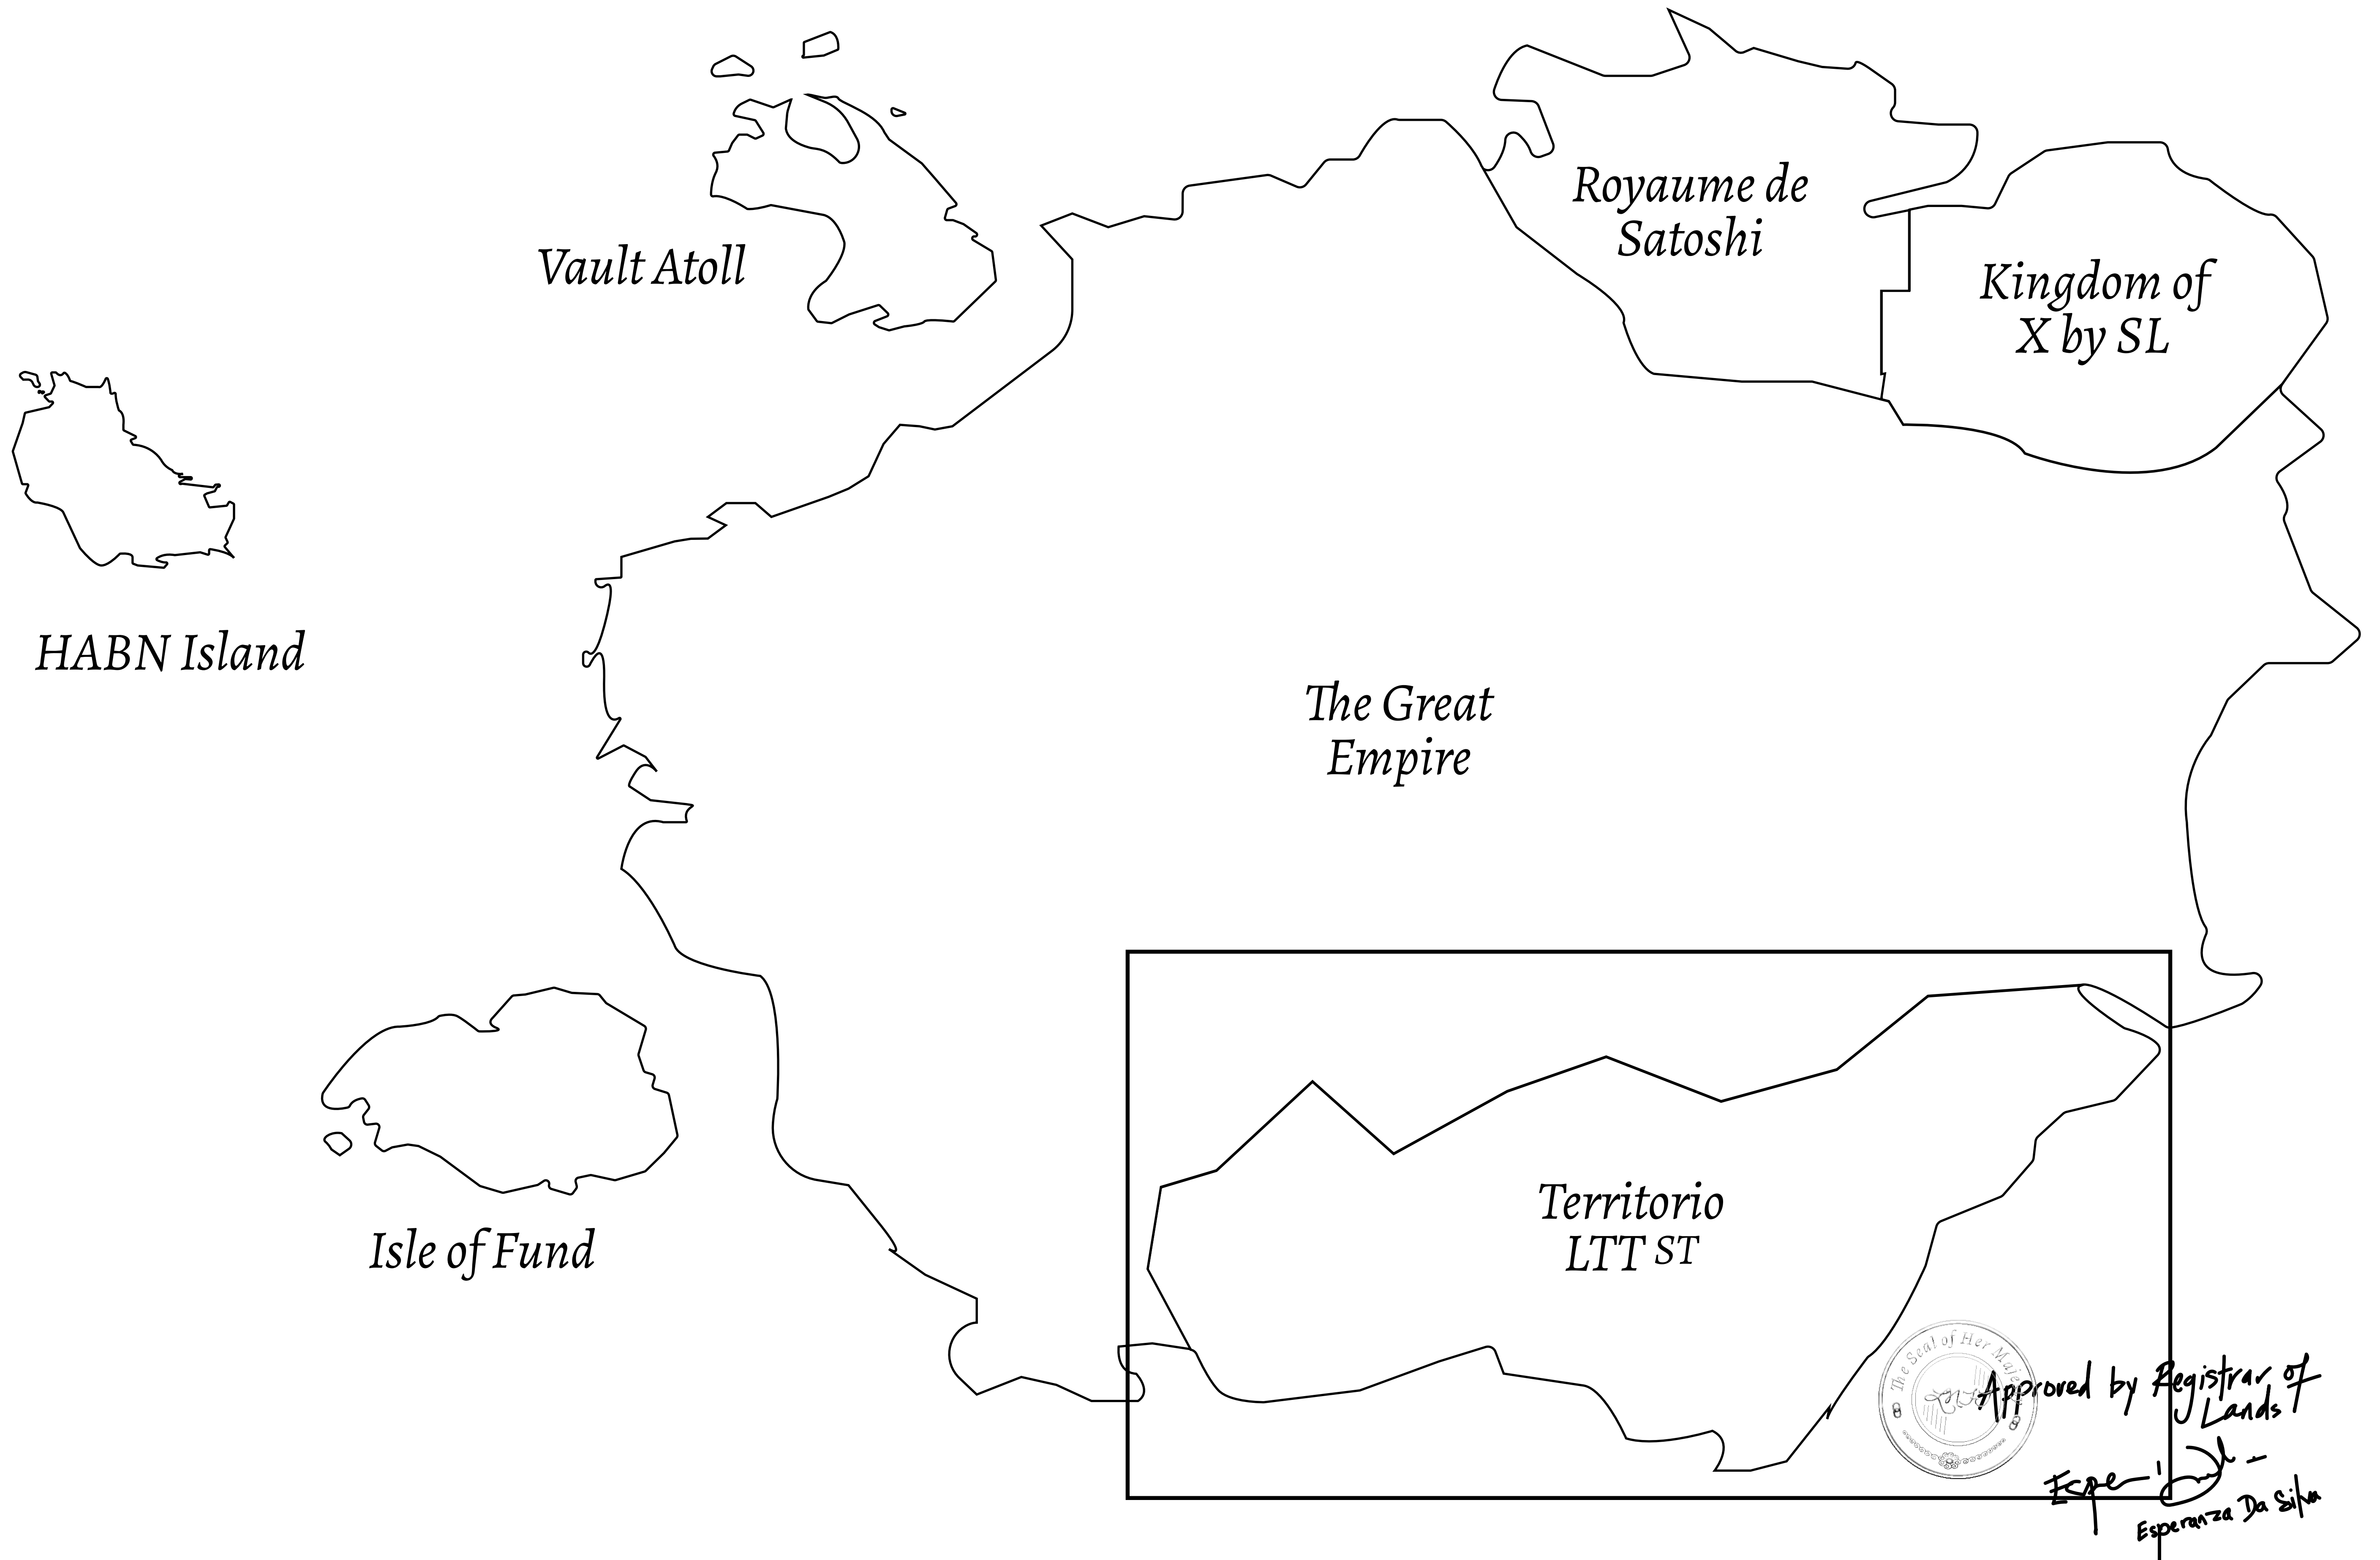

LOOT NFT WORLD

THE SPANISH ARMADA

The most flamboyant of all of the states, this Spanish-speaking territory houses a clash of cultures. From the LTT trades in the El Mercado district to the solicitations for invites to the Great Empire, and even the traveling Caravans, it is a transient place; people are always on the move on the way to the Great Empire or a trek through the Dividing Range to the Royaume De Satoshi. Commerce uses derivations of LTT such as LTTE, LTTB, and LTTTC.

GEOGRAPHY

| | |
|---------------|--------------------------|
| COASTLINE | 193.03 KM (119.94 MILES) |
| BORDERS | OCEAN, THE GREAT EMPIRE |
| HIGHEST POINT | MT ELEUTHERIA +1392 M |
| LOWEST POINT | PUERTO DE LTT 0 M |
| PLOTS | 1045 |
| SCALE | 1:50000 |

| | | | |
|--------------------------------|---|---|----------------------|
| H.M. LNFT Land Registry | | TITLE NUMBER | |
| | | T0418-221121 | |
| ADMINISTRATIVE AREA | TERRITORIO LTT ST | ISSUED 22 November 2021 <i>bl.</i> | SCALE 1/50000 |
| OWNER ENTITLEMENT | Type W-T: Share of 0.1% of all BUN sales (rewarded in Credits) plus 1% of all LTT redeemed based on number of NFT Stories minted; Mint 4 NFT Stories | | |