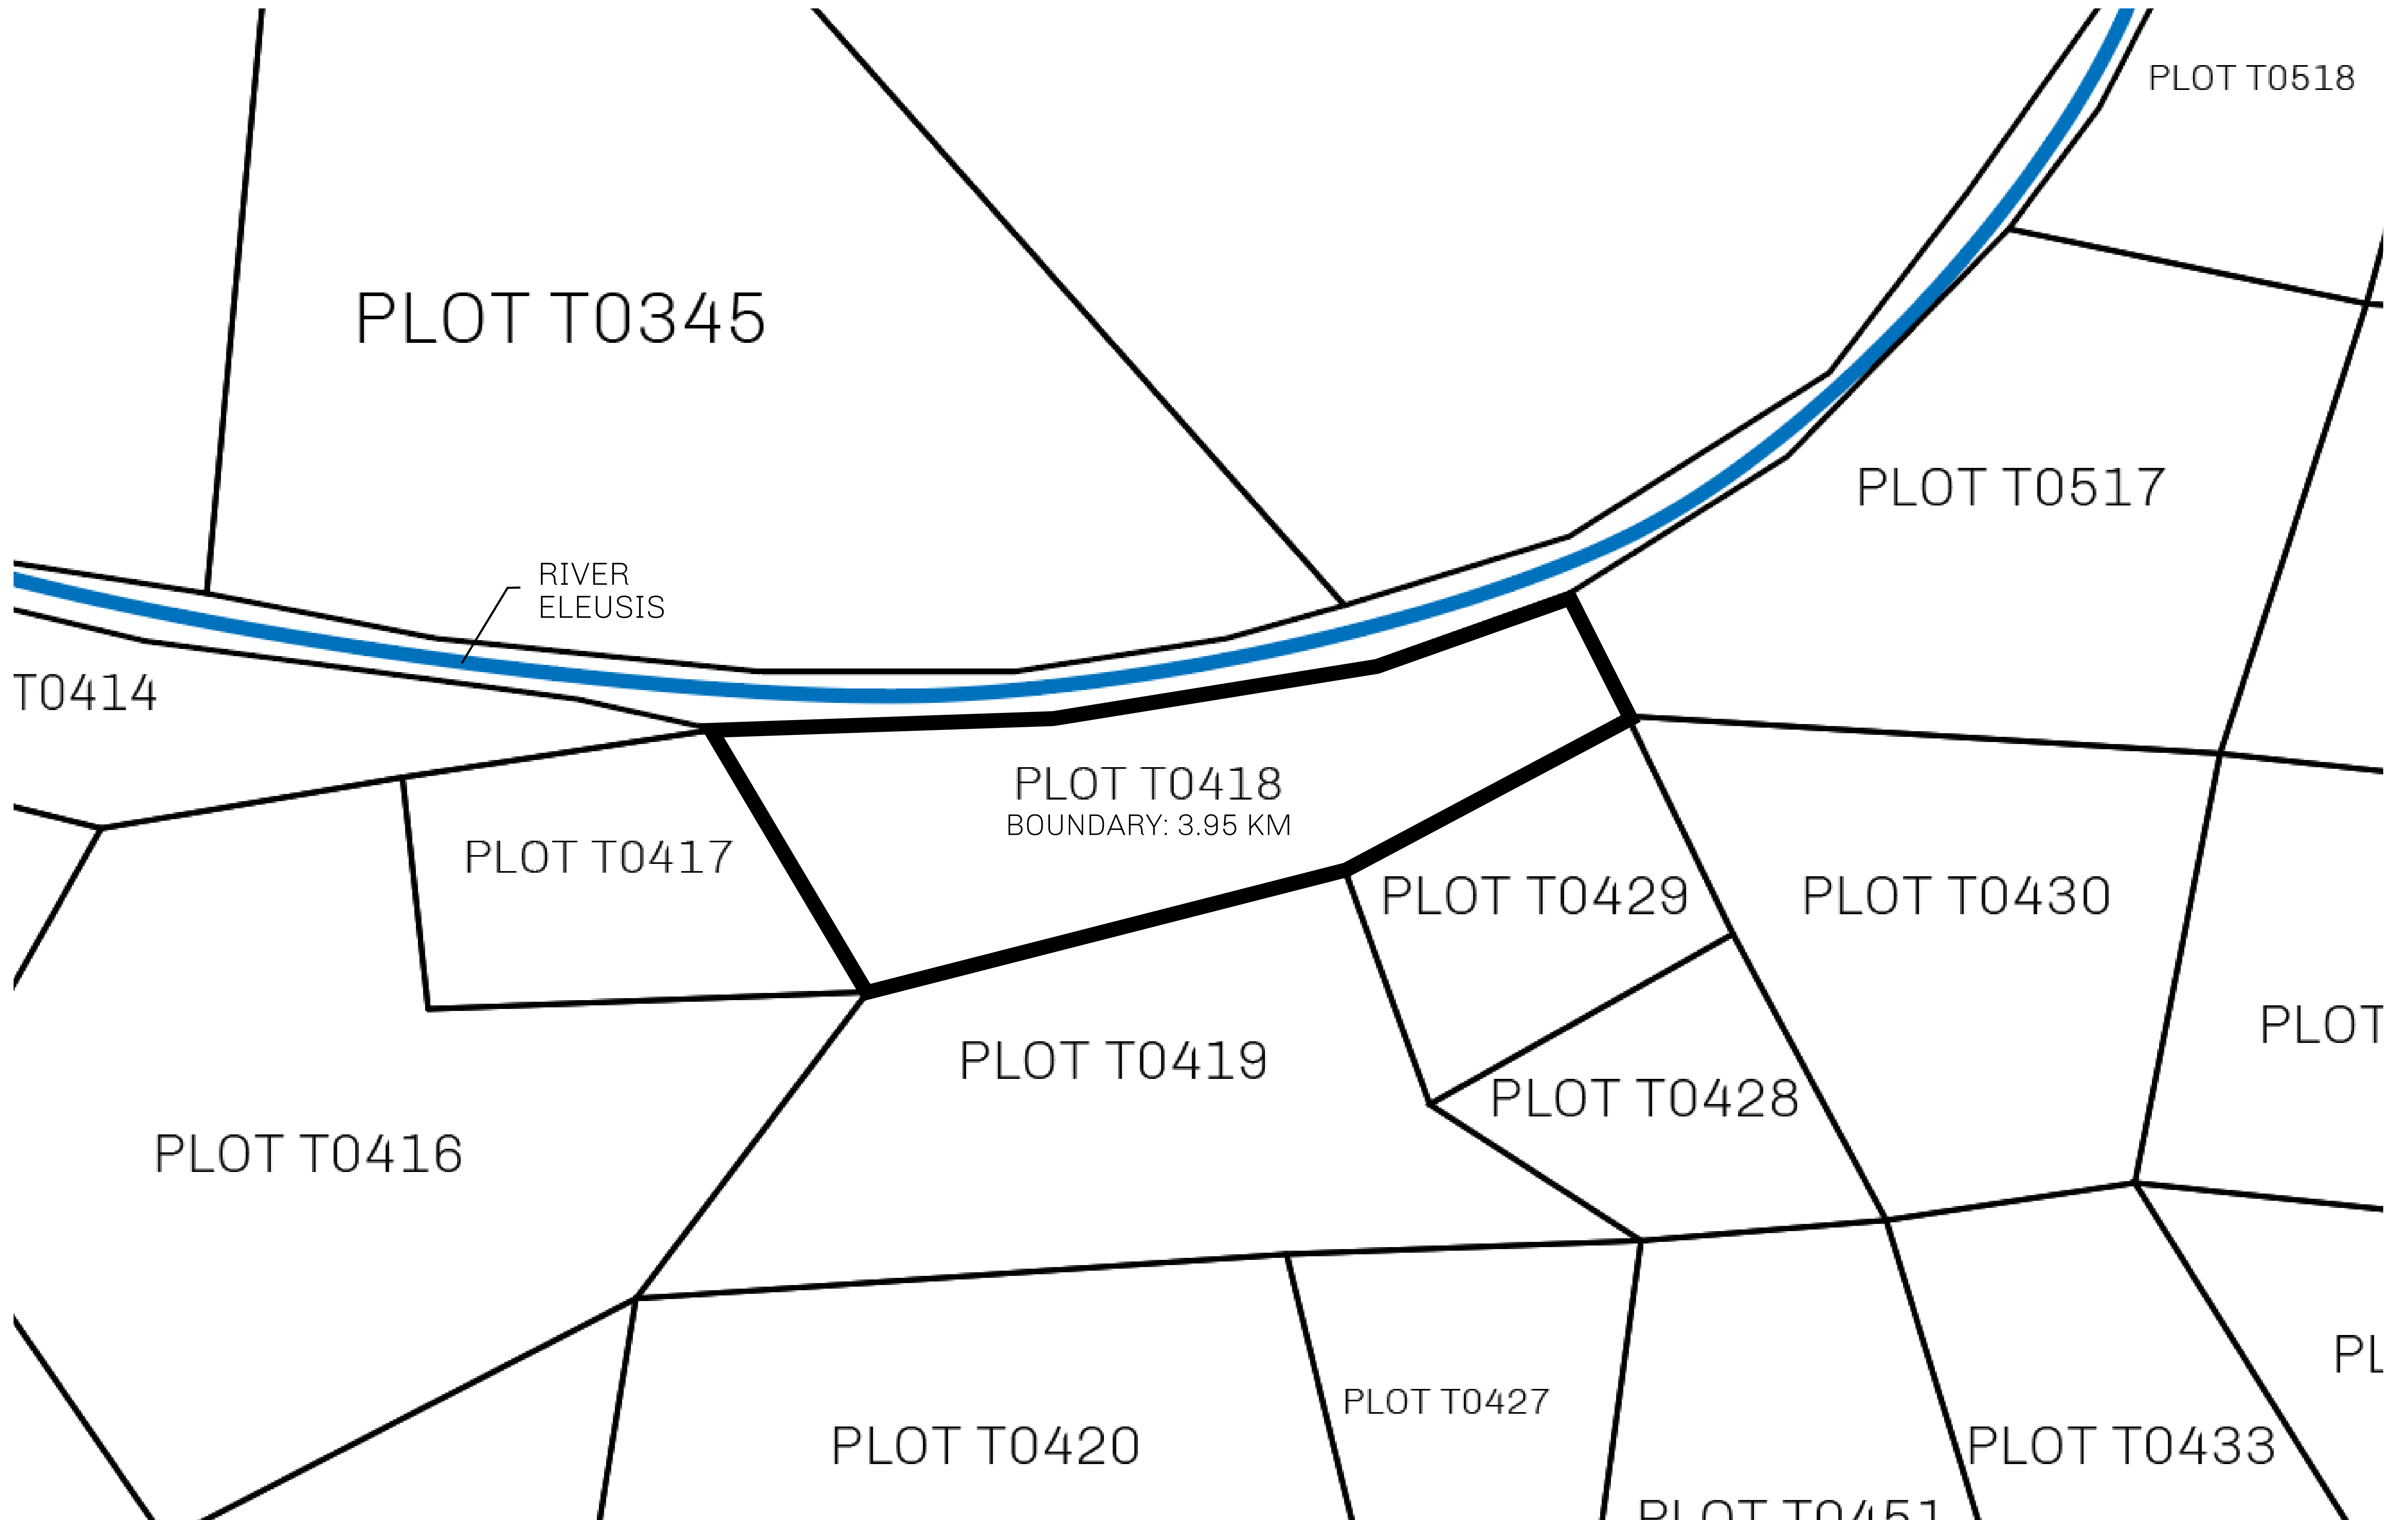

LOOT NFT WORLD

THE SPANISH ARMADA

The most flamboyant of all of the states, this Spanish-speaking territory houses a clash of cultures. From the LTT trades in the El Mercado district to the solicitations for invites to the Great Empire, and even the traveling Caravans, it is a transient place; people are always on the move on the way to the Great Empire or a trek through the Dividing Range to the Royaume De Satoshi. Commerce uses derivations of LTT such as LTTE, LTTB, and LTTTC.

GEOGRAPHY

| | |
|---------------|--------------------------|
| COASTLINE | 193.03 KM (119.94 MILES) |
| BORDERS | OCEAN, THE GREAT EMPIRE |
| HIGHEST POINT | MT ELEUTHERIA +1392 M |
| LOWEST POINT | PUERTO DE LTT 0 M |
| PLOTS | 1045 |
| SCALE | 1:50000 |

| | | | |
|--------------------------------|---|---|----------------------|
| H.M. LNFT Land Registry | | TITLE NUMBER | |
| | | T0418-221121 | |
| ADMINISTRATIVE AREA | TERRITORIO LTT ST | ISSUED 22 November 2021 <i>bl.</i> | SCALE 1/50000 |
| OWNER ENTITLEMENT | Type W-T: Share of 0.1% of all BUN sales (rewarded in Credits) plus 1% of all LTT redeemed based on number of NFT Stories minted; Mint 4 NFT Stories | | |

OFFICIAL PERSPECTIVE SHEET FOR FILING
Indicate vantage point for each drawing. Copy and
mark each sheet required prior to filing.

Guide - Vantage point should be
indicated as shown in the diagram: