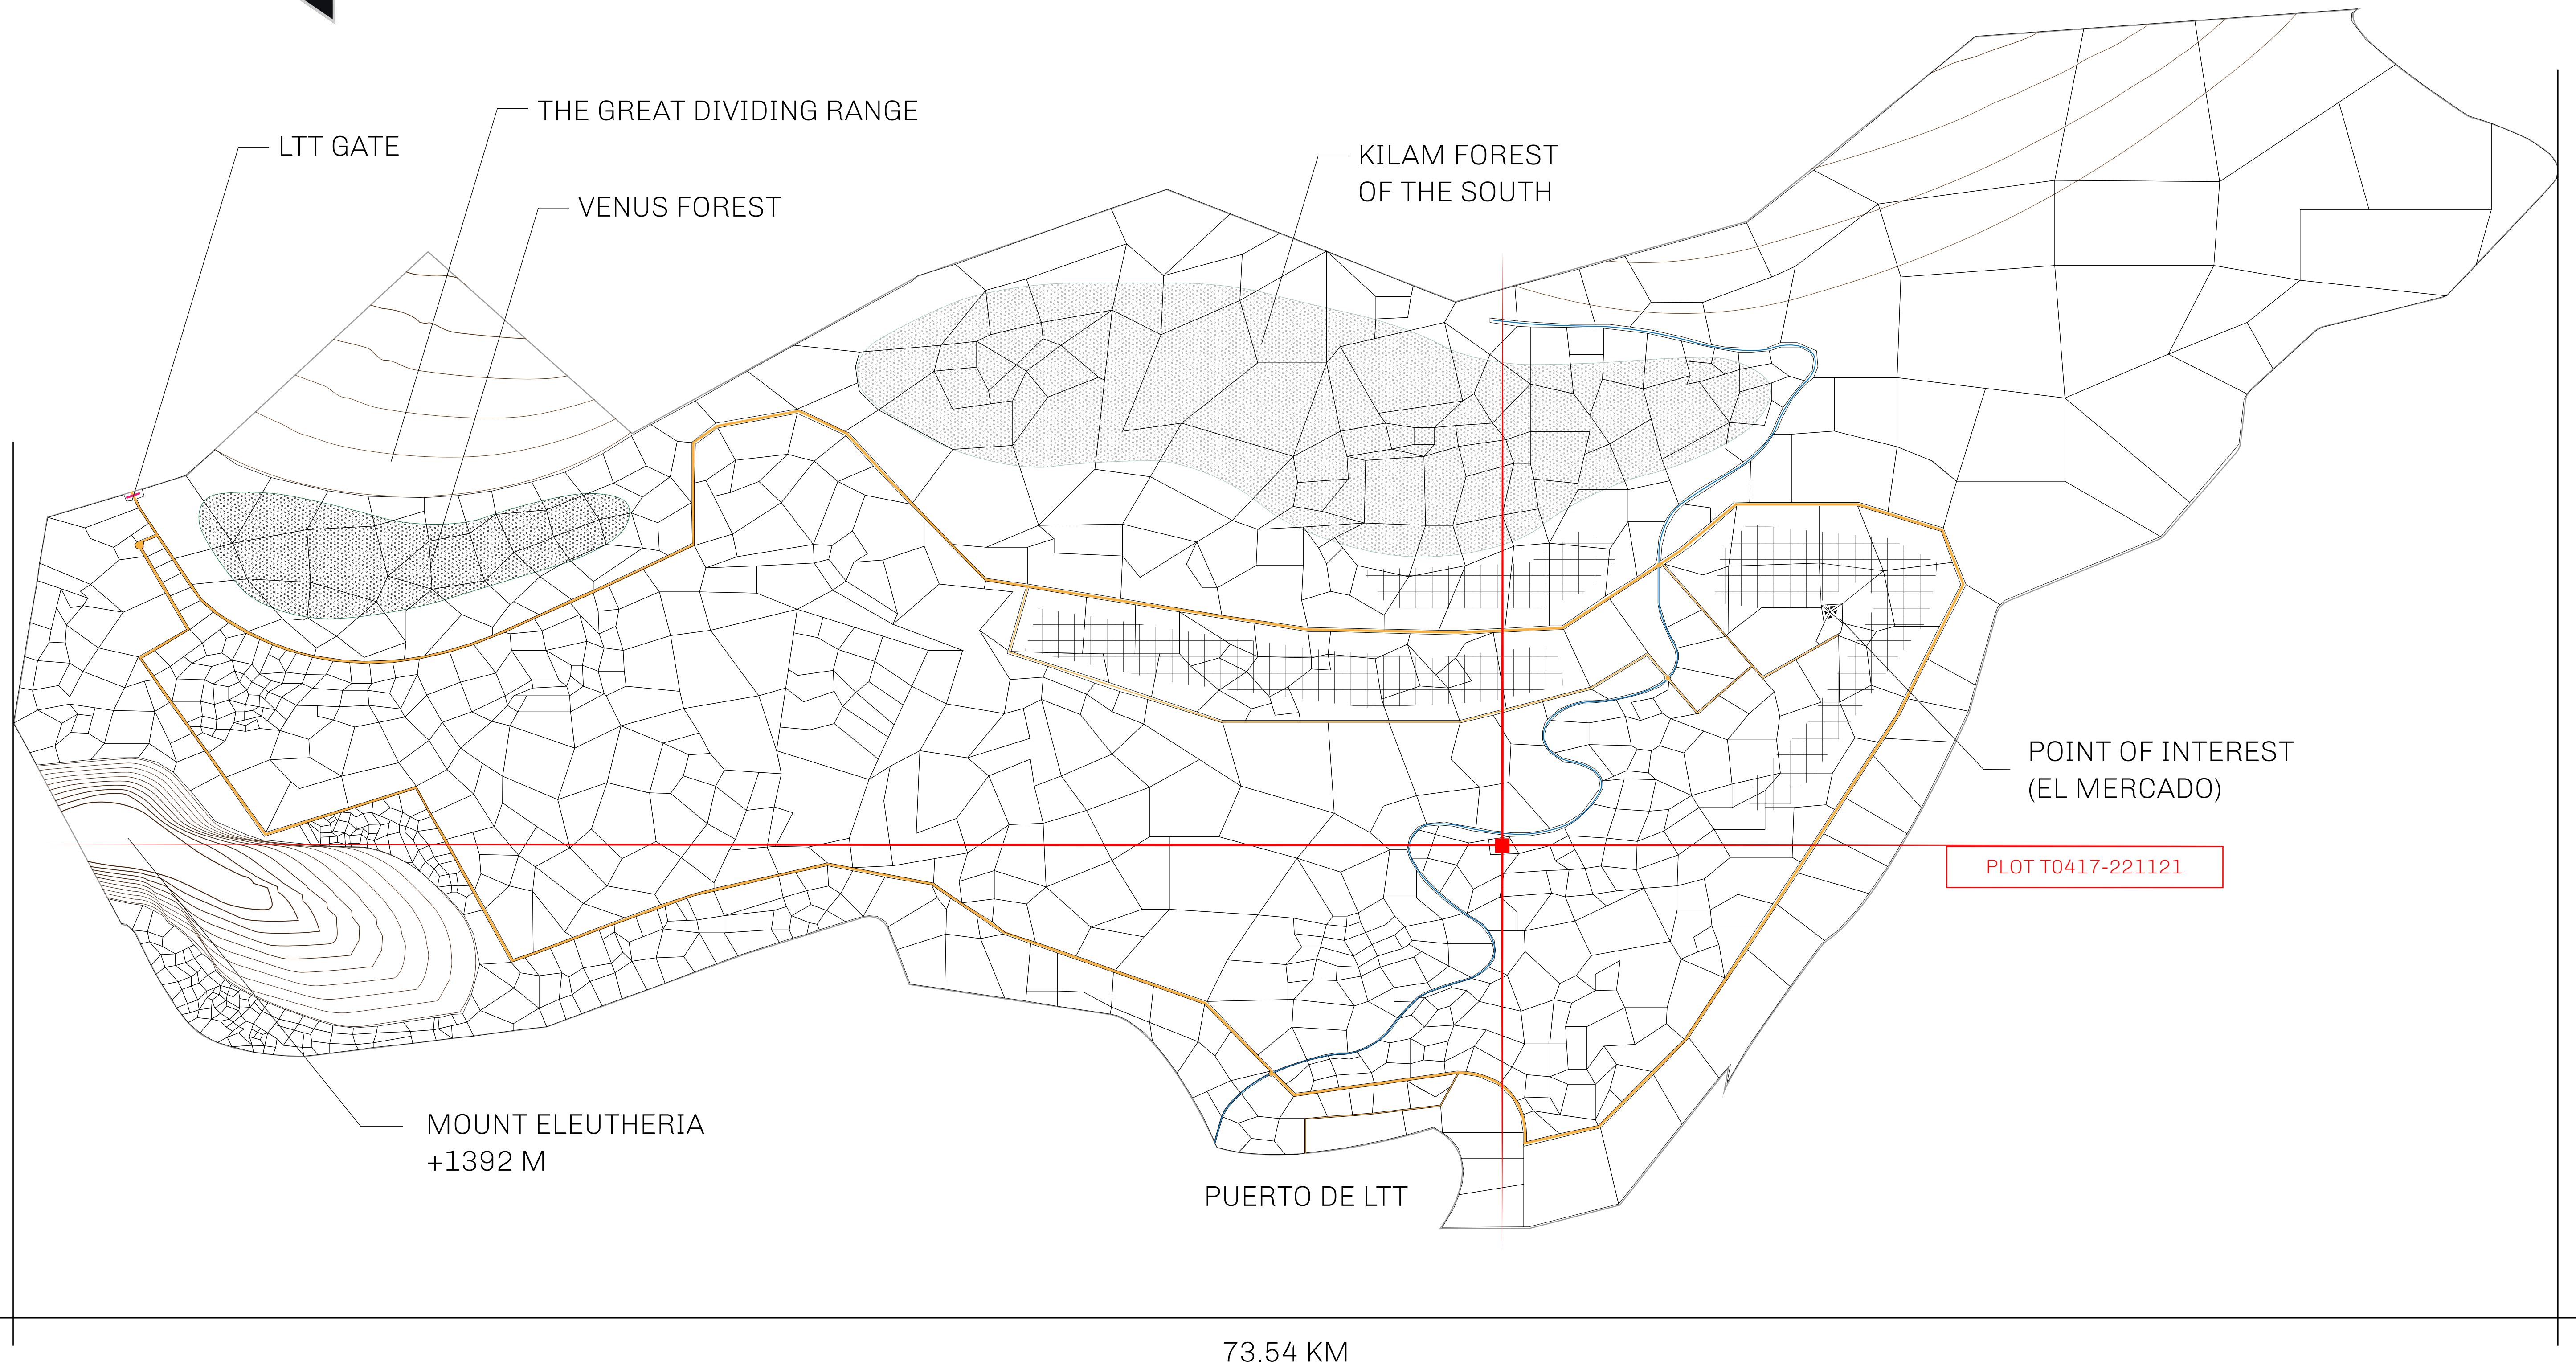

LOOT NFT WORLD

THE SPANISH ARMADA

The most flamboyant of all of the states, this Spanish-speaking territory houses a clash of cultures. From the LTT trades in the El Mercado district to the solicitations for invites to the Great Empire, and even the traveling Caravans, it is a transient place; people are always on the move on the way to the Great Empire or a trek through the Dividing Range to the Royaume De Satoshi. Commerce uses derivations of LTT such as LTTE, LTTB, and LTTC.

GEOGRAPHY

COASTLINE	193.03 KM (119.94 MILES)
BORDERS	OCEAN, THE GREAT EMPIRE
HIGHEST POINT	MT ELEUTHERIA +1392 M
LOWEST POINT	PUERTO DE LTT 0 M
PLOTS	1045
SCALE	1:50000

H.M. LNFT Land Registry		TITLE NUMBER	
		T0417-221121	
ADMINISTRATIVE AREA	TERRITORIO LTT ST	ISSUED 22 November 2021 <i>BJ.</i>	SCALE 1/50000
OWNER ENTITLEMENT	Type W-T: Share of 0.1% of all BUN sales (rewarded in Credits) plus 1% of all LTT redeemed based on number of NFT Stories minted; Mint 4 NFT Stories		

OFFICIAL PERSPECTIVE SHEET FOR FILING
Indicate vantage point for each drawing. Copy and
mark each sheet required prior to filing.

Guide - Vantage point should be
indicated as shown in the diagram: