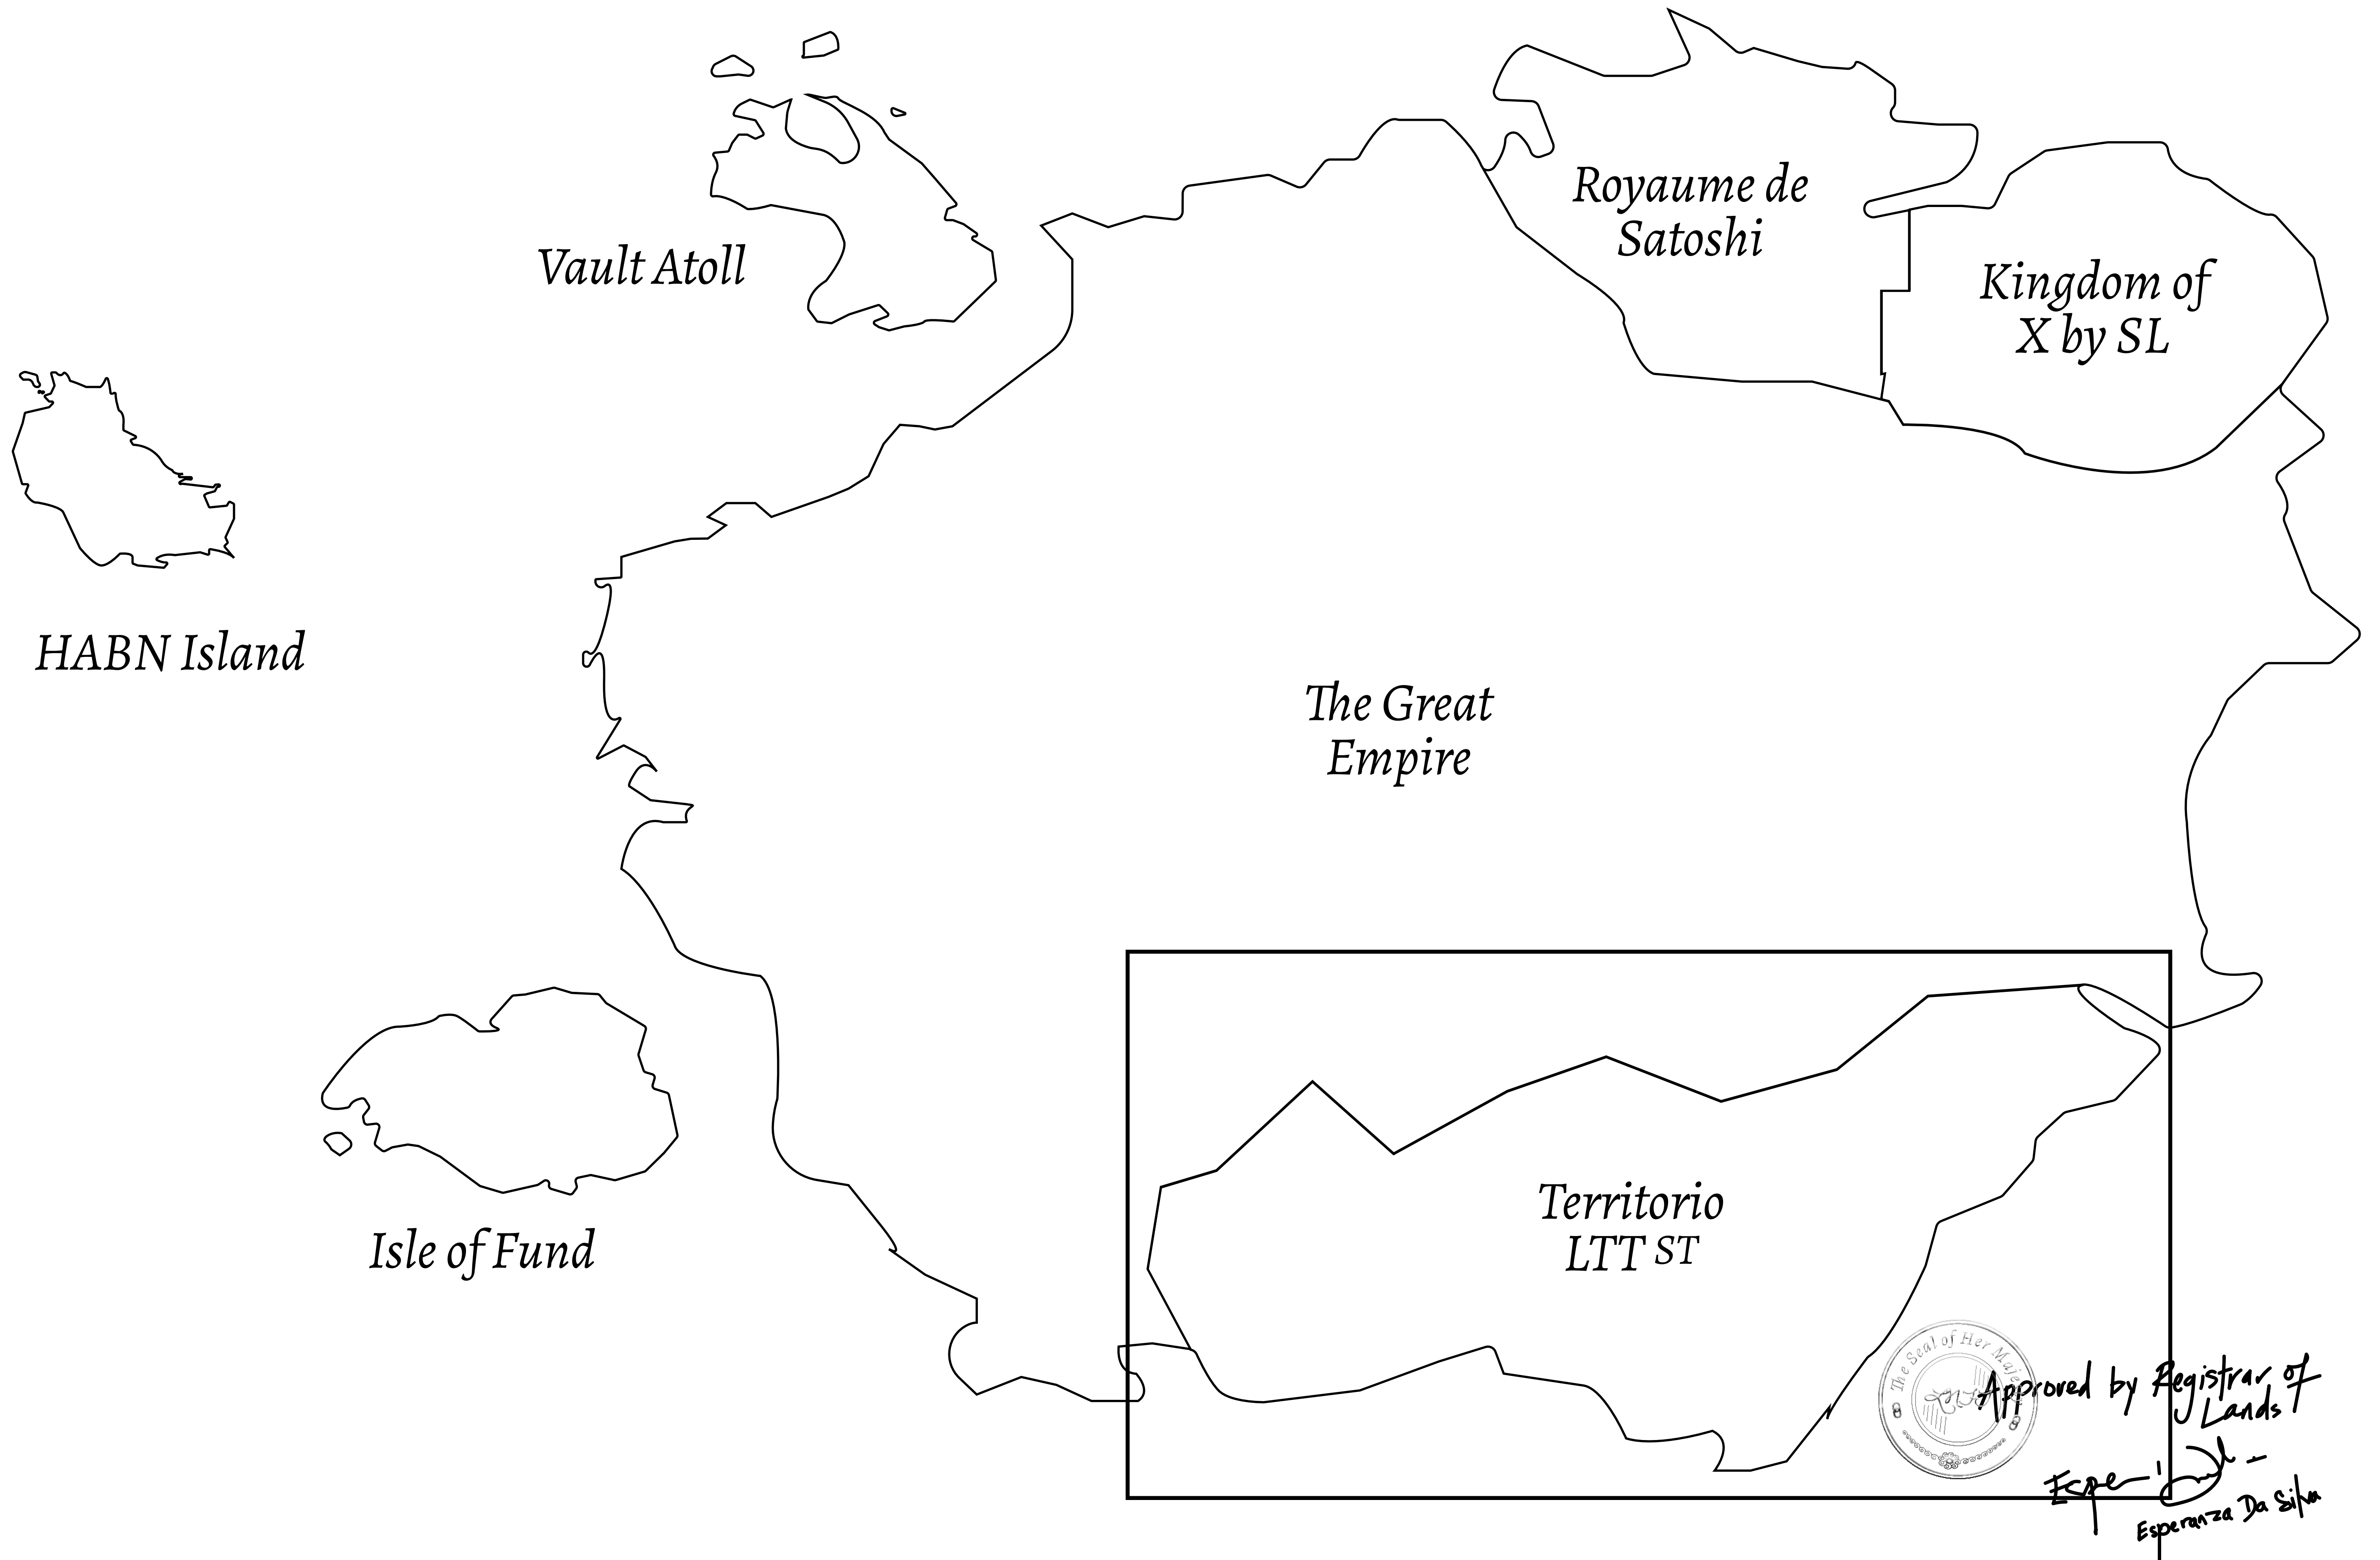

LOOT NFT WORLD

THE SPANISH ARMADA

The most flamboyant of all of the states, this Spanish-speaking territory houses a clash of cultures. From the LTT trades in the El Mercado district to the solicitations for invites to the Great Empire, and even the traveling Caravans, it is a transient place; people are always on the move on the way to the Great Empire or a trek through the Dividing Range to the Royaume De Satoshi. Commerce uses derivations of LTT such as LTTE, LTTB, and LTTC.

GEOGRAPHY

COASTLINE	193.03 KM (119.94 MILES)
BORDERS	OCEAN, THE GREAT EMPIRE
HIGHEST POINT	MT ELEUTHERIA +1392 M
LOWEST POINT	PUERTO DE LTT 0 M
PLOTS	1045
SCALE	1:50000

H.M. LNFT Land Registry		TITLE NUMBER	
		T0417-221121	
ADMINISTRATIVE AREA	TERRITORIO LTT ST	ISSUED 22 November 2021 <i>BJ.</i>	SCALE 1/50000
OWNER ENTITLEMENT	Type W-T: Share of 0.1% of all BUN sales (rewarded in Credits) plus 1% of all LTT redeemed based on number of NFT Stories minted; Mint 4 NFT Stories		