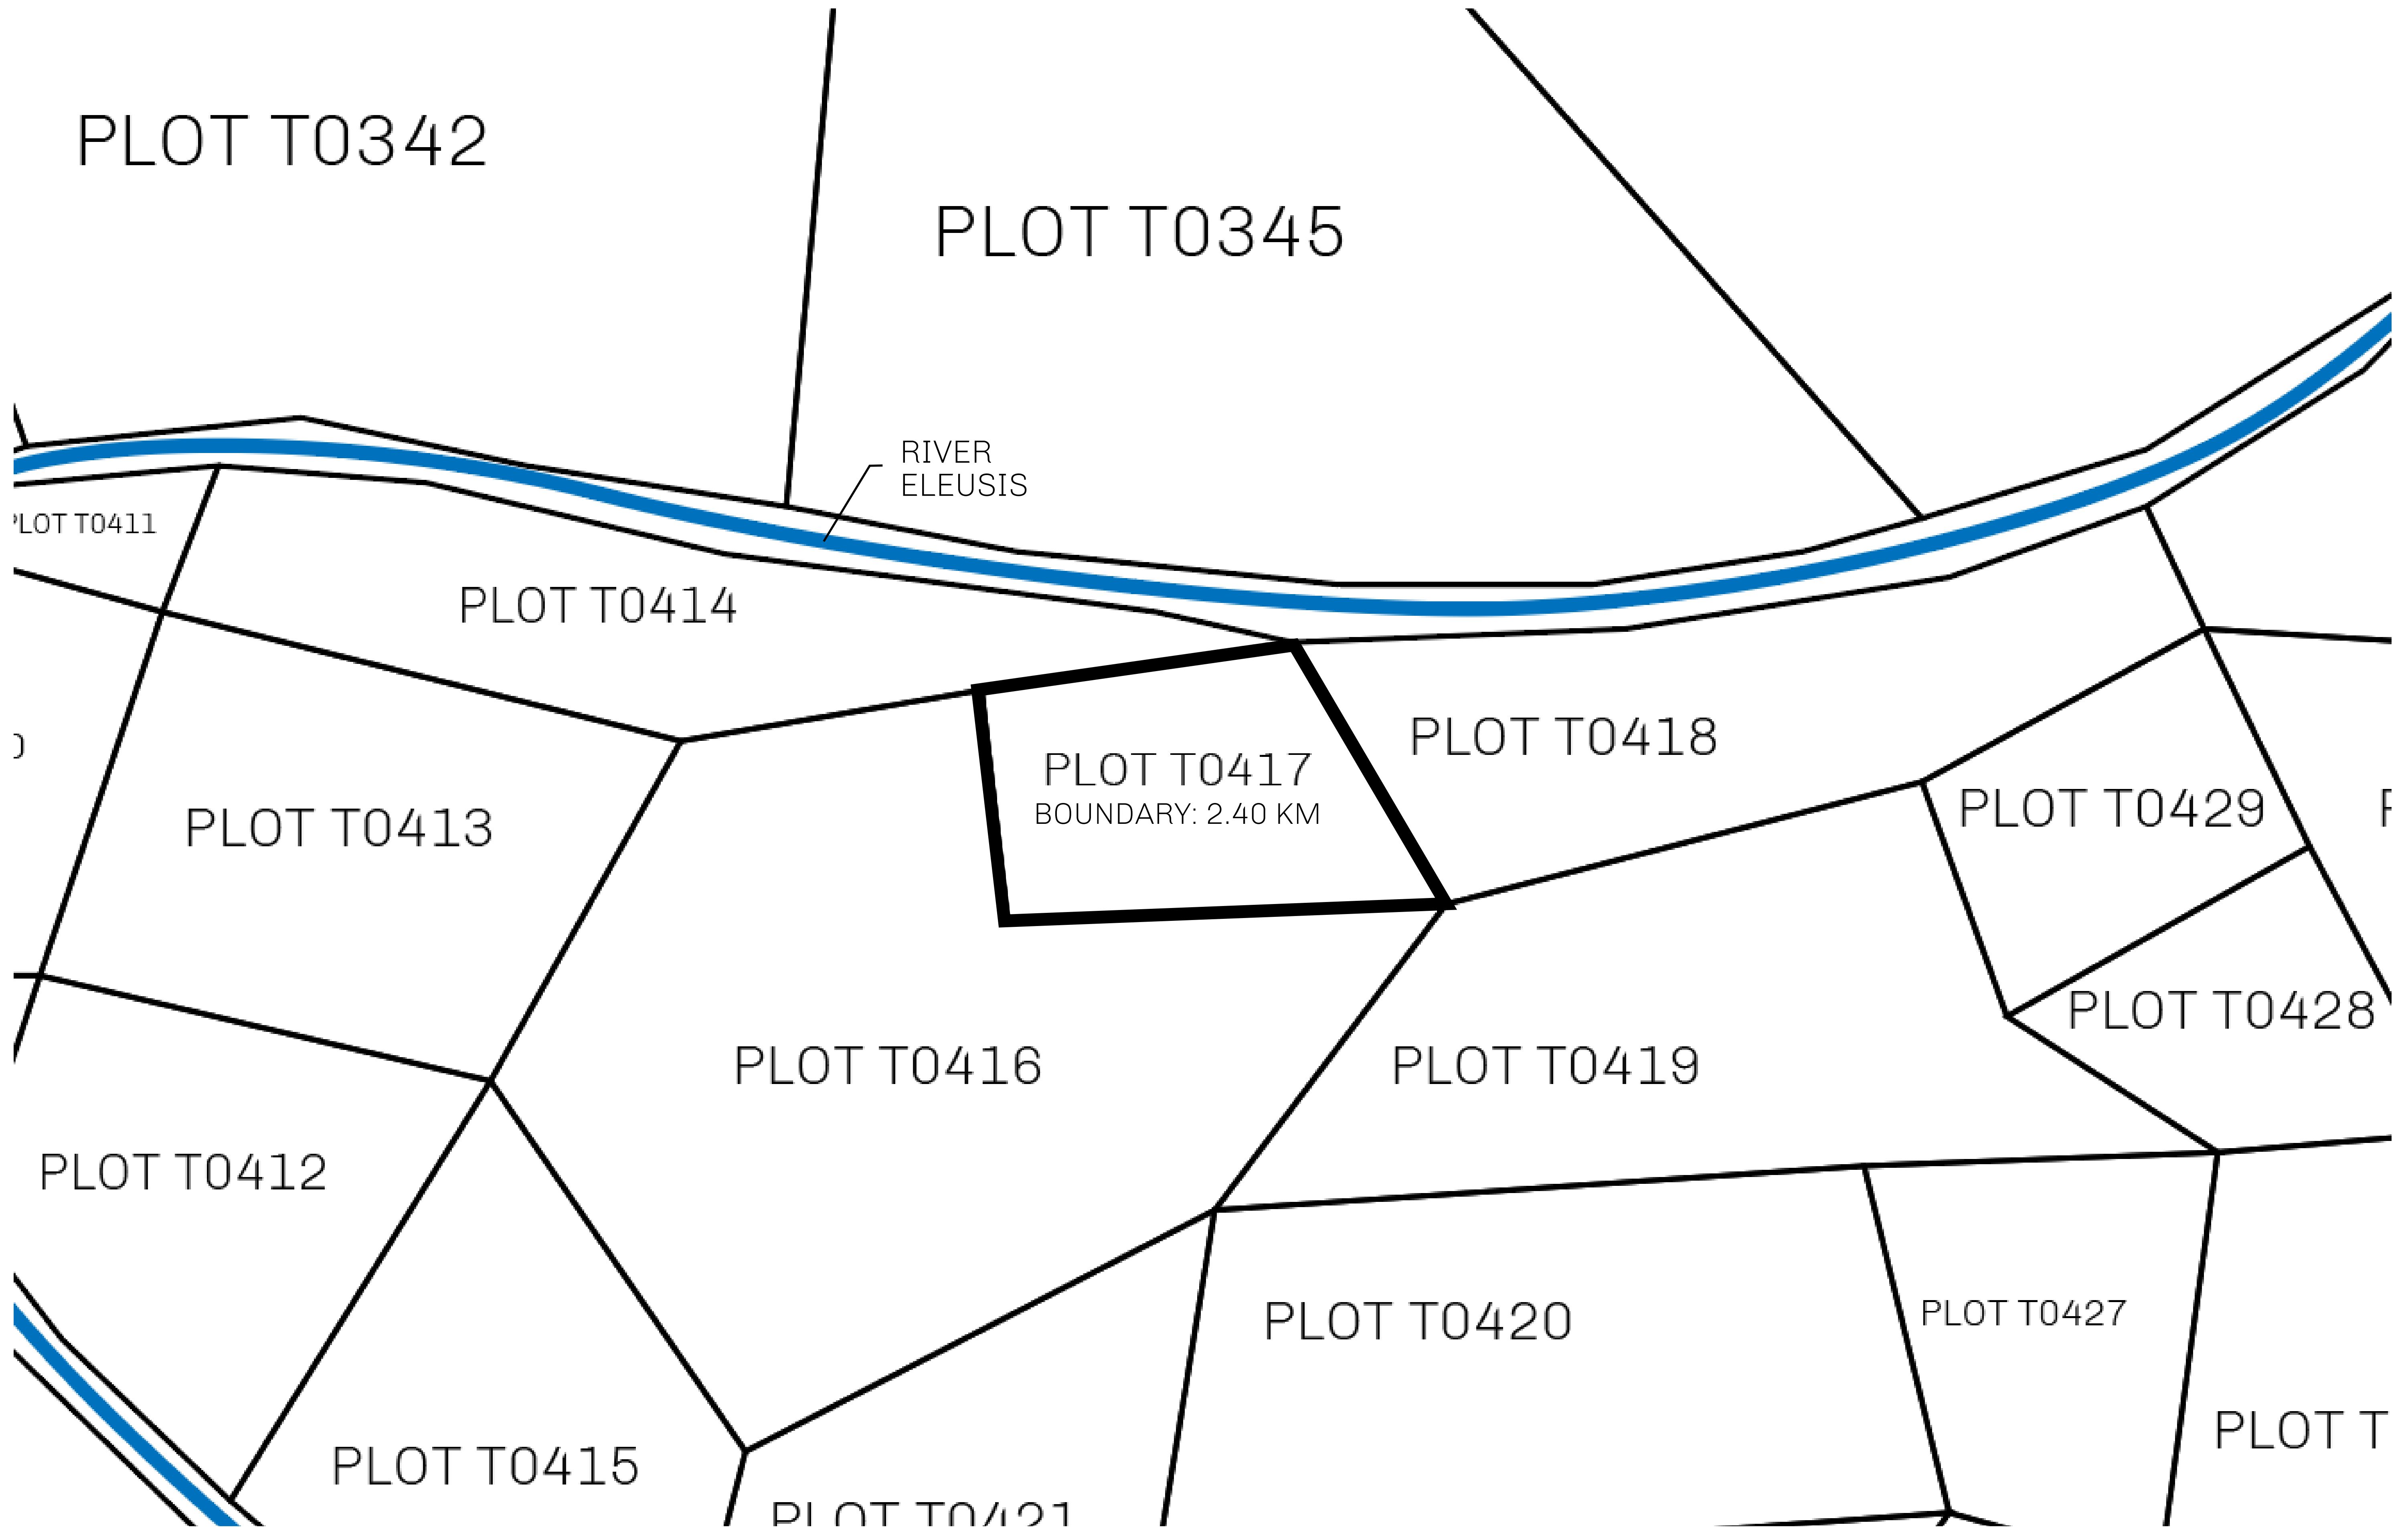

LOOT NFT WORLD

THE SPANISH ARMADA

The most flamboyant of all of the states, this Spanish-speaking territory houses a clash of cultures. From the LTT trades in the El Mercado district to the solicitations for invites to the Great Empire, and even the traveling Caravans, it is a transient place; people are always on the move on the way to the Great Empire or a trek through the Dividing Range to the Royaume De Satoshi. Commerce uses derivations of LTT such as LTTE, LTTB, and LTTC.

GEOGRAPHY

COASTLINE	193.03 KM (119.94 MILES)
BORDERS	OCEAN, THE GREAT EMPIRE
HIGHEST POINT	MT ELEUTHERIA +1392 M
LOWEST POINT	PUERTO DE LTT 0 M
PLOTS	1045
SCALE	1:50000

H.M. LNFT Land Registry		TITLE NUMBER	
		T0417-221121	
ADMINISTRATIVE AREA	TERRITORIO LTT ST	ISSUED 22 November 2021 <i>BJ.</i>	SCALE 1/50000
OWNER ENTITLEMENT	Type W-T: Share of 0.1% of all BUN sales (rewarded in Credits) plus 1% of all LTT redeemed based on number of NFT Stories minted; Mint 4 NFT Stories		

OFFICIAL PERSPECTIVE SHEET FOR FILING
Indicate vantage point for each drawing. Copy and
mark each sheet required prior to filing.

Guide - Vantage point should be
indicated as shown in the diagram: