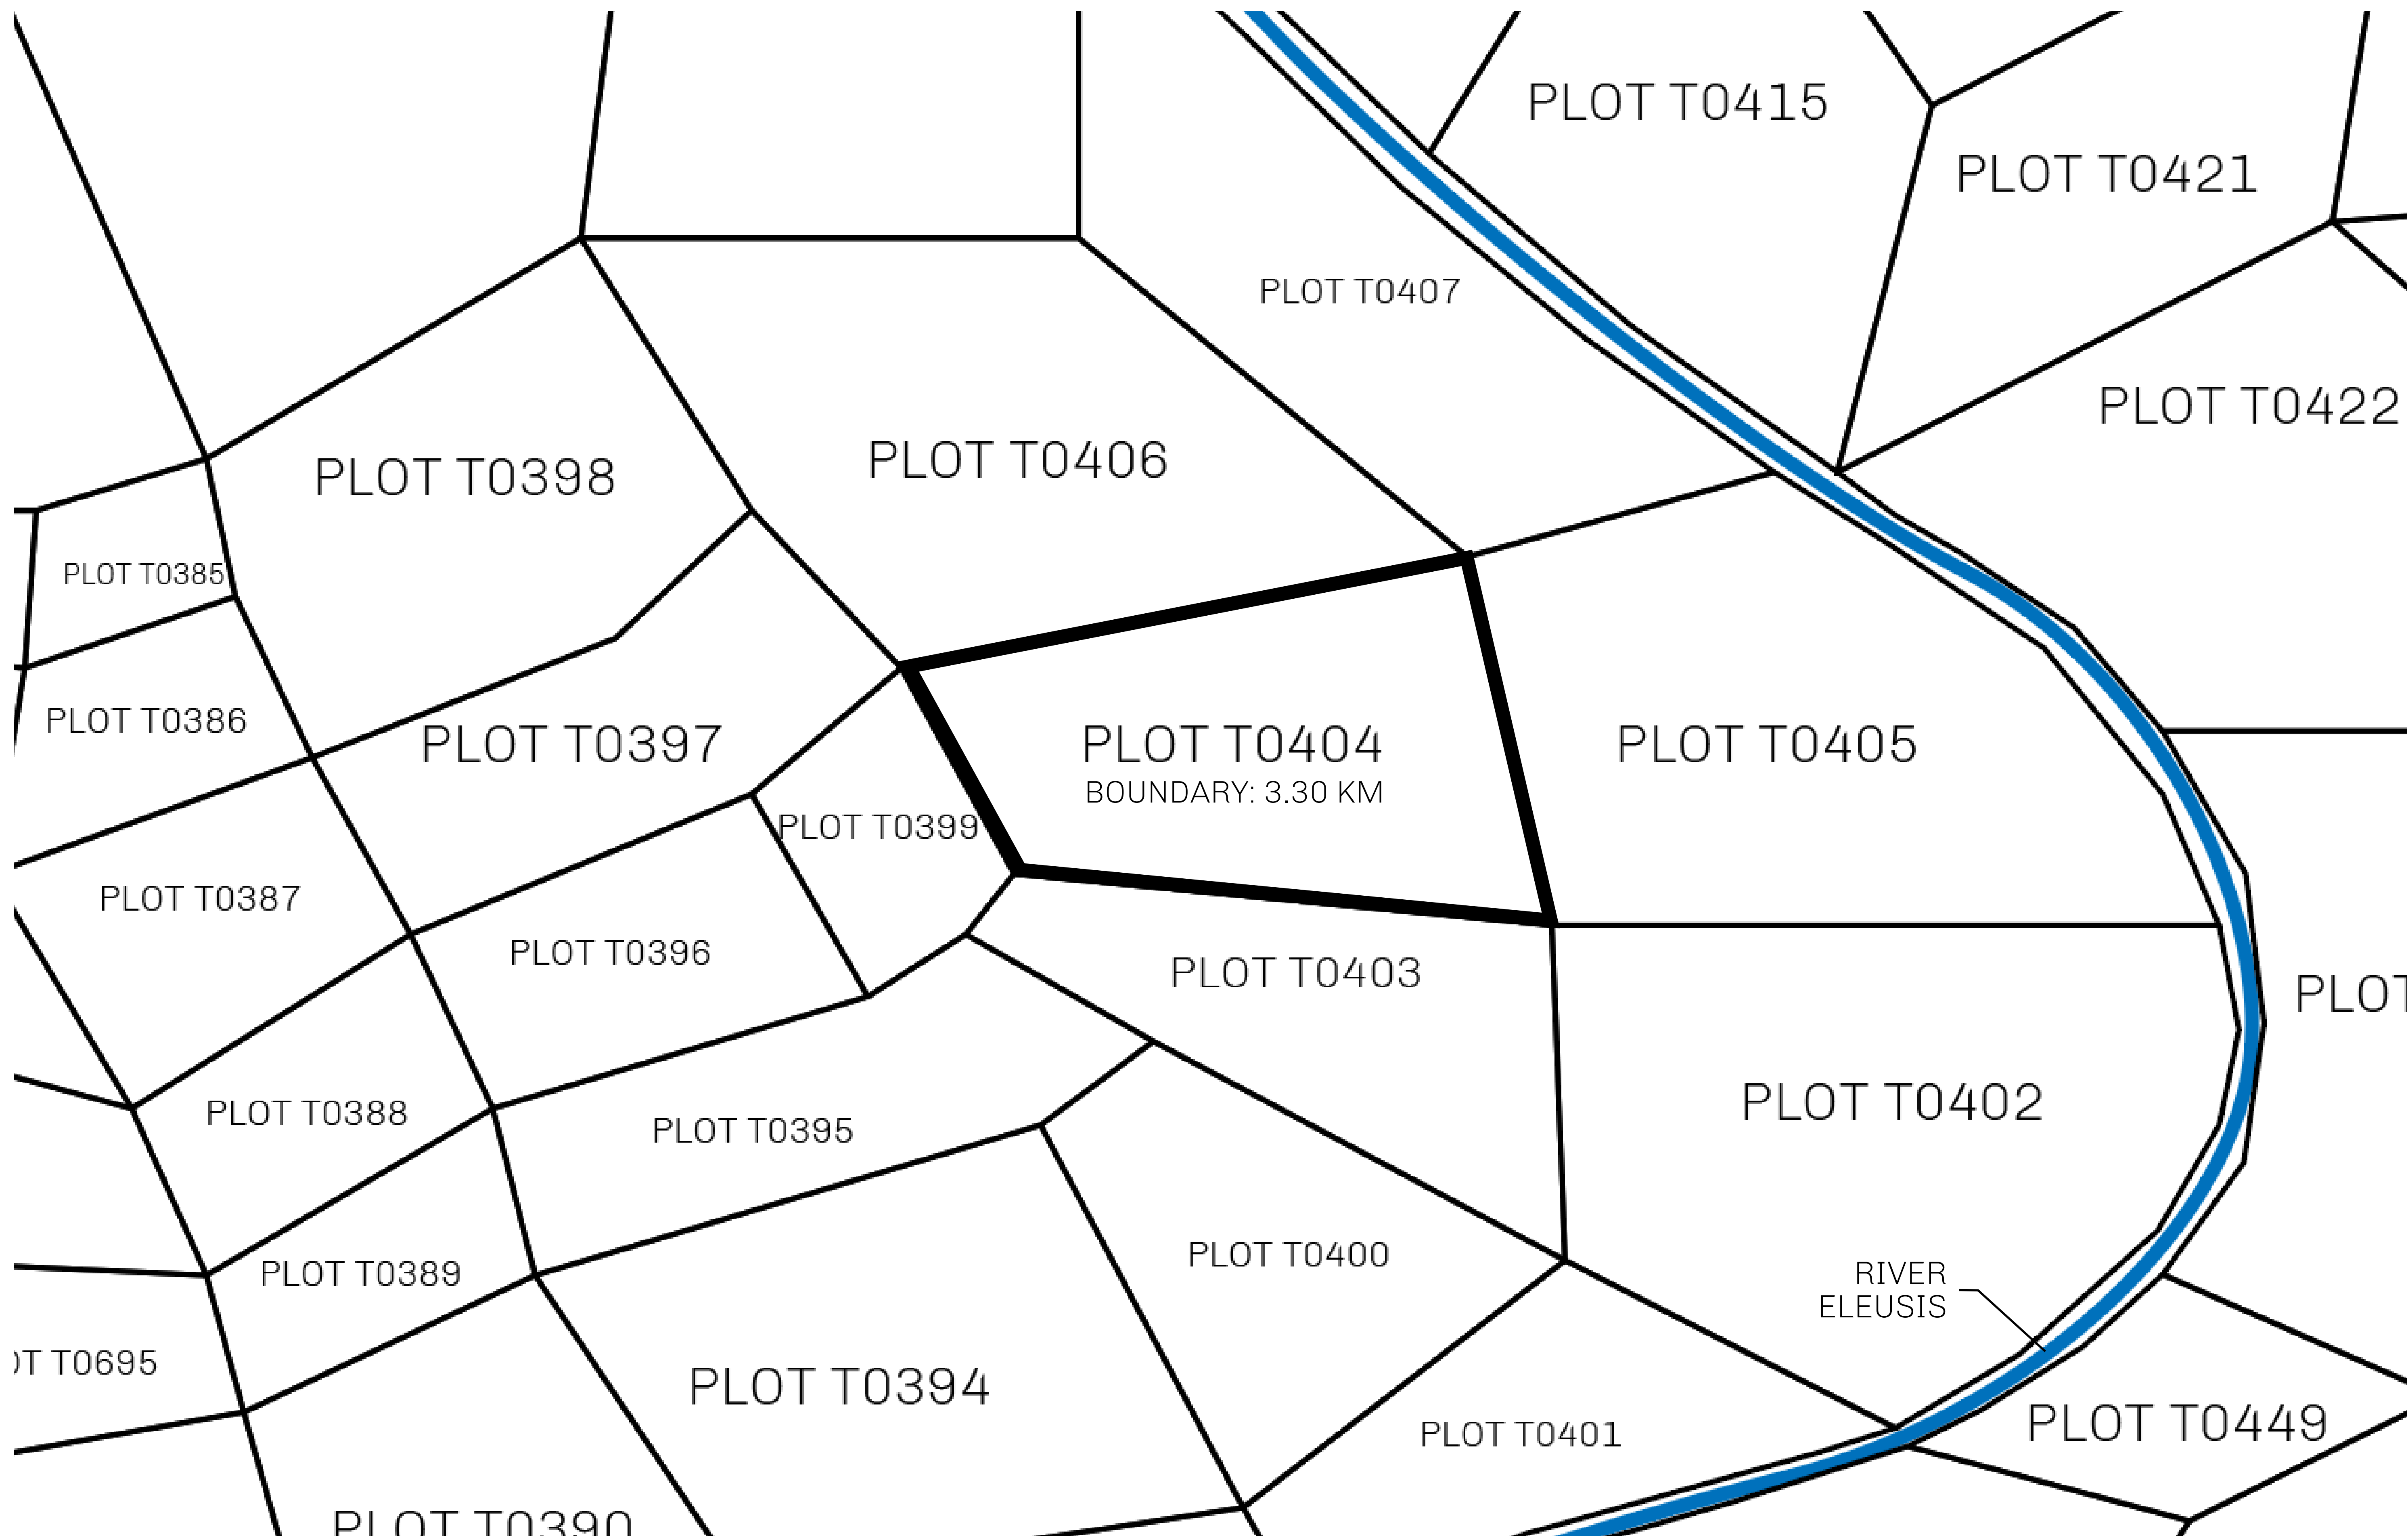

LOOT NFT WORLD

THE SPANISH ARMADA

The most flamboyant of all of the states, this Spanish-speaking territory houses a clash of cultures. From the LTT trades in the El Mercado district to the solicitations for invites to the Great Empire, and even the traveling Caravans, it is a transient place; people are always on the move on the way to the Great Empire or a trek through the Dividing Range to the Royaume De Satoshi. Commerce uses derivations of LTT such as LTTE, LTTB, and LTTTC.

GEOGRAPHY

COASTLINE	193.03 KM (119.94 MILES)
BORDERS	OCEAN, THE GREAT EMPIRE
HIGHEST POINT	MT ELEUTHERIA +1392 M
LOWEST POINT	PUERTO DE LTT 0 M
PLOTS	1045
SCALE	1:50000

H.M. LNFT Land Registry		TITLE NUMBER	
		T0404-221121	
ADMINISTRATIVE AREA	TERRITORIO LTT ST	ISSUED 22 November 2021 <i>bl.</i>	SCALE 1/50000
OWNER ENTITLEMENT	Type W-T: Share of 0.1% of all BUN sales (rewarded in Credits) plus 1% of all LTT redeemed based on number of NFT Stories minted; Mint 4 NFT Stories		

OFFICIAL PERSPECTIVE SHEET FOR FILING
Indicate vantage point for each drawing. Copy and mark each sheet required prior to filing.

Guide - Vantage point should be indicated as shown in the diagram: