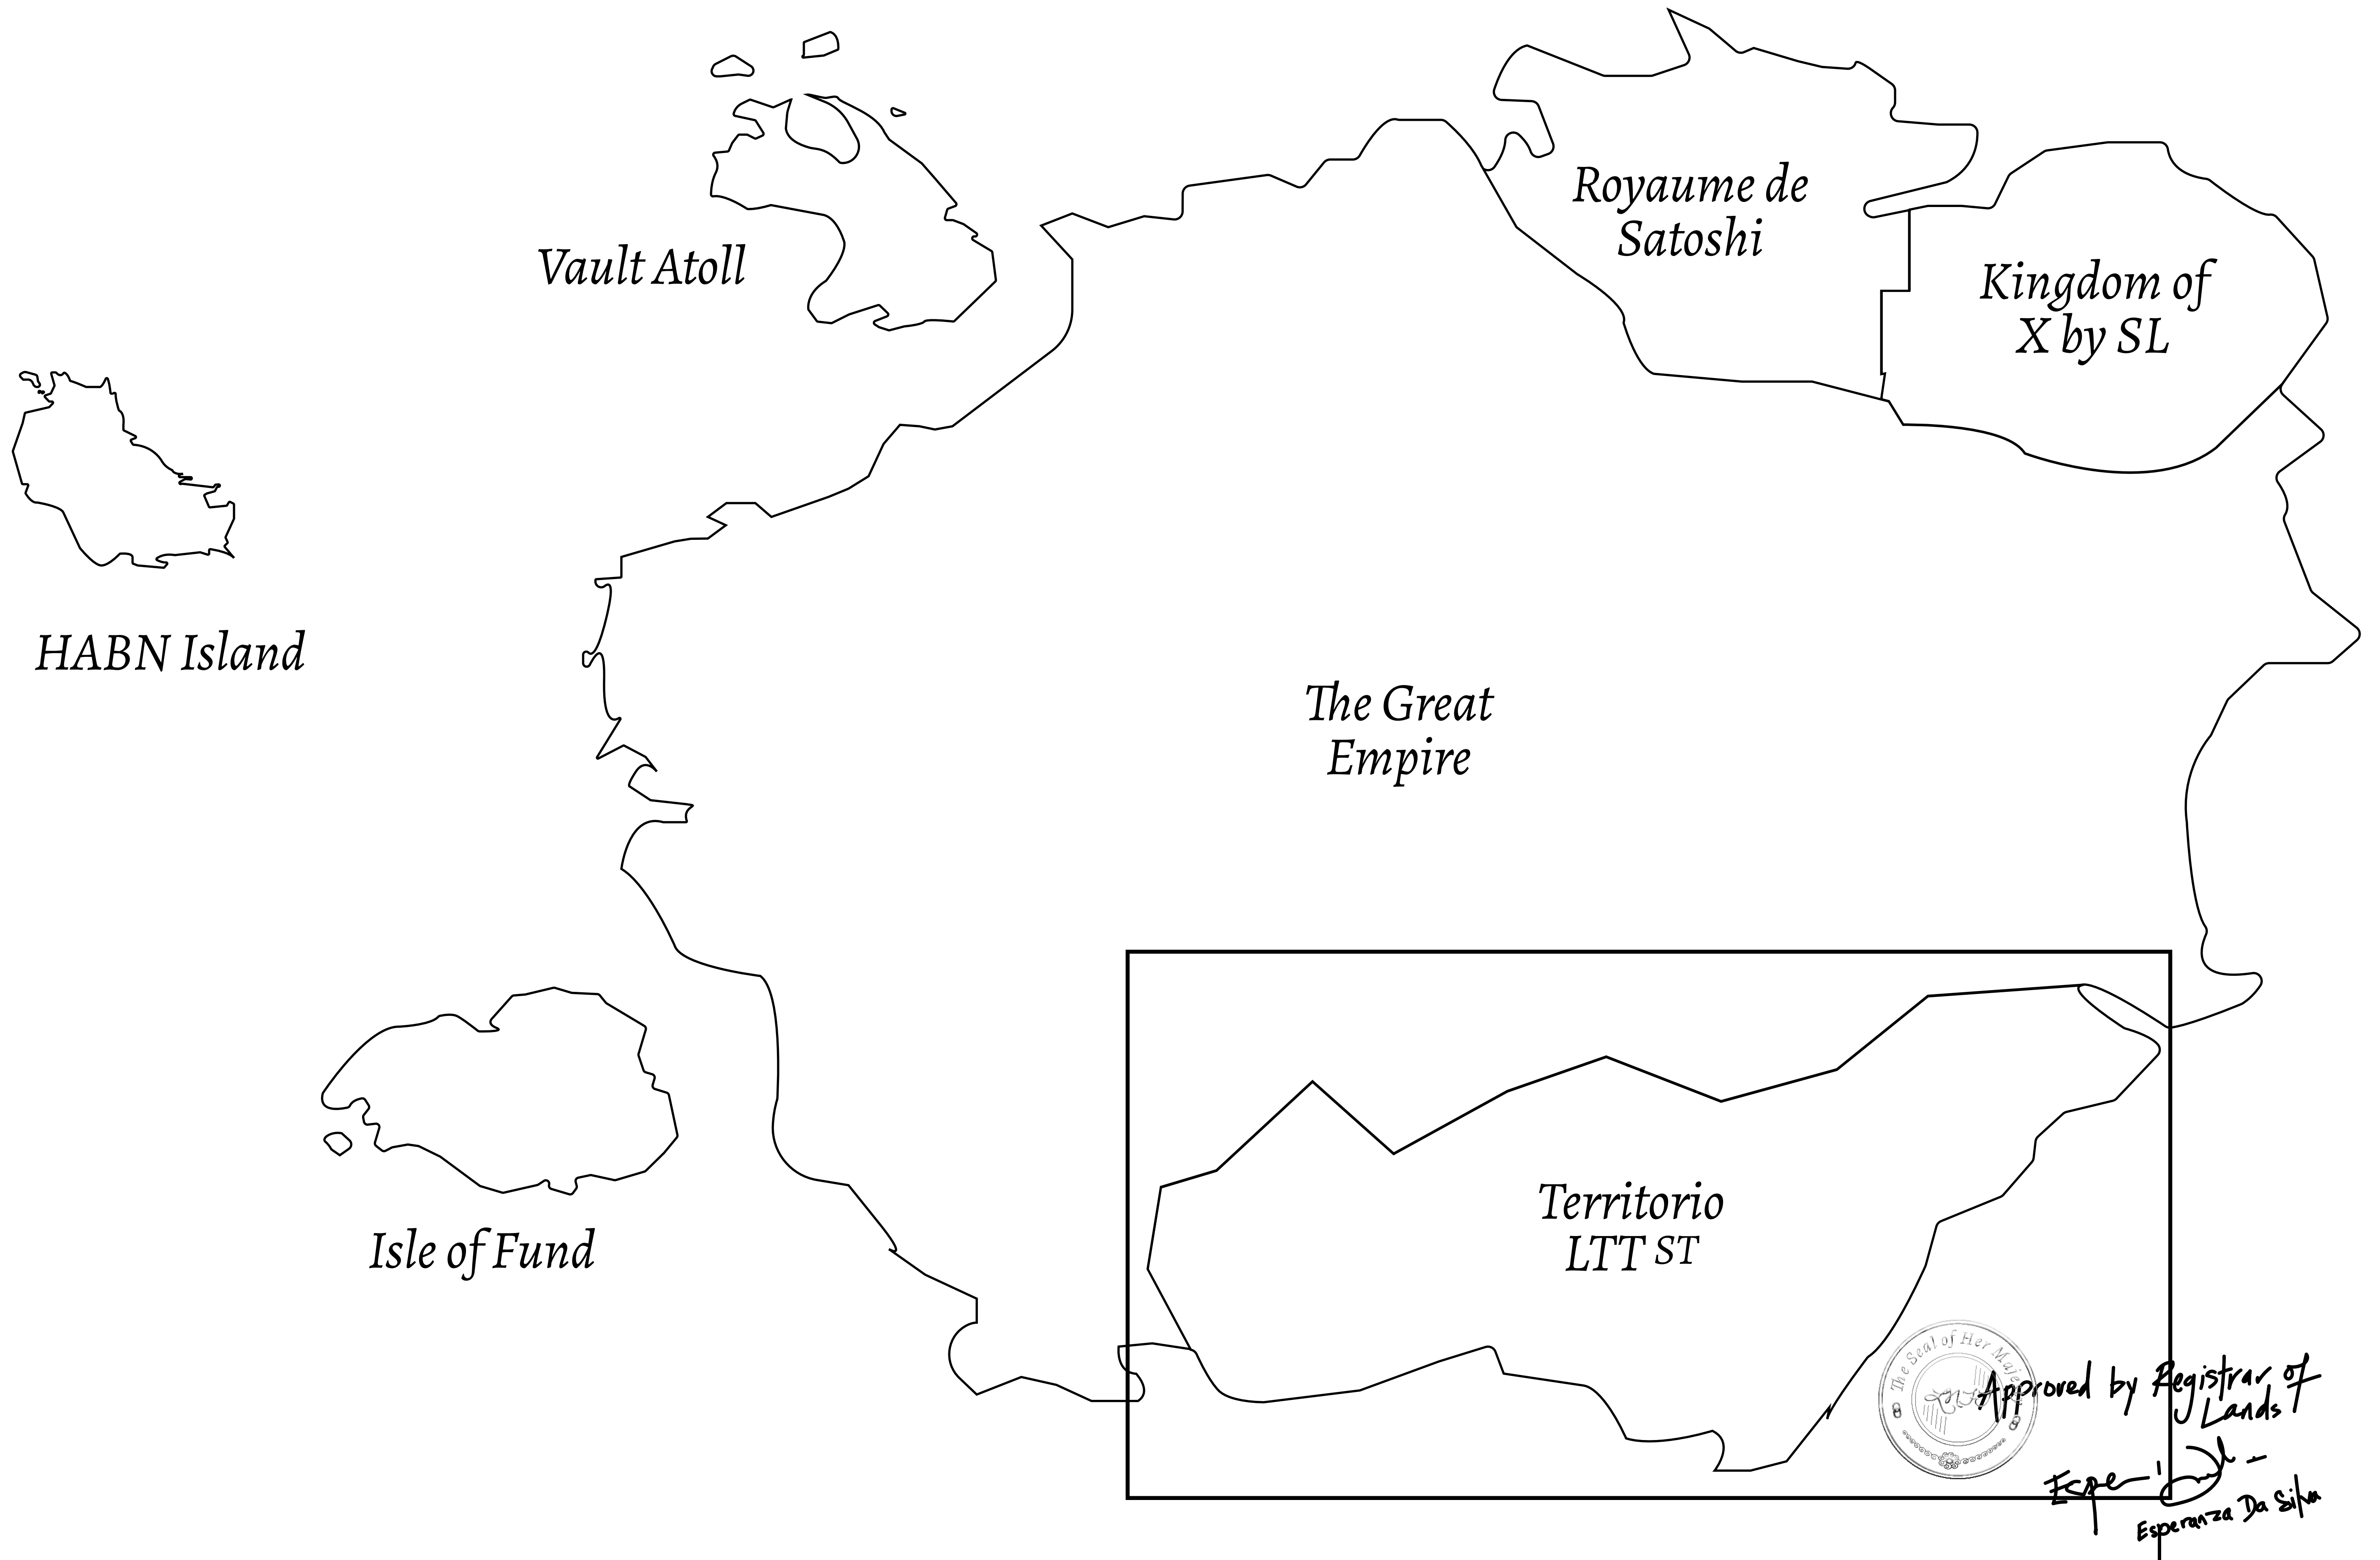

LOOT NFT WORLD

THE SPANISH ARMADA

The most flamboyant of all of the states, this Spanish-speaking territory houses a clash of cultures. From the LTT trades in the El Mercado district to the solicitations for invites to the Great Empire, and even the traveling Caravans, it is a transient place; people are always on the move on the way to the Great Empire or a trek through the Dividing Range to the Royaume De Satoshi. Commerce uses derivations of LTT such as LTTE, LTTB, and LTTTC.

GEOGRAPHY

COASTLINE	193.03 KM (119.94 MILES)
BORDERS	OCEAN, THE GREAT EMPIRE
HIGHEST POINT	MT ELEUTHERIA +1392 M
LOWEST POINT	PUERTO DE LTT 0 M
PLOTS	1045
SCALE	1:50000

H.M. LNFT Land Registry		TITLE NUMBER	
		T0404-221121	
ADMINISTRATIVE AREA	TERRITORIO LTT ST	ISSUED 22 November 2021 <i>bl.</i>	SCALE 1/50000
OWNER ENTITLEMENT	Type W-T: Share of 0.1% of all BUN sales (rewarded in Credits) plus 1% of all LTT redeemed based on number of NFT Stories minted; Mint 4 NFT Stories		