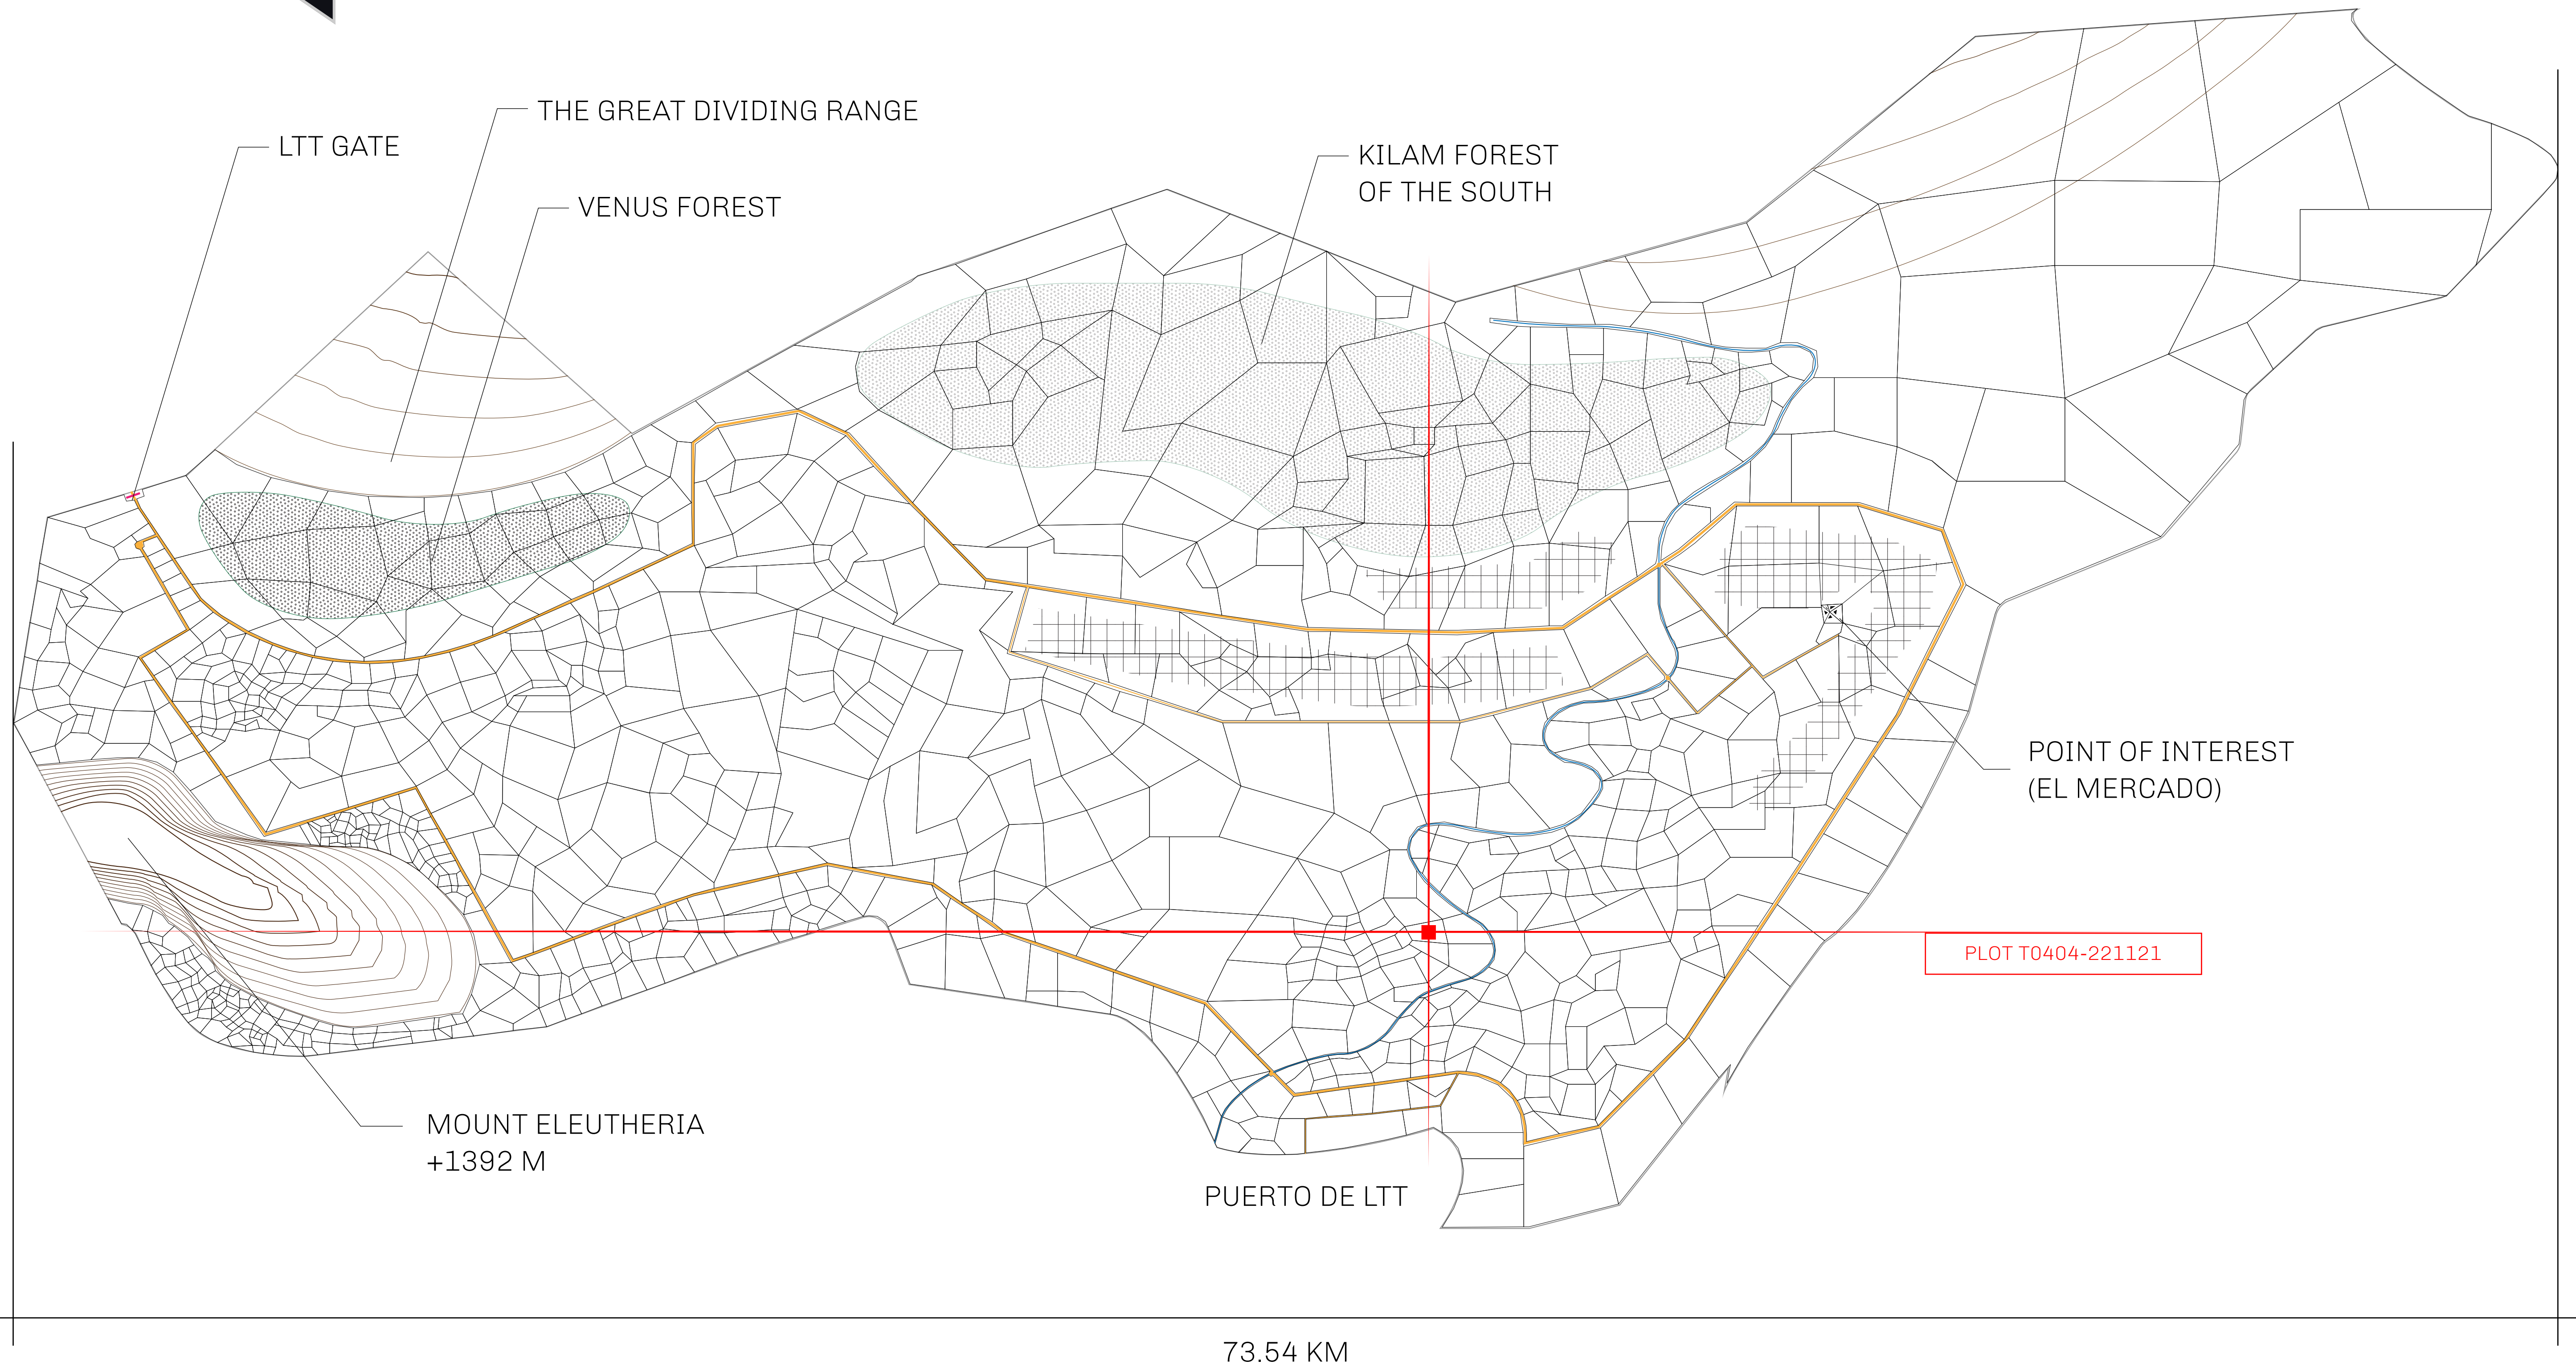

LOOT NFT WORLD

THE SPANISH ARMADA

The most flamboyant of all of the states, this Spanish-speaking territory houses a clash of cultures. From the LTT trades in the El Mercado district to the solicitations for invites to the Great Empire, and even the traveling Caravans, it is a transient place; people are always on the move on the way to the Great Empire or a trek through the Dividing Range to the Royaume De Satoshi. Commerce uses derivations of LTT such as LTTE, LTTB, and LTTTC.

GEOGRAPHY

COASTLINE	193.03 KM (119.94 MILES)
BORDERS	OCEAN, THE GREAT EMPIRE
HIGHEST POINT	MT ELEUTHERIA +1392 M
LOWEST POINT	PUERTO DE LTT 0 M
PLOTS	1045
SCALE	1:50000

H.M. LNFT Land Registry		TITLE NUMBER	
		T0404-221121	
ADMINISTRATIVE AREA	TERRITORIO LTT ST	ISSUED 22 November 2021 <i>bl.</i>	SCALE 1/50000
OWNER ENTITLEMENT	Type W-T: Share of 0.1% of all BUN sales (rewarded in Credits) plus 1% of all LTT redeemed based on number of NFT Stories minted; Mint 4 NFT Stories		

OFFICIAL PERSPECTIVE SHEET FOR FILING
Indicate vantage point for each drawing. Copy and mark each sheet required prior to filing.

Guide - Vantage point should be indicated as shown in the diagram: