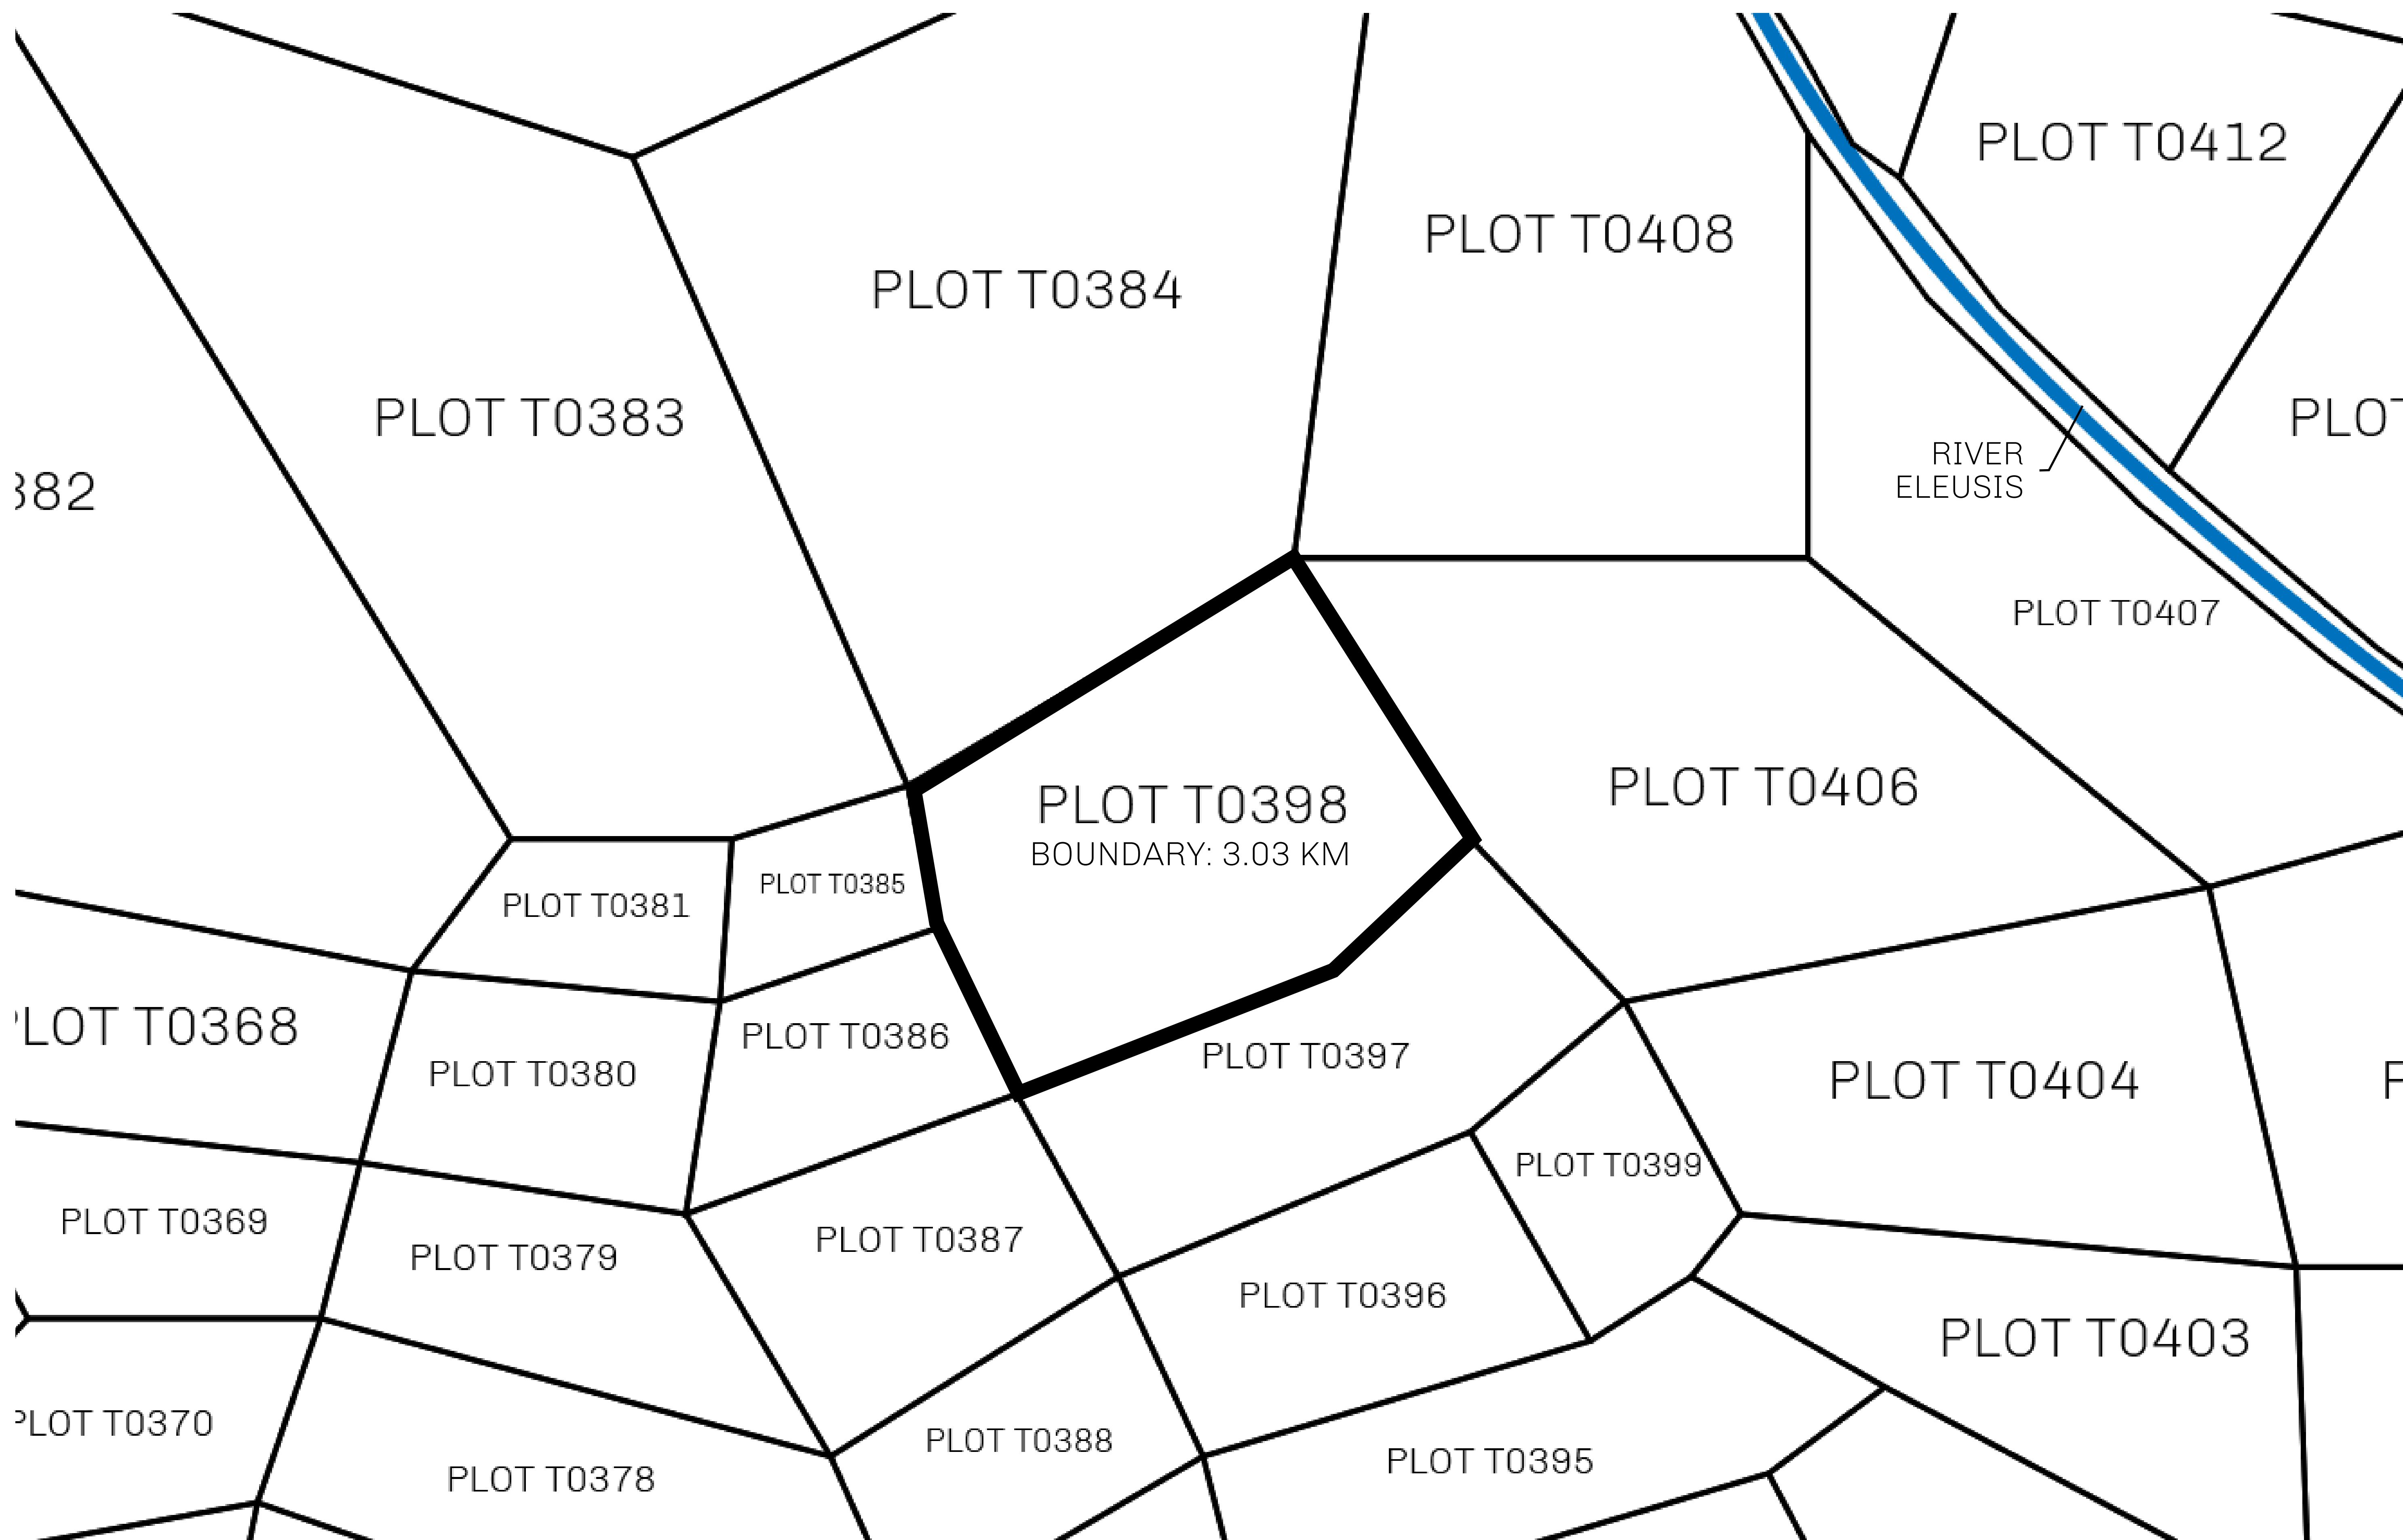

### GEOGRAPHY

COASTLINE	193.03 KM (119.94 MILES)
BORDERS	OCEAN, THE GREAT EMPIRE
HIGHEST POINT	MT ELEUTHERIA +1392 M
LOWEST POINT	PUERTO DE LTT 0 M
PLOTS	1045
SCALE	1:50000

<b>H.M. LNFT Land Registry</b>		TITLE NUMBER	
		<b>T0398-221121</b>	
ADMINISTRATIVE AREA	<b>TERRITORIO LTT ST</b>	ISSUED <b>22 November 2021</b> <i>BJ.</i>	SCALE <b>1/50000</b>
OWNER ENTITLEMENT	<b>Type W-T: Share of 0.1% of all BUN sales (rewarded in Credits) plus 1% of all LTT redeemed based on number of NFT Stories minted; Mint 4 NFT Stories</b>		

OFFICIAL PERSPECTIVE SHEET FOR FILING  
Indicate vantage point for each drawing. Copy and  
mark each sheet required prior to filing.

Guide - Vantage point should be  
indicated as shown in the diagram: