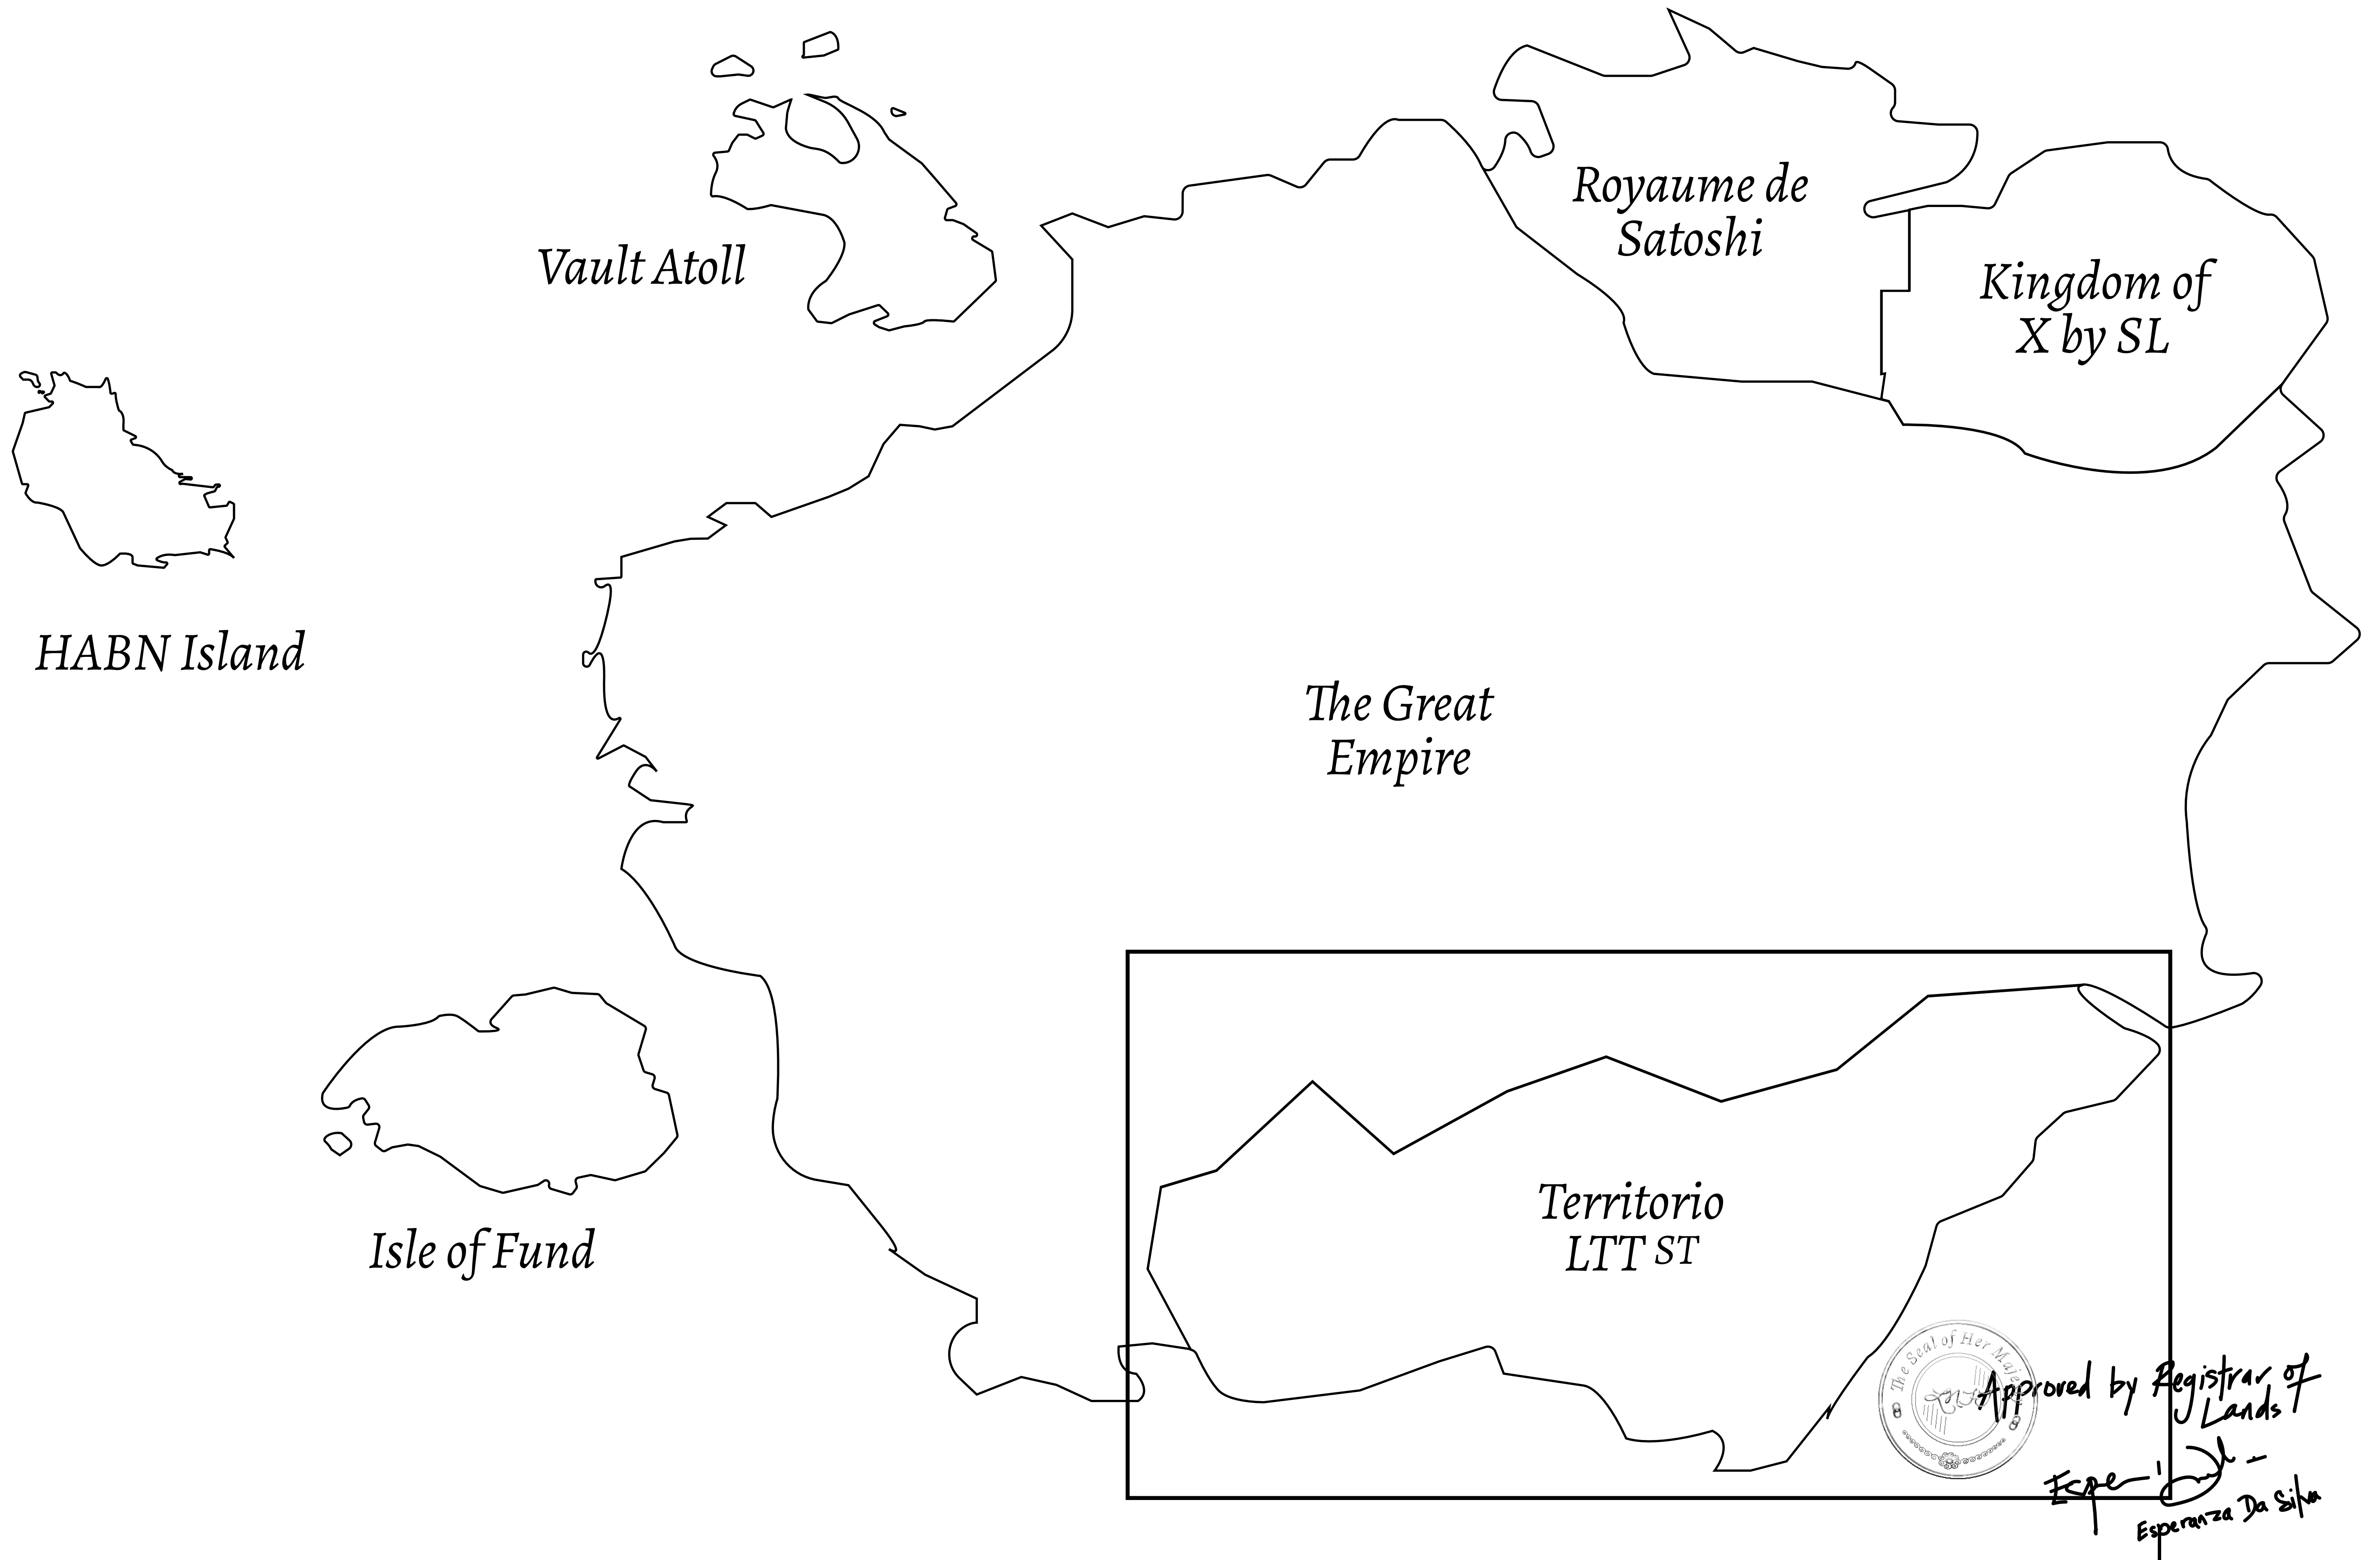

### THE SPANISH ARMADA

The most flamboyant of all of the states, this Spanish-speaking territory houses a clash of cultures. From the LTT trades in the El Mercado district to the solicitations for invites to the Great Empire, and even the traveling Caravans, it is a transient place; people are always on the move on the way to the Great Empire or a trek through the Dividing Range to the Royaume De Satoshi. Commerce uses derivations of LTT such as LTTE, LTTB, and LTTTC.

### GEOGRAPHY

COASTLINE	193.03 KM (119.94 MILES)
BORDERS	OCEAN, THE GREAT EMPIRE
HIGHEST POINT	MT ELEUTHERIA +1392 M
LOWEST POINT	PUERTO DE LTT 0 M
PLOTS	1045
SCALE	1:50000

<b>H.M. LNFT Land Registry</b>		TITLE NUMBER	
		<b>T0398-221121</b>	
ADMINISTRATIVE AREA	<b>TERRITORIO LTT ST</b>	ISSUED <b>22 November 2021</b> <i>BJ.</i>	SCALE <b>1/50000</b>
OWNER ENTITLEMENT	<b>Type W-T: Share of 0.1% of all BUN sales (rewarded in Credits) plus 1% of all LTT redeemed based on number of NFT Stories minted; Mint 4 NFT Stories</b>		