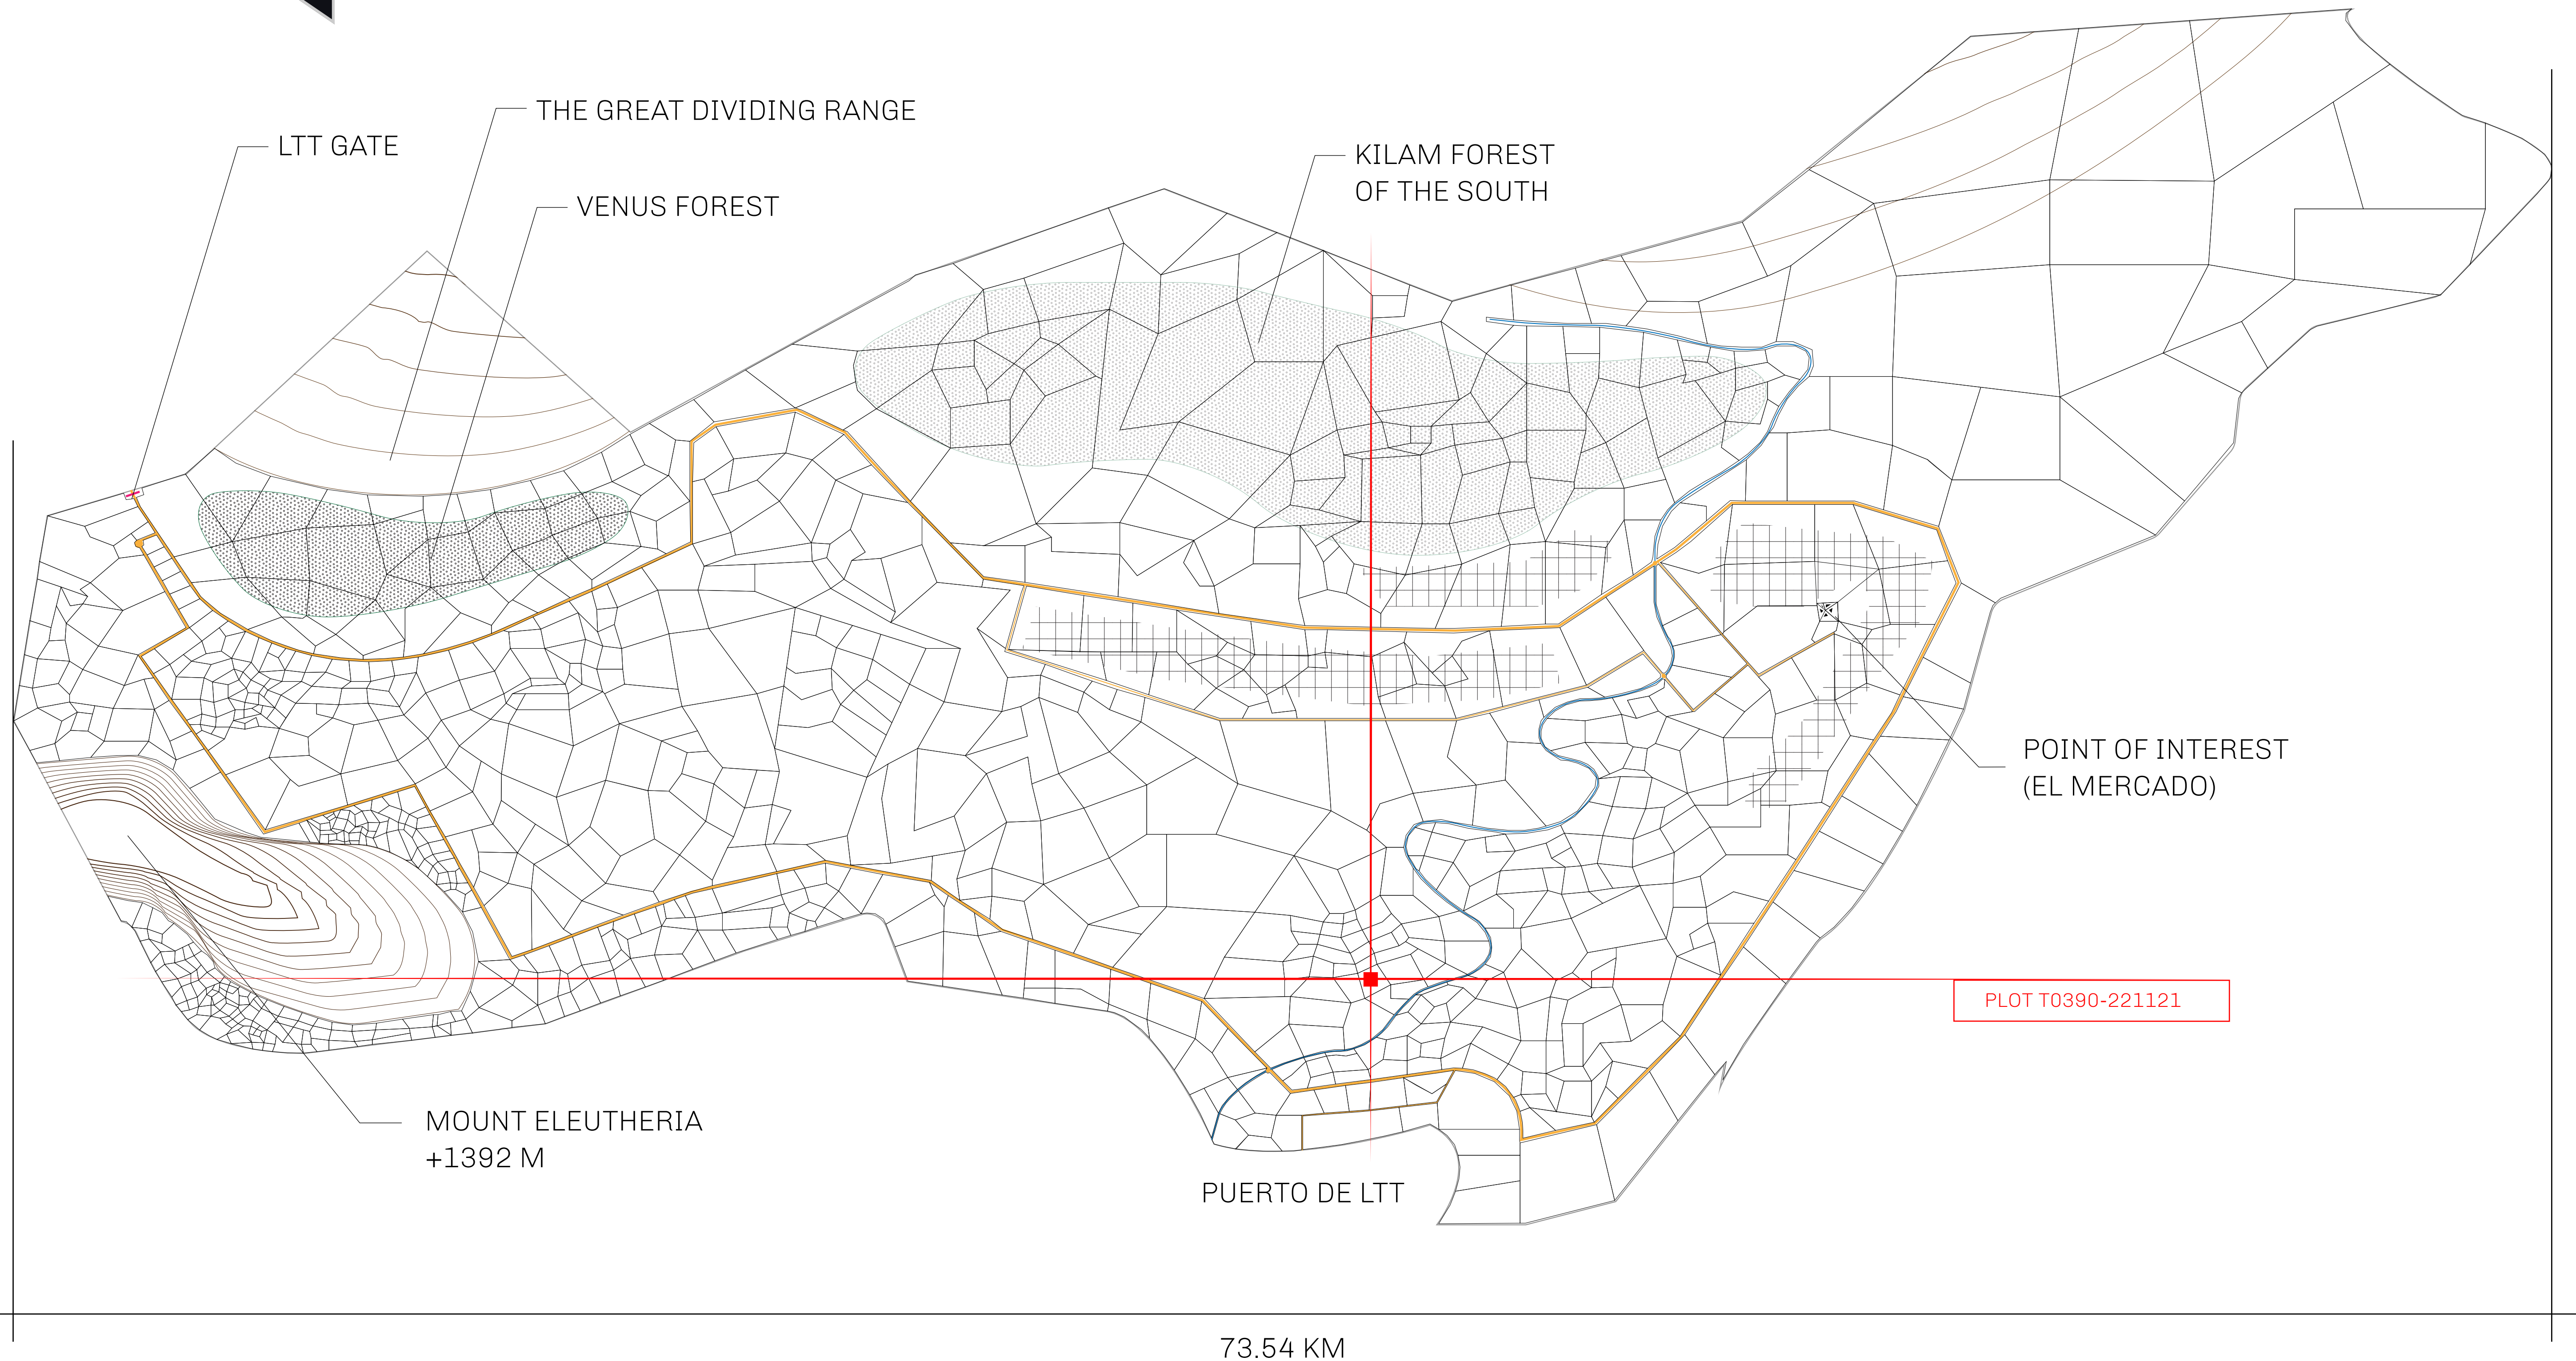

LOOT NFT WORLD

THE SPANISH ARMADA

The most flamboyant of all of the states, this Spanish-speaking territory houses a clash of cultures. From the LTT trades in the El Mercado district to the solicitations for invites to the Great Empire, and even the traveling Caravans, it is a transient place; people are always on the move on the way to the Great Empire or a trek through the Dividing Range to the Royaume De Satoshi. Commerce uses derivations of LTT such as LTTE, LTTB, and LTTTC.

GEOGRAPHY

COASTLINE	193.03 KM (119.94 MILES)
BORDERS	OCEAN, THE GREAT EMPIRE
HIGHEST POINT	MT ELEUTHERIA +1392 M
LOWEST POINT	PUERTO DE LTT 0 M
PLOTS	1045
SCALE	1:50000

H.M. LNFT Land Registry		TITLE NUMBER	
		T0390-221121	
ADMINISTRATIVE AREA	TERRITORIO LTT ST	ISSUED 22 November 2021 <i>bj.</i>	SCALE 1/50000
OWNER ENTITLEMENT	Type W-T: Share of 0.1% of all BUN sales (rewarded in Credits) plus 1% of all LTT redeemed based on number of NFT Stories minted; Mint 4 NFT Stories		

OFFICIAL PERSPECTIVE SHEET FOR FILING
Indicate vantage point for each drawing. Copy and
mark each sheet required prior to filing.

Guide - Vantage point should be
indicated as shown in the diagram: