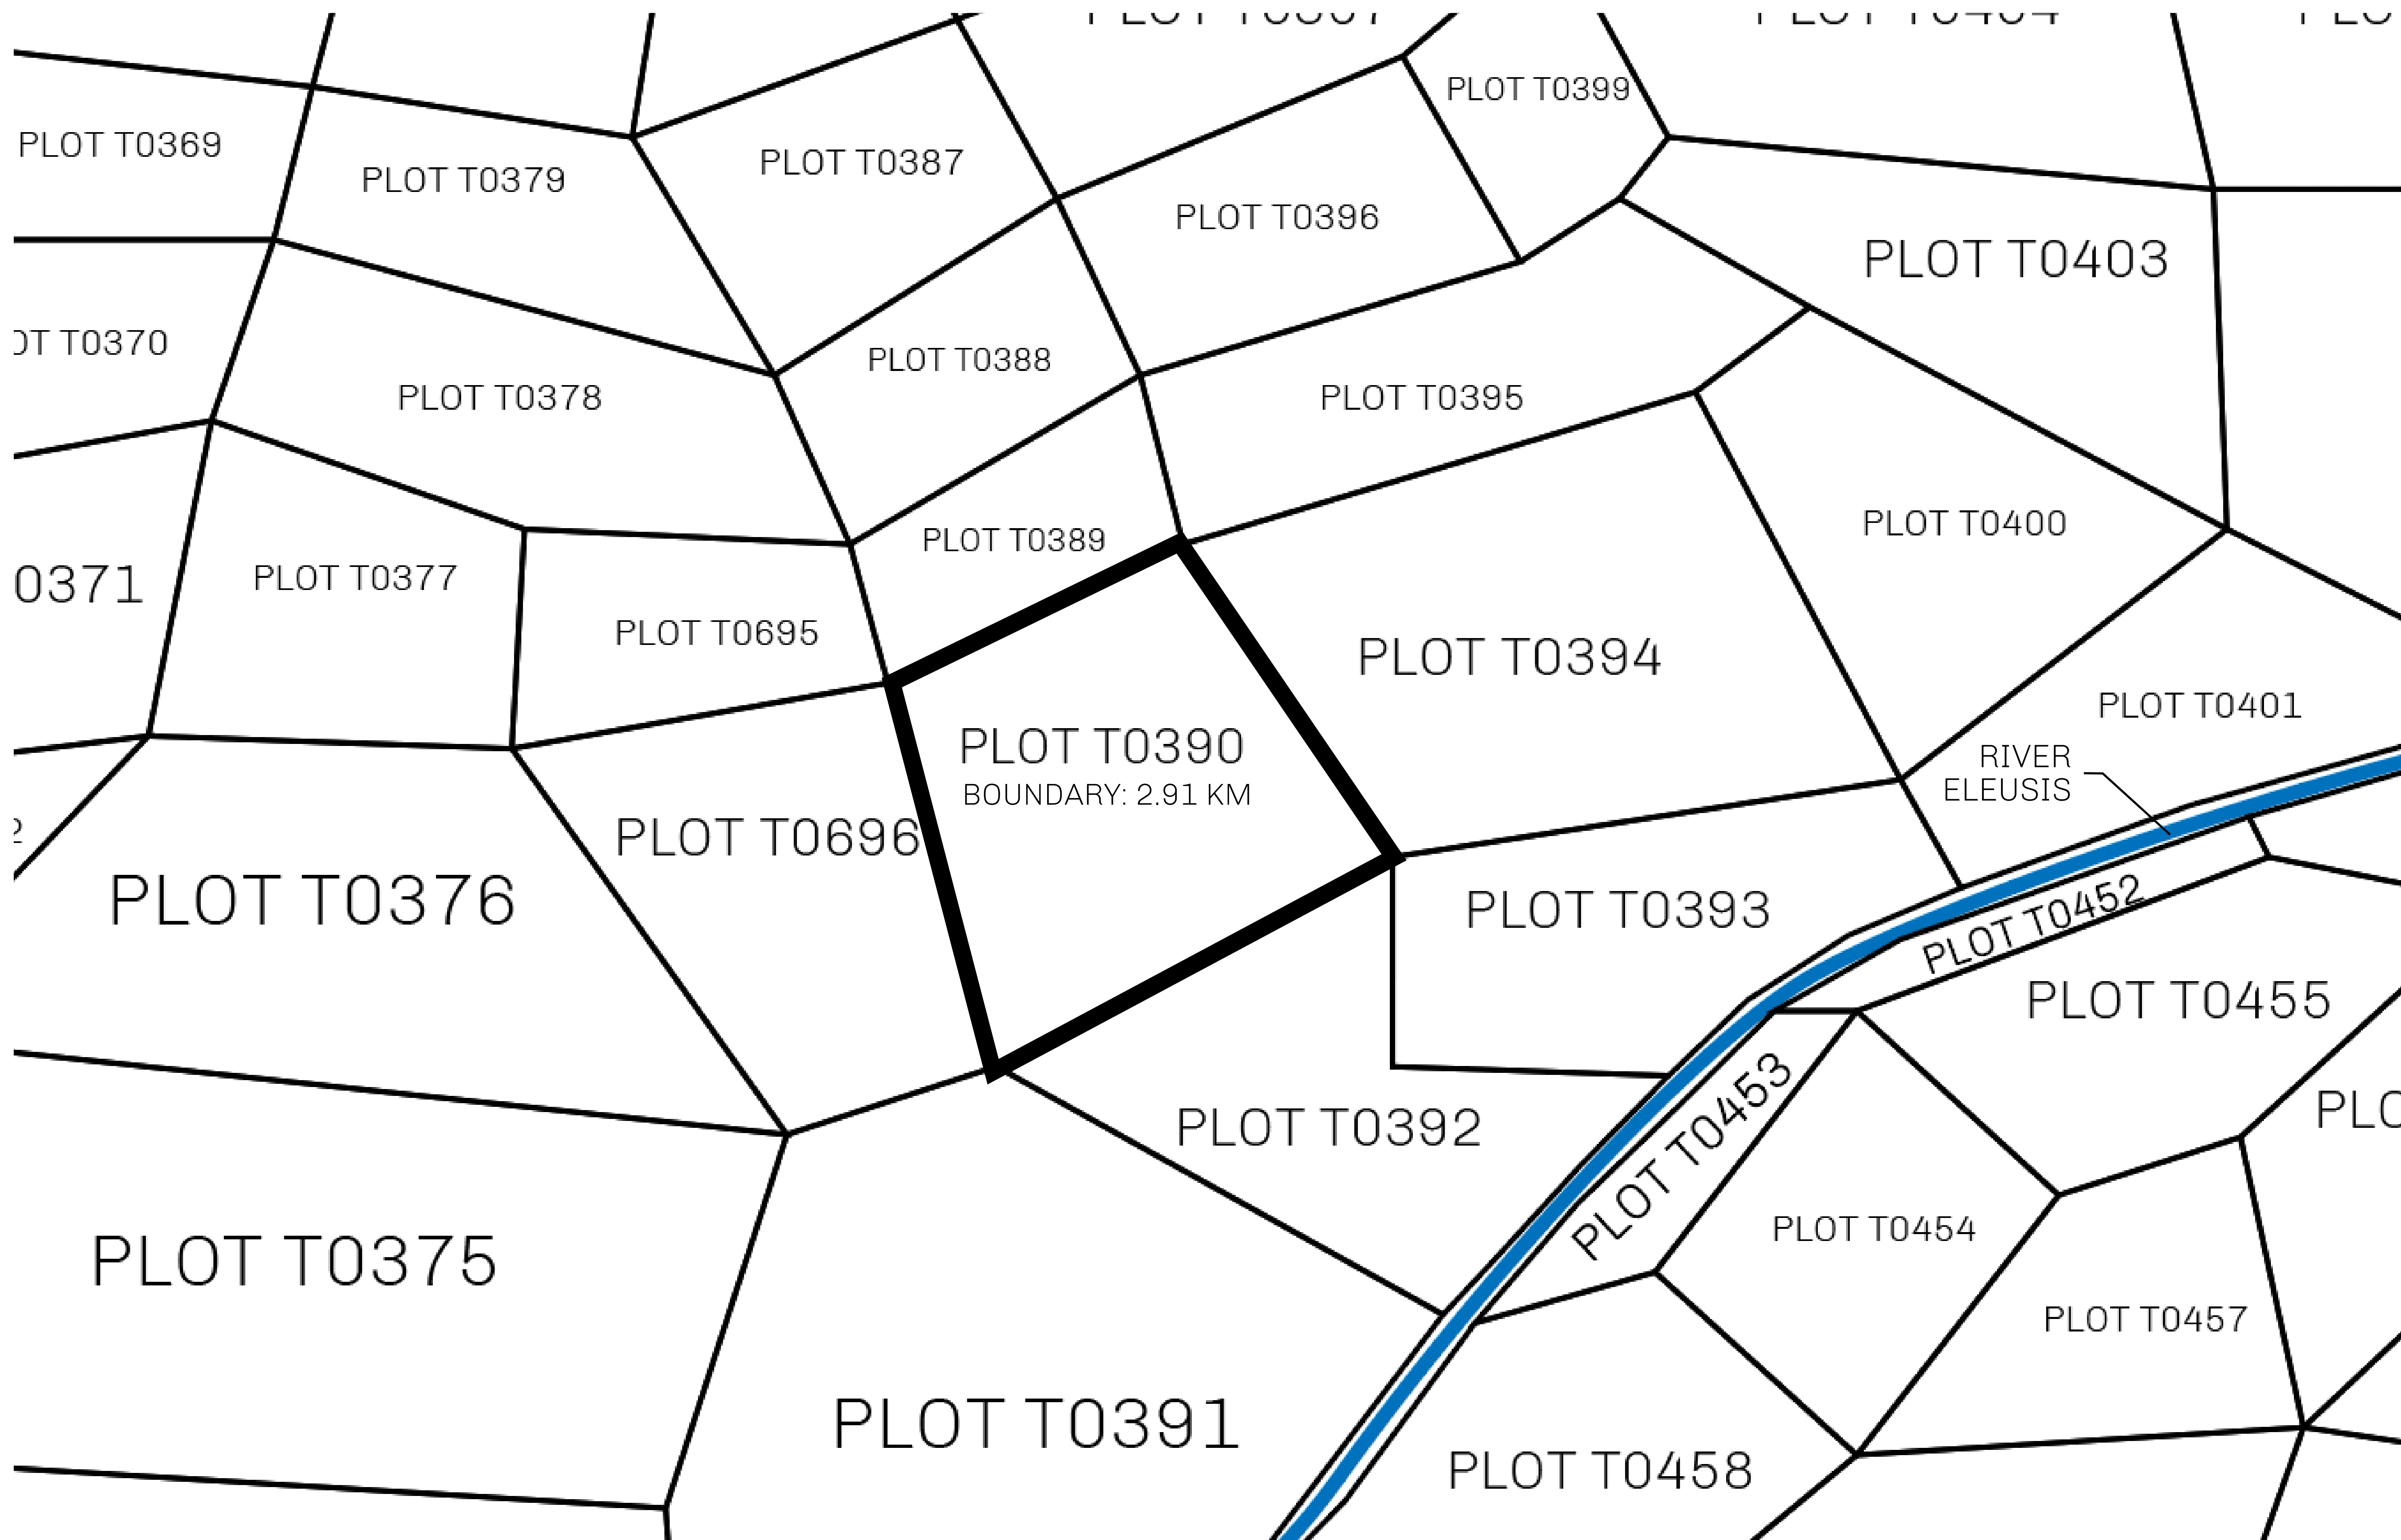

LOOT NFT WORLD

THE SPANISH ARMADA

The most flamboyant of all of the states, this Spanish-speaking territory houses a clash of cultures. From the LTT trades in the El Mercado district to the solicitations for invites to the Great Empire, and even the traveling Caravans, it is a transient place; people are always on the move on the way to the Great Empire or a trek through the Dividing Range to the Royaume De Satoshi. Commerce uses derivations of LTT such as LTTE, LTTB, and LTTTC.

GEOGRAPHY

COASTLINE	193.03 KM (119.94 MILES)
BORDERS	OCEAN, THE GREAT EMPIRE
HIGHEST POINT	MT ELEUTHERIA +1392 M
LOWEST POINT	PUERTO DE LTT 0 M
PLOTS	1045
SCALE	1:50000

H.M. LNFT Land Registry		TITLE NUMBER	
		T0390-221121	
ADMINISTRATIVE AREA	TERRITORIO LTT ST	ISSUED 22 November 2021 <i>bj.</i>	SCALE 1/50000
OWNER ENTITLEMENT	Type W-T: Share of 0.1% of all BUN sales (rewarded in Credits) plus 1% of all LTT redeemed based on number of NFT Stories minted; Mint 4 NFT Stories		

OFFICIAL PERSPECTIVE SHEET FOR FILING
Indicate vantage point for each drawing. Copy and
mark each sheet required prior to filing.

Guide - Vantage point should be
indicated as shown in the diagram: