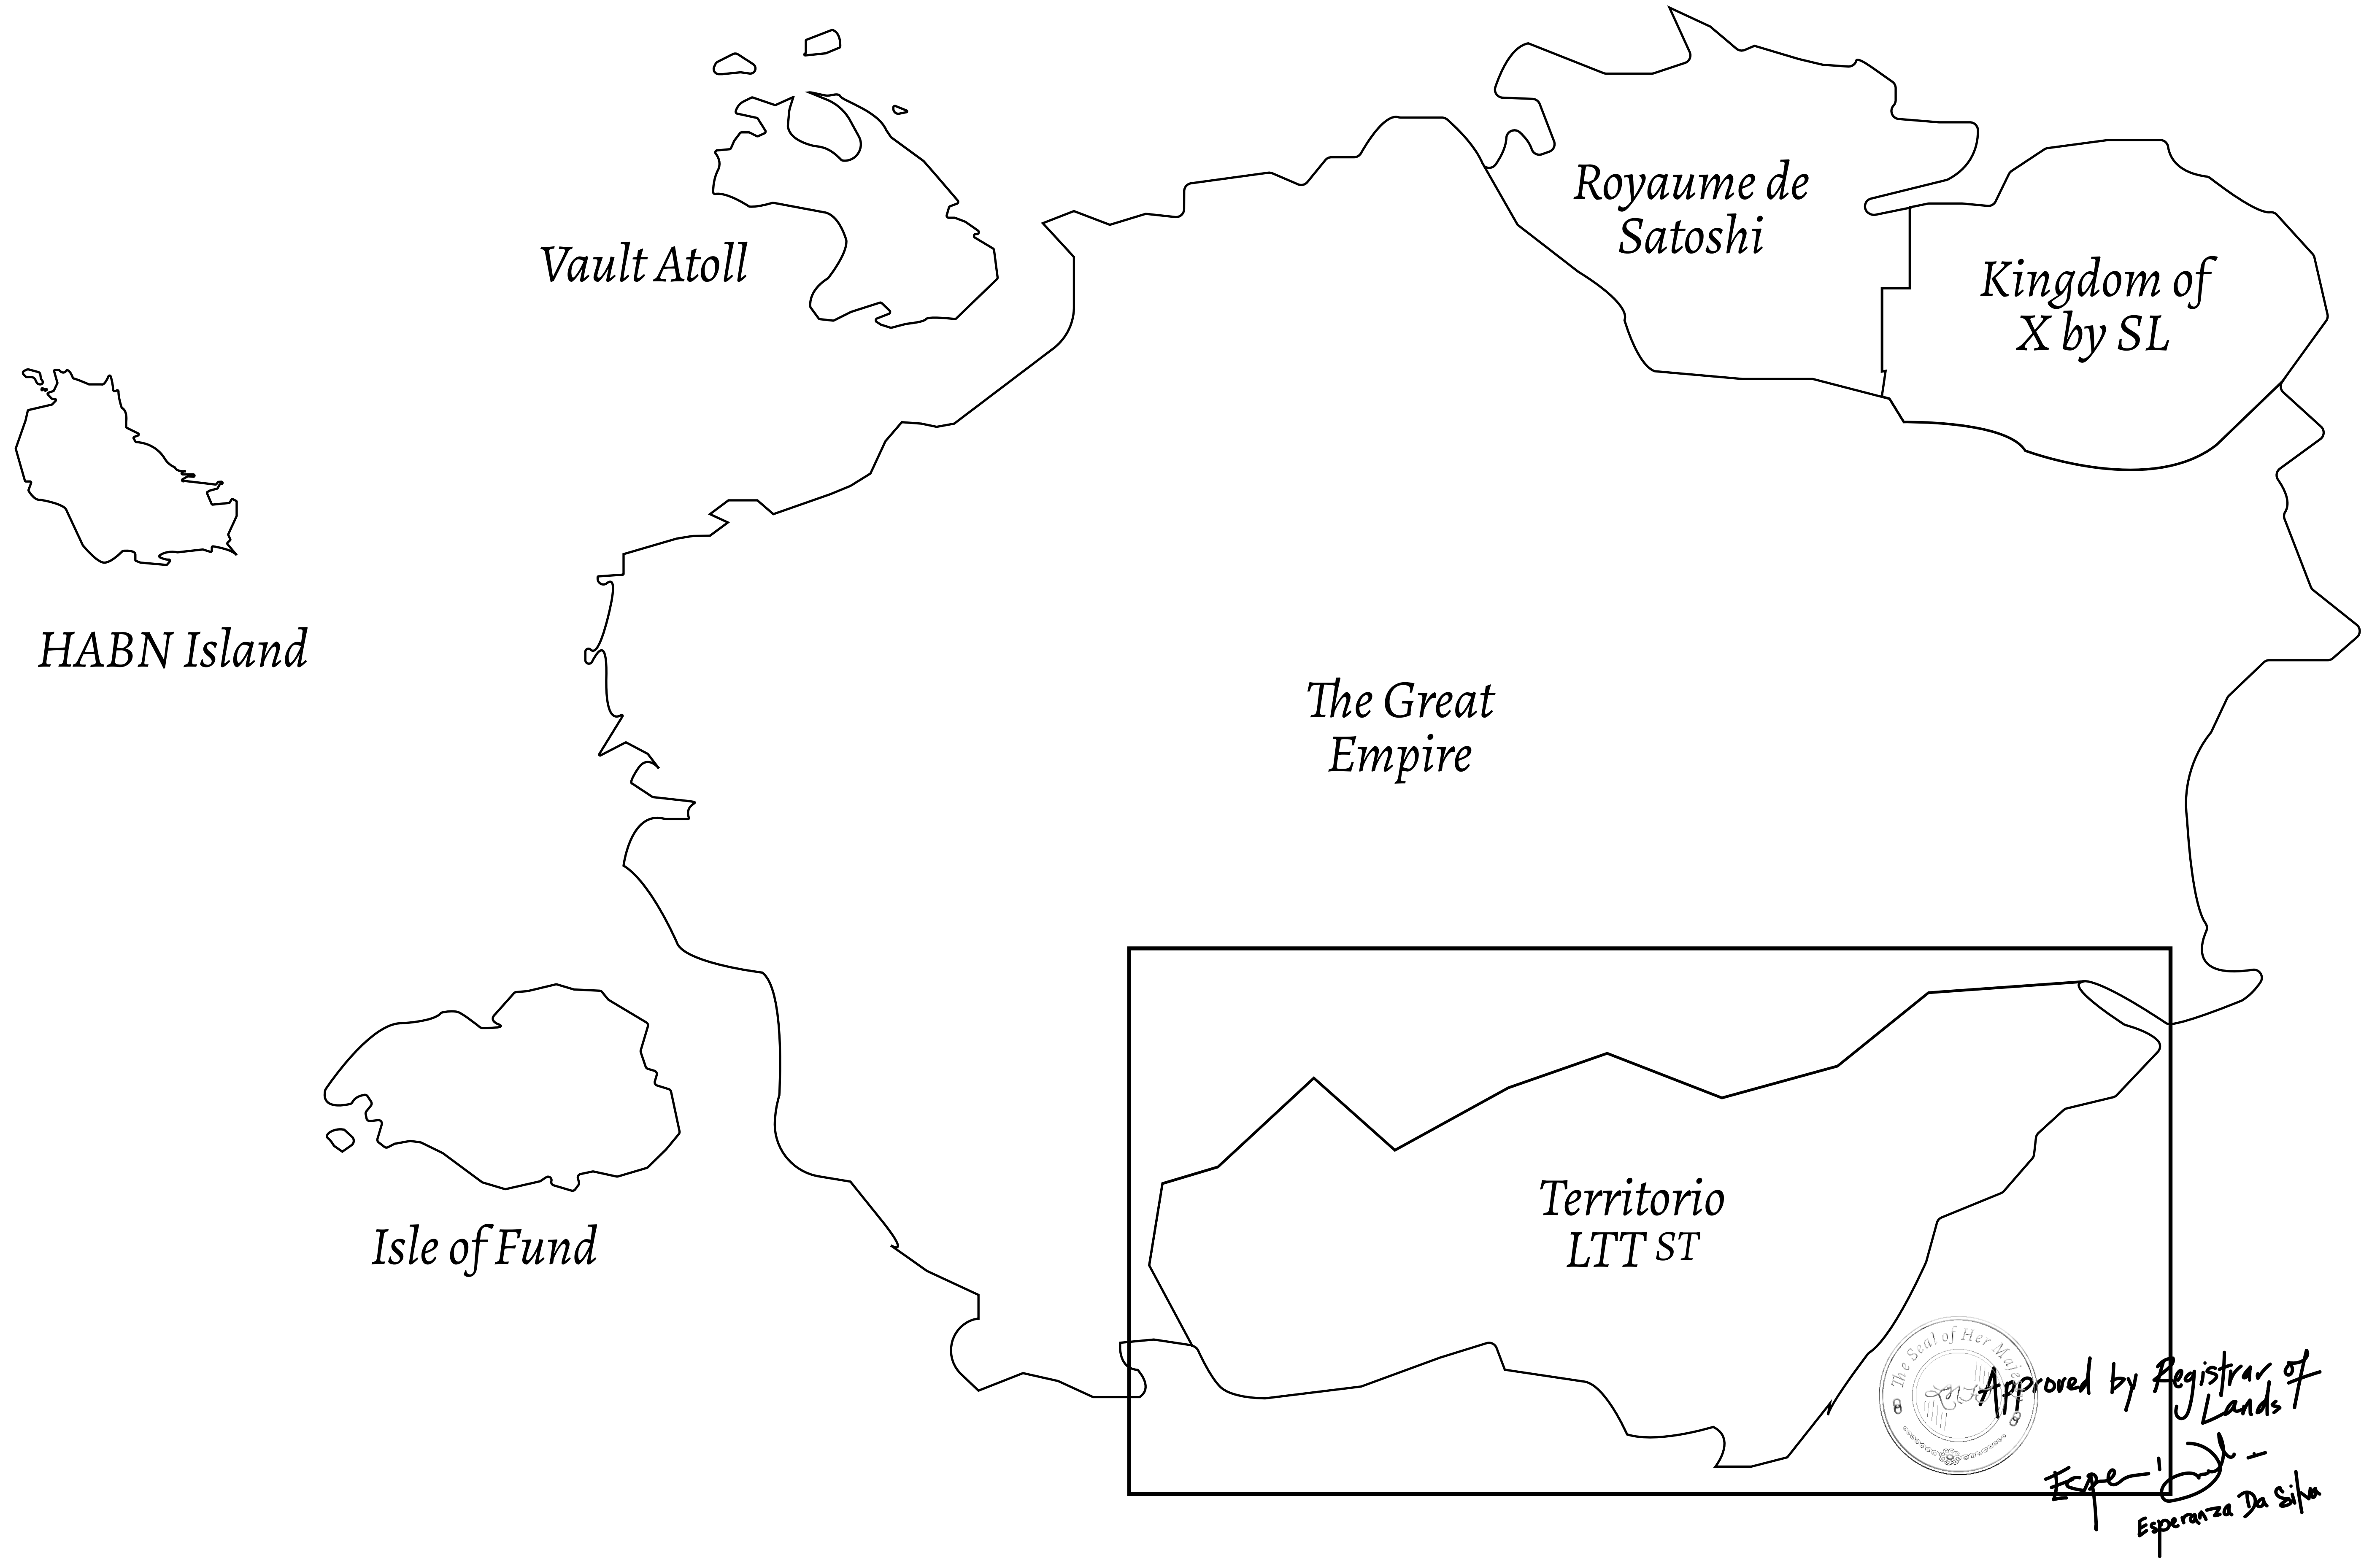

LOOT NFT WORLD

THE SPANISH ARMADA

The most flamboyant of all of the states, this Spanish-speaking territory houses a clash of cultures. From the LTT trades in the El Mercado district to the solicitations for invites to the Great Empire, and even the traveling Caravans, it is a transient place; people are always on the move on the way to the Great Empire or a trek through the Dividing Range to the Royaume De Satoshi. Commerce uses derivations of LTT such as LTTE, LTTB, and LTTTC.

GEOGRAPHY

COASTLINE	193.03 KM (119.94 MILES)
BORDERS	OCEAN, THE GREAT EMPIRE
HIGHEST POINT	MT ELEUTHERIA +1392 M
LOWEST POINT	PUERTO DE LTT 0 M
PLOTS	1045
SCALE	1:50000

H.M. LNFT Land Registry		TITLE NUMBER	
		T0390-221121	
ADMINISTRATIVE AREA	TERRITORIO LTT ST	ISSUED 22 November 2021 <i>bj.</i>	SCALE 1/50000
OWNER ENTITLEMENT	Type W-T: Share of 0.1% of all BUN sales (rewarded in Credits) plus 1% of all LTT redeemed based on number of NFT Stories minted; Mint 4 NFT Stories		