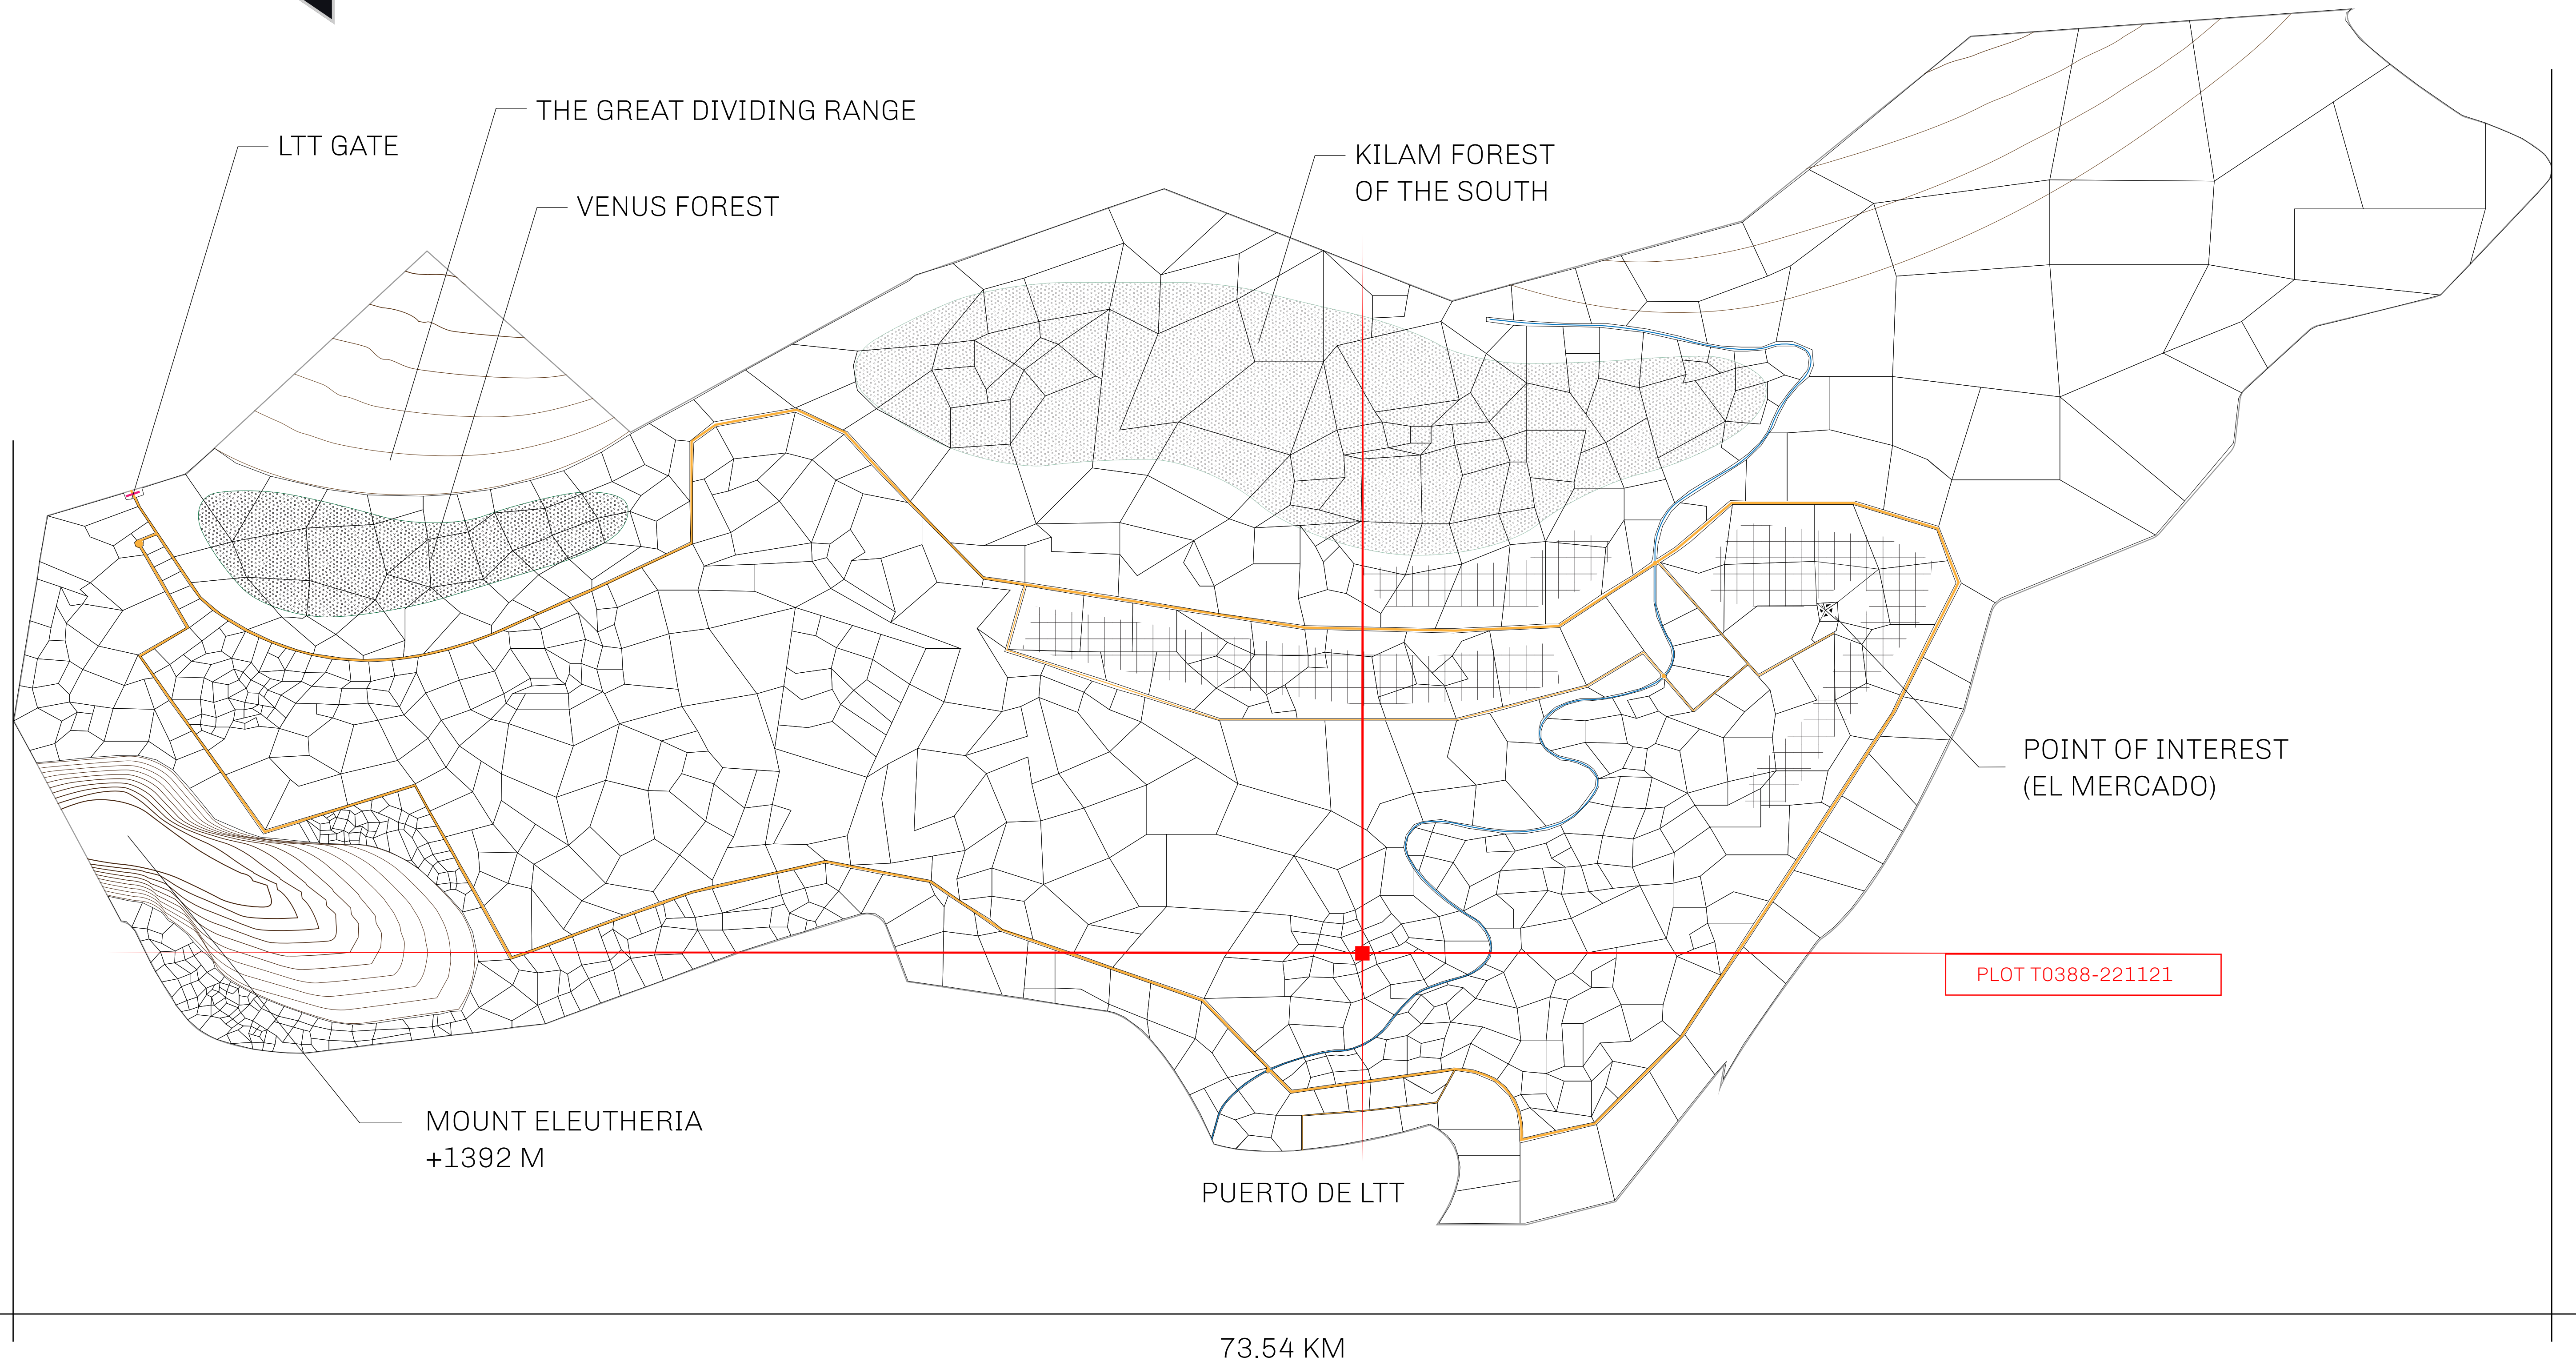

### THE SPANISH ARMADA

The most flamboyant of all of the states, this Spanish-speaking territory houses a clash of cultures. From the LTT trades in the El Mercado district to the solicitations for invites to the Great Empire, and even the traveling Caravans, it is a transient place; people are always on the move on the way to the Great Empire or a trek through the Dividing Range to the Royaume De Satoshi. Commerce uses derivations of LTT such as LTTE, LTTB, and LTTTC.

### GEOGRAPHY

COASTLINE	193.03 KM (119.94 MILES)
BORDERS	OCEAN, THE GREAT EMPIRE
HIGHEST POINT	MT ELEUTHERIA +1392 M
LOWEST POINT	PUERTO DE LTT 0 M
PLOTS	1045
SCALE	1:50000

<b>H.M. LNFT Land Registry</b>		TITLE NUMBER	
		<b>T0388-221121</b>	
ADMINISTRATIVE AREA	<b>TERRITORIO LTT ST</b>	ISSUED <b>22 November 2021</b> <i>bl.</i>	SCALE <b>1/50000</b>
OWNER ENTITLEMENT	<b>Type W-T: Share of 0.1% of all BUN sales (rewarded in Credits) plus 1% of all LTT redeemed based on number of NFT Stories minted; Mint 4 NFT Stories</b>		