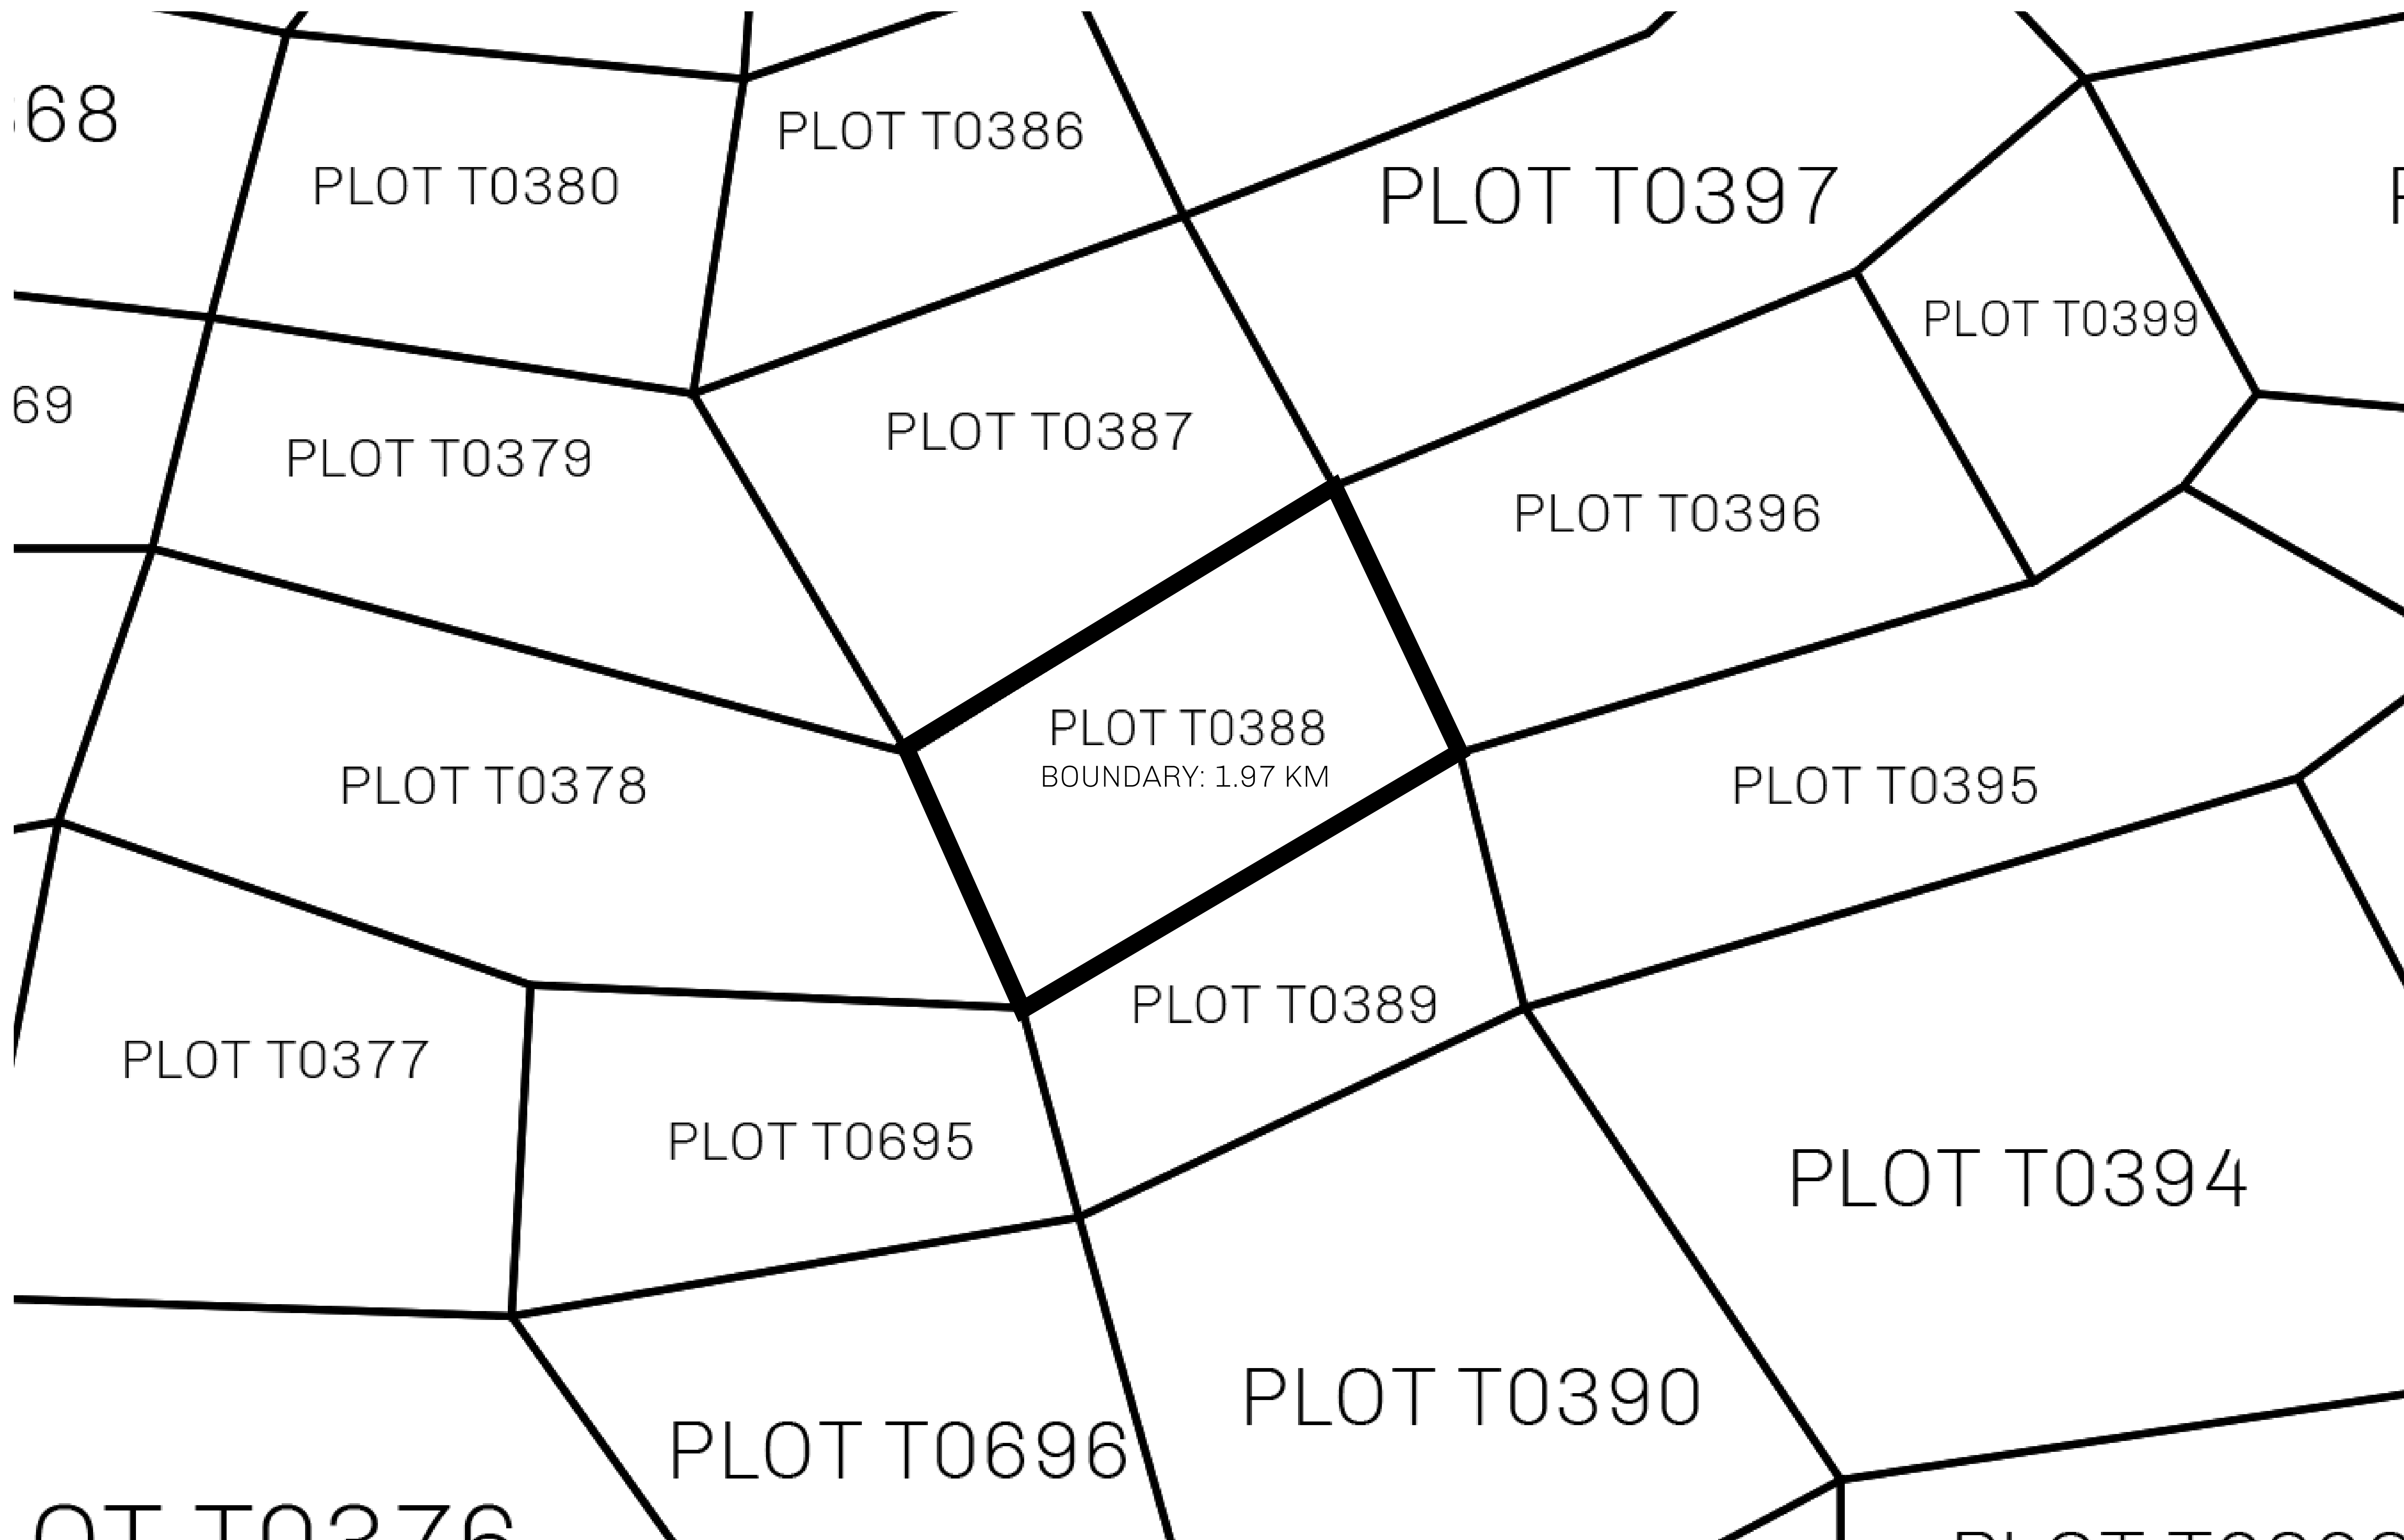

### GEOGRAPHY

COASTLINE	193.03 KM (119.94 MILES)
BORDERS	OCEAN, THE GREAT EMPIRE
HIGHEST POINT	MT ELEUTHERIA +1392 M
LOWEST POINT	PUERTO DE LTT 0 M
PLOTS	1045
SCALE	1:50000

<b>H.M. LNFT Land Registry</b>		TITLE NUMBER	
		<b>T0388-221121</b>	
ADMINISTRATIVE AREA	<b>TERRITORIO LTT ST</b>	ISSUED <b>22 November 2021</b> <i>bl.</i>	SCALE <b>1/50000</b>
OWNER ENTITLEMENT	<b>Type W-T: Share of 0.1% of all BUN sales (rewarded in Credits) plus 1% of all LTT redeemed based on number of NFT Stories minted; Mint 4 NFT Stories</b>		

OFFICIAL PERSPECTIVE SHEET FOR FILING  
Indicate vantage point for each drawing. Copy and  
mark each sheet required prior to filing.

Guide - Vantage point should be  
indicated as shown in the diagram: