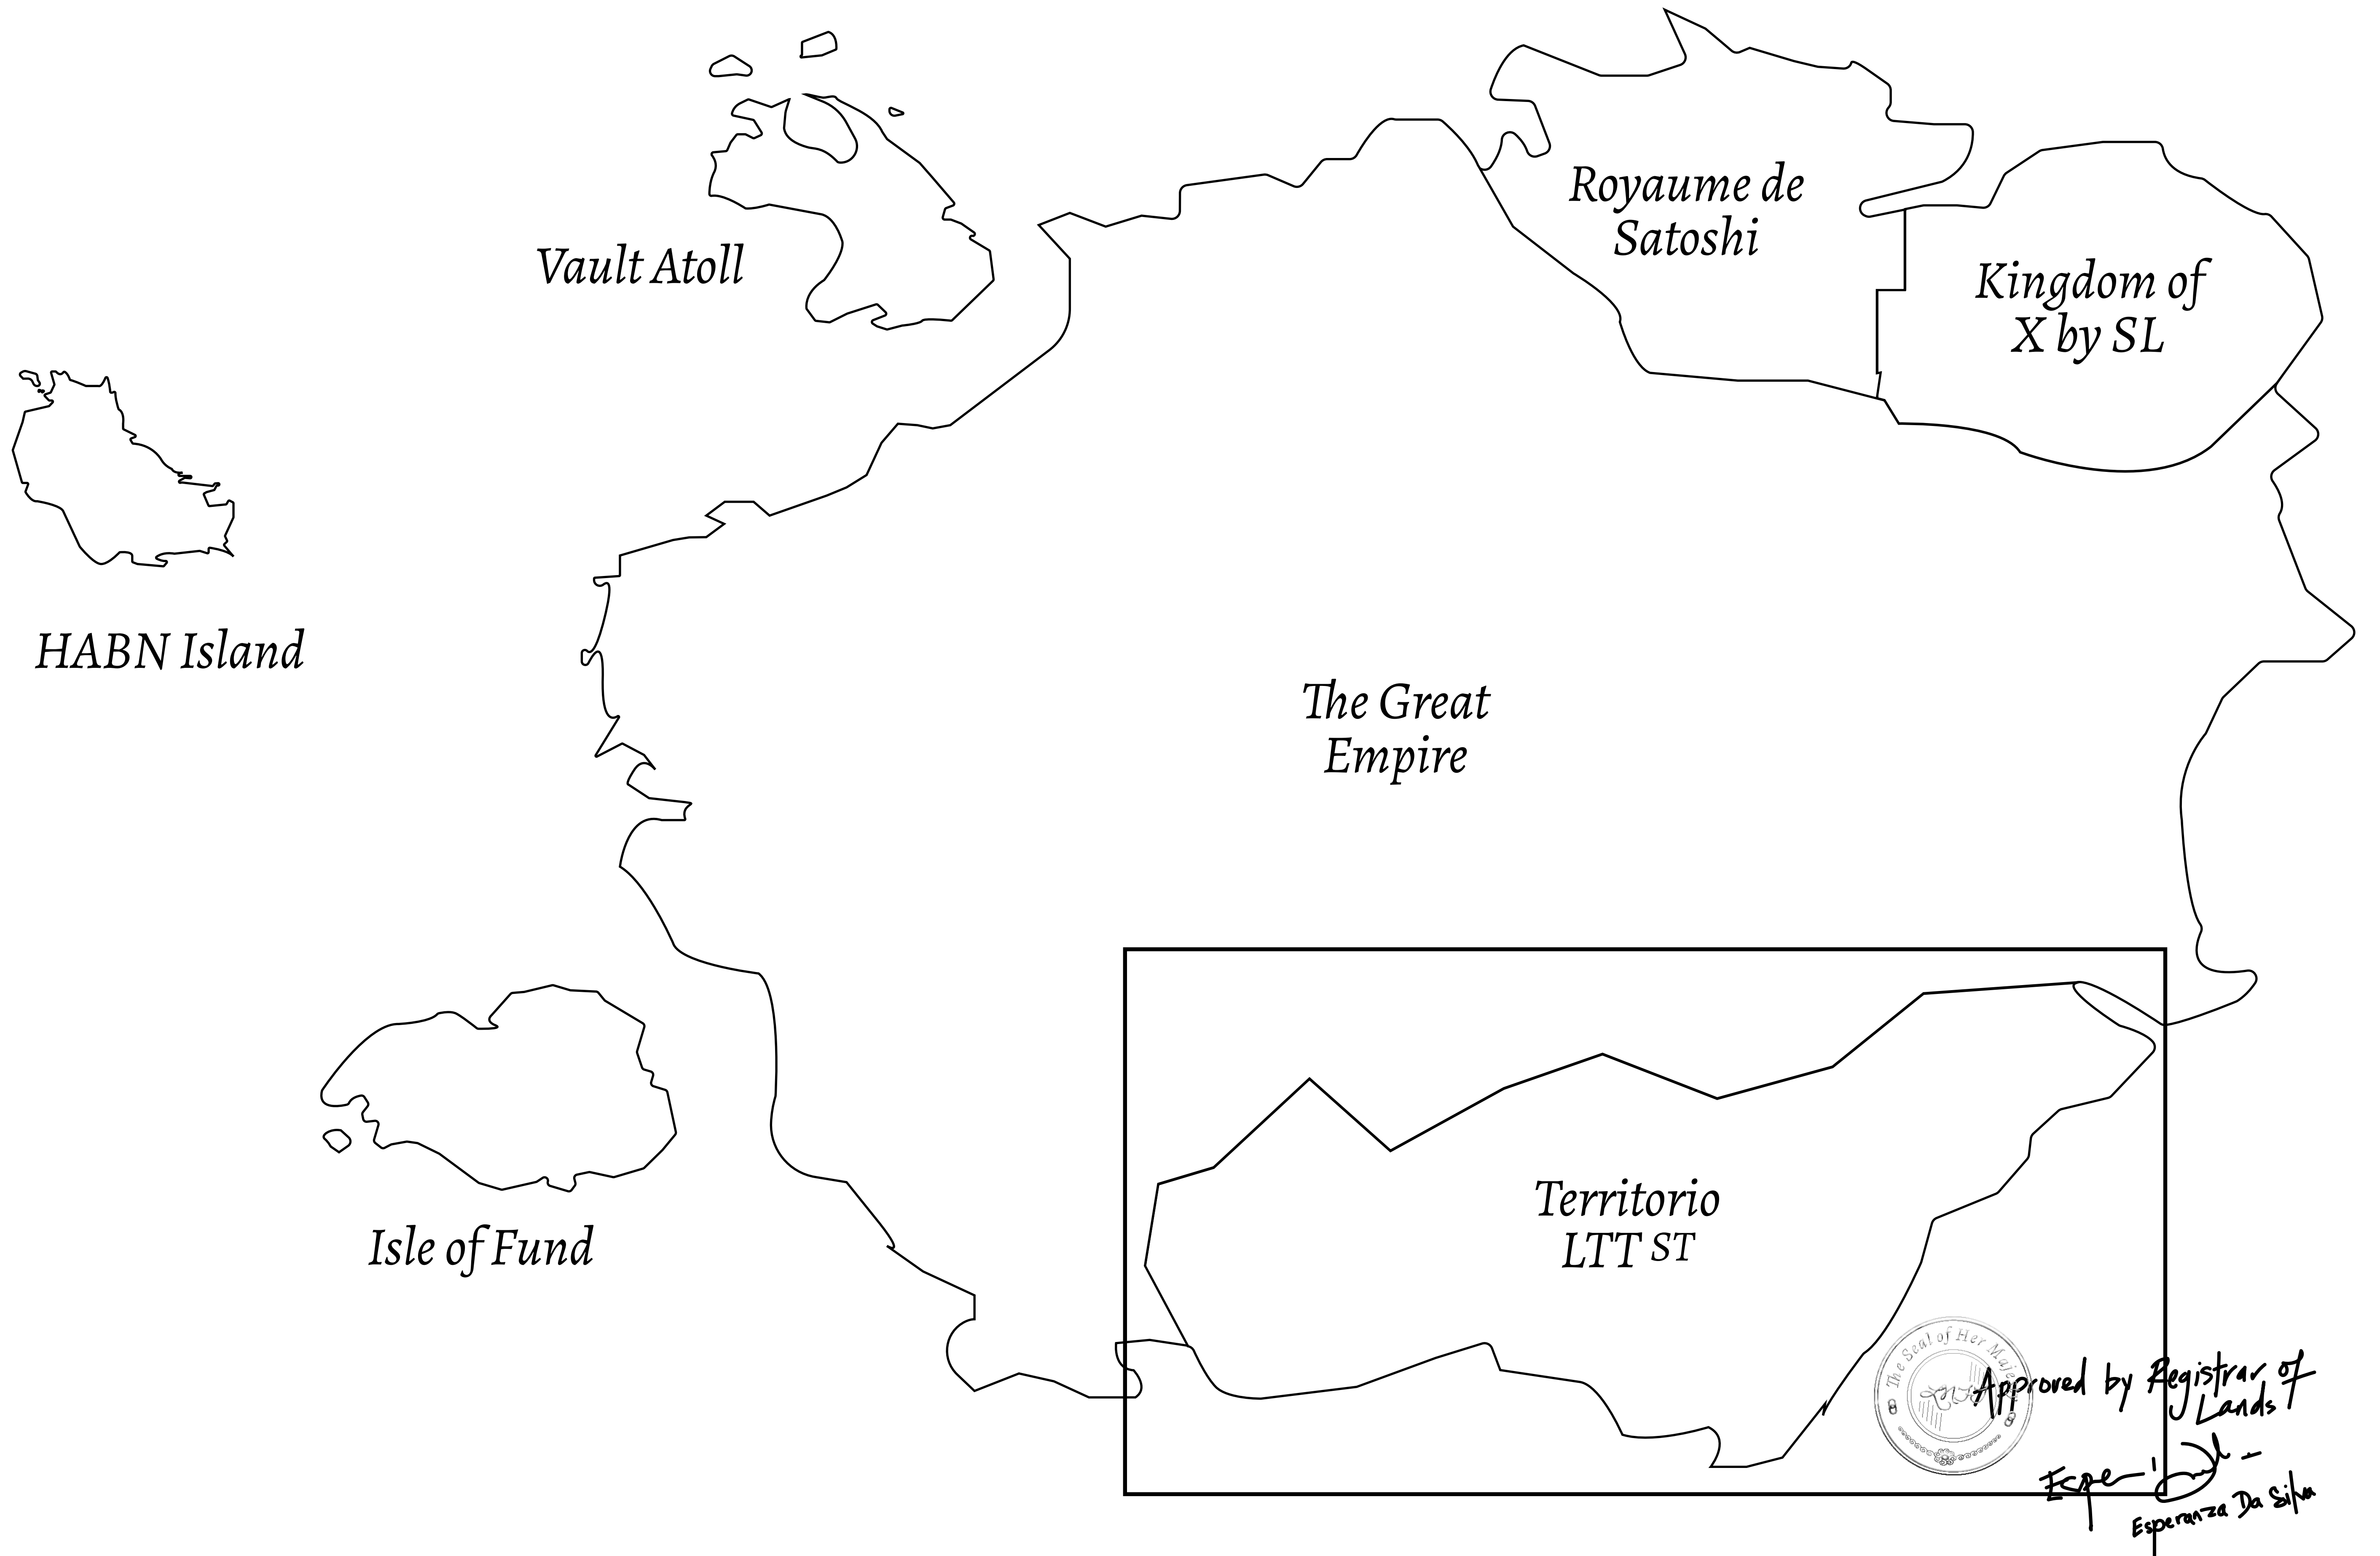

### THE SPANISH ARMADA

The most flamboyant of all of the states, this Spanish-speaking territory houses a clash of cultures. From the LTT trades in the El Mercado district to the solicitations for invites to the Great Empire, and even the traveling Caravans, it is a transient place; people are always on the move on the way to the Great Empire or a trek through the Dividing Range to the Royaume De Satoshi. Commerce uses derivations of LTT such as LTTE, LTTB, and LTTTC.

### GEOGRAPHY

COASTLINE	193.03 KM (119.94 MILES)
BORDERS	OCEAN, THE GREAT EMPIRE
HIGHEST POINT	MT ELEUTHERIA +1392 M
LOWEST POINT	PUERTO DE LTT 0 M
PLOTS	1045
SCALE	1:50000

<b>H.M. LNFT Land Registry</b>		TITLE NUMBER	
		<b>T0388-221121</b>	
ADMINISTRATIVE AREA	<b>TERRITORIO LTT ST</b>	ISSUED <b>22 November 2021</b> <i>bl.</i>	SCALE <b>1/50000</b>
OWNER ENTITLEMENT	<b>Type W-T: Share of 0.1% of all BUN sales (rewarded in Credits) plus 1% of all LTT redeemed based on number of NFT Stories minted; Mint 4 NFT Stories</b>		