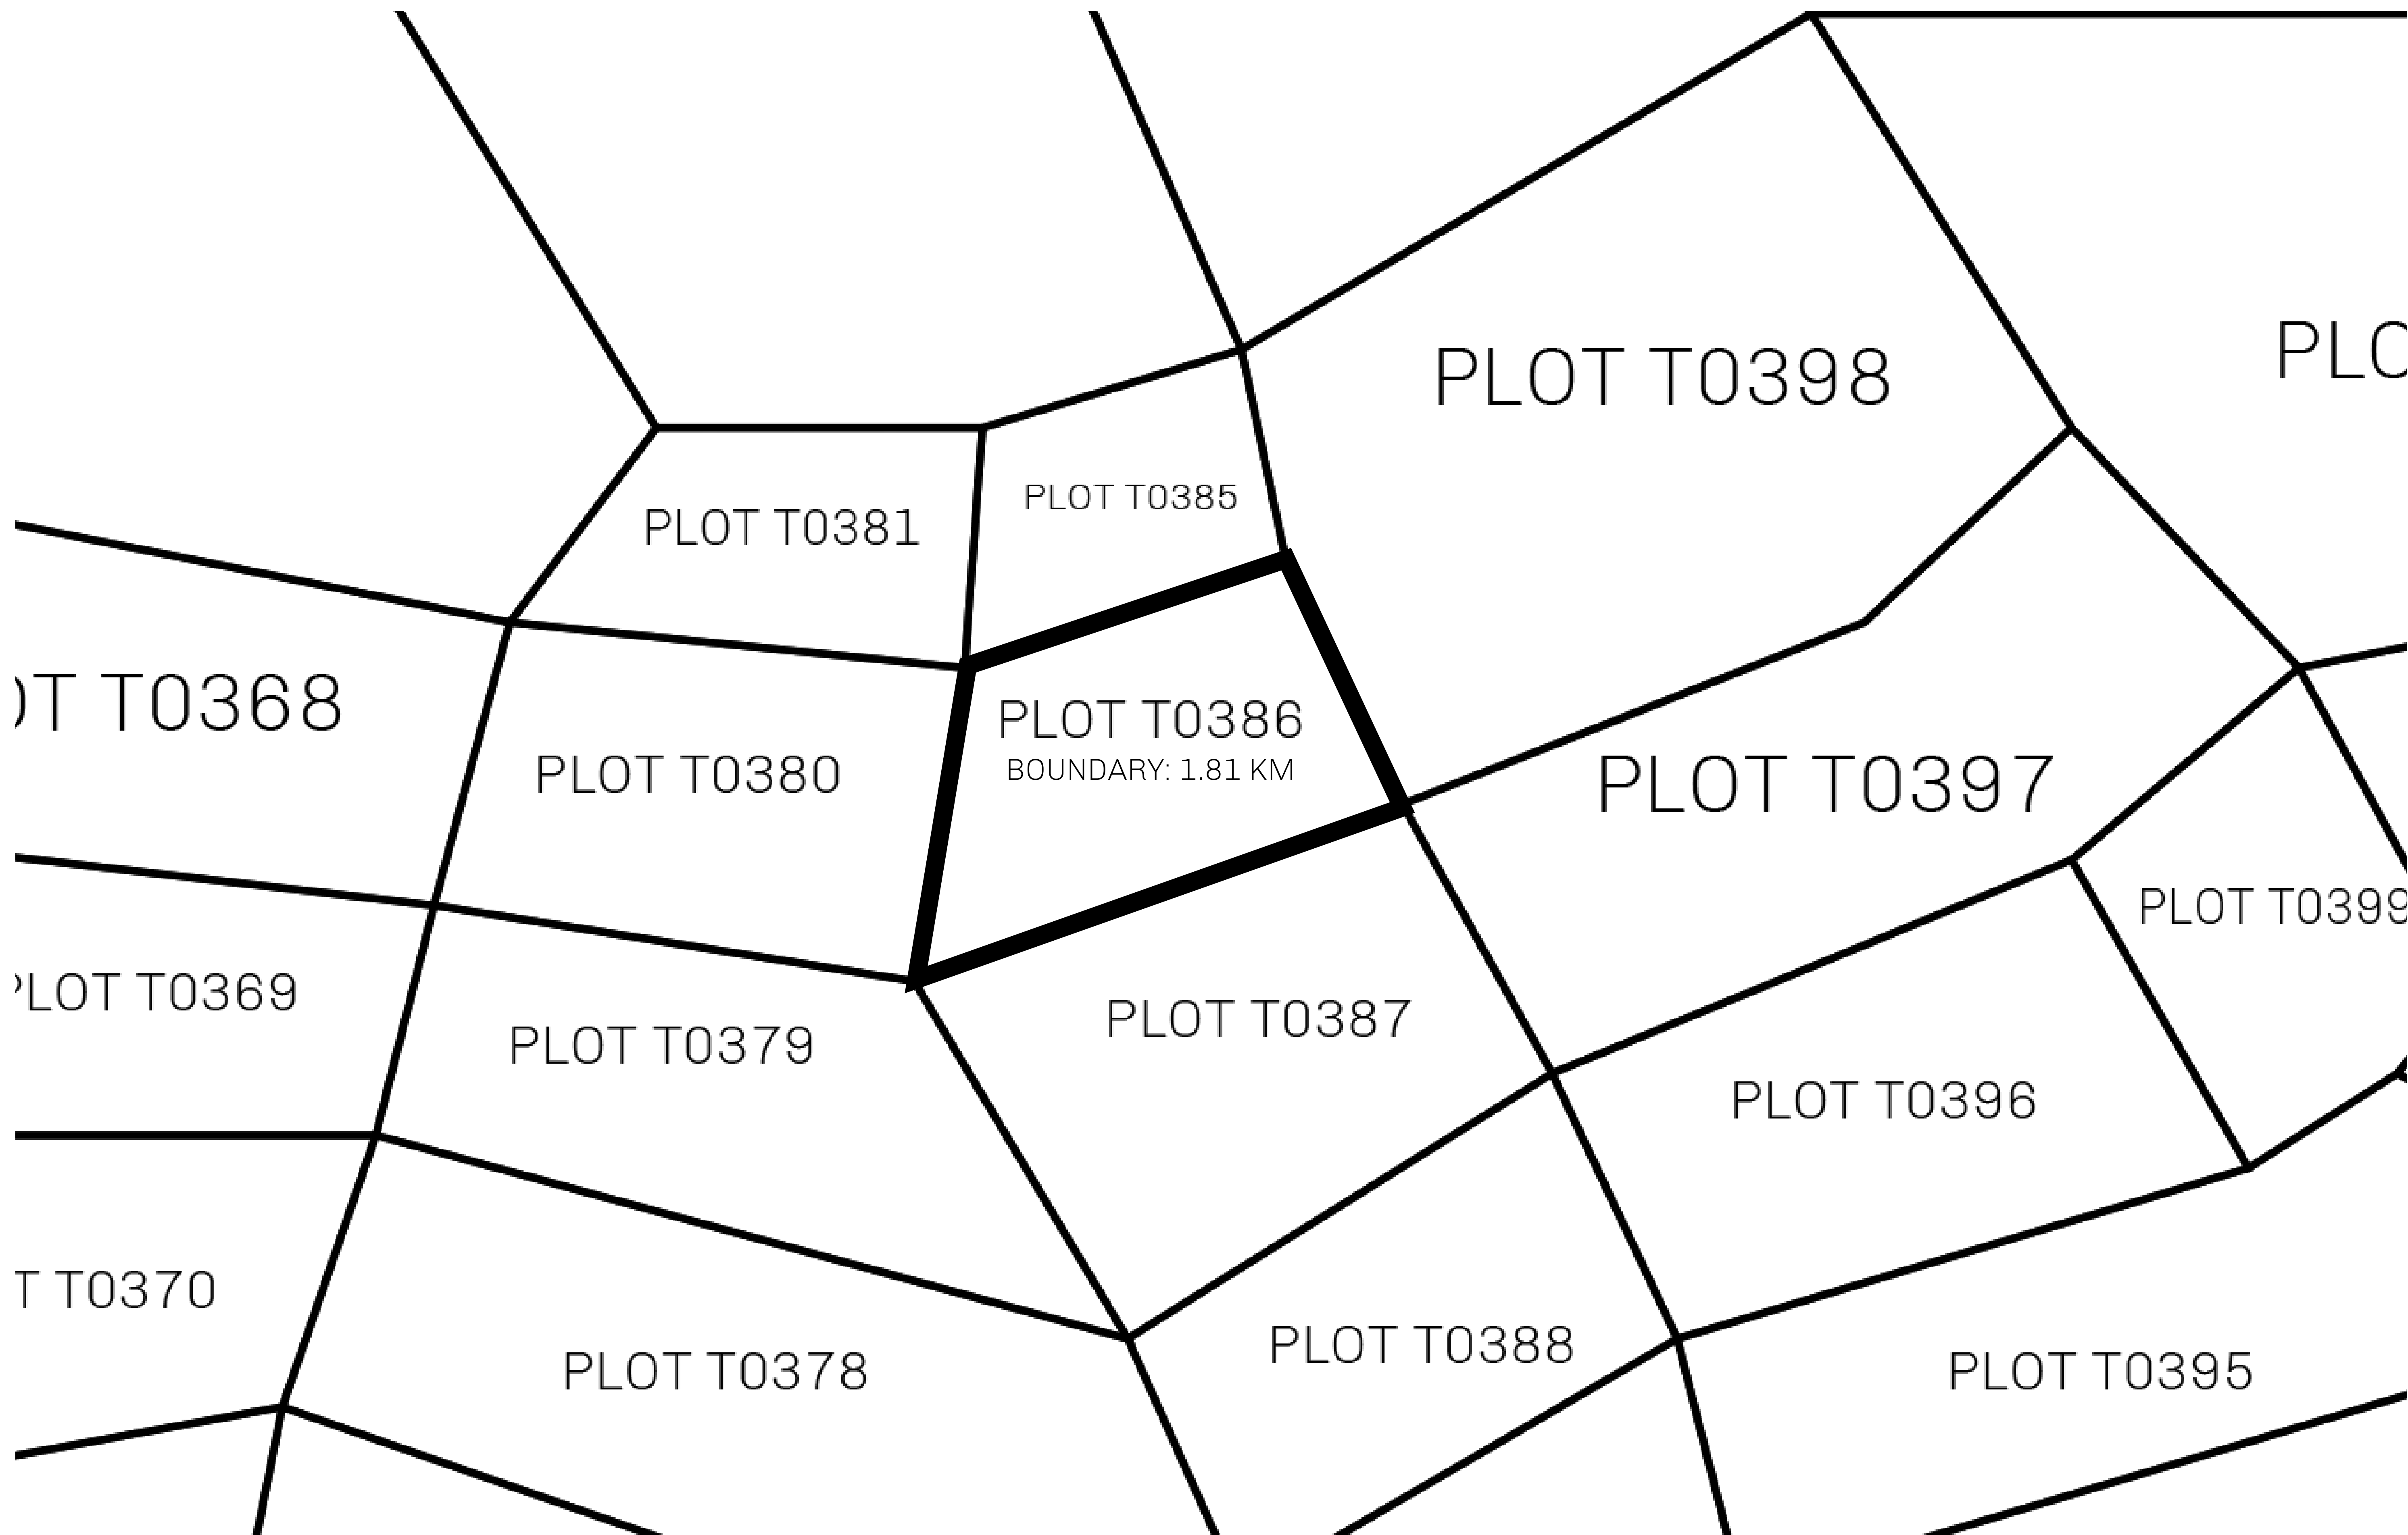

### THE SPANISH ARMADA

The most flamboyant of all of the states, this Spanish-speaking territory houses a clash of cultures. From the LTT trades in the El Mercado district to the solicitations for invites to the Great Empire, and even the traveling Caravans, it is a transient place; people are always on the move on the way to the Great Empire or a trek through the Dividing Range to the Royaume De Satoshi. Commerce uses derivations of LTT such as LTTE, LTTB, and LTTTC.

### GEOGRAPHY

COASTLINE	193.03 KM (119.94 MILES)
BORDERS	OCEAN, THE GREAT EMPIRE
HIGHEST POINT	MT ELEUTHERIA +1392 M
LOWEST POINT	PUERTO DE LTT 0 M
PLOTS	1045
SCALE	1:50000

<b>H.M. LNFT Land Registry</b>		TITLE NUMBER	
		<b>T0386-221121</b>	
ADMINISTRATIVE AREA	<b>TERRITORIO LTT ST</b>	ISSUED <b>22 November 2021</b> <i>BJ.</i>	SCALE <b>1/50000</b>
OWNER ENTITLEMENT	<b>Type W-T: Share of 0.1% of all BUN sales (rewarded in Credits) plus 1% of all LTT redeemed based on number of NFT Stories minted; Mint 4 NFT Stories</b>		

OFFICIAL PERSPECTIVE SHEET FOR FILING  
Indicate vantage point for each drawing. Copy and  
mark each sheet required prior to filing.

Guide - Vantage point should be  
indicated as shown in the diagram: