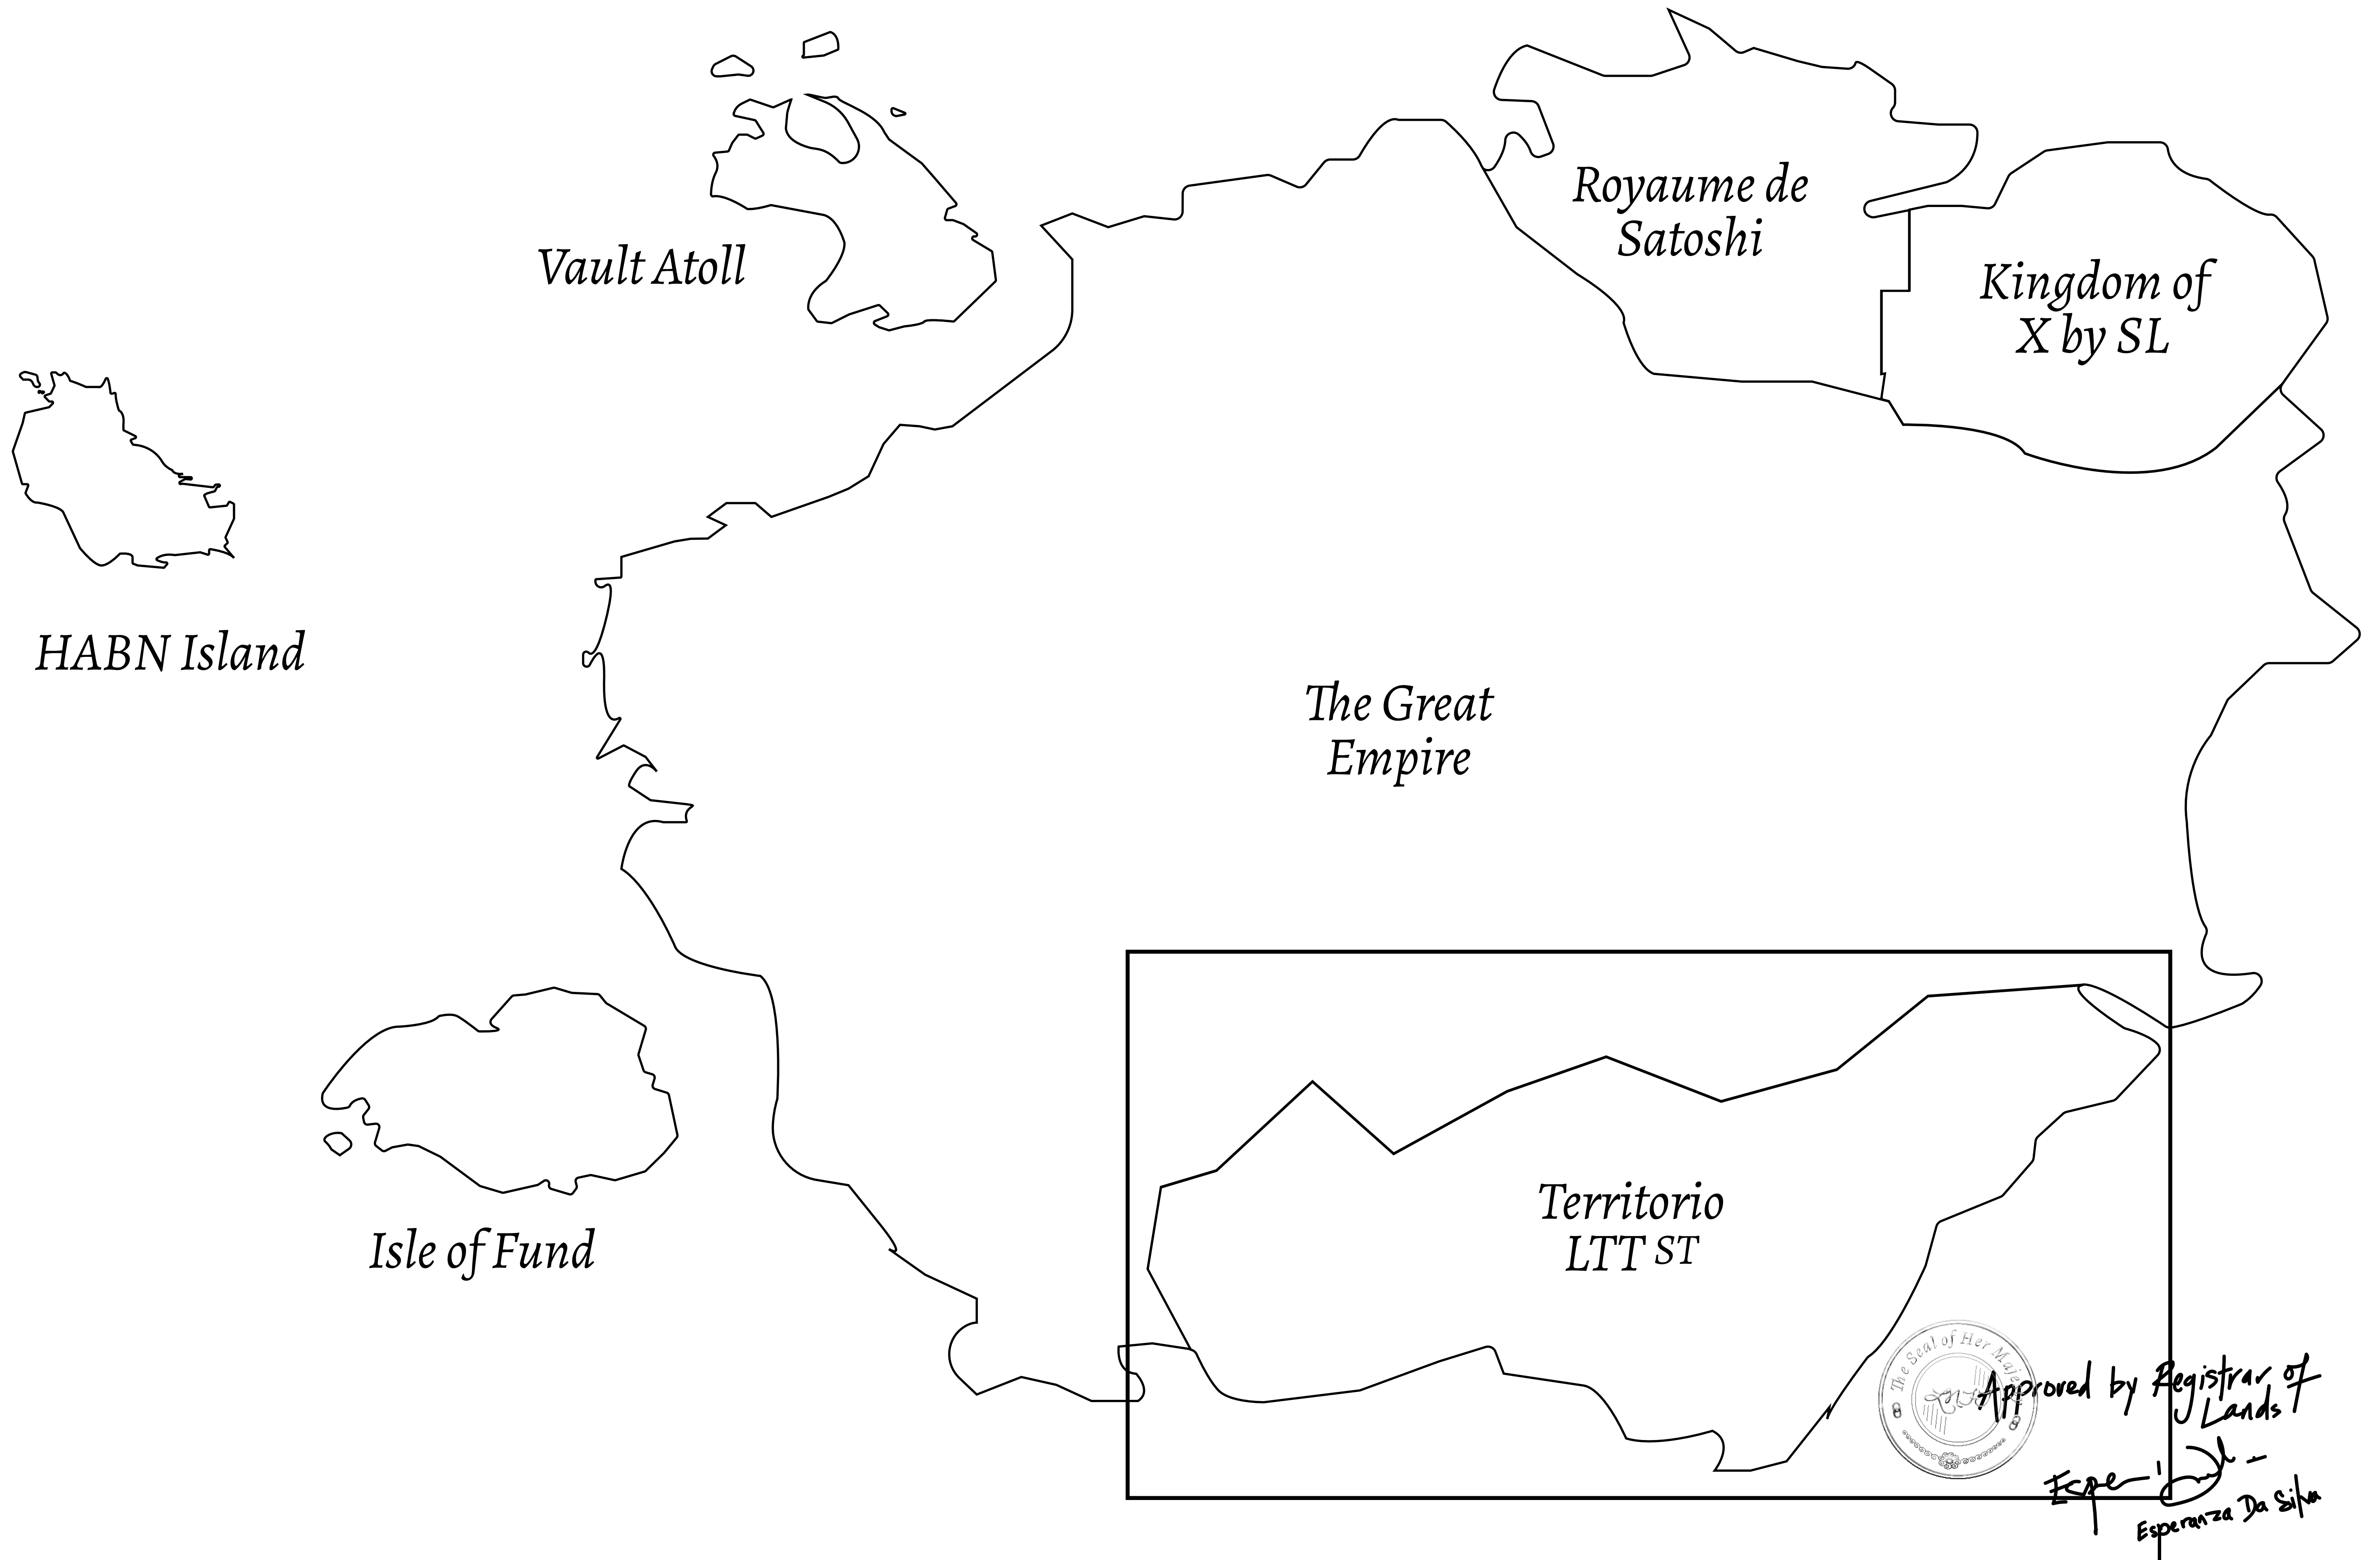

### THE SPANISH ARMADA

The most flamboyant of all of the states, this Spanish-speaking territory houses a clash of cultures. From the LTT trades in the El Mercado district to the solicitations for invites to the Great Empire, and even the traveling Caravans, it is a transient place; people are always on the move on the way to the Great Empire or a trek through the Dividing Range to the Royaume De Satoshi. Commerce uses derivations of LTT such as LTTE, LTTB, and LTTTC.

### GEOGRAPHY

COASTLINE	193.03 KM (119.94 MILES)
BORDERS	OCEAN, THE GREAT EMPIRE
HIGHEST POINT	MT ELEUTHERIA +1392 M
LOWEST POINT	PUERTO DE LTT 0 M
PLOTS	1045
SCALE	1:50000

<b>H.M. LNFT Land Registry</b>		TITLE NUMBER	
		<b>T0386-221121</b>	
ADMINISTRATIVE AREA	<b>TERRITORIO LTT ST</b>	ISSUED <b>22 November 2021</b> <i>BJ.</i>	SCALE <b>1/50000</b>
OWNER ENTITLEMENT	<b>Type W-T: Share of 0.1% of all BUN sales (rewarded in Credits) plus 1% of all LTT redeemed based on number of NFT Stories minted; Mint 4 NFT Stories</b>		