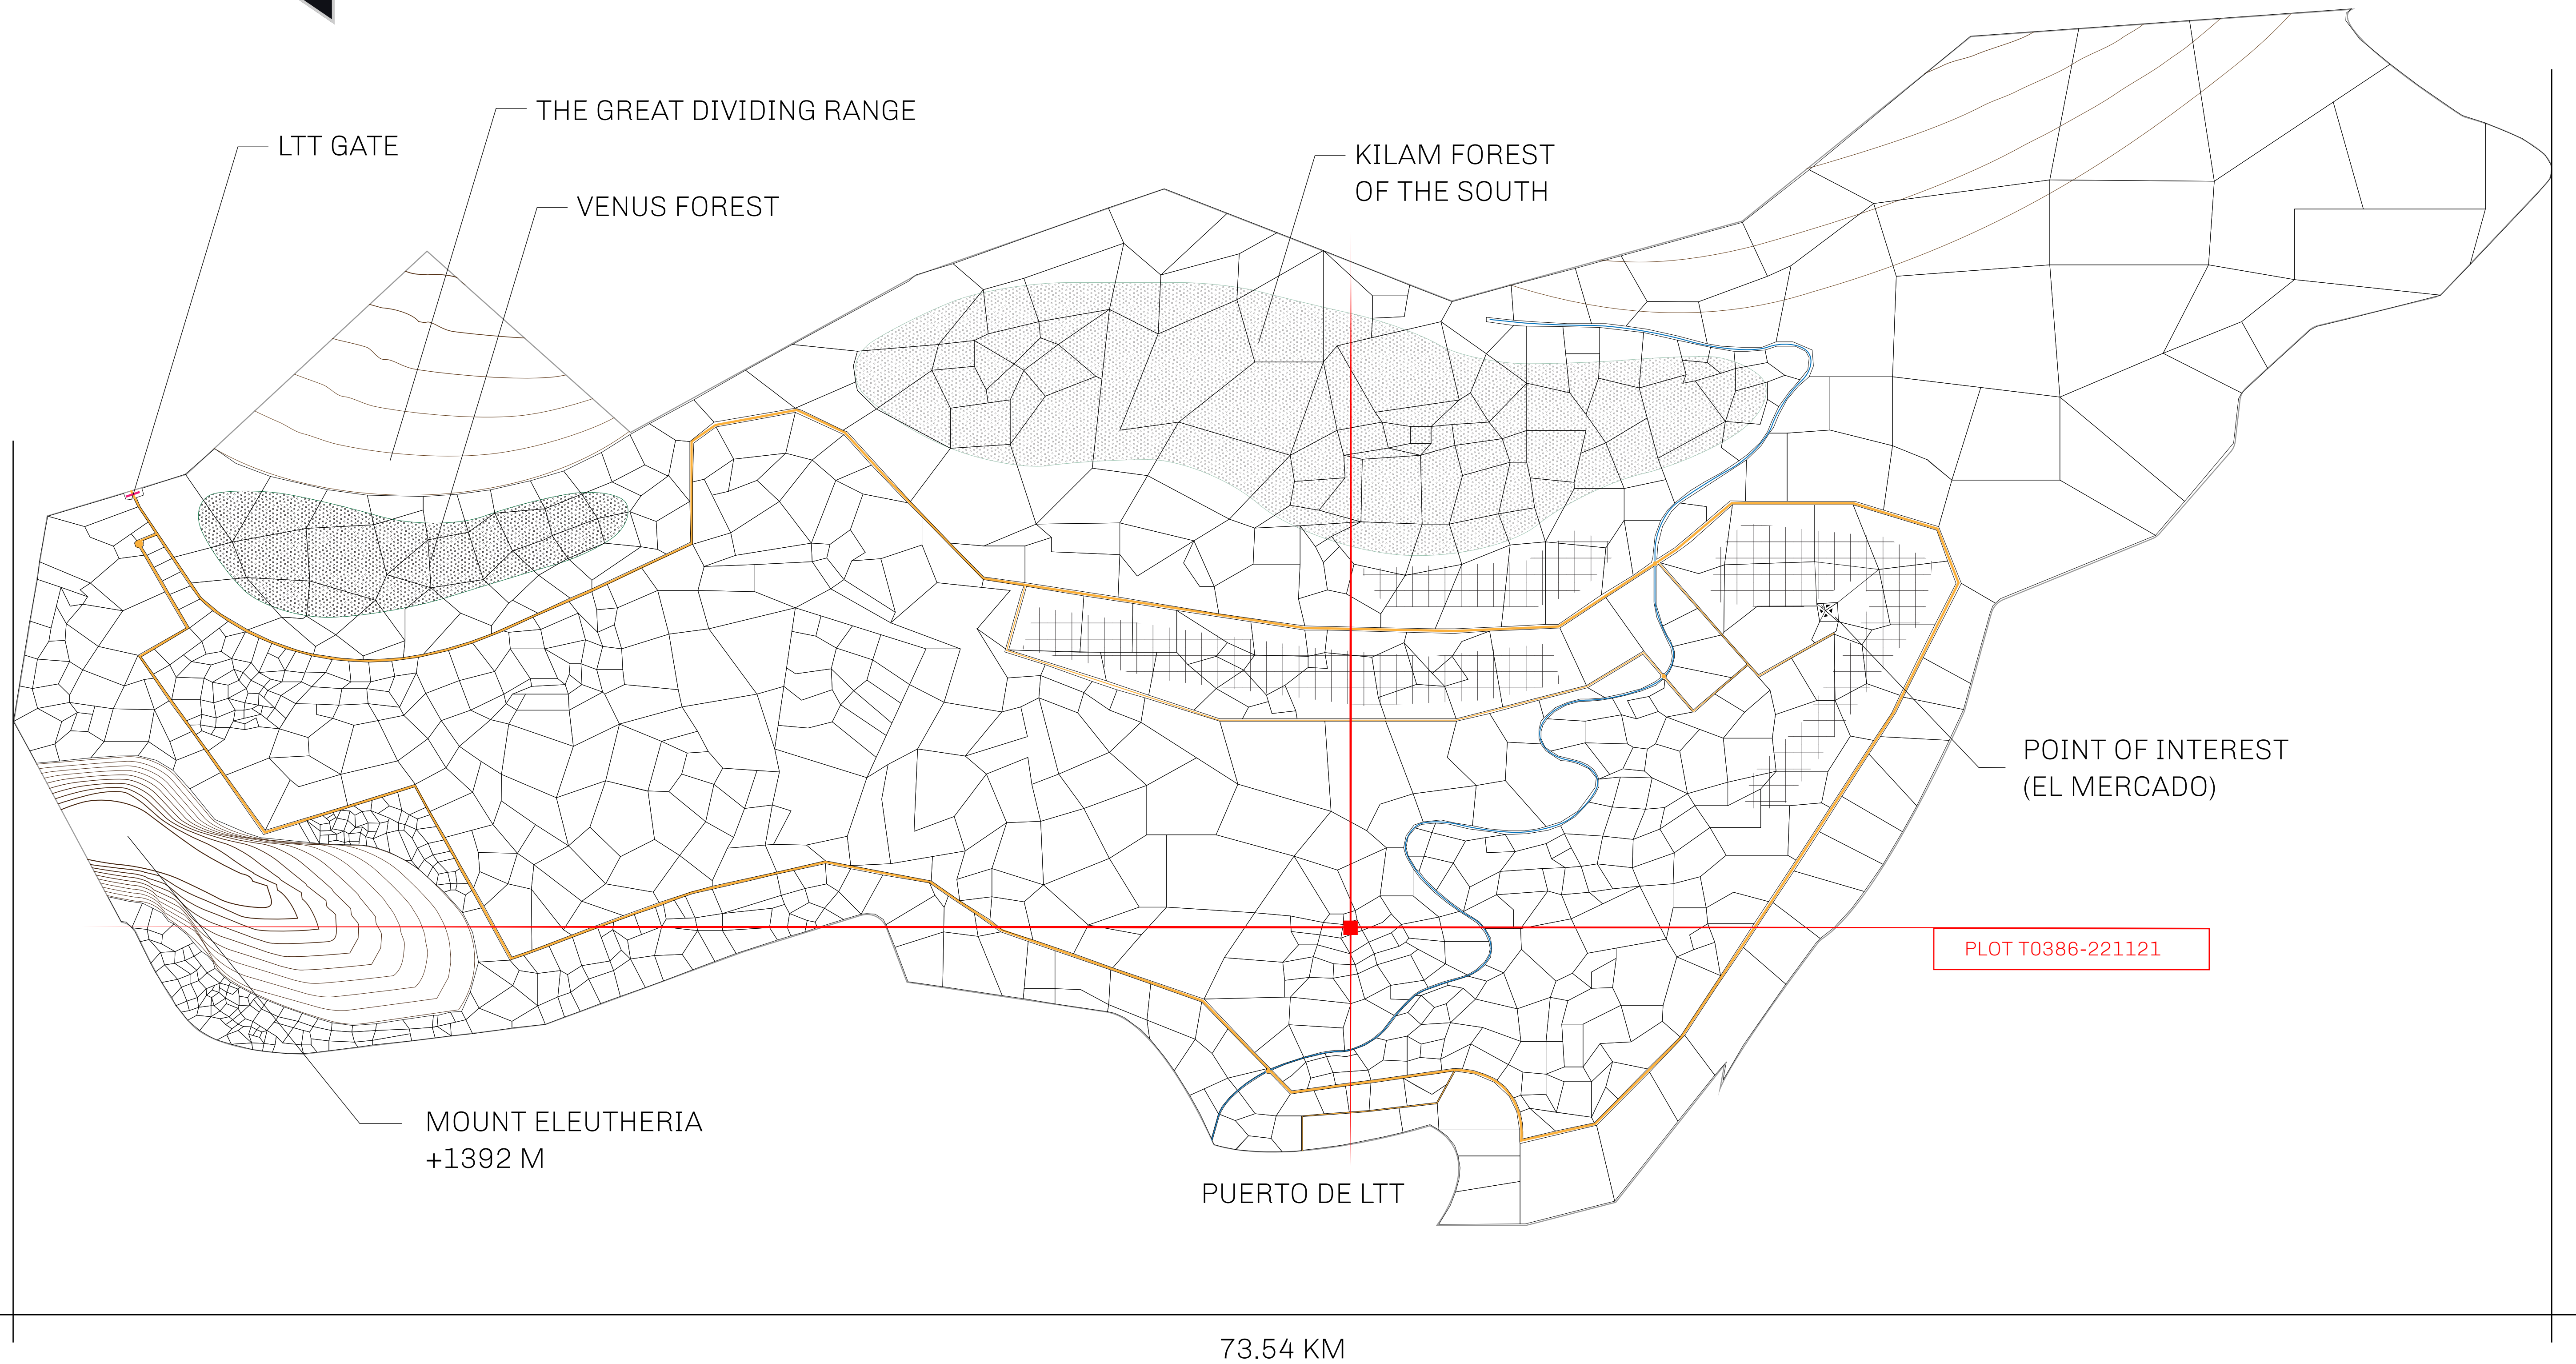

### THE SPANISH ARMADA

The most flamboyant of all of the states, this Spanish-speaking territory houses a clash of cultures. From the LTT trades in the El Mercado district to the solicitations for invites to the Great Empire, and even the traveling Caravans, it is a transient place; people are always on the move on the way to the Great Empire or a trek through the Dividing Range to the Royaume De Satoshi. Commerce uses derivations of LTT such as LTTE, LTTB, and LTTTC.

### GEOGRAPHY

COASTLINE	193.03 KM (119.94 MILES)
BORDERS	OCEAN, THE GREAT EMPIRE
HIGHEST POINT	MT ELEUTHERIA +1392 M
LOWEST POINT	PUERTO DE LTT 0 M
PLOTS	1045
SCALE	1:50000

<b>H.M. LNFT Land Registry</b>		TITLE NUMBER	
		<b>T0386-221121</b>	
ADMINISTRATIVE AREA	<b>TERRITORIO LTT ST</b>	ISSUED <b>22 November 2021</b> <i>BJ.</i>	SCALE <b>1/50000</b>
OWNER ENTITLEMENT	<b>Type W-T: Share of 0.1% of all BUN sales (rewarded in Credits) plus 1% of all LTT redeemed based on number of NFT Stories minted; Mint 4 NFT Stories</b>		

OFFICIAL PERSPECTIVE SHEET FOR FILING  
Indicate vantage point for each drawing. Copy and  
mark each sheet required prior to filing.

Guide - Vantage point should be  
indicated as shown in the diagram: