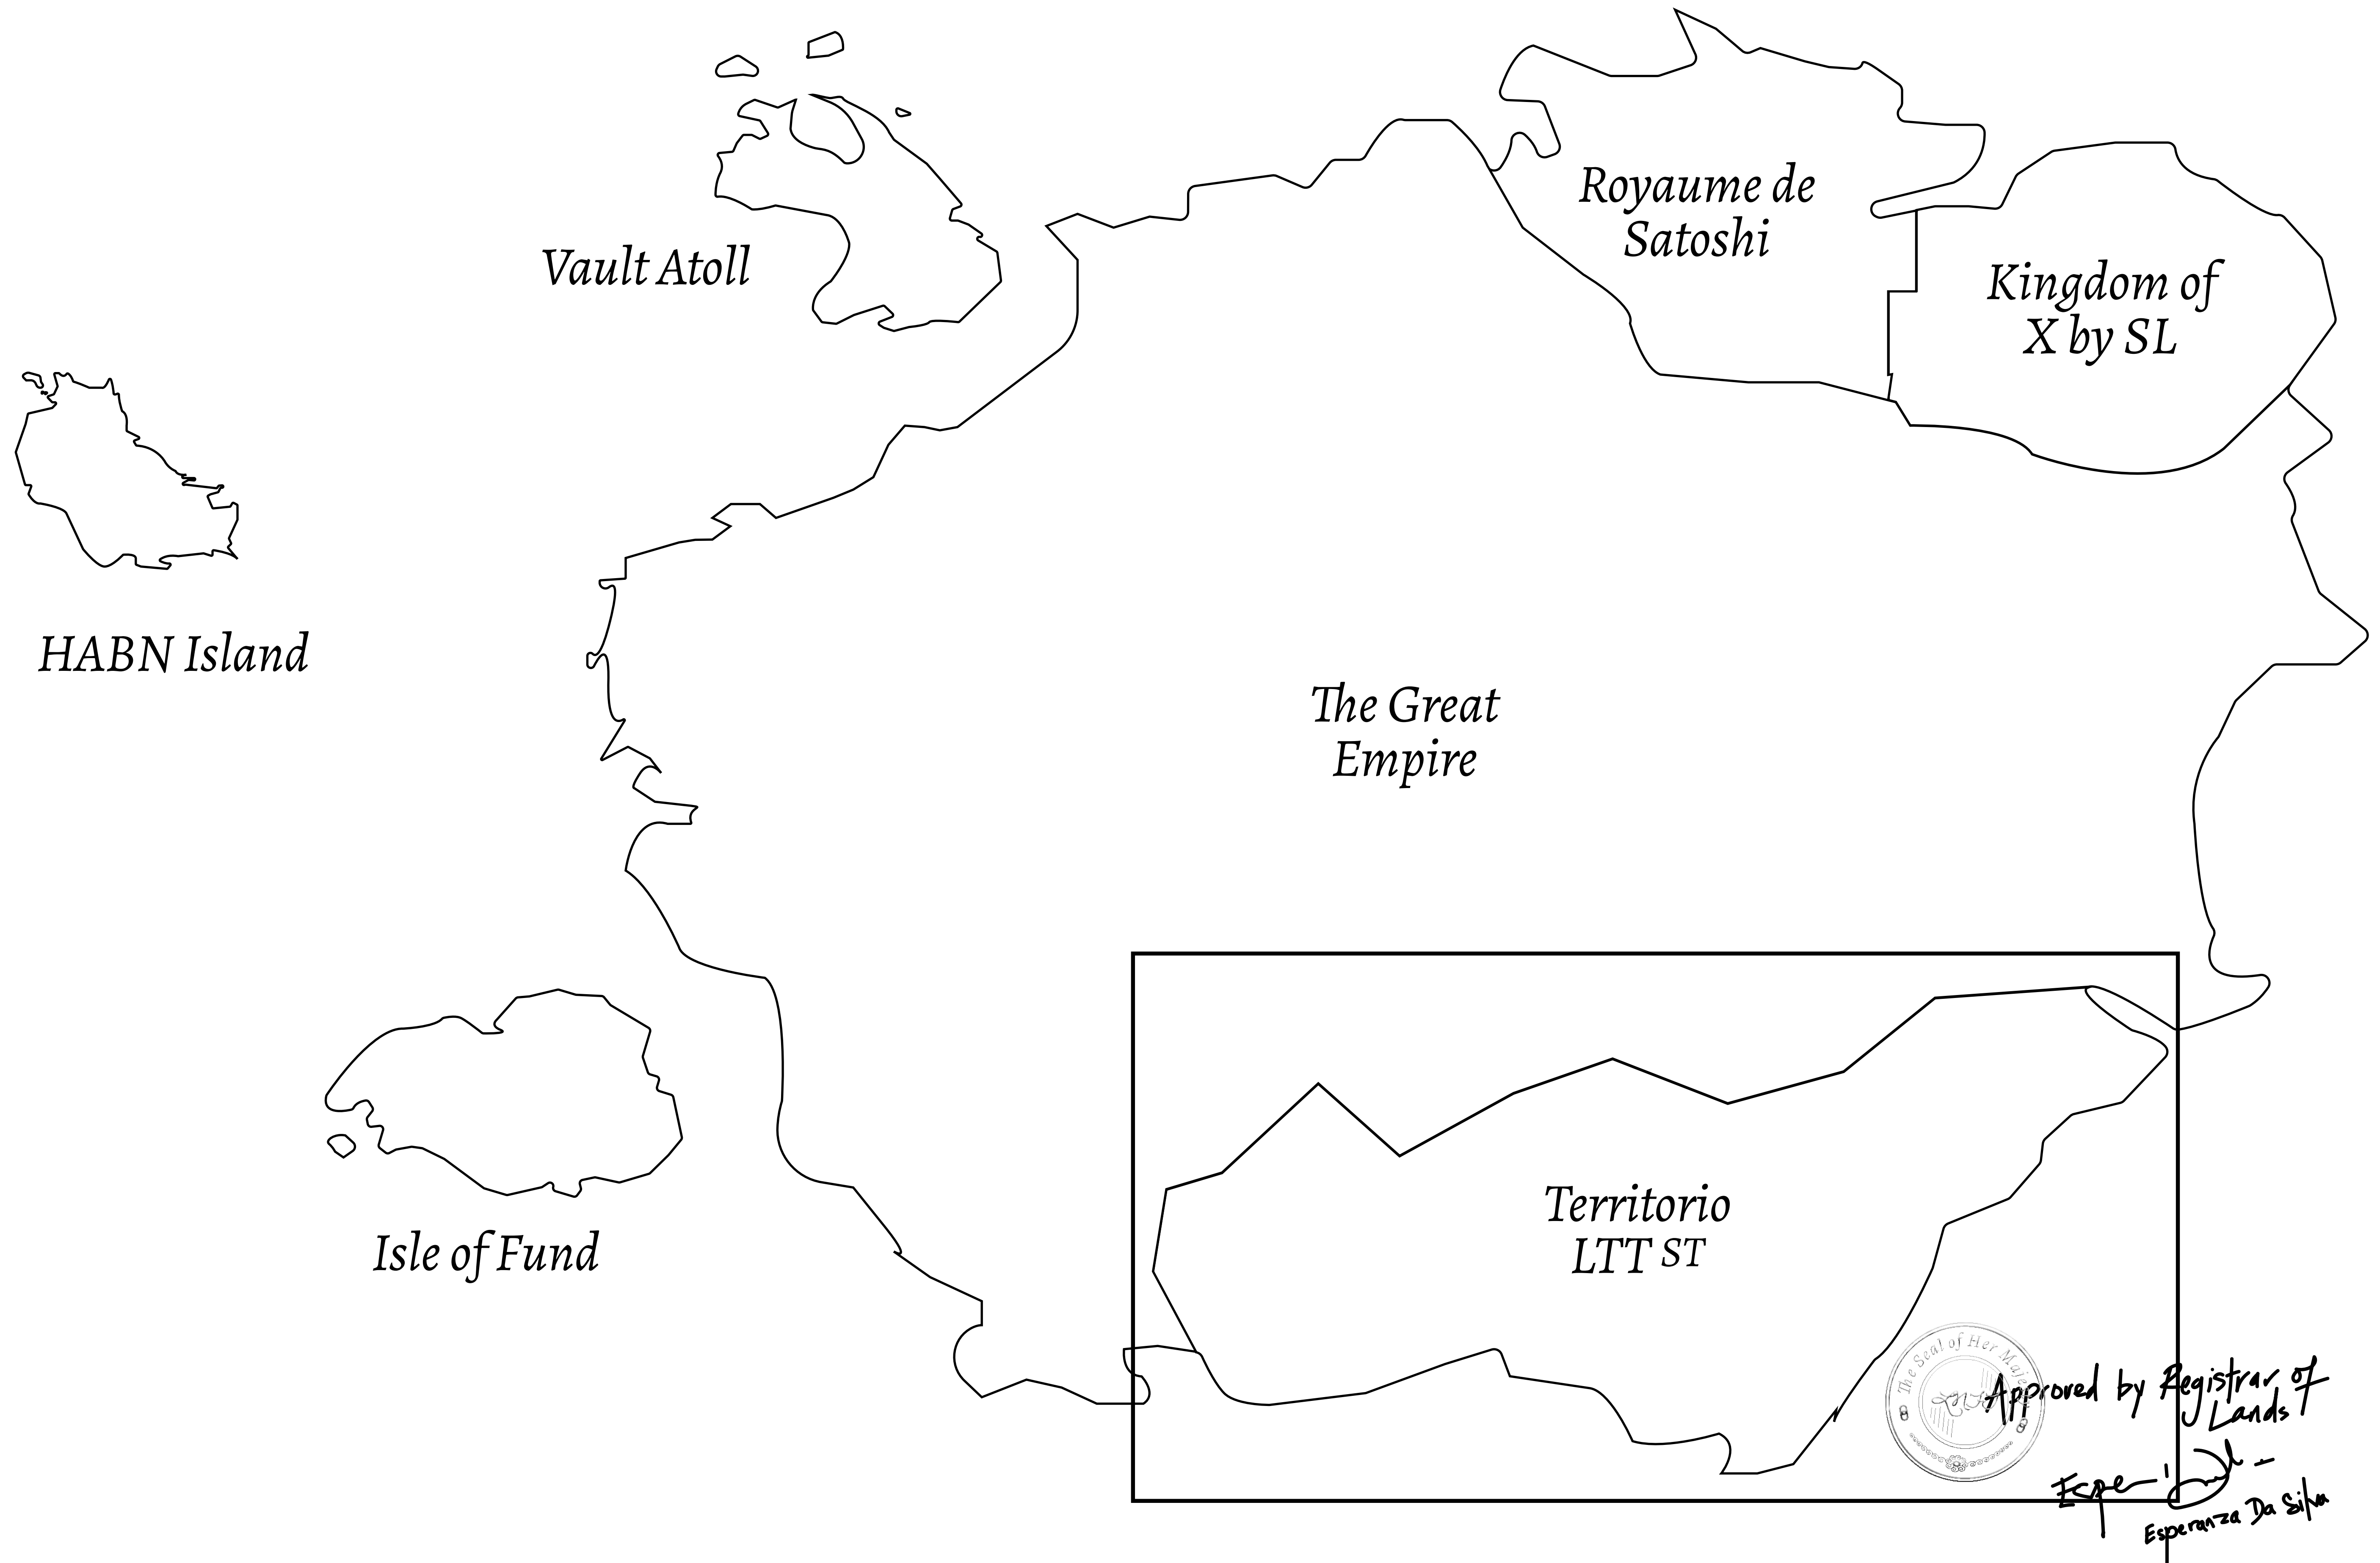

LOOT NFT WORLD

THE SPANISH ARMADA

The most flamboyant of all of the states, this Spanish-speaking territory houses a clash of cultures. From the LTT trades in the El Mercado district to the solicitations for invites to the Great Empire, and even the traveling Caravans, it is a transient place; people are always on the move on the way to the Great Empire or a trek through the Dividing Range to the Royaume De Satoshi. Commerce uses derivations of LTT such as LTTE, LTTB, and LTTTC.

GEOGRAPHY

COASTLINE	193.03 KM (119.94 MILES)
BORDERS	OCEAN, THE GREAT EMPIRE
HIGHEST POINT	MT ELEUTHERIA +1392 M
LOWEST POINT	PUERTO DE LTT 0 M
PLOTS	1045
SCALE	1:50000

H.M. LNFT Land Registry		TITLE NUMBER	
		T0383-221121	
ADMINISTRATIVE AREA	TERRITORIO LTT ST	ISSUED 22 November 2021 <i>bl.</i>	SCALE 1/50000
OWNER ENTITLEMENT	Type W-T: Share of 0.1% of all BUN sales (rewarded in Credits) plus 1% of all LTT redeemed based on number of NFT Stories minted; Mint 4 NFT Stories		