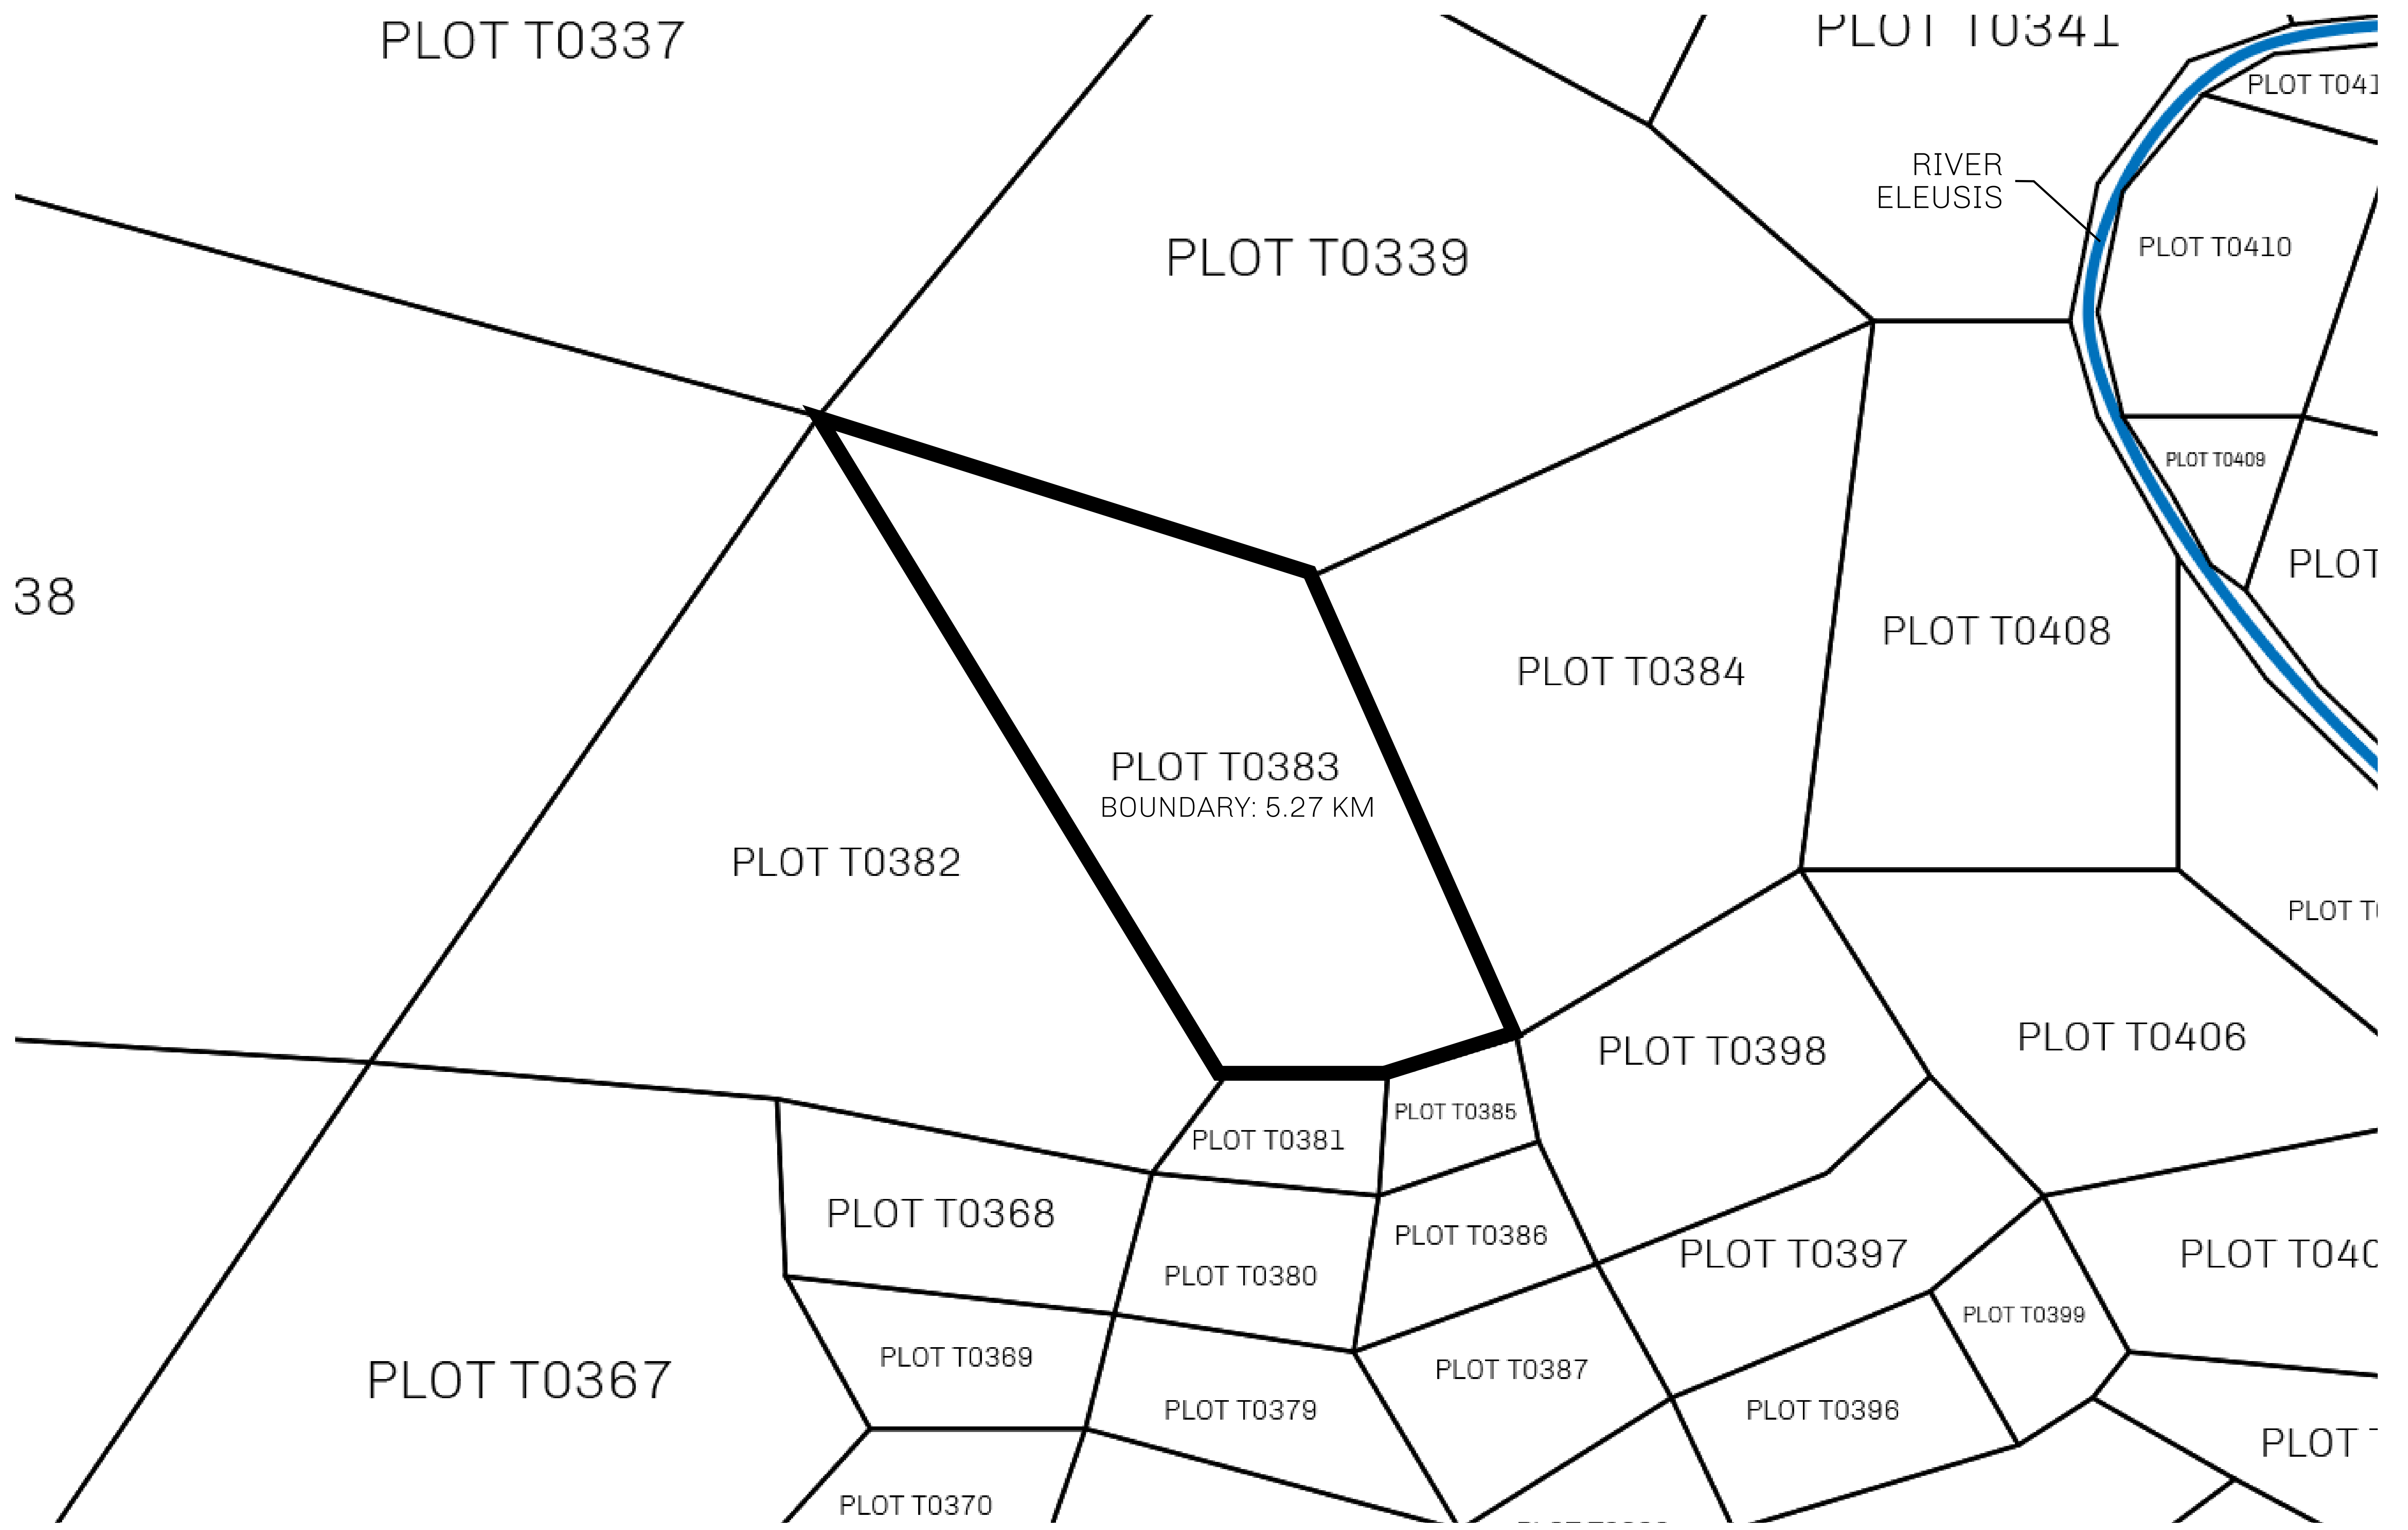

LOOT NFT WORLD

THE SPANISH ARMADA

The most flamboyant of all of the states, this Spanish-speaking territory houses a clash of cultures. From the LTT trades in the El Mercado district to the solicitations for invites to the Great Empire, and even the traveling Caravans, it is a transient place; people are always on the move on the way to the Great Empire or a trek through the Dividing Range to the Royaume De Satoshi. Commerce uses derivations of LTT such as LTTE, LTTB, and LTTTC.

GEOGRAPHY

COASTLINE	193.03 KM (119.94 MILES)
BORDERS	OCEAN, THE GREAT EMPIRE
HIGHEST POINT	MT ELEUTHERIA +1392 M
LOWEST POINT	PUERTO DE LTT 0 M
PLOTS	1045
SCALE	1:50000

H.M. LNFT Land Registry		TITLE NUMBER	
		T0383-221121	
ADMINISTRATIVE AREA	TERRITORIO LTT ST	ISSUED 22 November 2021 <i>bl.</i>	SCALE 1/50000
OWNER ENTITLEMENT	Type W-T: Share of 0.1% of all BUN sales (rewarded in Credits) plus 1% of all LTT redeemed based on number of NFT Stories minted; Mint 4 NFT Stories		

OFFICIAL PERSPECTIVE SHEET FOR FILING
Indicate vantage point for each drawing. Copy and
mark each sheet required prior to filing.

Guide - Vantage point should be
indicated as shown in the diagram: