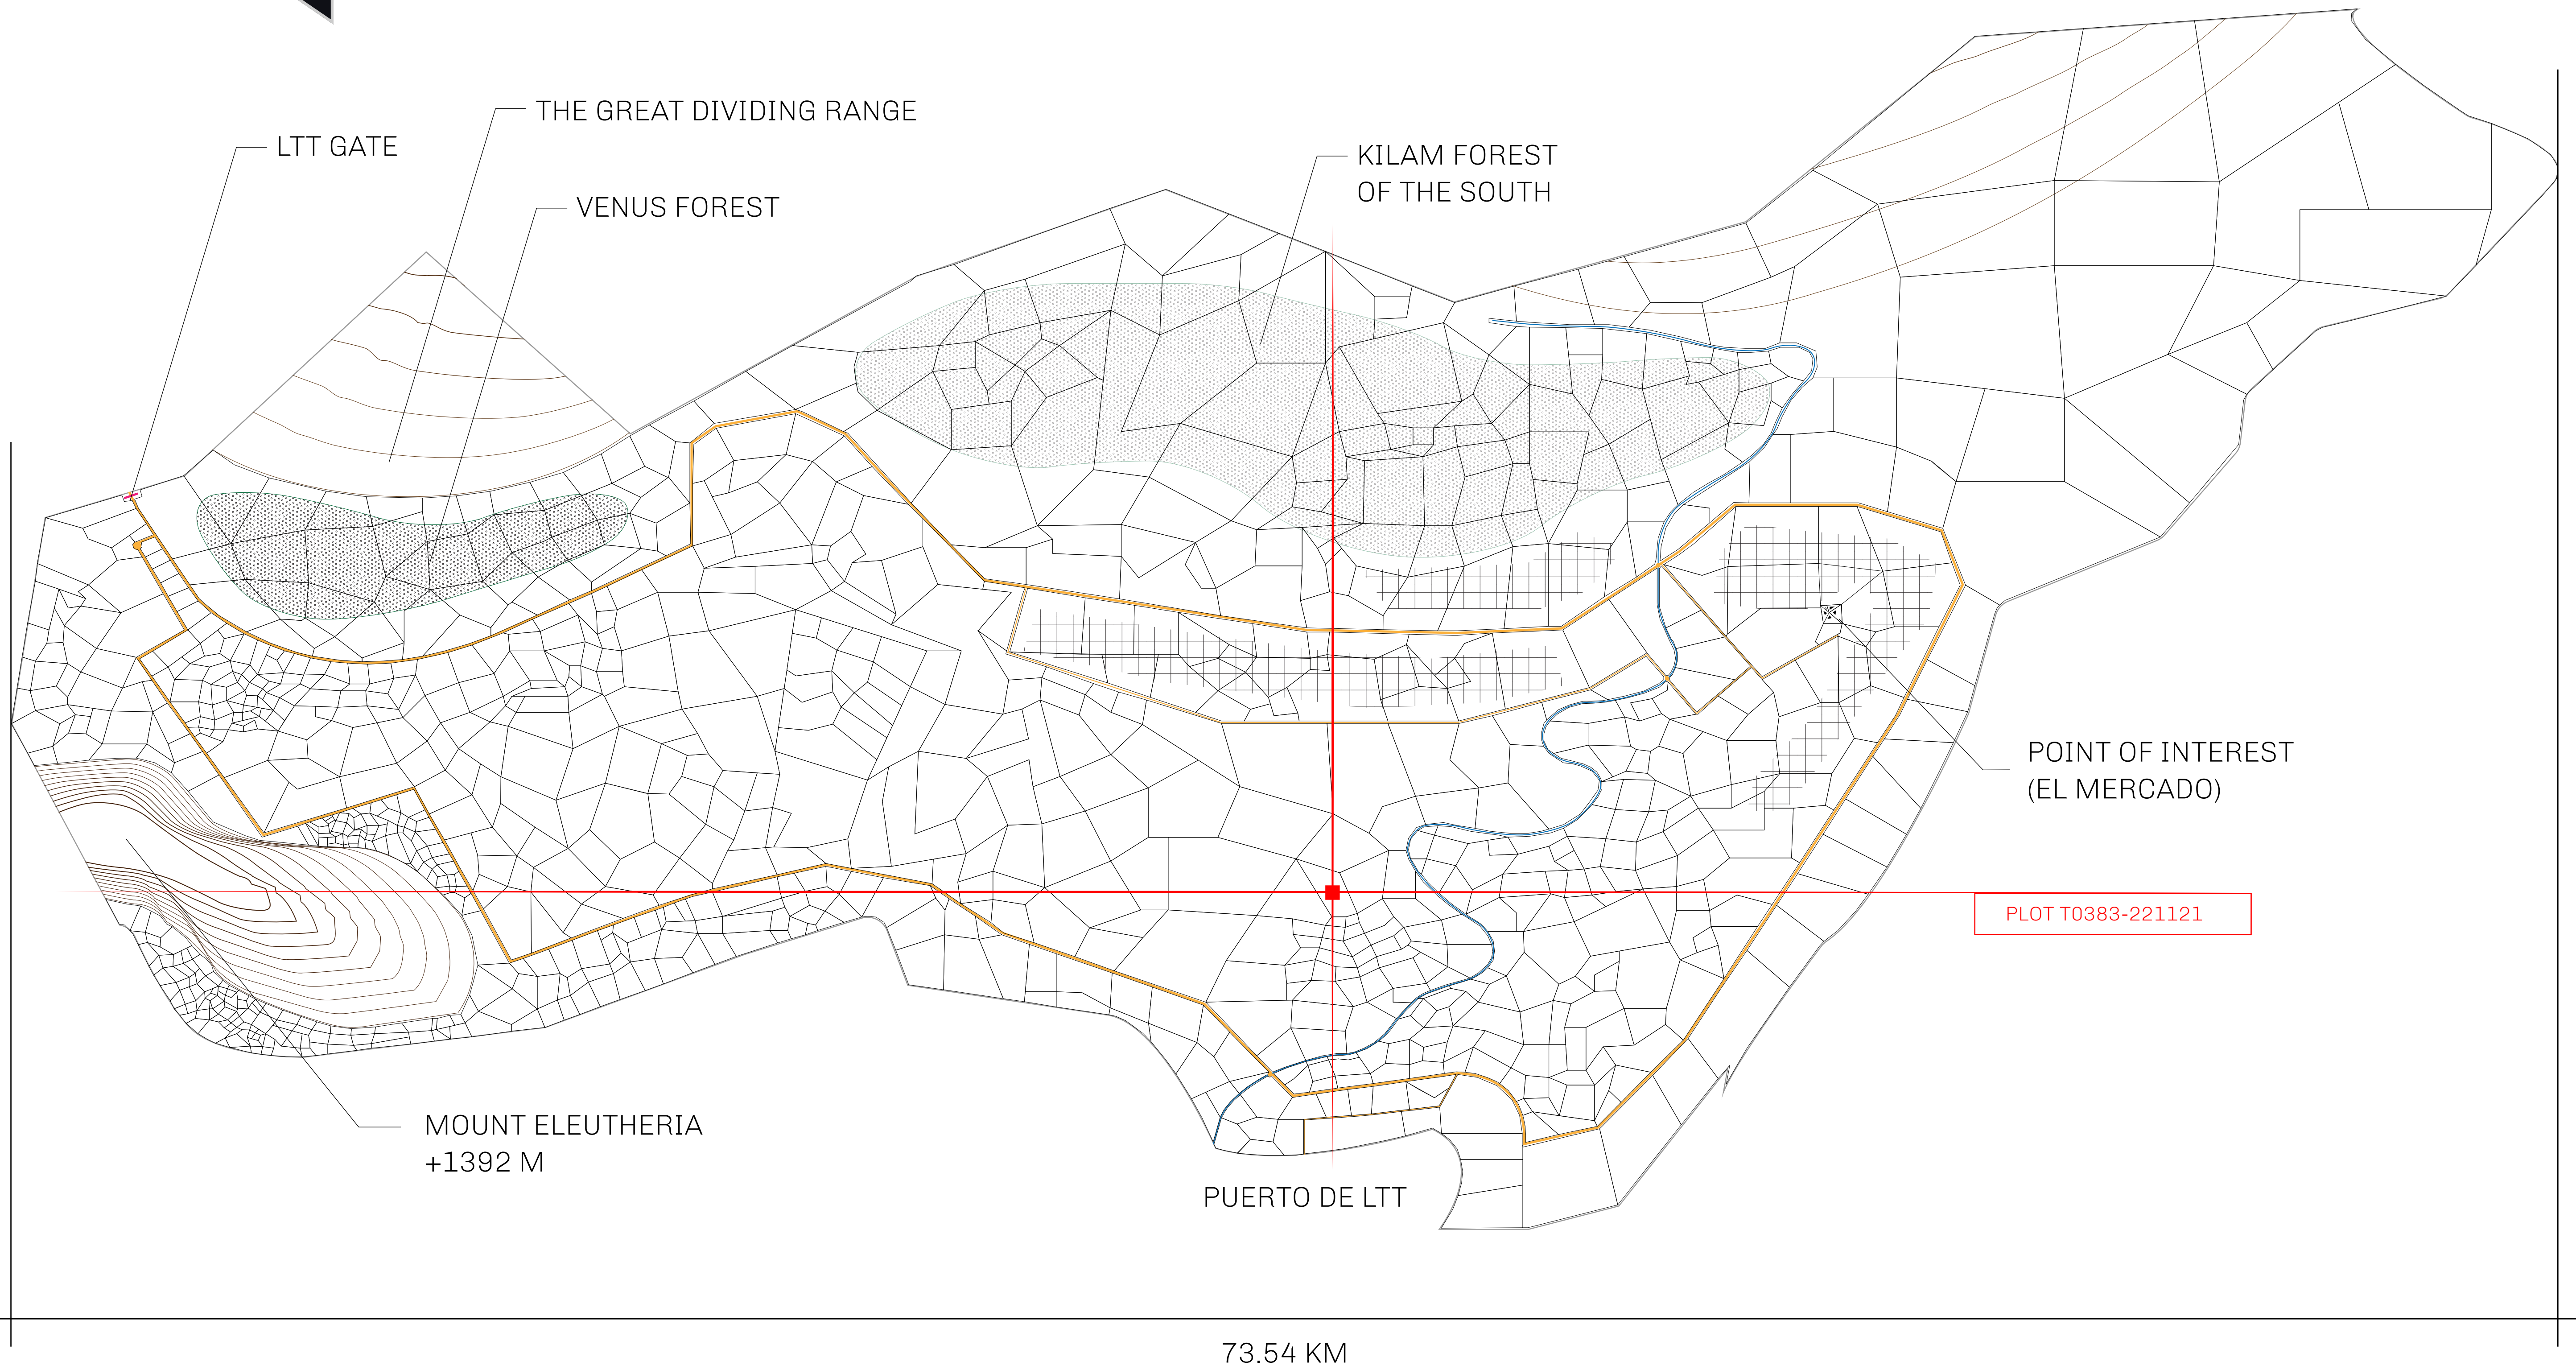

LOOT NFT WORLD

THE SPANISH ARMADA

The most flamboyant of all of the states, this Spanish-speaking territory houses a clash of cultures. From the LTT trades in the El Mercado district to the solicitations for invites to the Great Empire, and even the traveling Caravans, it is a transient place; people are always on the move on the way to the Great Empire or a trek through the Dividing Range to the Royaume De Satoshi. Commerce uses derivations of LTT such as LTTE, LTTB, and LTTTC.

GEOGRAPHY

COASTLINE	193.03 KM (119.94 MILES)
BORDERS	OCEAN, THE GREAT EMPIRE
HIGHEST POINT	MT ELEUTHERIA +1392 M
LOWEST POINT	PUERTO DE LTT 0 M
PLOTS	1045
SCALE	1:50000

H.M. LNFT Land Registry		TITLE NUMBER	
		T0383-221121	
ADMINISTRATIVE AREA	TERRITORIO LTT ST	ISSUED 22 November 2021 <i>bl.</i>	SCALE 1/50000
OWNER ENTITLEMENT	Type W-T: Share of 0.1% of all BUN sales (rewarded in Credits) plus 1% of all LTT redeemed based on number of NFT Stories minted; Mint 4 NFT Stories		

OFFICIAL PERSPECTIVE SHEET FOR FILING
Indicate vantage point for each drawing. Copy and
mark each sheet required prior to filing.

Guide - Vantage point should be
indicated as shown in the diagram: