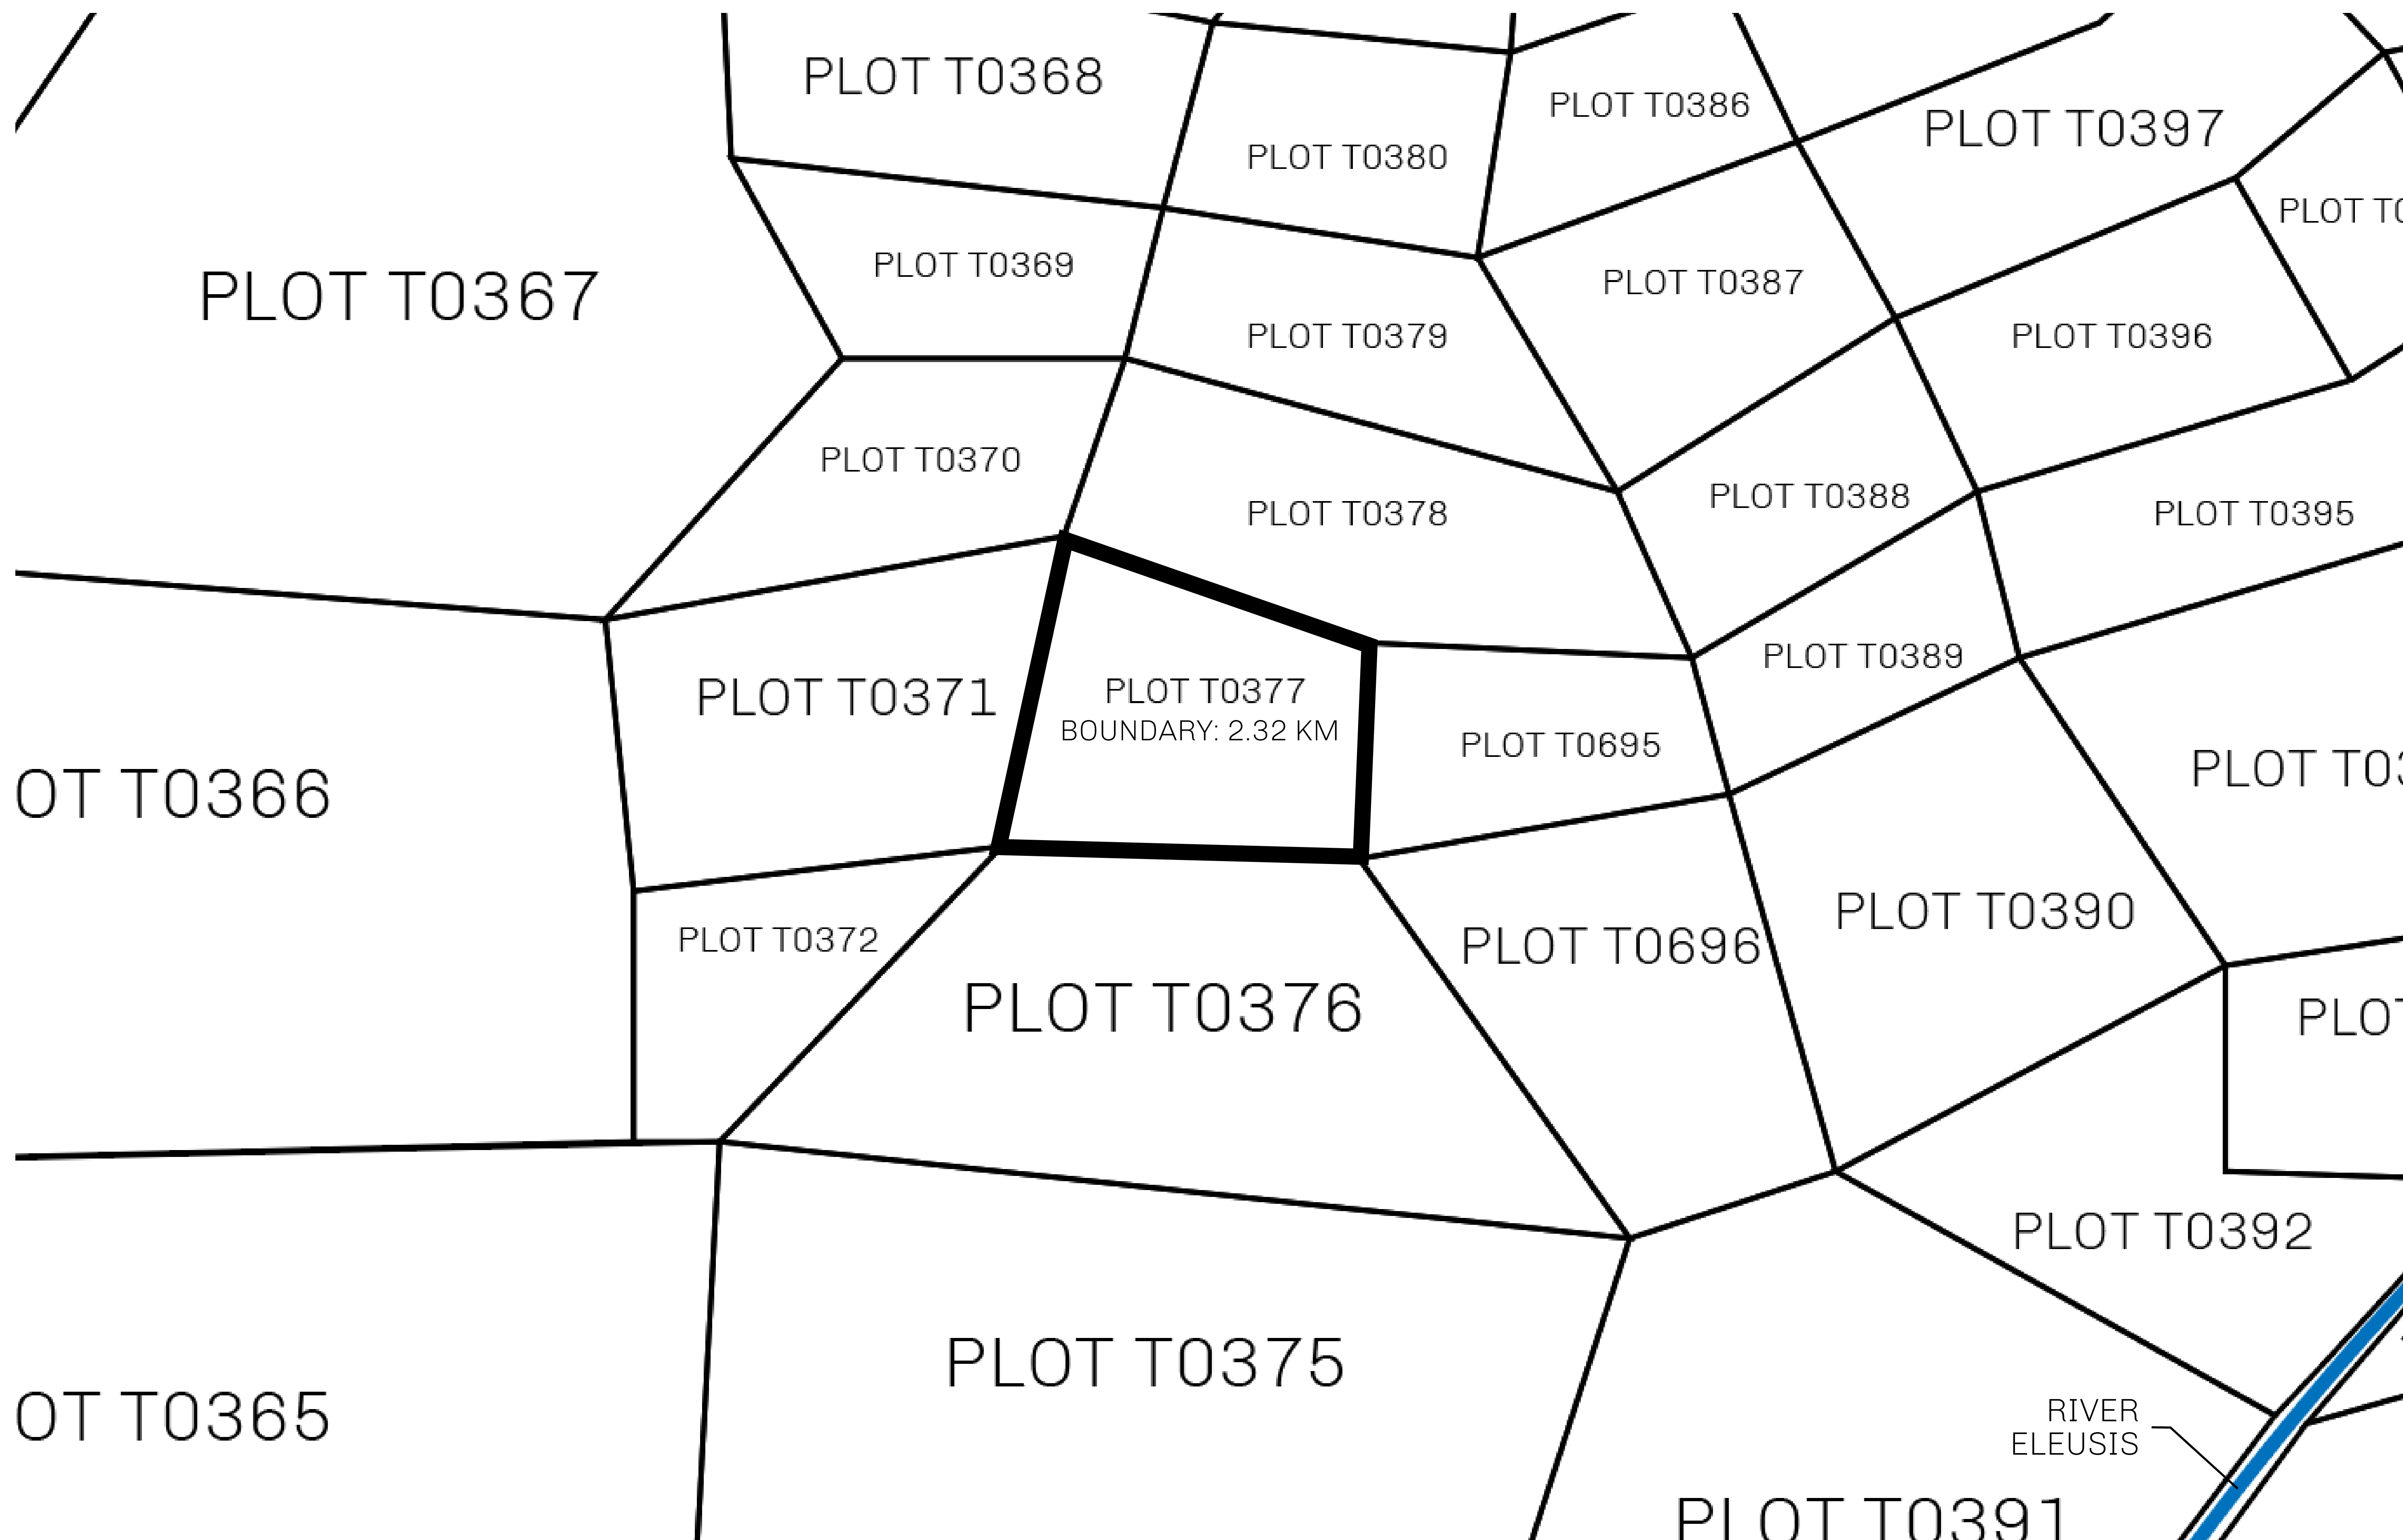

### THE SPANISH ARMADA

The most flamboyant of all of the states, this Spanish-speaking territory houses a clash of cultures. From the LTT trades in the El Mercado district to the solicitations for invites to the Great Empire, and even the traveling Caravans, it is a transient place; people are always on the move on the way to the Great Empire or a trek through the Dividing Range to the Royaume De Satoshi. Commerce uses derivations of LTT such as LTTE, LTTB, and LTTTC.

### GEOGRAPHY

COASTLINE	193.03 KM (119.94 MILES)
BORDERS	OCEAN, THE GREAT EMPIRE
HIGHEST POINT	MT ELEUTHERIA +1392 M
LOWEST POINT	PUERTO DE LTT 0 M
PLOTS	1045
SCALE	1:50000

<b>H.M. LNFT Land Registry</b>		TITLE NUMBER	
		<b>T0377-221121</b>	
ADMINISTRATIVE AREA	<b>TERRITORIO LTT ST</b>	ISSUED <b>22 November 2021</b> <i>bj.</i>	SCALE <b>1/50000</b>
OWNER ENTITLEMENT	<b>Type W-T: Share of 0.1% of all BUN sales (rewarded in Credits) plus 1% of all LTT redeemed based on number of NFT Stories minted; Mint 4 NFT Stories</b>		

OFFICIAL PERSPECTIVE SHEET FOR FILING  
Indicate vantage point for each drawing. Copy and  
mark each sheet required prior to filing.

Guide - Vantage point should be  
indicated as shown in the diagram: