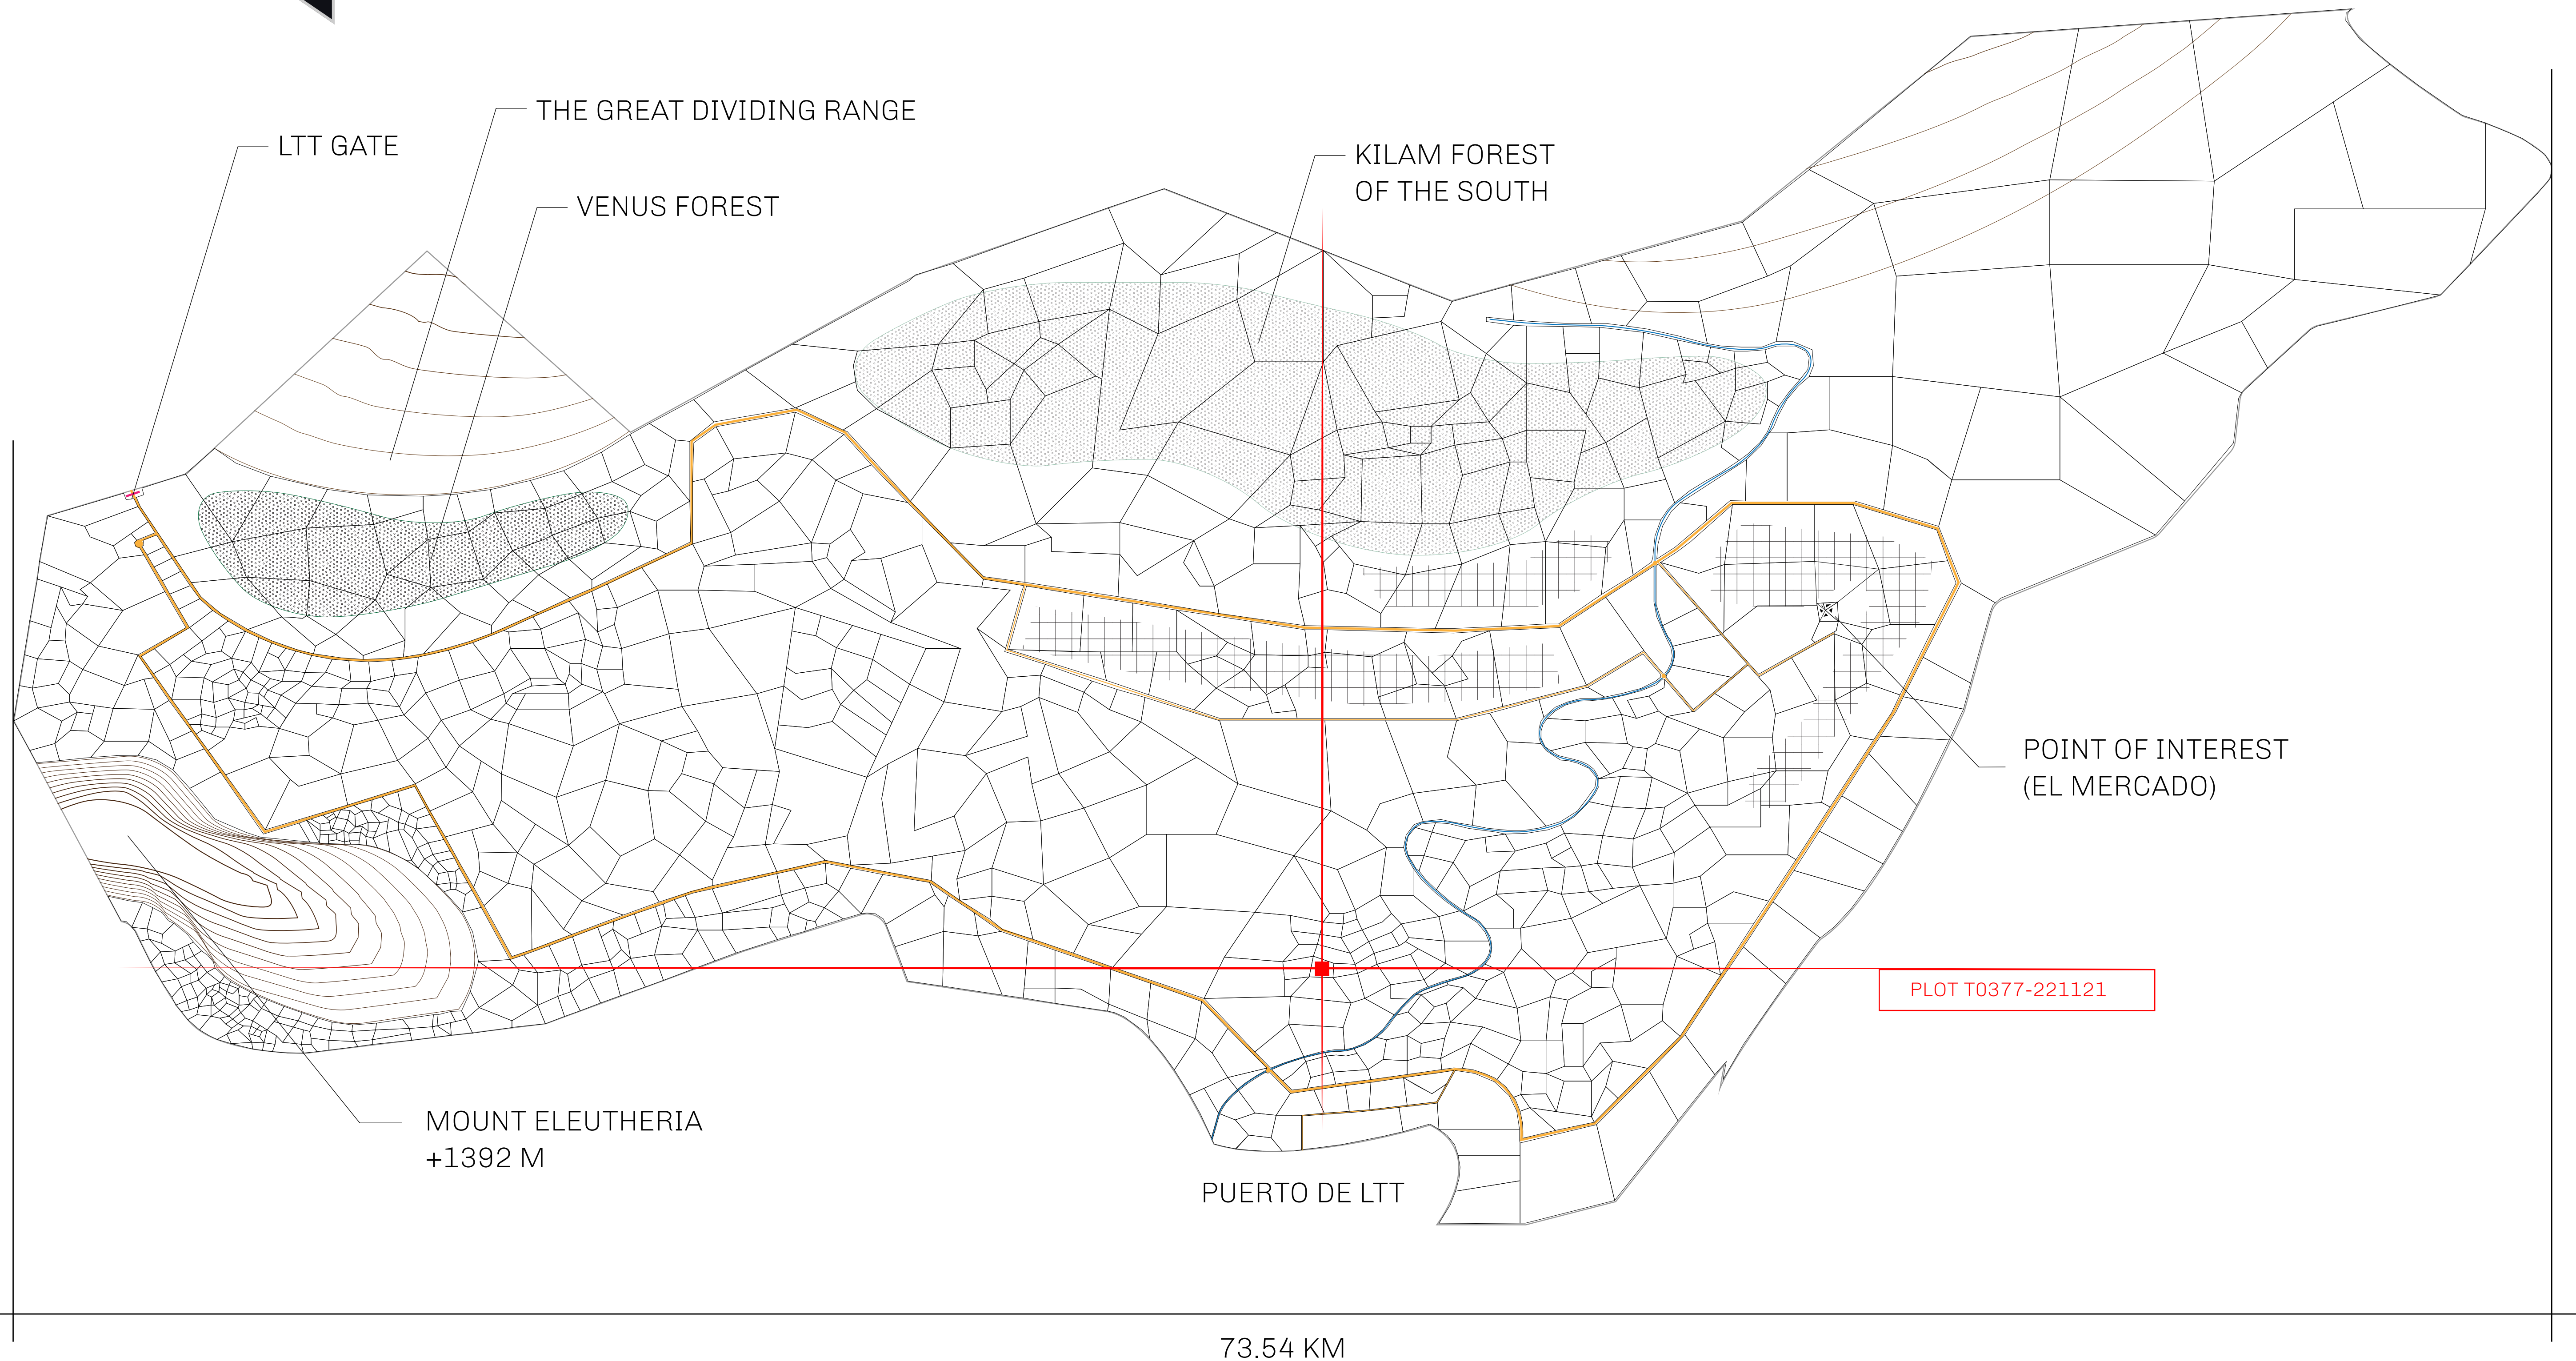

### THE SPANISH ARMADA

The most flamboyant of all of the states, this Spanish-speaking territory houses a clash of cultures. From the LTT trades in the El Mercado district to the solicitations for invites to the Great Empire, and even the traveling Caravans, it is a transient place; people are always on the move on the way to the Great Empire or a trek through the Dividing Range to the Royaume De Satoshi. Commerce uses derivations of LTT such as LTTE, LTTB, and LTTTC.

### GEOGRAPHY

COASTLINE	193.03 KM (119.94 MILES)
BORDERS	OCEAN, THE GREAT EMPIRE
HIGHEST POINT	MT ELEUTHERIA +1392 M
LOWEST POINT	PUERTO DE LTT 0 M
PLOTS	1045
SCALE	1:50000

<b>H.M. LNFT Land Registry</b>		TITLE NUMBER	
		<b>T0377-221121</b>	
ADMINISTRATIVE AREA	<b>TERRITORIO LTT ST</b>	ISSUED <b>22 November 2021</b> <i>bj.</i>	SCALE <b>1/50000</b>
OWNER ENTITLEMENT	<b>Type W-T: Share of 0.1% of all BUN sales (rewarded in Credits) plus 1% of all LTT redeemed based on number of NFT Stories minted; Mint 4 NFT Stories</b>		

OFFICIAL PERSPECTIVE SHEET FOR FILING  
Indicate vantage point for each drawing. Copy and  
mark each sheet required prior to filing.

Guide - Vantage point should be  
indicated as shown in the diagram: