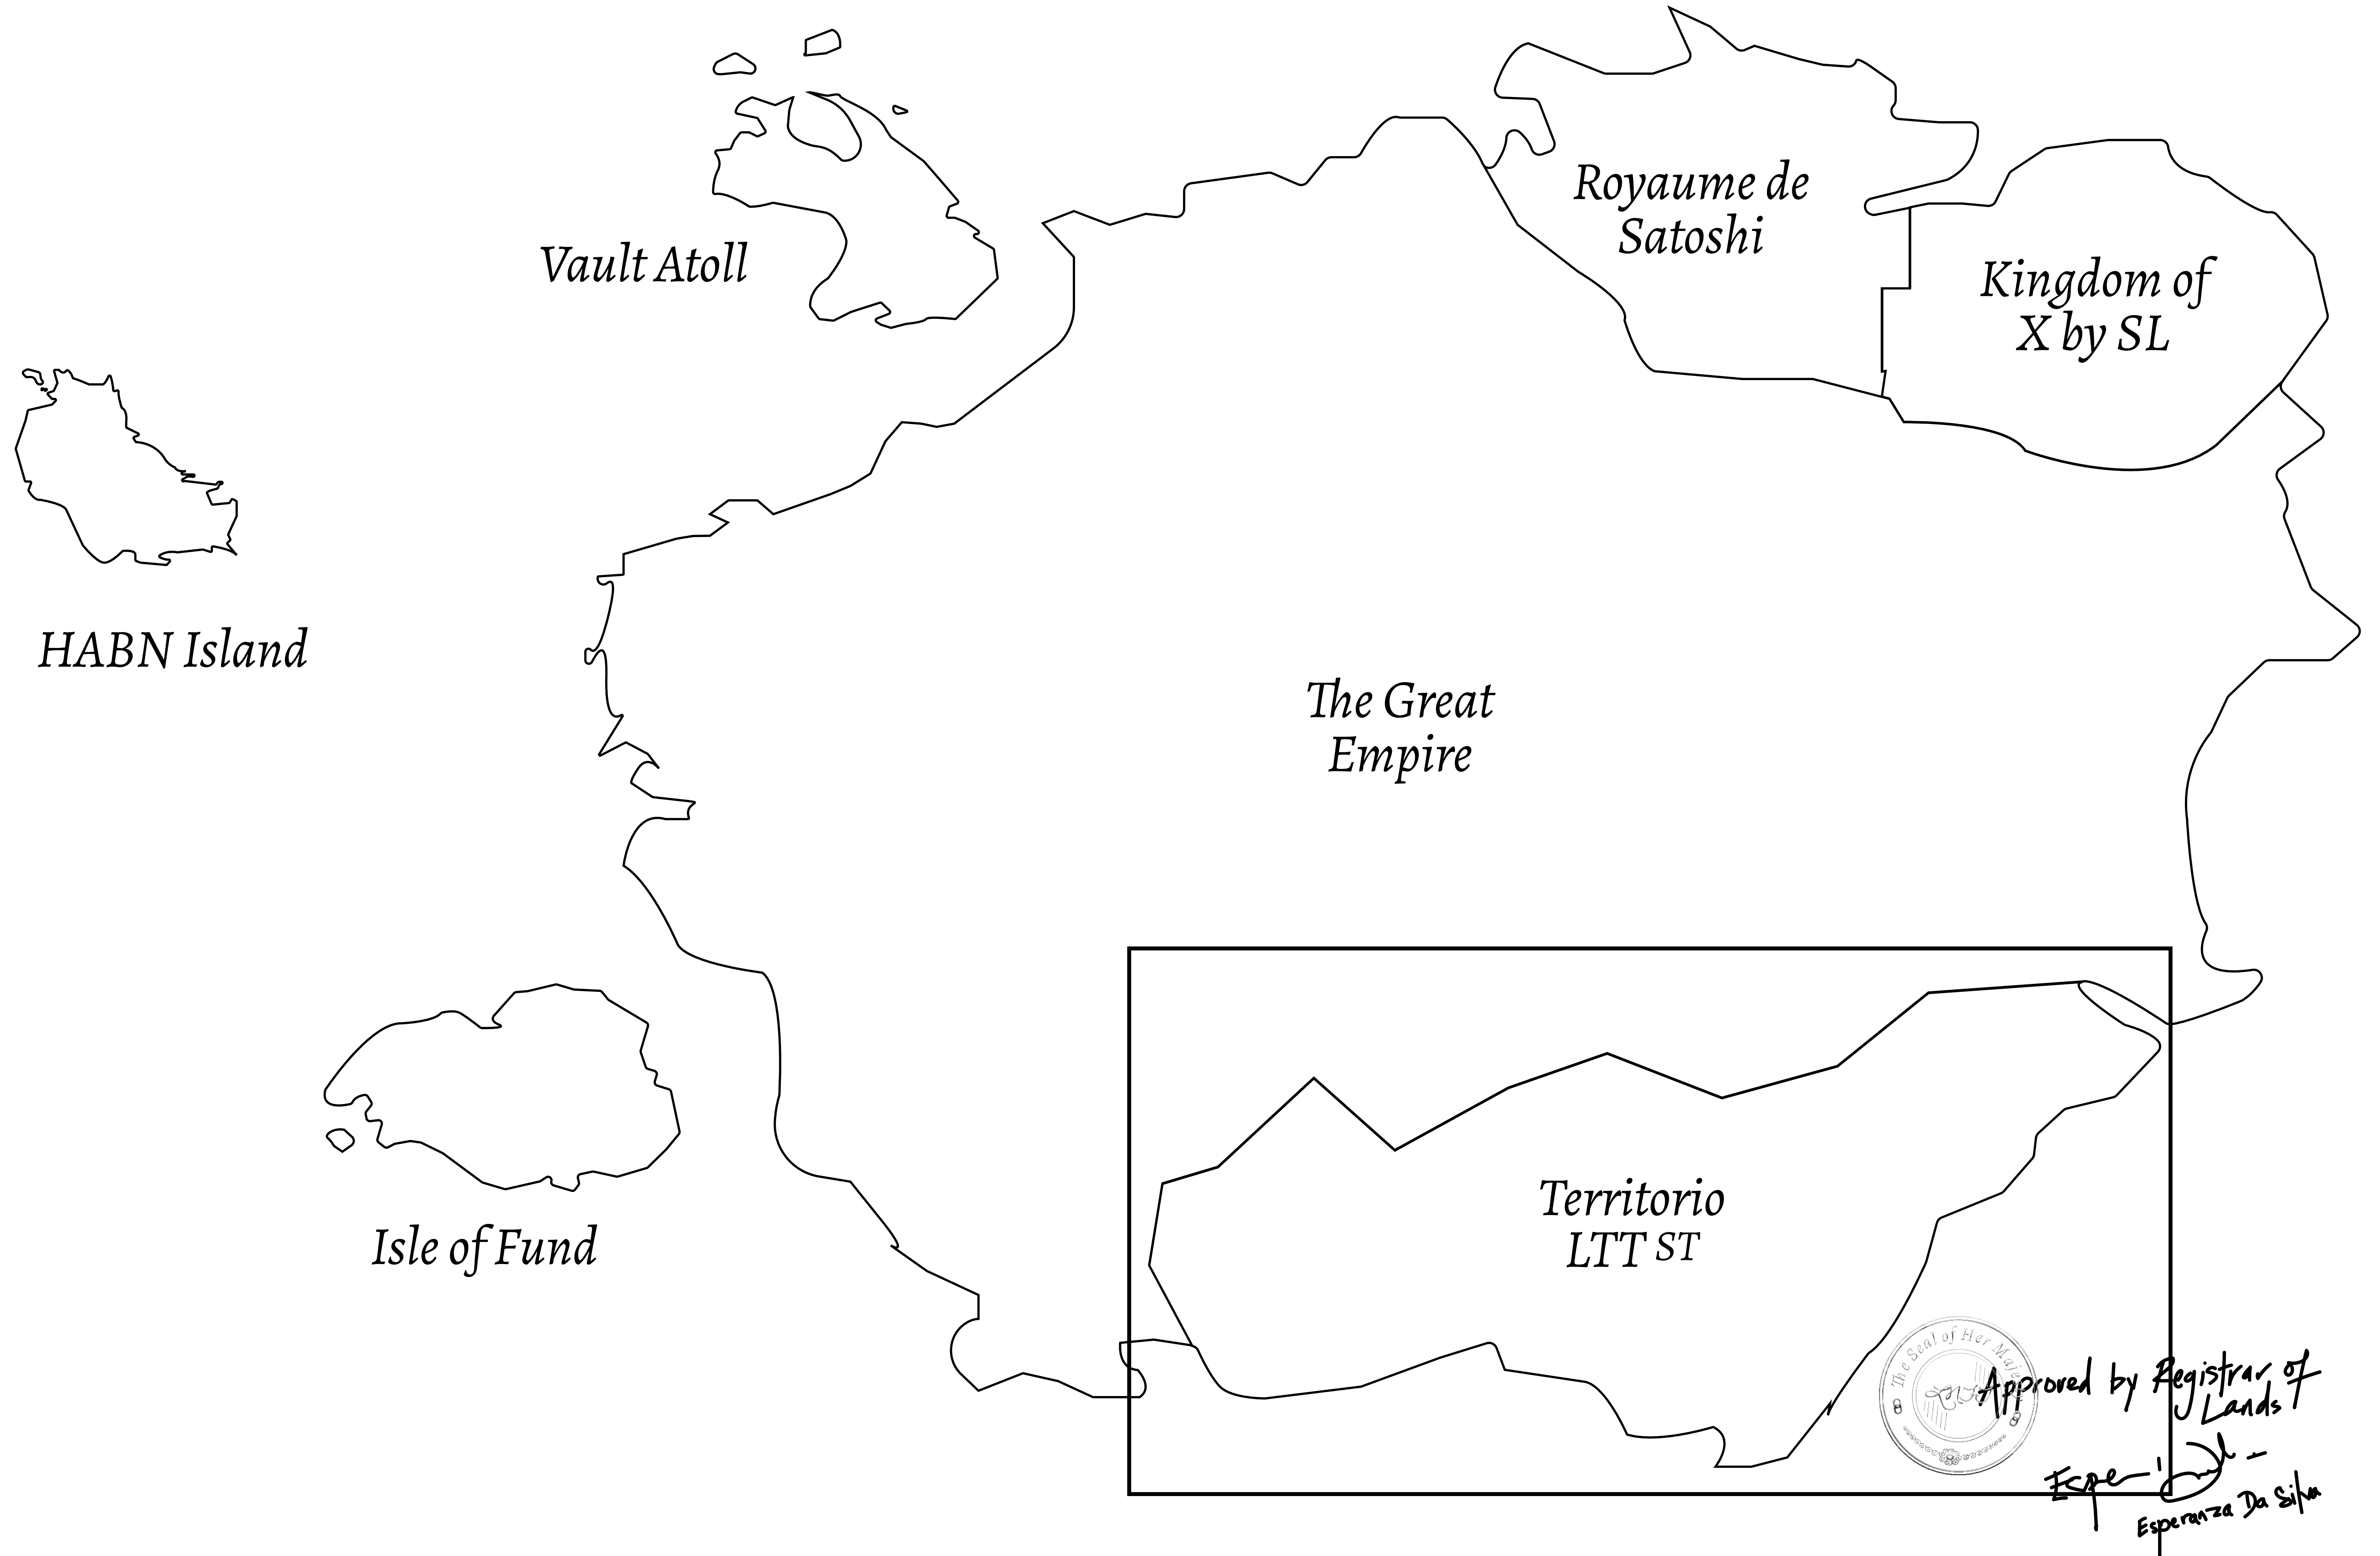

### THE SPANISH ARMADA

The most flamboyant of all of the states, this Spanish-speaking territory houses a clash of cultures. From the LTT trades in the El Mercado district to the solicitations for invites to the Great Empire, and even the traveling Caravans, it is a transient place; people are always on the move on the way to the Great Empire or a trek through the Dividing Range to the Royaume De Satoshi. Commerce uses derivations of LTT such as LTTE, LTTB, and LTTTC.

### GEOGRAPHY

COASTLINE	193.03 KM (119.94 MILES)
BORDERS	OCEAN, THE GREAT EMPIRE
HIGHEST POINT	MT ELEUTHERIA +1392 M
LOWEST POINT	PUERTO DE LTT 0 M
PLOTS	1045
SCALE	1:50000

<b>H.M. LNFT Land Registry</b>		TITLE NUMBER	
		<b>T0377-221121</b>	
ADMINISTRATIVE AREA	<b>TERRITORIO LTT ST</b>	ISSUED <b>22 November 2021</b> <i>bj.</i>	SCALE <b>1/50000</b>
OWNER ENTITLEMENT	<b>Type W-T: Share of 0.1% of all BUN sales (rewarded in Credits) plus 1% of all LTT redeemed based on number of NFT Stories minted; Mint 4 NFT Stories</b>		