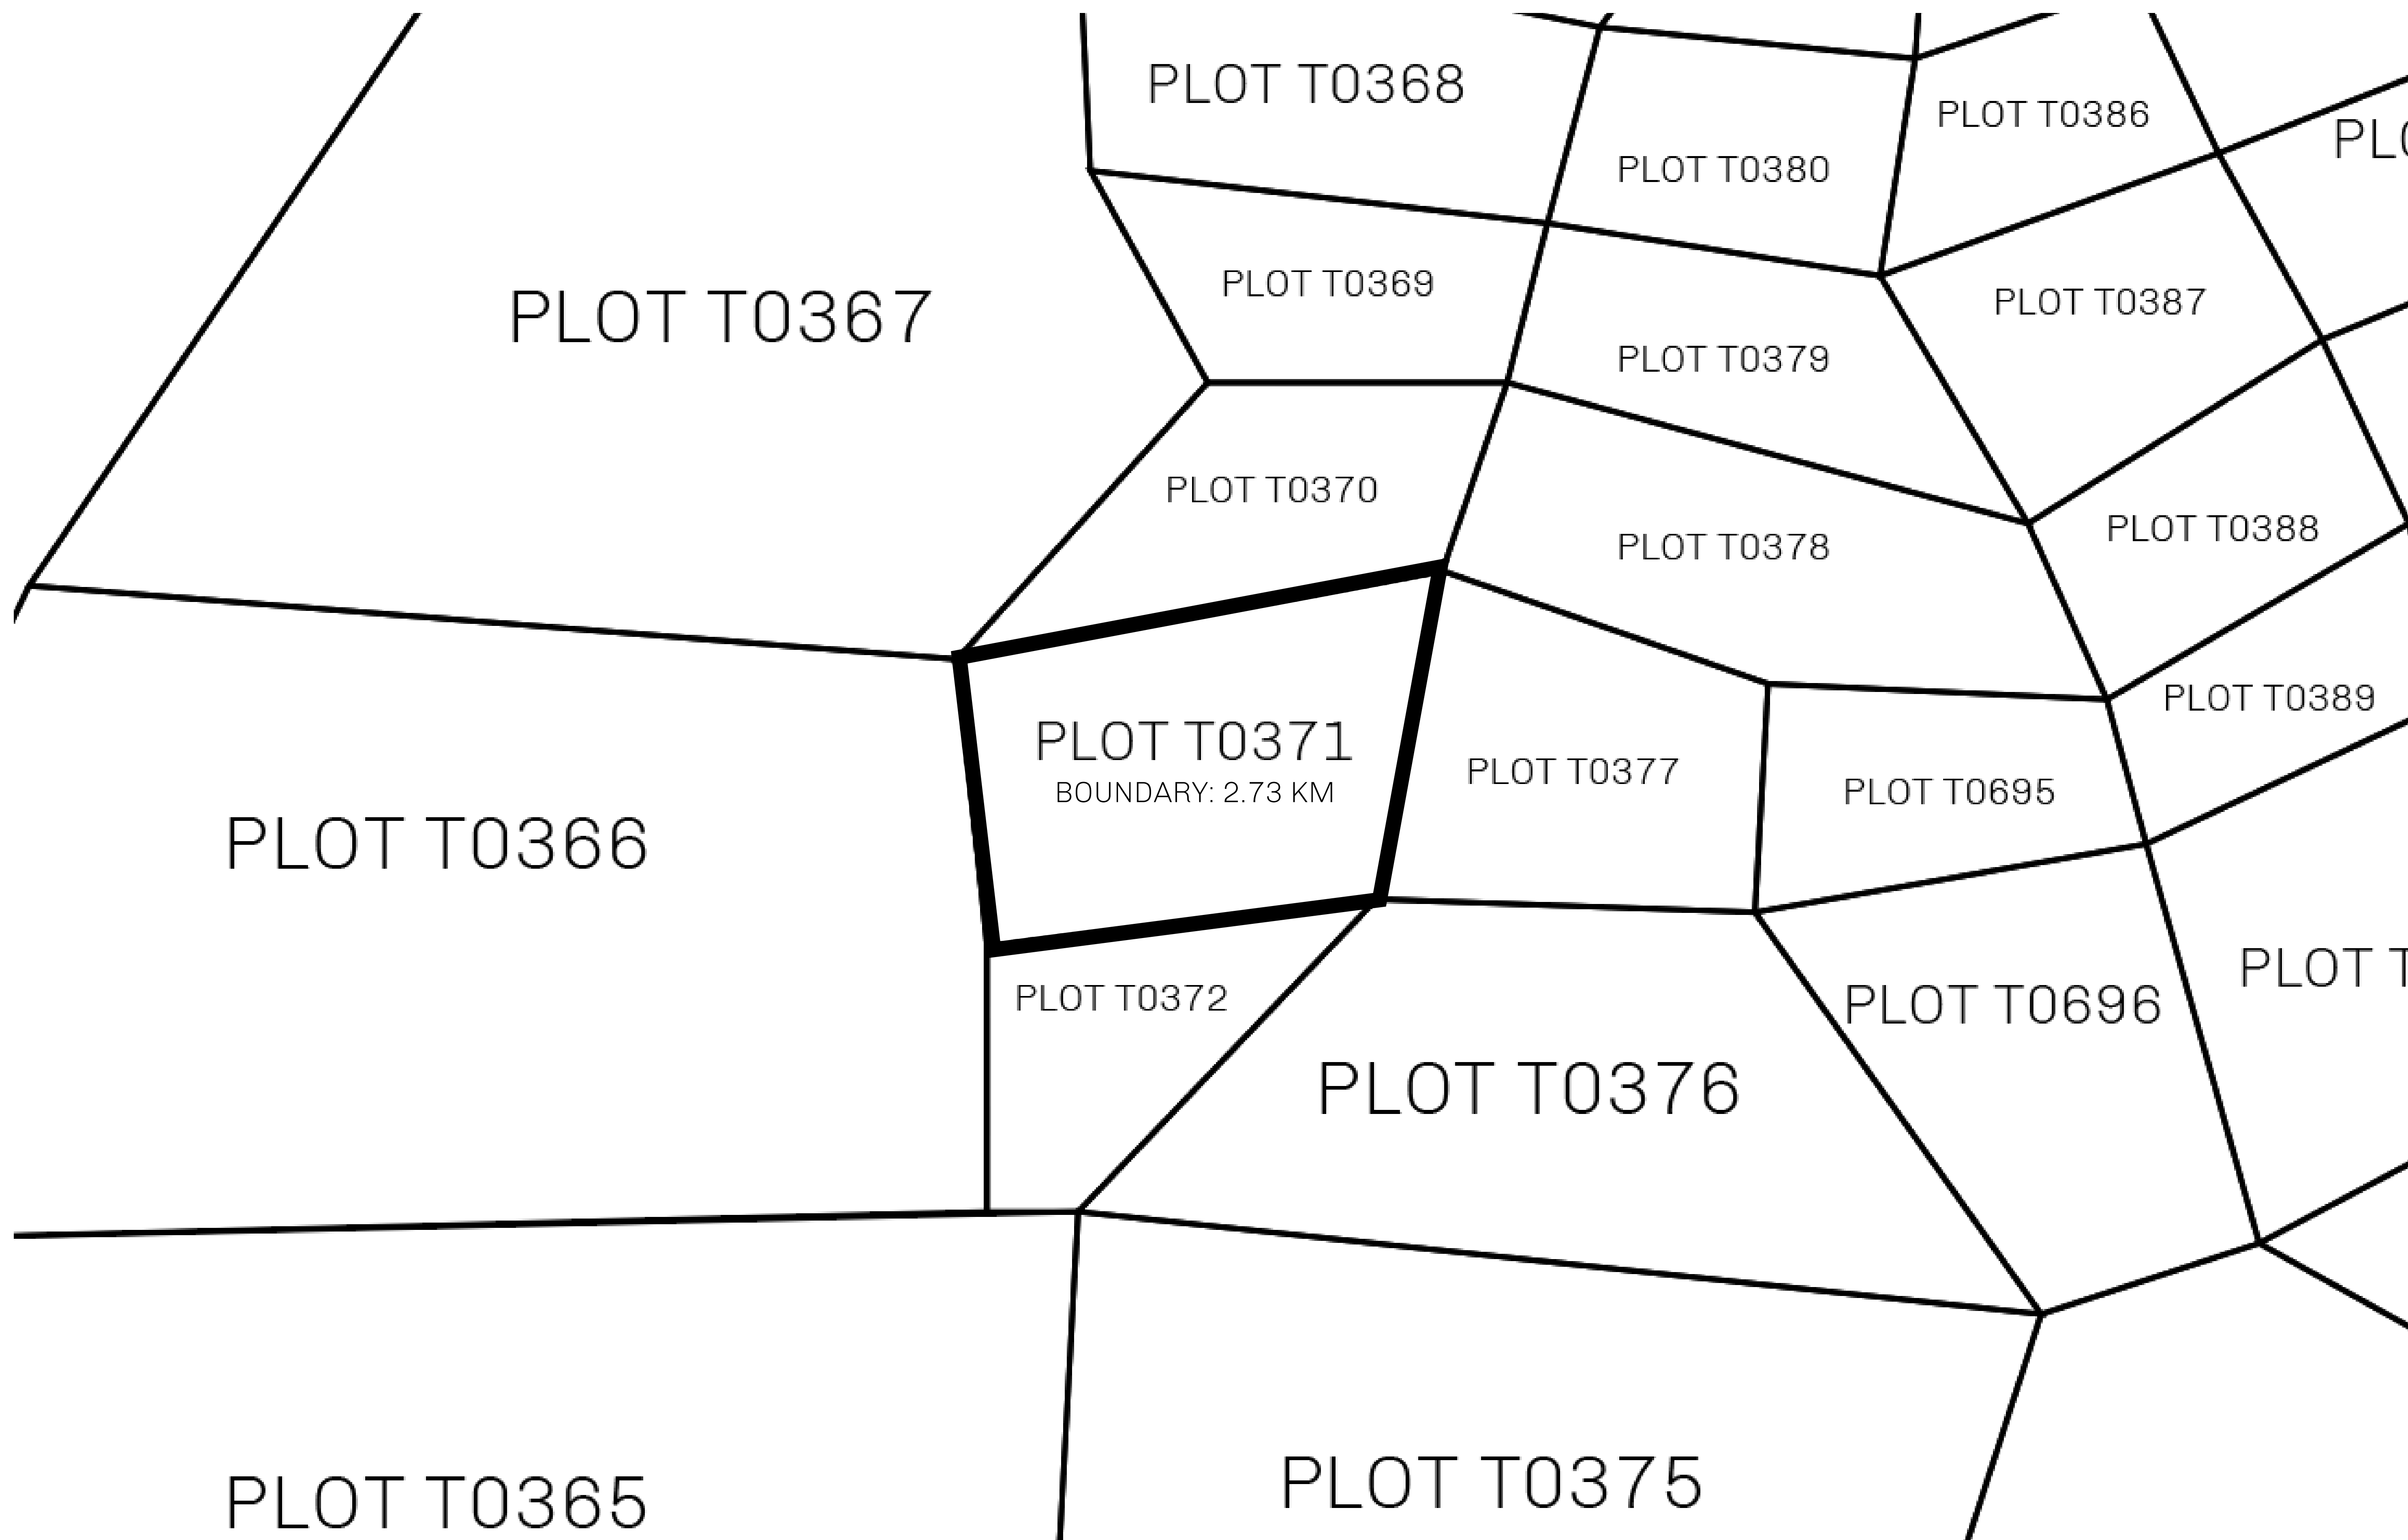

LOOT NFT WORLD

THE SPANISH ARMADA

The most flamboyant of all of the states, this Spanish-speaking territory houses a clash of cultures. From the LTT trades in the El Mercado district to the solicitations for invites to the Great Empire, and even the traveling Caravans, it is a transient place; people are always on the move on the way to the Great Empire or a trek through the Dividing Range to the Royaume De Satoshi. Commerce uses derivations of LTT such as LTTE, LTTB, and LTTTC.

GEOGRAPHY

COASTLINE	193.03 KM (119.94 MILES)
BORDERS	OCEAN, THE GREAT EMPIRE
HIGHEST POINT	MT ELEUTHERIA +1392 M
LOWEST POINT	PUERTO DE LTT 0 M
PLOTS	1045
SCALE	1:50000

H.M. LNFT Land Registry		TITLE NUMBER	
		T0371-221121	
ADMINISTRATIVE AREA	TERRITORIO LTT ST	ISSUED 22 November 2021 <i>bl.</i>	SCALE 1/50000
OWNER ENTITLEMENT	Type W-T: Share of 0.1% of all BUN sales (rewarded in Credits) plus 1% of all LTT redeemed based on number of NFT Stories minted; Mint 4 NFT Stories		

OFFICIAL PERSPECTIVE SHEET FOR FILING
Indicate vantage point for each drawing. Copy and
mark each sheet required prior to filing.

Guide - Vantage point should be
indicated as shown in the diagram: