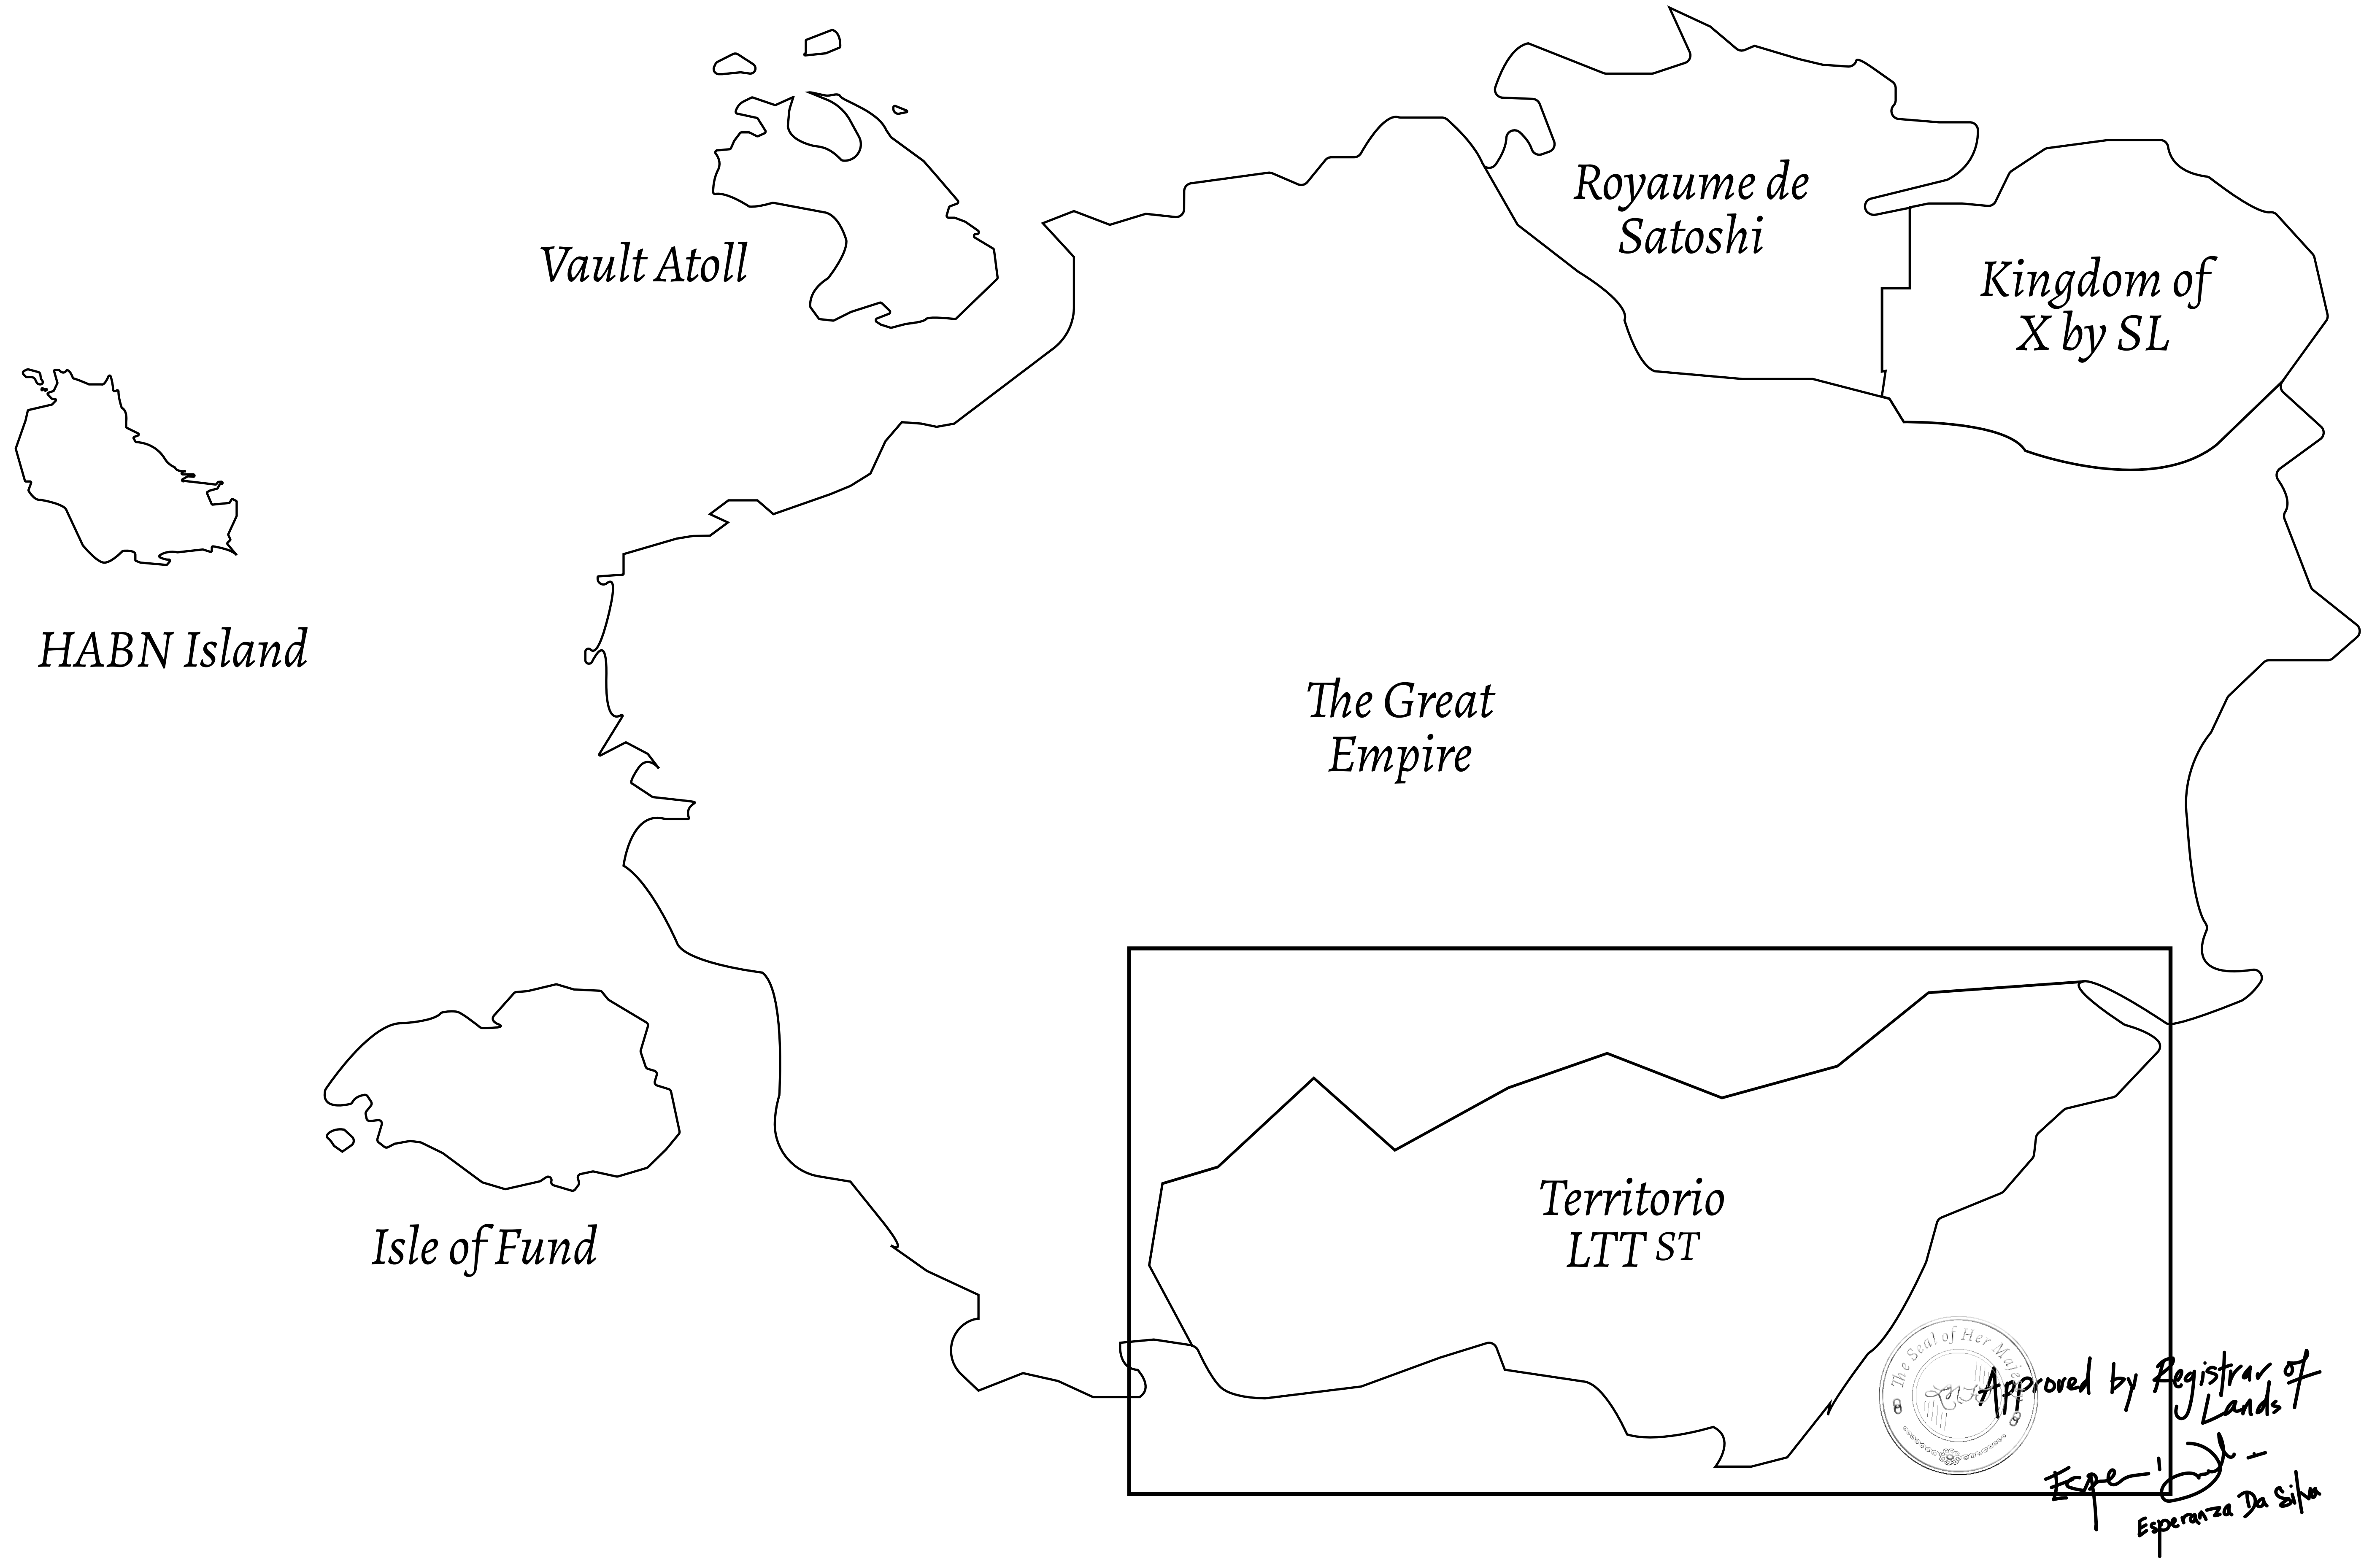

LOOT NFT WORLD

THE SPANISH ARMADA

The most flamboyant of all of the states, this Spanish-speaking territory houses a clash of cultures. From the LTT trades in the El Mercado district to the solicitations for invites to the Great Empire, and even the traveling Caravans, it is a transient place; people are always on the move on the way to the Great Empire or a trek through the Dividing Range to the Royaume De Satoshi. Commerce uses derivations of LTT such as LTTE, LTTB, and LTTTC.

GEOGRAPHY

COASTLINE	193.03 KM (119.94 MILES)
BORDERS	OCEAN, THE GREAT EMPIRE
HIGHEST POINT	MT ELEUTHERIA +1392 M
LOWEST POINT	PUERTO DE LTT 0 M
PLOTS	1045
SCALE	1:50000

H.M. LNFT Land Registry		TITLE NUMBER	
		T0371-221121	
ADMINISTRATIVE AREA	TERRITORIO LTT ST	ISSUED 22 November 2021 <i>bl.</i>	SCALE 1/50000
OWNER ENTITLEMENT	Type W-T: Share of 0.1% of all BUN sales (rewarded in Credits) plus 1% of all LTT redeemed based on number of NFT Stories minted; Mint 4 NFT Stories		