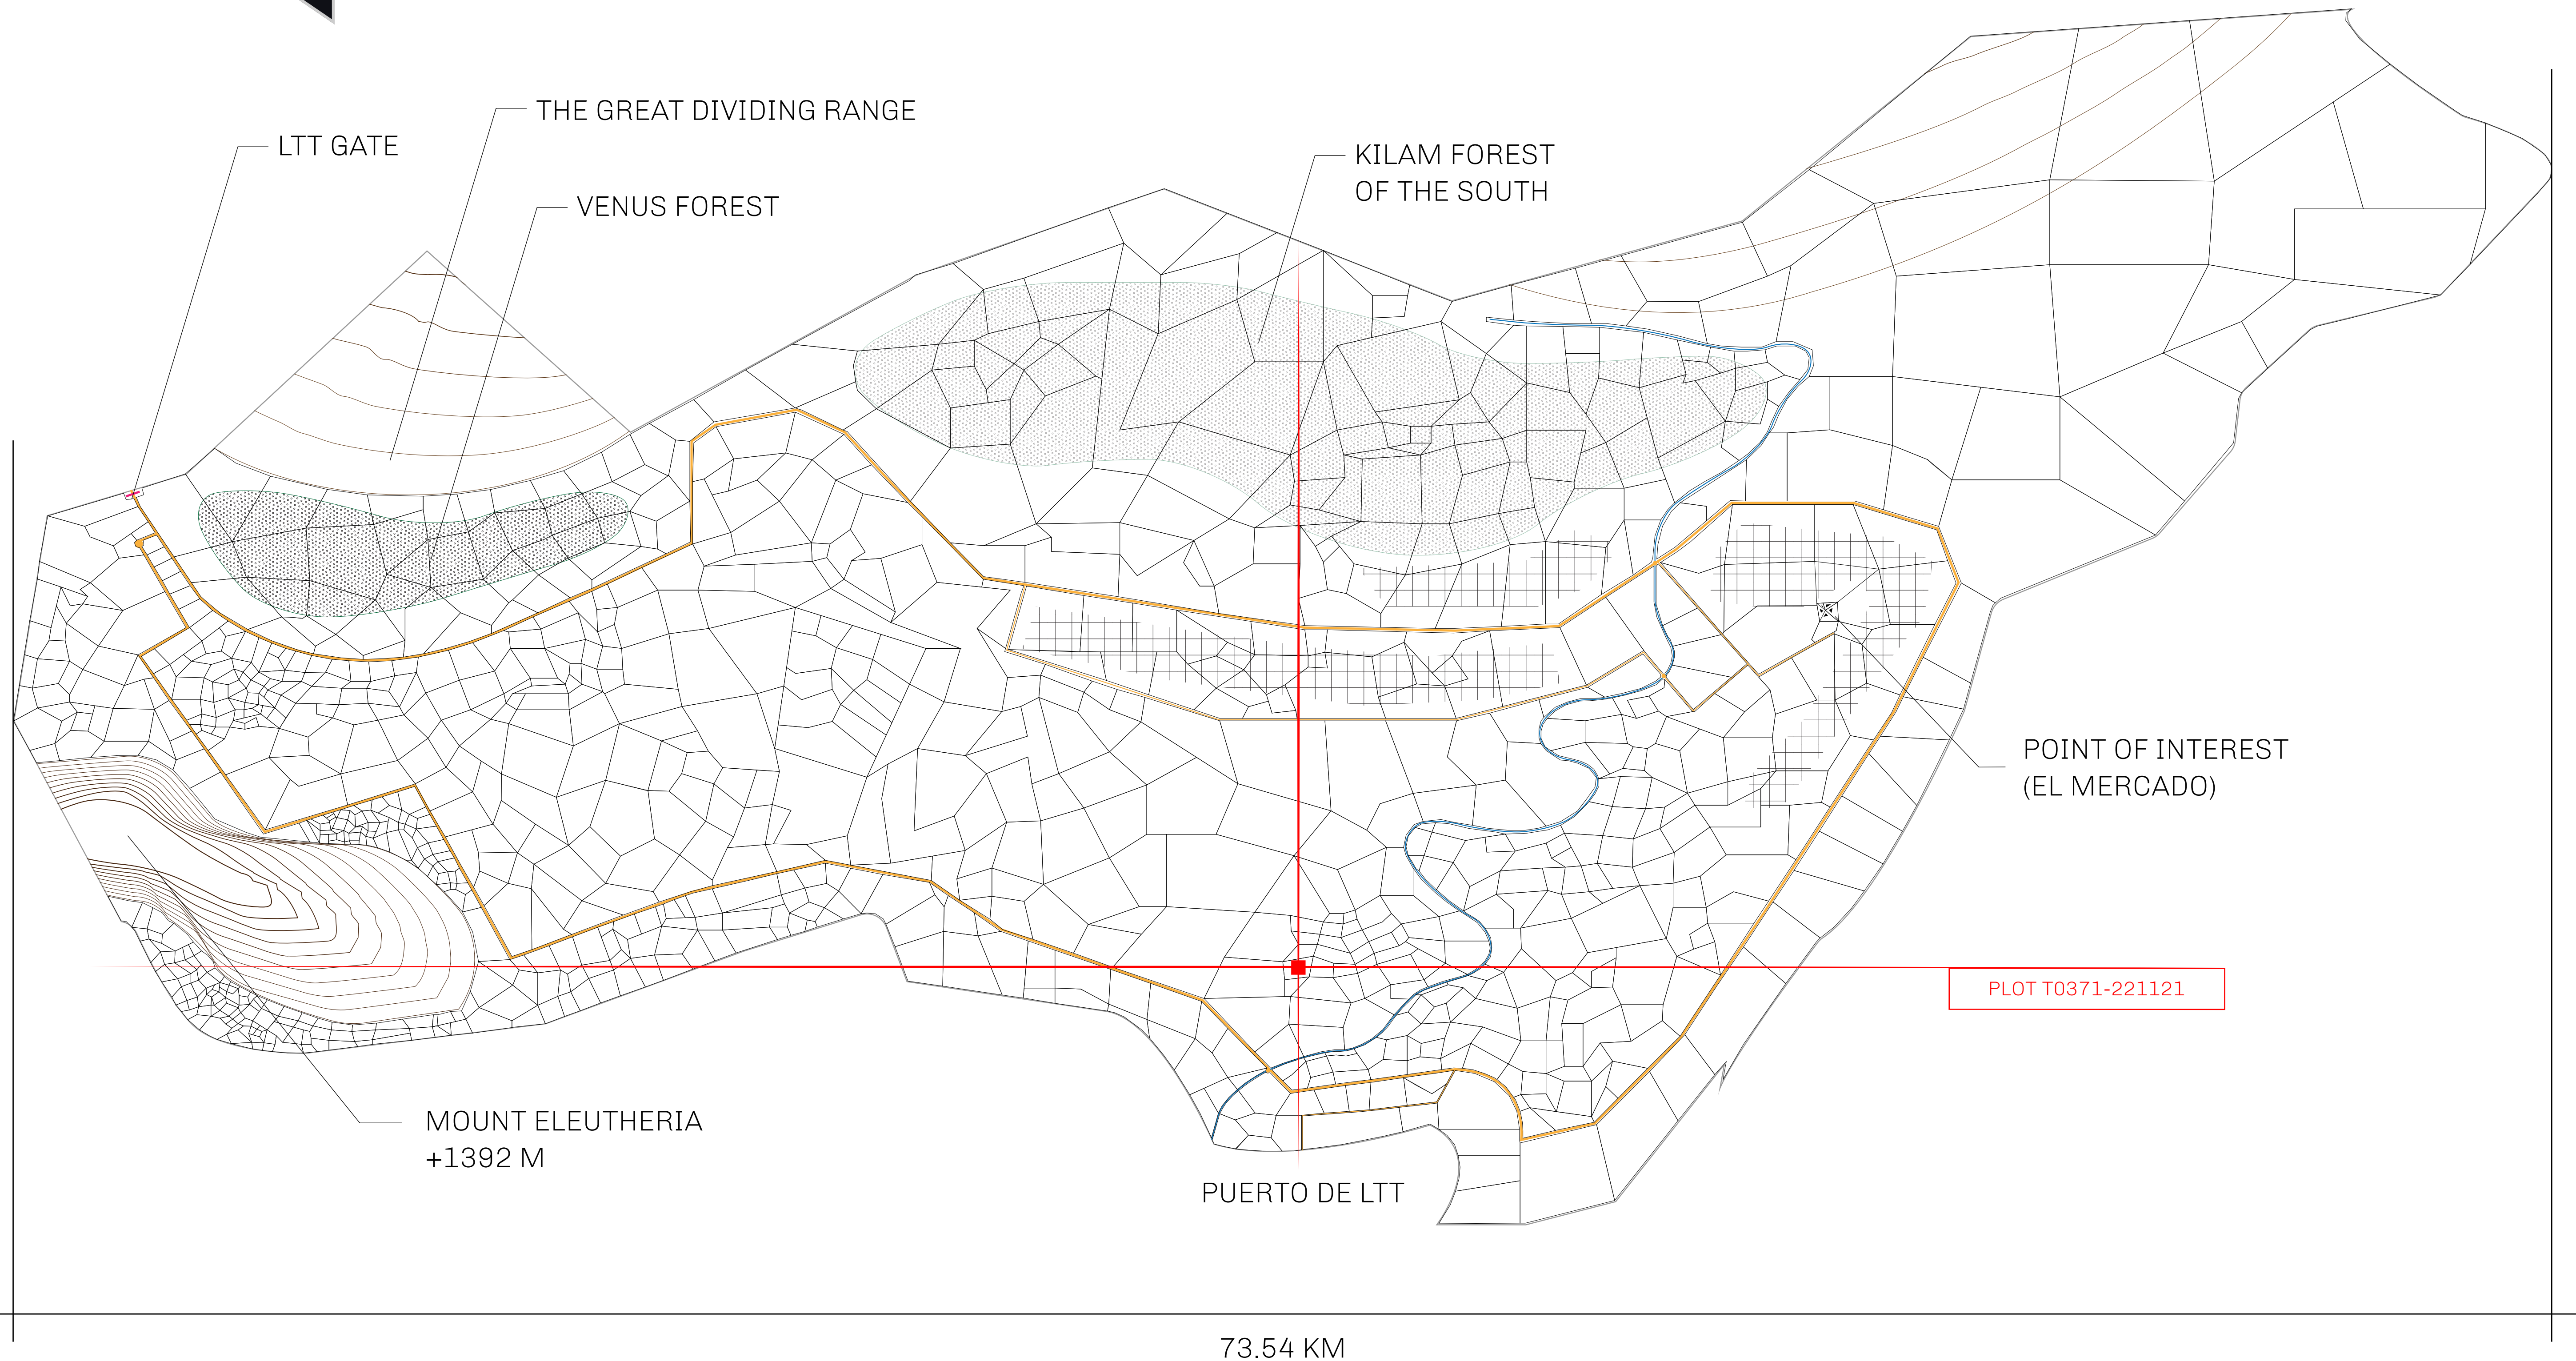

LOOT NFT WORLD

THE SPANISH ARMADA

The most flamboyant of all of the states, this Spanish-speaking territory houses a clash of cultures. From the LTT trades in the El Mercado district to the solicitations for invites to the Great Empire, and even the traveling Caravans, it is a transient place; people are always on the move on the way to the Great Empire or a trek through the Dividing Range to the Royaume De Satoshi. Commerce uses derivations of LTT such as LTTE, LTTB, and LTTTC.

GEOGRAPHY

COASTLINE	193.03 KM (119.94 MILES)
BORDERS	OCEAN, THE GREAT EMPIRE
HIGHEST POINT	MT ELEUTHERIA +1392 M
LOWEST POINT	PUERTO DE LTT 0 M
PLOTS	1045
SCALE	1:50000

H.M. LNFT Land Registry		TITLE NUMBER	
		T0371-221121	
ADMINISTRATIVE AREA	TERRITORIO LTT ST	ISSUED 22 November 2021 <i>bl.</i>	SCALE 1/50000
OWNER ENTITLEMENT	Type W-T: Share of 0.1% of all BUN sales (rewarded in Credits) plus 1% of all LTT redeemed based on number of NFT Stories minted; Mint 4 NFT Stories		

OFFICIAL PERSPECTIVE SHEET FOR FILING
Indicate vantage point for each drawing. Copy and
mark each sheet required prior to filing.

Guide - Vantage point should be
indicated as shown in the diagram: