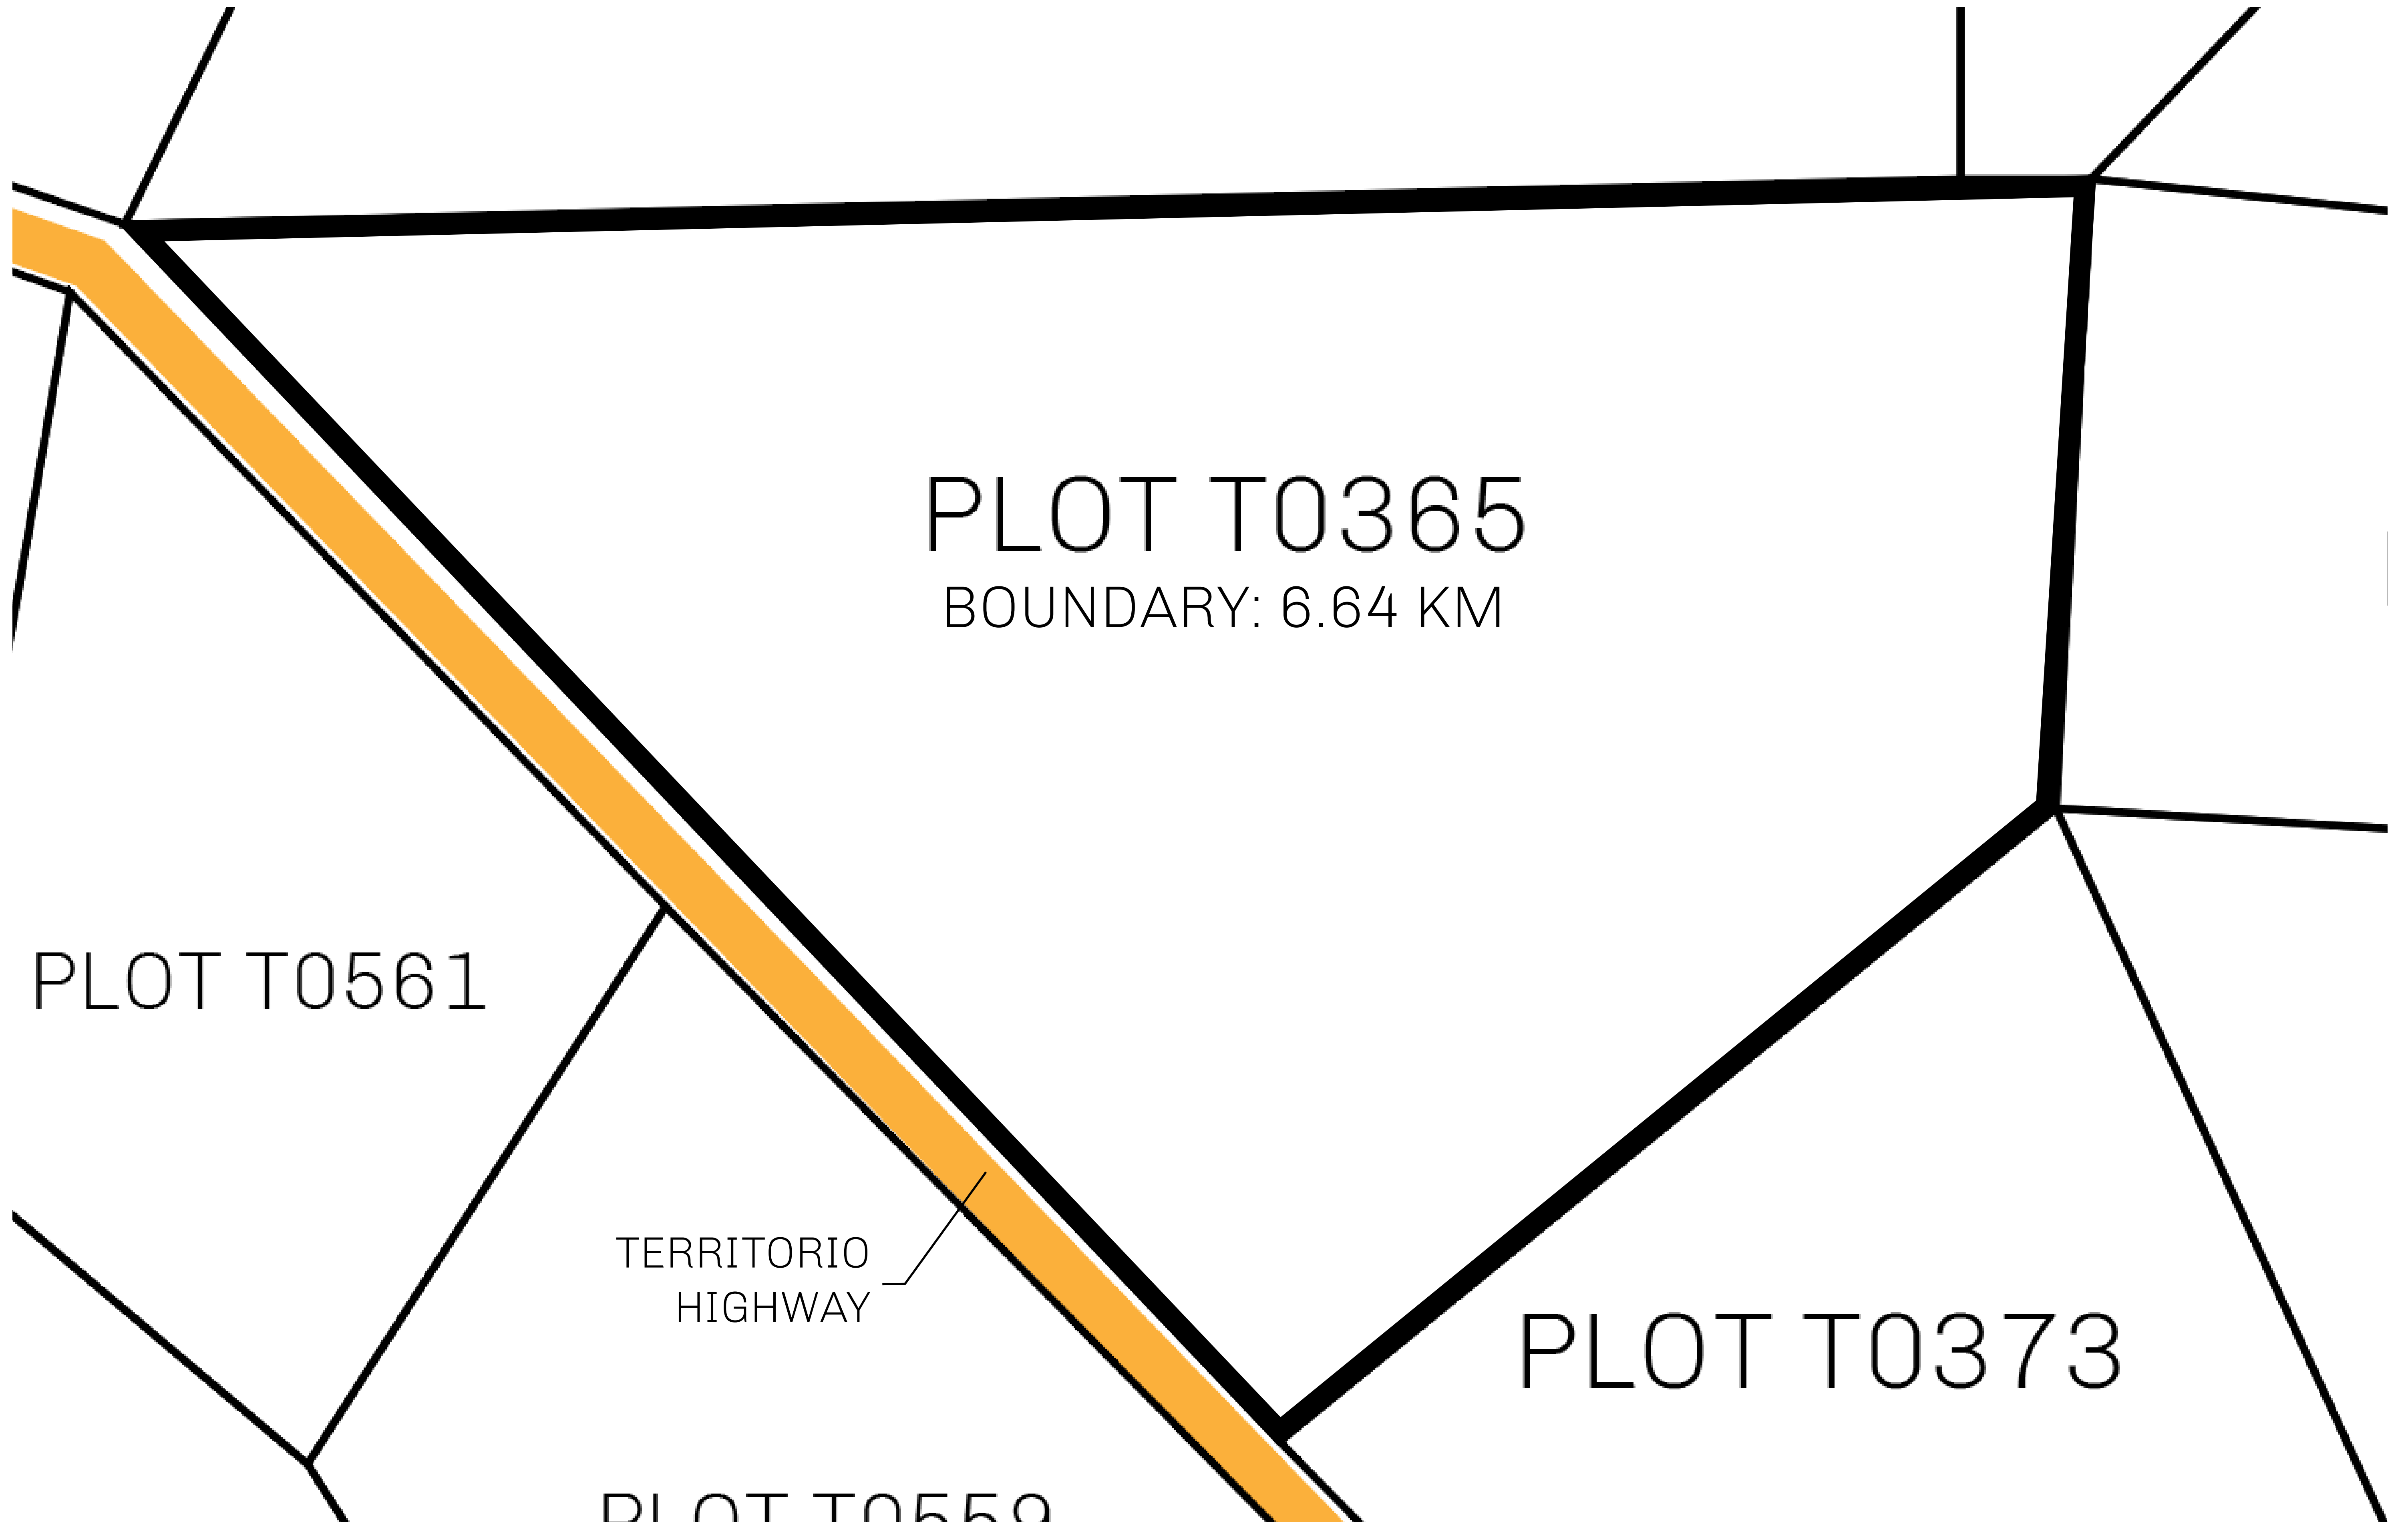

LOOT NFT WORLD

THE SPANISH ARMADA

The most flamboyant of all of the states, this Spanish-speaking territory houses a clash of cultures. From the LTT trades in the El Mercado district to the solicitations for invites to the Great Empire, and even the traveling Caravans, it is a transient place; people are always on the move on the way to the Great Empire or a trek through the Dividing Range to the Royaume De Satoshi. Commerce uses derivations of LTT such as LTTE, LTTB, and LTTTC.

GEOGRAPHY

COASTLINE	193.03 KM (119.94 MILES)
BORDERS	OCEAN, THE GREAT EMPIRE
HIGHEST POINT	MT ELEUTHERIA +1392 M
LOWEST POINT	PUERTO DE LTT 0 M
PLOTS	1045
SCALE	1:50000

H.M. LNFT Land Registry		TITLE NUMBER	
		T0365-221121	
ADMINISTRATIVE AREA	TERRITORIO LTT ST	ISSUED 22 November 2021 <i>bl.</i>	SCALE 1/50000
OWNER ENTITLEMENT	Type W-T: Share of 0.1% of all BUN sales (rewarded in Credits) plus 1% of all LTT redeemed based on number of NFT Stories minted; Mint 4 NFT Stories		

PLOT T0561

PLOT T0365
BOUNDARY: 6.64 KM

PLOT T0373

TERRITORIO
HIGHWAY

PLOT T0550

OFFICIAL PERSPECTIVE SHEET FOR FILING
Indicate vantage point for each drawing. Copy and
mark each sheet required prior to filing.

Guide - Vantage point should be
indicated as shown in the diagram: