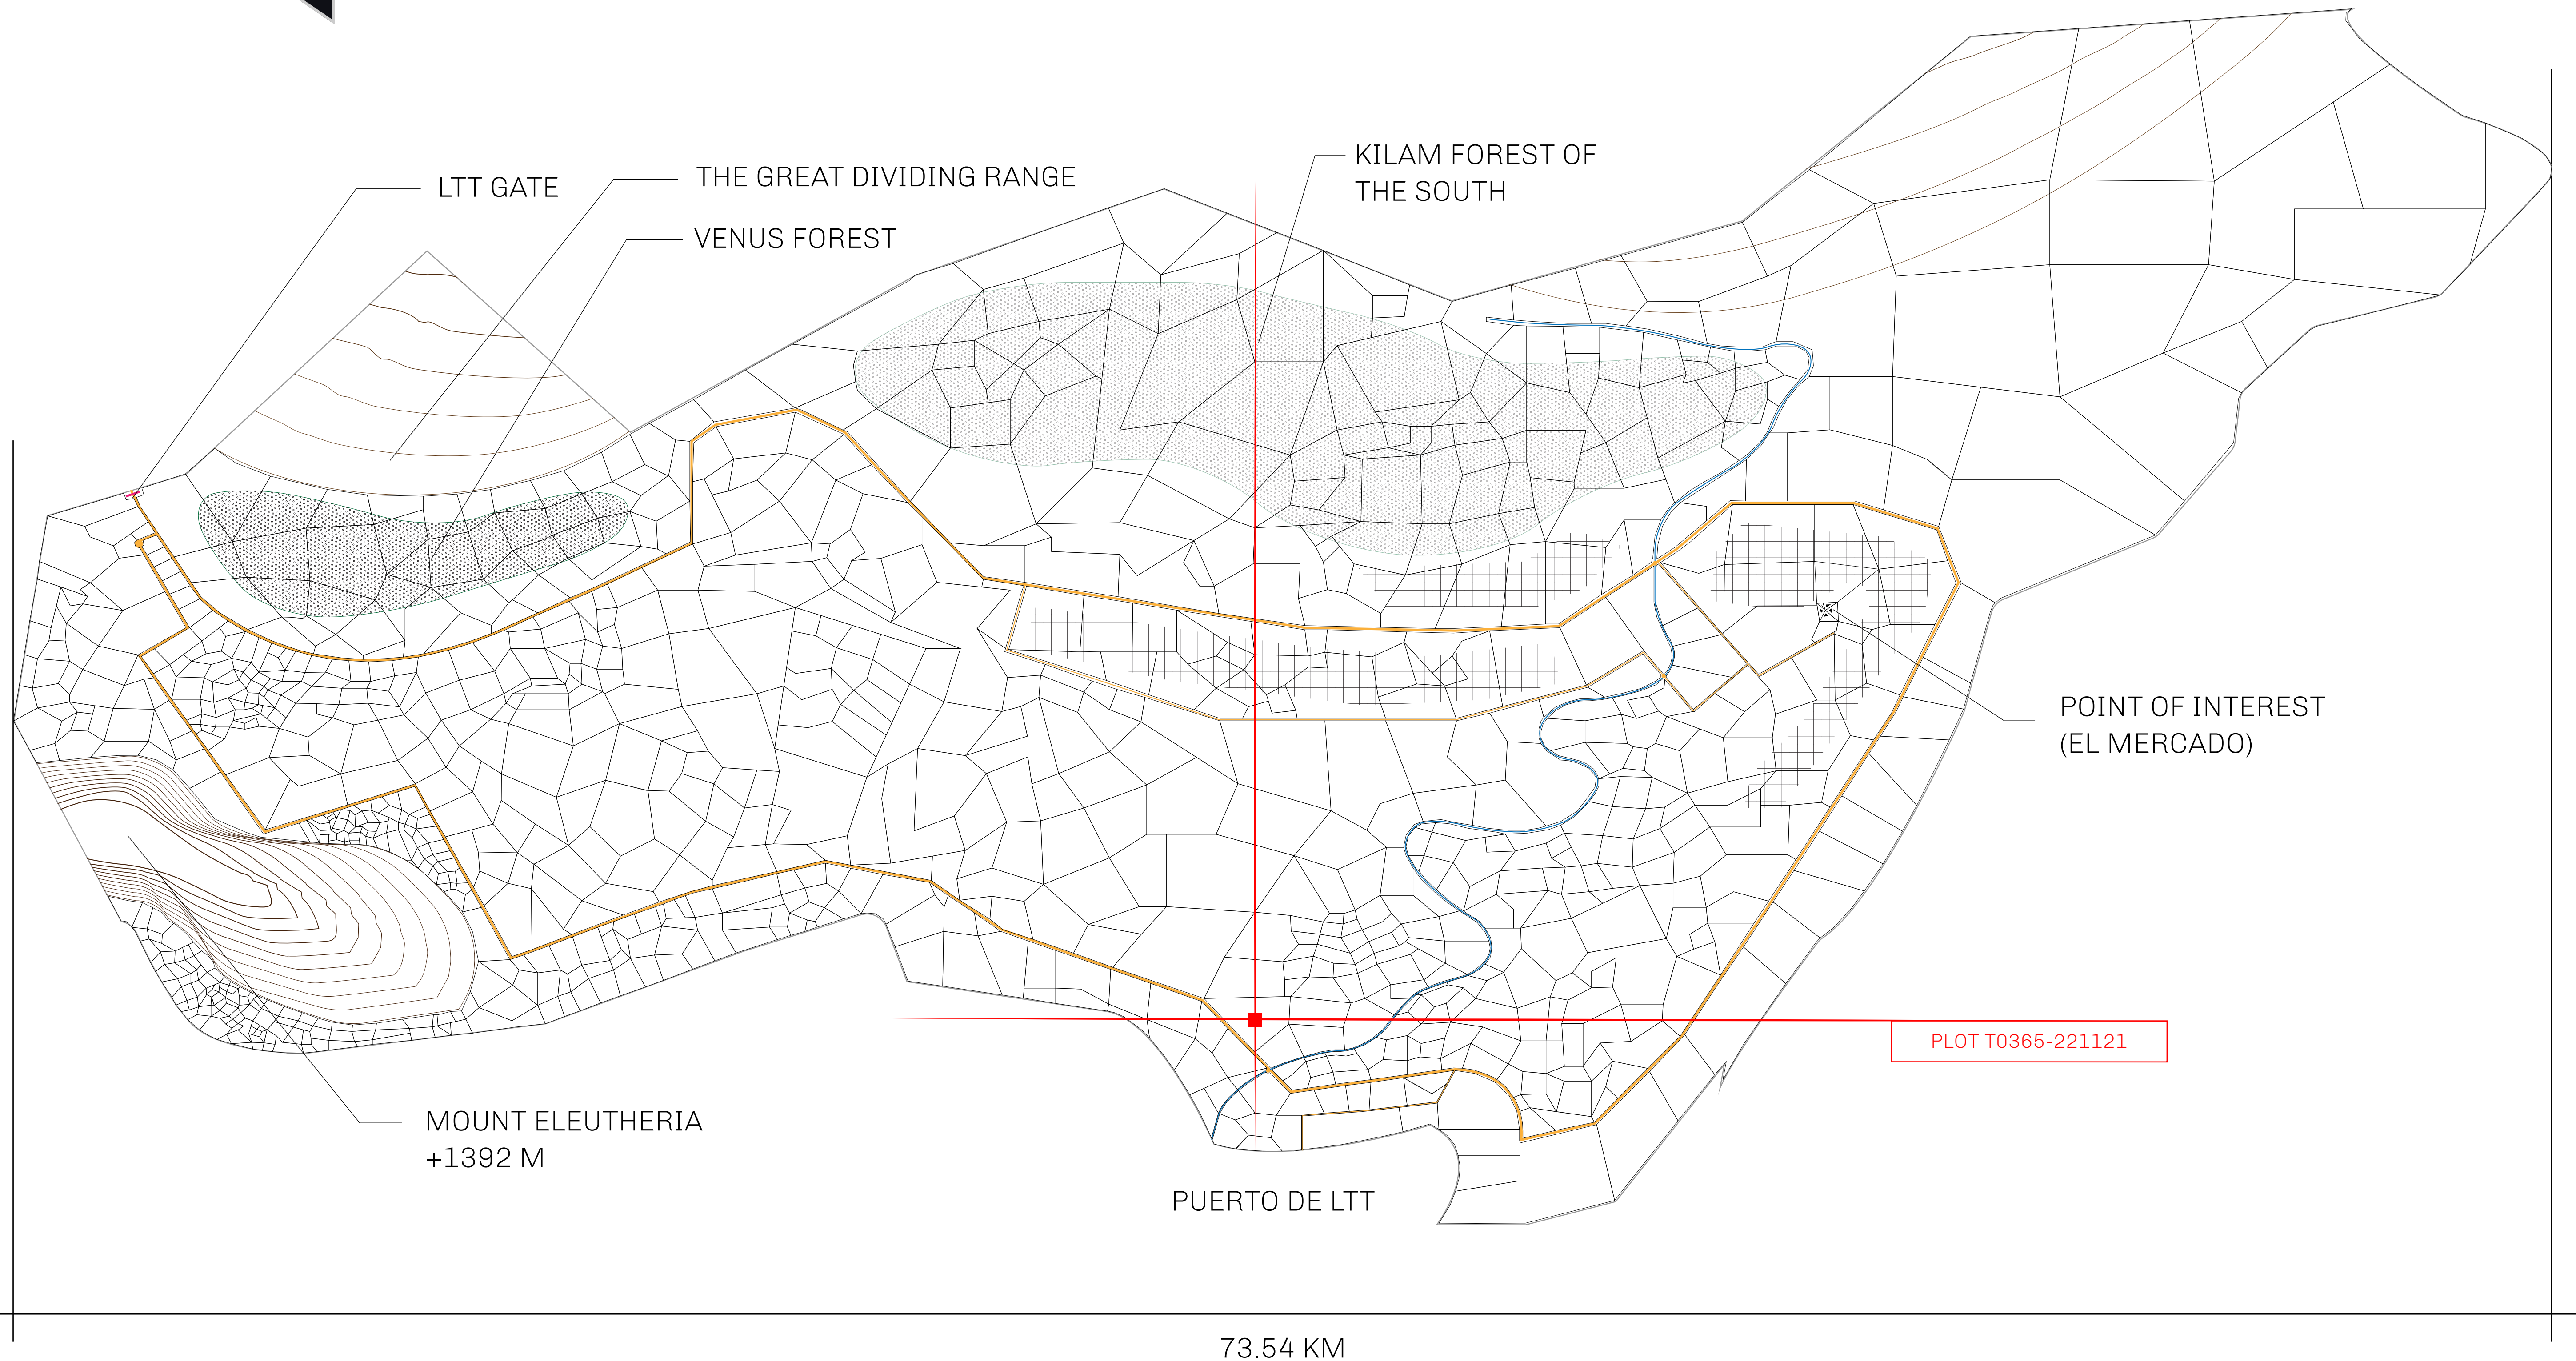

LOOT NFT WORLD

THE SPANISH ARMADA

The most flamboyant of all of the states, this Spanish-speaking territory houses a clash of cultures. From the LTT trades in the El Mercado district to the solicitations for invites to the Great Empire, and even the traveling Caravans, it is a transient place; people are always on the move on the way to the Great Empire or a trek through the Dividing Range to the Royaume De Satoshi. Commerce uses derivations of LTT such as LTTE, LTTB, and LTTTC.

GEOGRAPHY

COASTLINE	193.03 KM (119.94 MILES)
BORDERS	OCEAN, THE GREAT EMPIRE
HIGHEST POINT	MT ELEUTHERIA +1392 M
LOWEST POINT	PUERTO DE LTT 0 M
PLOTS	1045
SCALE	1:50000

H.M. LNFT Land Registry		TITLE NUMBER	
		T0365-221121	
ADMINISTRATIVE AREA	TERRITORIO LTT ST	ISSUED 22 November 2021 <i>bl.</i>	SCALE 1/50000
OWNER ENTITLEMENT	Type W-T: Share of 0.1% of all BUN sales (rewarded in Credits) plus 1% of all LTT redeemed based on number of NFT Stories minted; Mint 4 NFT Stories		

PLOT T0561

PLOT T0365
BOUNDARY: 6.64 KM

PLOT T0373

TERRITORIO
HIGHWAY

PLOT T0550

OFFICIAL PERSPECTIVE SHEET FOR FILING
Indicate vantage point for each drawing. Copy and
mark each sheet required prior to filing.

Guide - Vantage point should be
indicated as shown in the diagram: