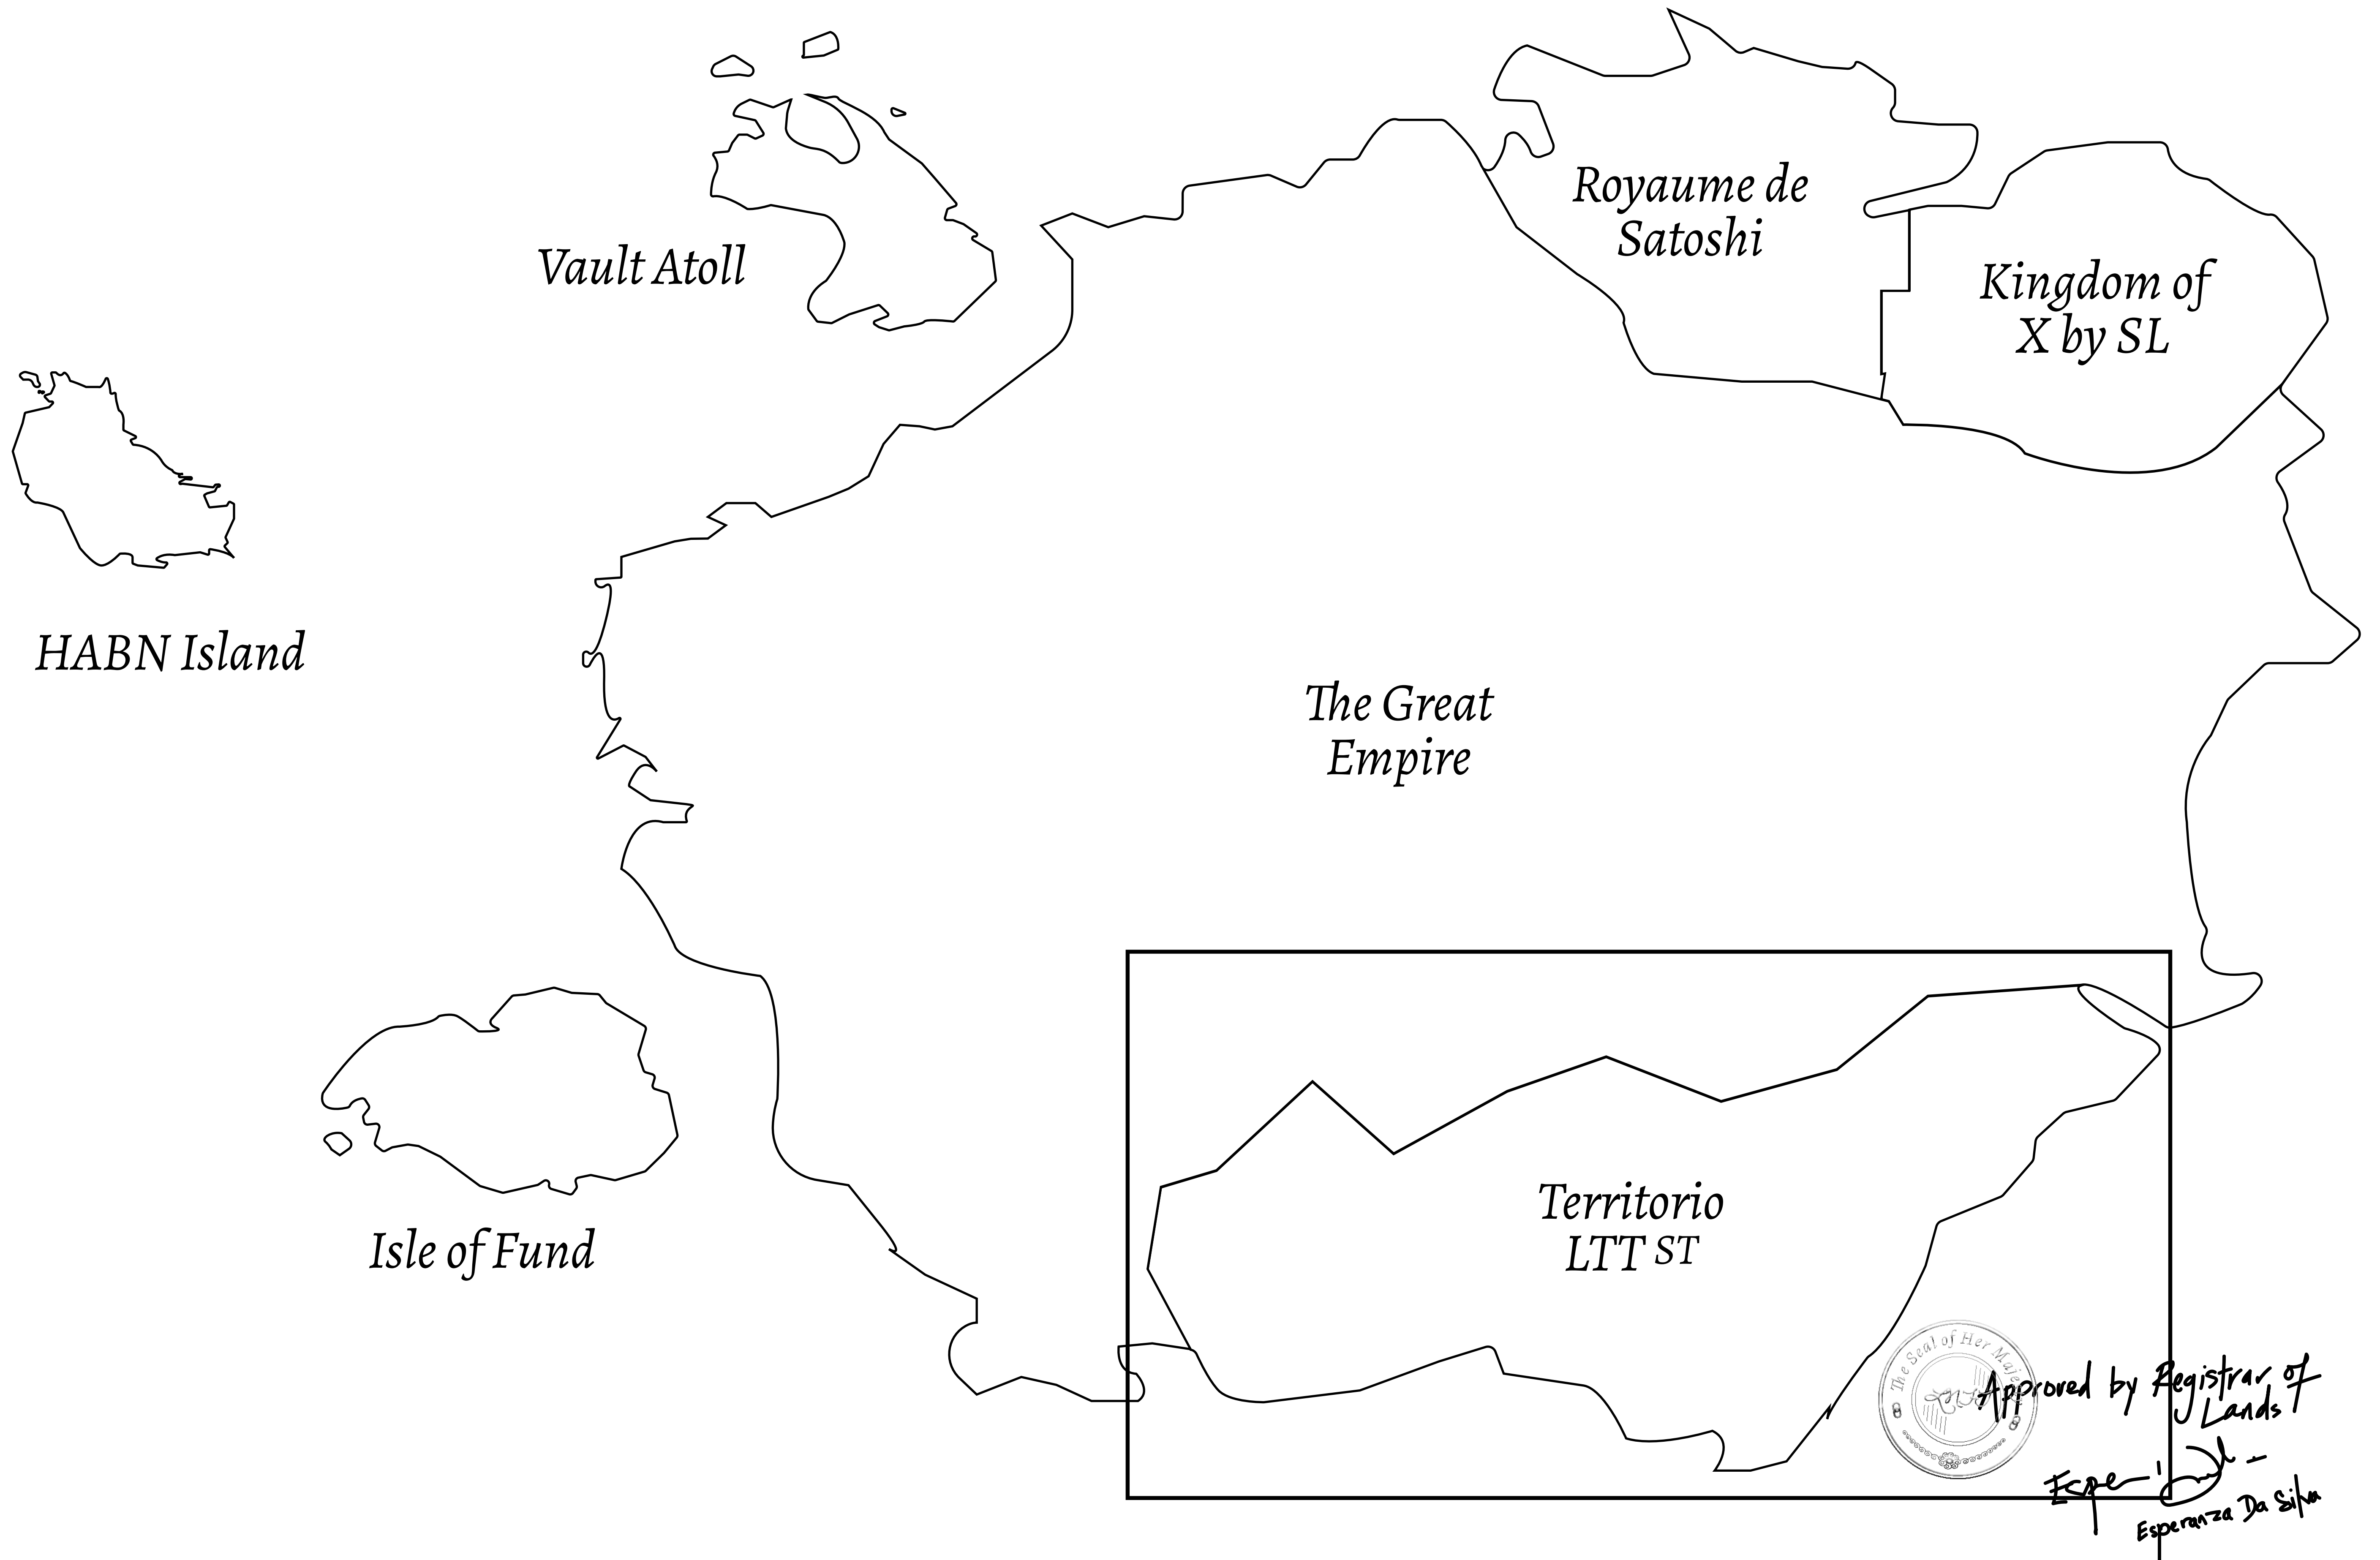

LOOT NFT WORLD

THE SPANISH ARMADA

The most flamboyant of all of the states, this Spanish-speaking territory houses a clash of cultures. From the LTT trades in the El Mercado district to the solicitations for invites to the Great Empire, and even the traveling Caravans, it is a transient place; people are always on the move on the way to the Great Empire or a trek through the Dividing Range to the Royaume De Satoshi. Commerce uses derivations of LTT such as LTTE, LTTB, and LTTTC.

GEOGRAPHY

COASTLINE	193.03 KM (119.94 MILES)
BORDERS	OCEAN, THE GREAT EMPIRE
HIGHEST POINT	MT ELEUTHERIA +1392 M
LOWEST POINT	PUERTO DE LTT 0 M
PLOTS	1045
SCALE	1:50000

H.M. LNFT Land Registry		TITLE NUMBER	
		T0365-221121	
ADMINISTRATIVE AREA	TERRITORIO LTT ST	ISSUED 22 November 2021 <i>bl.</i>	SCALE 1/50000
OWNER ENTITLEMENT	Type W-T: Share of 0.1% of all BUN sales (rewarded in Credits) plus 1% of all LTT redeemed based on number of NFT Stories minted; Mint 4 NFT Stories		

PLOT T0561

PLOT T0365
BOUNDARY: 6.64 KM

PLOT T0373

TERRITORIO
HIGHWAY

PLOT T0550

OFFICIAL PERSPECTIVE SHEET FOR FILING
Indicate vantage point for each drawing. Copy and
mark each sheet required prior to filing.

Guide - Vantage point should be
indicated as shown in the diagram: