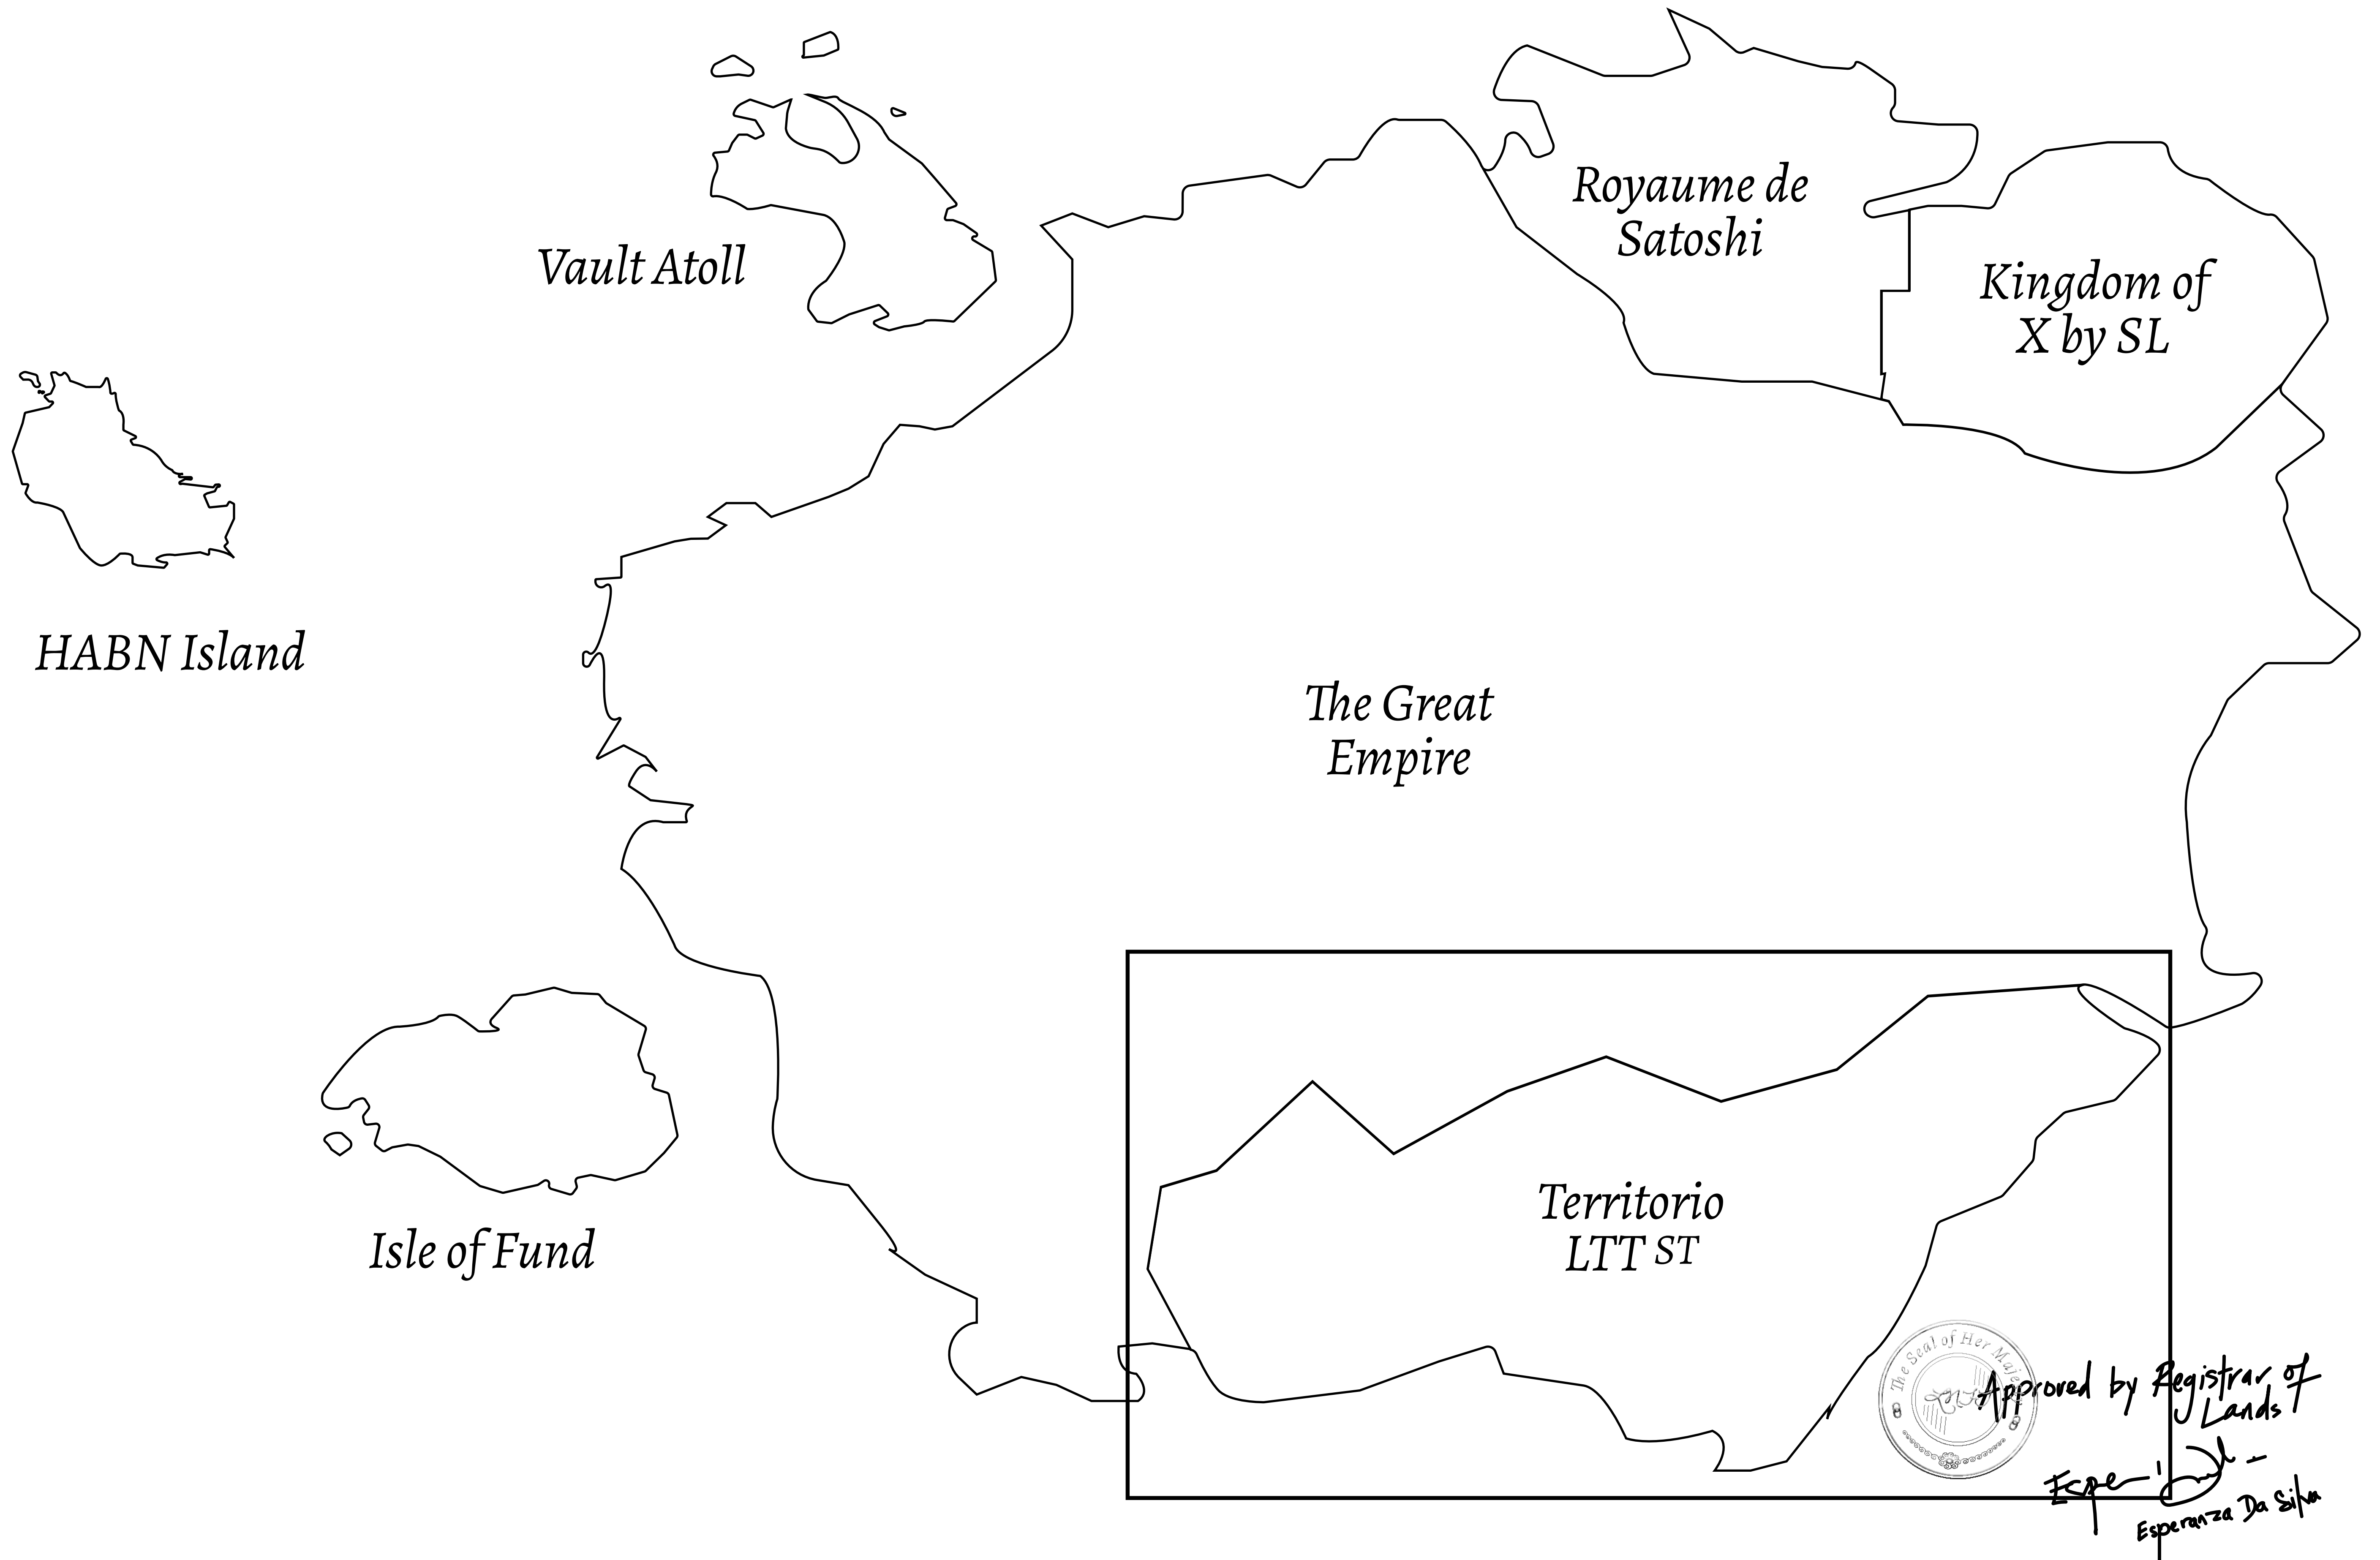

LOOT NFT WORLD

THE SPANISH ARMADA

The most flamboyant of all of the states, this Spanish-speaking territory houses a clash of cultures. From the LTT trades in the El Mercado district to the solicitations for invites to the Great Empire, and even the traveling Caravans, it is a transient place; people are always on the move on the way to the Great Empire or a trek through the Dividing Range to the Royaume De Satoshi. Commerce uses derivations of LTT such as LTTE, LTTB, and LTTC.

GEOGRAPHY

COASTLINE	193.03 KM (119.94 MILES)
BORDERS	OCEAN, THE GREAT EMPIRE
HIGHEST POINT	MT ELEUTHERIA +1392 M
LOWEST POINT	PUERTO DE LTT 0 M
PLOTS	1045
SCALE	1:50000

H.M. LNFT Land Registry		TITLE NUMBER	
		T0358-221121	
ADMINISTRATIVE AREA	TERRITORIO LTT ST	ISSUED 22 November 2021 <i>bl.</i>	SCALE 1/50000
OWNER ENTITLEMENT	Type W-T: Share of 0.1% of all BUN sales (rewarded in Credits) plus 1% of all LTT redeemed based on number of NFT Stories minted; Mint 4 NFT Stories		