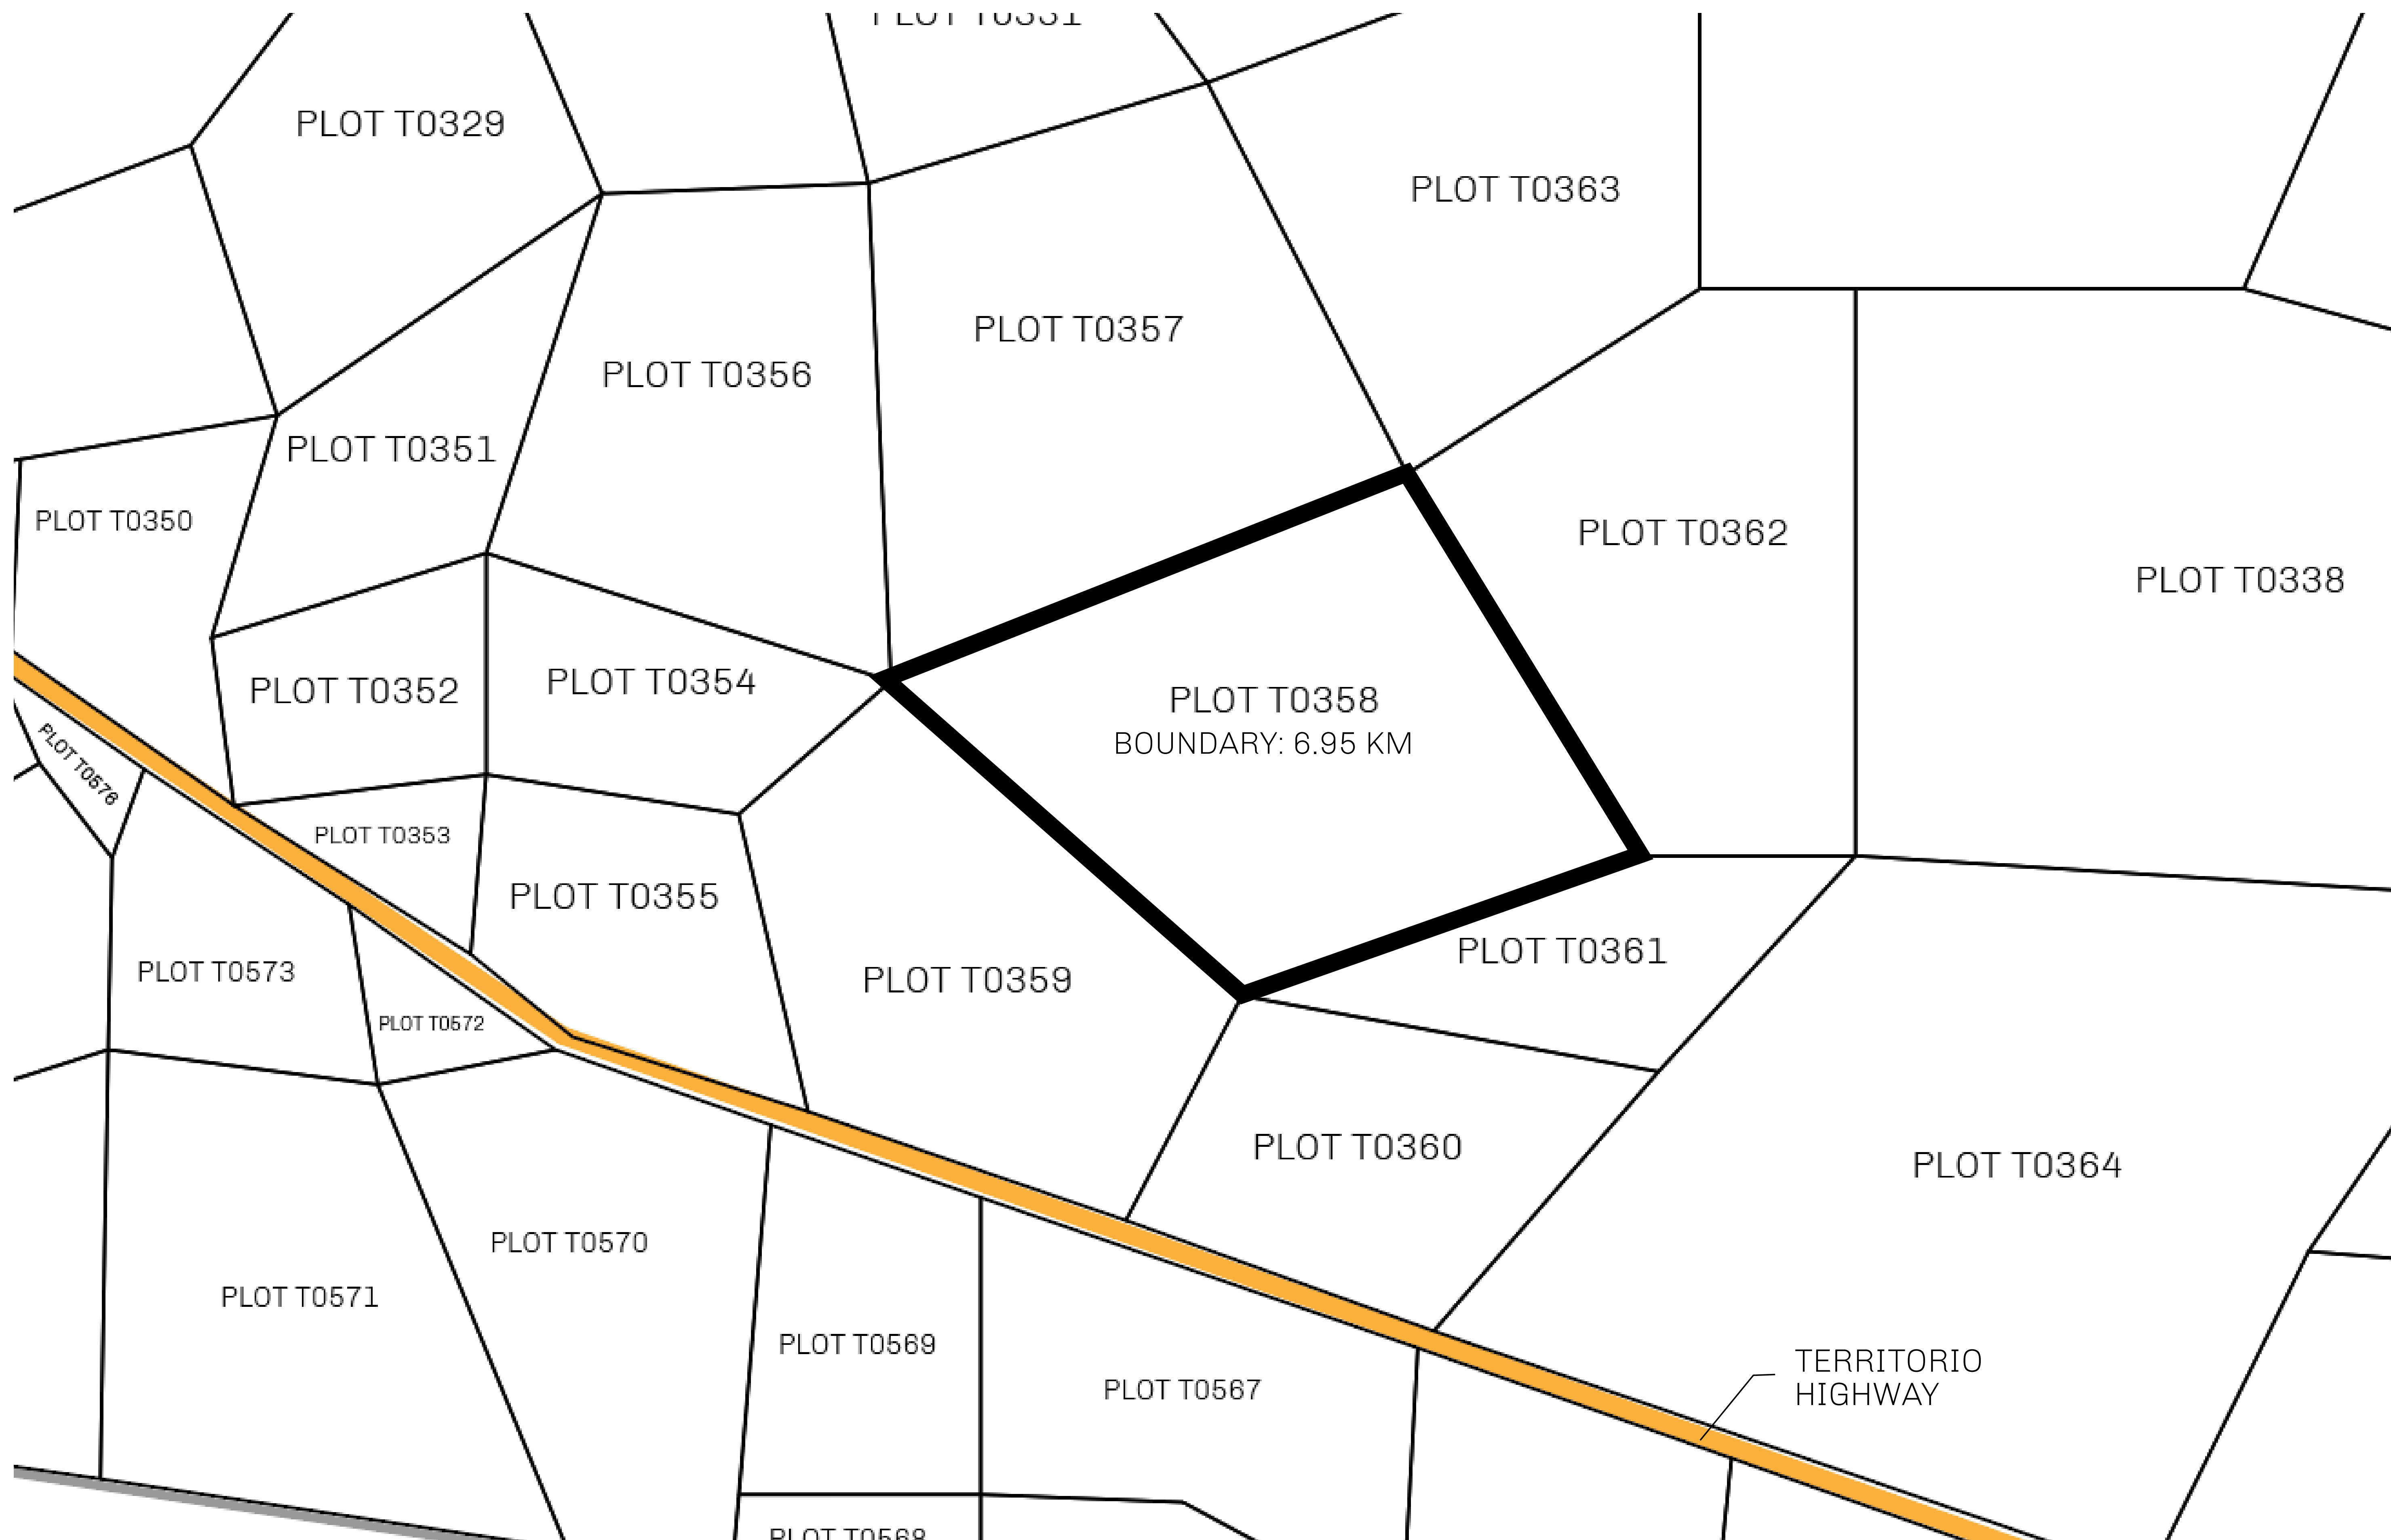

LOOT NFT WORLD

THE SPANISH ARMADA

The most flamboyant of all of the states, this Spanish-speaking territory houses a clash of cultures. From the LTT trades in the El Mercado district to the solicitations for invites to the Great Empire, and even the traveling Caravans, it is a transient place; people are always on the move on the way to the Great Empire or a trek through the Dividing Range to the Royaume De Satoshi. Commerce uses derivations of LTT such as LTTE, LTTB, and LTTC.

GEOGRAPHY

COASTLINE	193.03 KM (119.94 MILES)
BORDERS	OCEAN, THE GREAT EMPIRE
HIGHEST POINT	MT ELEUTHERIA +1392 M
LOWEST POINT	PUERTO DE LTT 0 M
PLOTS	1045
SCALE	1:50000

H.M. LNFT Land Registry		TITLE NUMBER	
		T0358-221121	
ADMINISTRATIVE AREA	TERRITORIO LTT ST	ISSUED 22 November 2021 <i>bl.</i>	SCALE 1/50000
OWNER ENTITLEMENT	Type W-T: Share of 0.1% of all BUN sales (rewarded in Credits) plus 1% of all LTT redeemed based on number of NFT Stories minted; Mint 4 NFT Stories		