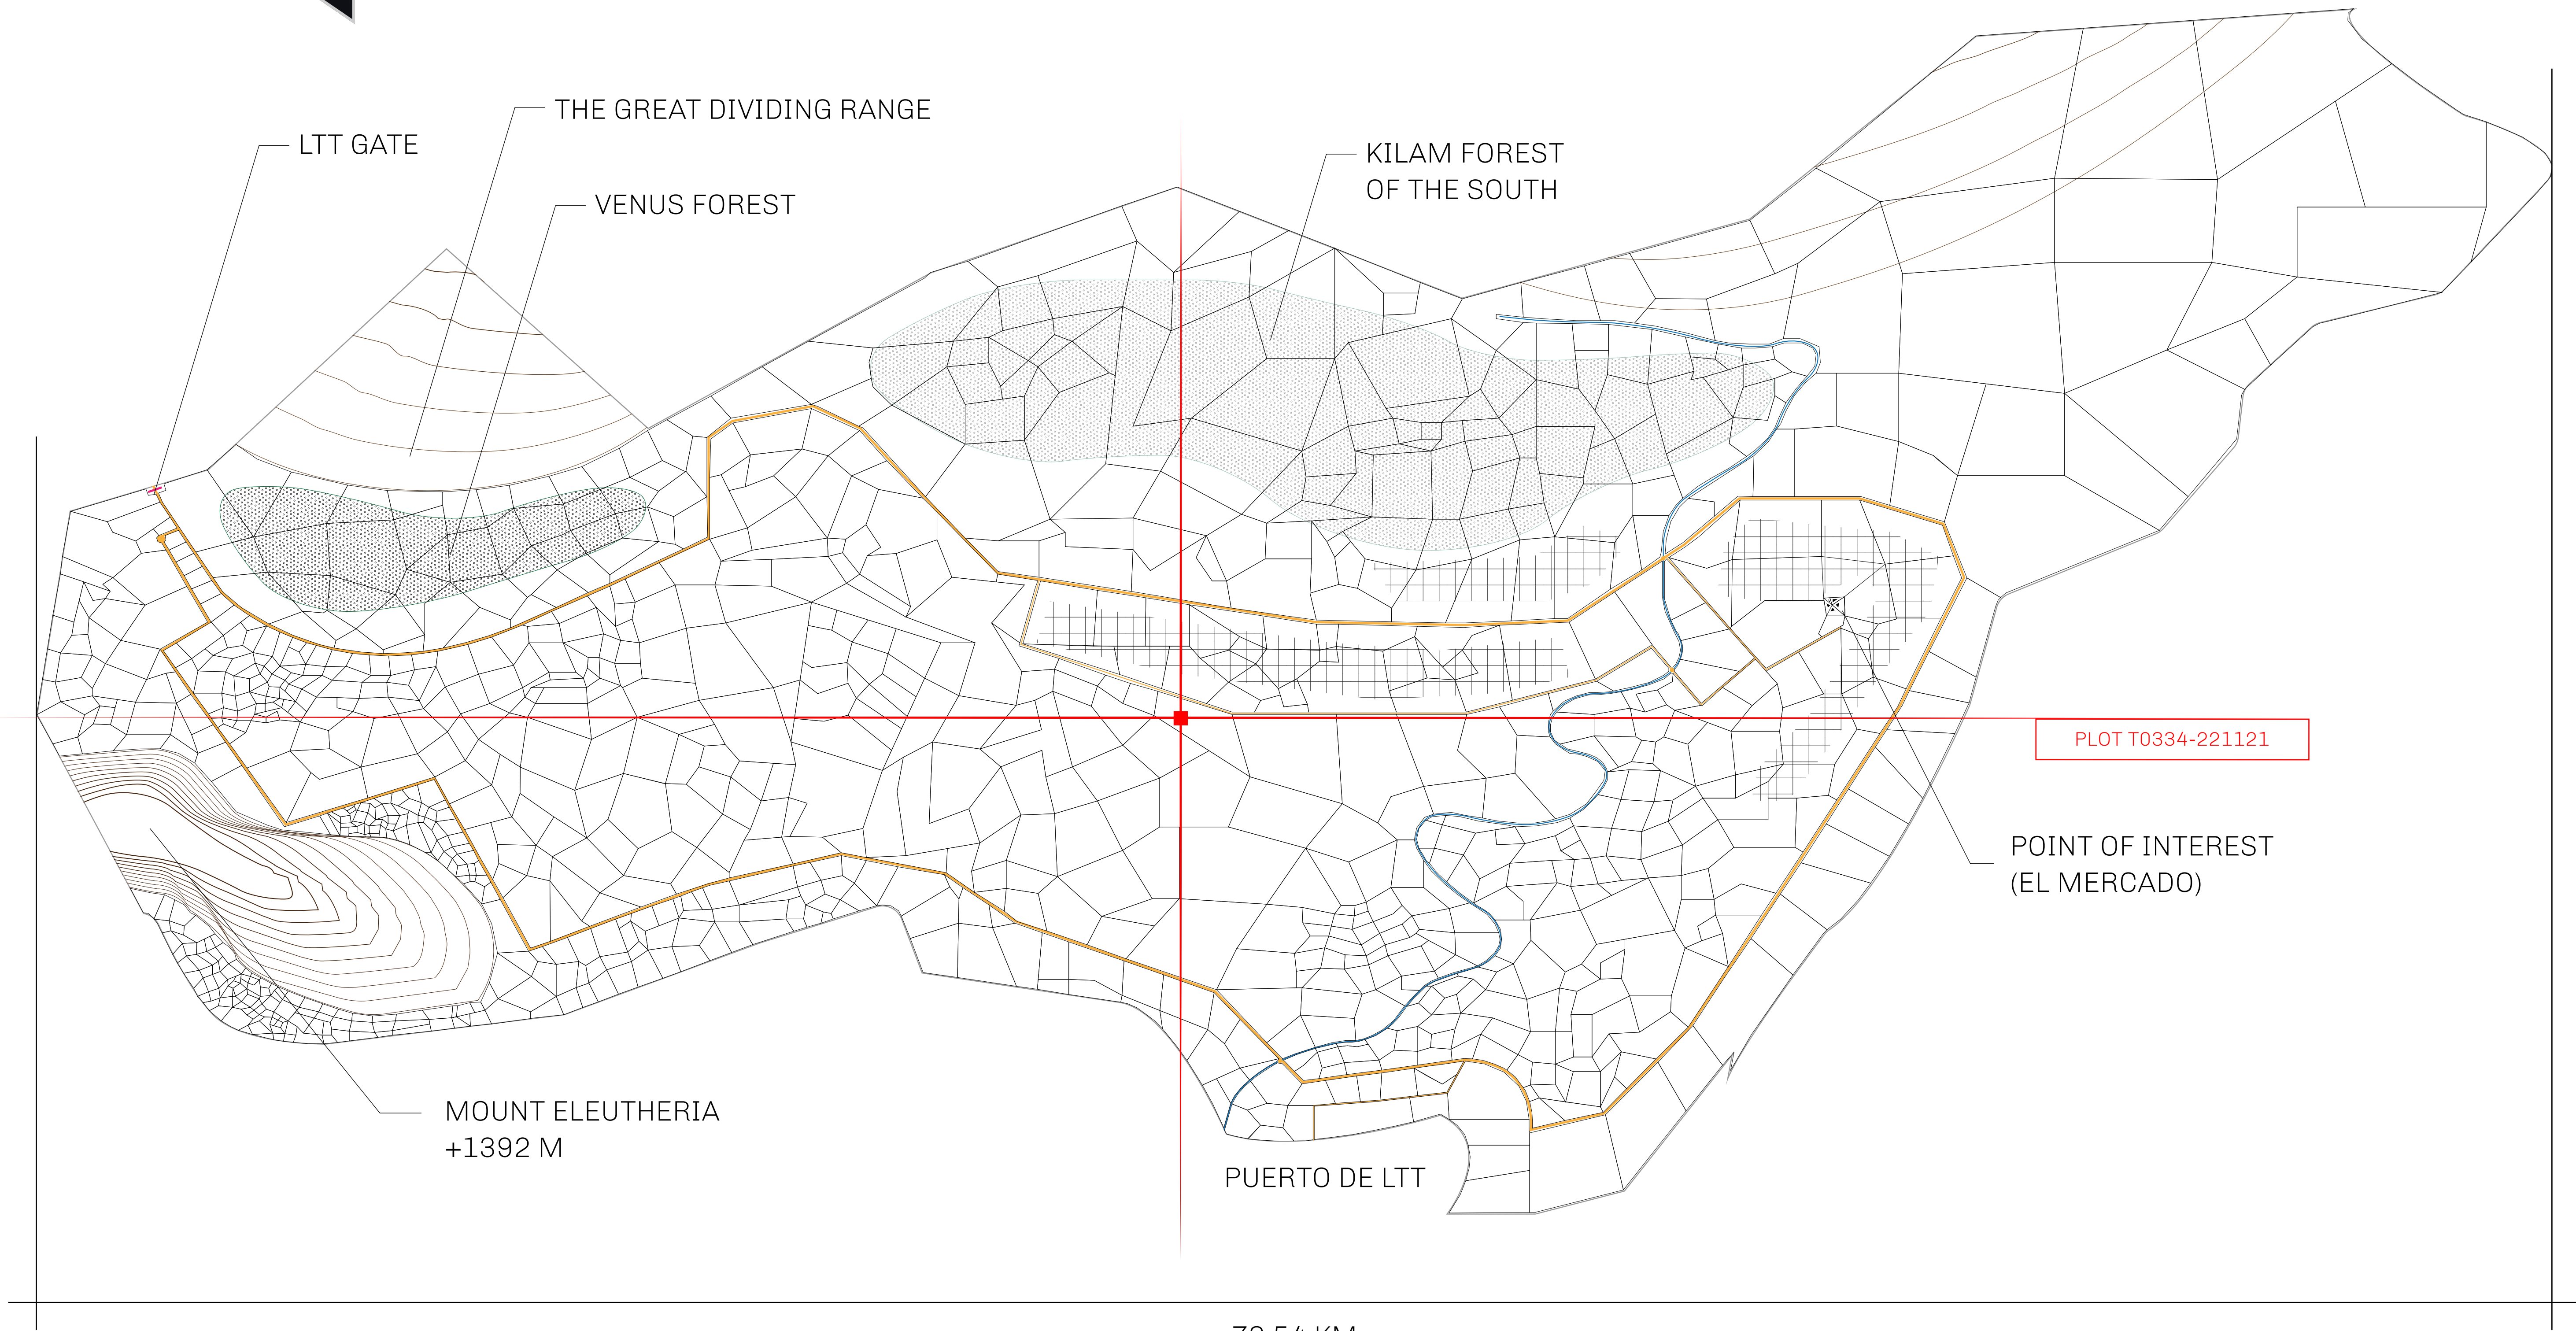

LOOT NFT WORLD

THE SPANISH ARMADA

The most flamboyant of all of the states, this Spanish-speaking territory houses a clash of cultures. From the LTT trades in the El Mercado district to the solicitations for invites to the Great Empire, and even the traveling Caravans, it is a transient place; people are always on the move on the way to the Great Empire or a trek through the Dividing Range to the Royaume De Satoshi. Commerce uses derivations of LTT such as LTTE, LTTB, and LTTC.

GEOGRAPHY

COASTLINE	193.03 KM (119.94 MILES)
BORDERS	OCEAN, THE GREAT EMPIRE
HIGHEST POINT	MT ELEUTHERIA +1392 M
LOWEST POINT	PUERTO DE LTT 0 M
PLOTS	1045
SCALE	1:50000

H.M. LNFT Land Registry		TITLE NUMBER T0334-221121	
ADMINISTRATIVE AREA	TERRITORIO LTT ST	ISSUED 22 November 2021 <i>bl.</i>	SCALE 1/50000
OWNER ENTITLEMENT	Type W-T: Share of 0.1% of all BUN sales (rewarded in Credits) plus 1% of all LTT redeemed based on number of NFT Stories minted; Mint 4 NFT Stories		

OFFICIAL PERSPECTIVE SHEET FOR FILING
Indicate vantage point for each drawing. Copy and
mark each sheet required prior to filing.

Guide - Vantage point should be
indicated as shown in the diagram: