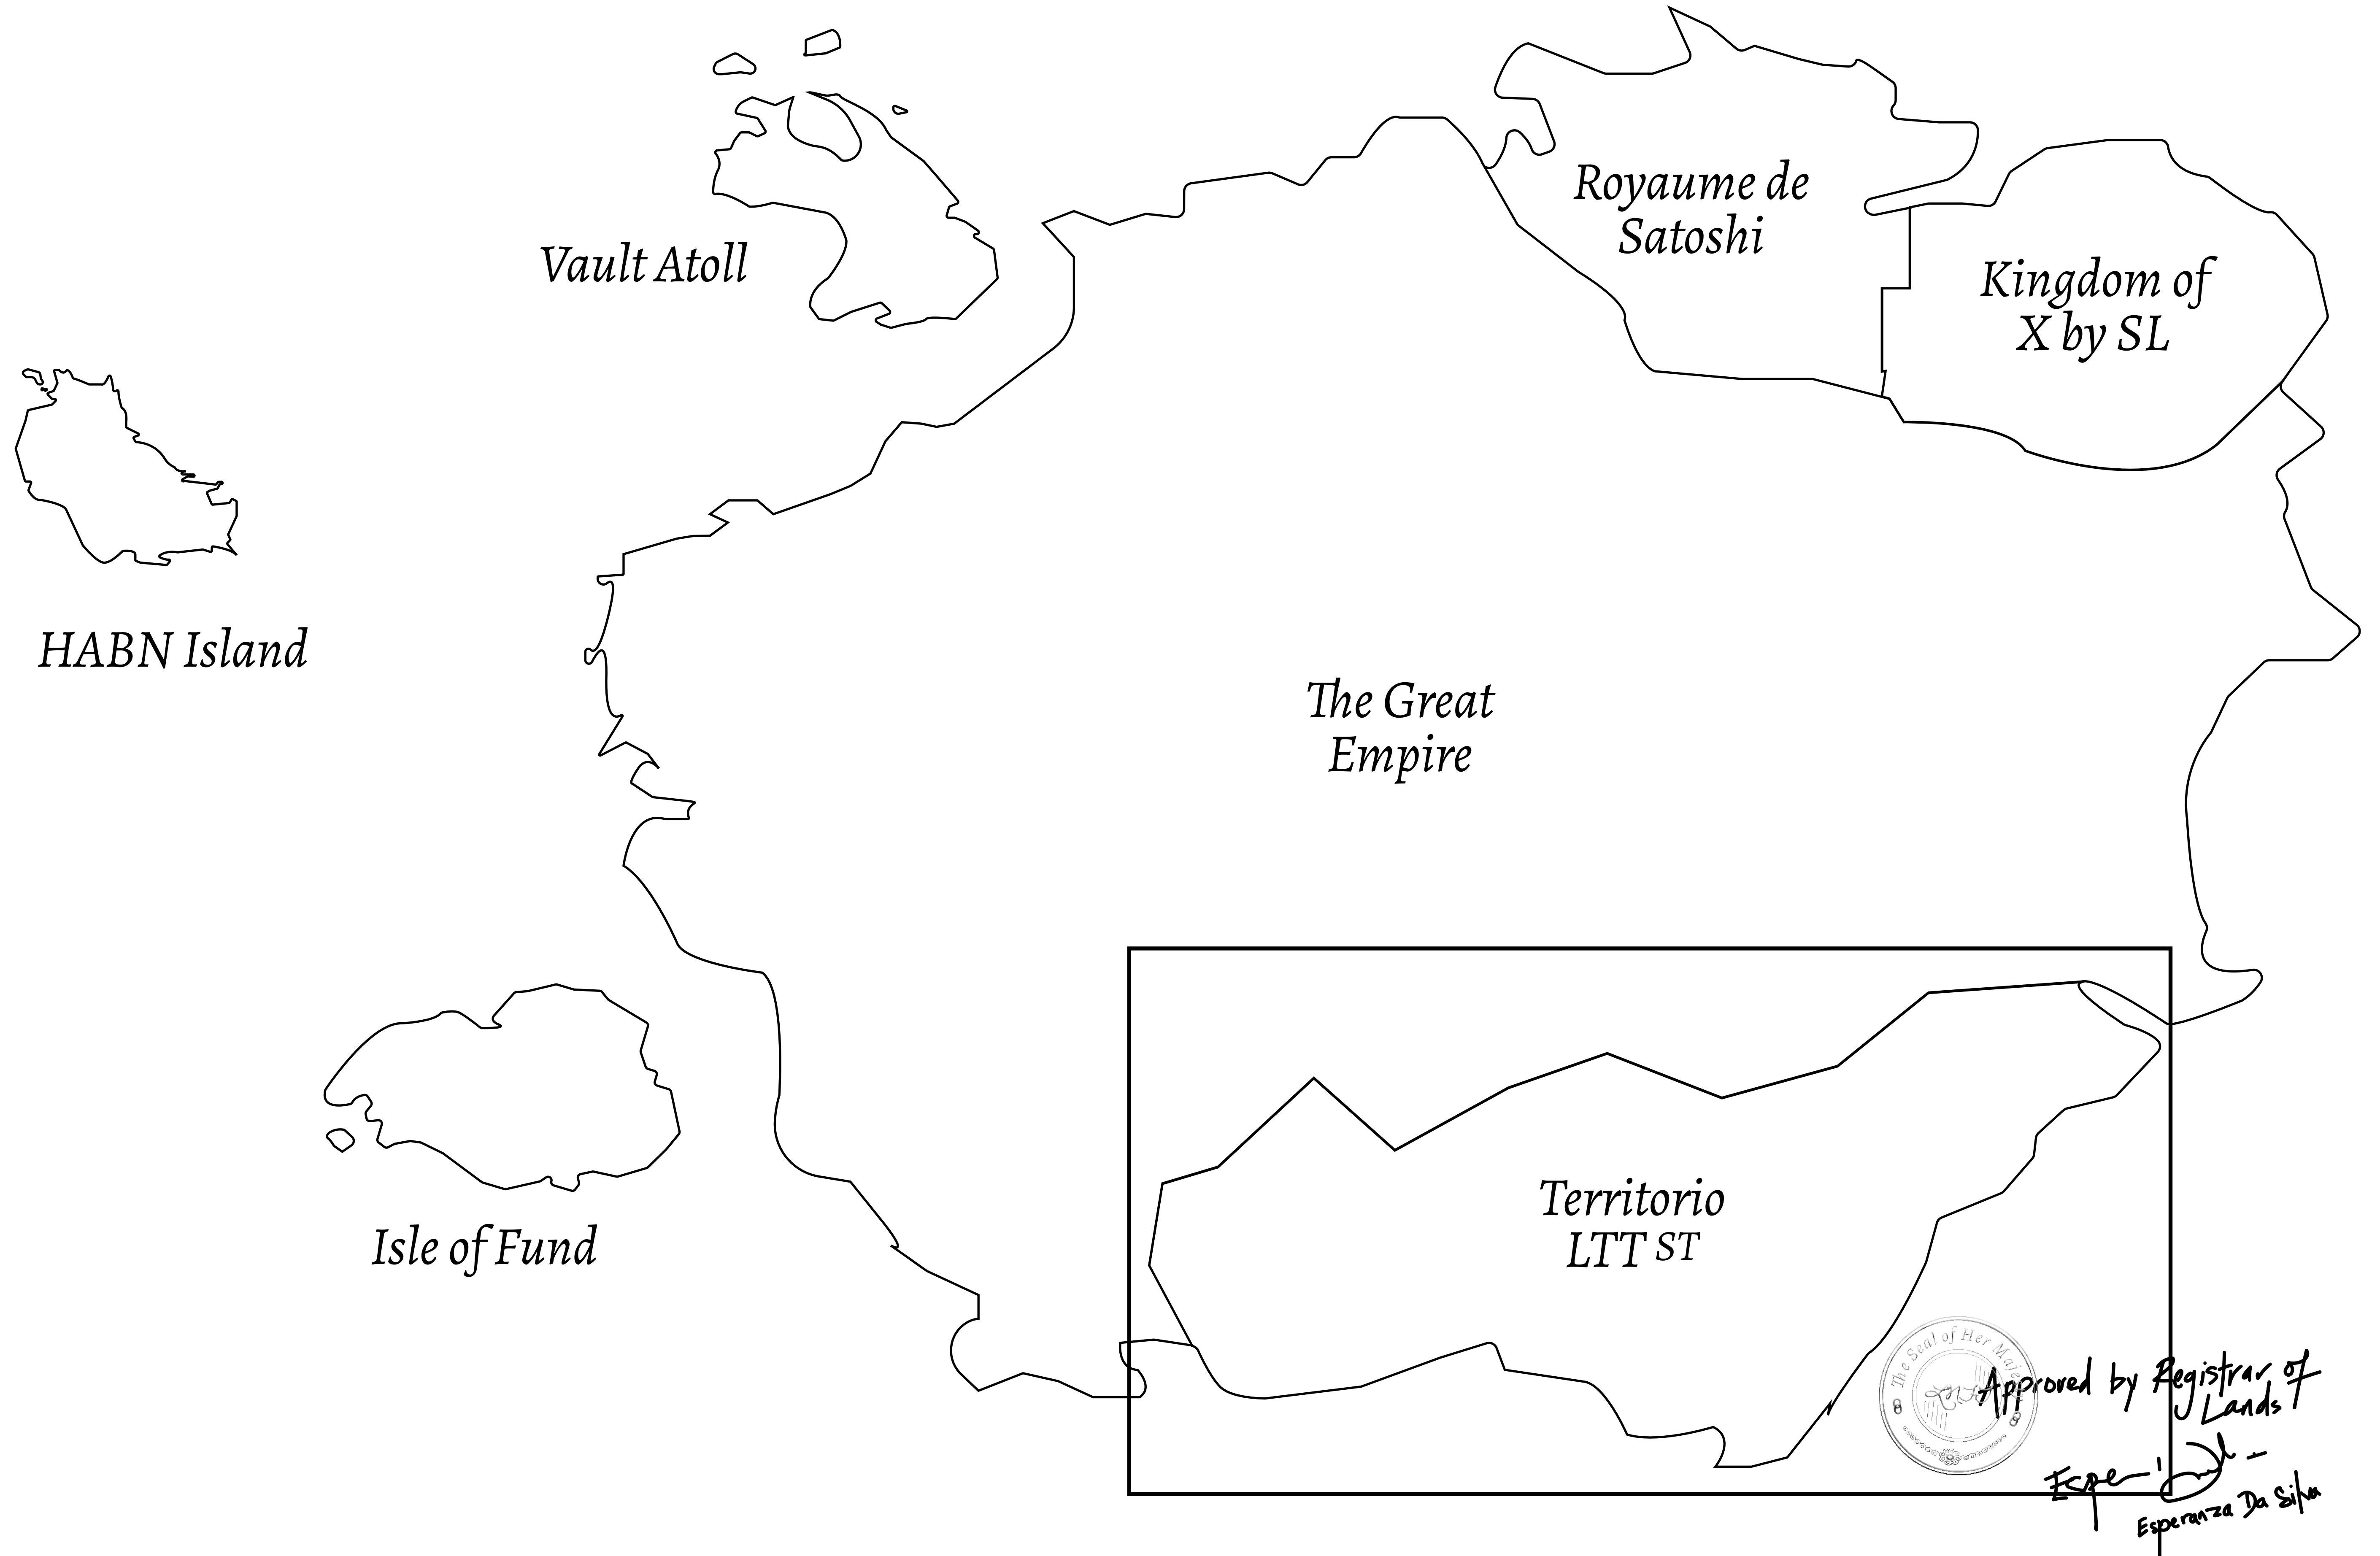

LOOT NFT WORLD

THE SPANISH ARMADA

The most flamboyant of all of the states, this Spanish-speaking territory houses a clash of cultures. From the LTT trades in the El Mercado district to the solicitations for invites to the Great Empire, and even the traveling Caravans, it is a transient place; people are always on the move on the way to the Great Empire or a trek through the Dividing Range to the Royaume De Satoshi. Commerce uses derivations of LTT such as LTTE, LTTB, and LTTC.

GEOGRAPHY

COASTLINE	193.03 KM (119.94 MILES)
BORDERS	OCEAN, THE GREAT EMPIRE
HIGHEST POINT	MT ELEUTHERIA +1392 M
LOWEST POINT	PUERTO DE LTT 0 M
PLOTS	1045
SCALE	1:50000

H.M. LNFT Land Registry		TITLE NUMBER T0334-221121	
ADMINISTRATIVE AREA	TERRITORIO LTT ST	ISSUED 22 November 2021 <i>bl.</i>	SCALE 1/50000
OWNER ENTITLEMENT	Type W-T: Share of 0.1% of all BUN sales (rewarded in Credits) plus 1% of all LTT redeemed based on number of NFT Stories minted; Mint 4 NFT Stories		