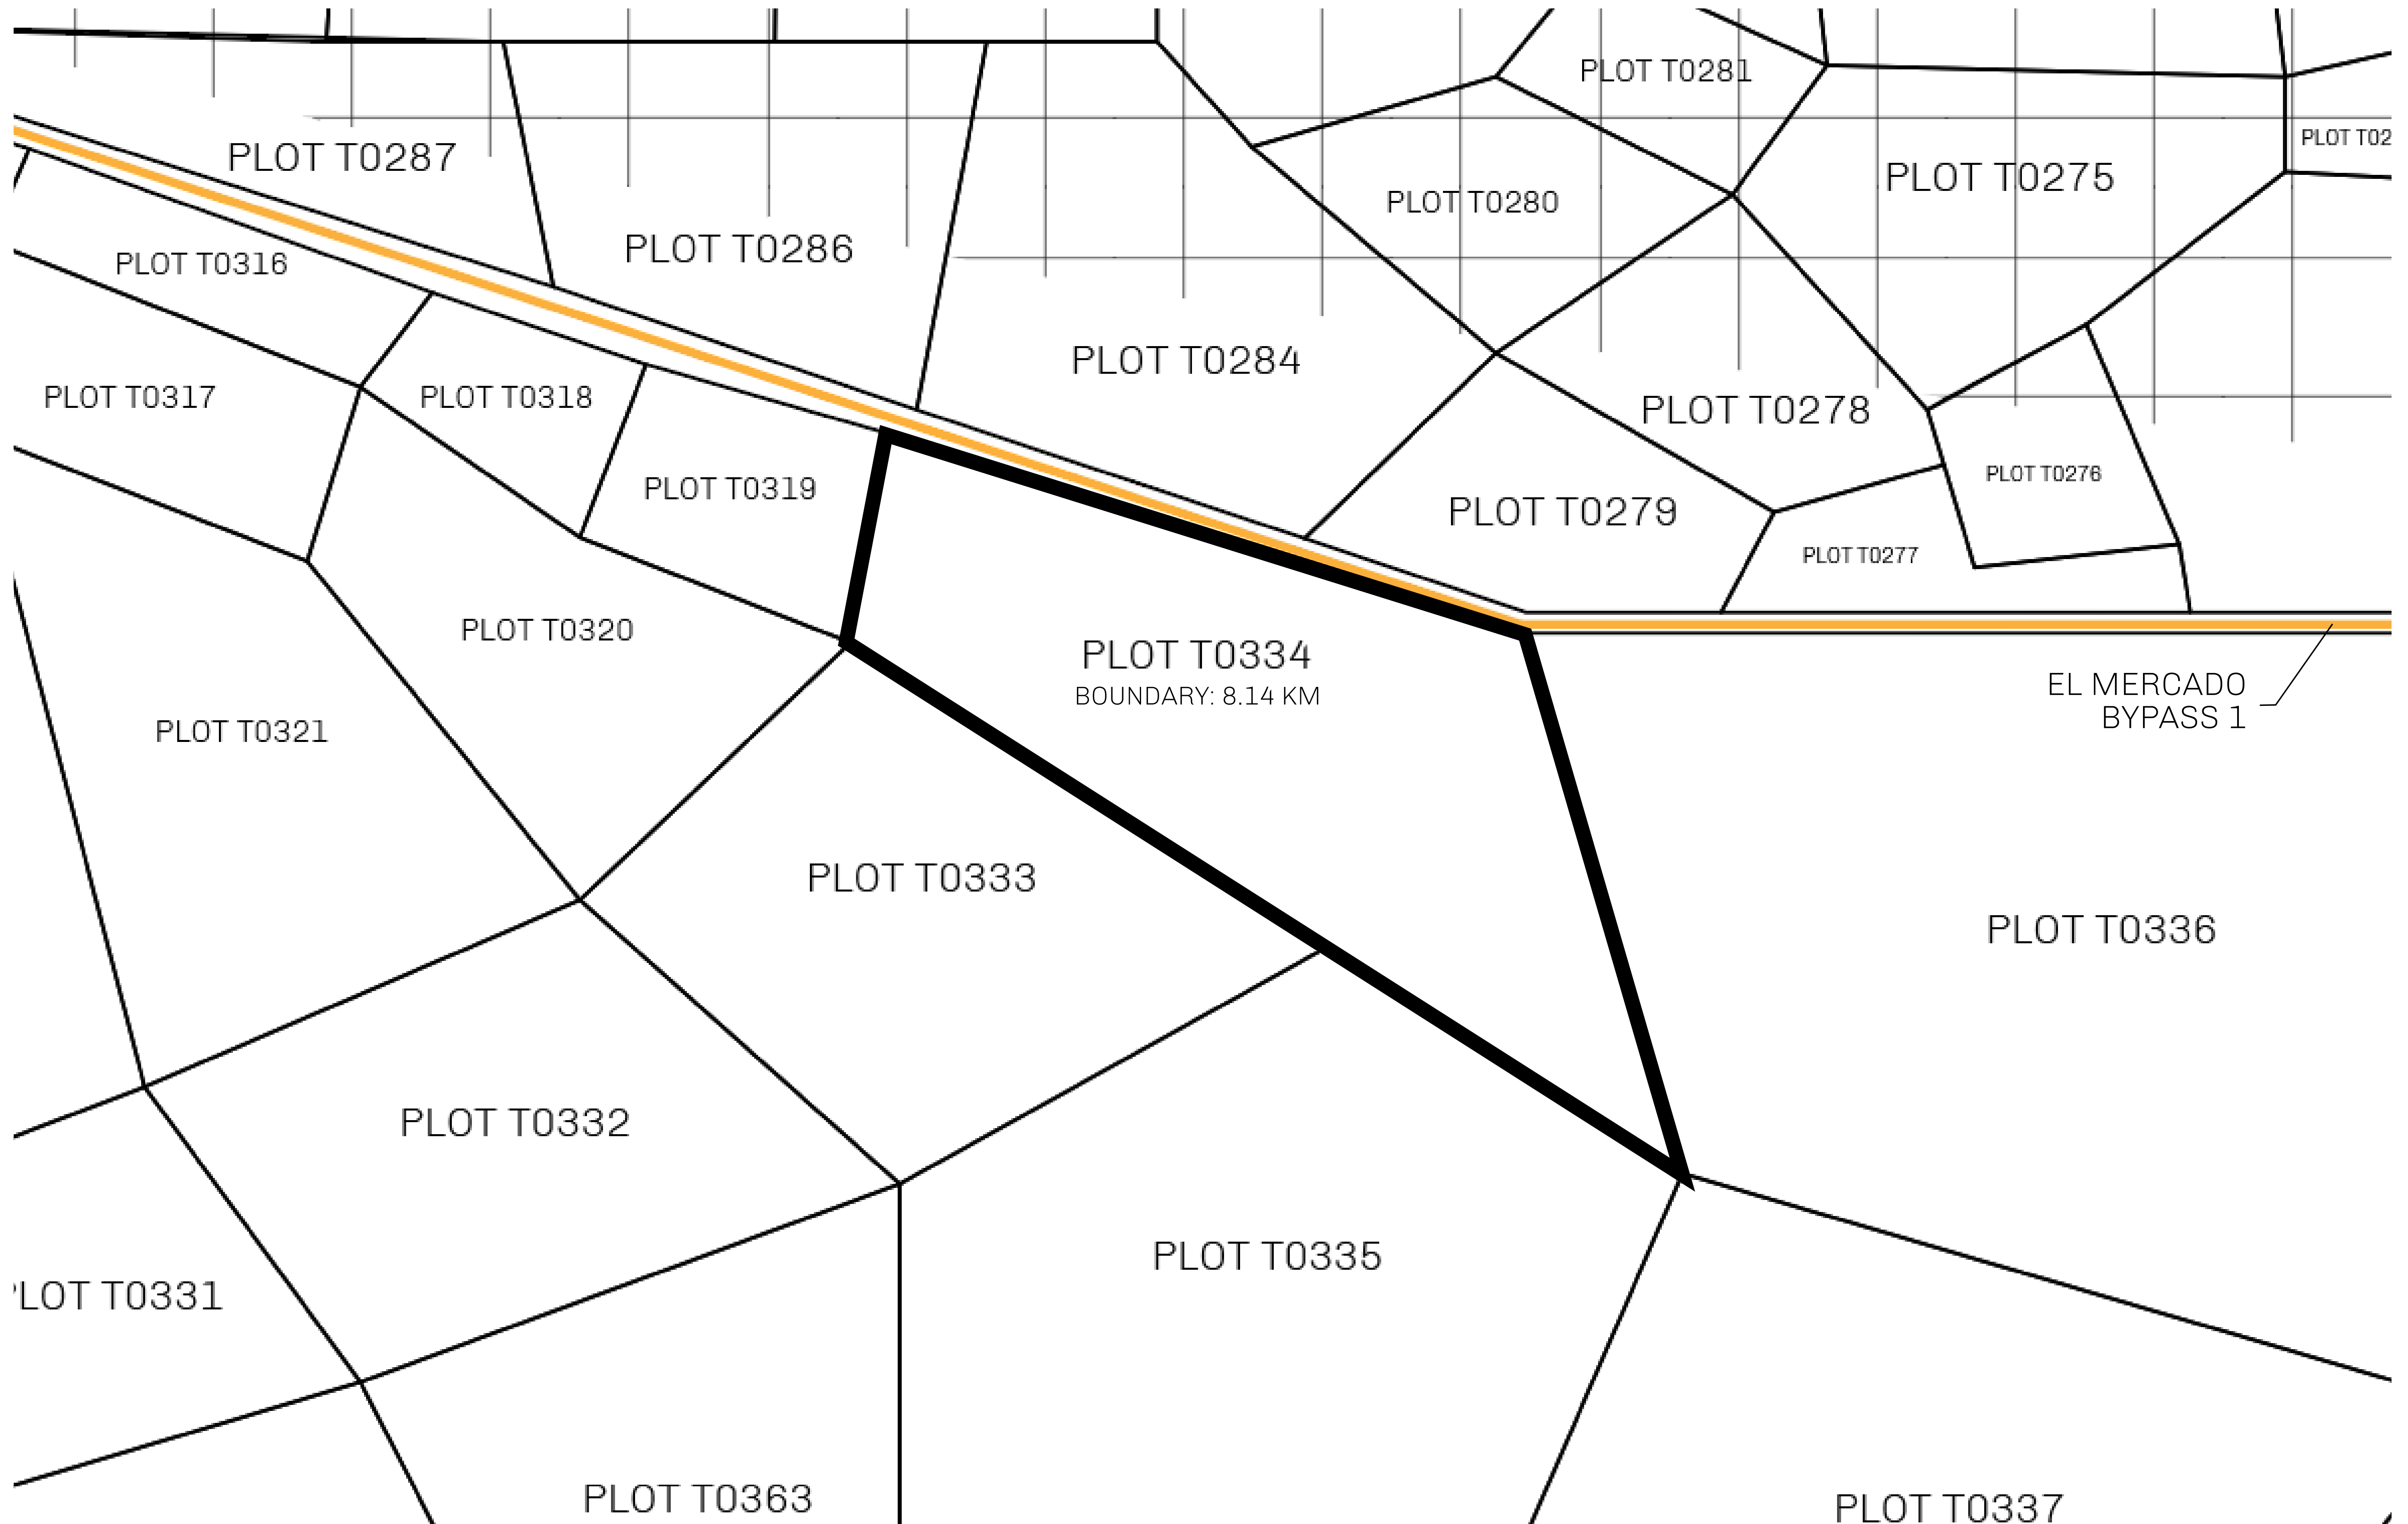

LOOT NFT WORLD

THE SPANISH ARMADA

The most flamboyant of all of the states, this Spanish-speaking territory houses a clash of cultures. From the LTT trades in the El Mercado district to the solicitations for invites to the Great Empire, and even the traveling Caravans, it is a transient place; people are always on the move on the way to the Great Empire or a trek through the Dividing Range to the Royaume De Satoshi. Commerce uses derivations of LTT such as LTTE, LTTB, and LTTC.

GEOGRAPHY

COASTLINE	193.03 KM (119.94 MILES)
BORDERS	OCEAN, THE GREAT EMPIRE
HIGHEST POINT	MT ELEUTHERIA +1392 M
LOWEST POINT	PUERTO DE LTT 0 M
PLOTS	1045
SCALE	1:50000

H.M. LNFT Land Registry		TITLE NUMBER T0334-221121	
ADMINISTRATIVE AREA	TERRITORIO LTT ST	ISSUED 22 November 2021 <i>bl.</i>	SCALE 1/50000
OWNER ENTITLEMENT	Type W-T: Share of 0.1% of all BUN sales (rewarded in Credits) plus 1% of all LTT redeemed based on number of NFT Stories minted; Mint 4 NFT Stories		

OFFICIAL PERSPECTIVE SHEET FOR FILING
Indicate vantage point for each drawing. Copy and
mark each sheet required prior to filing.

Guide - Vantage point should be
indicated as shown in the diagram: