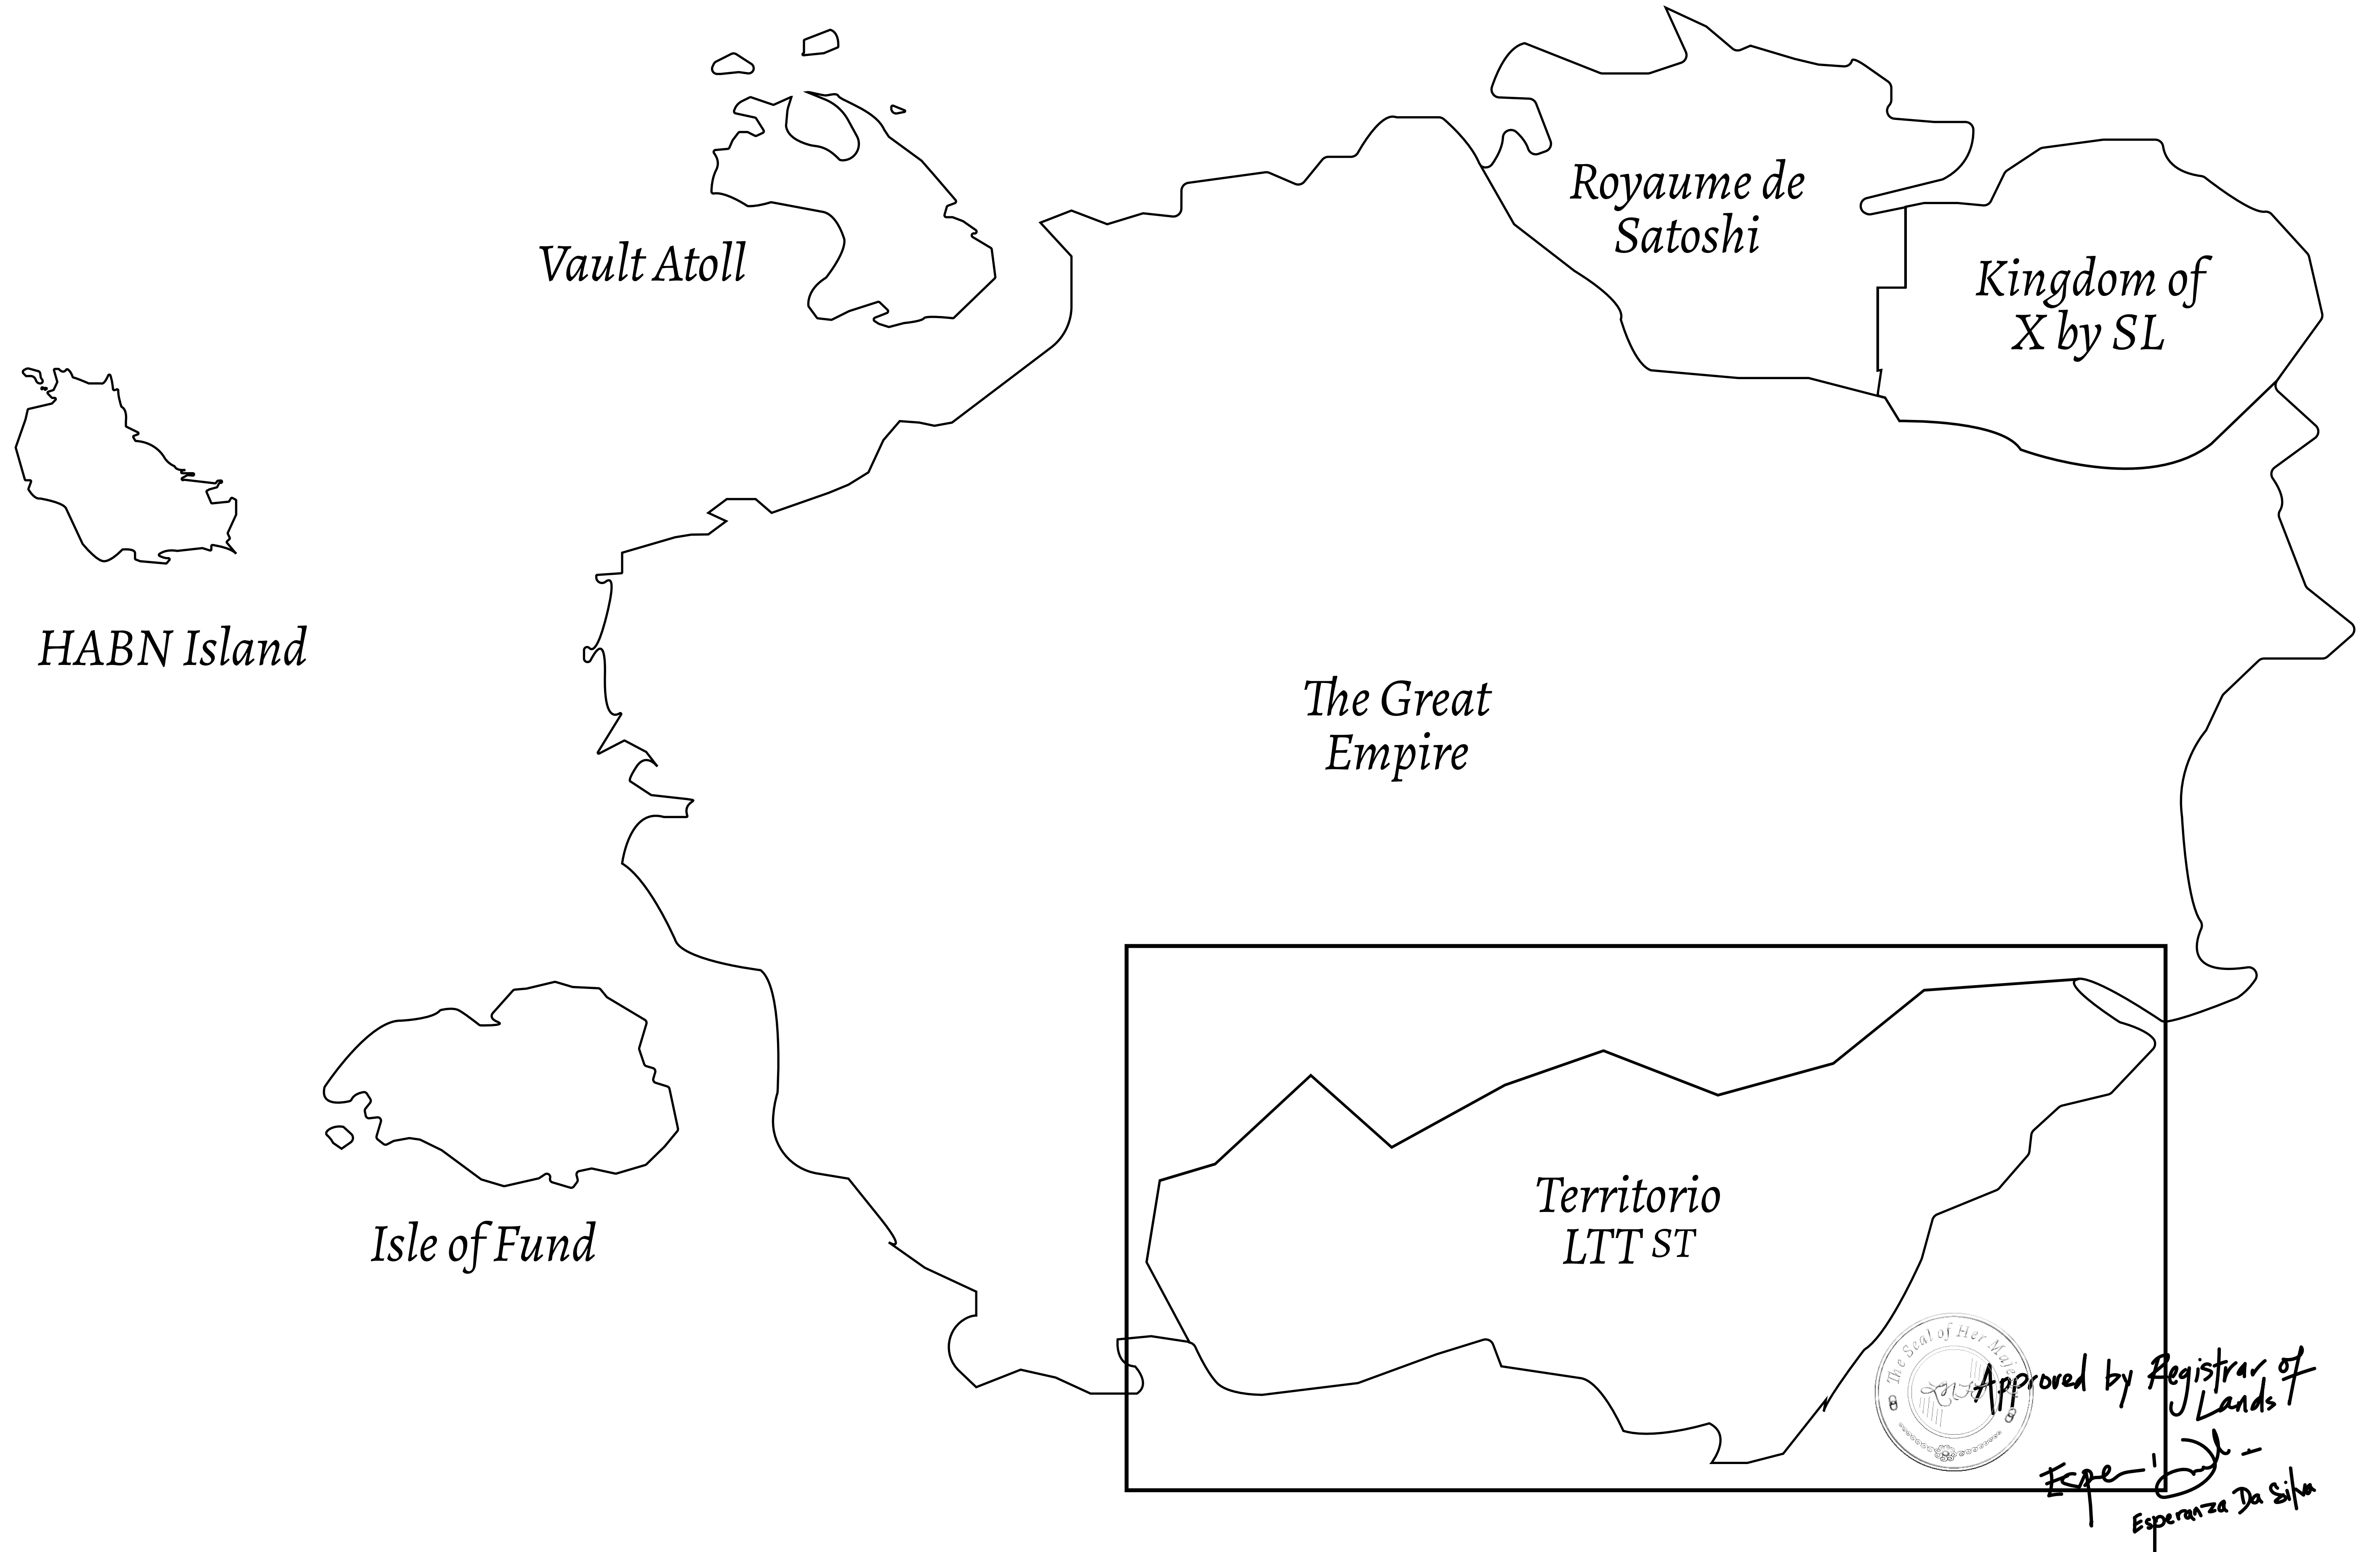

## THE SPANISH ARMADA

The most flamboyant of all of the states, this Spanish-speaking territory houses a clash of cultures. From the LTT trades in the El Mercado district to the solicitations for invites to the Great Empire, and even the traveling Caravans, it is a transient place; people are always on the move on the way to the Great Empire or a trek through the Dividing Range to the Royaume De Satoshi. Commerce uses derivations of LTT such as LTTE, LTTB, and LTTC.

## GEOGRAPHY

COASTLINE	193.03 KM (119.94 MILES)
BORDERS	OCEAN, THE GREAT EMPIRE
HIGHEST POINT	MT ELEUTHERIA +1392 M
LOWEST POINT	PUERTO DE LTT 0 M
PLOTS	1045
SCALE	1:50000

<b>H.M. LNFT Land Registry</b>		TITLE NUMBER	
		<b>T0325-221121</b>	
ADMINISTRATIVE AREA	<b>TERRITORIO LTT ST</b>	ISSUED <b>22 November 2021</b> <i>bl.</i>	SCALE <b>1/50000</b>
OWNER ENTITLEMENT	<b>Type W-T: Share of 0.1% of all BUN sales (rewarded in Credits) plus 1% of all LTT redeemed based on number of NFT Stories minted; Mint 4 NFT Stories</b>		