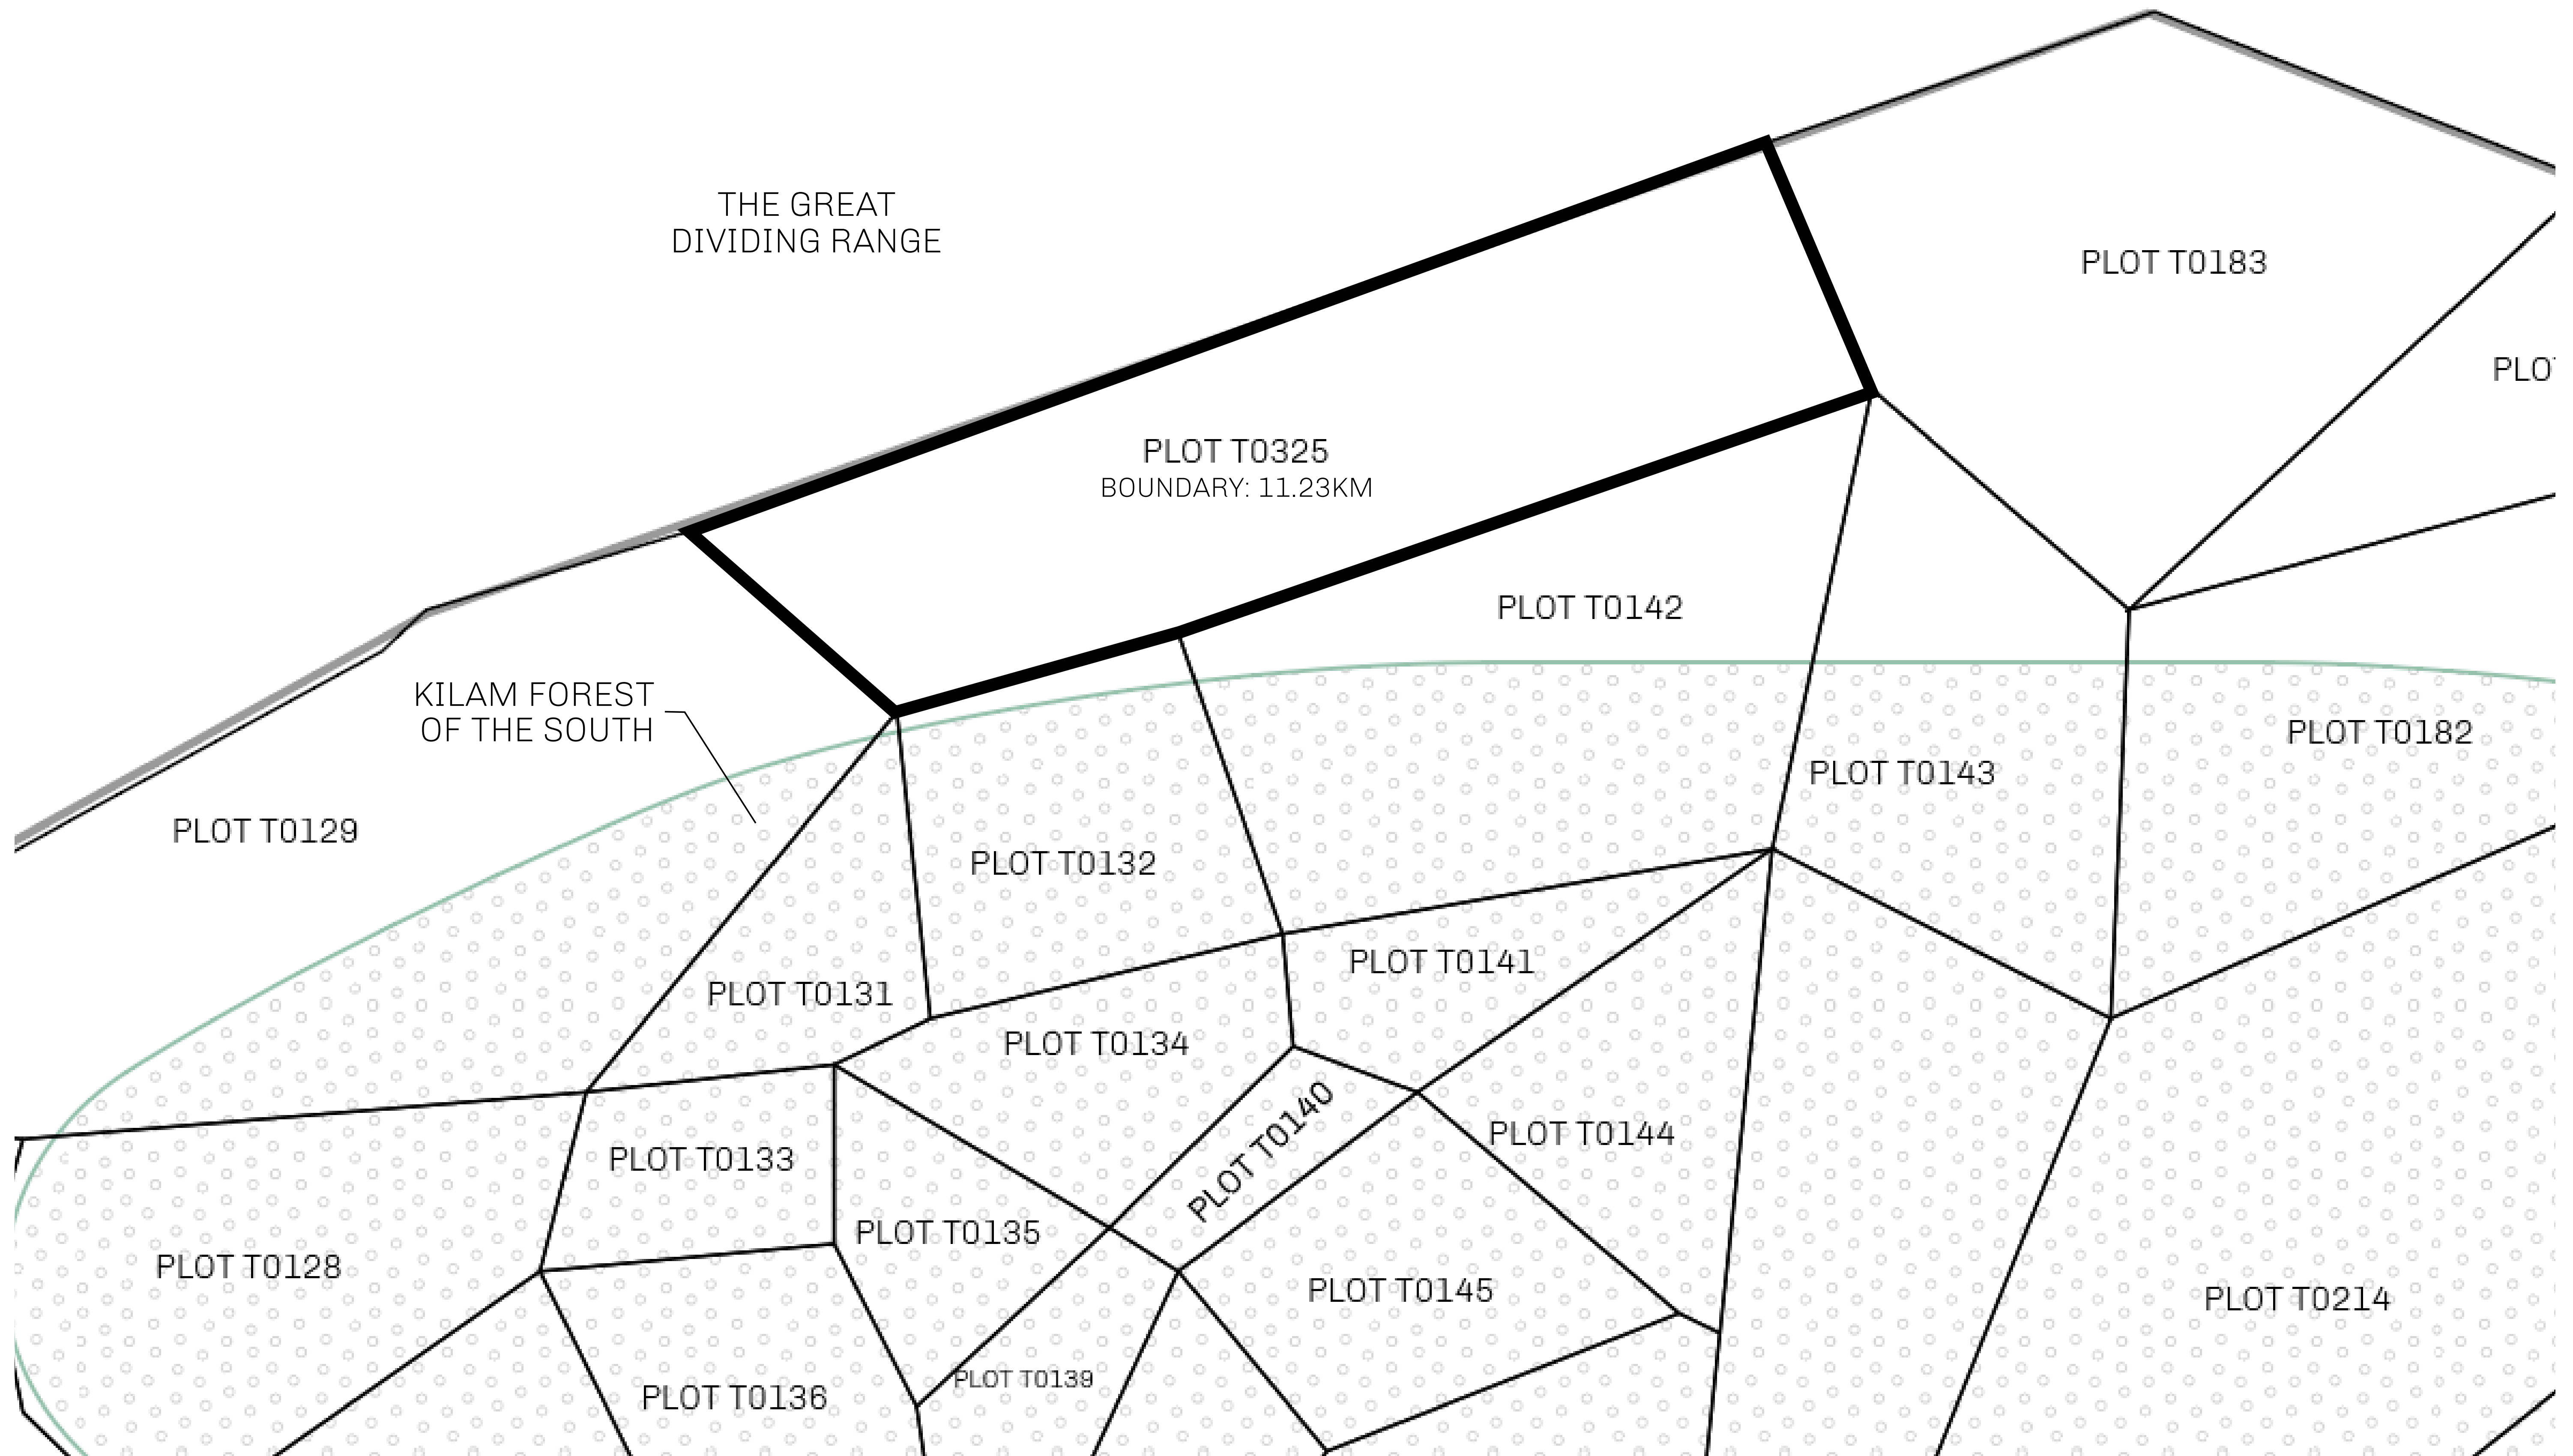

## THE SPANISH ARMADA

The most flamboyant of all of the states, this Spanish-speaking territory houses a clash of cultures. From the LTT trades in the El Mercado district to the solicitations for invites to the Great Empire, and even the traveling Caravans, it is a transient place; people are always on the move on the way to the Great Empire or a trek through the Dividing Range to the Royaume De Satoshi. Commerce uses derivations of LTT such as LTTE, LTTB, and LTTC.

## GEOGRAPHY

COASTLINE	193.03 KM (119.94 MILES)
BORDERS	OCEAN, THE GREAT EMPIRE
HIGHEST POINT	MT ELEUTHERIA +1392 M
LOWEST POINT	PUERTO DE LTT 0 M
PLOTS	1045
SCALE	1:50000

<b>H.M. LNFT Land Registry</b>		TITLE NUMBER	
		<b>T0325-221121</b>	
ADMINISTRATIVE AREA	<b>TERRITORIO LTT ST</b>	ISSUED <b>22 November 2021</b> <i>bl.</i>	SCALE <b>1/50000</b>
OWNER ENTITLEMENT	<b>Type W-T: Share of 0.1% of all BUN sales (rewarded in Credits) plus 1% of all LTT redeemed based on number of NFT Stories minted; Mint 4 NFT Stories</b>		

OFFICIAL PERSPECTIVE SHEET FOR FILING  
Indicate vantage point for each drawing. Copy and  
mark each sheet required prior to filing.

Guide - Vantage point should be  
indicated as shown in the diagram: