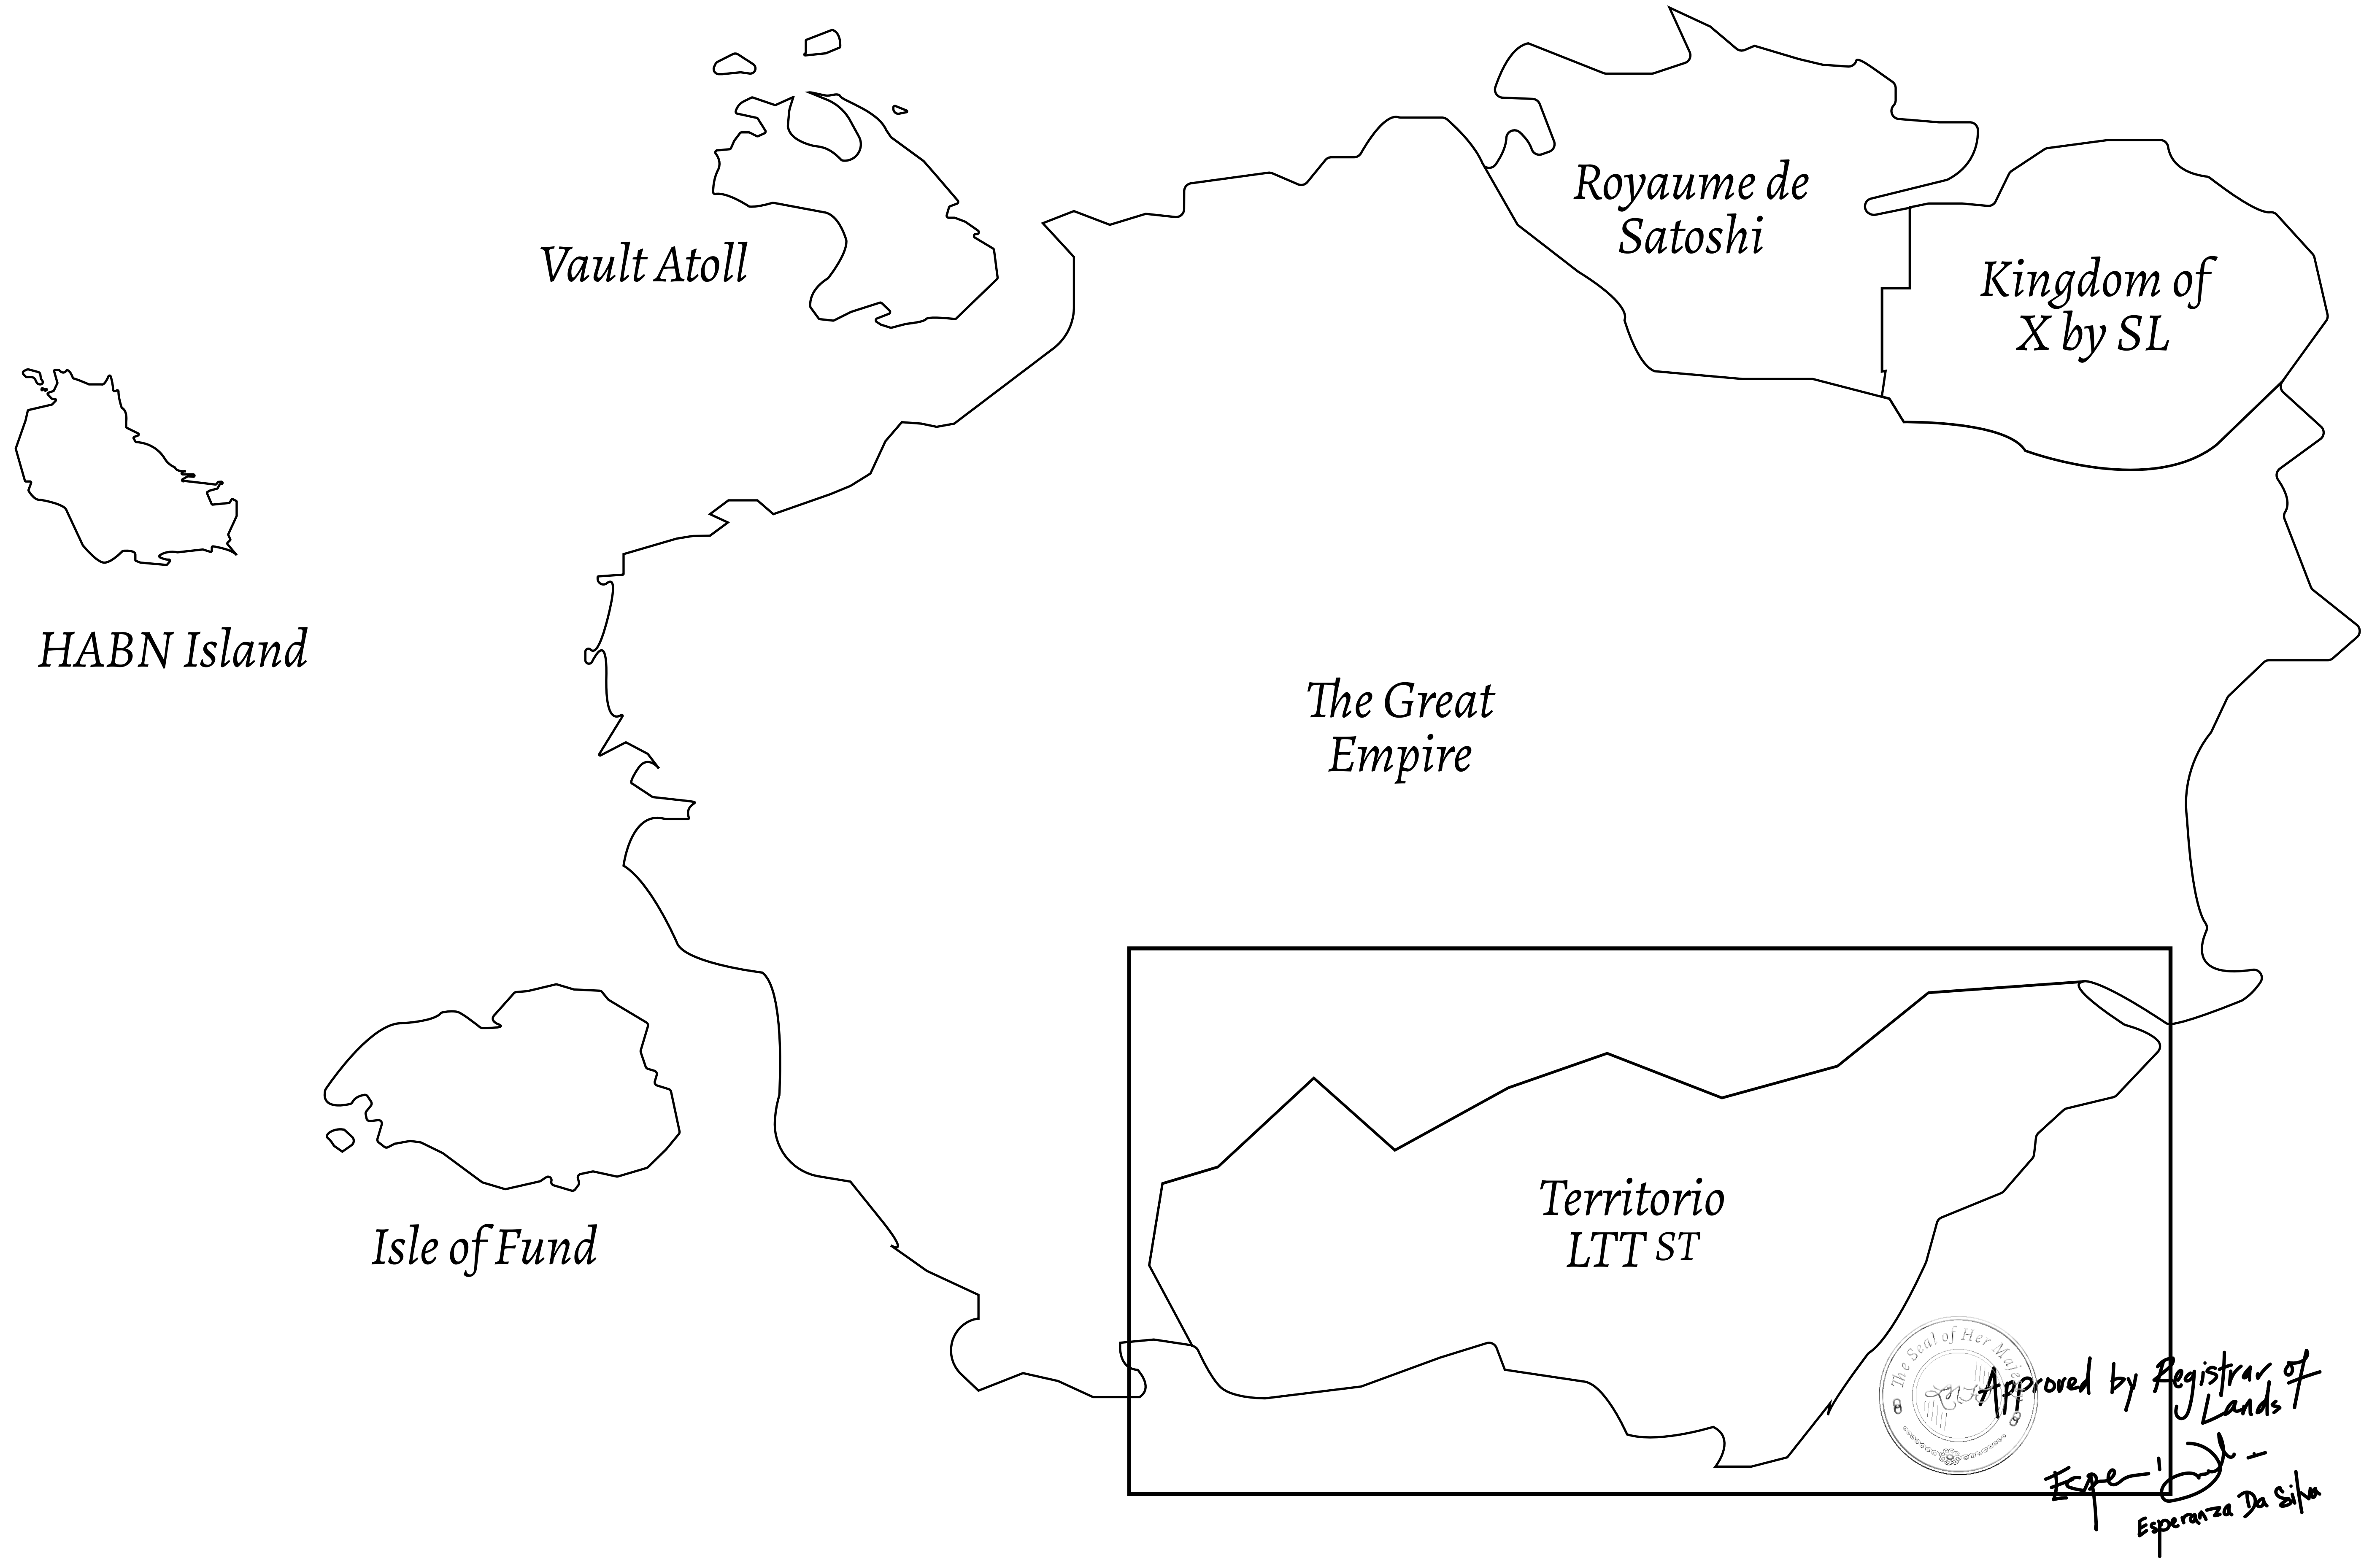

### THE SPANISH ARMADA

The most flamboyant of all of the states, this Spanish-speaking territory houses a clash of cultures. From the LTT trades in the El Mercado district to the solicitations for invites to the Great Empire, and even the traveling Caravans, it is a transient place; people are always on the move on the way to the Great Empire or a trek through the Dividing Range to the Royaume De Satoshi. Commerce uses derivations of LTT such as LTTE, LTTB, and LTTC.

### GEOGRAPHY

|               |                          |
|---------------|--------------------------|
| COASTLINE     | 193.03 KM (119.94 MILES) |
| BORDERS       | OCEAN, THE GREAT EMPIRE  |
| HIGHEST POINT | MT ELEUTHERIA +1392 M    |
| LOWEST POINT  | PUERTO DE LTT 0 M        |
| PLOTS         | 1045                     |
| SCALE         | 1:50000                  |