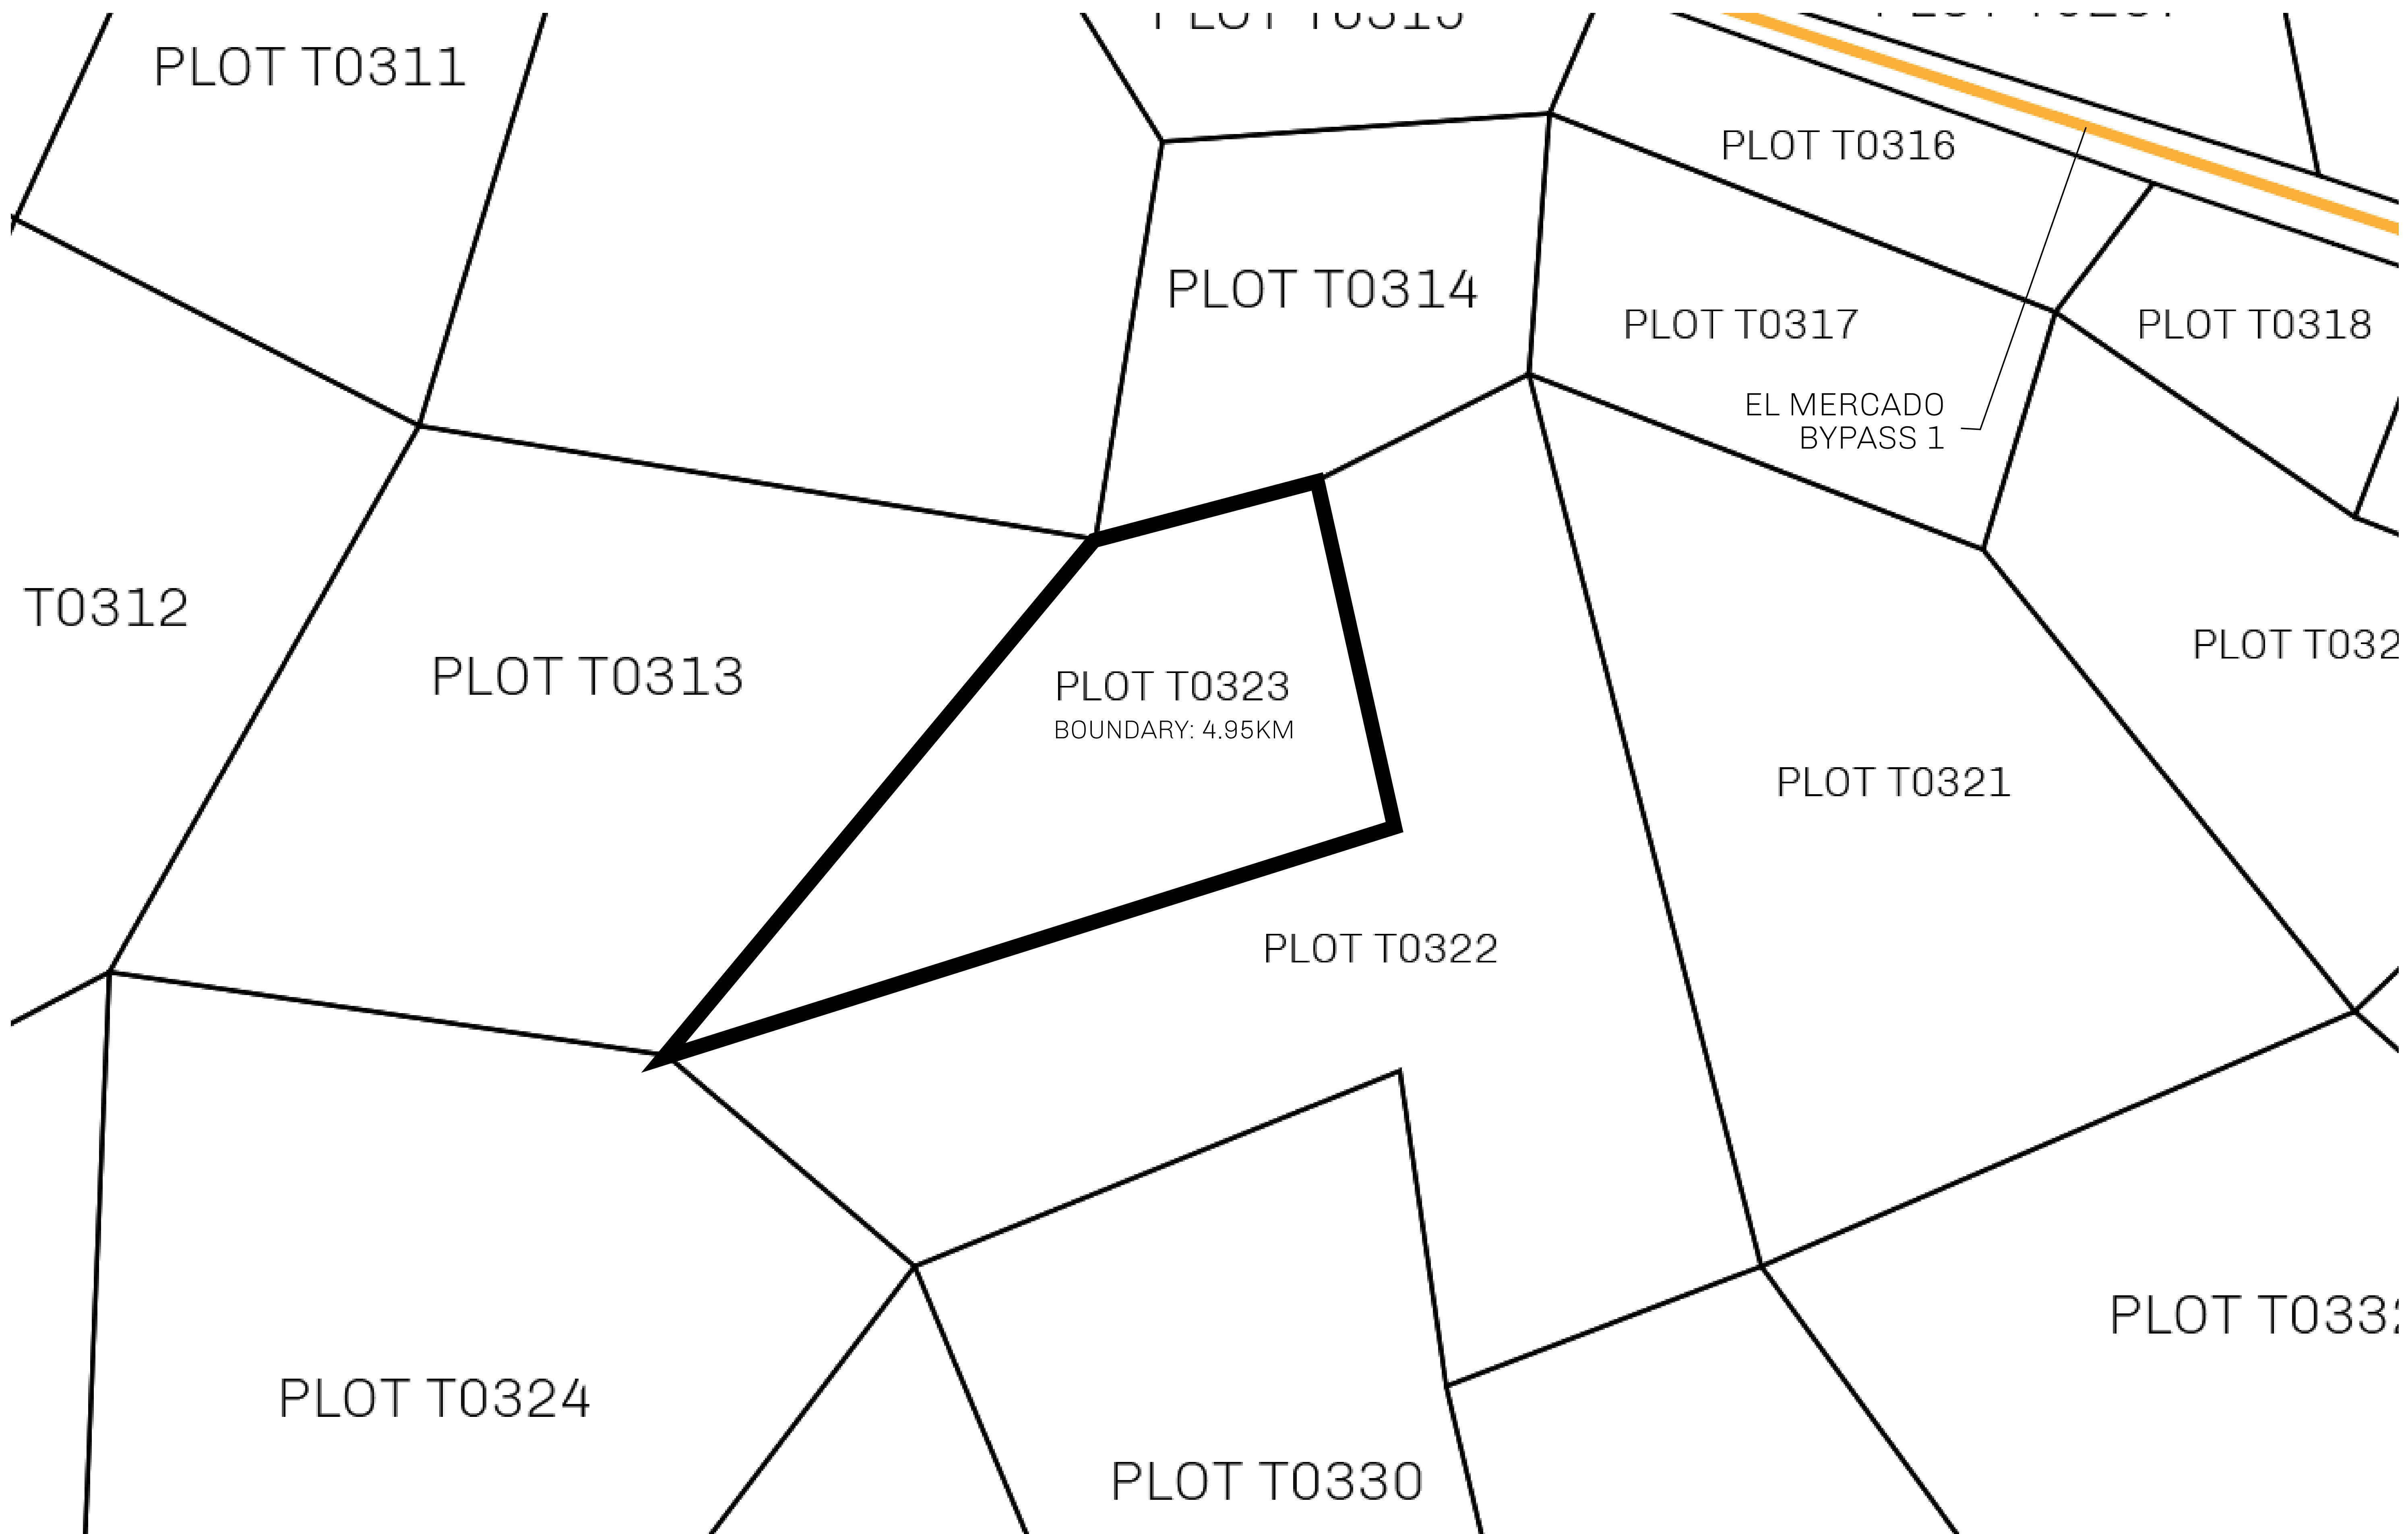

### GEOGRAPHY

|               |                          |
|---------------|--------------------------|
| COASTLINE     | 193.03 KM (119.94 MILES) |
| BORDERS       | OCEAN, THE GREAT EMPIRE  |
| HIGHEST POINT | MT ELEUTHERIA +1392 M    |
| LOWEST POINT  | PUERTO DE LTT 0 M        |
| PLOTS         | 1045                     |
| SCALE         | 1:50000                  |

|                                |   |   |                      |
|--------------------------------|---|---|----------------------|
| <b>H.M. LNFT Land Registry</b> |   | TITLE NUMBER                              |                      |
|                                |   | <b>T0323-221121</b>                       |                      |
| ADMINISTRATIVE AREA            | <b>TERRITORIO LTT ST</b>  | ISSUED <b>22 November 2021</b> <i>BJ.</i> | SCALE <b>1/50000</b> |
| OWNER ENTITLEMENT              | <b>Type W-T: Share of 0.1% of all BUN sales (rewarded in Credits) plus 1% of all LTT redeemed based on number of NFT Stories minted; Mint 4 NFT Stories</b> |   |                      |

OFFICIAL PERSPECTIVE SHEET FOR FILING  
Indicate vantage point for each drawing. Copy and  
mark each sheet required prior to filing.

Guide - Vantage point should be  
indicated as shown in the diagram: