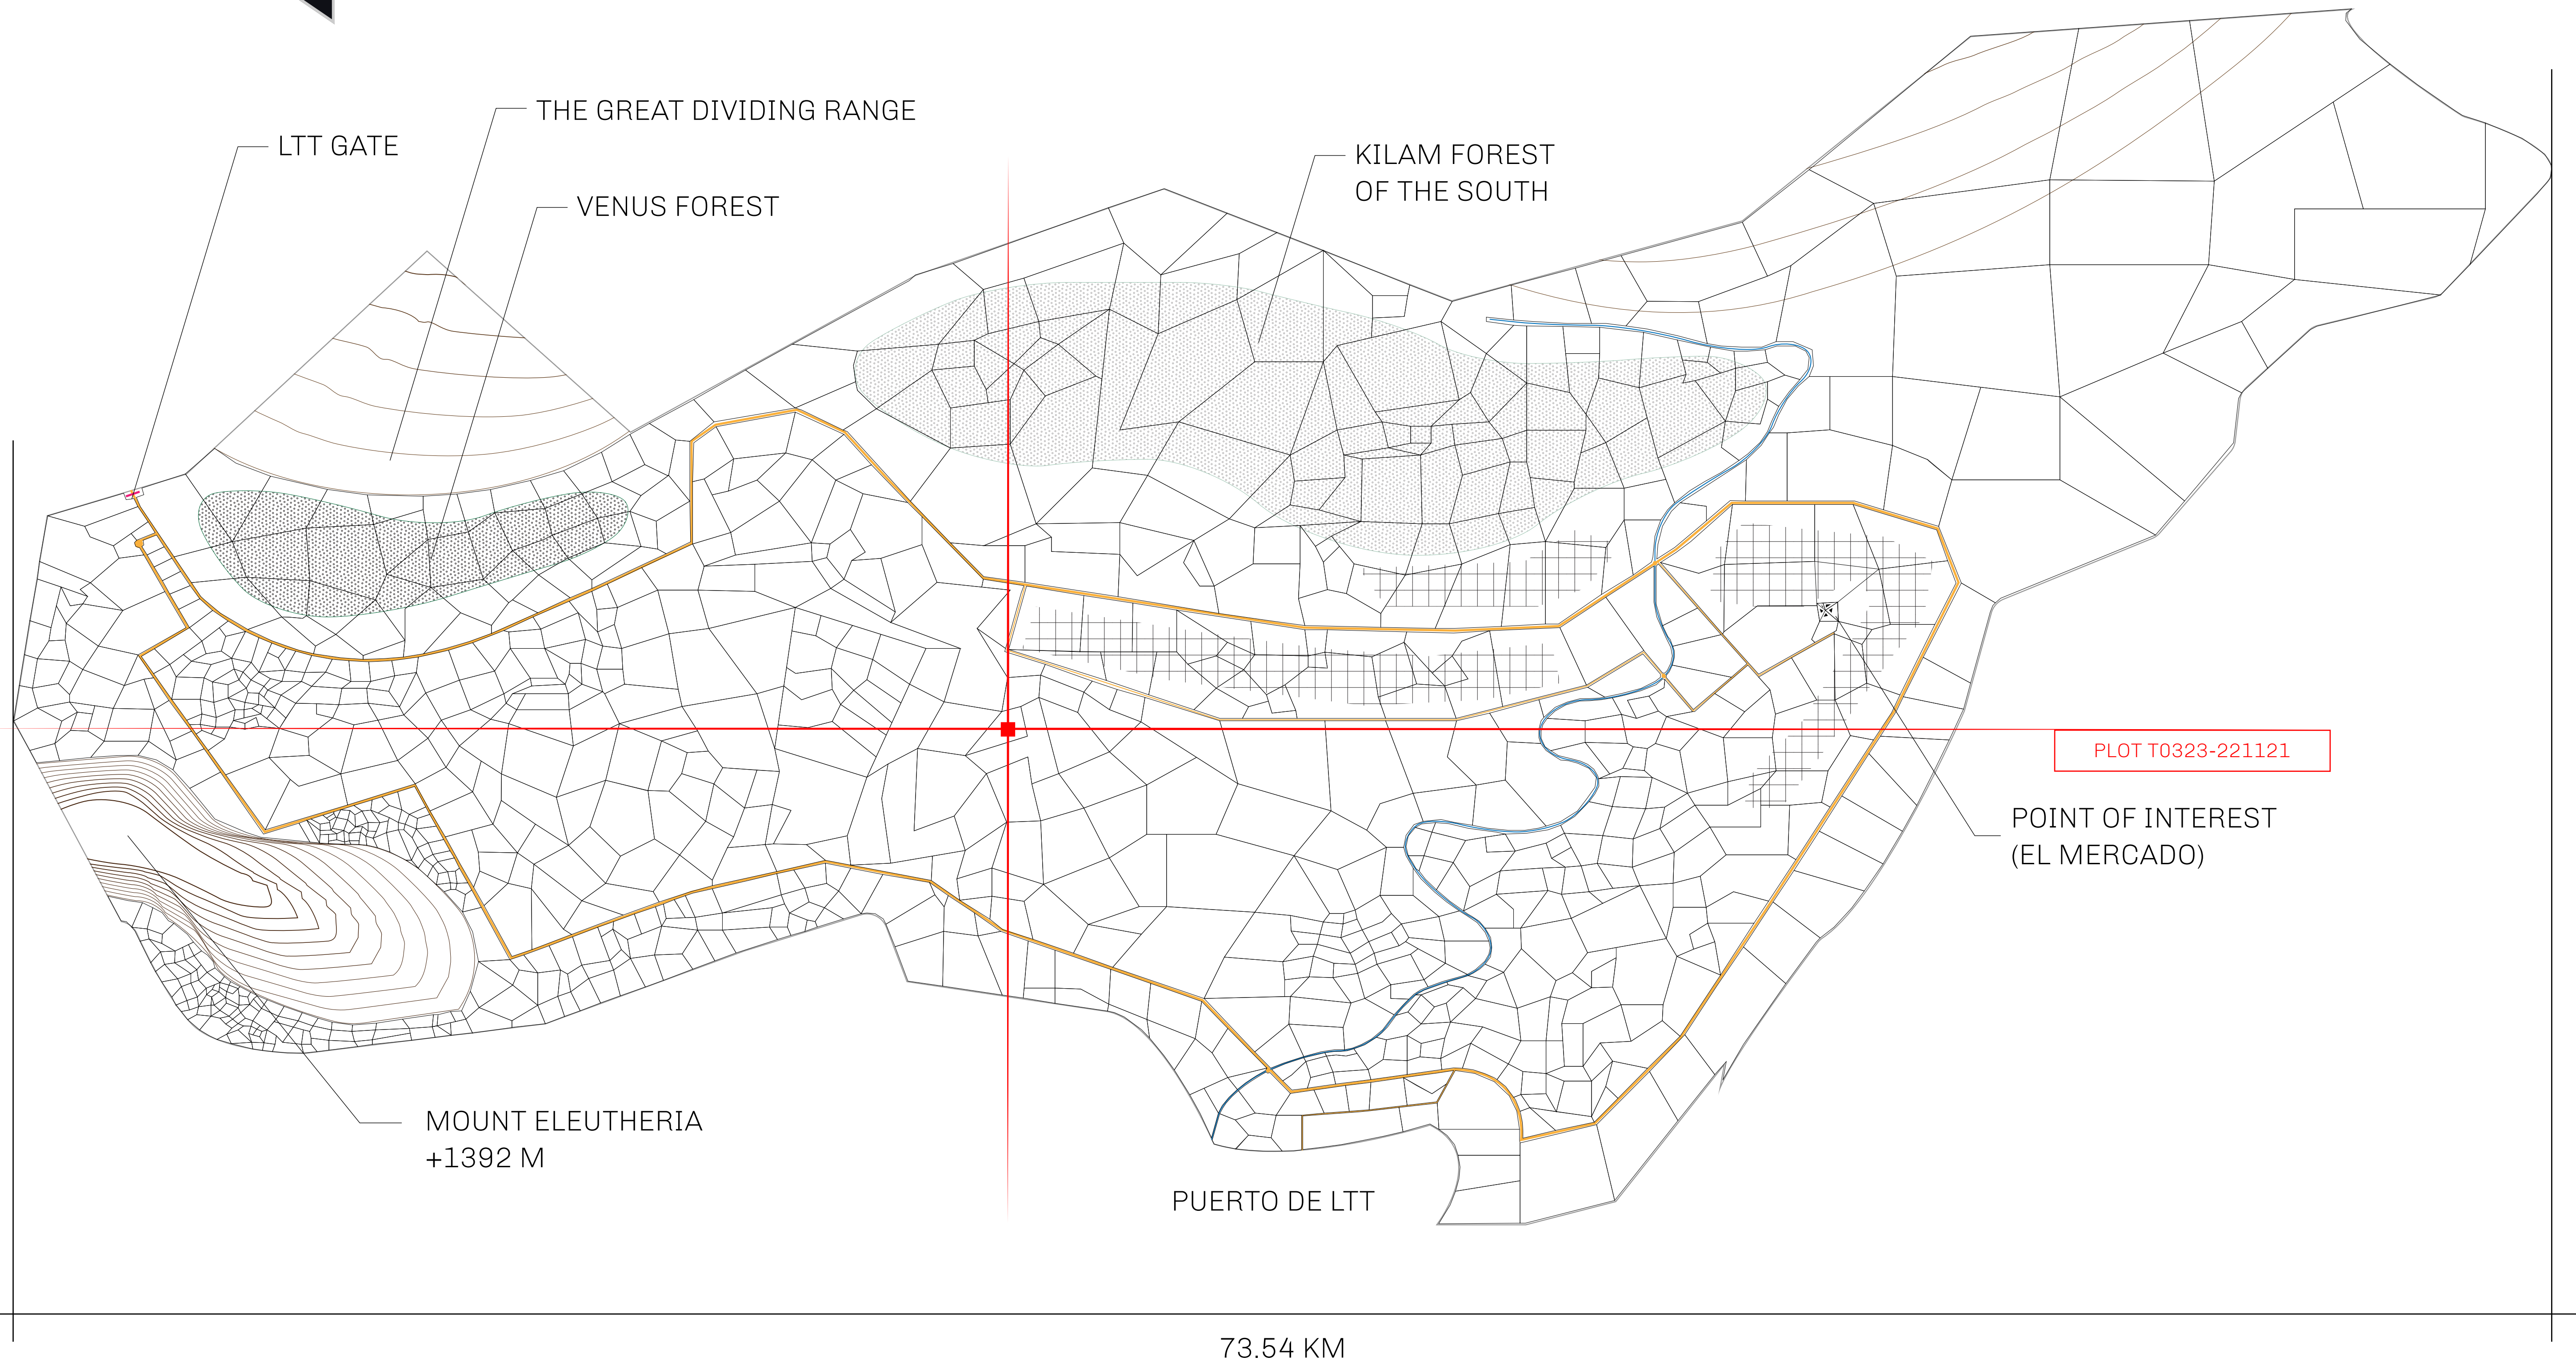

### THE SPANISH ARMADA

The most flamboyant of all of the states, this Spanish-speaking territory houses a clash of cultures. From the LTT trades in the El Mercado district to the solicitations for invites to the Great Empire, and even the traveling Caravans, it is a transient place; people are always on the move on the way to the Great Empire or a trek through the Dividing Range to the Royaume De Satoshi. Commerce uses derivations of LTT such as LTTE, LTTB, and LTTC.

### GEOGRAPHY

|               |                          |
|---------------|--------------------------|
| COASTLINE     | 193.03 KM (119.94 MILES) |
| BORDERS       | OCEAN, THE GREAT EMPIRE  |
| HIGHEST POINT | MT ELEUTHERIA +1392 M    |
| LOWEST POINT  | PUERTO DE LTT 0 M        |
| PLOTS         | 1045                     |
| SCALE         | 1:50000                  |

|                                |   |   |                      |
|--------------------------------|---|---|----------------------|
| <b>H.M. LNFT Land Registry</b> |   | TITLE NUMBER                              |                      |
|                                |   | <b>T0323-221121</b>                       |                      |
| ADMINISTRATIVE AREA            | <b>TERRITORIO LTT ST</b>  | ISSUED <b>22 November 2021</b> <i>BJ.</i> | SCALE <b>1/50000</b> |
| OWNER ENTITLEMENT              | <b>Type W-T: Share of 0.1% of all BUN sales (rewarded in Credits) plus 1% of all LTT redeemed based on number of NFT Stories minted; Mint 4 NFT Stories</b> |   |                      |