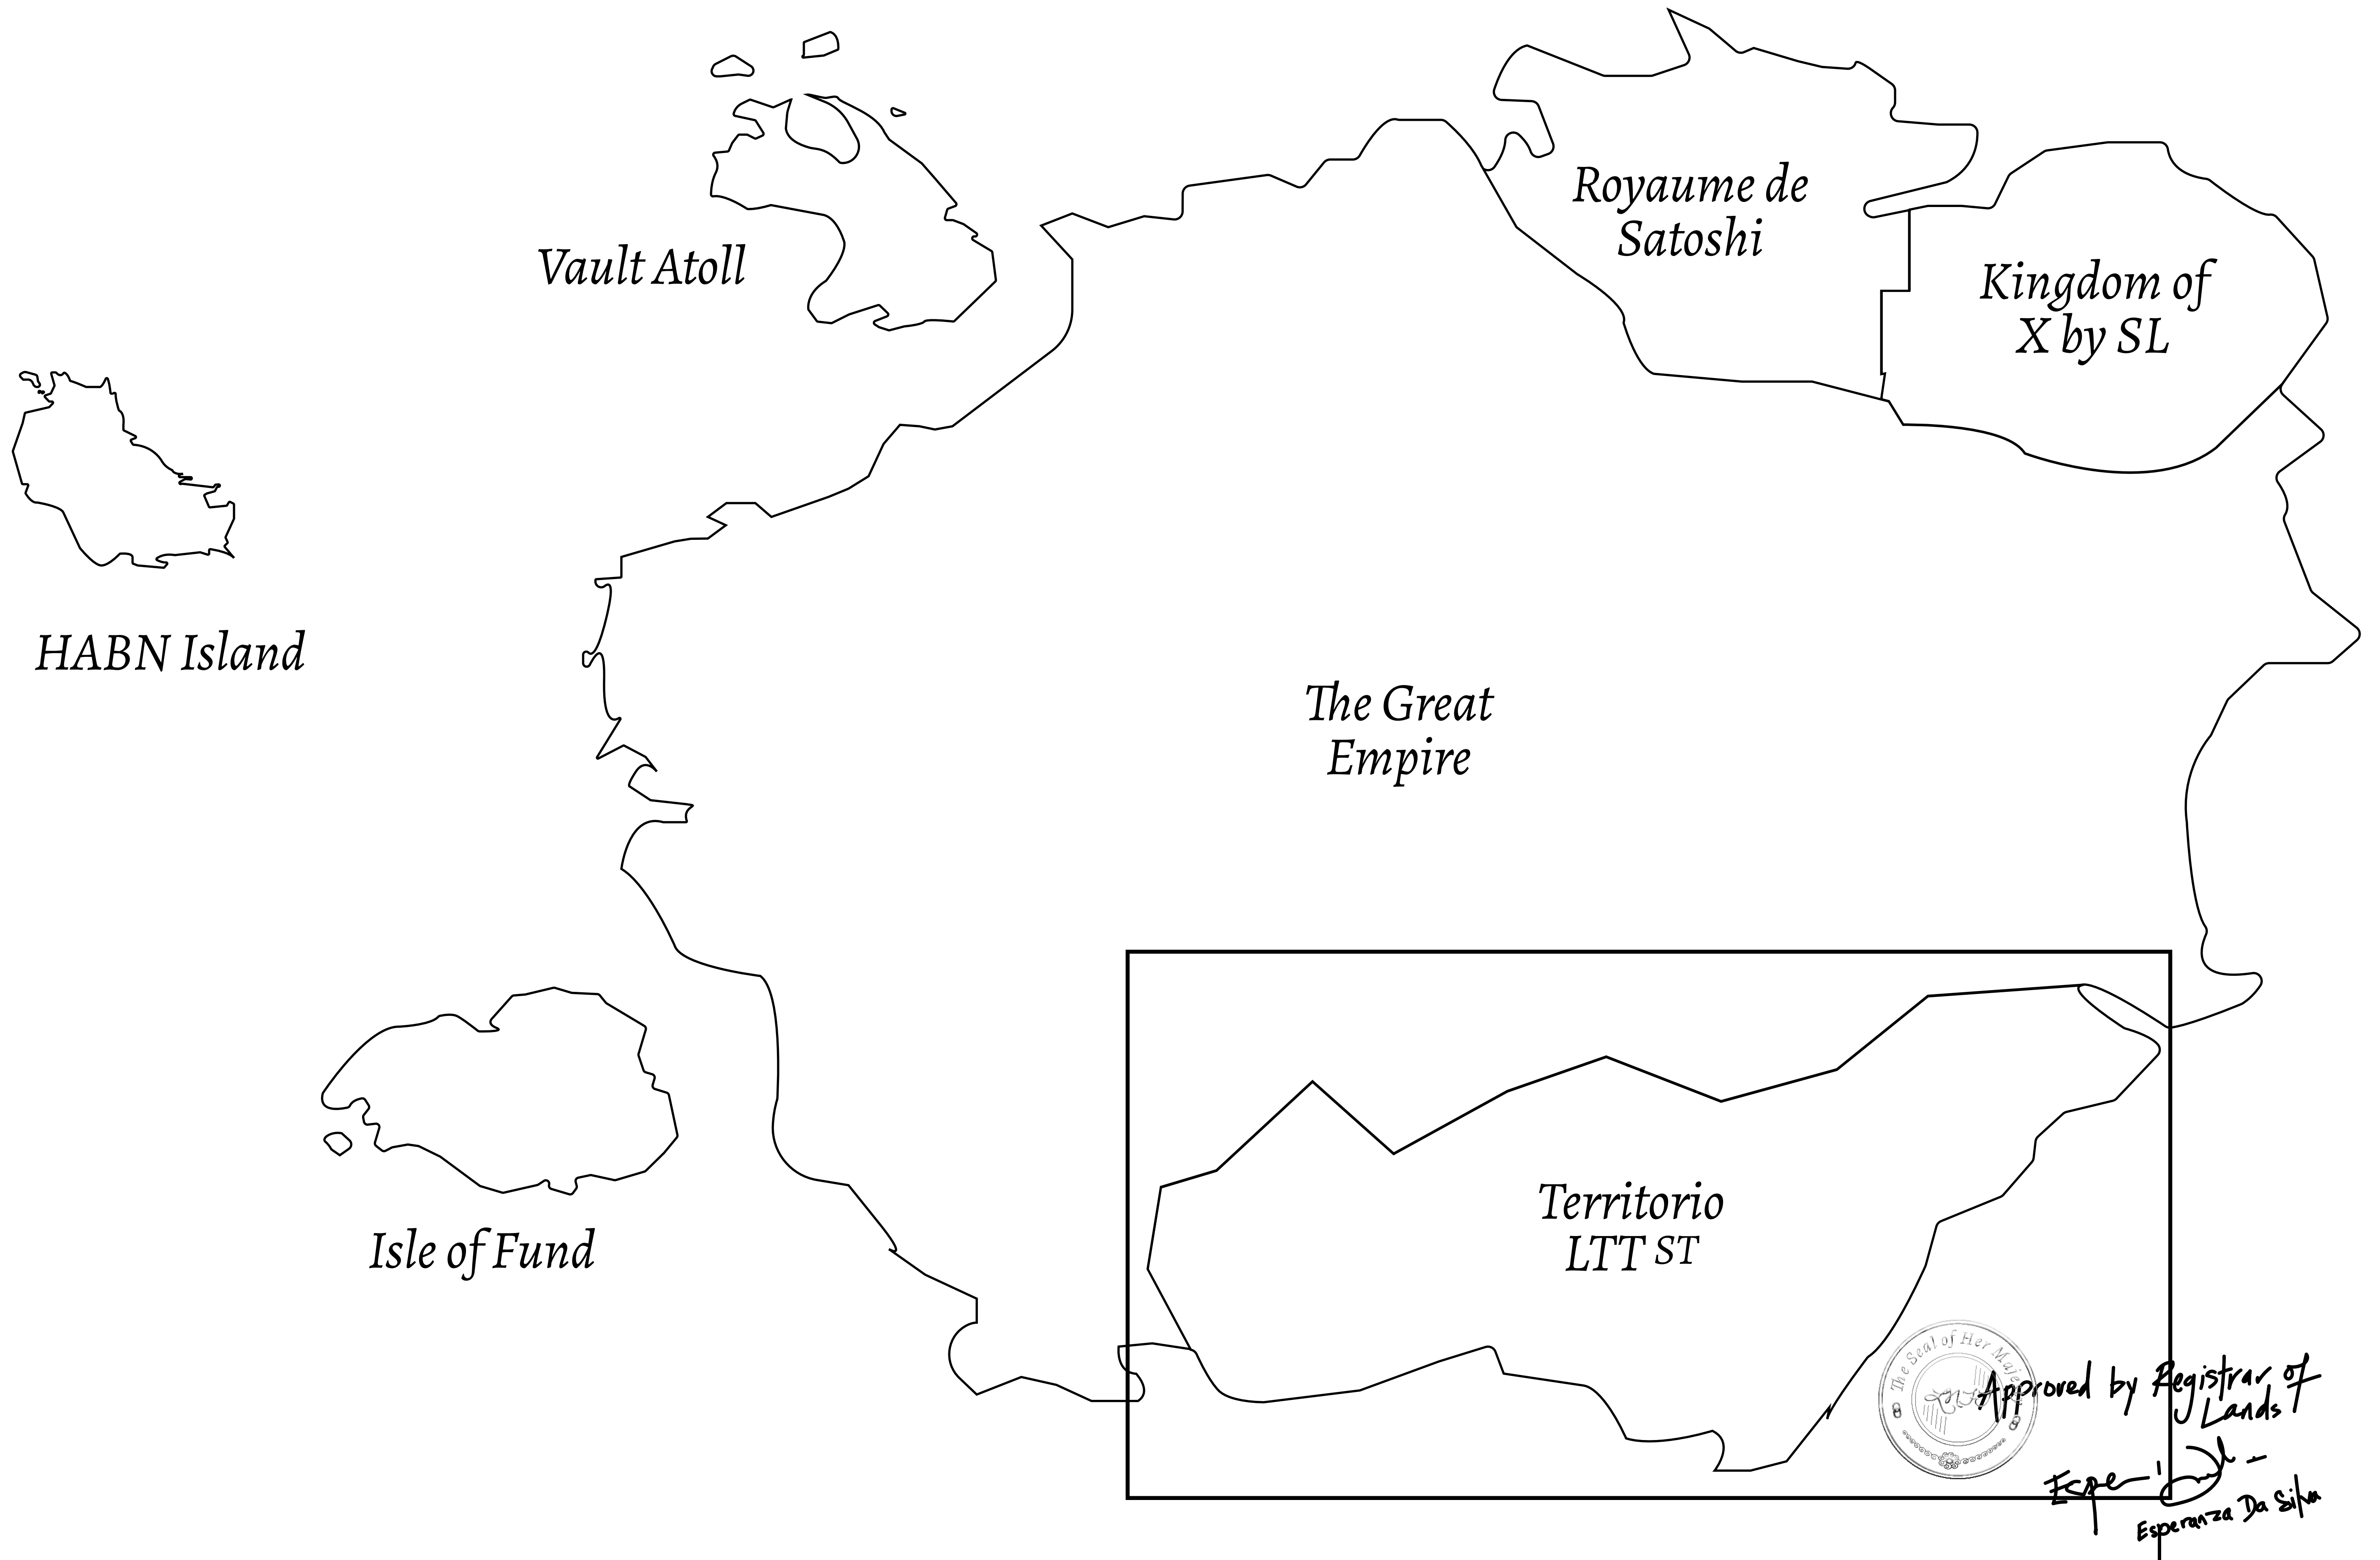

LOOT NFT WORLD

THE SPANISH ARMADA

The most flamboyant of all of the states, this Spanish-speaking territory houses a clash of cultures. From the LTT trades in the El Mercado district to the solicitations for invites to the Great Empire, and even the traveling Caravans, it is a transient place; people are always on the move on the way to the Great Empire or a trek through the Dividing Range to the Royaume De Satoshi. Commerce uses derivations of LTT such as LTTE, LTTB, and LTTTC.

GEOGRAPHY

COASTLINE	193.03 KM (119.94 MILES)
BORDERS	OCEAN, THE GREAT EMPIRE
HIGHEST POINT	MT ELEUTHERIA +1392 M
LOWEST POINT	PUERTO DE LTT 0 M
PLOTS	1045
SCALE	1:50000

H.M. LNFT Land Registry		TITLE NUMBER	
		T0320-221121	
ADMINISTRATIVE AREA	TERRITORIO LTT ST	ISSUED 22 November 2021 <i>BJ.</i>	SCALE 1/50000
OWNER ENTITLEMENT	Type W-T: Share of 0.1% of all BUN sales (rewarded in Credits) plus 1% of all LTT redeemed based on number of NFT Stories minted; Mint 4 NFT Stories		