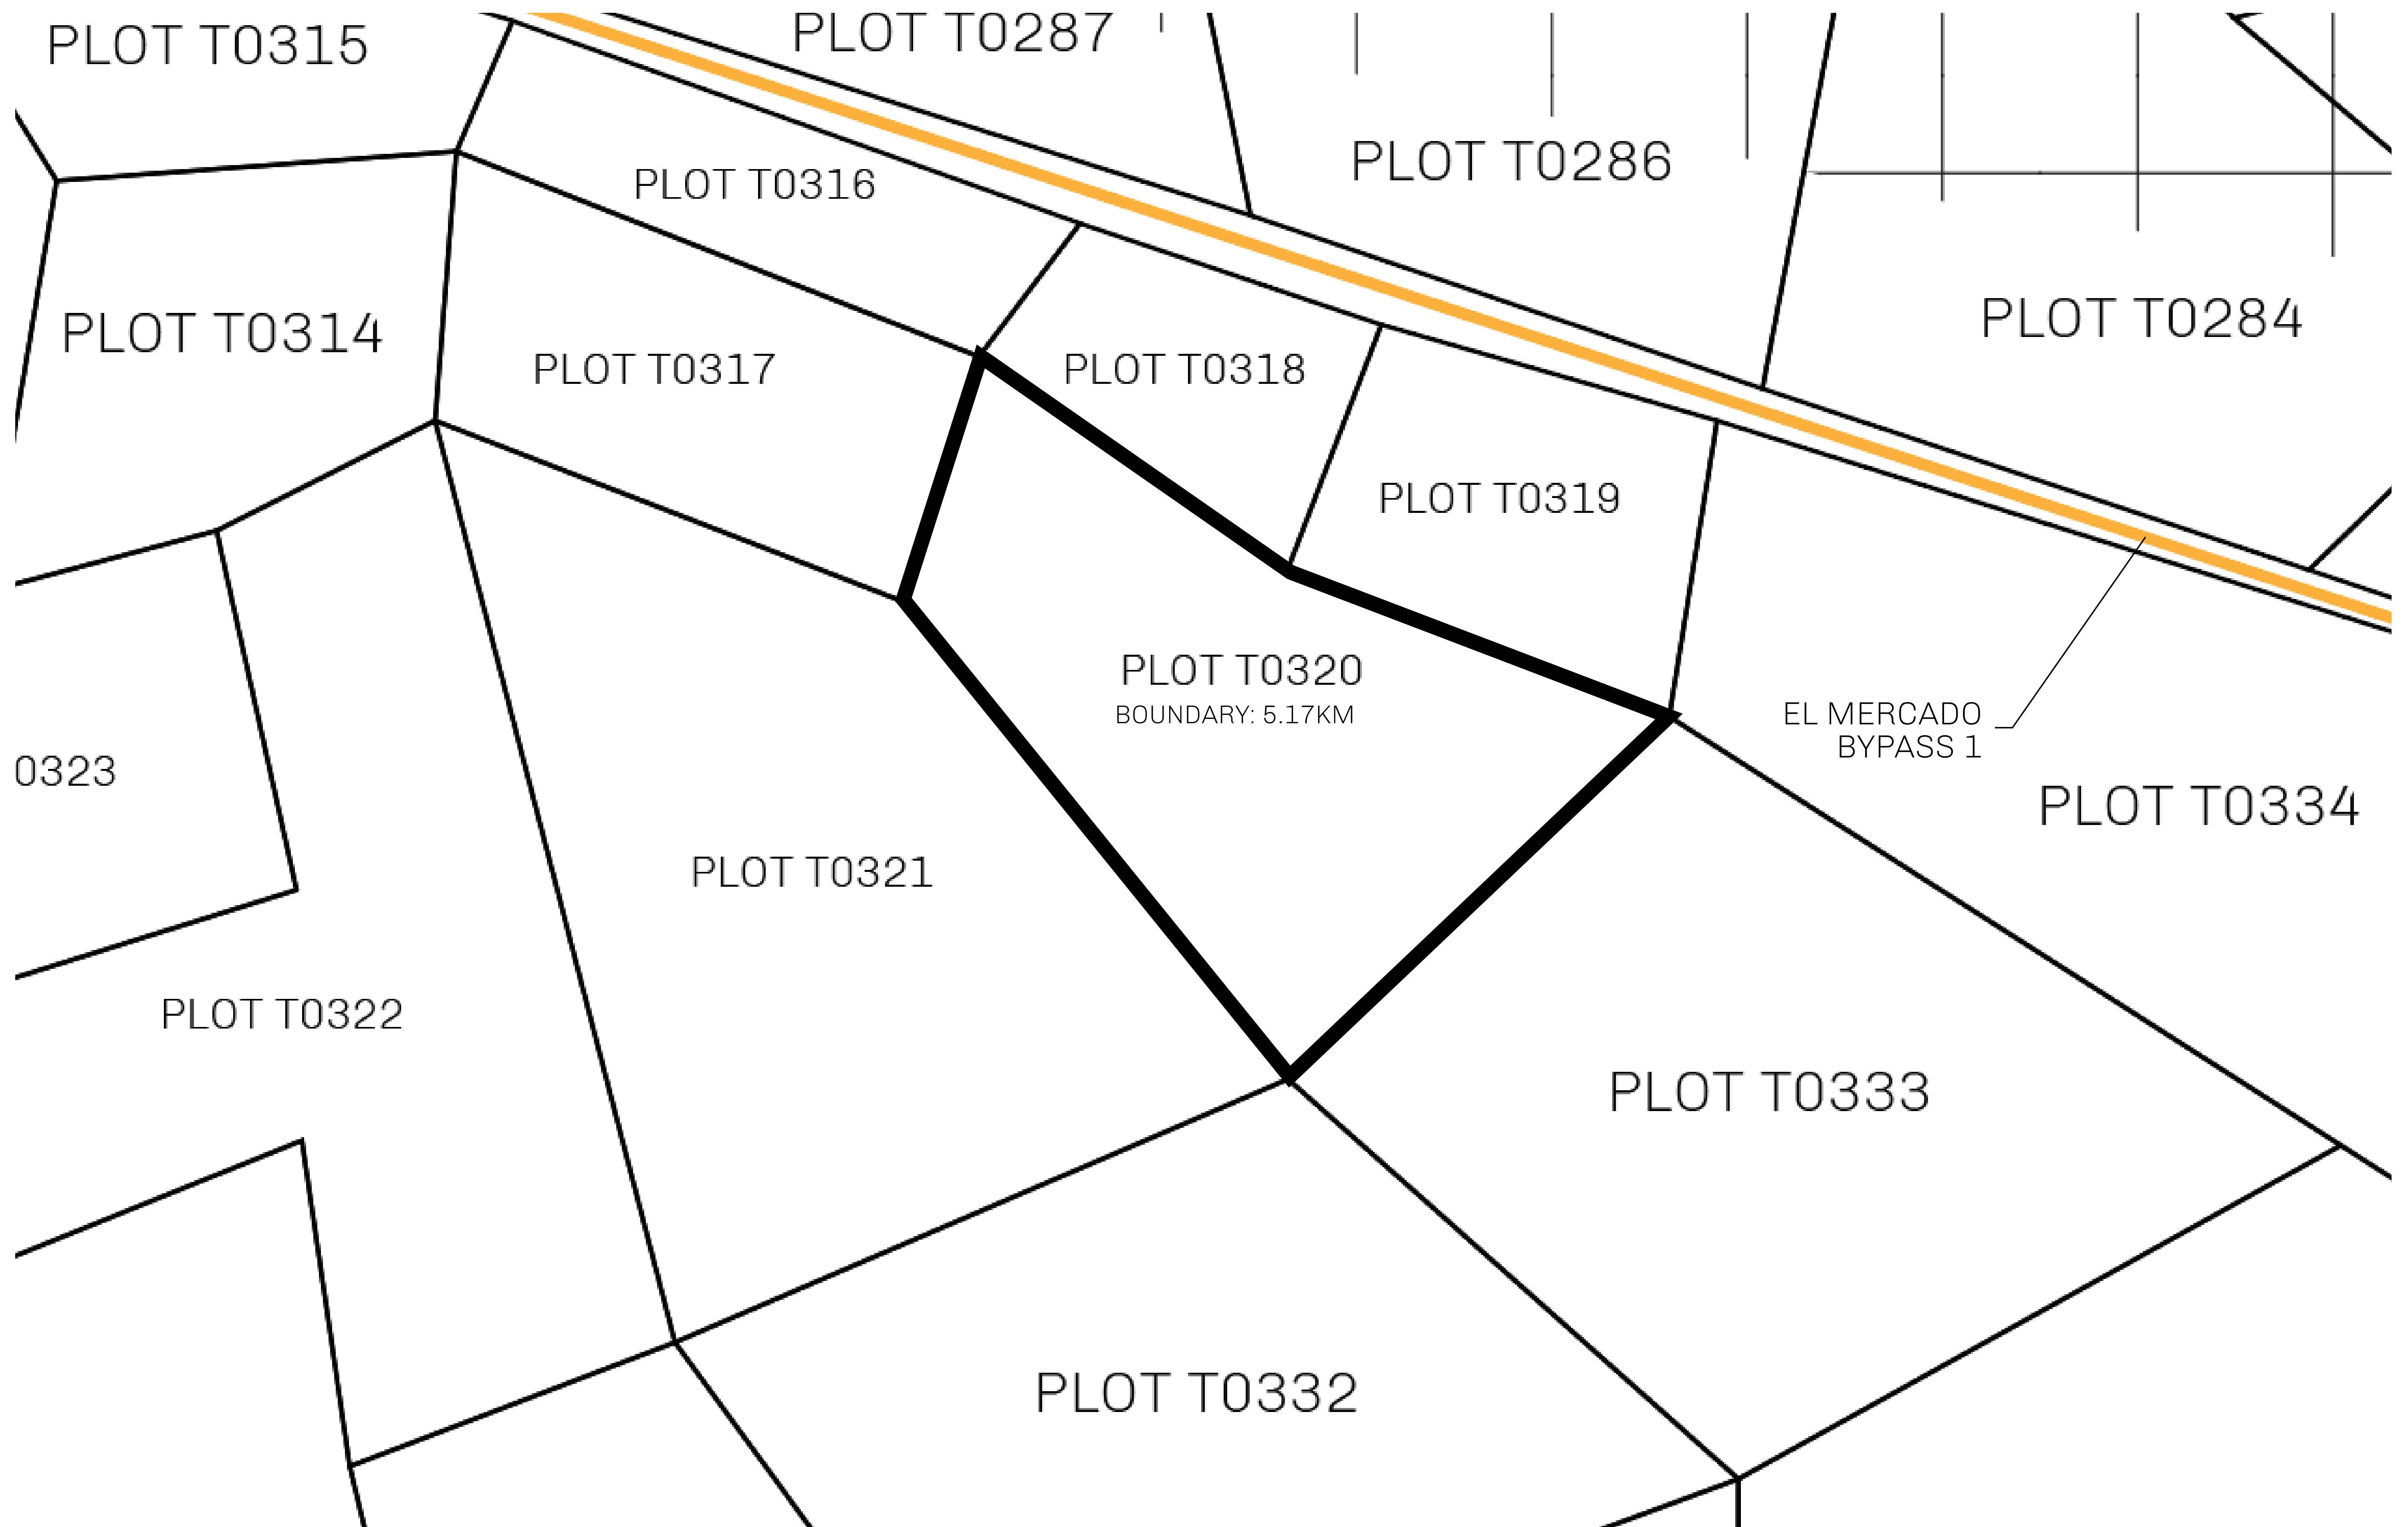

LOOT NFT WORLD

THE SPANISH ARMADA

The most flamboyant of all of the states, this Spanish-speaking territory houses a clash of cultures. From the LTT trades in the El Mercado district to the solicitations for invites to the Great Empire, and even the traveling Caravans, it is a transient place; people are always on the move on the way to the Great Empire or a trek through the Dividing Range to the Royaume De Satoshi. Commerce uses derivations of LTT such as LTTE, LTTB, and LTTTC.

GEOGRAPHY

COASTLINE	193.03 KM (119.94 MILES)
BORDERS	OCEAN, THE GREAT EMPIRE
HIGHEST POINT	MT ELEUTHERIA +1392 M
LOWEST POINT	PUERTO DE LTT 0 M
PLOTS	1045
SCALE	1:50000

H.M. LNFT Land Registry		TITLE NUMBER	
		T0320-221121	
ADMINISTRATIVE AREA	TERRITORIO LTT ST	ISSUED 22 November 2021 <i>BJ.</i>	SCALE 1/50000
OWNER ENTITLEMENT	Type W-T: Share of 0.1% of all BUN sales (rewarded in Credits) plus 1% of all LTT redeemed based on number of NFT Stories minted; Mint 4 NFT Stories		

OFFICIAL PERSPECTIVE SHEET FOR FILING
Indicate vantage point for each drawing. Copy and
mark each sheet required prior to filing.

Guide - Vantage point should be
indicated as shown in the diagram: