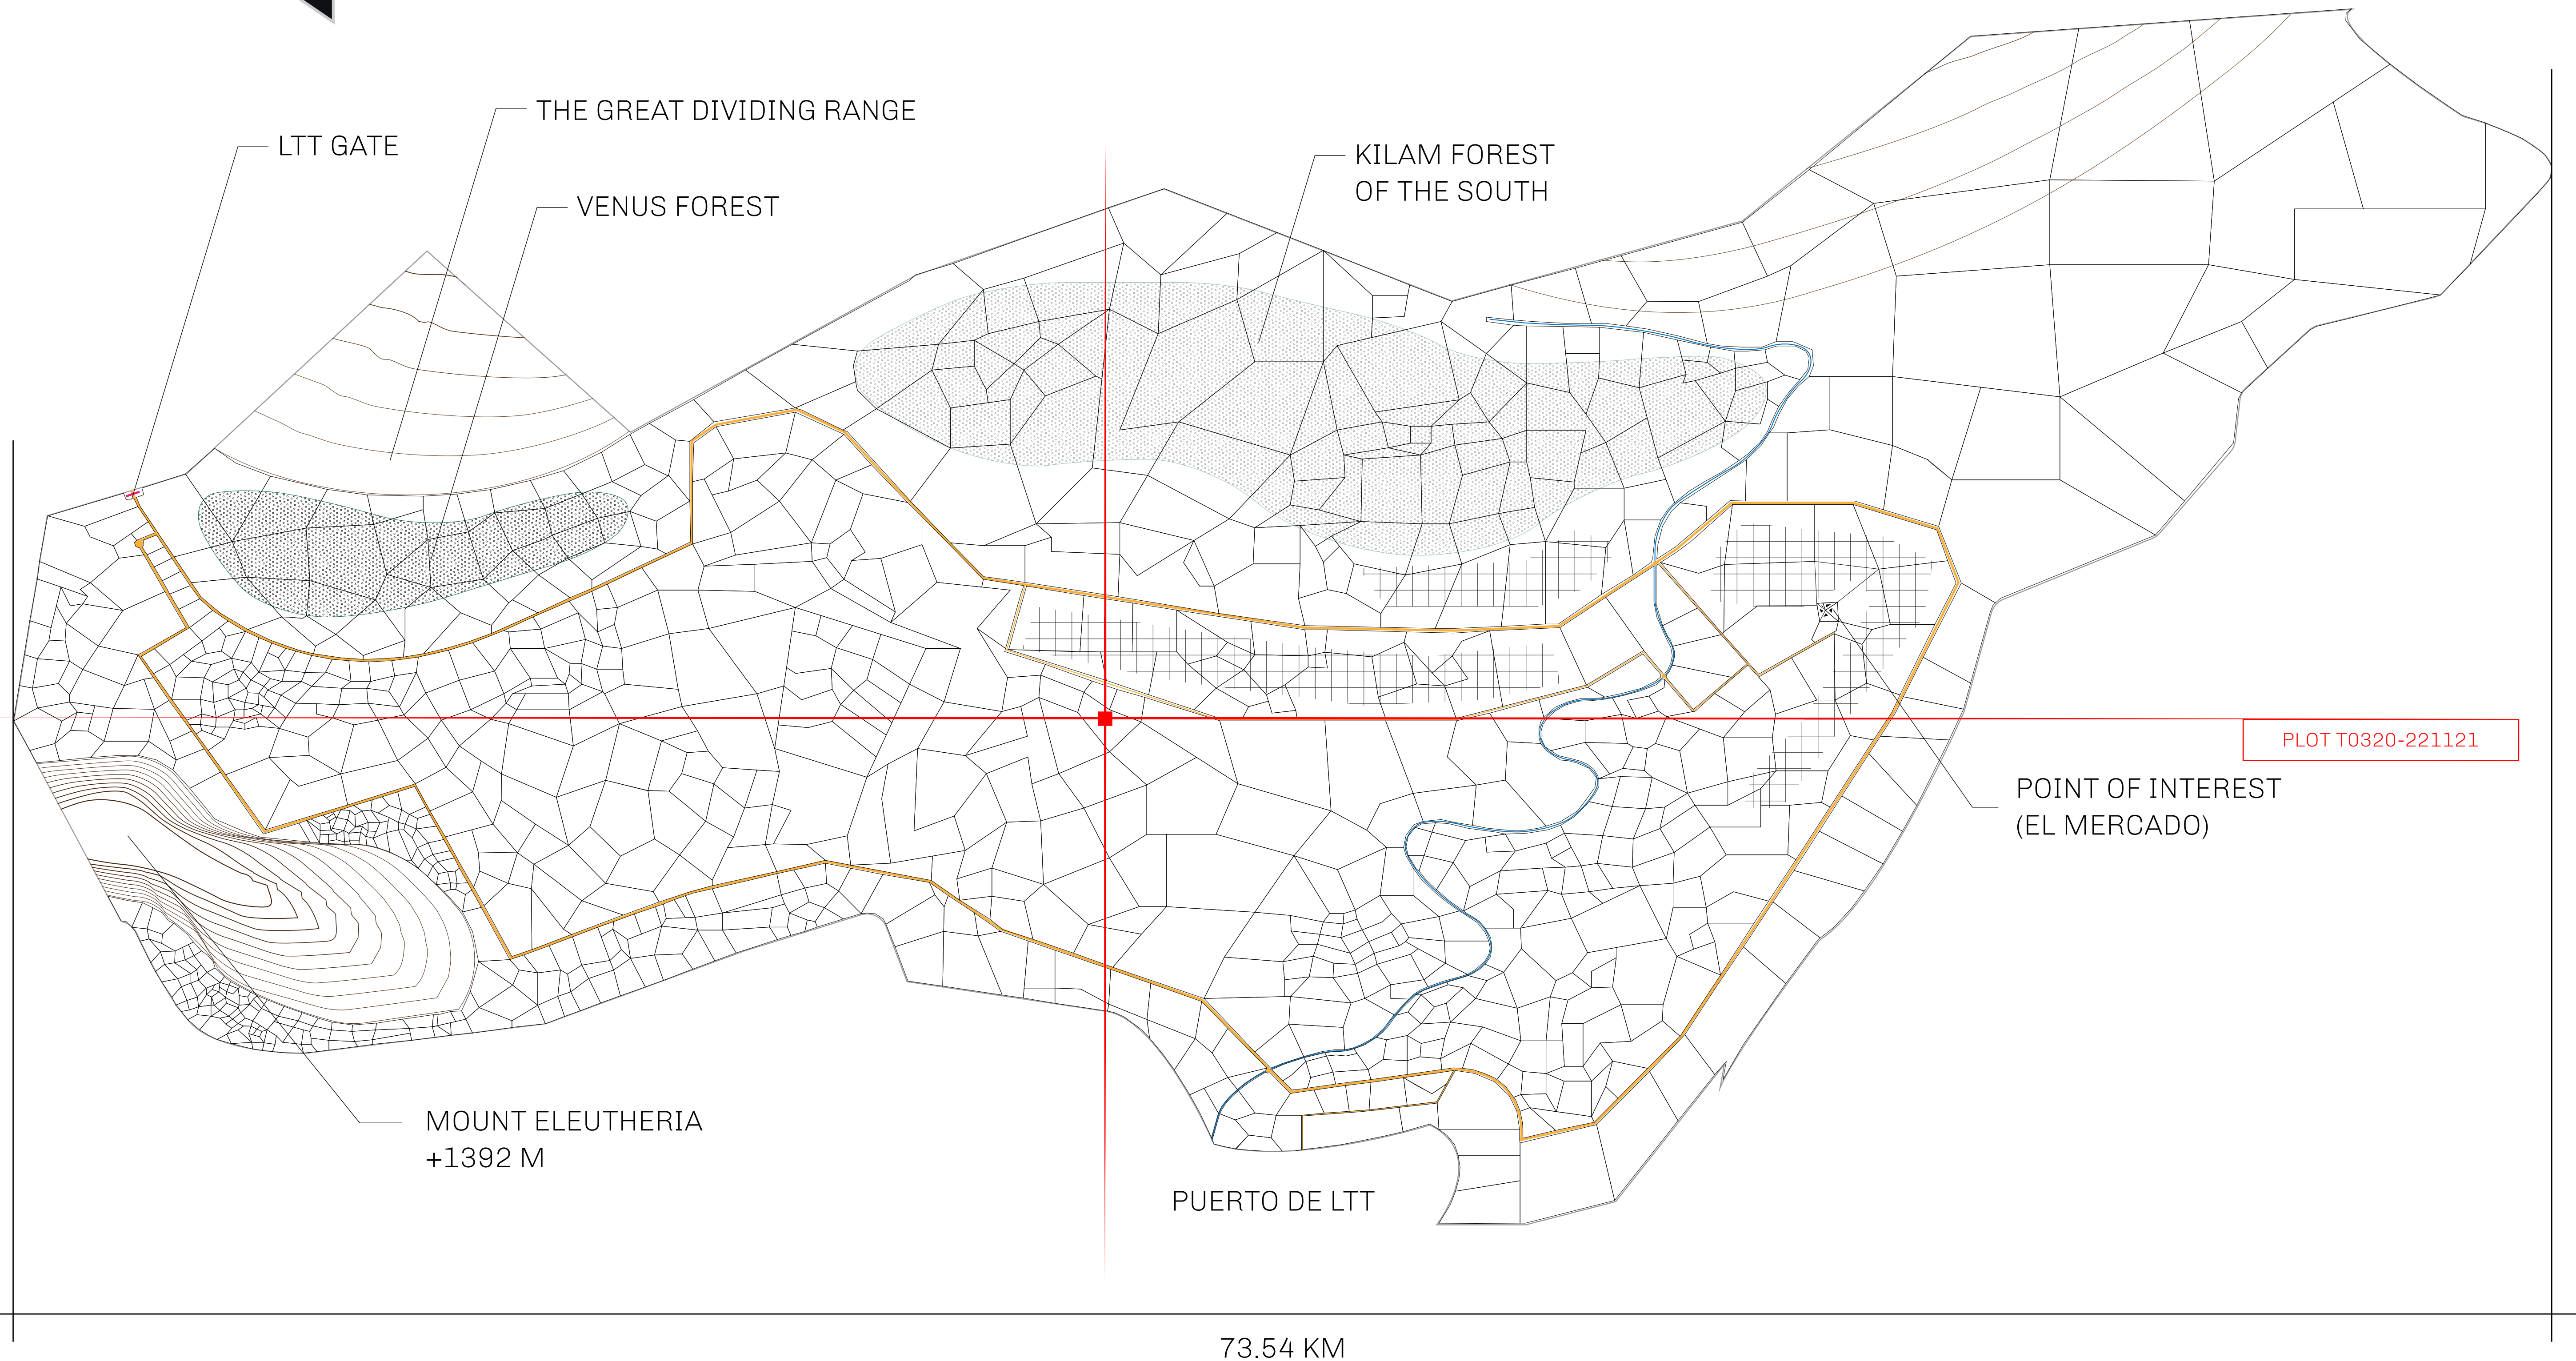

LOOT NFT WORLD

THE SPANISH ARMADA

The most flamboyant of all of the states, this Spanish-speaking territory houses a clash of cultures. From the LTT trades in the El Mercado district to the solicitations for invites to the Great Empire, and even the traveling Caravans, it is a transient place; people are always on the move on the way to the Great Empire or a trek through the Dividing Range to the Royaume De Satoshi. Commerce uses derivations of LTT such as LTTE, LTTB, and LTTTC.

GEOGRAPHY

COASTLINE	193.03 KM (119.94 MILES)
BORDERS	OCEAN, THE GREAT EMPIRE
HIGHEST POINT	MT ELEUTHERIA +1392 M
LOWEST POINT	PUERTO DE LTT 0 M
PLOTS	1045
SCALE	1:50000

H.M. LNFT Land Registry		TITLE NUMBER	
		T0320-221121	
ADMINISTRATIVE AREA	TERRITORIO LTT ST	ISSUED 22 November 2021 <i>BJ.</i>	SCALE 1/50000
OWNER ENTITLEMENT	Type W-T: Share of 0.1% of all BUN sales (rewarded in Credits) plus 1% of all LTT redeemed based on number of NFT Stories minted; Mint 4 NFT Stories		

OFFICIAL PERSPECTIVE SHEET FOR FILING
Indicate vantage point for each drawing. Copy and
mark each sheet required prior to filing.

Guide - Vantage point should be
indicated as shown in the diagram: