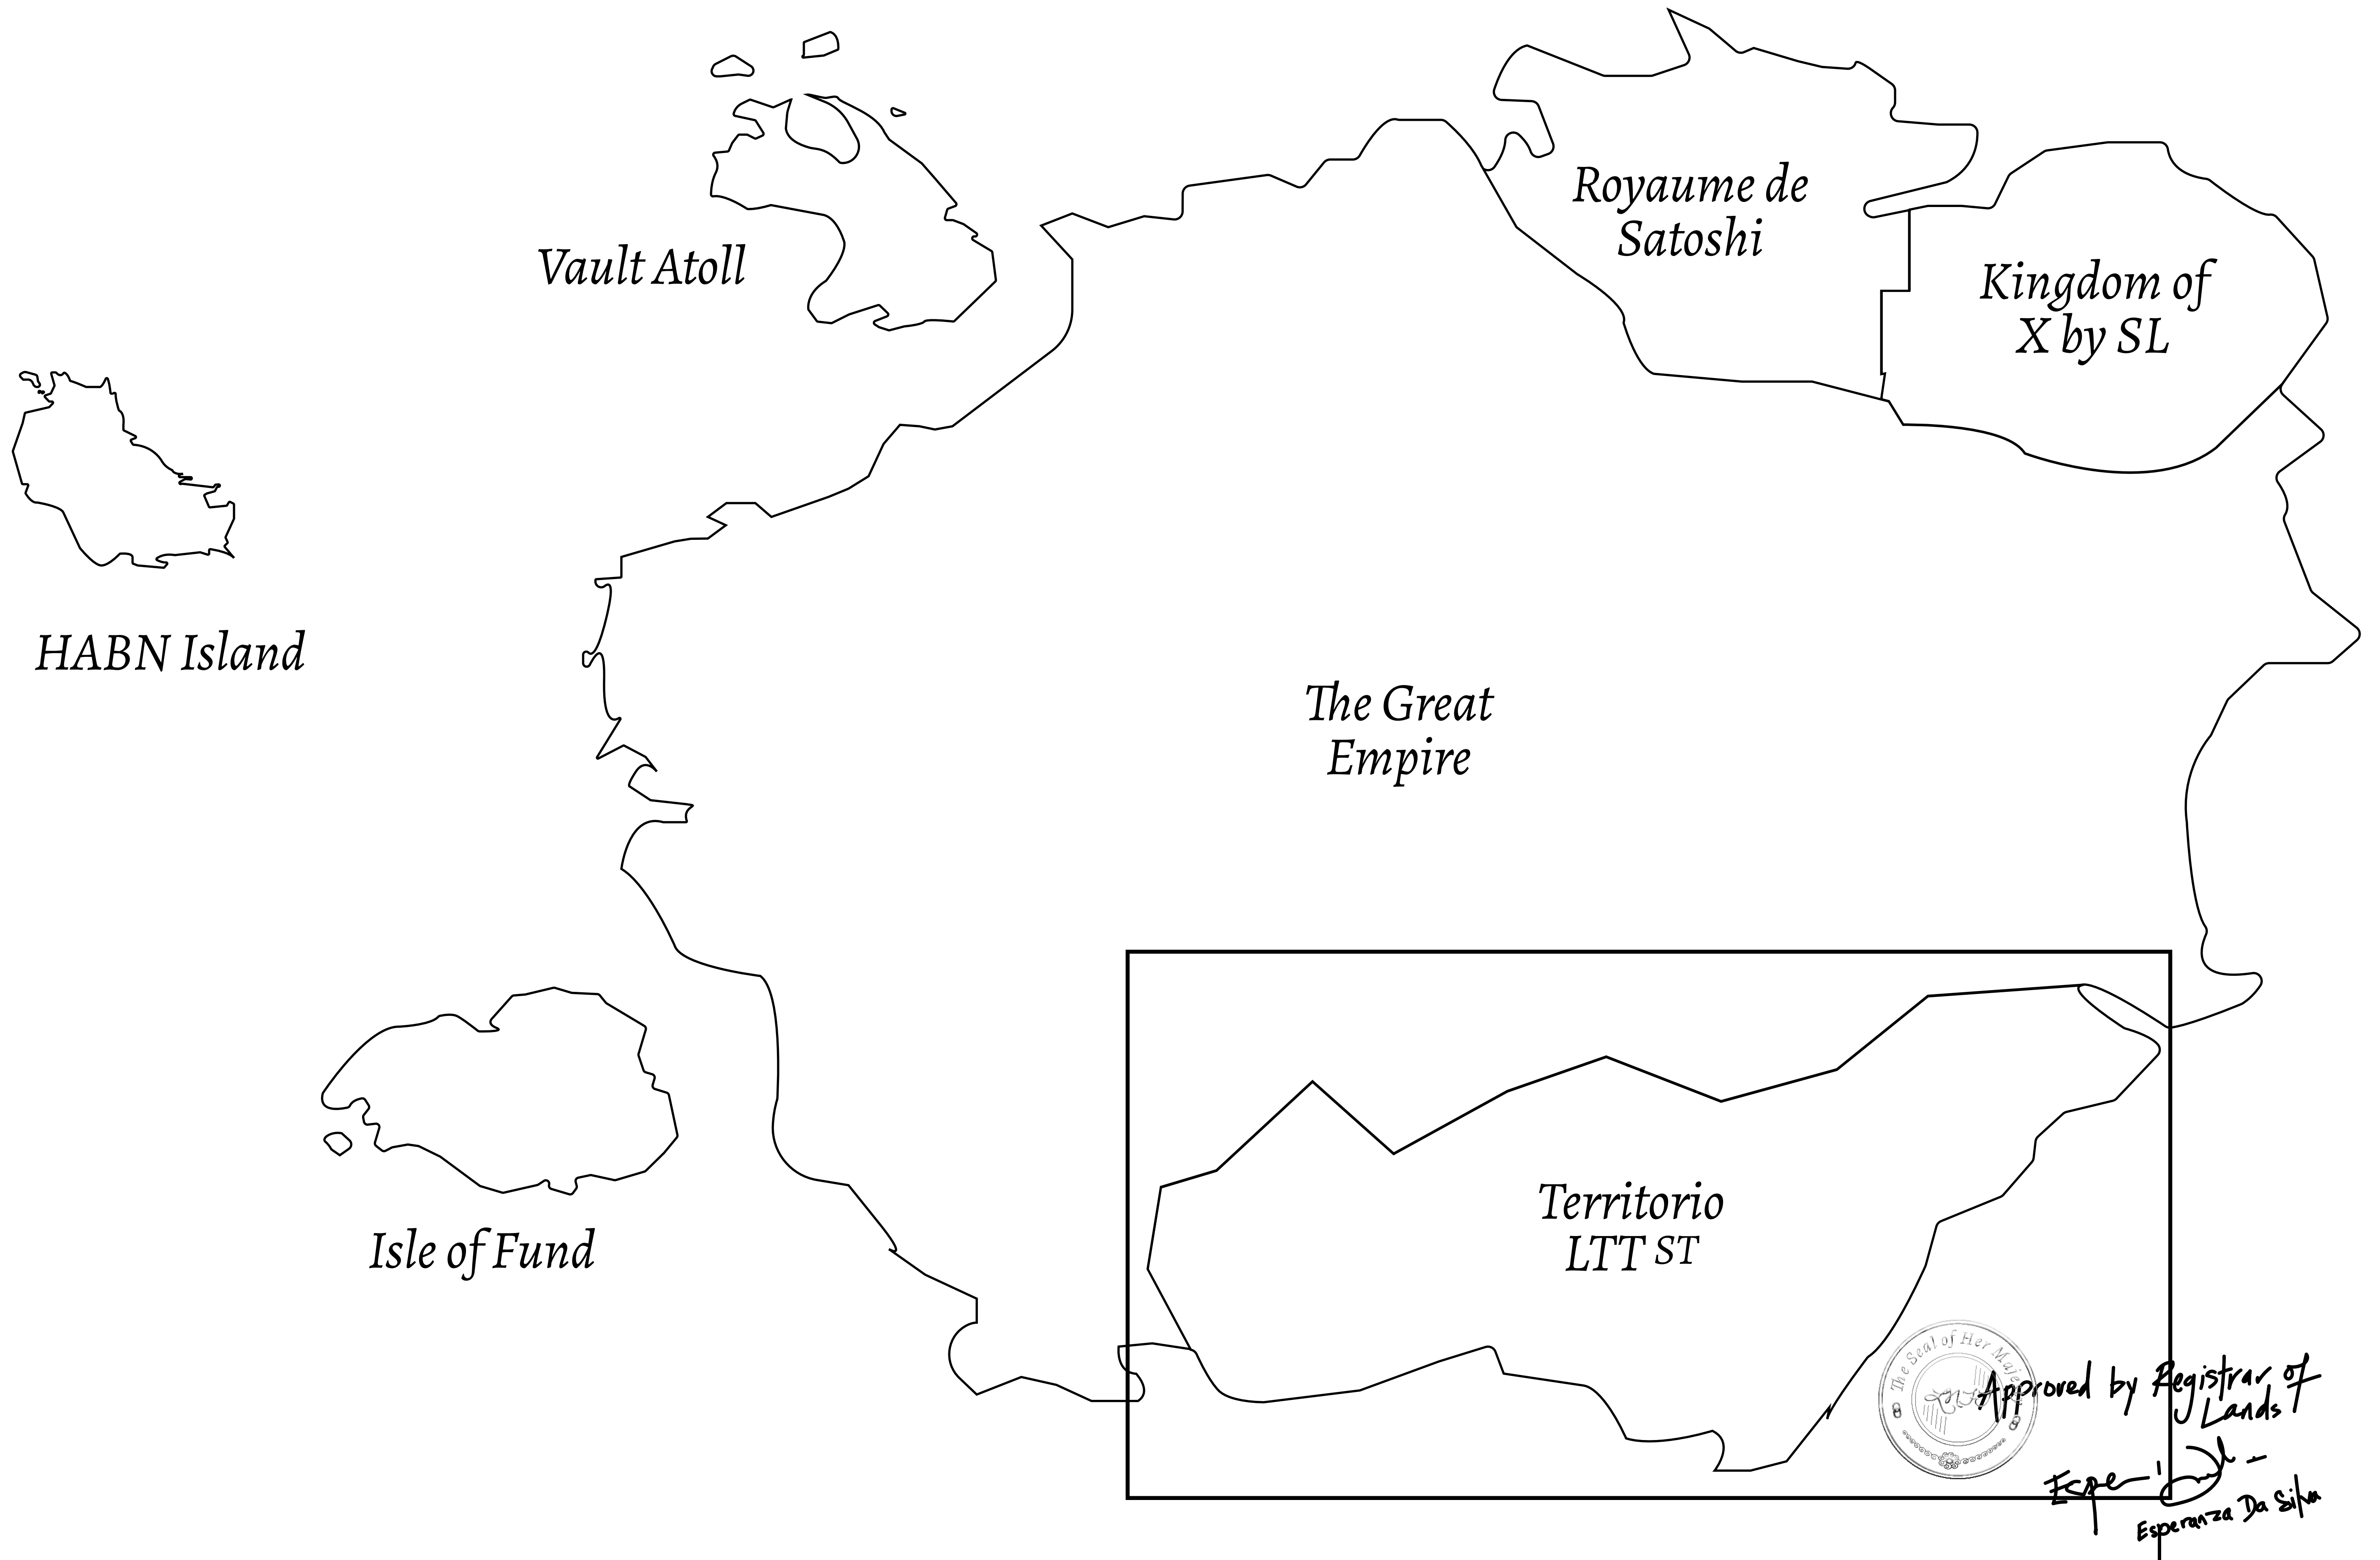

### THE SPANISH ARMADA

The most flamboyant of all of the states, this Spanish-speaking territory houses a clash of cultures. From the LTT trades in the El Mercado district to the solicitations for invites to the Great Empire, and even the traveling Caravans, it is a transient place; people are always on the move on the way to the Great Empire or a trek through the Dividing Range to the Royaume De Satoshi. Commerce uses derivations of LTT such as LTTE, LTTB, and LTTTC.

### GEOGRAPHY

COASTLINE	193.03 KM (119.94 MILES)
BORDERS	OCEAN, THE GREAT EMPIRE
HIGHEST POINT	MT ELEUTHERIA +1392 M
LOWEST POINT	PUERTO DE LTT 0 M
PLOTS	1045
SCALE	1:50000

<b>H.M. LNFT Land Registry</b>		TITLE NUMBER	
		<b>T0317-221121</b>	
ADMINISTRATIVE AREA	<b>TERRITORIO LTT ST</b>	ISSUED <b>22 November 2021</b> <i>BJ</i>	SCALE <b>1/50000</b>
OWNER ENTITLEMENT	<b>Type W-T: Share of 0.1% of all BUN sales (rewarded in Credits) plus 1% of all LTT redeemed based on number of NFT Stories minted; Mint 4 NFT Stories</b>		