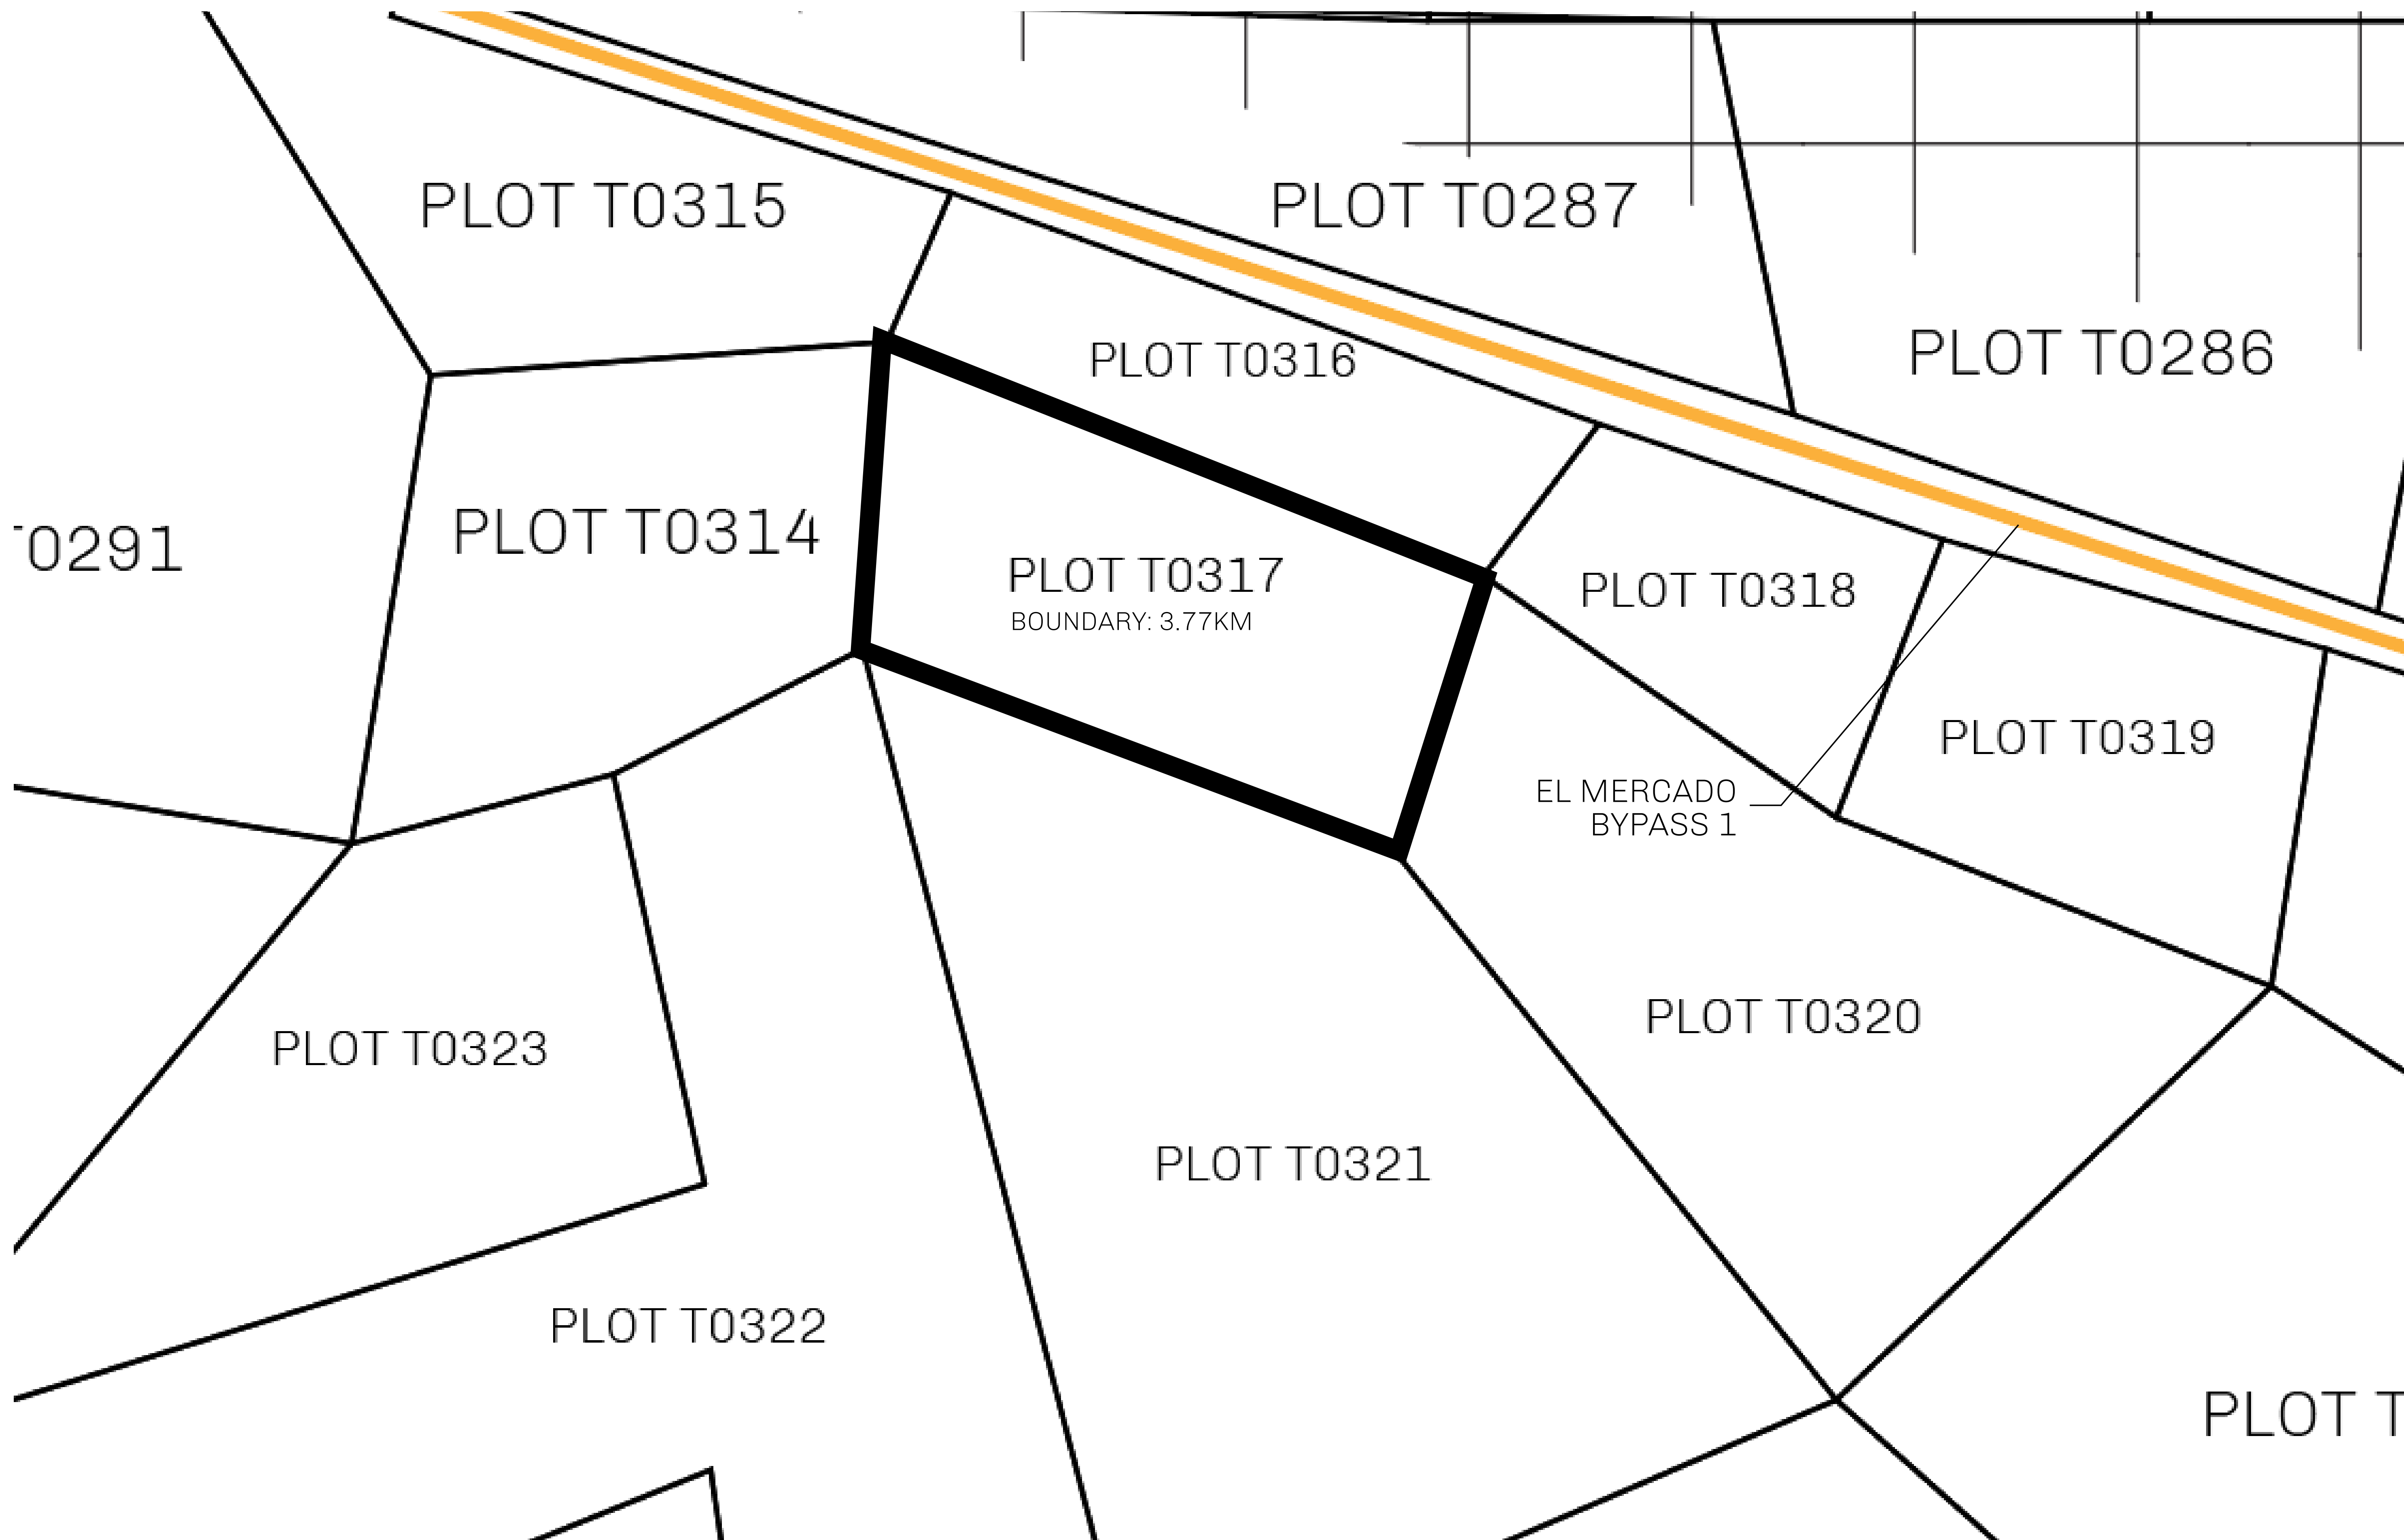

### THE SPANISH ARMADA

The most flamboyant of all of the states, this Spanish-speaking territory houses a clash of cultures. From the LTT trades in the El Mercado district to the solicitations for invites to the Great Empire, and even the traveling Caravans, it is a transient place; people are always on the move on the way to the Great Empire or a trek through the Dividing Range to the Royaume De Satoshi. Commerce uses derivations of LTT such as LTTE, LTTB, and LTTTC.

### GEOGRAPHY

COASTLINE	193.03 KM (119.94 MILES)
BORDERS	OCEAN, THE GREAT EMPIRE
HIGHEST POINT	MT ELEUTHERIA +1392 M
LOWEST POINT	PUERTO DE LTT 0 M
PLOTS	1045
SCALE	1:50000

<b>H.M. LNFT Land Registry</b>		TITLE NUMBER	
		<b>T0317-221121</b>	
ADMINISTRATIVE AREA	<b>TERRITORIO LTT ST</b>	ISSUED <b>22 November 2021</b> <i>BJ</i>	SCALE <b>1/50000</b>
OWNER ENTITLEMENT	<b>Type W-T: Share of 0.1% of all BUN sales (rewarded in Credits) plus 1% of all LTT redeemed based on number of NFT Stories minted; Mint 4 NFT Stories</b>		

OFFICIAL PERSPECTIVE SHEET FOR FILING  
Indicate vantage point for each drawing. Copy and  
mark each sheet required prior to filing.

Guide - Vantage point should be  
indicated as shown in the diagram: