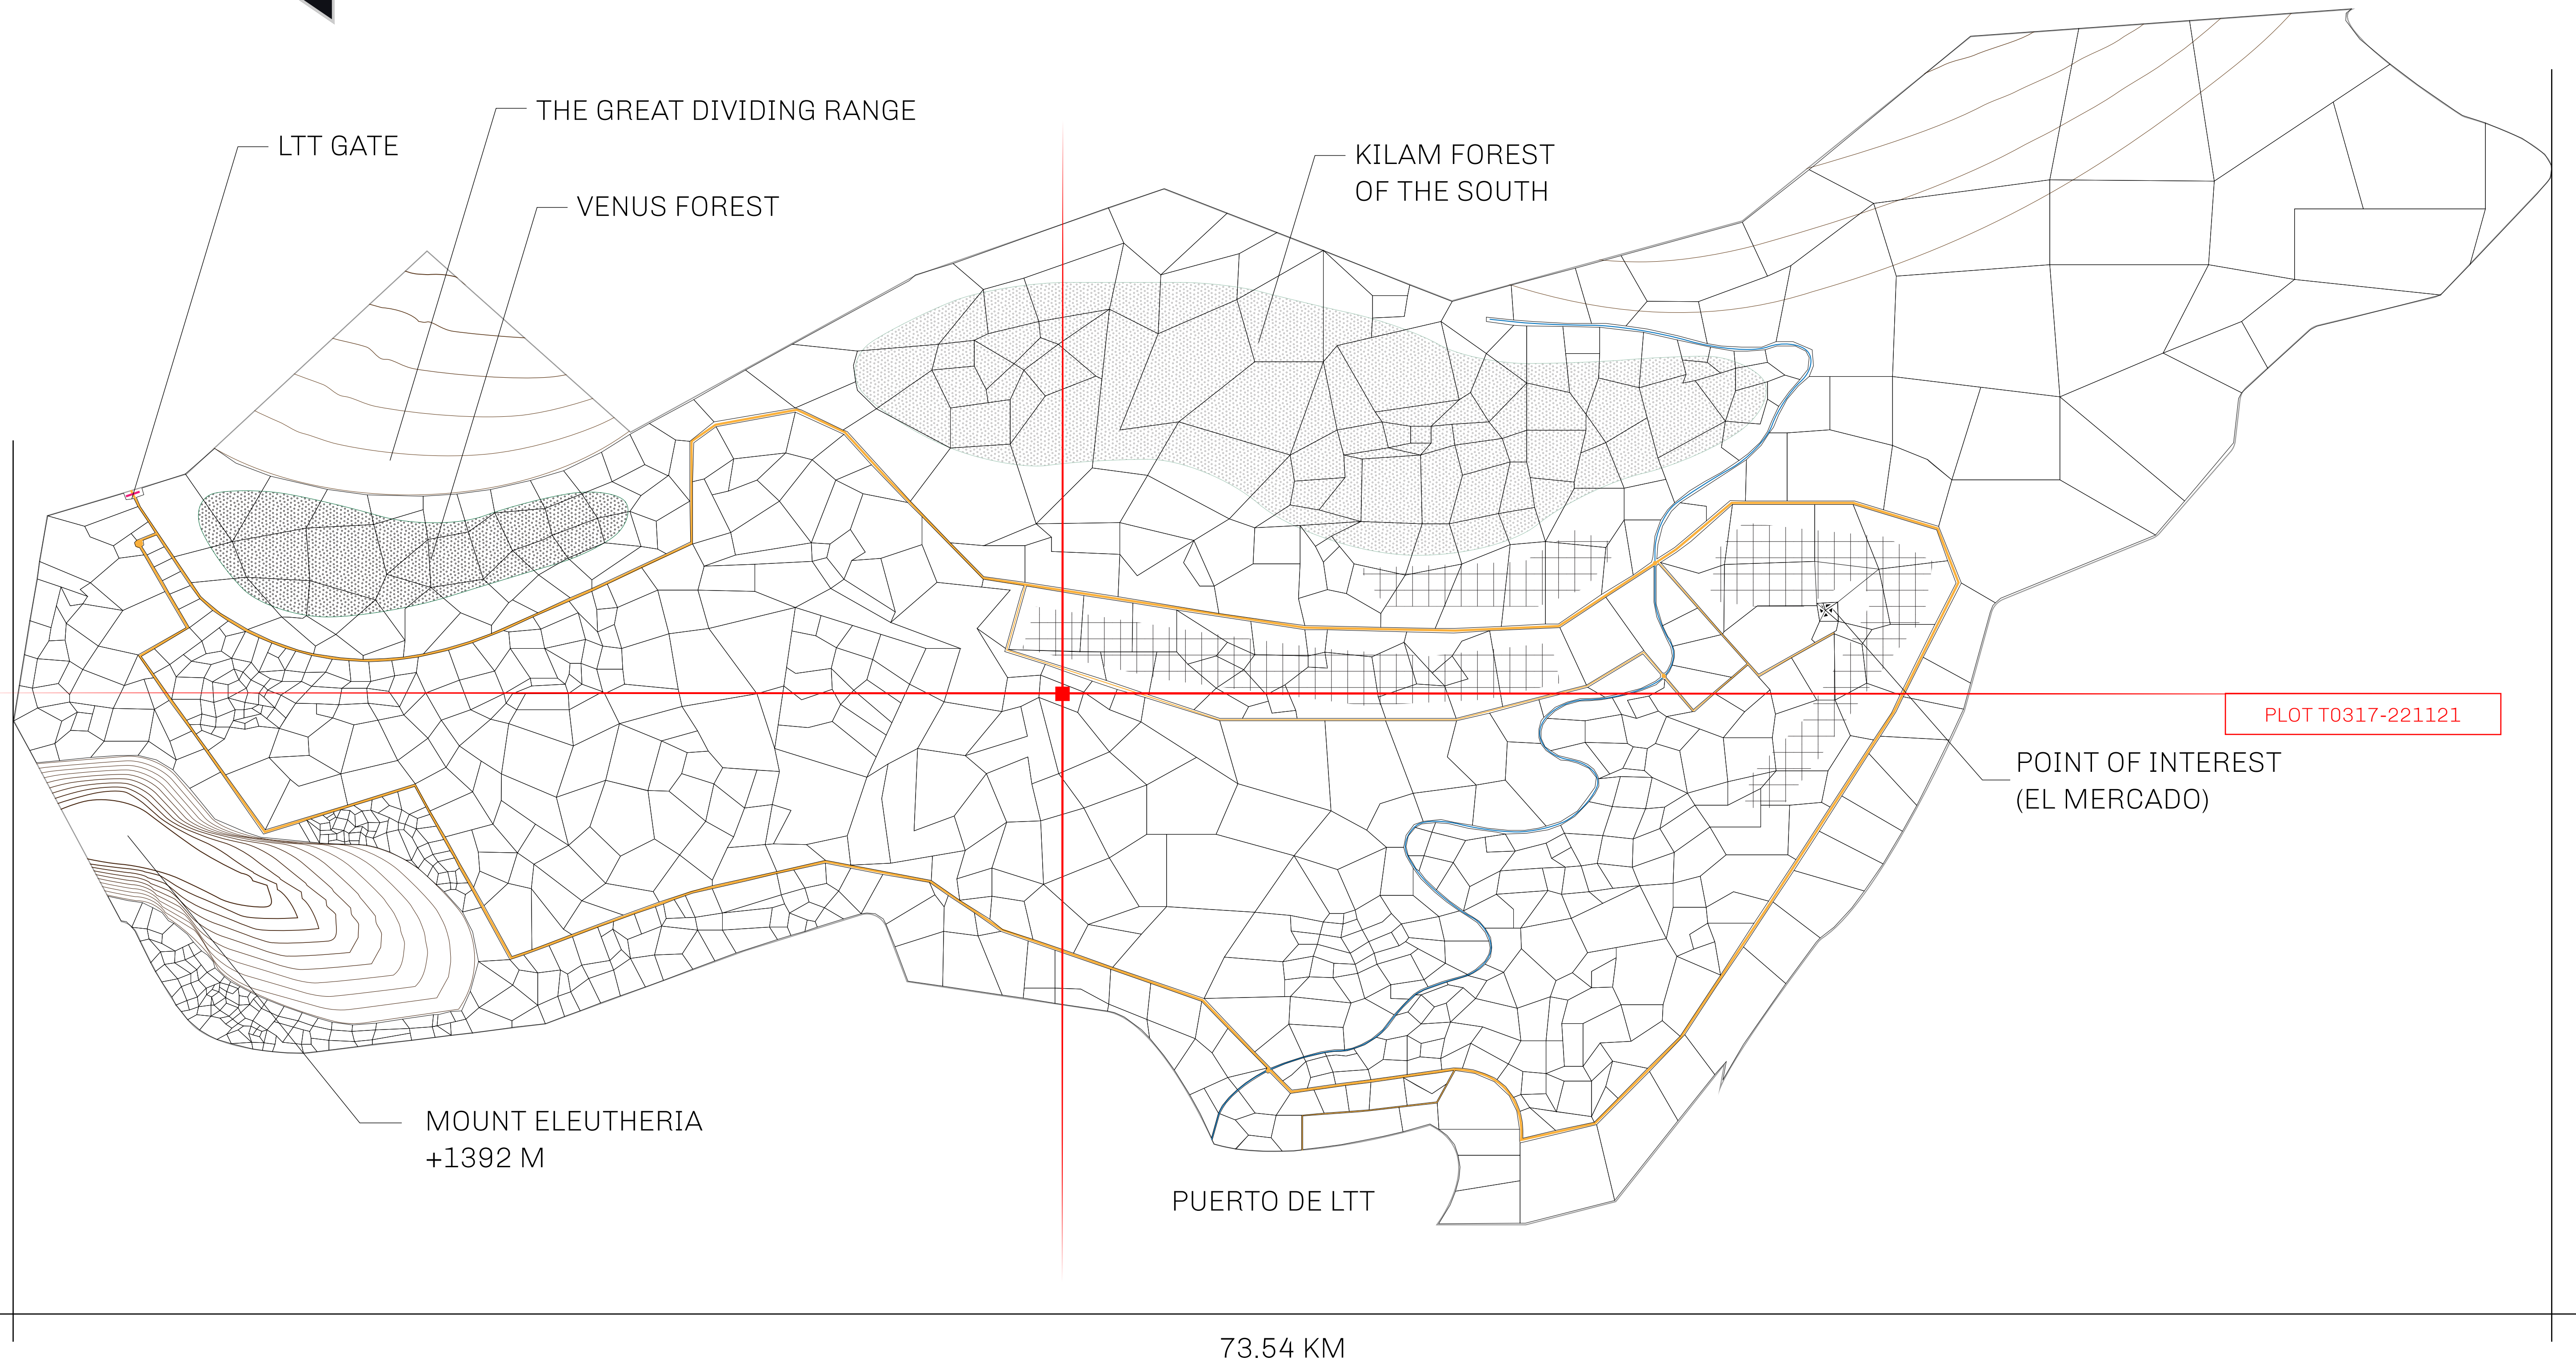

### THE SPANISH ARMADA

The most flamboyant of all of the states, this Spanish-speaking territory houses a clash of cultures. From the LTT trades in the El Mercado district to the solicitations for invites to the Great Empire, and even the traveling Caravans, it is a transient place; people are always on the move on the way to the Great Empire or a trek through the Dividing Range to the Royaume De Satoshi. Commerce uses derivations of LTT such as LTTE, LTTB, and LTTTC.

### GEOGRAPHY

COASTLINE	193.03 KM (119.94 MILES)
BORDERS	OCEAN, THE GREAT EMPIRE
HIGHEST POINT	MT ELEUTHERIA +1392 M
LOWEST POINT	PUERTO DE LTT 0 M
PLOTS	1045
SCALE	1:50000

<b>H.M. LNFT Land Registry</b>		TITLE NUMBER	
		<b>T0317-221121</b>	
ADMINISTRATIVE AREA	<b>TERRITORIO LTT ST</b>	ISSUED <b>22 November 2021</b> <i>BJ</i>	SCALE <b>1/50000</b>
OWNER ENTITLEMENT	<b>Type W-T: Share of 0.1% of all BUN sales (rewarded in Credits) plus 1% of all LTT redeemed based on number of NFT Stories minted; Mint 4 NFT Stories</b>		

OFFICIAL PERSPECTIVE SHEET FOR FILING  
Indicate vantage point for each drawing. Copy and  
mark each sheet required prior to filing.

Guide - Vantage point should be  
indicated as shown in the diagram: