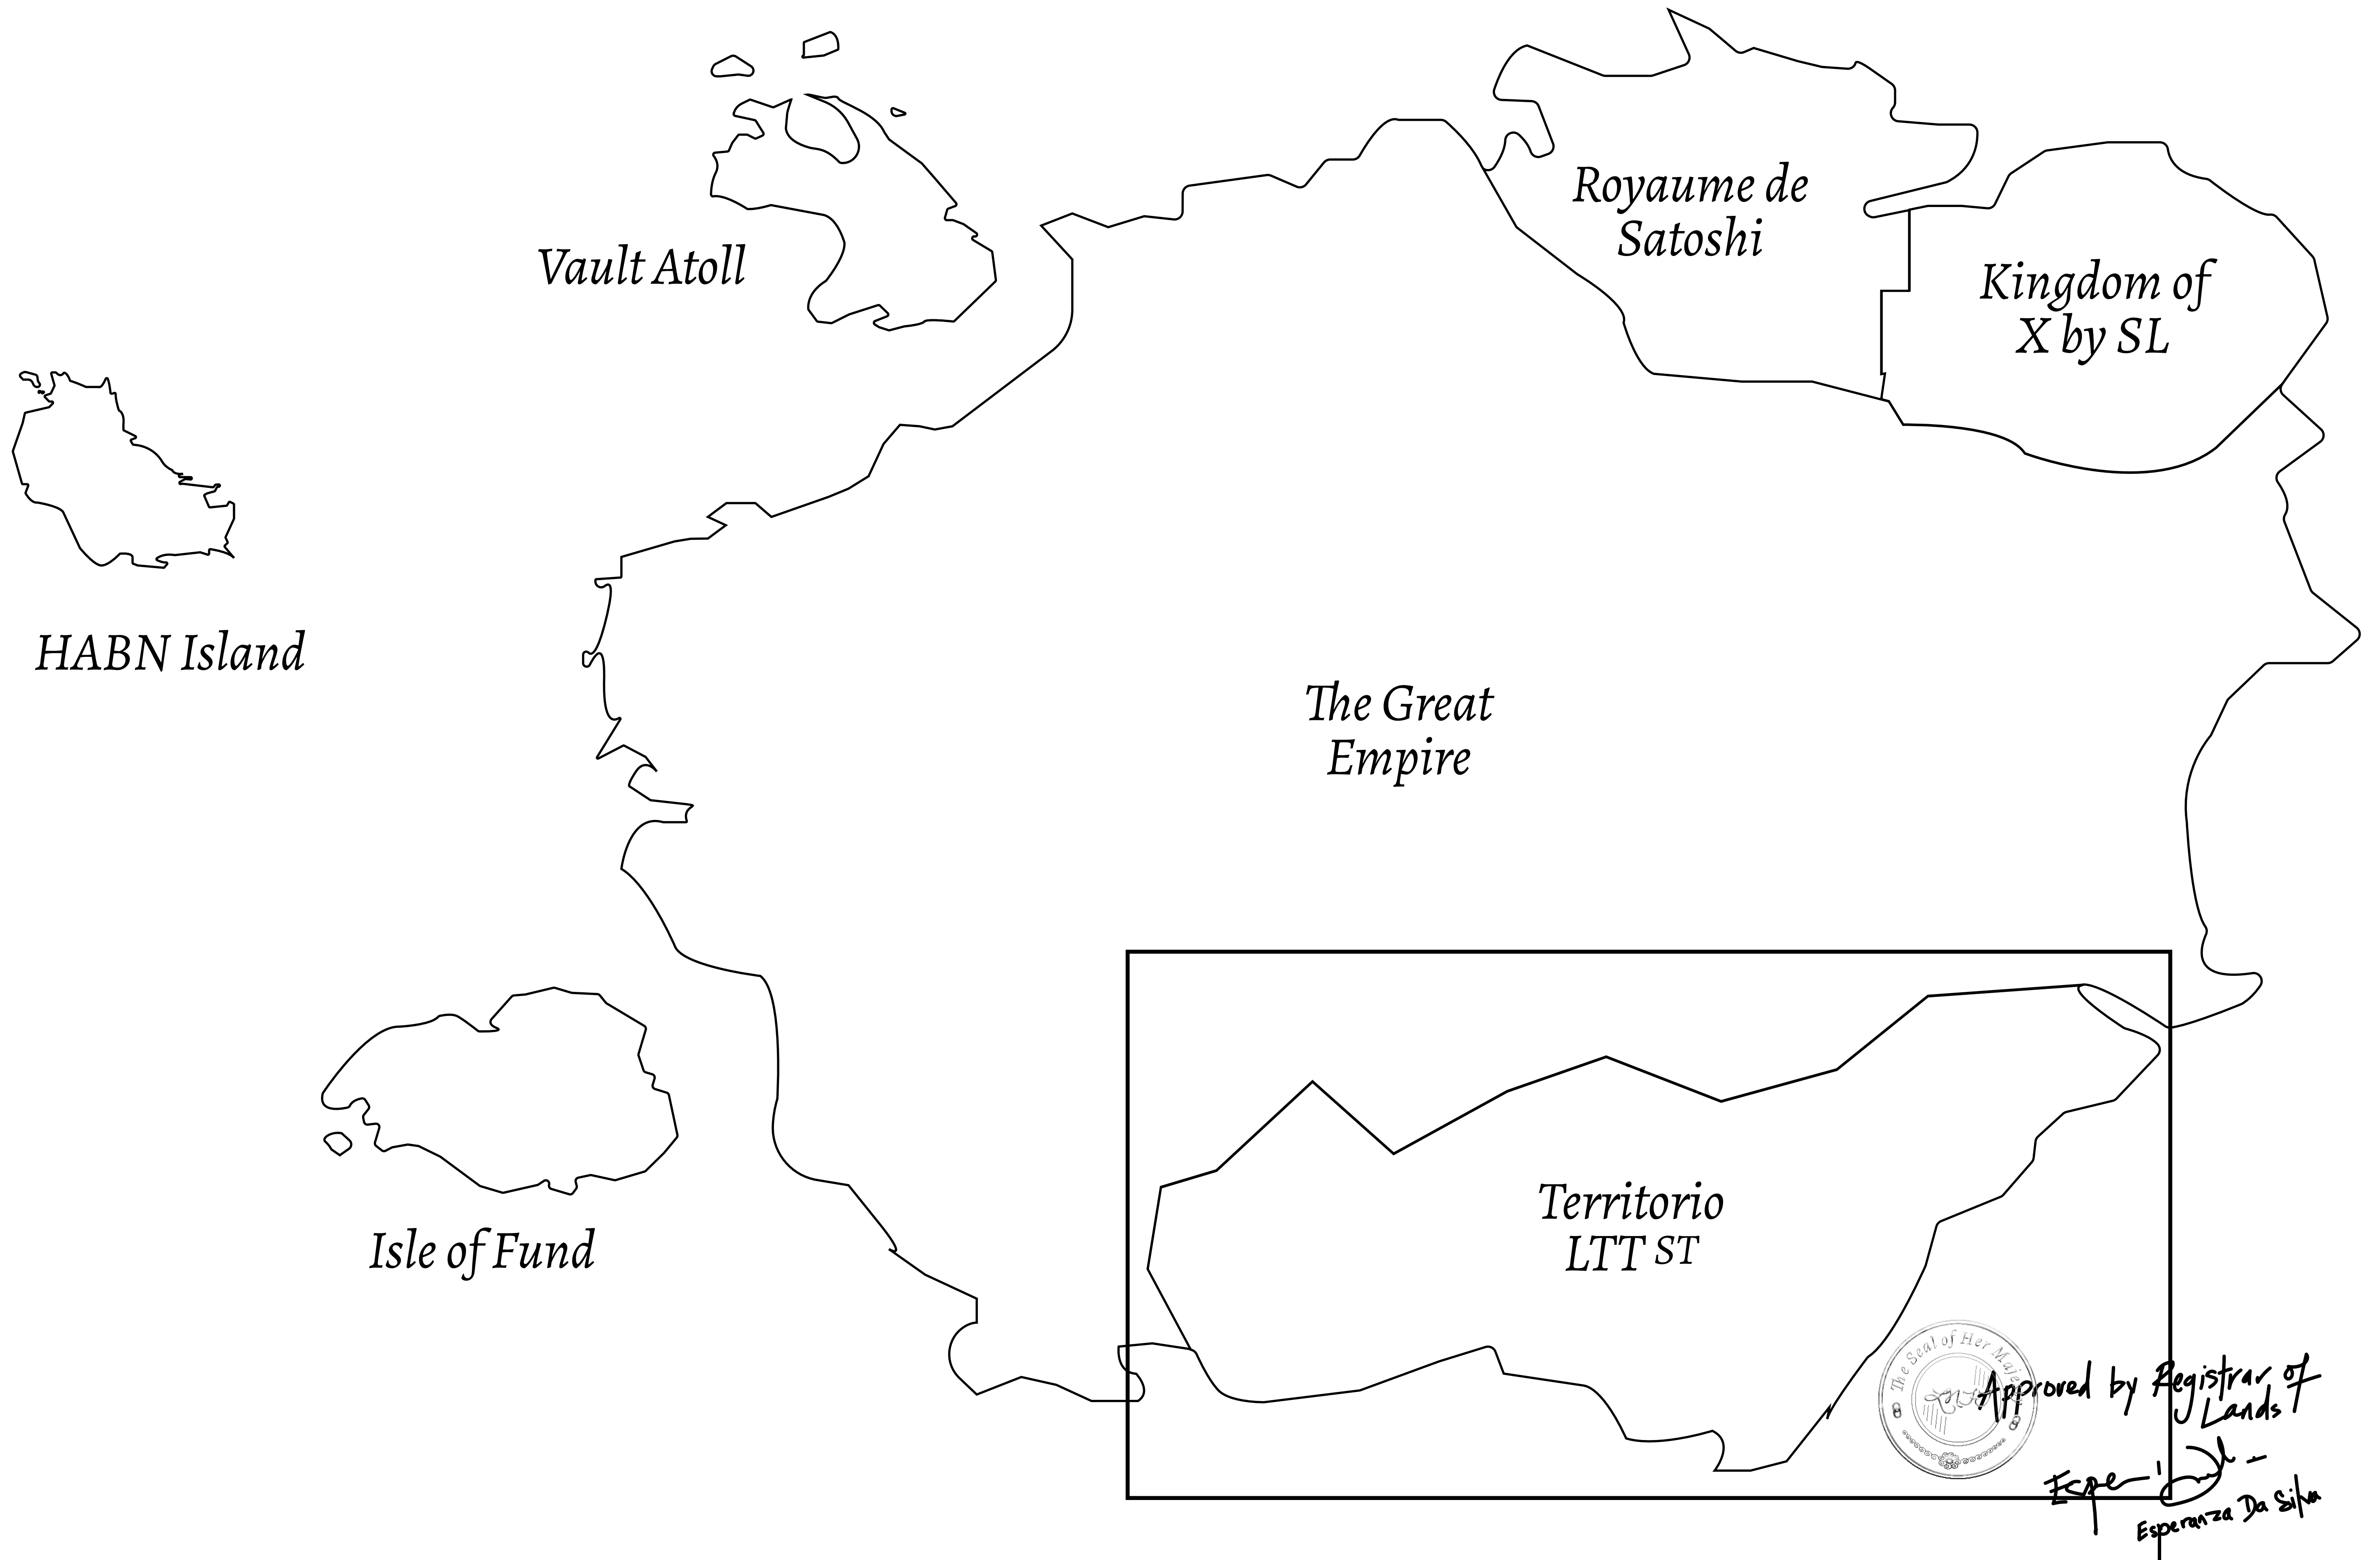

### THE SPANISH ARMADA

The most flamboyant of all of the states, this Spanish-speaking territory houses a clash of cultures. From the LTT trades in the El Mercado district to the solicitations for invites to the Great Empire, and even the traveling Caravans, it is a transient place; people are always on the move on the way to the Great Empire or a trek through the Dividing Range to the Royaume De Satoshi. Commerce uses derivations of LTT such as LTTE, LTTB, and LTTTC.

### GEOGRAPHY

COASTLINE	193.03 KM (119.94 MILES)
BORDERS	OCEAN, THE GREAT EMPIRE
HIGHEST POINT	MT ELEUTHERIA +1392 M
LOWEST POINT	PUERTO DE LTT 0 M
PLOTS	1045
SCALE	1:50000

<b>H.M. LNFT Land Registry</b>		TITLE NUMBER	
		<b>T0316-221121</b>	
ADMINISTRATIVE AREA	<b>TERRITORIO LTT ST</b>	ISSUED <b>22 November 2021</b> <i>BJ</i>	SCALE <b>1/50000</b>
OWNER ENTITLEMENT	<b>Type W-T: Share of 0.1% of all BUN sales (rewarded in Credits) plus 1% of all LTT redeemed based on number of NFT Stories minted; Mint 4 NFT Stories</b>		