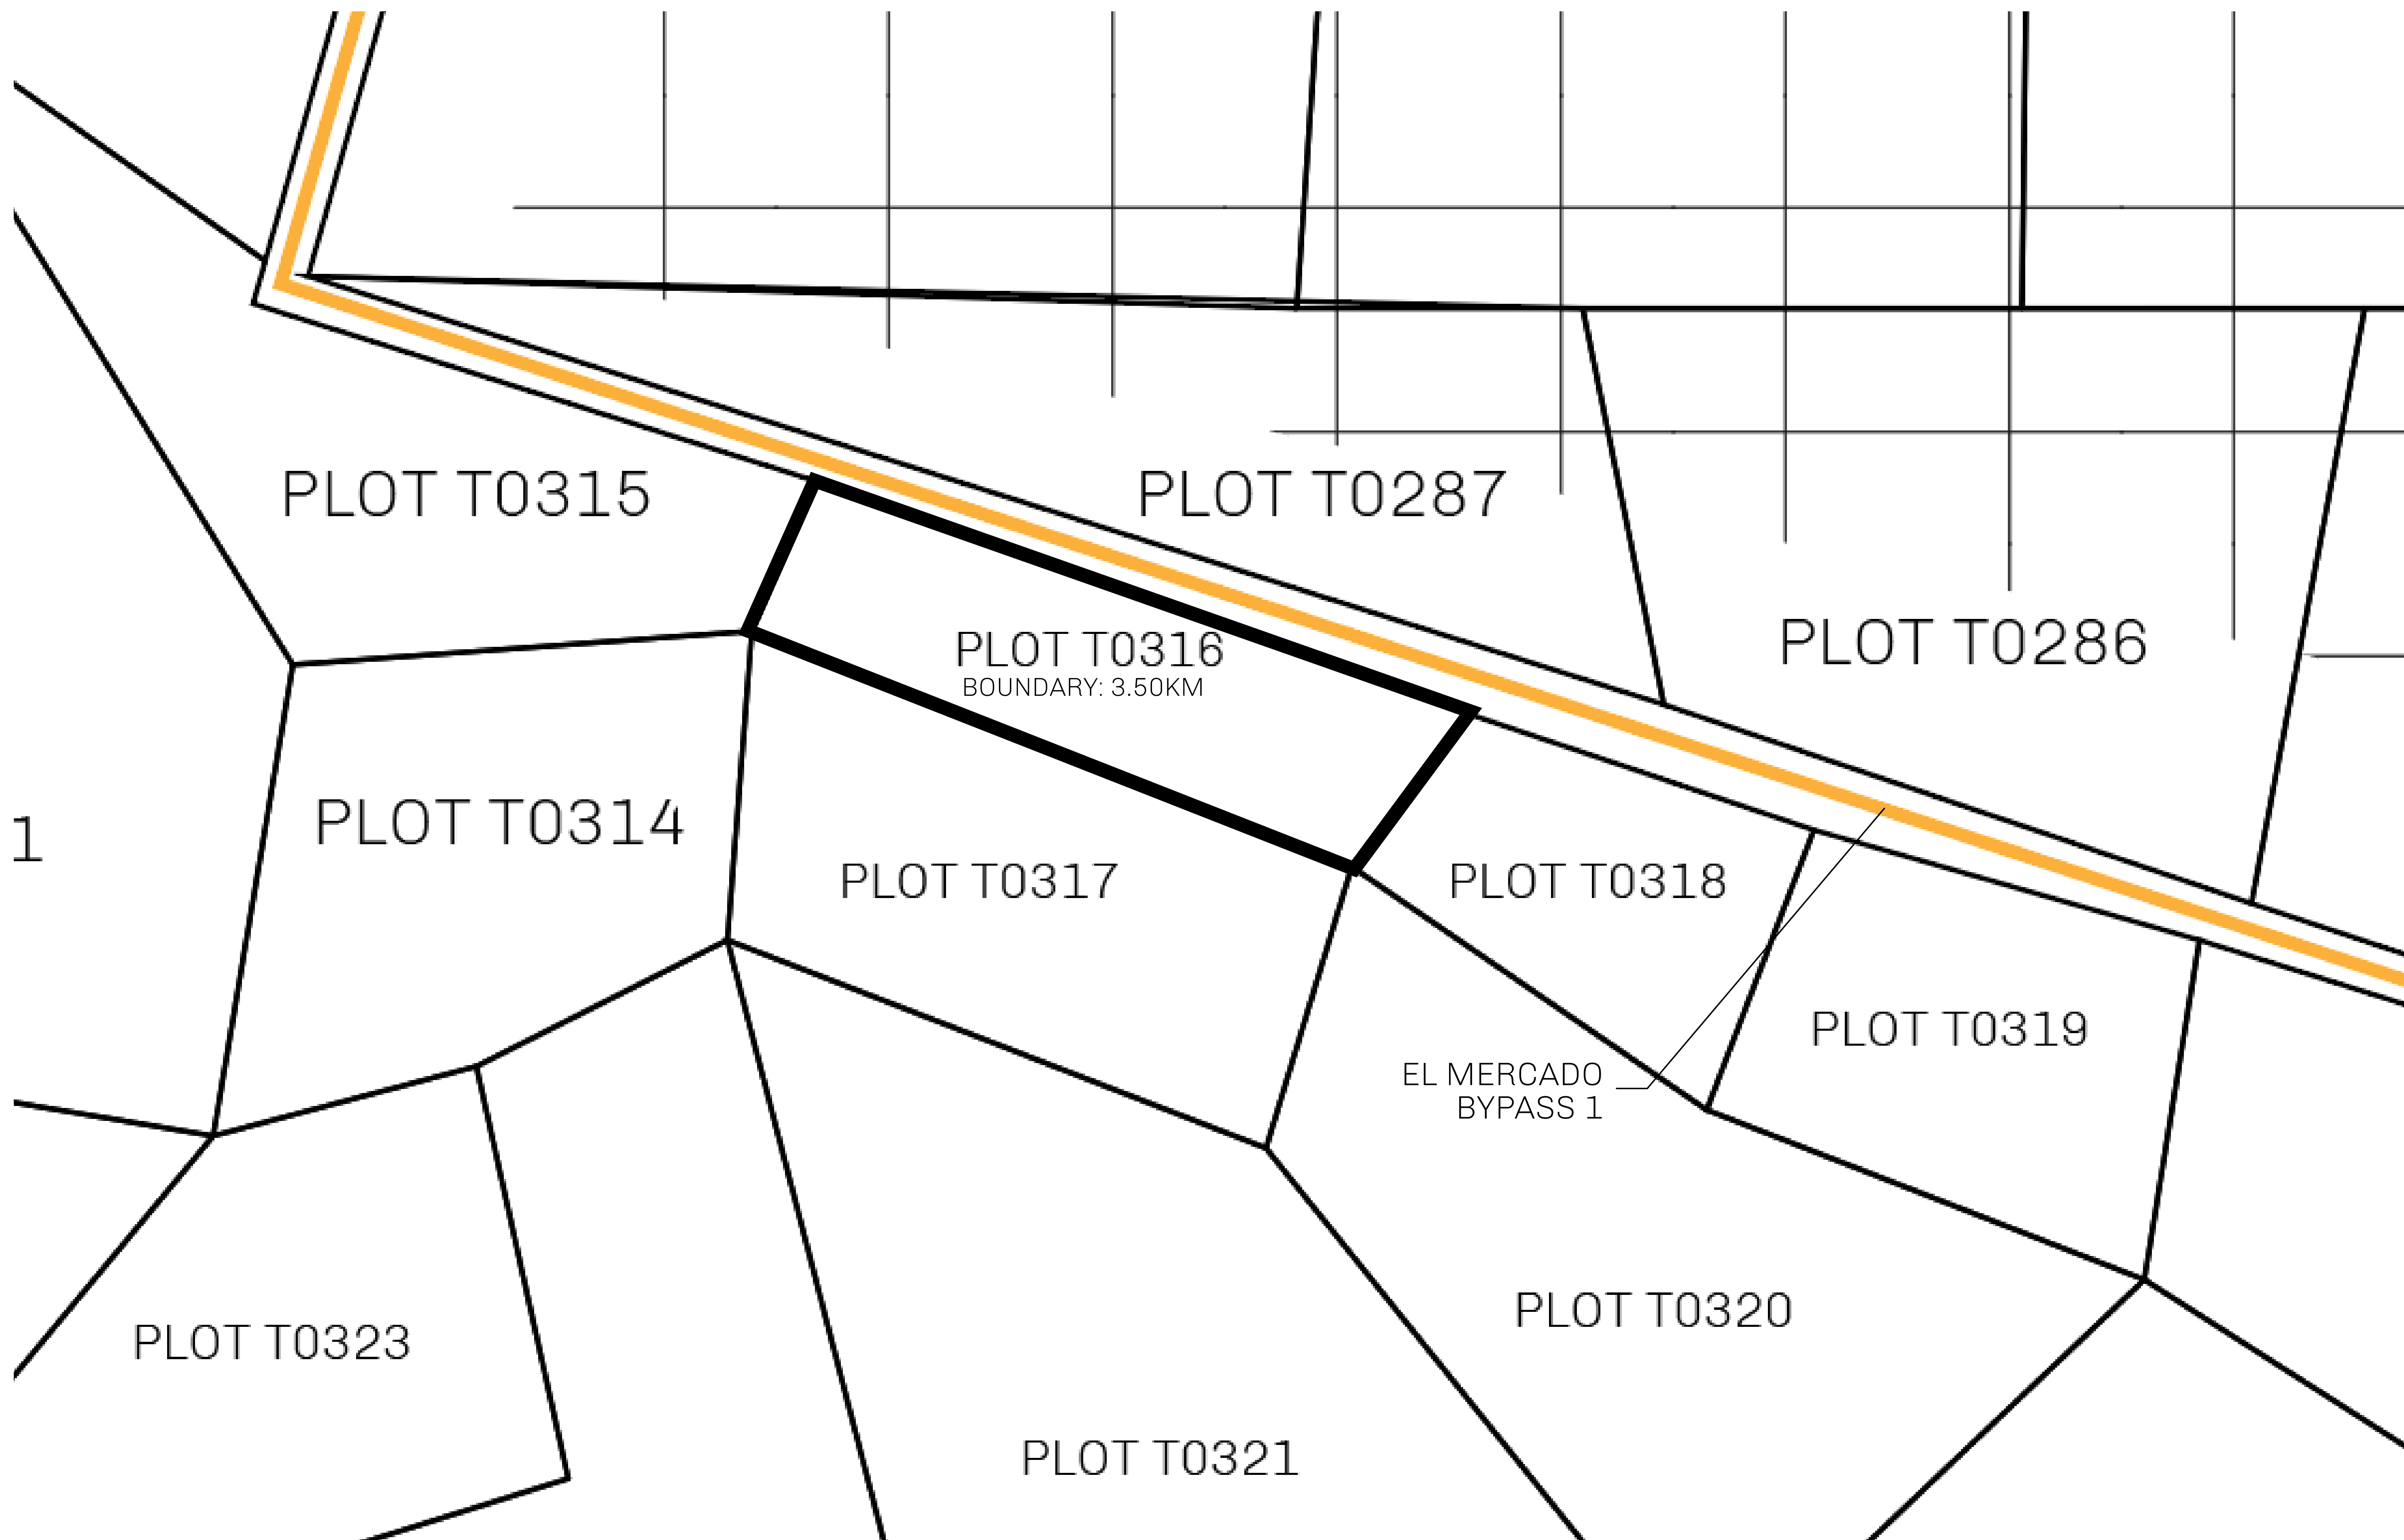

### THE SPANISH ARMADA

The most flamboyant of all of the states, this Spanish-speaking territory houses a clash of cultures. From the LTT trades in the El Mercado district to the solicitations for invites to the Great Empire, and even the traveling Caravans, it is a transient place; people are always on the move on the way to the Great Empire or a trek through the Dividing Range to the Royaume De Satoshi. Commerce uses derivations of LTT such as LTTE, LTTB, and LTTTC.

### GEOGRAPHY

COASTLINE	193.03 KM (119.94 MILES)
BORDERS	OCEAN, THE GREAT EMPIRE
HIGHEST POINT	MT ELEUTHERIA +1392 M
LOWEST POINT	PUERTO DE LTT 0 M
PLOTS	1045
SCALE	1:50000

<b>H.M. LNFT Land Registry</b>		TITLE NUMBER	
		<b>T0316-221121</b>	
ADMINISTRATIVE AREA	<b>TERRITORIO LTT ST</b>	ISSUED <b>22 November 2021</b> <i>BJ</i>	SCALE <b>1/50000</b>
OWNER ENTITLEMENT	<b>Type W-T: Share of 0.1% of all BUN sales (rewarded in Credits) plus 1% of all LTT redeemed based on number of NFT Stories minted; Mint 4 NFT Stories</b>		

**OFFICIAL PERSPECTIVE SHEET FOR FILING**  
Indicate vantage point for each drawing. Copy and mark each sheet required prior to filing.

Guide - Vantage point should be indicated as shown in the diagram: