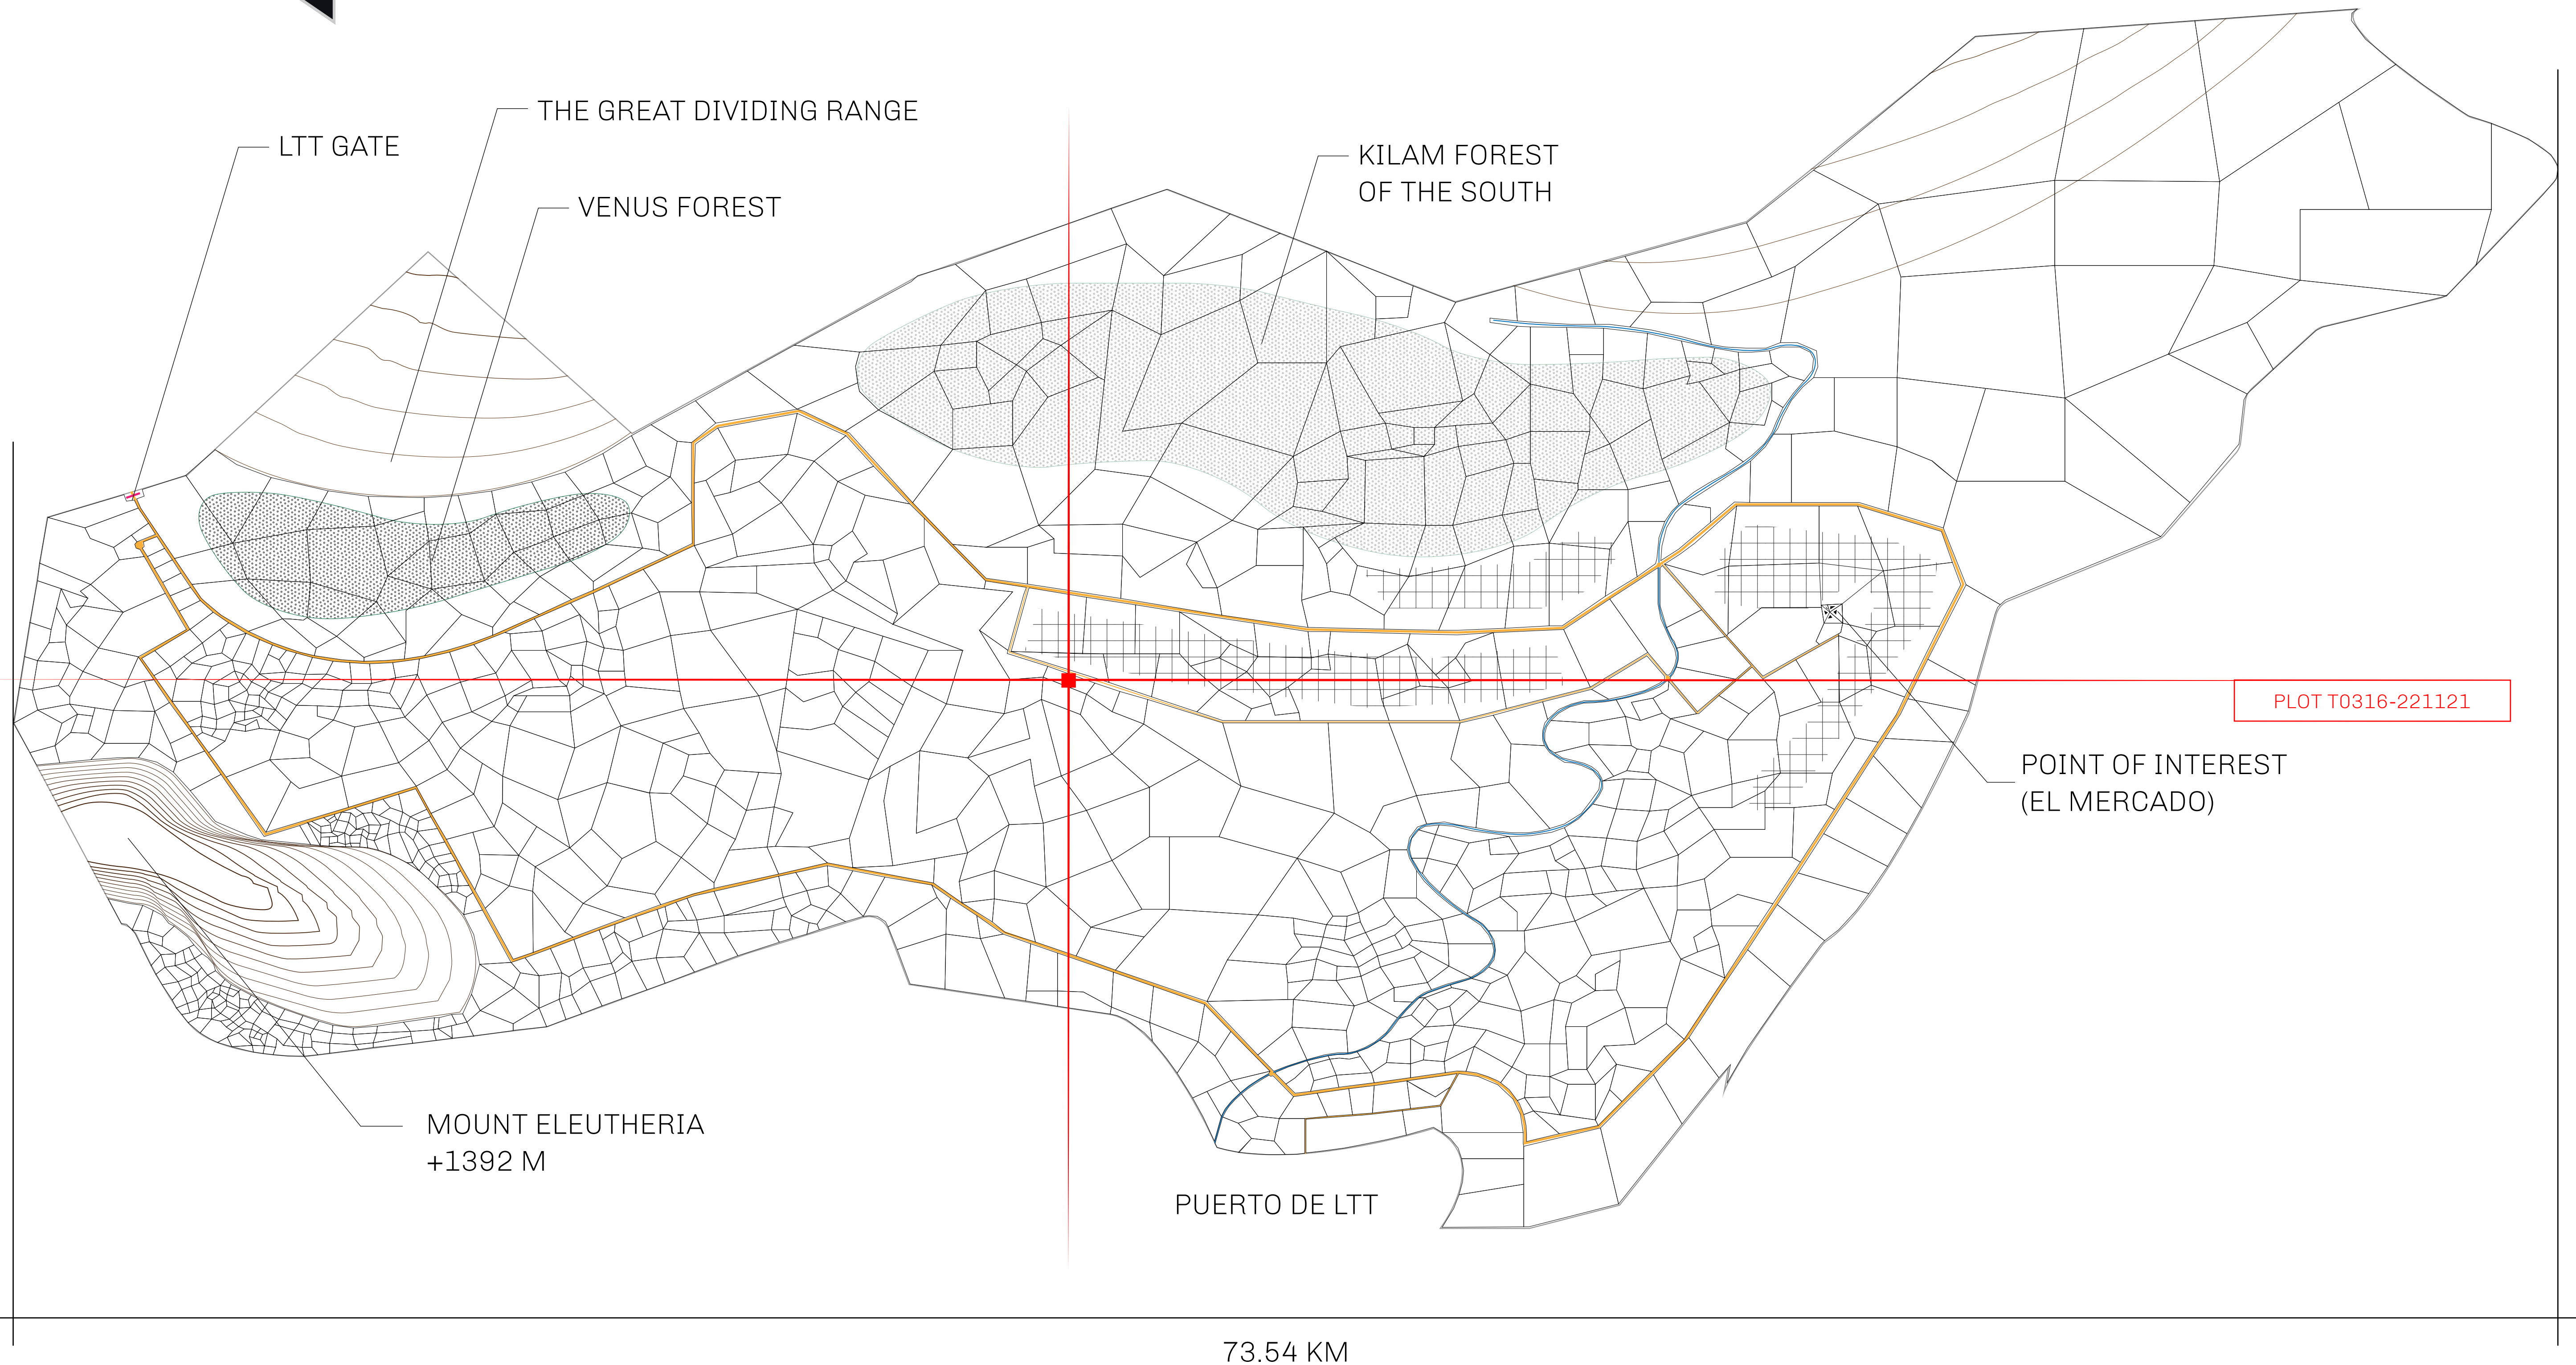

### THE SPANISH ARMADA

The most flamboyant of all of the states, this Spanish-speaking territory houses a clash of cultures. From the LTT trades in the El Mercado district to the solicitations for invites to the Great Empire, and even the traveling Caravans, it is a transient place; people are always on the move on the way to the Great Empire or a trek through the Dividing Range to the Royaume De Satoshi. Commerce uses derivations of LTT such as LTTE, LTTB, and LTTTC.

### GEOGRAPHY

COASTLINE	193.03 KM (119.94 MILES)
BORDERS	OCEAN, THE GREAT EMPIRE
HIGHEST POINT	MT ELEUTHERIA +1392 M
LOWEST POINT	PUERTO DE LTT 0 M
PLOTS	1045
SCALE	1:50000

<b>H.M. LNFT Land Registry</b>		TITLE NUMBER	
		<b>T0316-221121</b>	
ADMINISTRATIVE AREA	<b>TERRITORIO LTT ST</b>	ISSUED <b>22 November 2021</b> <i>BJ</i>	SCALE <b>1/50000</b>
OWNER ENTITLEMENT	<b>Type W-T: Share of 0.1% of all BUN sales (rewarded in Credits) plus 1% of all LTT redeemed based on number of NFT Stories minted; Mint 4 NFT Stories</b>		

**OFFICIAL PERSPECTIVE SHEET FOR FILING**  
Indicate vantage point for each drawing. Copy and mark each sheet required prior to filing.

Guide - Vantage point should be indicated as shown in the diagram: