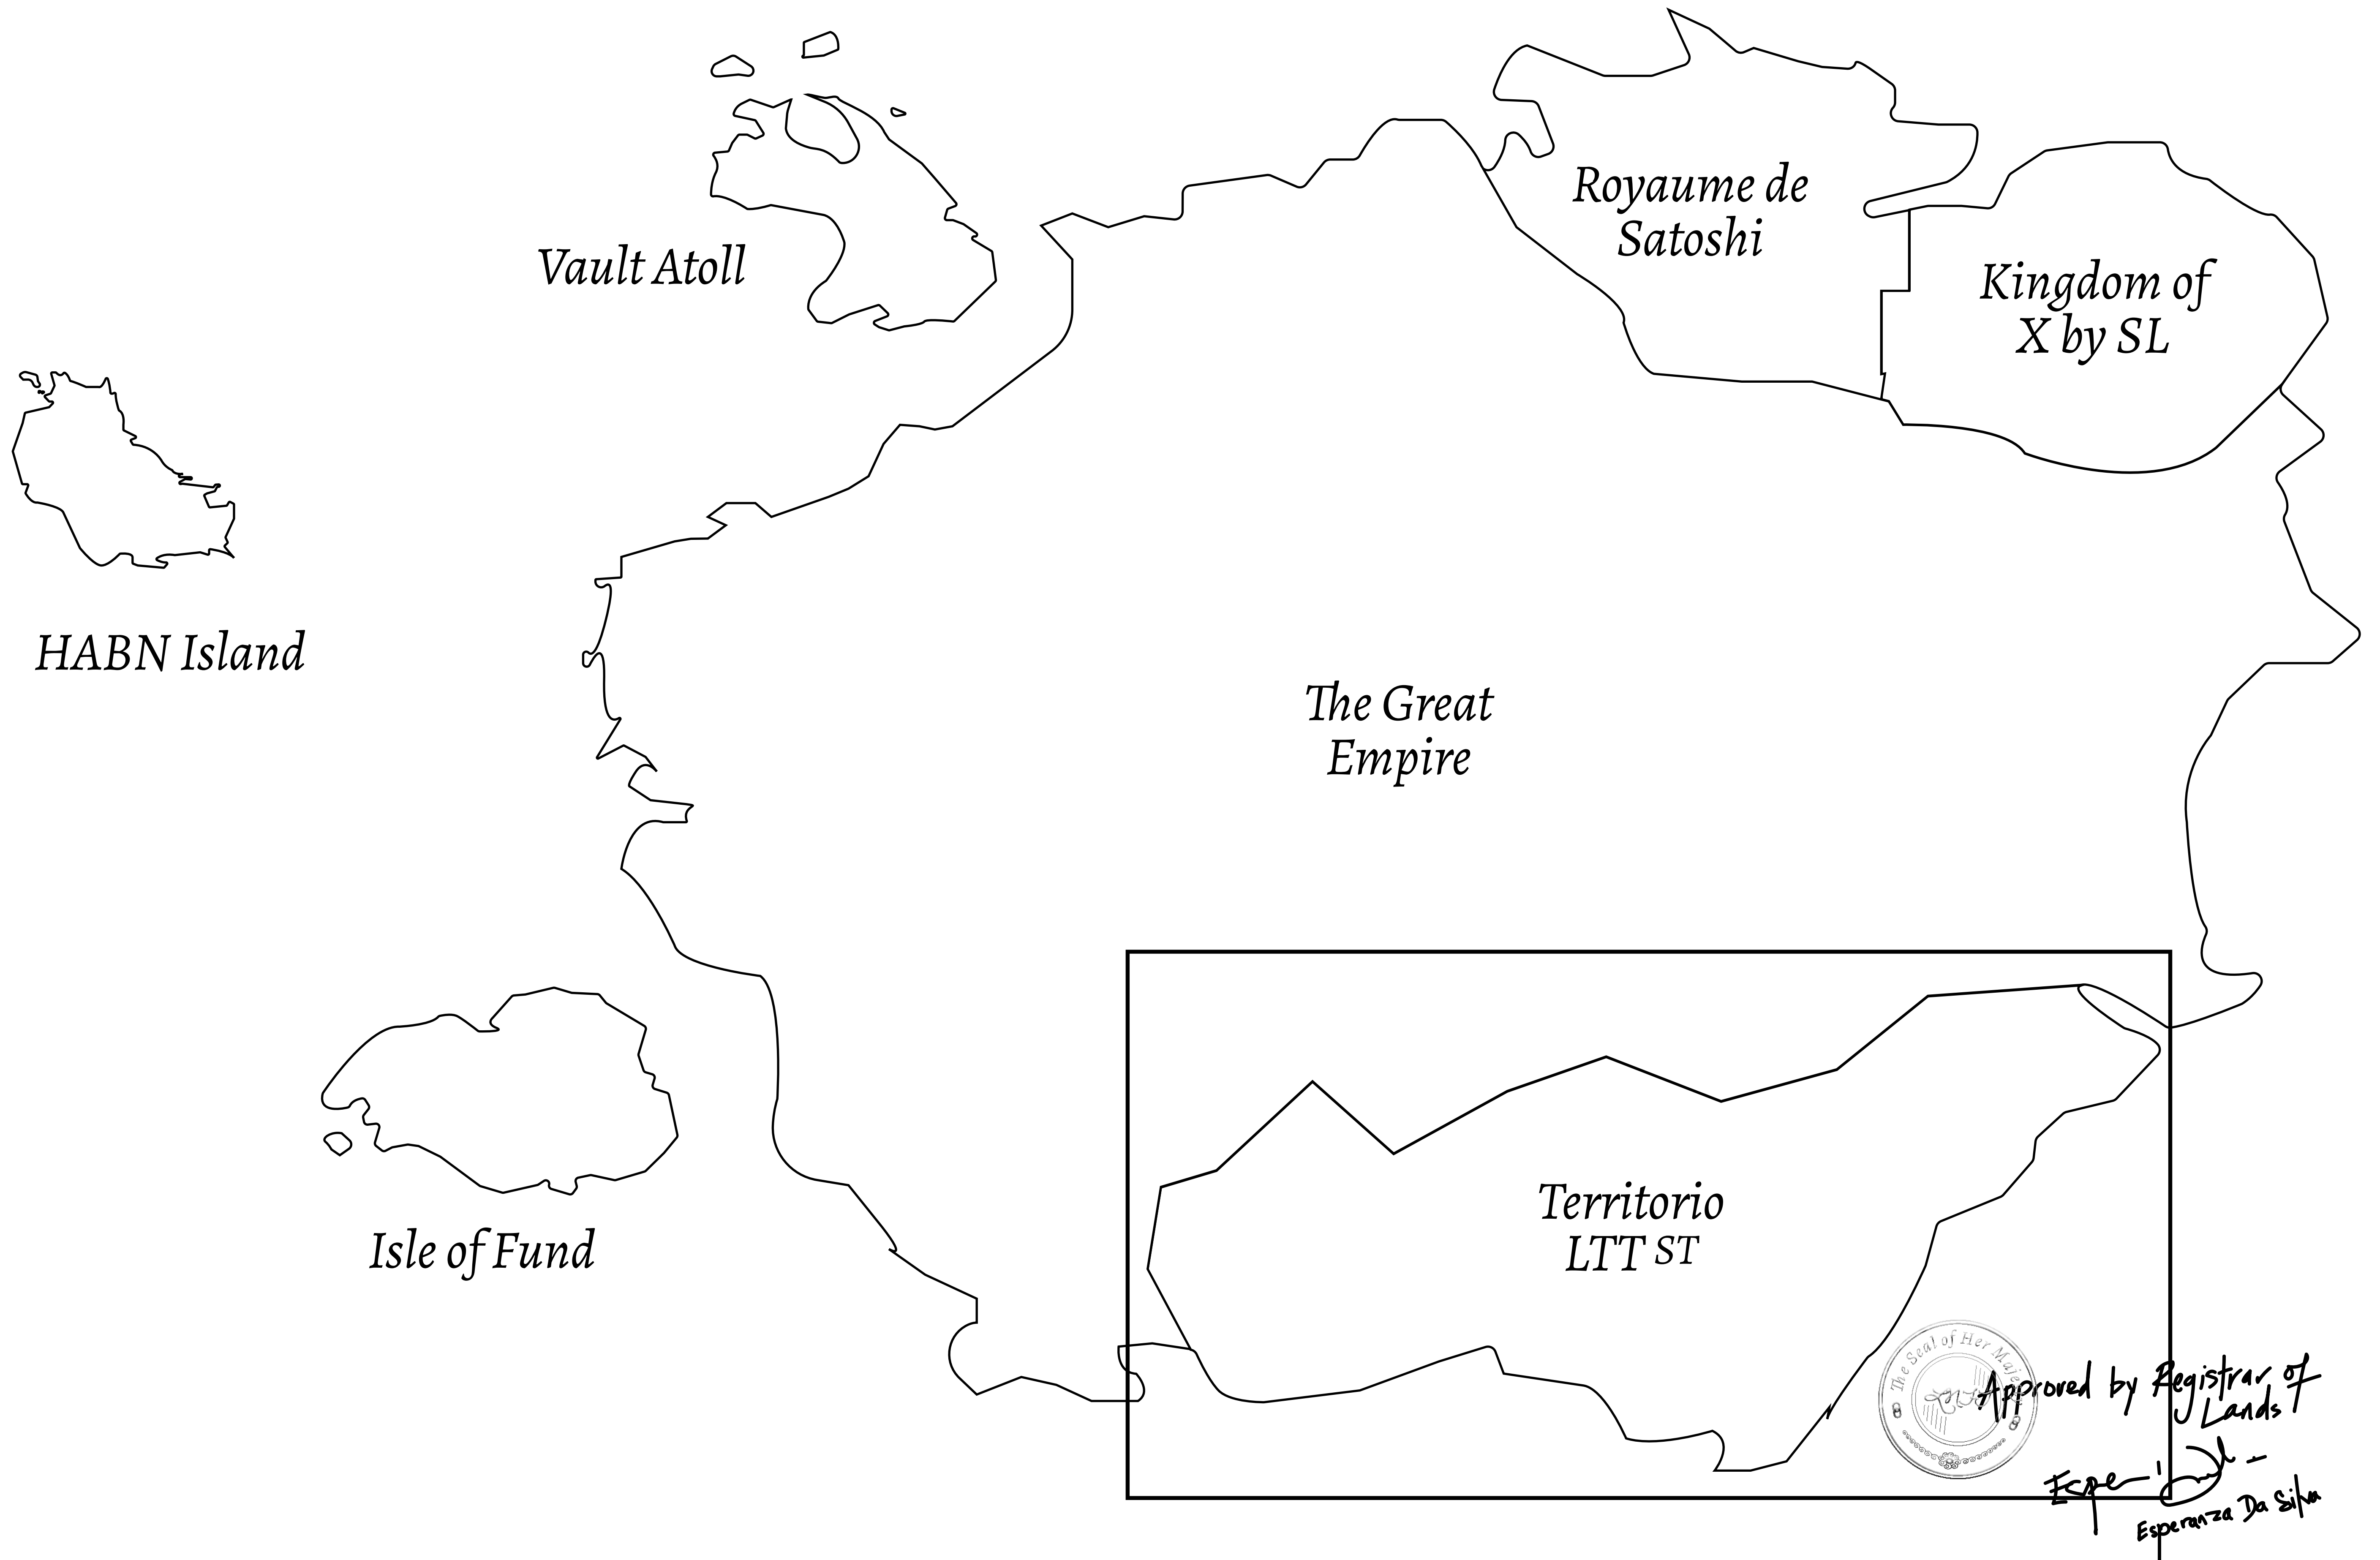

### THE SPANISH ARMADA

The most flamboyant of all of the states, this Spanish-speaking territory houses a clash of cultures. From the LTT trades in the El Mercado district to the solicitations for invites to the Great Empire, and even the traveling Caravans, it is a transient place; people are always on the move on the way to the Great Empire or a trek through the Dividing Range to the Royaume De Satoshi. Commerce uses derivations of LTT such as LTTE, LTTB, and LTTC.

### GEOGRAPHY

COASTLINE	193.03 KM (119.94 MILES)
BORDERS	OCEAN, THE GREAT EMPIRE
HIGHEST POINT	MT ELEUTHERIA +1392 M
LOWEST POINT	PUERTO DE LTT 0 M
PLOTS	1045
SCALE	1:50000

<b>H.M. LNFT Land Registry</b>		TITLE NUMBER	
		<b>T0314-221121</b>	
ADMINISTRATIVE AREA	<b>TERRITORIO LTT ST</b>	ISSUED <b>22 November 2021</b> <i>BJ</i>	SCALE <b>1/50000</b>
OWNER ENTITLEMENT	<b>Type W-T: Share of 0.1% of all BUN sales (rewarded in Credits) plus 1% of all LTT redeemed based on number of NFT Stories minted; Mint 4 NFT Stories</b>		