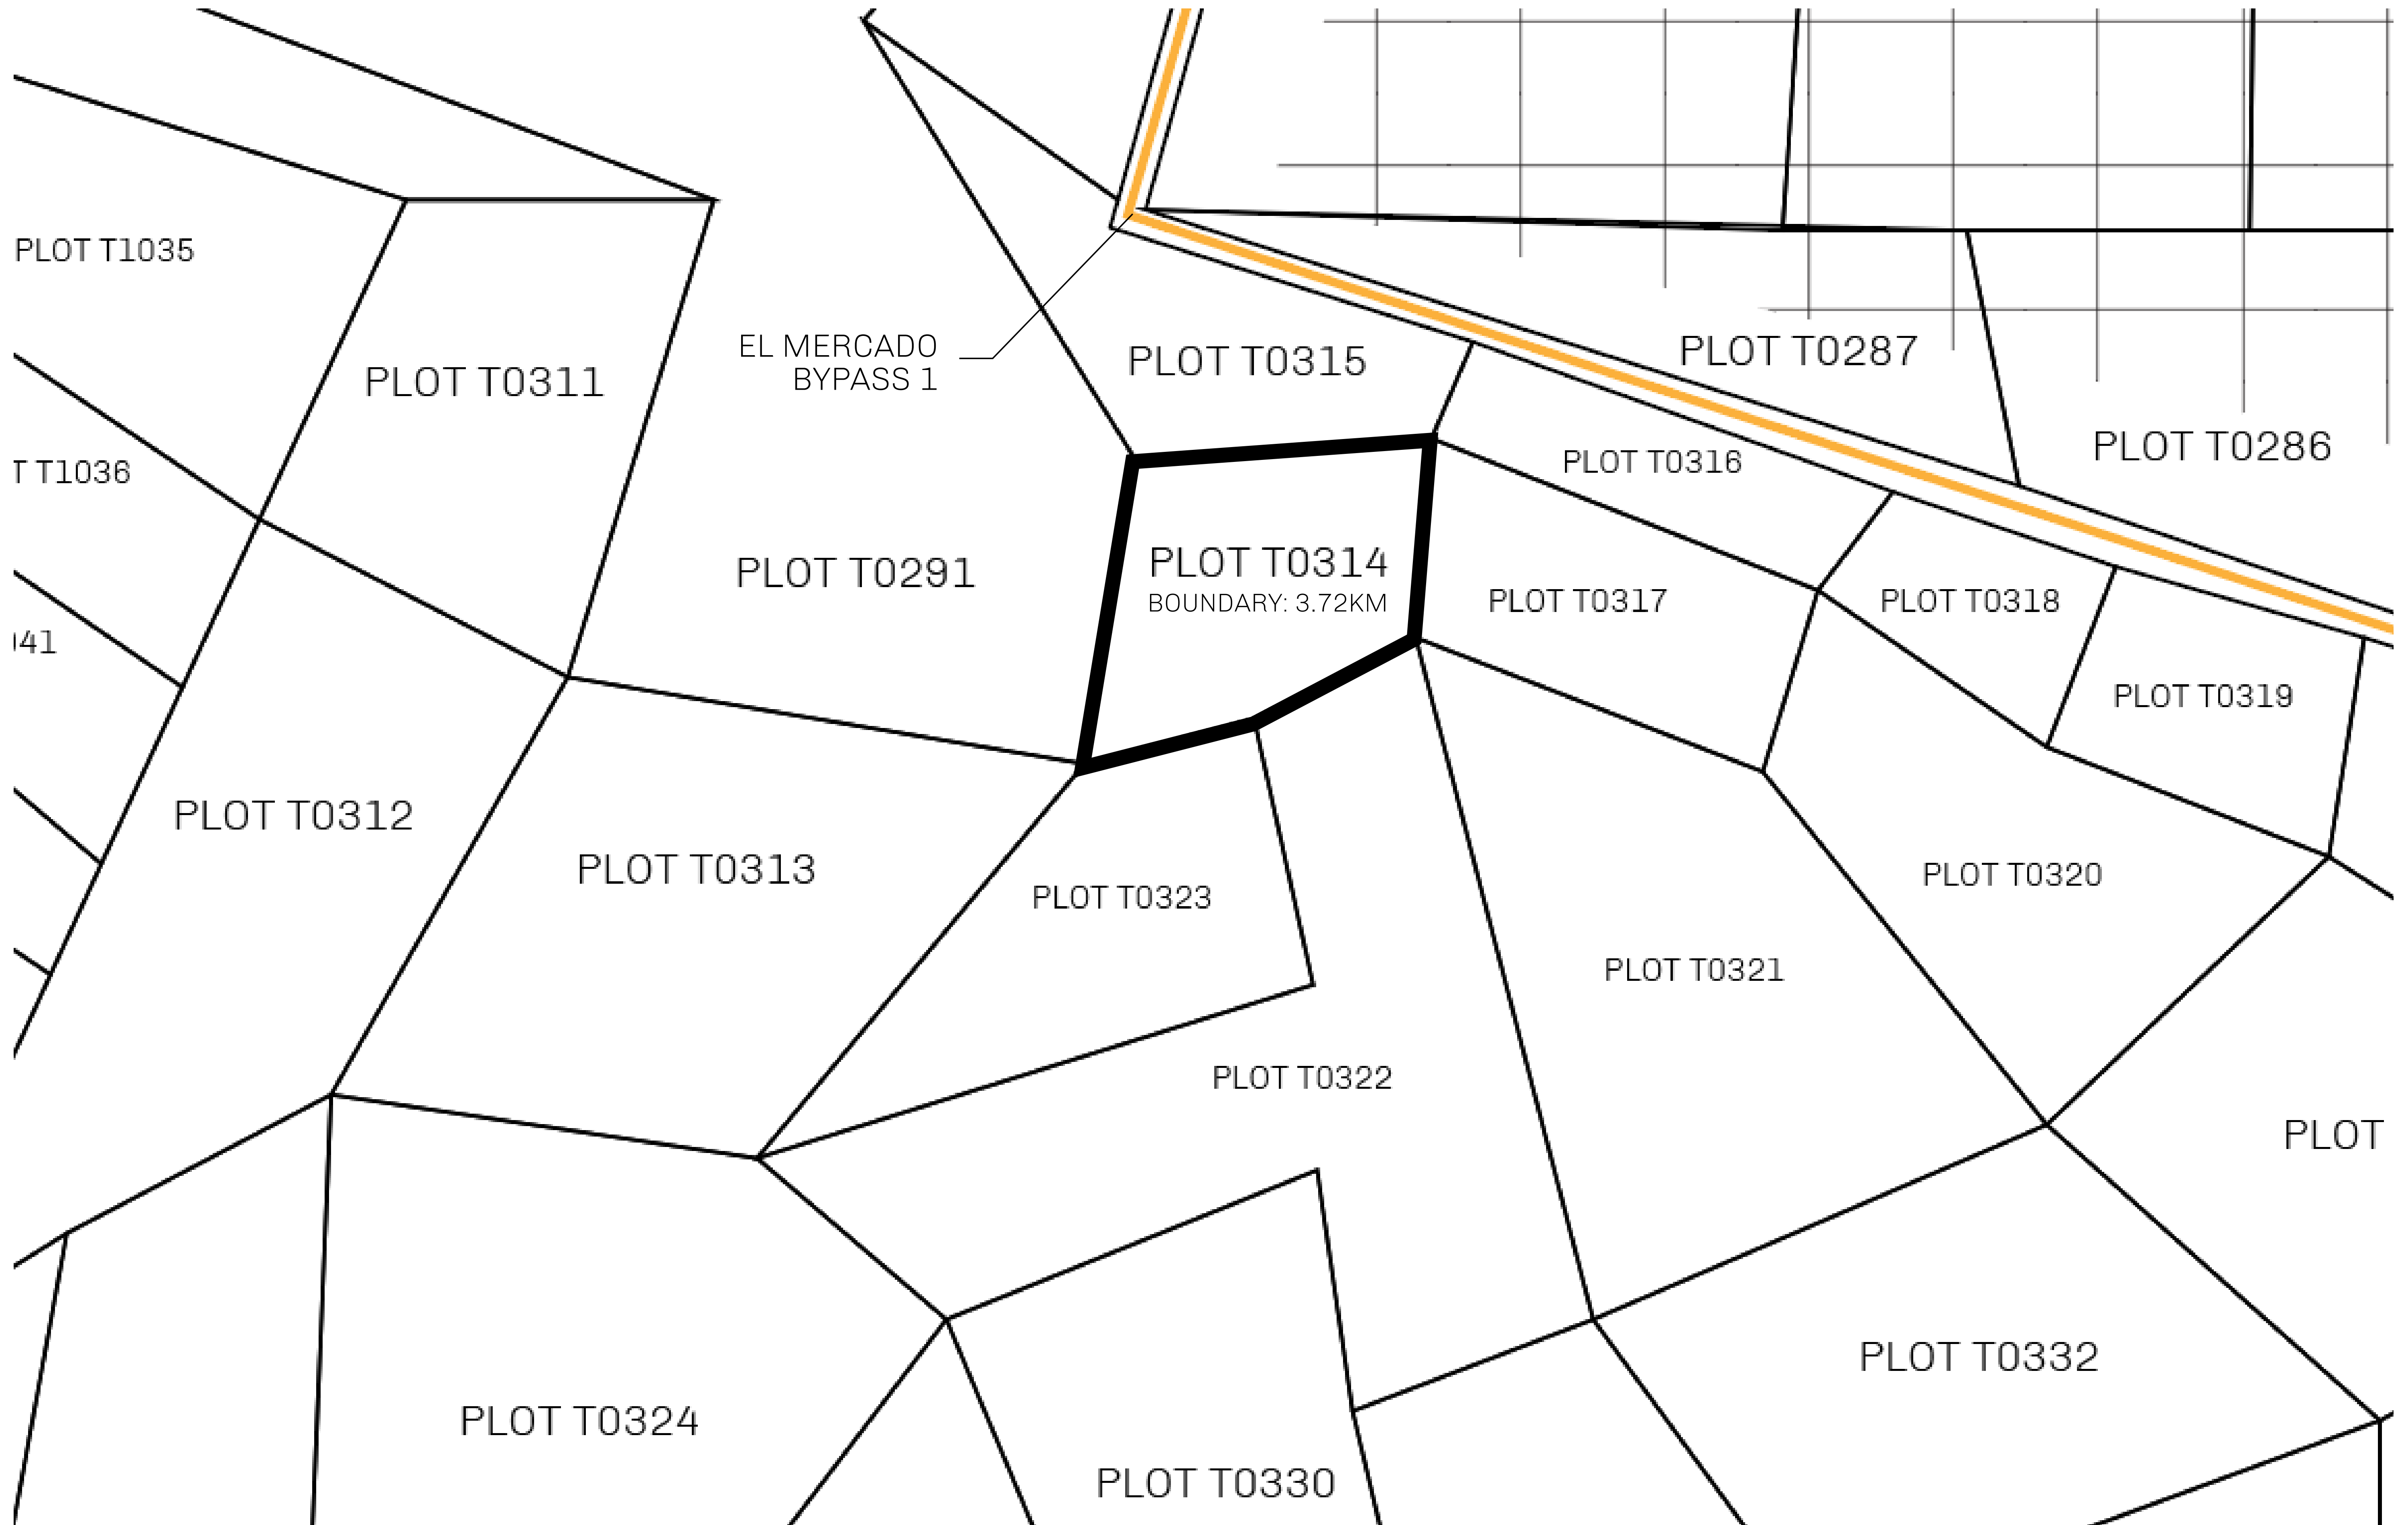

### THE SPANISH ARMADA

The most flamboyant of all of the states, this Spanish-speaking territory houses a clash of cultures. From the LTT trades in the El Mercado district to the solicitations for invites to the Great Empire, and even the traveling Caravans, it is a transient place; people are always on the move on the way to the Great Empire or a trek through the Dividing Range to the Royaume De Satoshi. Commerce uses derivations of LTT such as LTTE, LTTB, and LTTC.

### GEOGRAPHY

COASTLINE	193.03 KM (119.94 MILES)
BORDERS	OCEAN, THE GREAT EMPIRE
HIGHEST POINT	MT ELEUTHERIA +1392 M
LOWEST POINT	PUERTO DE LTT 0 M
PLOTS	1045
SCALE	1:50000

<b>H.M. LNFT Land Registry</b>		TITLE NUMBER	
		<b>T0314-221121</b>	
ADMINISTRATIVE AREA	<b>TERRITORIO LTT ST</b>	ISSUED <b>22 November 2021</b> <i>BJ</i>	SCALE <b>1/50000</b>
OWNER ENTITLEMENT	<b>Type W-T: Share of 0.1% of all BUN sales (rewarded in Credits) plus 1% of all LTT redeemed based on number of NFT Stories minted; Mint 4 NFT Stories</b>		

OFFICIAL PERSPECTIVE SHEET FOR FILING  
Indicate vantage point for each drawing. Copy and  
mark each sheet required prior to filing.

Guide - Vantage point should be  
indicated as shown in the diagram: