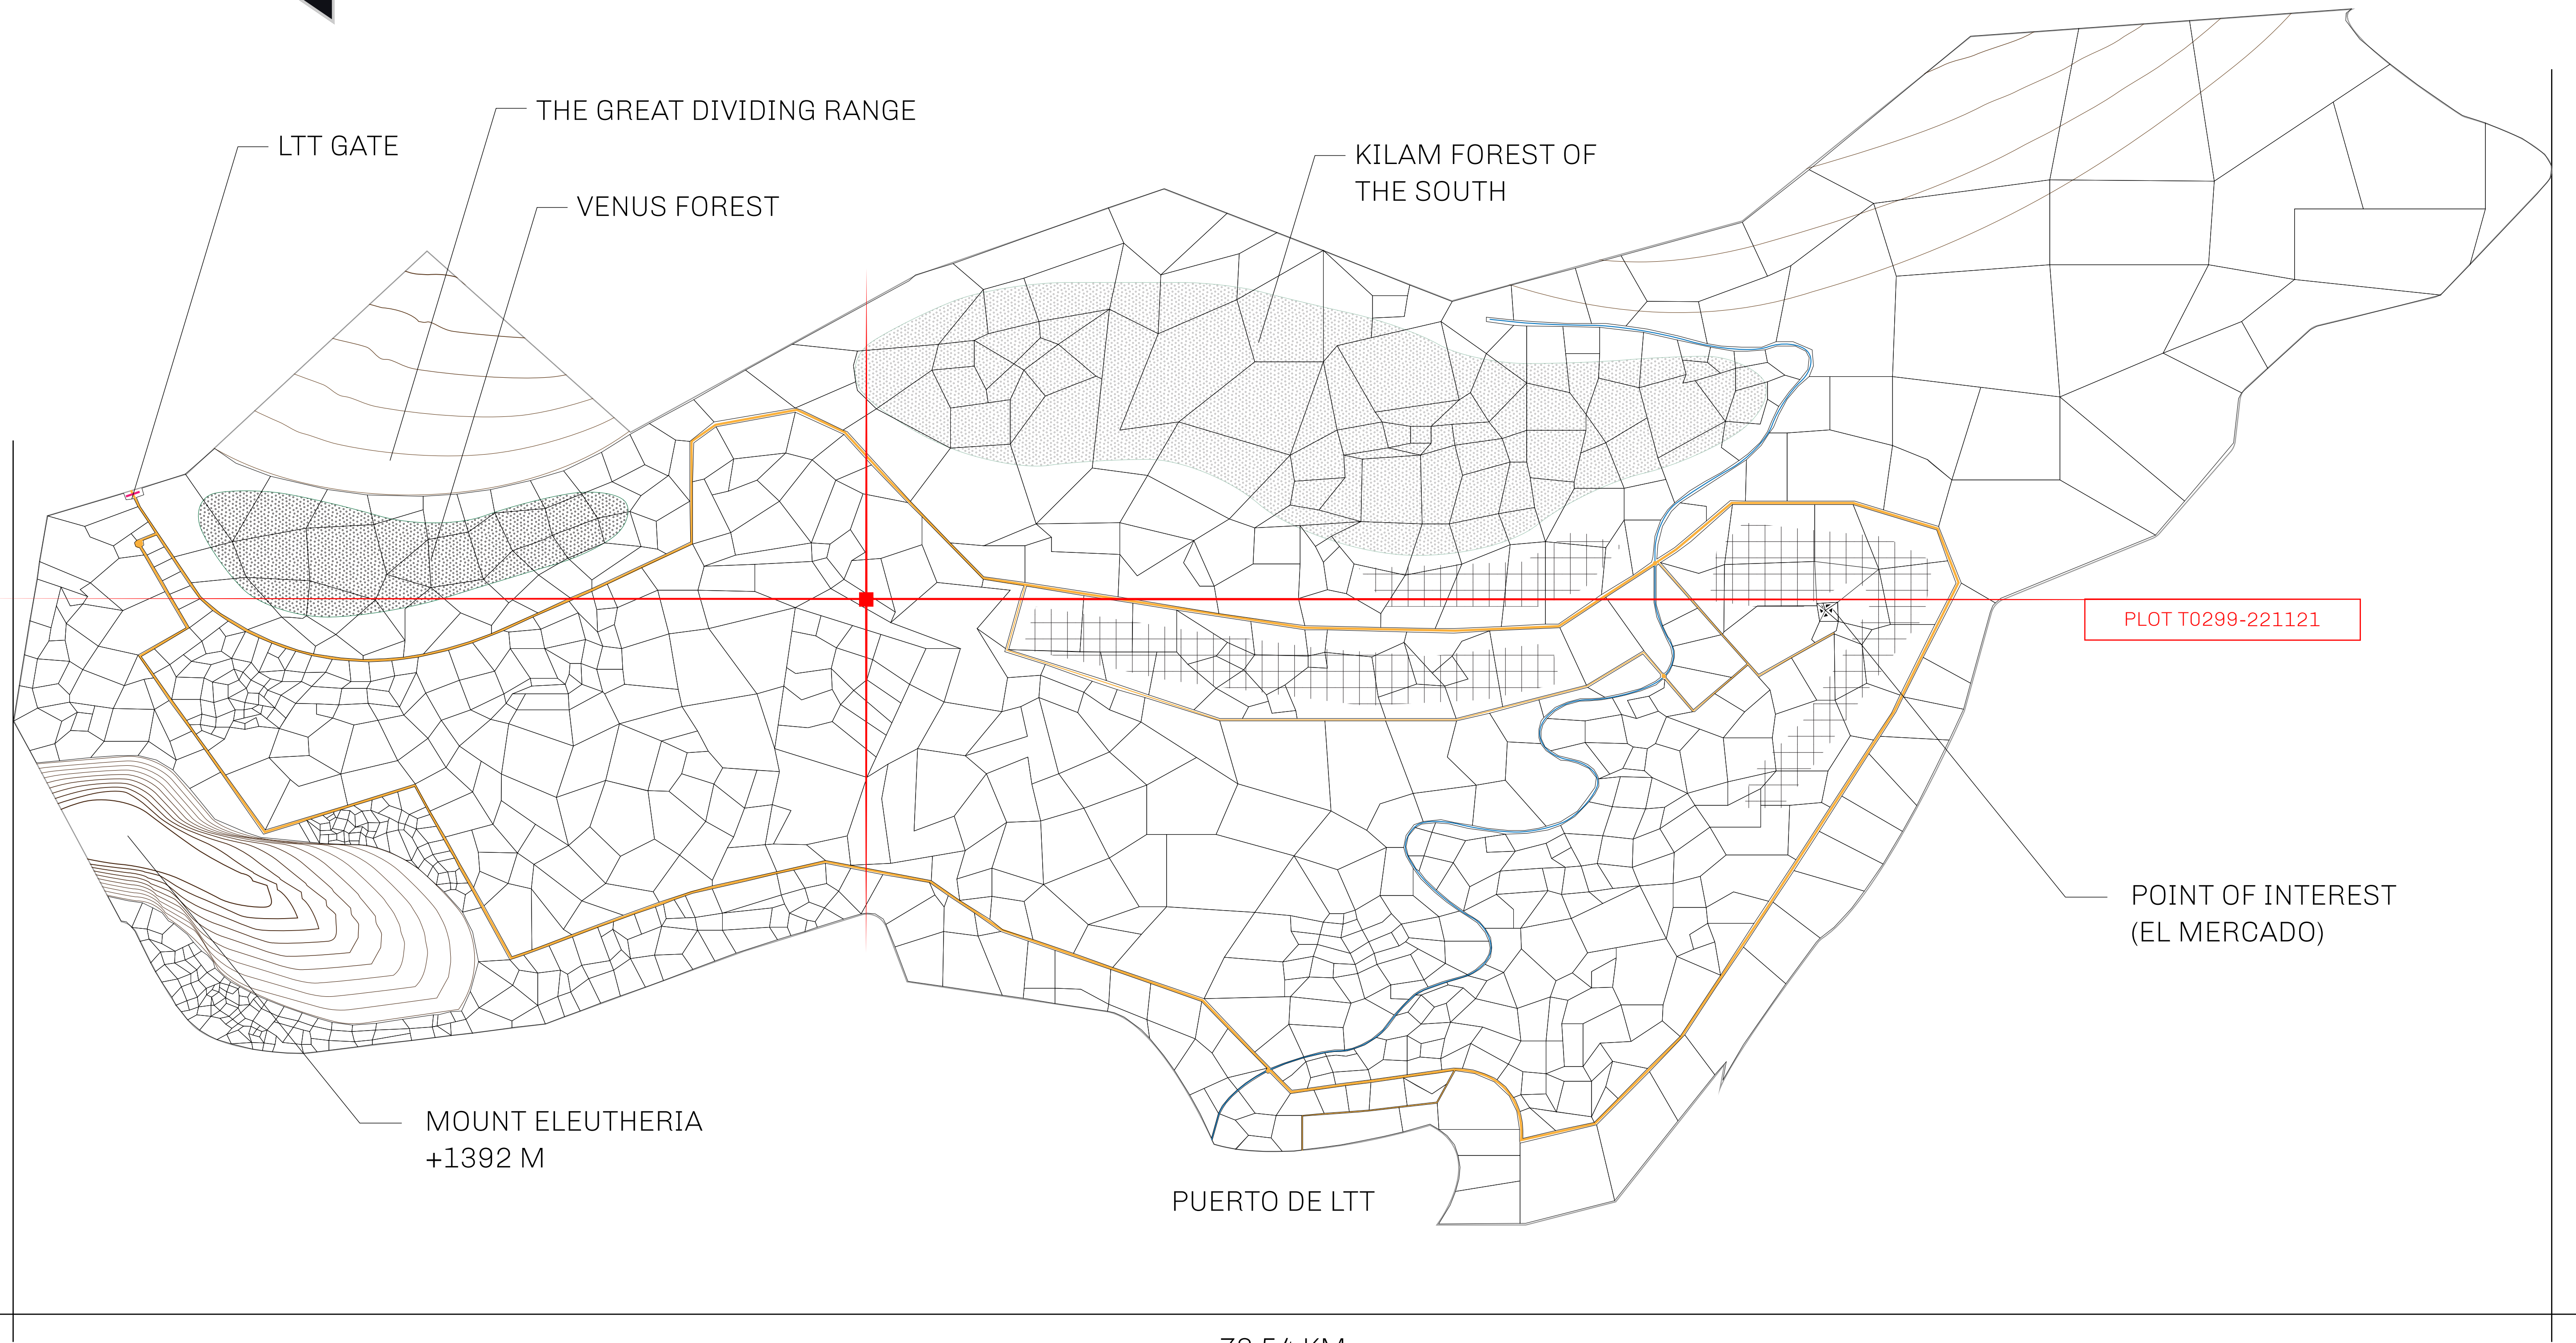

LOOT NFT WORLD

THE SPANISH ARMADA

The most flamboyant of all of the states, this Spanish-speaking territory houses a clash of cultures. From the LTT trades in the El Mercado district to the solicitations for invites to the Great Empire, and even the traveling Caravans, it is a transient place; people are always on the move on the way to the Great Empire or a trek through the Dividing Range to the Royaume De Satoshi. Commerce uses derivations of LTT such as LTTE, LTTB, and LTTC.

GEOGRAPHY

COASTLINE	193.03 KM (119.94 MILES)
BORDERS	OCEAN, THE GREAT EMPIRE
HIGHEST POINT	MT ELEUTHERIA +1392 M
LOWEST POINT	PUERTO DE LTT 0 M
PLOTS	1045
SCALE	1:50000

H.M. LNFT Land Registry		TITLE NUMBER	
		T0299-221121	
ADMINISTRATIVE AREA	TERRITORIO LTT ST	ISSUED 22 November 2021 <i>BJ.</i>	SCALE 1/50000
OWNER ENTITLEMENT	Type W-T: Share of 0.1% of all BUN sales (rewarded in Credits) plus 1% of all LTT redeemed based on number of NFT Stories minted; Mint 4 NFT Stories		

PLOT T0294

PLOT

PLOT T0299
BOUNDARY: 4.52 KM

PLOT T0300

OFFICIAL PERSPECTIVE SHEET FOR FILING
Indicate vantage point for each drawing. Copy and
mark each sheet required prior to filing.

Guide - Vantage point should be
indicated as shown in the diagram: