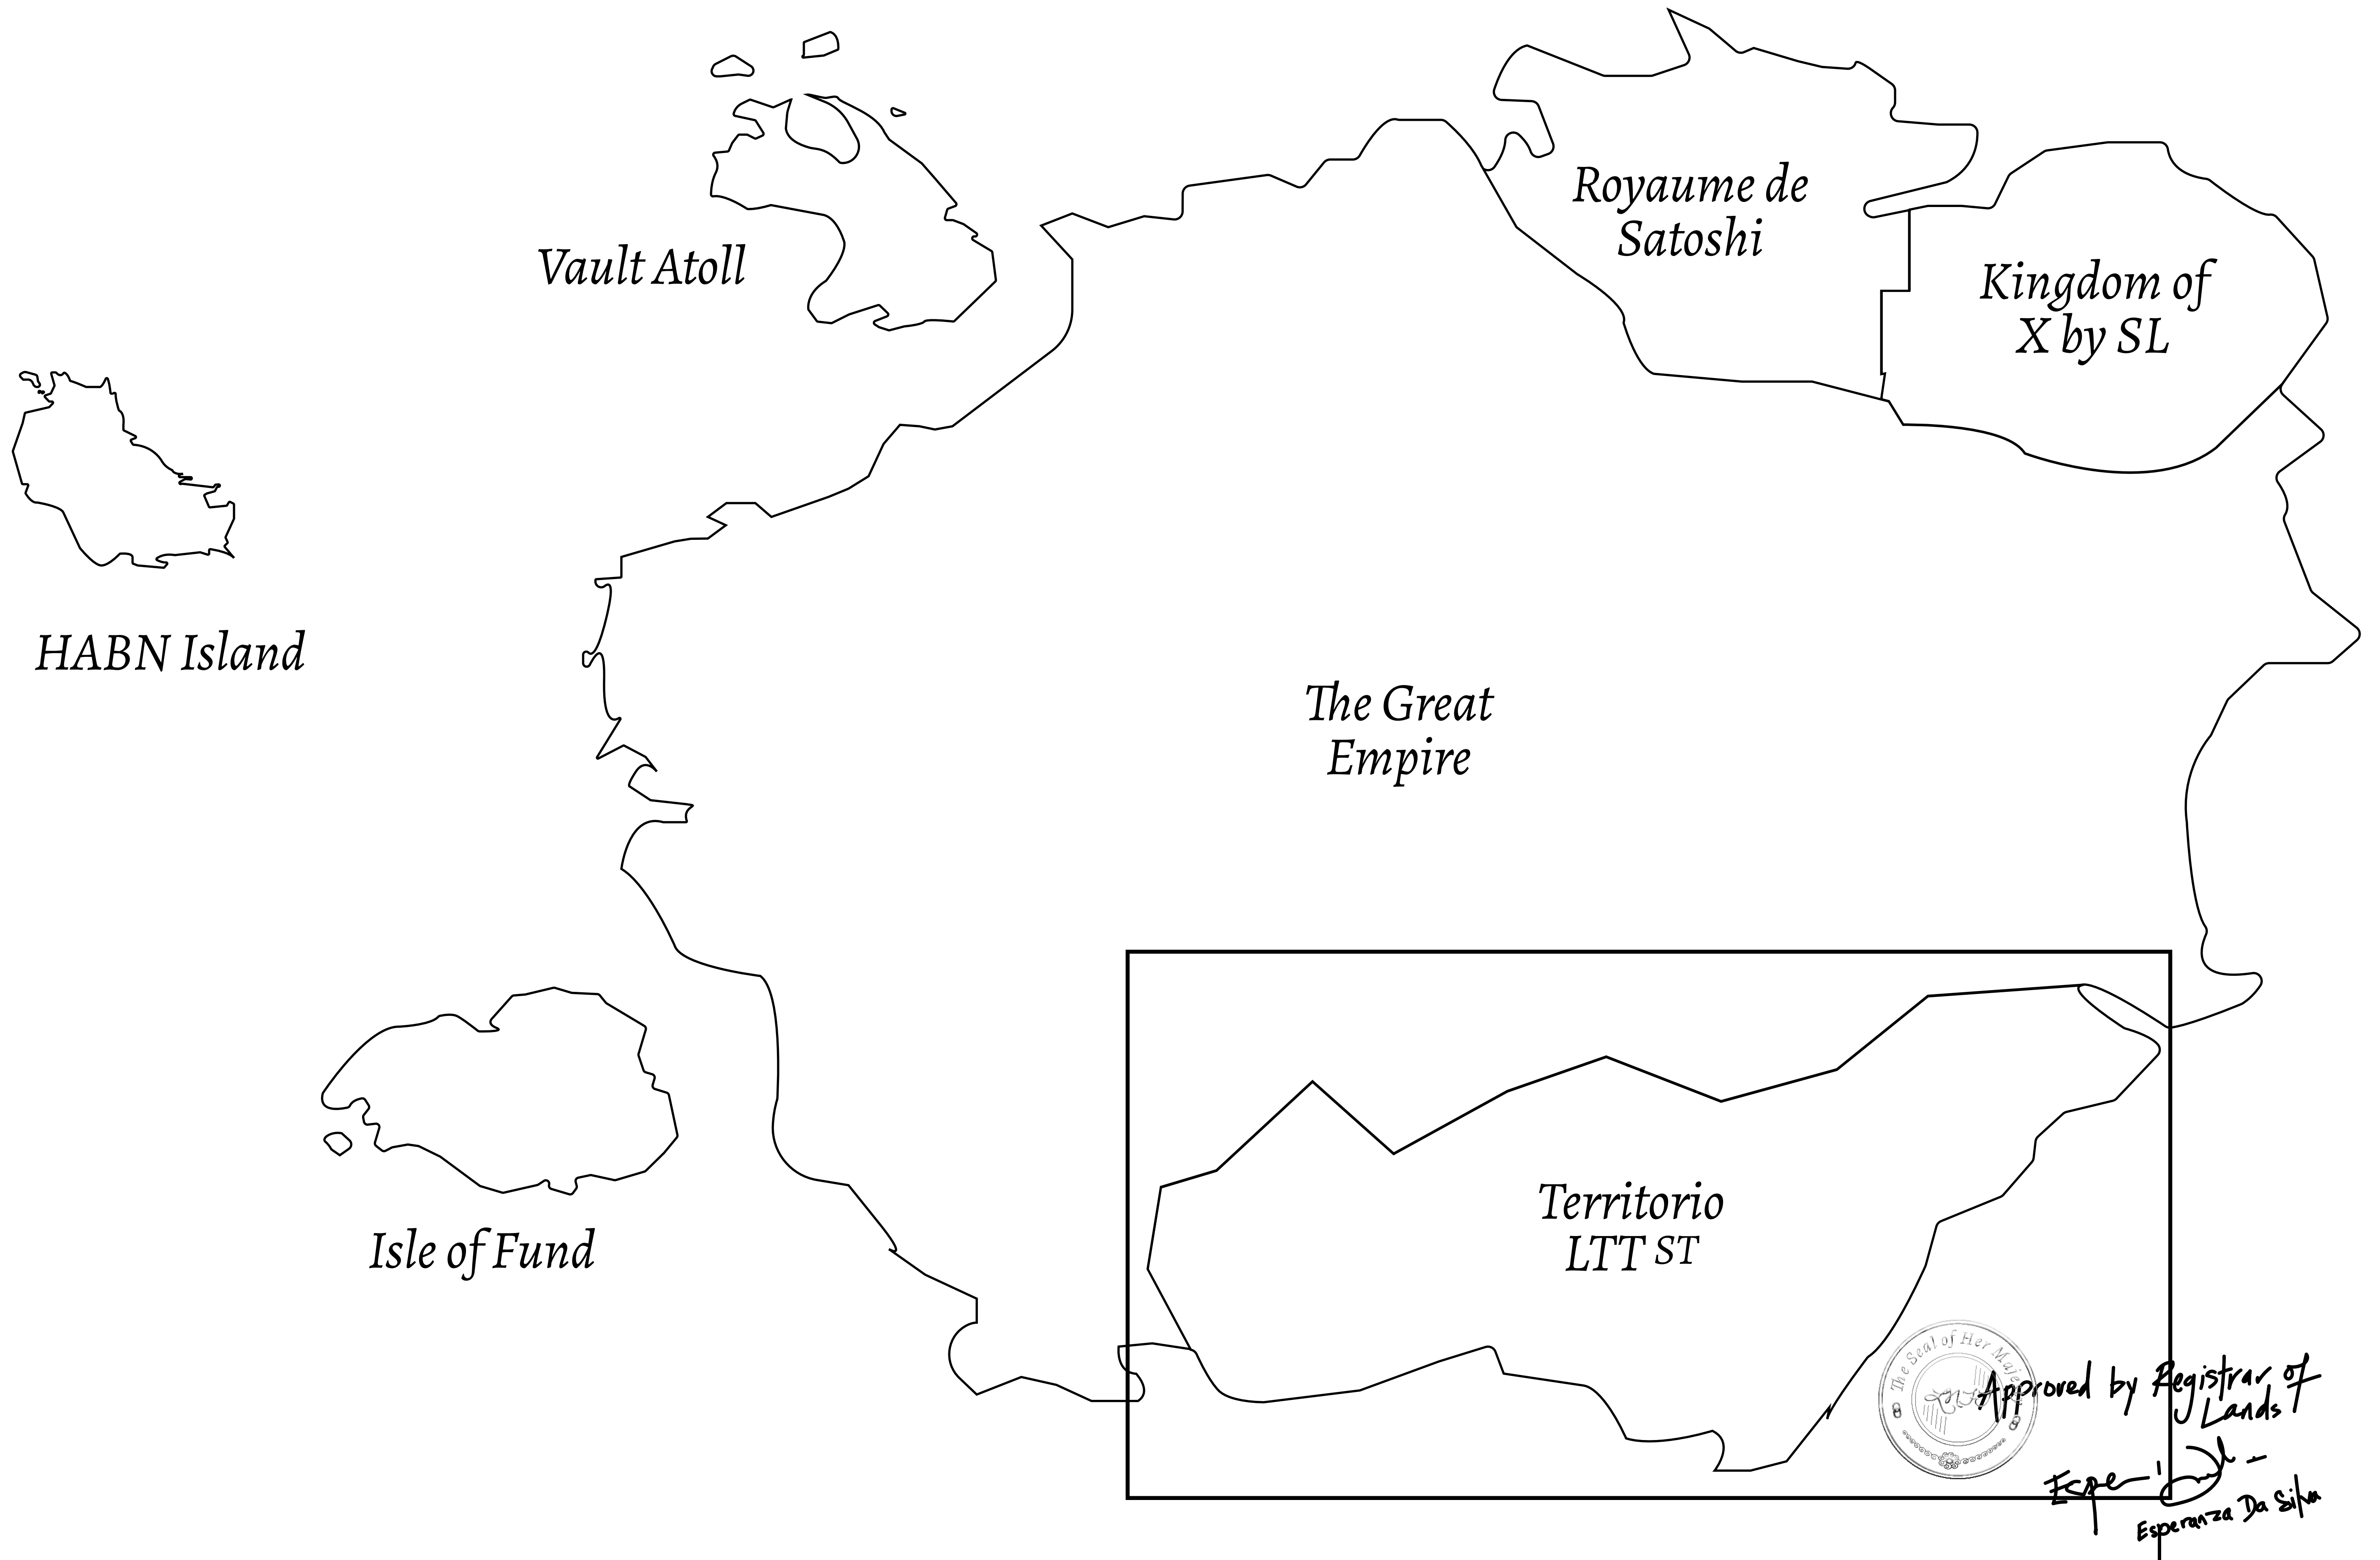

LOOT NFT WORLD

THE SPANISH ARMADA

The most flamboyant of all of the states, this Spanish-speaking territory houses a clash of cultures. From the LTT trades in the El Mercado district to the solicitations for invites to the Great Empire, and even the traveling Caravans, it is a transient place; people are always on the move on the way to the Great Empire or a trek through the Dividing Range to the Royaume De Satoshi. Commerce uses derivations of LTT such as LTTE, LTTB, and LTTC.

GEOGRAPHY

COASTLINE	193.03 KM (119.94 MILES)
BORDERS	OCEAN, THE GREAT EMPIRE
HIGHEST POINT	MT ELEUTHERIA +1392 M
LOWEST POINT	PUERTO DE LTT 0 M
PLOTS	1045
SCALE	1:50000

H.M. LNFT Land Registry		TITLE NUMBER	
		T0299-221121	
ADMINISTRATIVE AREA	TERRITORIO LTT ST	ISSUED 22 November 2021 <i>BJ.</i>	SCALE 1/50000
OWNER ENTITLEMENT	Type W-T: Share of 0.1% of all BUN sales (rewarded in Credits) plus 1% of all LTT redeemed based on number of NFT Stories minted; Mint 4 NFT Stories		

PLOT T0294

PLOT

PLOT T0299
BOUNDARY: 4.52 KM

PLOT T0300

OFFICIAL PERSPECTIVE SHEET FOR FILING
Indicate vantage point for each drawing. Copy and
mark each sheet required prior to filing.

Guide - Vantage point should be
indicated as shown in the diagram: