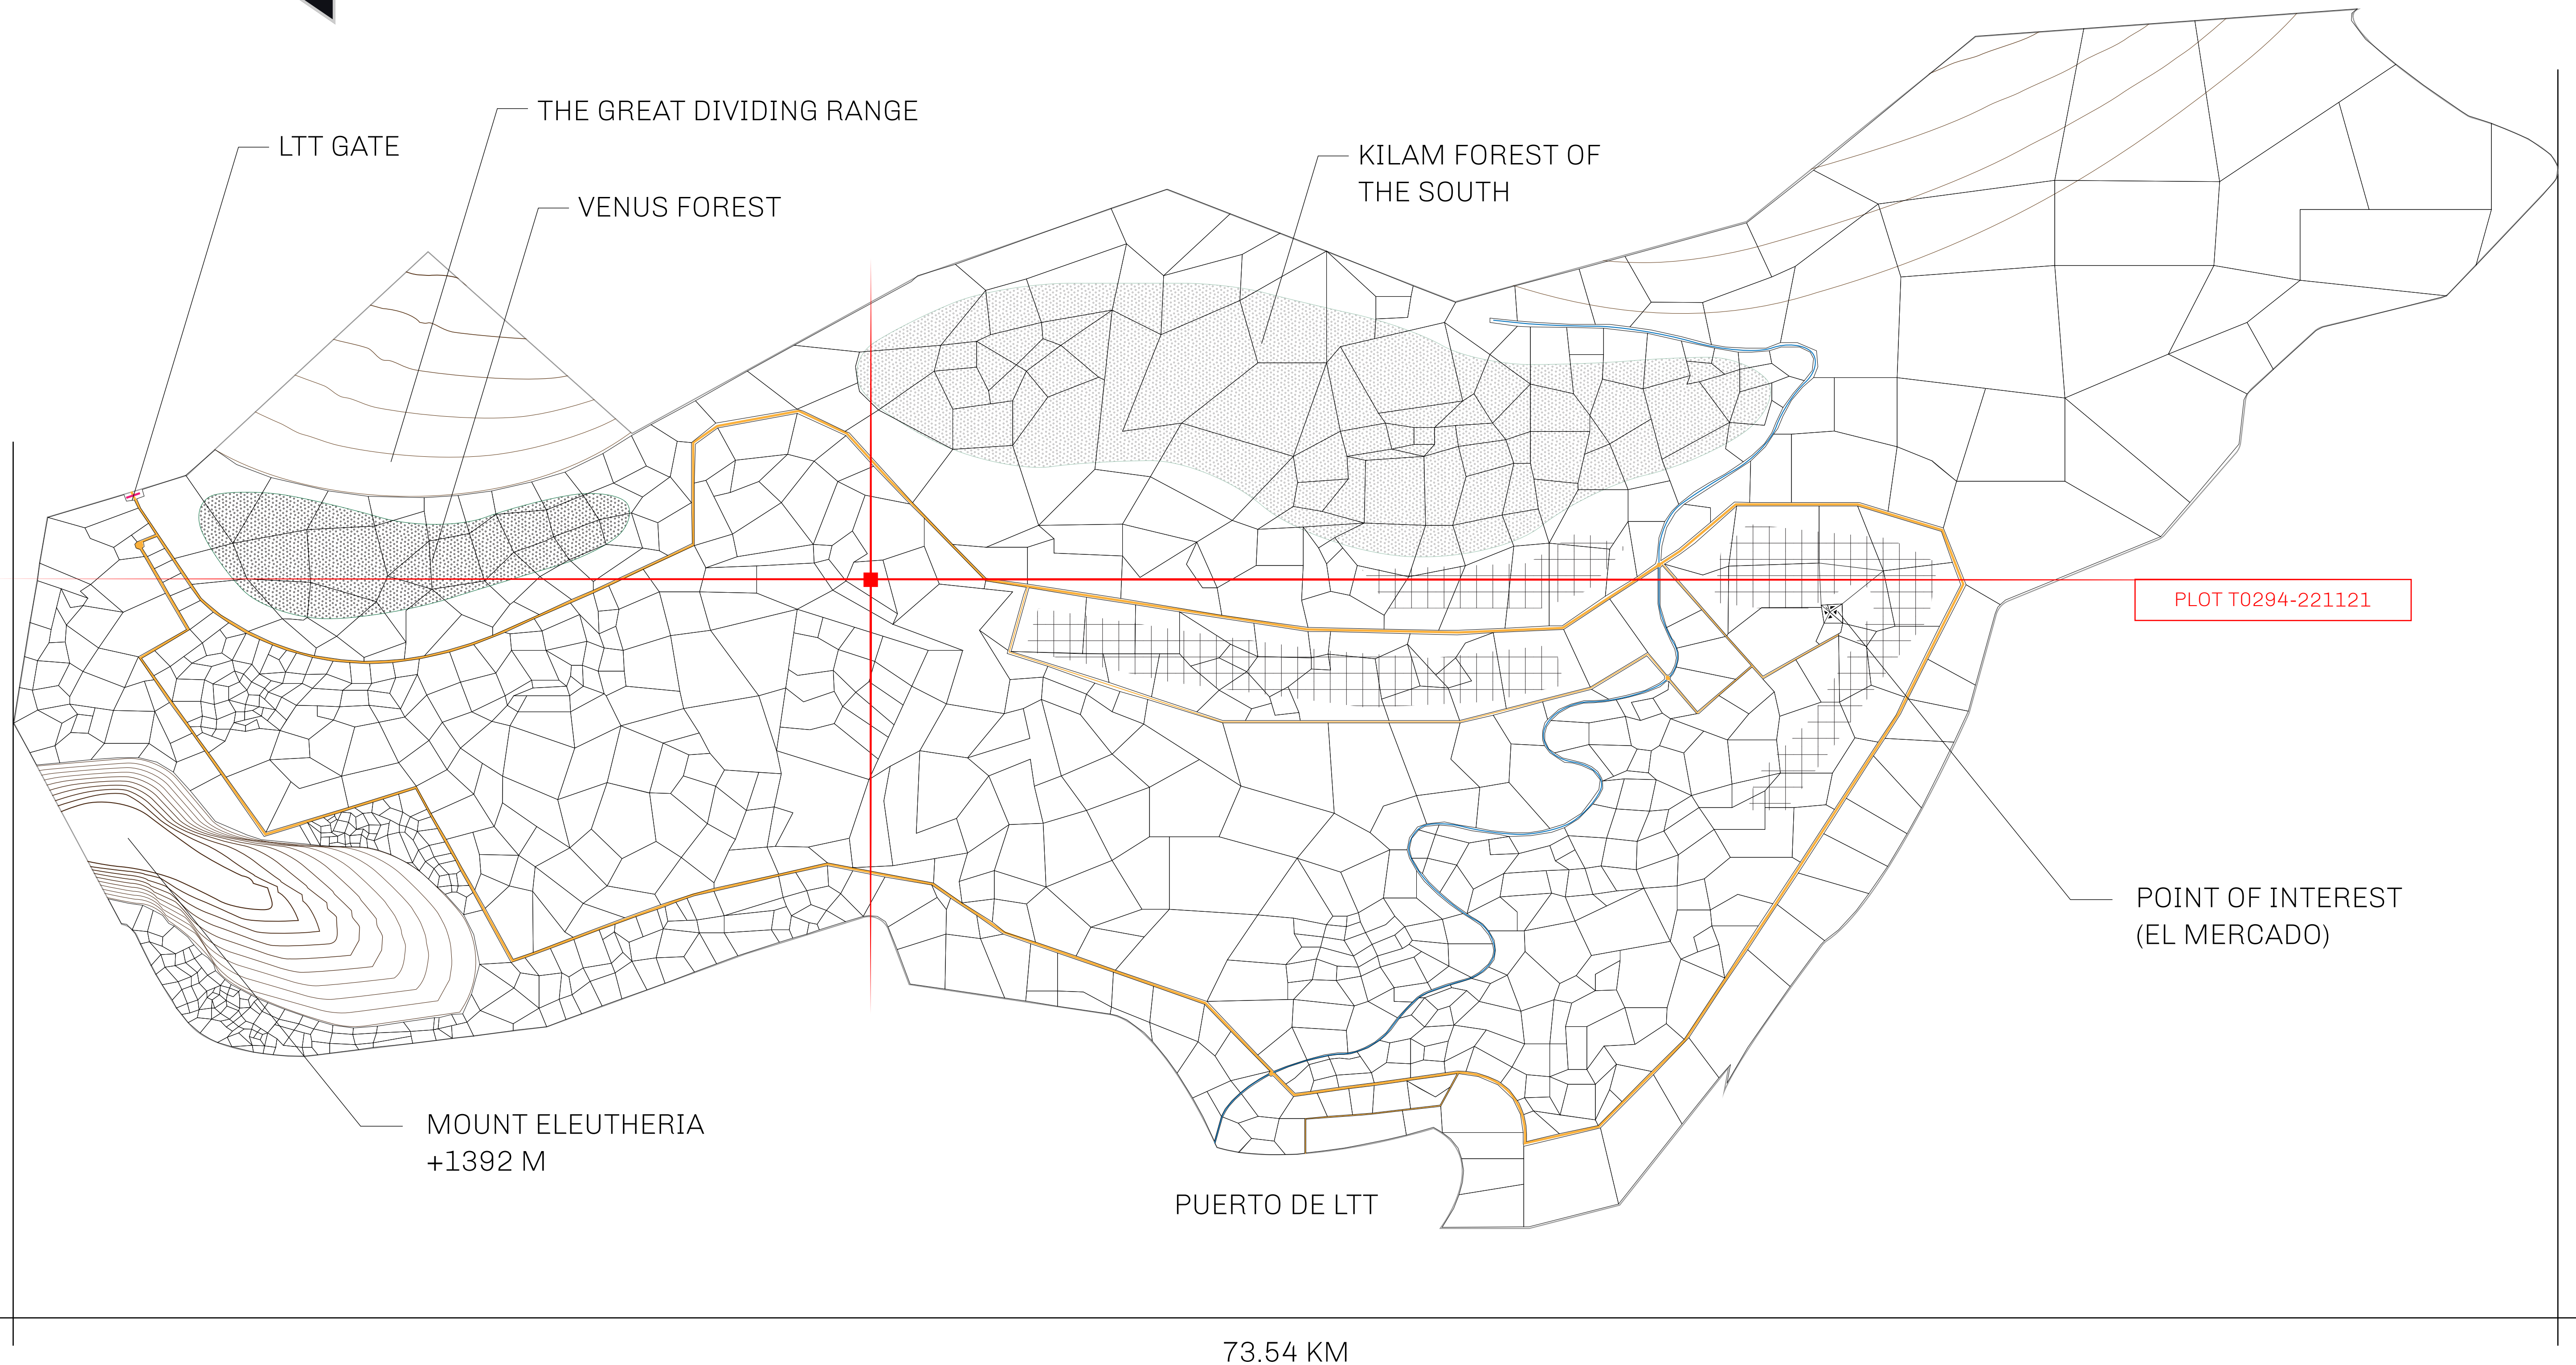

LOOT NFT WORLD

THE SPANISH ARMADA

The most flamboyant of all of the states, this Spanish-speaking territory houses a clash of cultures. From the LTT trades in the El Mercado district to the solicitations for invites to the Great Empire, and even the traveling Caravans, it is a transient place; people are always on the move on the way to the Great Empire or a trek through the Dividing Range to the Royaume De Satoshi. Commerce uses derivations of LTT such as LTTE, LTTB, and LTTTC.

GEOGRAPHY

COASTLINE	193.03 KM (119.94 MILES)
BORDERS	OCEAN, THE GREAT EMPIRE
HIGHEST POINT	MT ELEUTHERIA +1392 M
LOWEST POINT	PUERTO DE LTT 0 M
PLOTS	1045
SCALE	1:50000

H.M. LNFT Land Registry		TITLE NUMBER	
		T0294-221121	
ADMINISTRATIVE AREA	TERRITORIO LTT ST	ISSUED 22 November 2021 <i>BJ.</i>	SCALE 1/50000
OWNER ENTITLEMENT	Type W-T: Share of 0.1% of all BUN sales (rewarded in Credits) plus 1% of all LTT redeemed based on number of NFT Stories minted; Mint 4 NFT Stories		

OFFICIAL PERSPECTIVE SHEET FOR FILING
Indicate vantage point for each drawing. Copy and mark each sheet required prior to filing.

Guide - Vantage point should be indicated as shown in the diagram: