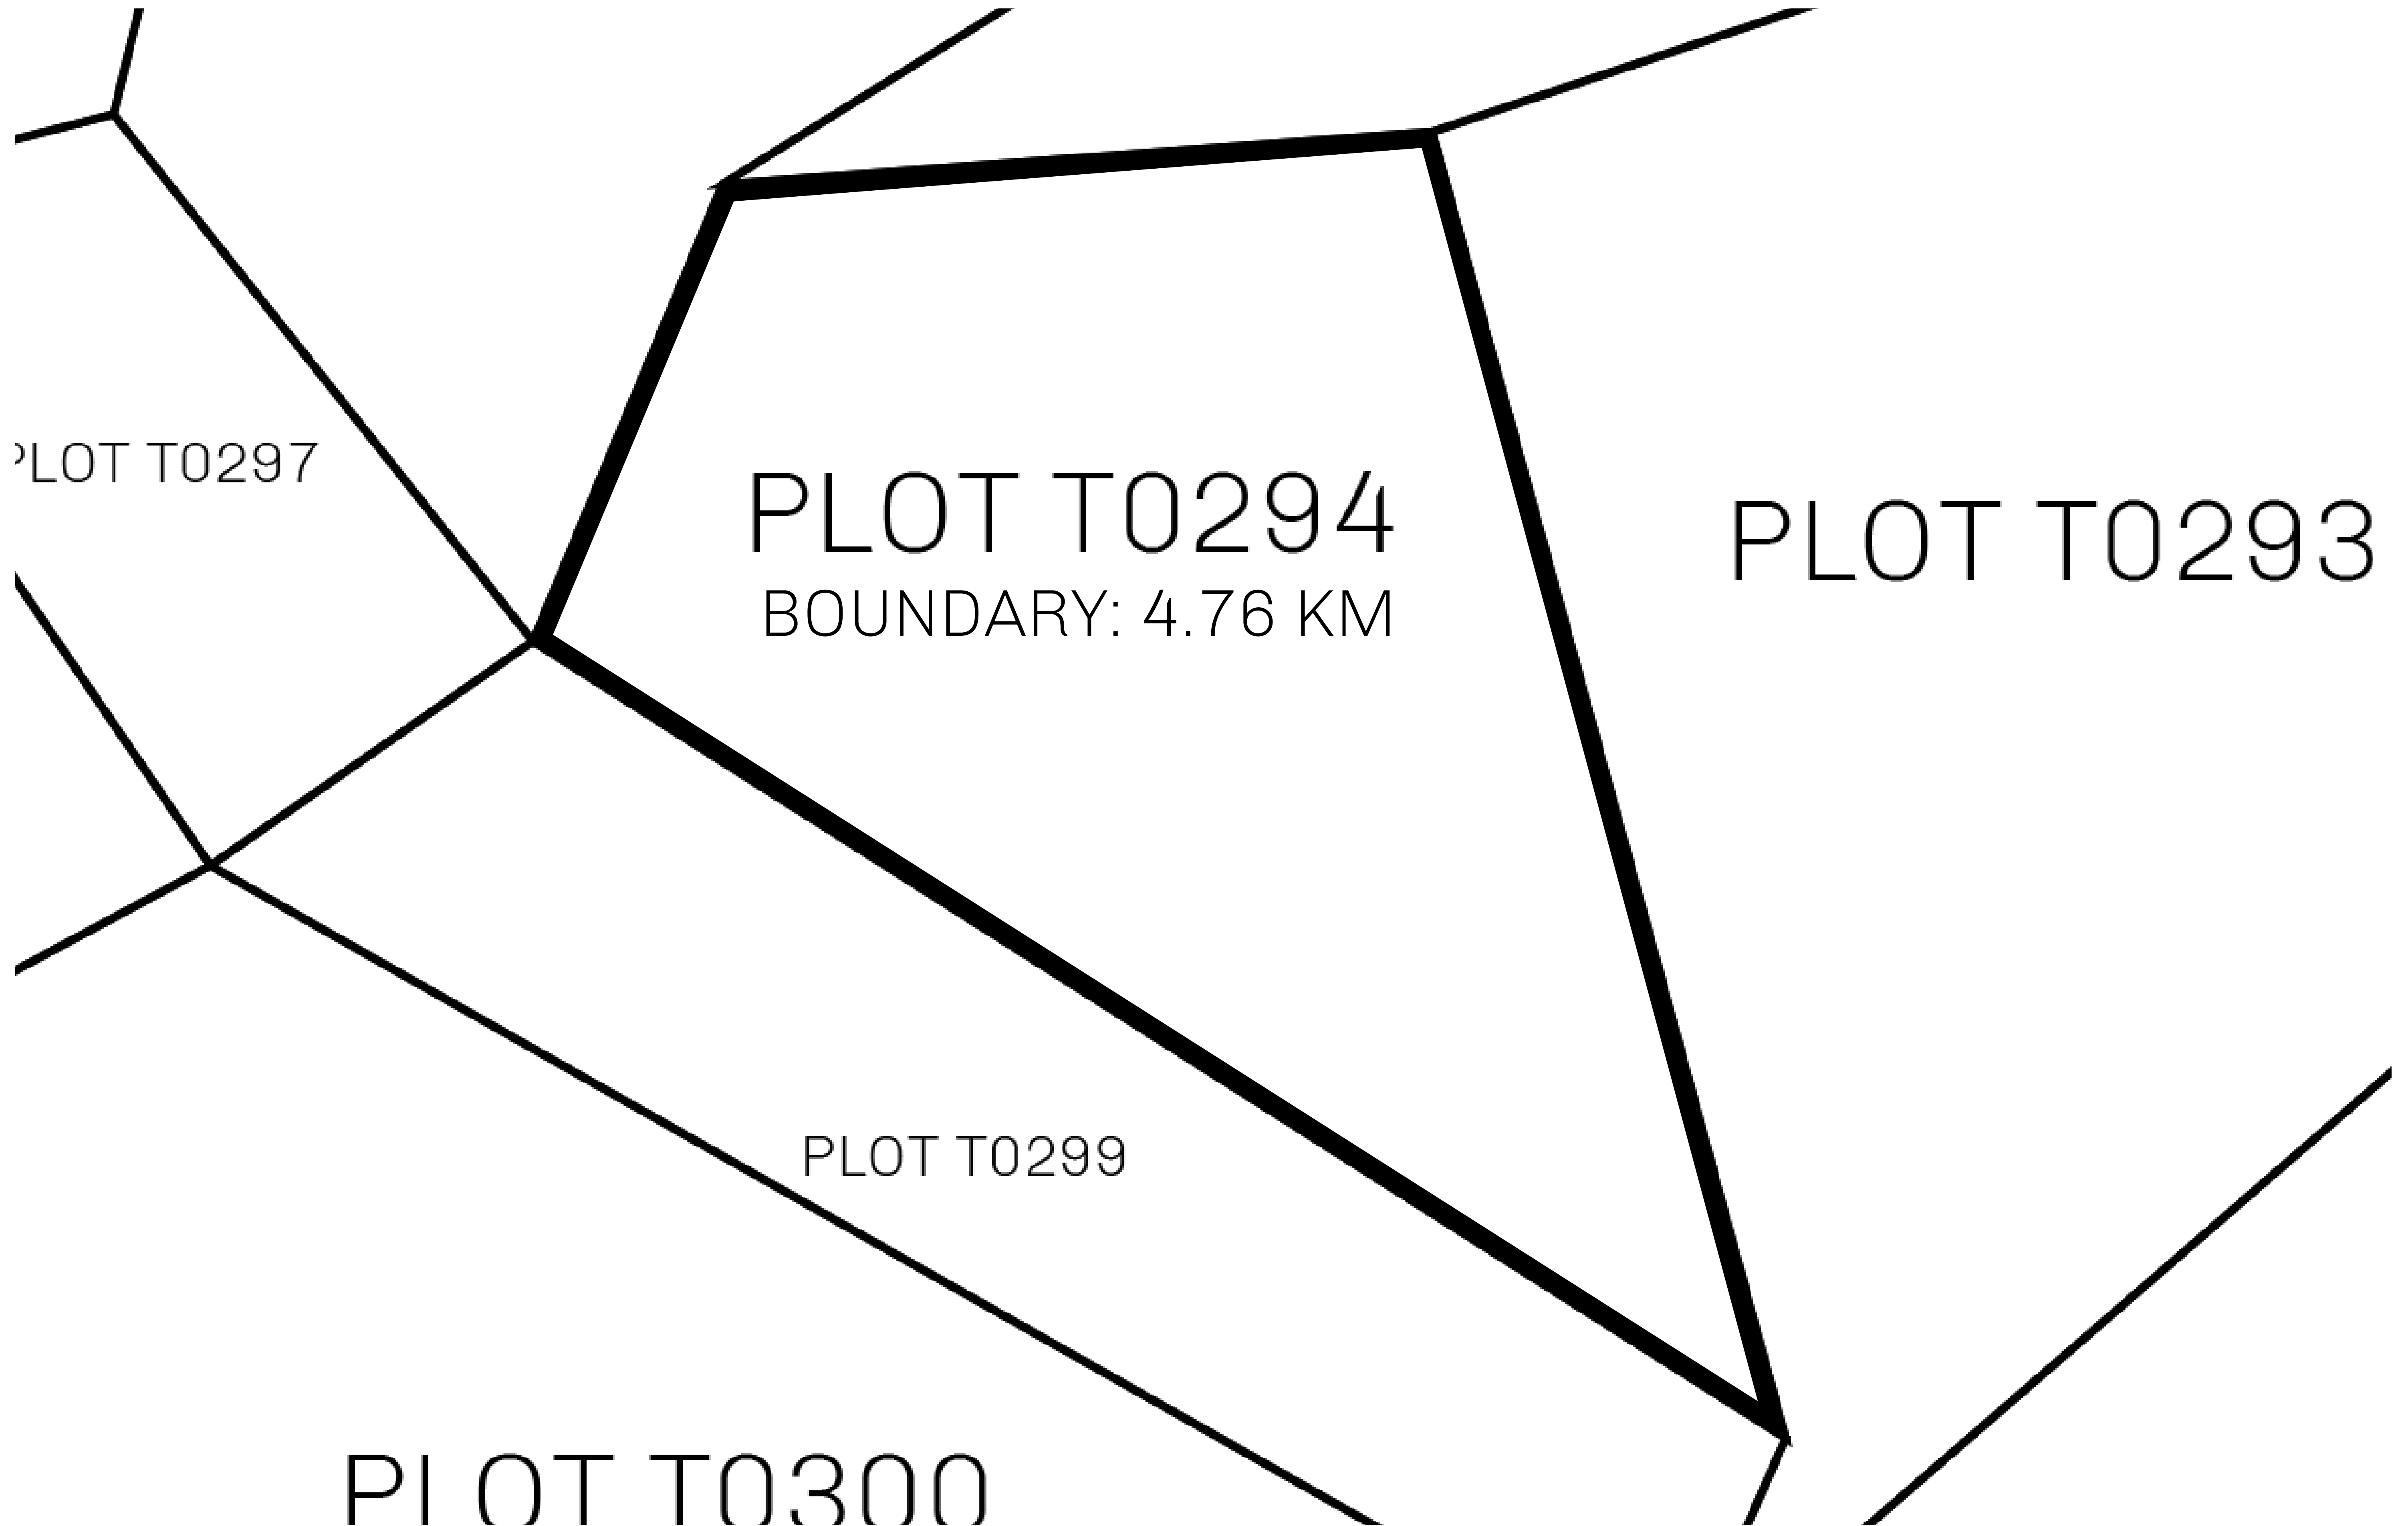

LOOT NFT WORLD

THE SPANISH ARMADA

The most flamboyant of all of the states, this Spanish-speaking territory houses a clash of cultures. From the LTT trades in the El Mercado district to the solicitations for invites to the Great Empire, and even the traveling Caravans, it is a transient place; people are always on the move on the way to the Great Empire or a trek through the Dividing Range to the Royaume De Satoshi. Commerce uses derivations of LTT such as LTTE, LTTB, and LTTTC.

GEOGRAPHY

COASTLINE	193.03 KM (119.94 MILES)
BORDERS	OCEAN, THE GREAT EMPIRE
HIGHEST POINT	MT ELEUTHERIA +1392 M
LOWEST POINT	PUERTO DE LTT 0 M
PLOTS	1045
SCALE	1:50000

H.M. LNFT Land Registry		TITLE NUMBER	
		T0294-221121	
ADMINISTRATIVE AREA	TERRITORIO LTT ST	ISSUED 22 November 2021 <i>BJ.</i>	SCALE 1/50000
OWNER ENTITLEMENT	Type W-T: Share of 0.1% of all BUN sales (rewarded in Credits) plus 1% of all LTT redeemed based on number of NFT Stories minted; Mint 4 NFT Stories		

OFFICIAL PERSPECTIVE SHEET FOR FILING
Indicate vantage point for each drawing. Copy and mark each sheet required prior to filing.

Guide - Vantage point should be indicated as shown in the diagram: