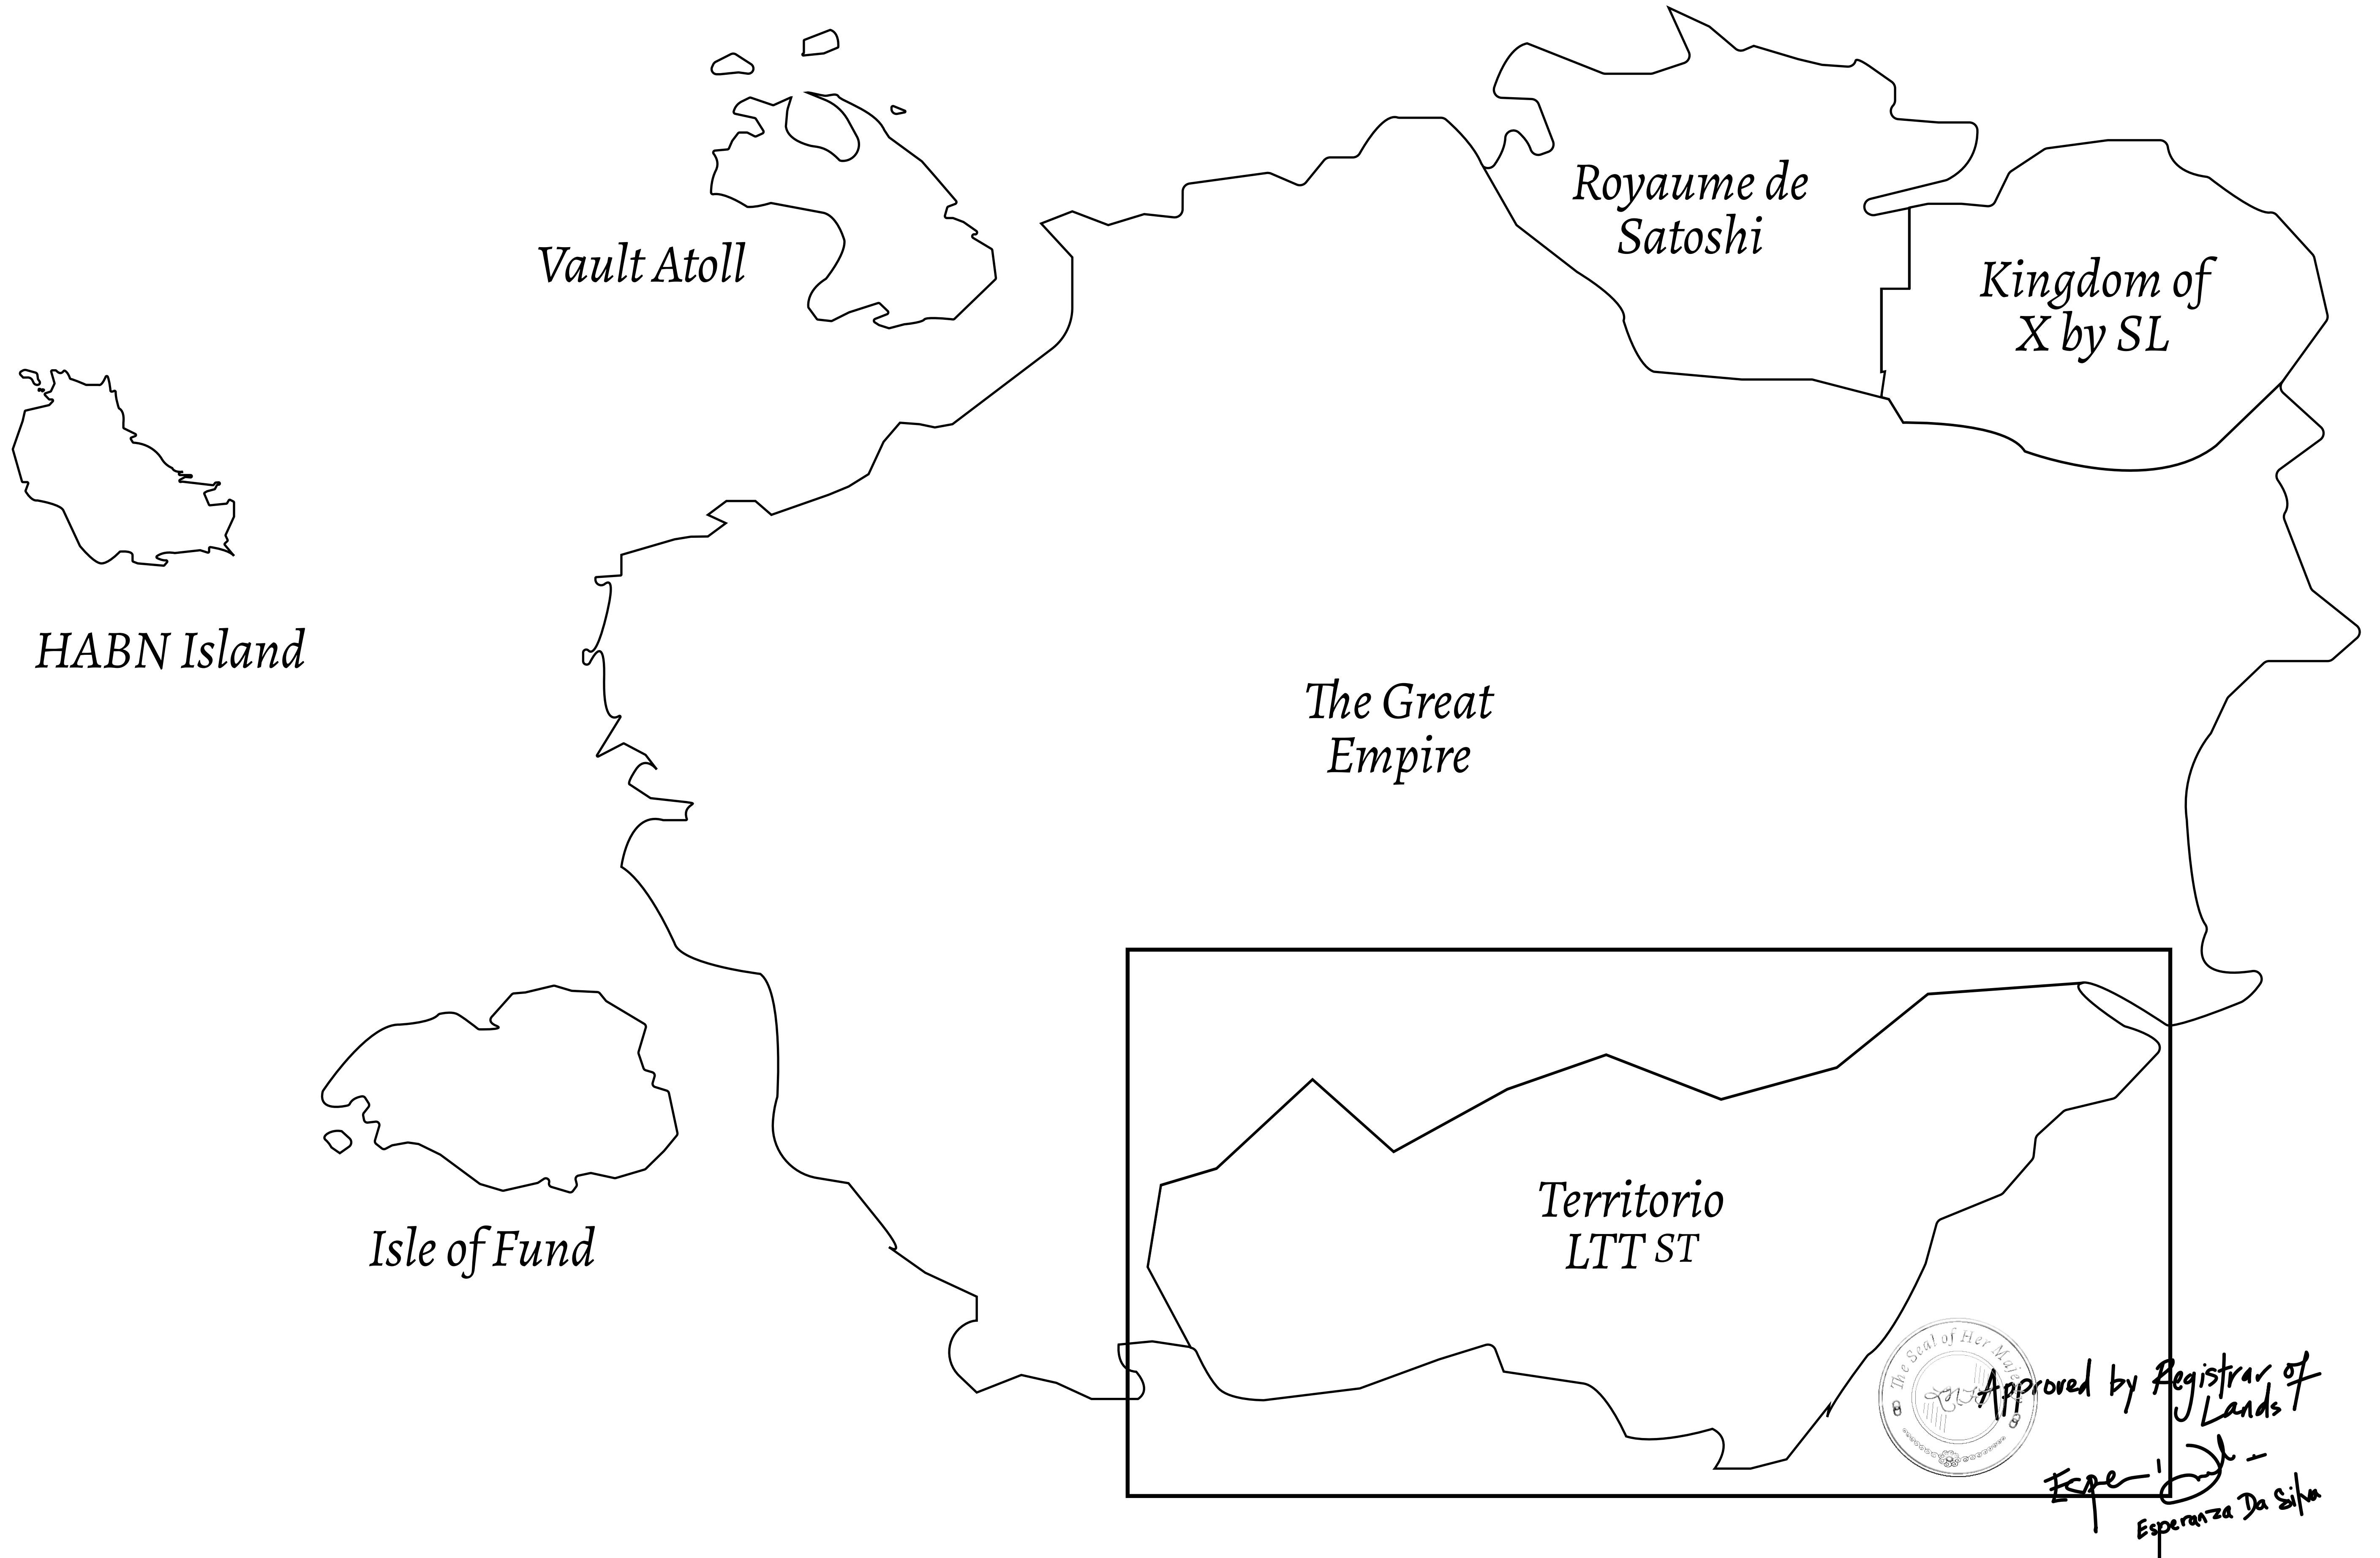

LOOT NFT WORLD

THE SPANISH ARMADA

The most flamboyant of all of the states, this Spanish-speaking territory houses a clash of cultures. From the LTT trades in the El Mercado district to the solicitations for invites to the Great Empire, and even the traveling Caravans, it is a transient place; people are always on the move on the way to the Great Empire or a trek through the Dividing Range to the Royaume De Satoshi. Commerce uses derivations of LTT such as LTTE, LTTB, and LTTTC.

GEOGRAPHY

COASTLINE	193.03 KM (119.94 MILES)
BORDERS	OCEAN, THE GREAT EMPIRE
HIGHEST POINT	MT ELEUTHERIA +1392 M
LOWEST POINT	PUERTO DE LTT 0 M
PLOTS	1045
SCALE	1:50000

H.M. LNFT Land Registry		TITLE NUMBER	
		T0294-221121	
ADMINISTRATIVE AREA	TERRITORIO LTT ST	ISSUED 22 November 2021 <i>BJ.</i>	SCALE 1/50000
OWNER ENTITLEMENT	Type W-T: Share of 0.1% of all BUN sales (rewarded in Credits) plus 1% of all LTT redeemed based on number of NFT Stories minted; Mint 4 NFT Stories		