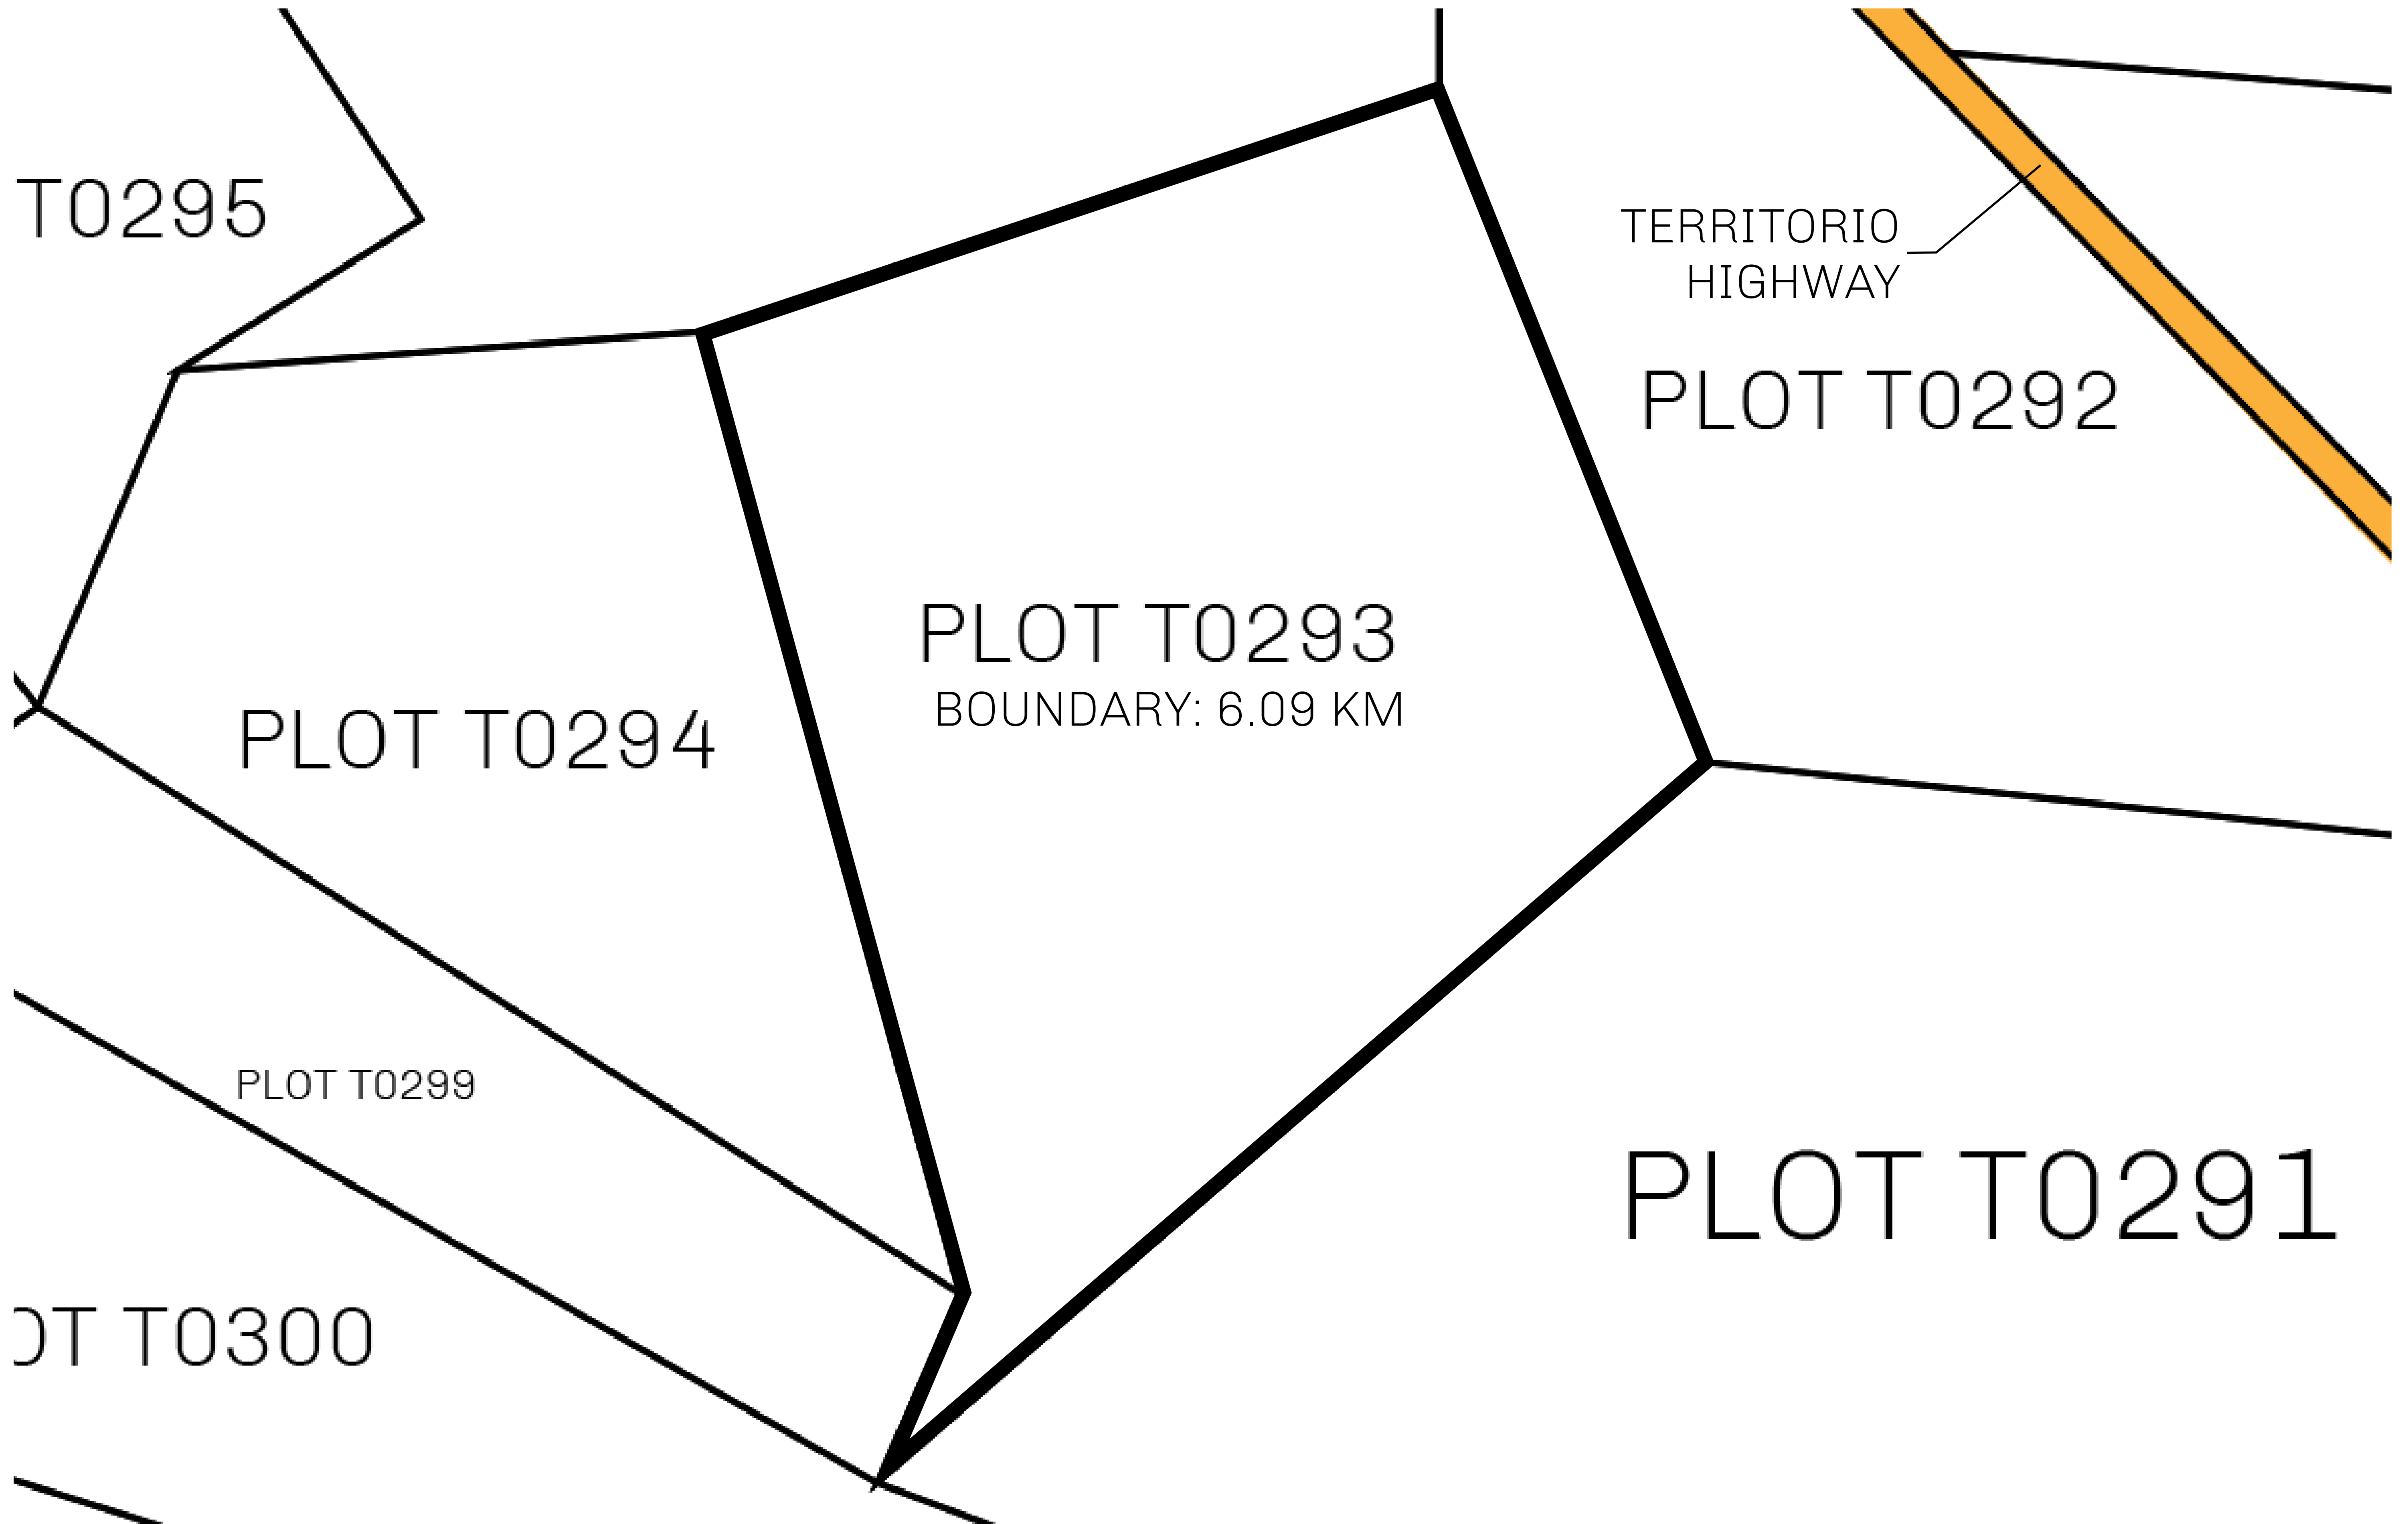

### THE SPANISH ARMADA

The most flamboyant of all of the states, this Spanish-speaking territory houses a clash of cultures. From the LTT trades in the El Mercado district to the solicitations for invites to the Great Empire, and even the traveling Caravans, it is a transient place; people are always on the move on the way to the Great Empire or a trek through the Dividing Range to the Royaume De Satoshi. Commerce uses derivations of LTT such as LTTE, LTTB, and LTTTC.

### GEOGRAPHY

COASTLINE	193.03 KM (119.94 MILES)
BORDERS	OCEAN, THE GREAT EMPIRE
HIGHEST POINT	MT ELEUTHERIA +1392 M
LOWEST POINT	PUERTO DE LTT 0 M
PLOTS	1045
SCALE	1:50000

<b>H.M. LNFT Land Registry</b>		TITLE NUMBER	
		<b>T0293-221121</b>	
ADMINISTRATIVE AREA	<b>TERRITORIO LTT ST</b>	ISSUED <b>22 November 2021</b> <i>bl.</i>	SCALE <b>1/50000</b>
OWNER ENTITLEMENT	<b>Type W-T: Share of 0.1% of all BUN sales (rewarded in Credits) plus 1% of all LTT redeemed based on number of NFT Stories minted; Mint 4 NFT Stories</b>		

**OFFICIAL PERSPECTIVE SHEET FOR FILING**  
Indicate vantage point for each drawing. Copy and mark each sheet required prior to filing.

Guide - Vantage point should be indicated as shown in the diagram: