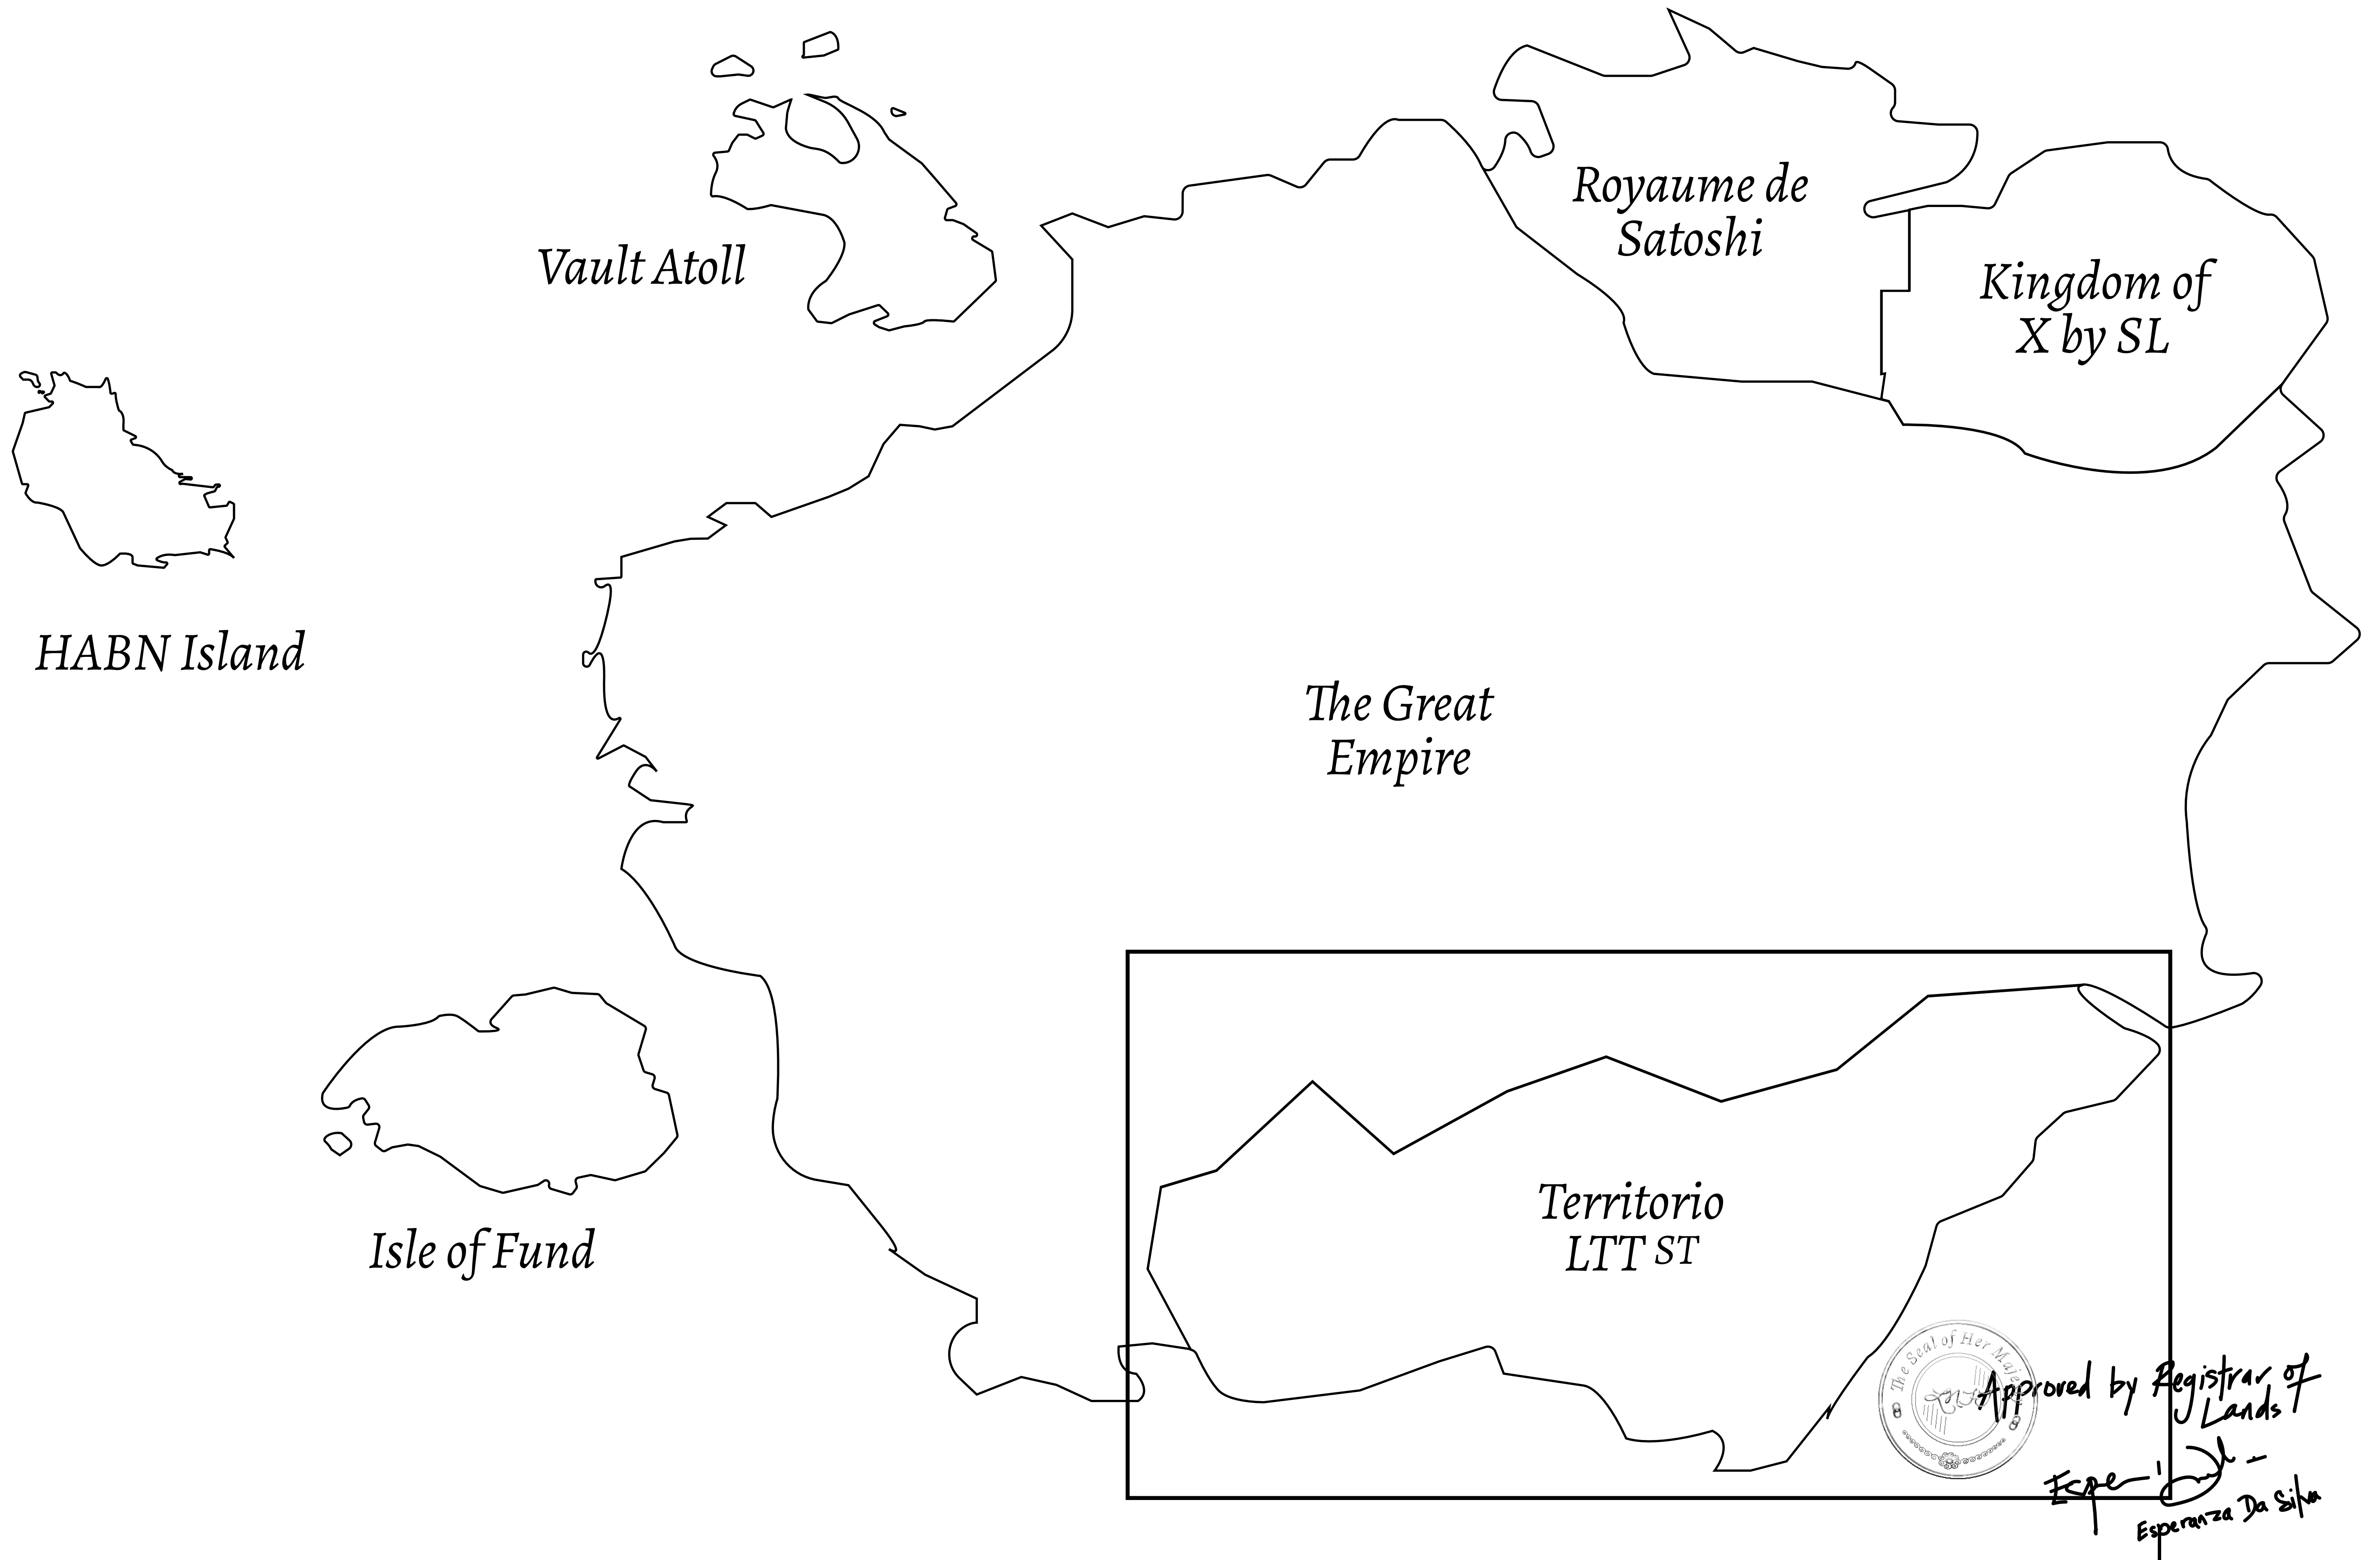

### THE SPANISH ARMADA

The most flamboyant of all of the states, this Spanish-speaking territory houses a clash of cultures. From the LTT trades in the El Mercado district to the solicitations for invites to the Great Empire, and even the traveling Caravans, it is a transient place; people are always on the move on the way to the Great Empire or a trek through the Dividing Range to the Royaume De Satoshi. Commerce uses derivations of LTT such as LTTE, LTTB, and LTTTC.

### GEOGRAPHY

COASTLINE	193.03 KM (119.94 MILES)
BORDERS	OCEAN, THE GREAT EMPIRE
HIGHEST POINT	MT ELEUTHERIA +1392 M
LOWEST POINT	PUERTO DE LTT 0 M
PLOTS	1045
SCALE	1:50000

<b>H.M. LNFT Land Registry</b>		TITLE NUMBER	
		<b>T0293-221121</b>	
ADMINISTRATIVE AREA	<b>TERRITORIO LTT ST</b>	ISSUED <b>22 November 2021</b> <i>bl.</i>	SCALE <b>1/50000</b>
OWNER ENTITLEMENT	<b>Type W-T: Share of 0.1% of all BUN sales (rewarded in Credits) plus 1% of all LTT redeemed based on number of NFT Stories minted; Mint 4 NFT Stories</b>		