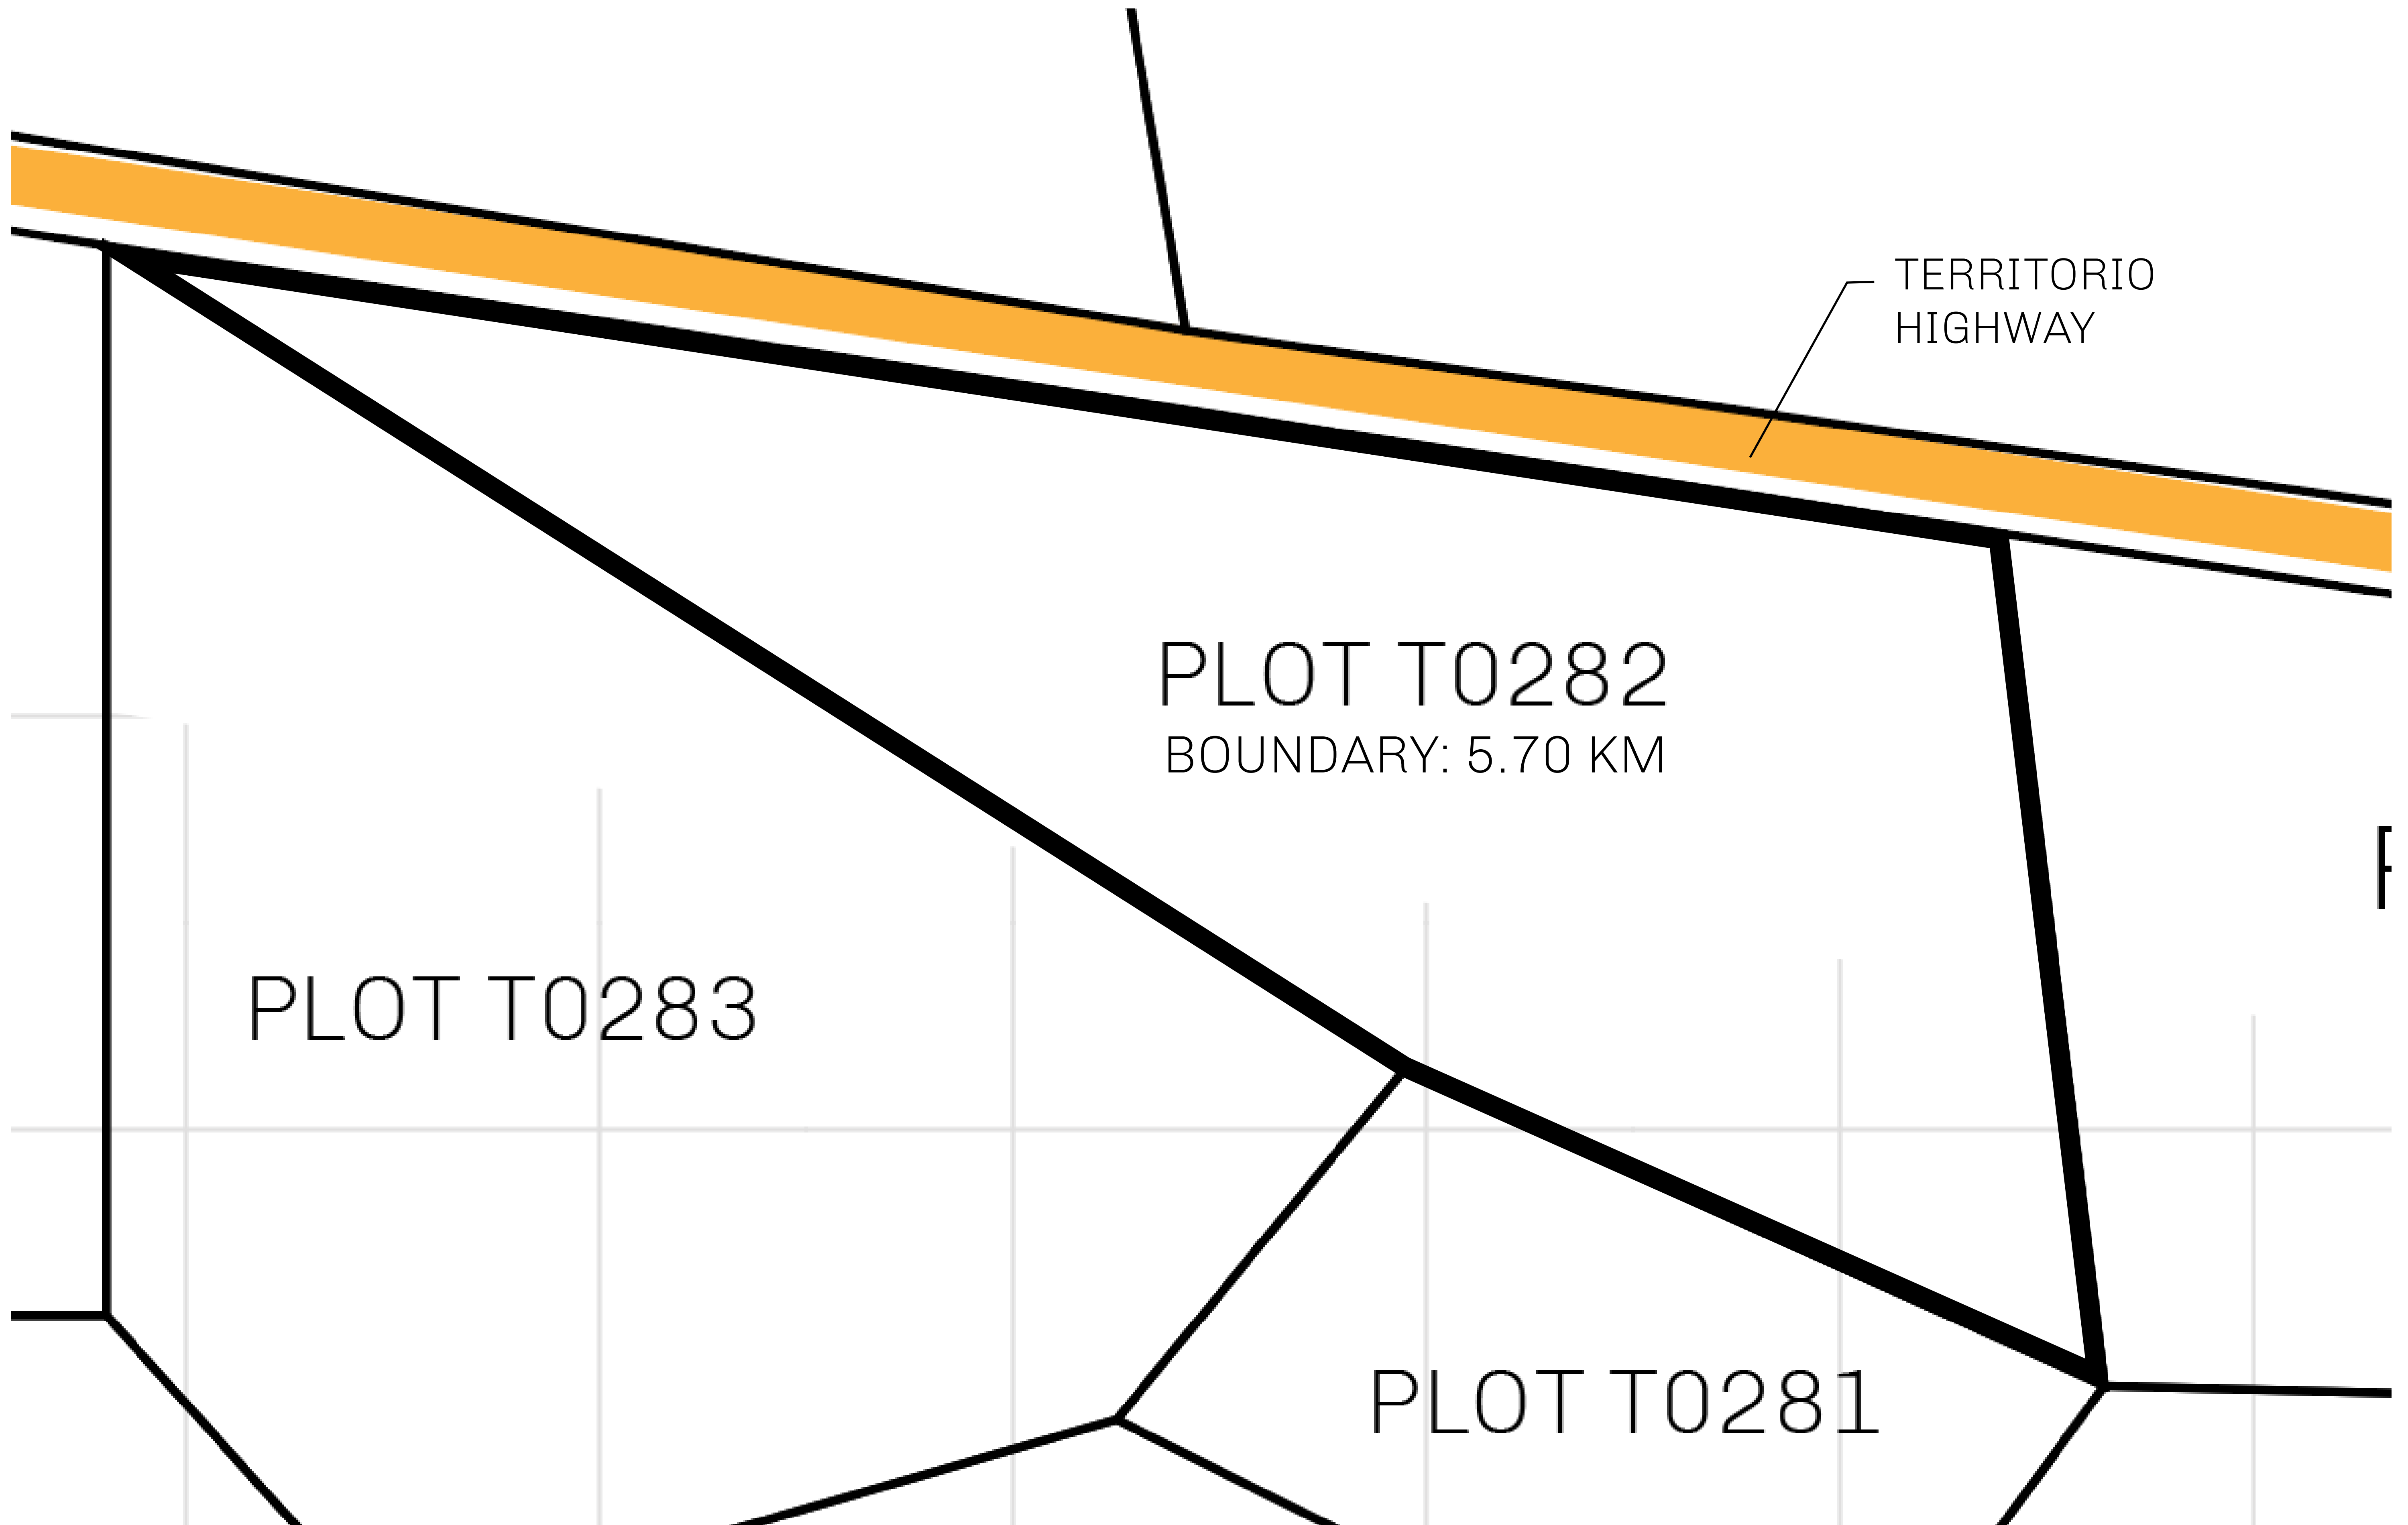

LOOT NFT WORLD

THE SPANISH ARMADA

The most flamboyant of all of the states, this Spanish-speaking territory houses a clash of cultures. From the LTT trades in the El Mercado district to the solicitations for invites to the Great Empire, and even the traveling Caravans, it is a transient place; people are always on the move on the way to the Great Empire or a trek through the Dividing Range to the Royaume De Satoshi. Commerce uses derivations of LTT such as LTTE, LTTB, and LTTTC.

GEOGRAPHY

COASTLINE	193.03 KM (119.94 MILES)
BORDERS	OCEAN, THE GREAT EMPIRE
HIGHEST POINT	MT ELEUTHERIA +1392 M
LOWEST POINT	PUERTO DE LTT 0 M
PLOTS	1045
SCALE	1:50000

H.M. LNFT Land Registry		TITLE NUMBER	
		T0282-221121	
ADMINISTRATIVE AREA	TERRITORIO LTT ST	ISSUED 22 November 2021 <i>bl.</i>	SCALE 1/50000
OWNER ENTITLEMENT	Type W-T: Share of 0.1% of all BUN sales (rewarded in Credits) plus 1% of all LTT redeemed based on number of NFT Stories minted; Mint 4 NFT Stories		

OFFICIAL PERSPECTIVE SHEET FOR FILING
Indicate vantage point for each drawing. Copy and
mark each sheet required prior to filing.

Guide - Vantage point should be
indicated as shown in the diagram: