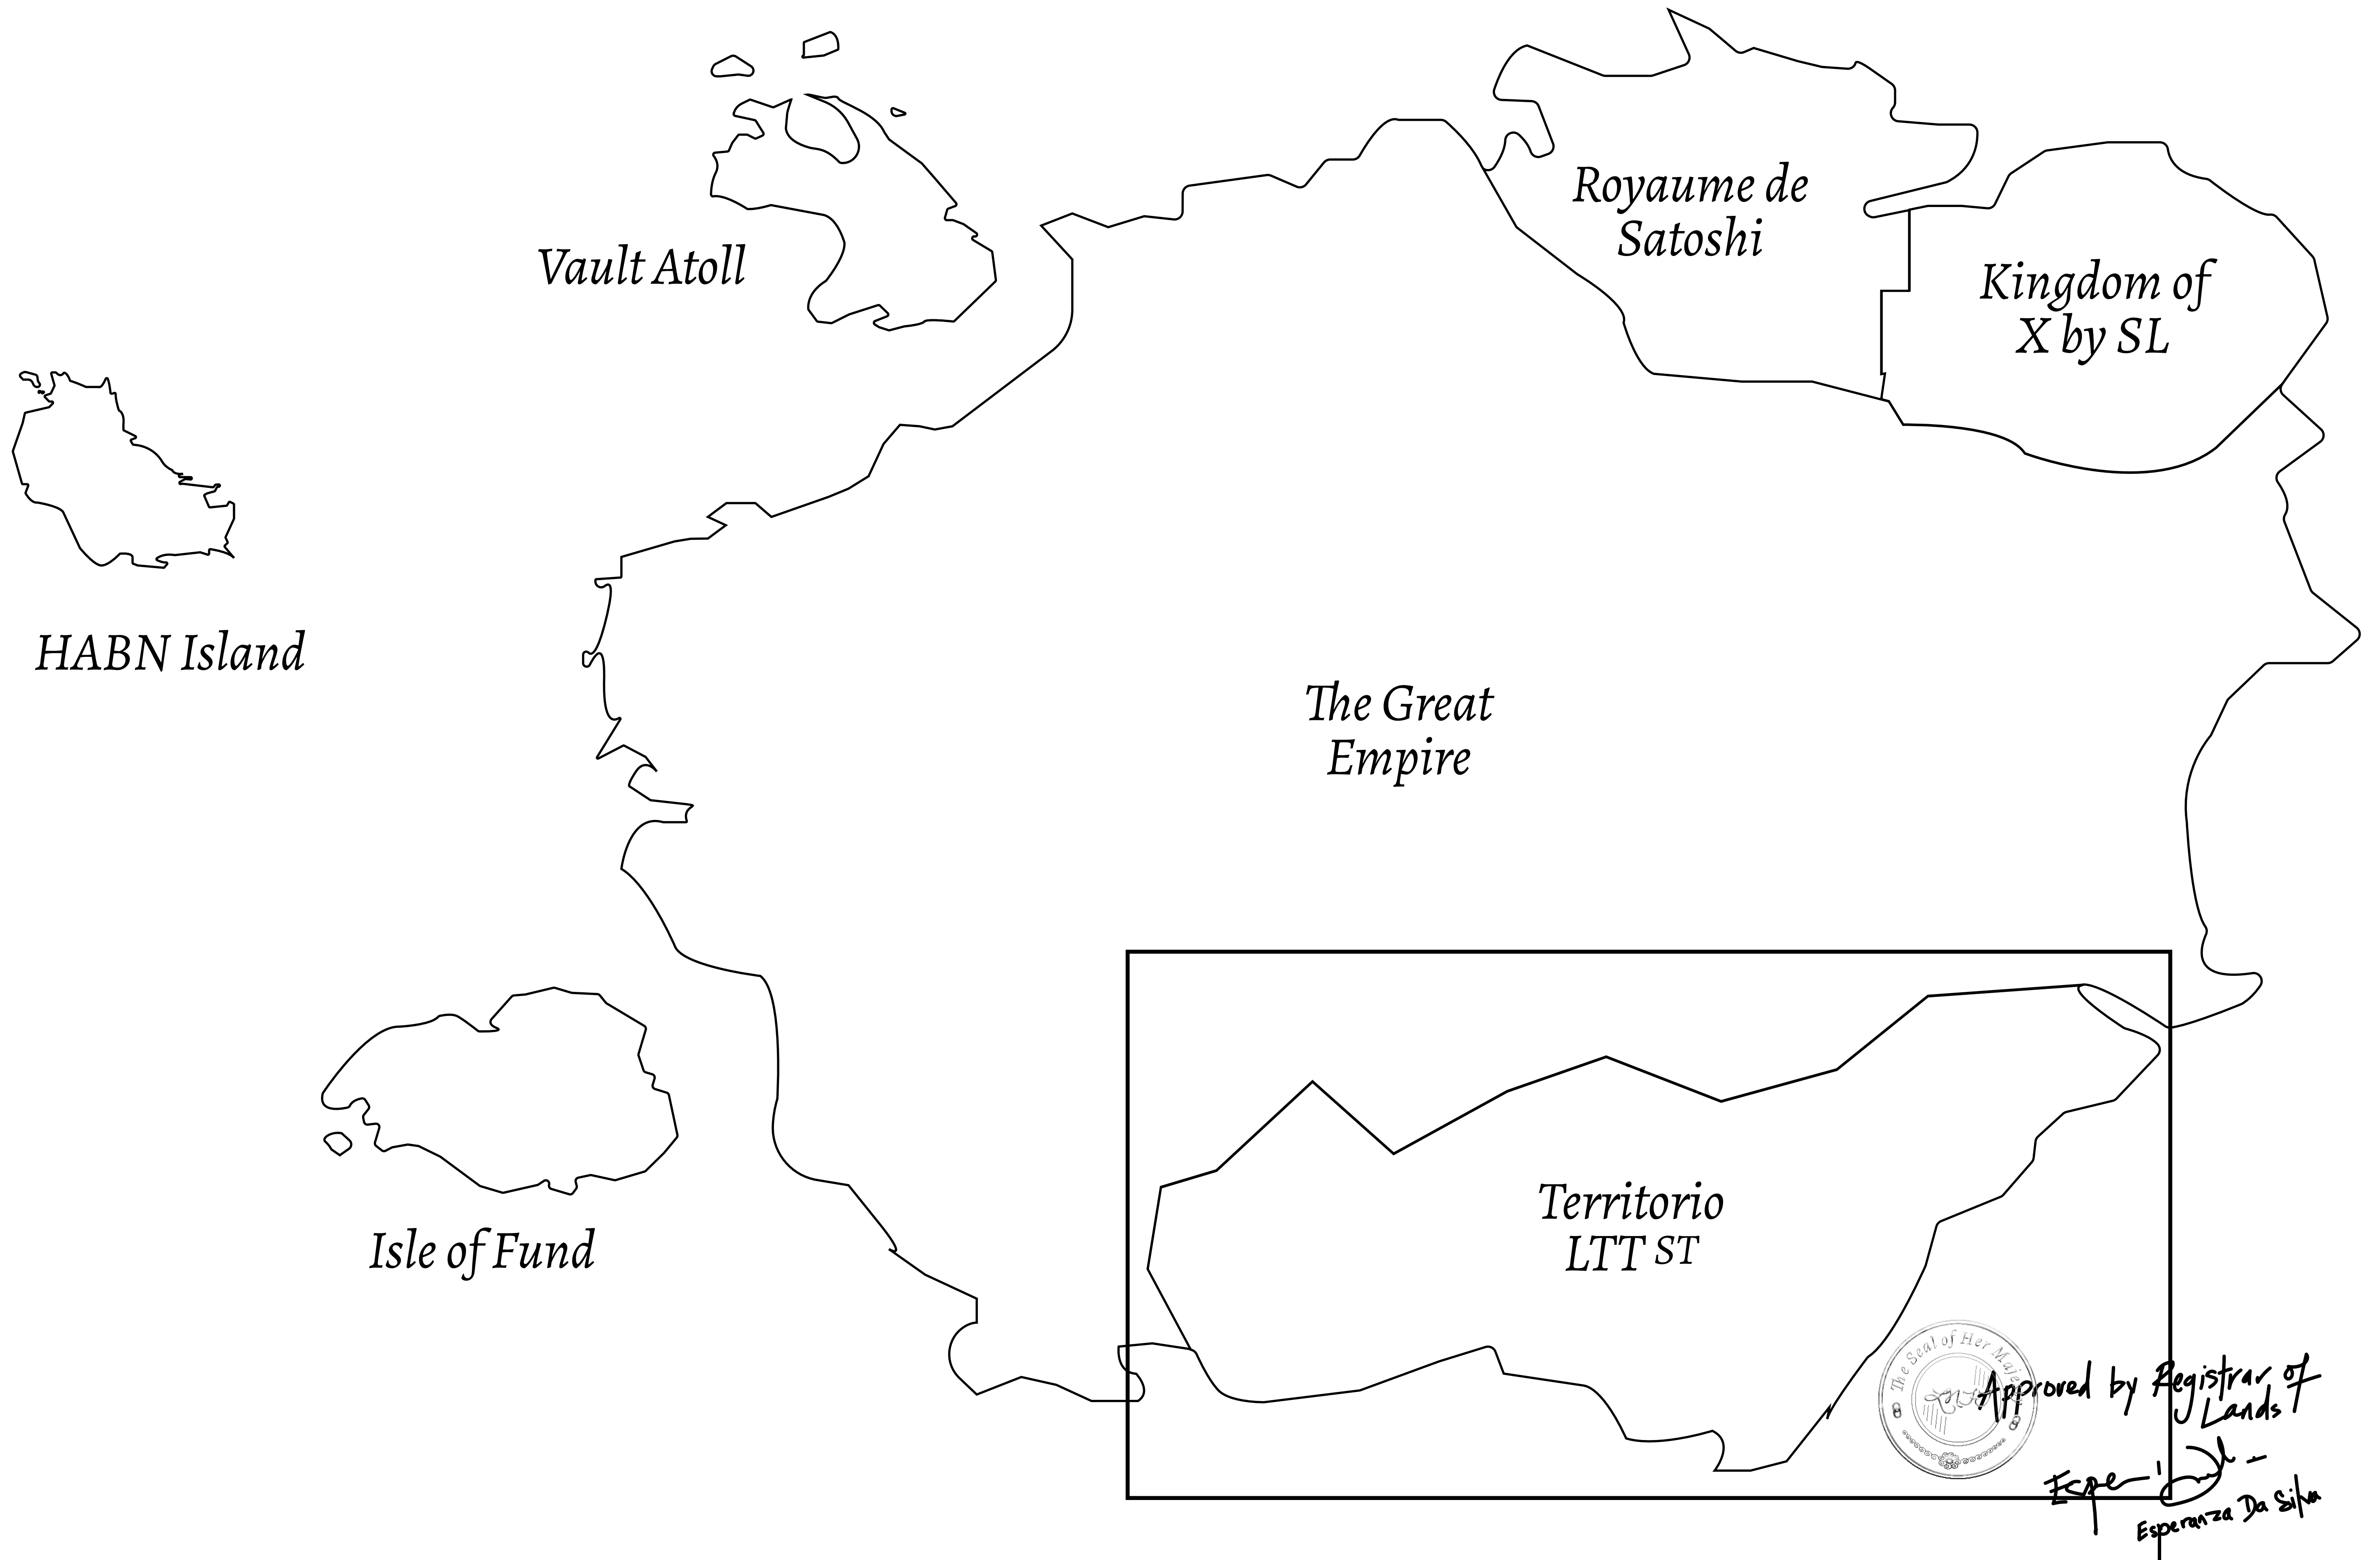

LOOT NFT WORLD

THE SPANISH ARMADA

The most flamboyant of all of the states, this Spanish-speaking territory houses a clash of cultures. From the LTT trades in the El Mercado district to the solicitations for invites to the Great Empire, and even the traveling Caravans, it is a transient place; people are always on the move on the way to the Great Empire or a trek through the Dividing Range to the Royaume De Satoshi. Commerce uses derivations of LTT such as LTTE, LTTB, and LTTTC.

GEOGRAPHY

COASTLINE	193.03 KM (119.94 MILES)
BORDERS	OCEAN, THE GREAT EMPIRE
HIGHEST POINT	MT ELEUTHERIA +1392 M
LOWEST POINT	PUERTO DE LTT 0 M
PLOTS	1045
SCALE	1:50000

H.M. LNFT Land Registry		TITLE NUMBER	
		T0282-221121	
ADMINISTRATIVE AREA	TERRITORIO LTT ST	ISSUED 22 November 2021 <i>bl.</i>	SCALE 1/50000
OWNER ENTITLEMENT	Type W-T: Share of 0.1% of all BUN sales (rewarded in Credits) plus 1% of all LTT redeemed based on number of NFT Stories minted; Mint 4 NFT Stories		