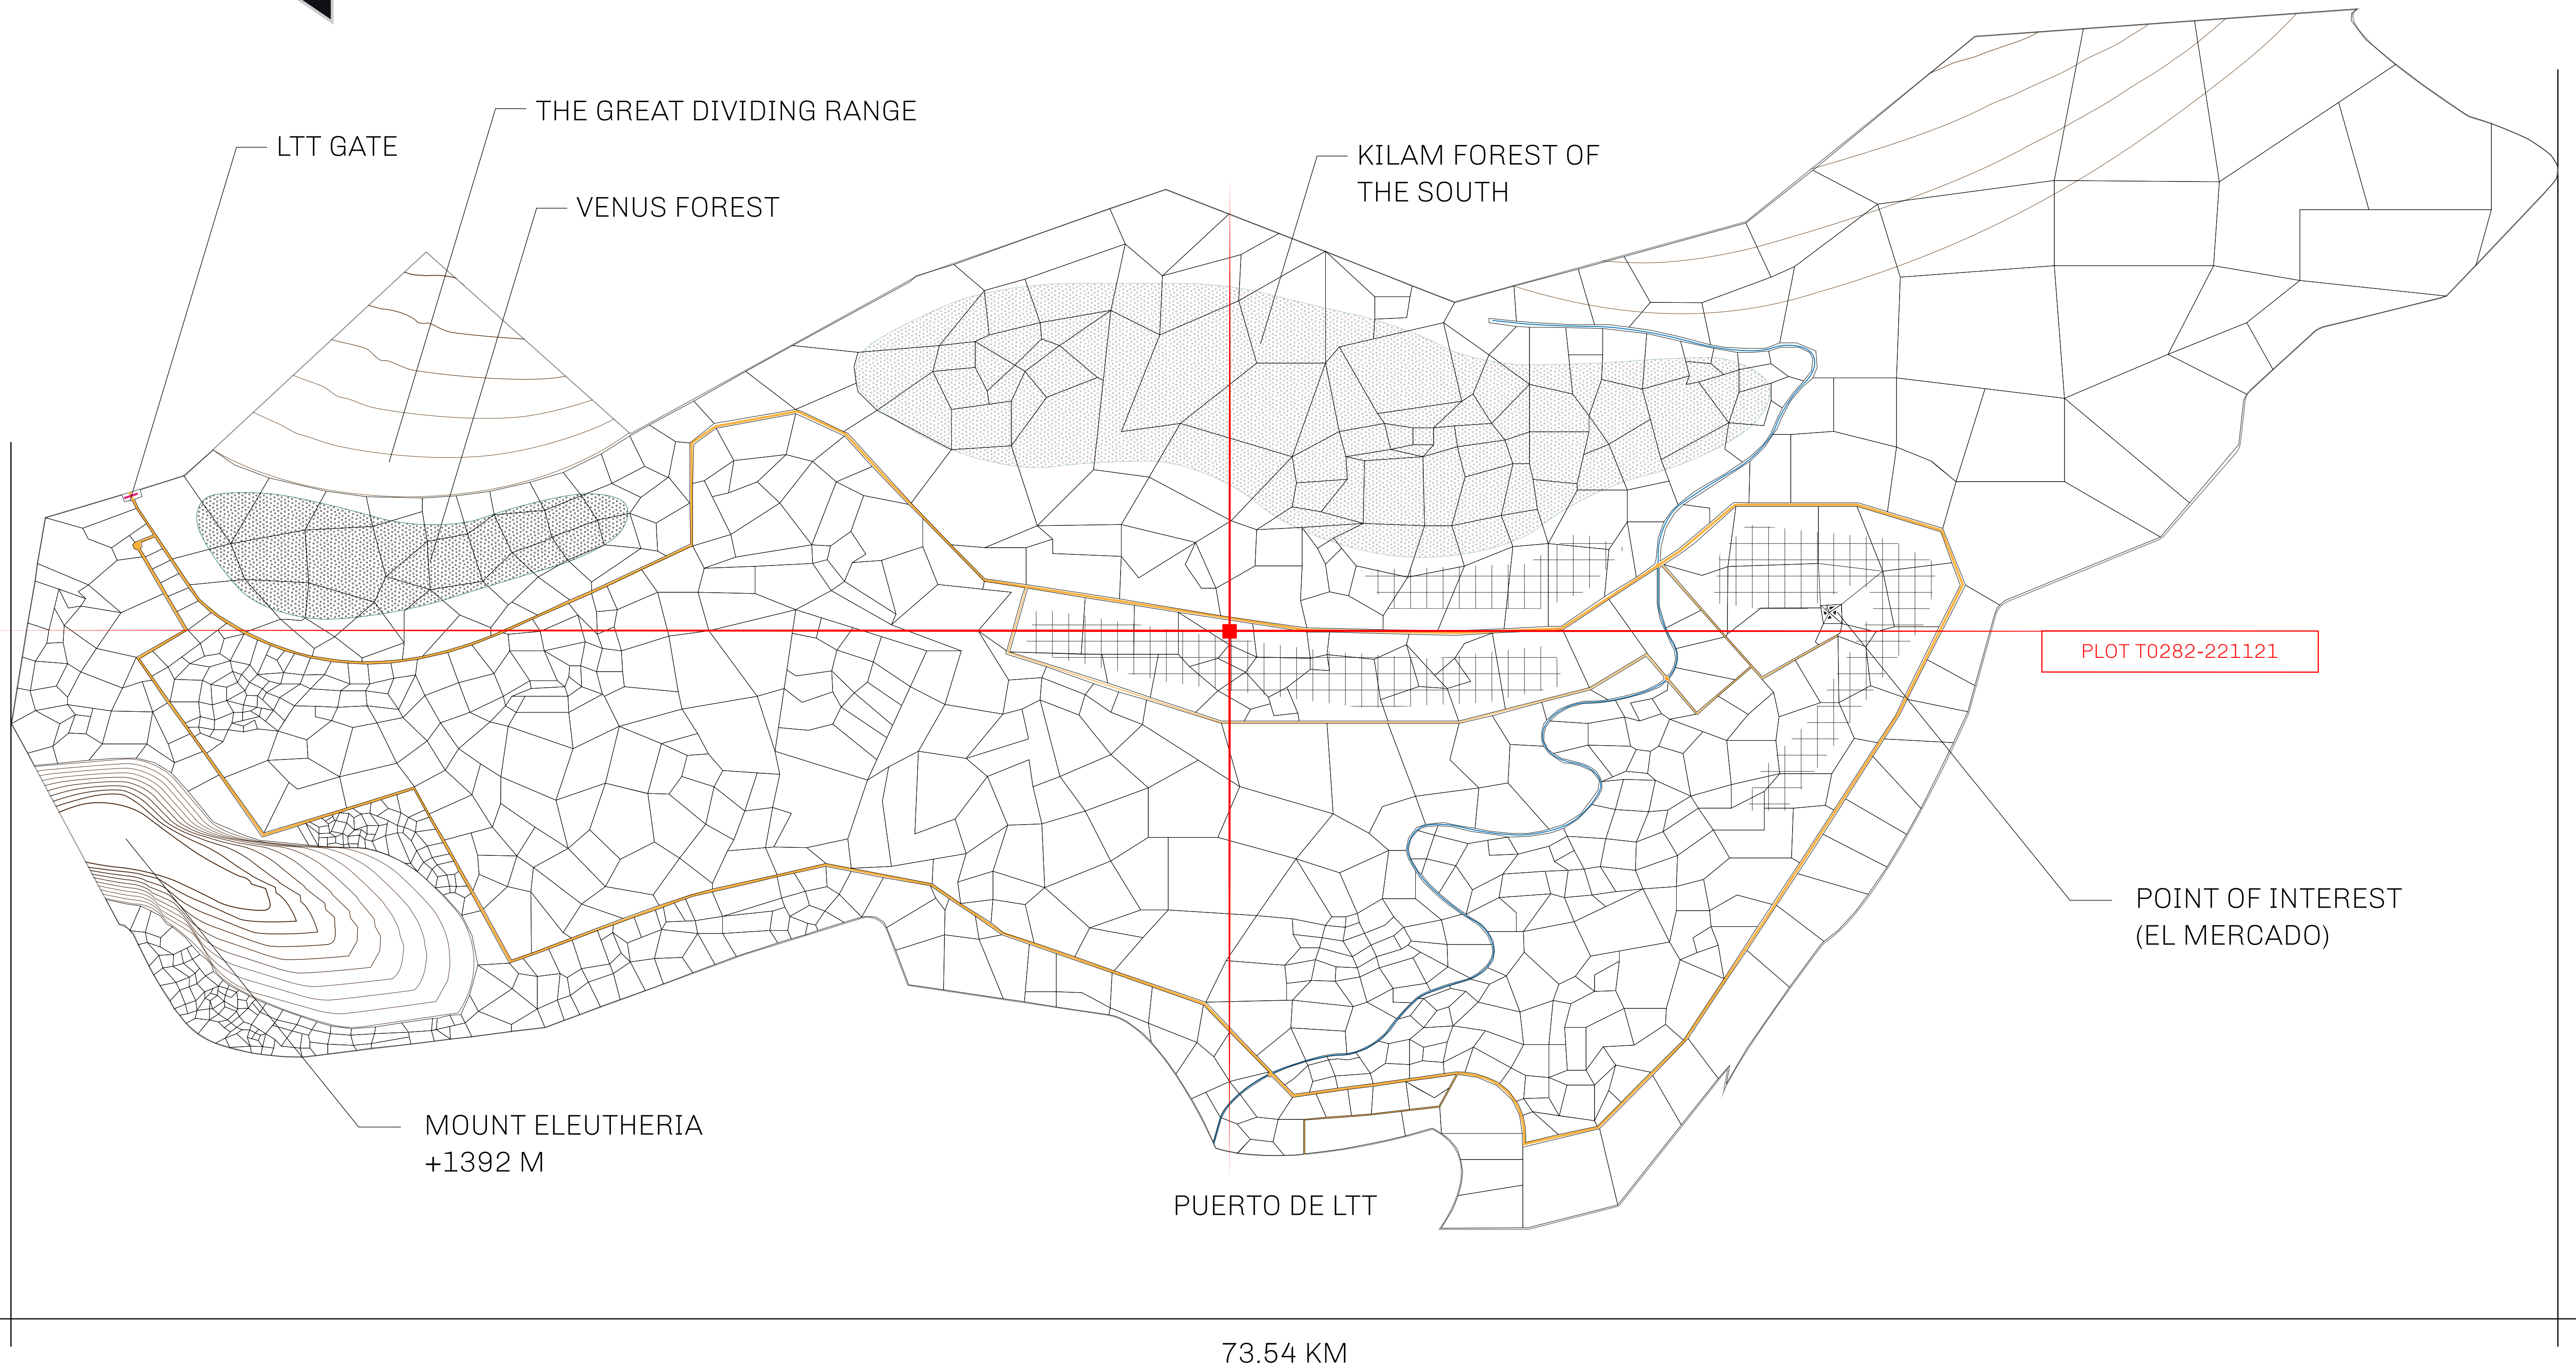

LOOT NFT WORLD

THE SPANISH ARMADA

The most flamboyant of all of the states, this Spanish-speaking territory houses a clash of cultures. From the LTT trades in the El Mercado district to the solicitations for invites to the Great Empire, and even the traveling Caravans, it is a transient place; people are always on the move on the way to the Great Empire or a trek through the Dividing Range to the Royaume De Satoshi. Commerce uses derivations of LTT such as LTTE, LTTB, and LTTTC.

GEOGRAPHY

COASTLINE	193.03 KM (119.94 MILES)
BORDERS	OCEAN, THE GREAT EMPIRE
HIGHEST POINT	MT ELEUTHERIA +1392 M
LOWEST POINT	PUERTO DE LTT 0 M
PLOTS	1045
SCALE	1:50000

H.M. LNFT Land Registry		TITLE NUMBER	
		T0282-221121	
ADMINISTRATIVE AREA	TERRITORIO LTT ST	ISSUED 22 November 2021 <i>bl.</i>	SCALE 1/50000
OWNER ENTITLEMENT	Type W-T: Share of 0.1% of all BUN sales (rewarded in Credits) plus 1% of all LTT redeemed based on number of NFT Stories minted; Mint 4 NFT Stories		

OFFICIAL PERSPECTIVE SHEET FOR FILING
Indicate vantage point for each drawing. Copy and
mark each sheet required prior to filing.

Guide - Vantage point should be
indicated as shown in the diagram: