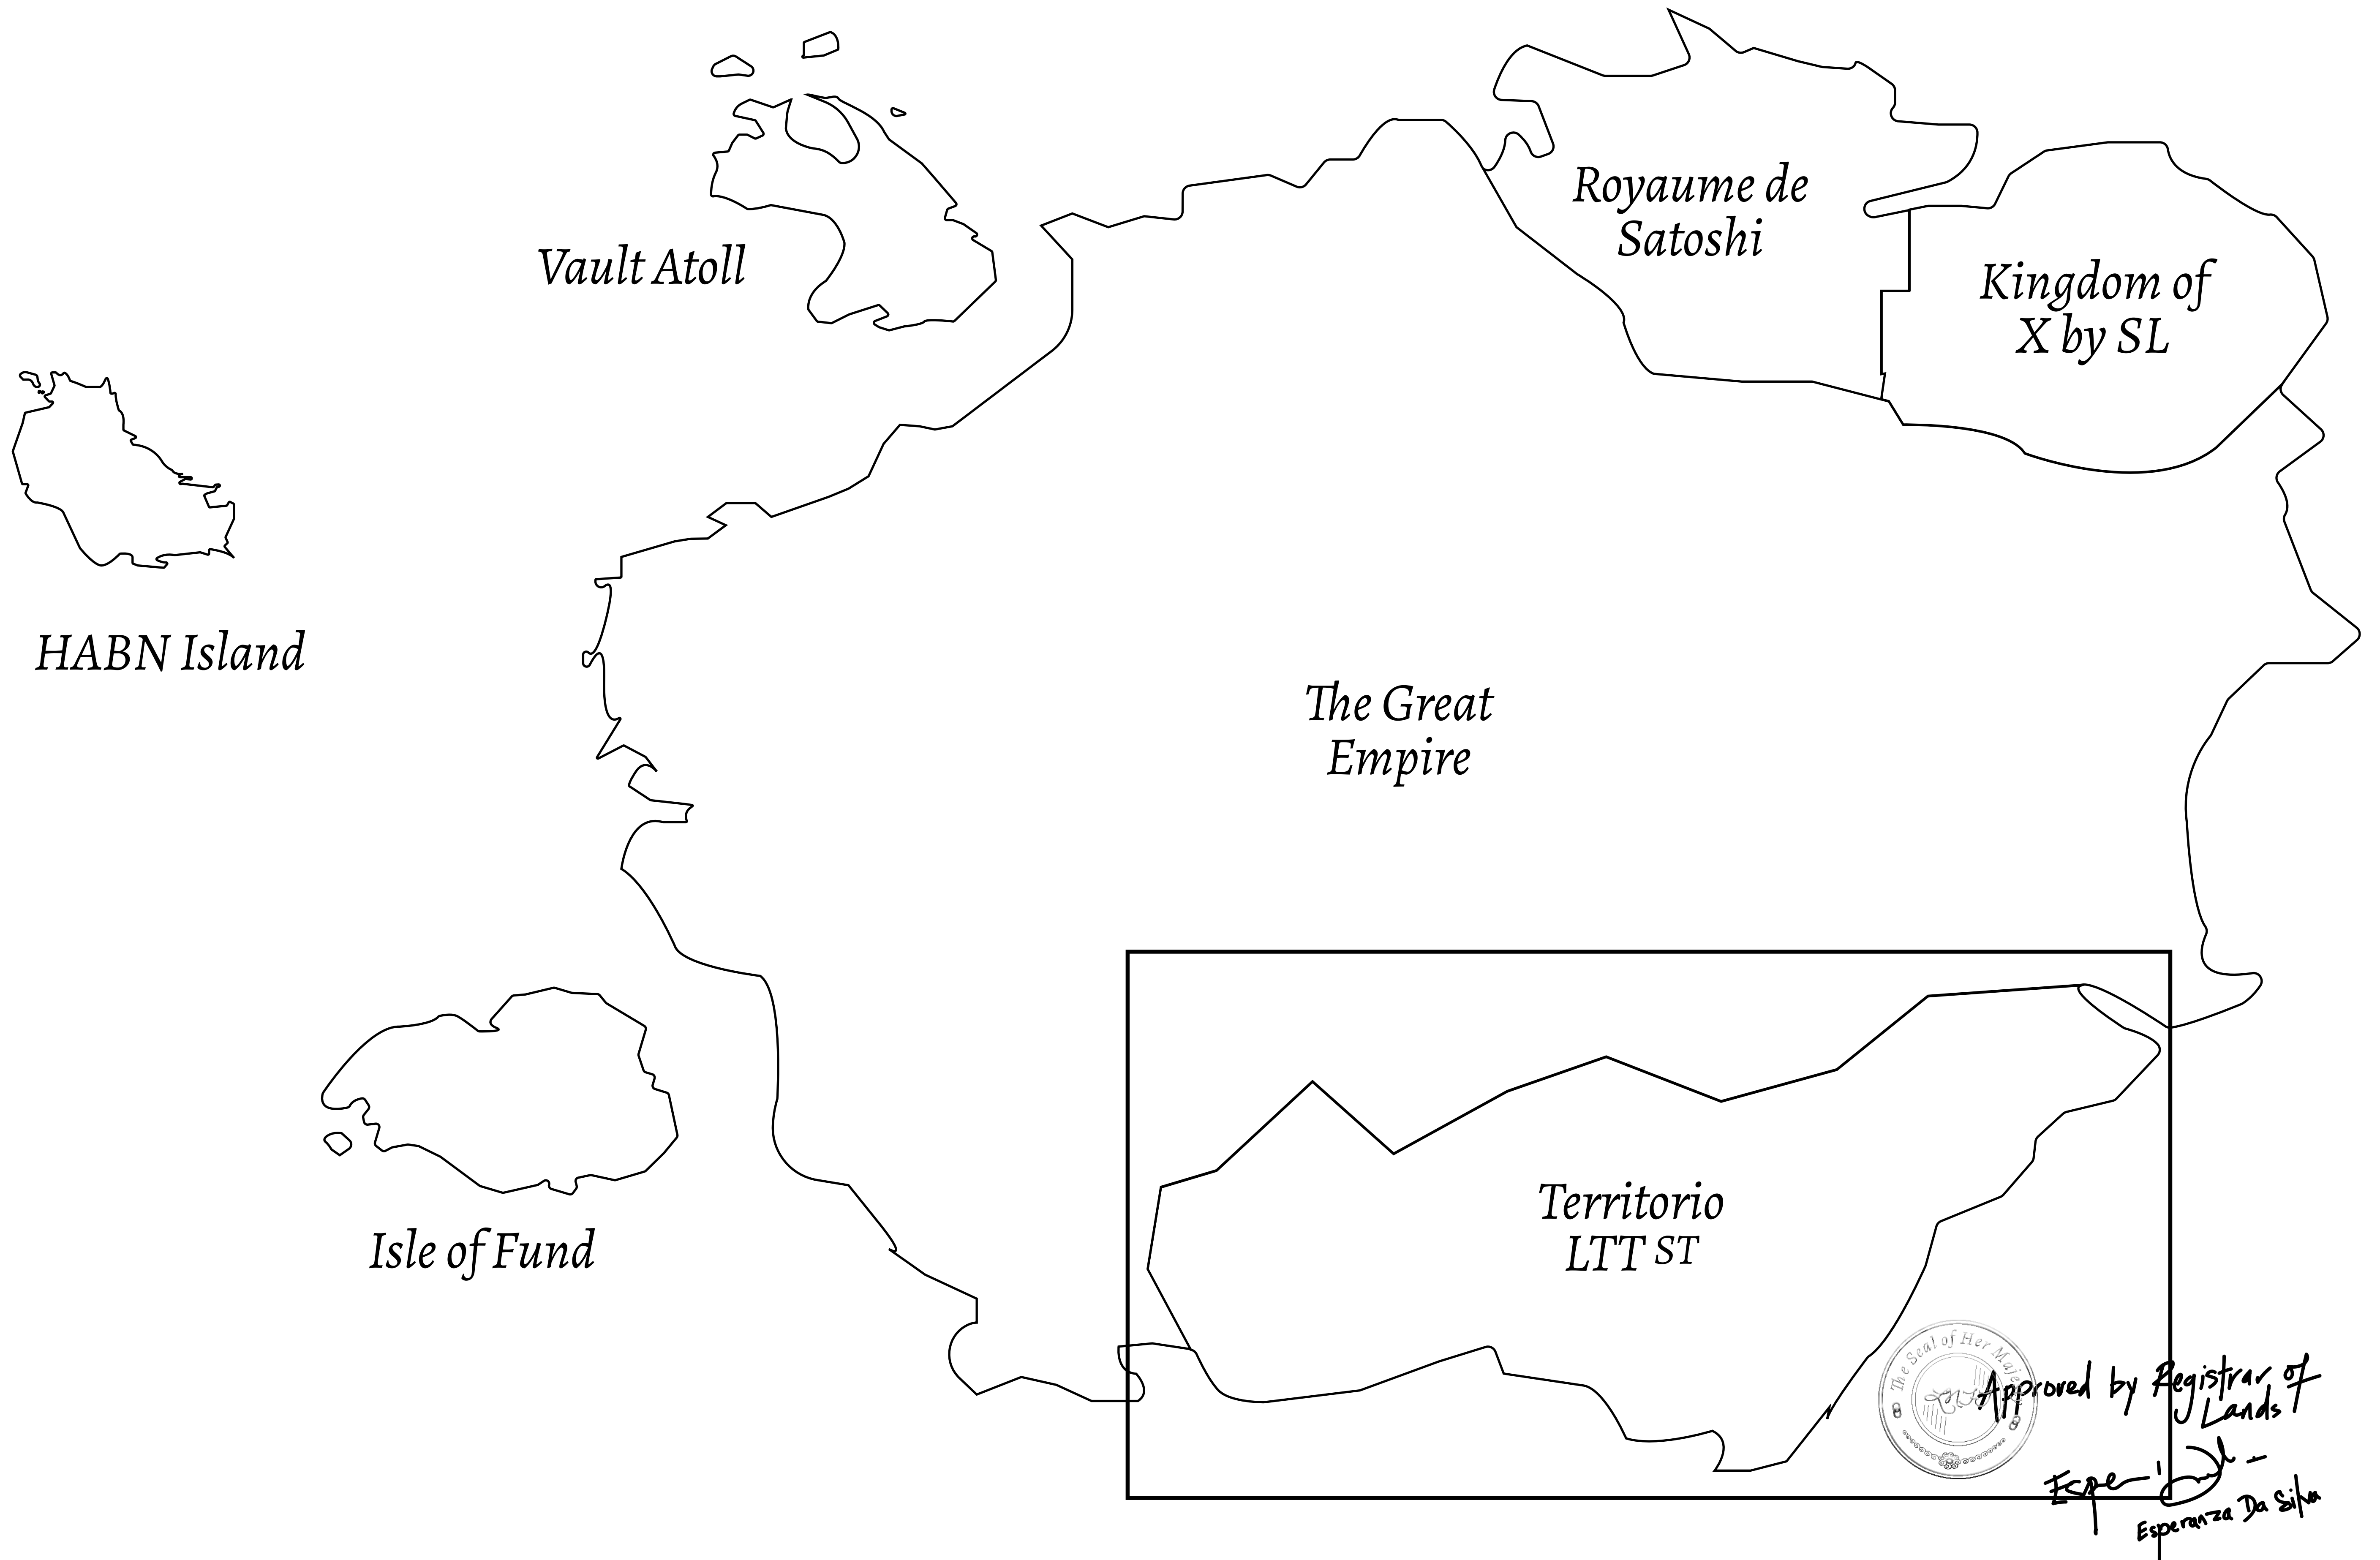

LOOT NFT WORLD

THE SPANISH ARMADA

The most flamboyant of all of the states, this Spanish-speaking territory houses a clash of cultures. From the LTT trades in the El Mercado district to the solicitations for invites to the Great Empire, and even the traveling Caravans, it is a transient place; people are always on the move on the way to the Great Empire or a trek through the Dividing Range to the Royaume De Satoshi. Commerce uses derivations of LTT such as LTTE, LTTB, and LTTTC.

GEOGRAPHY

COASTLINE	193.03 KM (119.94 MILES)
BORDERS	OCEAN, THE GREAT EMPIRE
HIGHEST POINT	MT ELEUTHERIA +1392 M
LOWEST POINT	PUERTO DE LTT 0 M
PLOTS	1045
SCALE	1:50000

H.M. LNFT Land Registry		TITLE NUMBER	
		T0269-221121	
ADMINISTRATIVE AREA	TERRITORIO LTT ST	ISSUED 22 November 2021 <i>bl.</i>	SCALE 1/50000
OWNER ENTITLEMENT	Type W-T: Share of 0.1% of all BUN sales (rewarded in Credits) plus 1% of all LTT redeemed based on number of NFT Stories minted; Mint 4 NFT Stories		

PLOT T0270

PLOT T0264

PLOT T0269
BOUNDARY: 4.59 KM

PLOT

PLOT T0267

PLOT T0268

OFFICIAL PERSPECTIVE SHEET FOR FILING
Indicate vantage point for each drawing. Copy and
mark each sheet required prior to filing.

Guide - Vantage point should be
indicated as shown in the diagram: