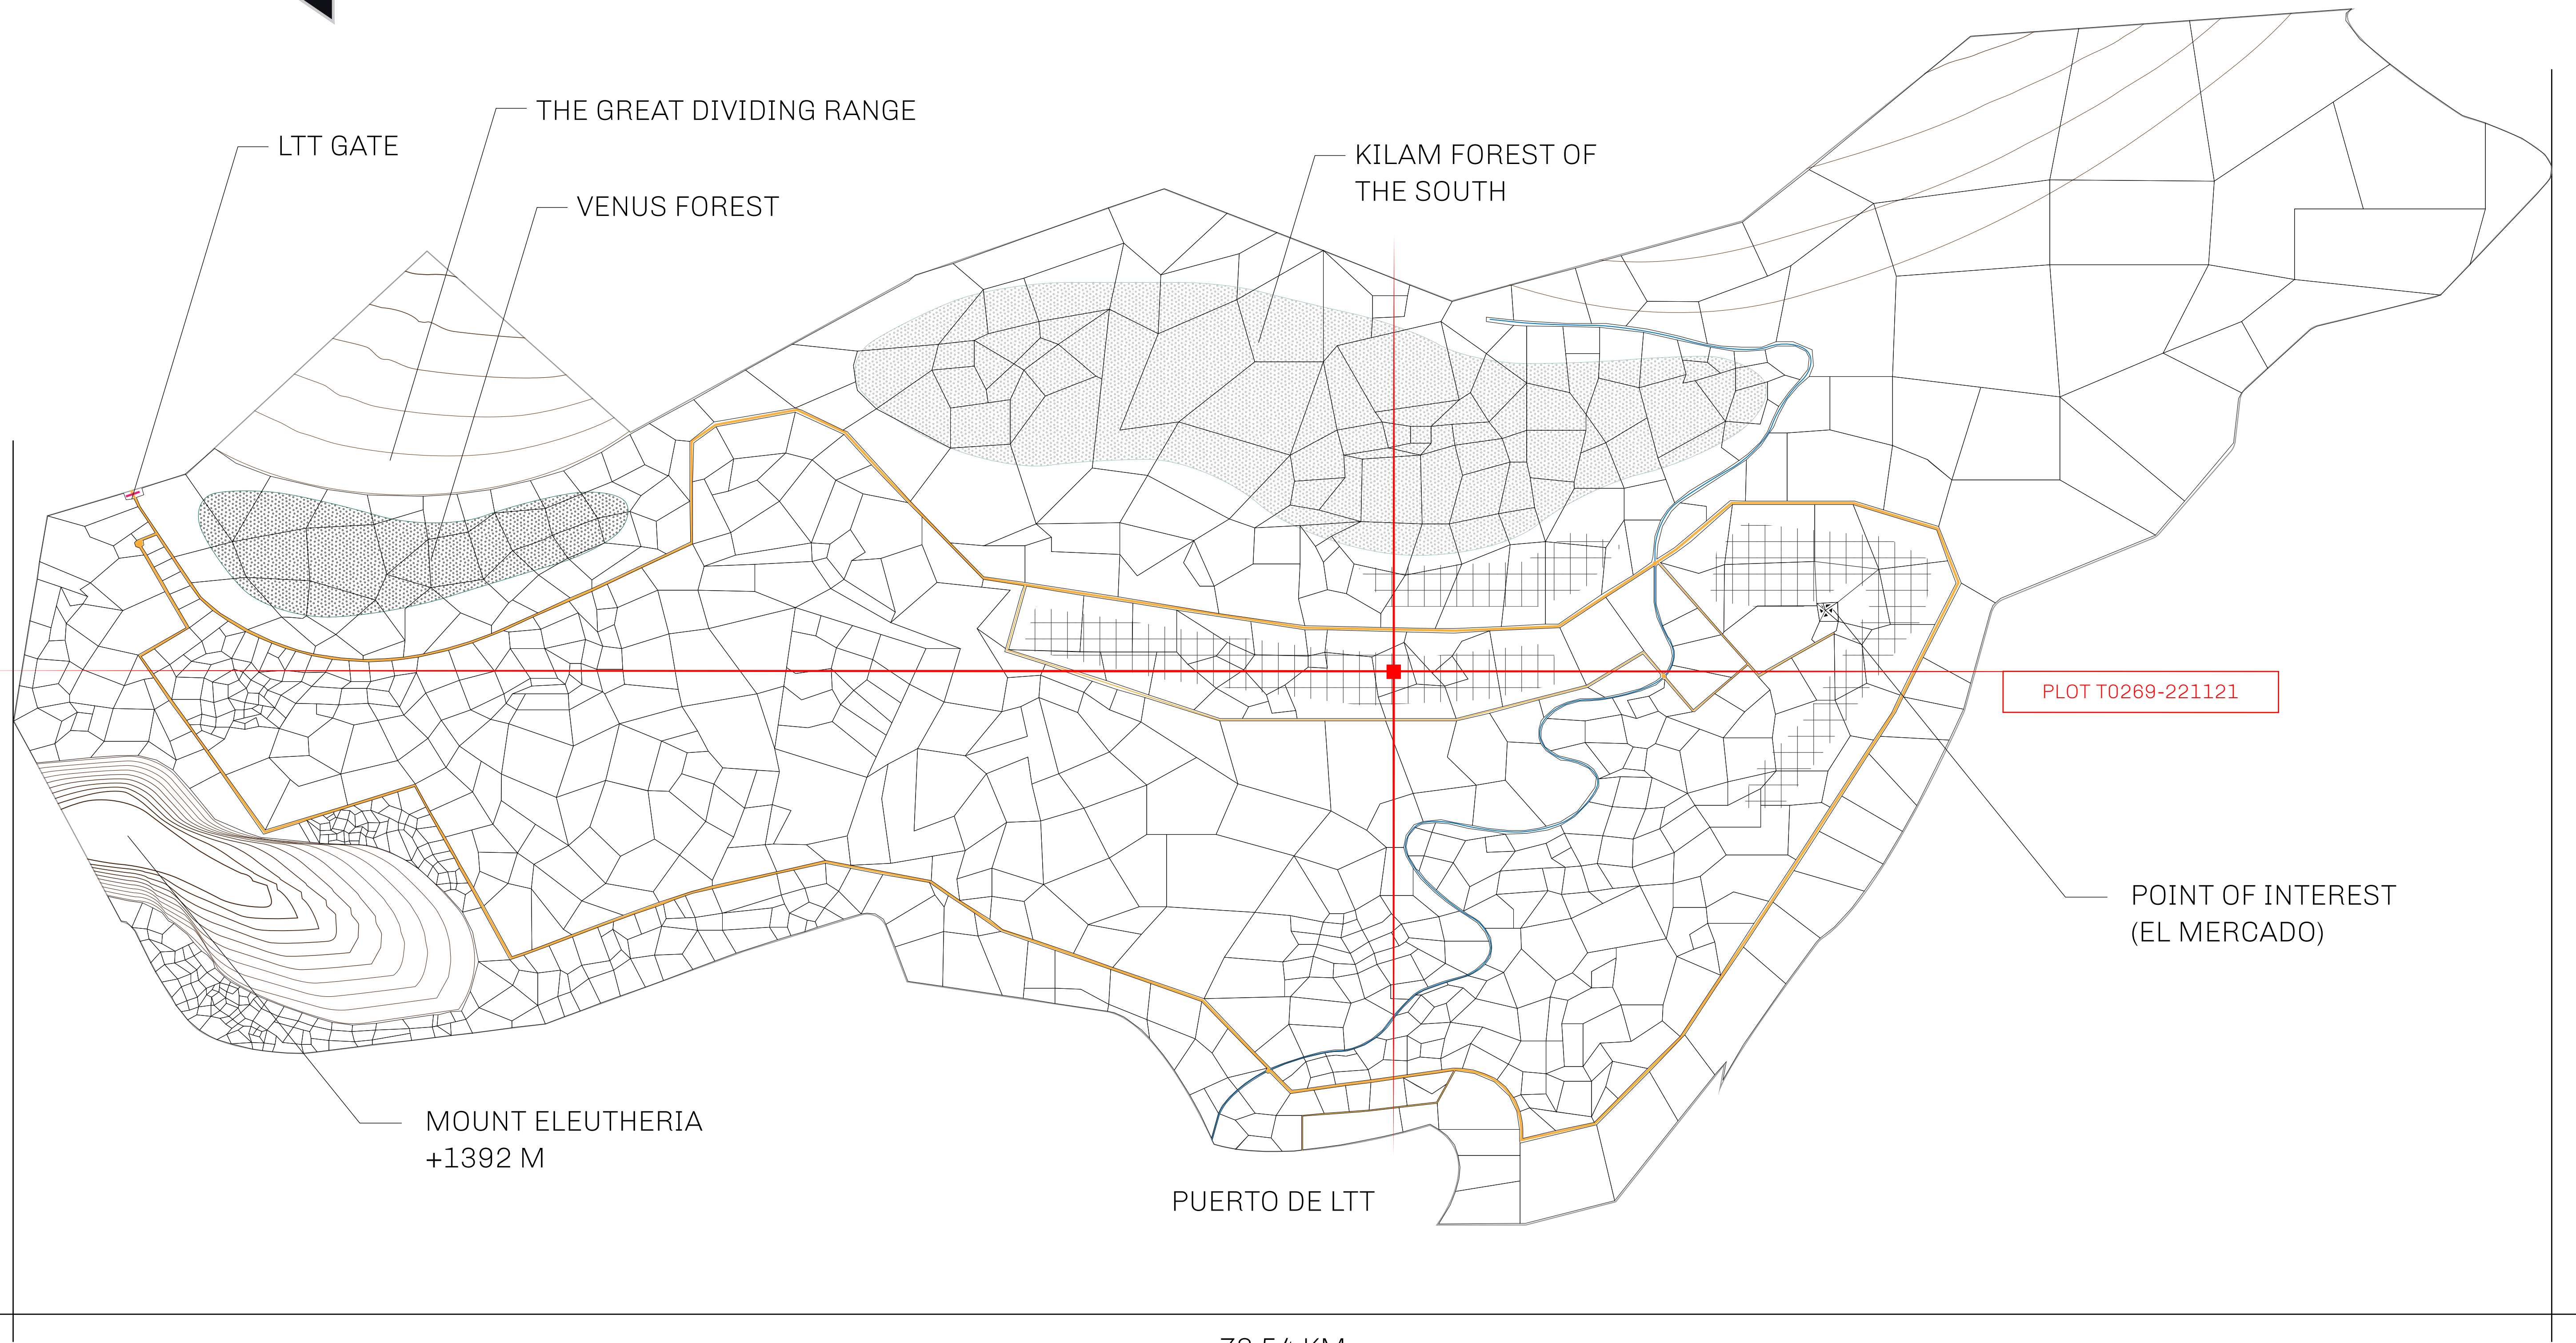

LOOT NFT WORLD

THE SPANISH ARMADA

The most flamboyant of all of the states, this Spanish-speaking territory houses a clash of cultures. From the LTT trades in the El Mercado district to the solicitations for invites to the Great Empire, and even the traveling Caravans, it is a transient place; people are always on the move on the way to the Great Empire or a trek through the Dividing Range to the Royaume De Satoshi. Commerce uses derivations of LTT such as LTTE, LTTB, and LTTTC.

GEOGRAPHY

COASTLINE	193.03 KM (119.94 MILES)
BORDERS	OCEAN, THE GREAT EMPIRE
HIGHEST POINT	MT ELEUTHERIA +1392 M
LOWEST POINT	PUERTO DE LTT 0 M
PLOTS	1045
SCALE	1:50000

H.M. LNFT Land Registry		TITLE NUMBER	
		T0269-221121	
ADMINISTRATIVE AREA	TERRITORIO LTT ST	ISSUED 22 November 2021 <i>bl.</i>	SCALE 1/50000
OWNER ENTITLEMENT	Type W-T: Share of 0.1% of all BUN sales (rewarded in Credits) plus 1% of all LTT redeemed based on number of NFT Stories minted; Mint 4 NFT Stories		

PLOT T0270

PLOT T0264

PLOT T0269
BOUNDARY: 4.59 KM

PLOT

PLOT T0267

PLOT T0268

OFFICIAL PERSPECTIVE SHEET FOR FILING
Indicate vantage point for each drawing. Copy and
mark each sheet required prior to filing.

Guide - Vantage point should be
indicated as shown in the diagram: