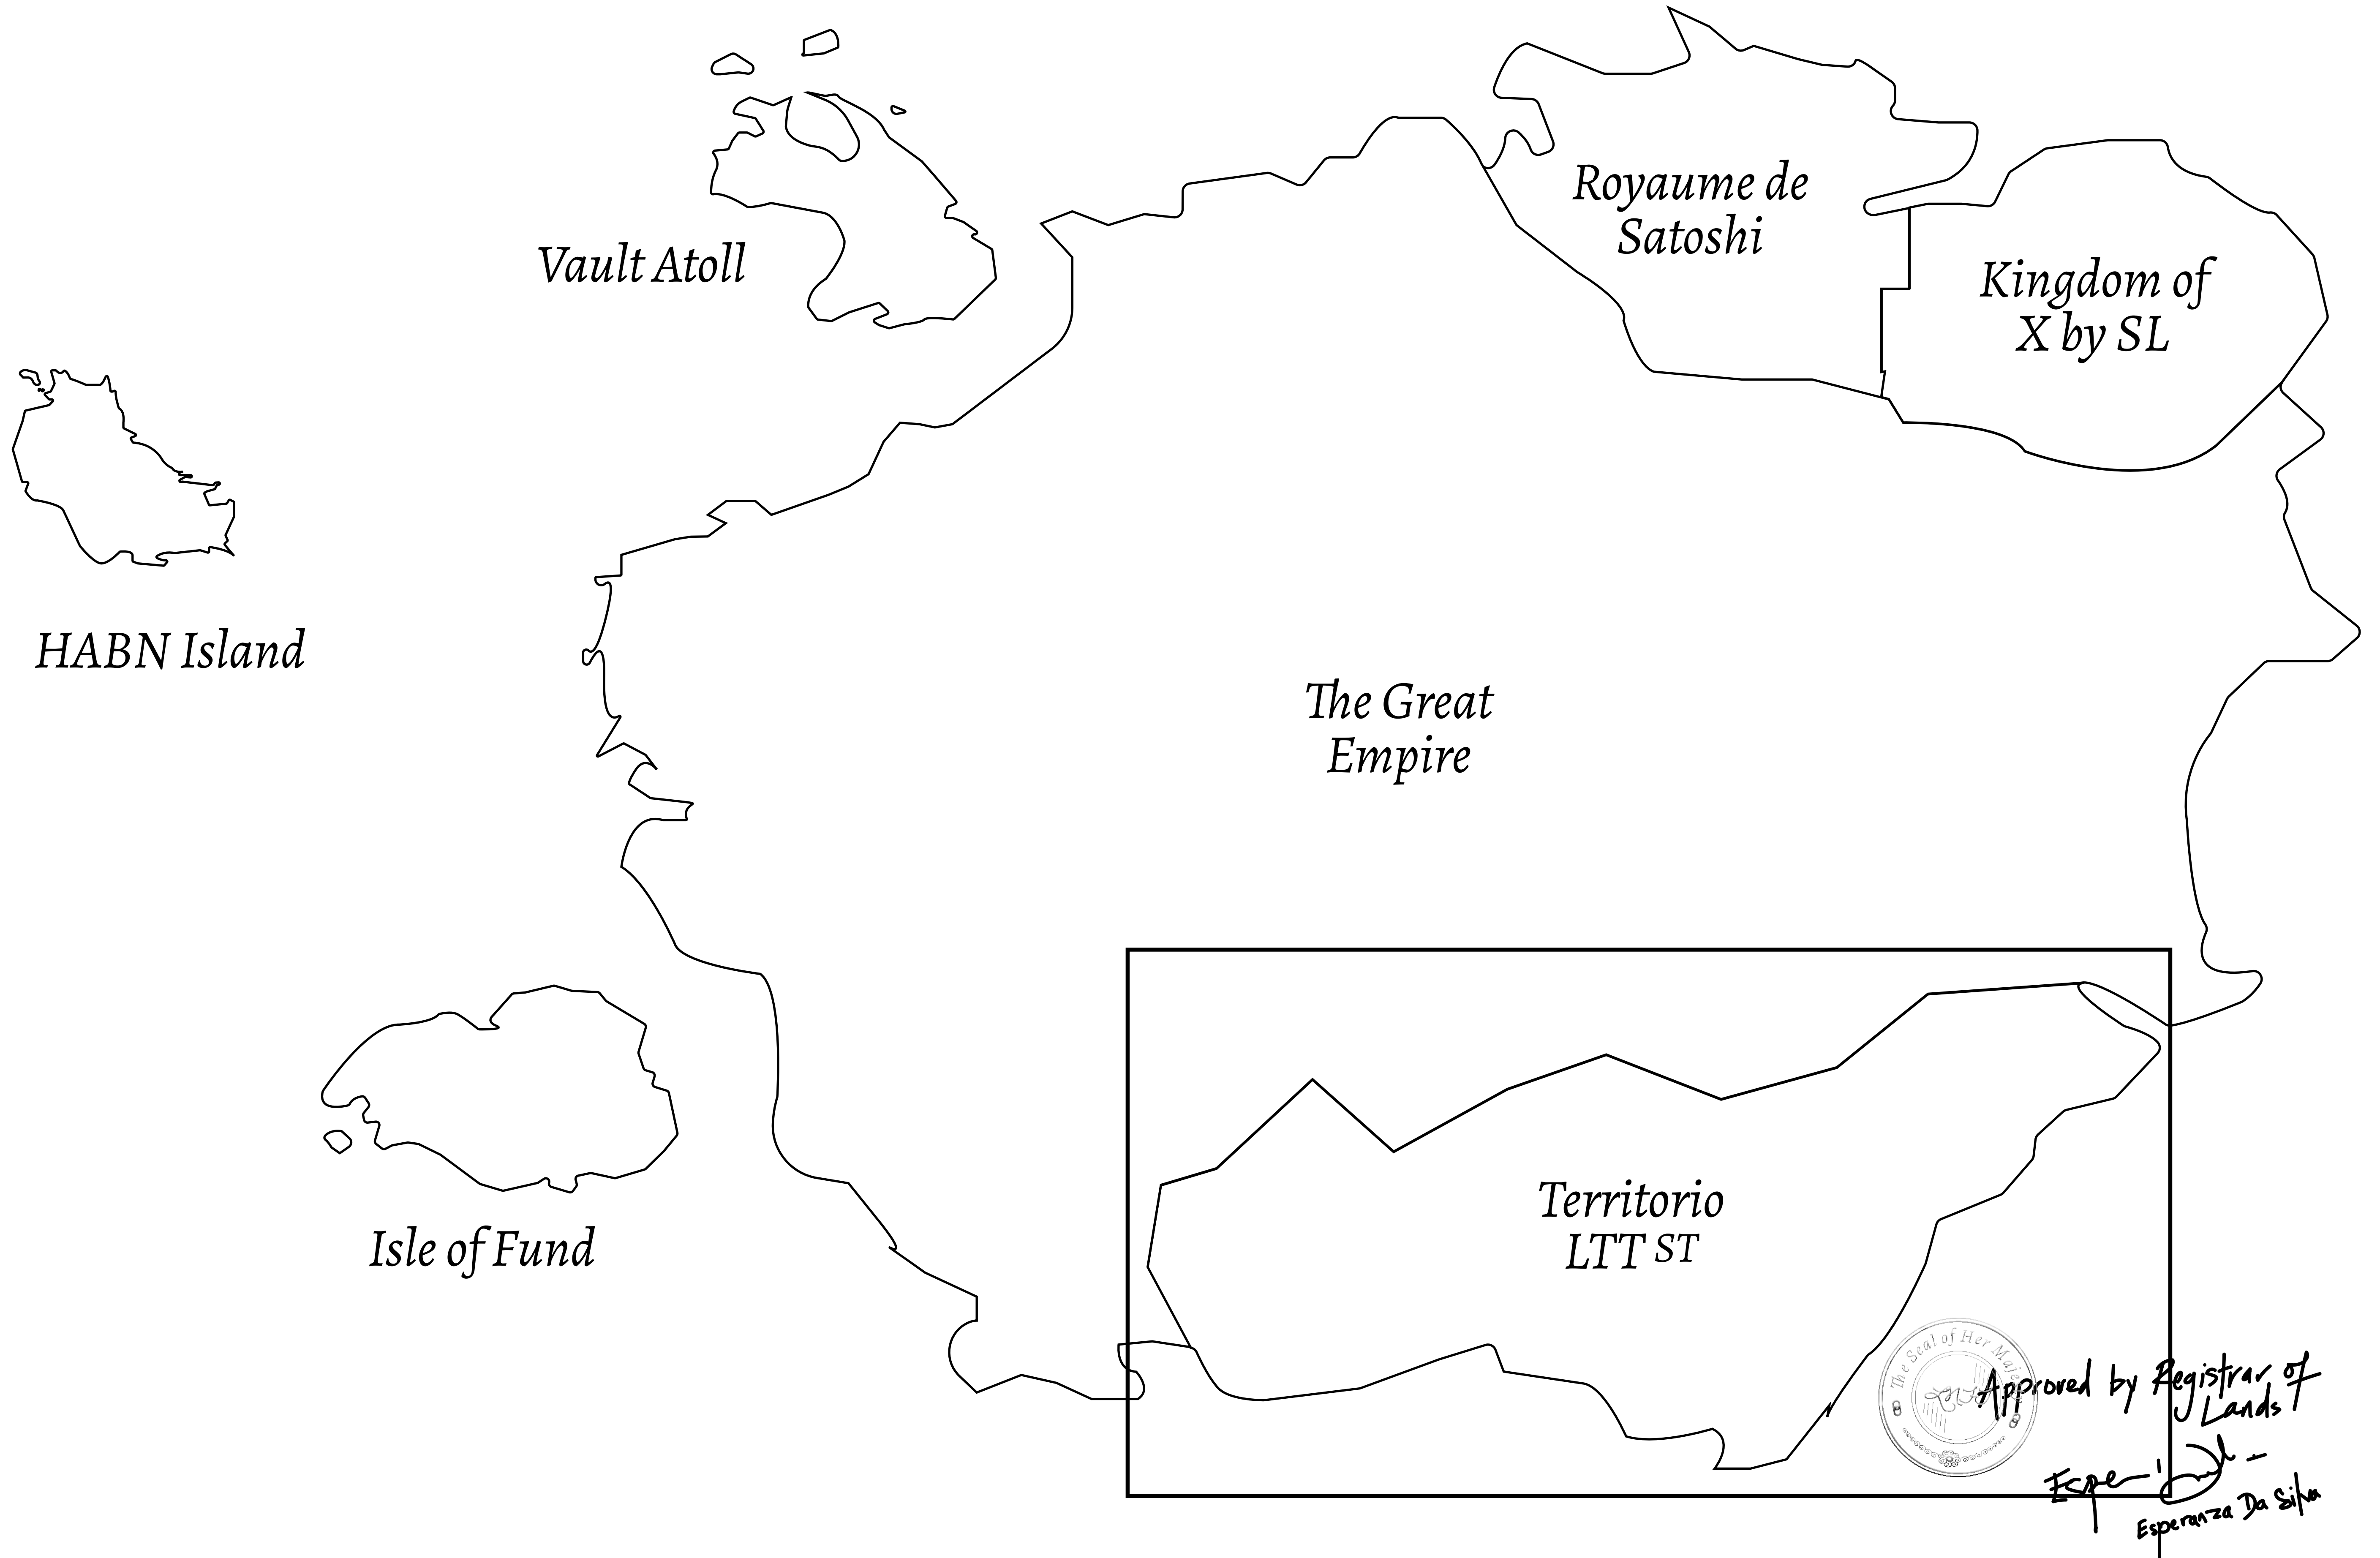

### THE SPANISH ARMADA

The most flamboyant of all of the states, this Spanish-speaking territory houses a clash of cultures. From the LTT trades in the El Mercado district to the solicitations for invites to the Great Empire, and even the traveling Caravans, it is a transient place; people are always on the move on the way to the Great Empire or a trek through the Dividing Range to the Royaume De Satoshi. Commerce uses derivations of LTT such as LTTE, LTTB, and LTTC.

### GEOGRAPHY

COASTLINE	193.03 KM (119.94 MILES)
BORDERS	OCEAN, THE GREAT EMPIRE
HIGHEST POINT	MT ELEUTHERIA +1392 M
LOWEST POINT	PUERTO DE LTT 0 M
PLOTS	1045
SCALE	1:50000

<b>H.M. LNFT Land Registry</b>		TITLE NUMBER	
		<b>T0256-221121</b>	
ADMINISTRATIVE AREA	<b>TERRITORIO LTT ST</b>	ISSUED <b>22 November 2021</b> <i>BJ</i>	SCALE <b>1/50000</b>
OWNER ENTITLEMENT	<b>Type W-T: Share of 0.1% of all BUN sales (rewarded in Credits) plus 1% of all LTT redeemed based on number of NFT Stories minted; Mint 4 NFT Stories</b>		