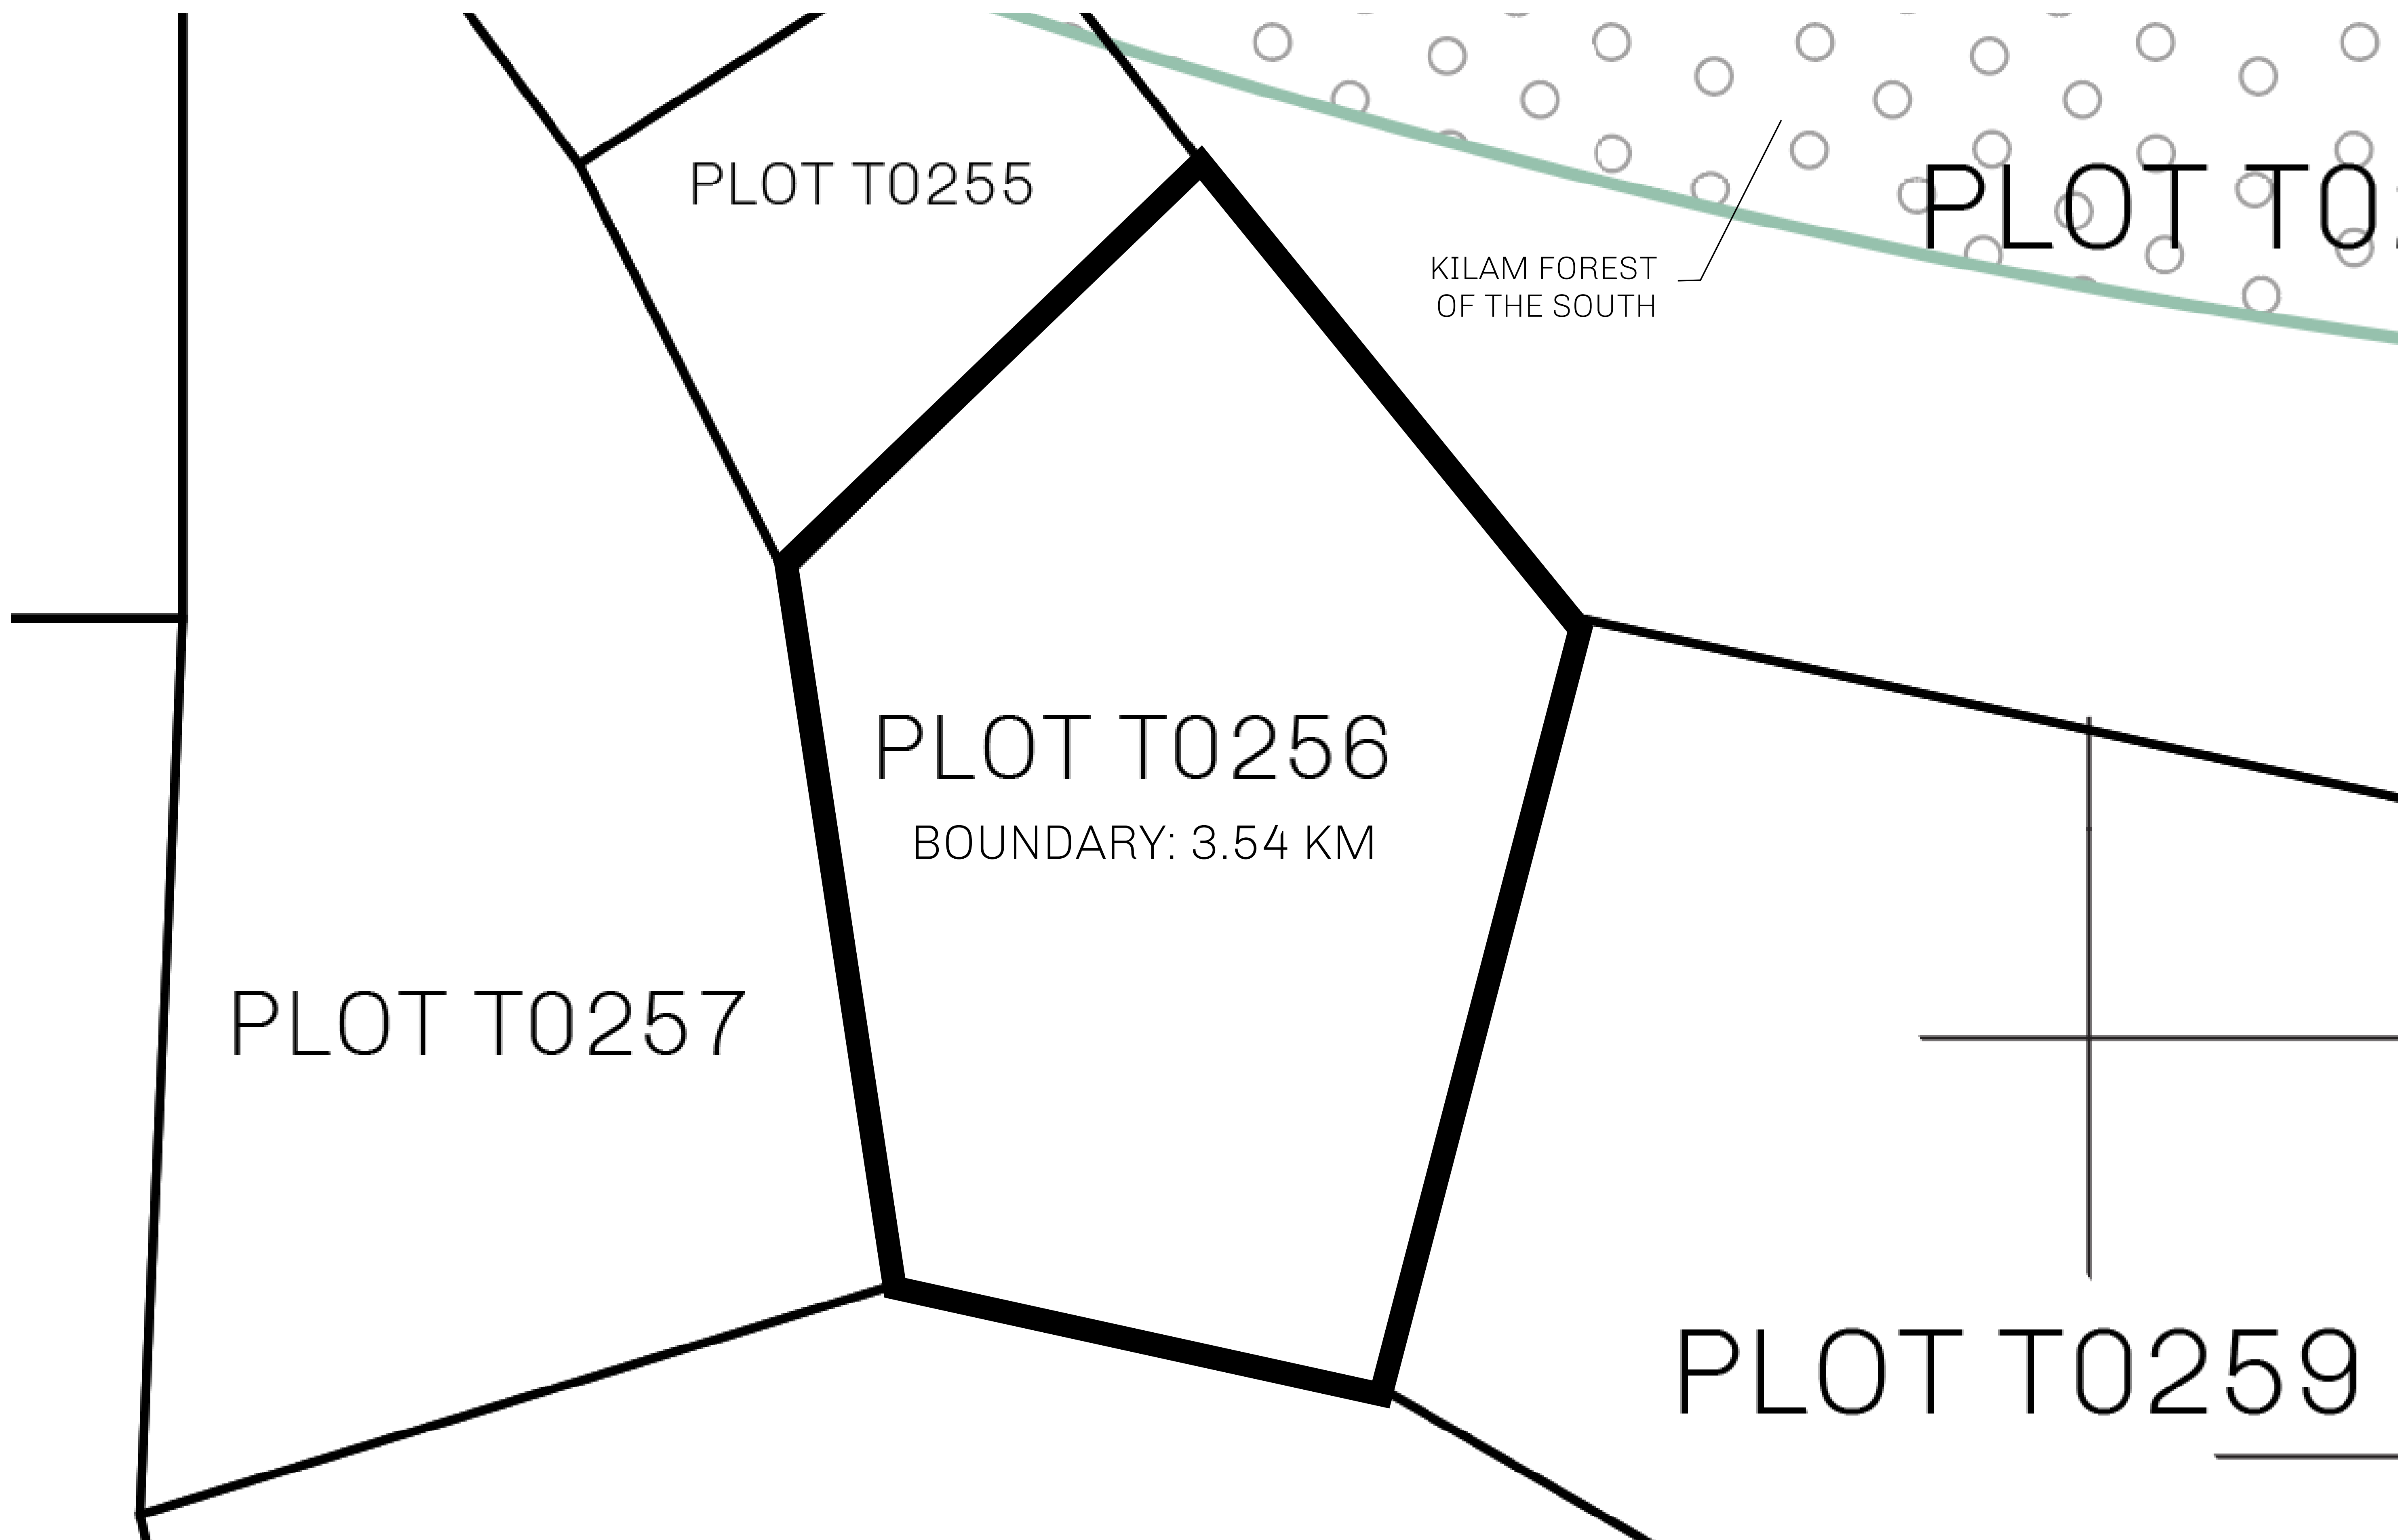

### GEOGRAPHY

COASTLINE	193.03 KM (119.94 MILES)
BORDERS	OCEAN, THE GREAT EMPIRE
HIGHEST POINT	MT ELEUTHERIA +1392 M
LOWEST POINT	PUERTO DE LTT 0 M
PLOTS	1045
SCALE	1:50000

<b>H.M. LNFT Land Registry</b>		TITLE NUMBER	
		<b>T0256-221121</b>	
ADMINISTRATIVE AREA	<b>TERRITORIO LTT ST</b>	ISSUED <b>22 November 2021</b> <i>BJ</i>	SCALE <b>1/50000</b>
OWNER ENTITLEMENT	<b>Type W-T: Share of 0.1% of all BUN sales (rewarded in Credits) plus 1% of all LTT redeemed based on number of NFT Stories minted; Mint 4 NFT Stories</b>		

OFFICIAL PERSPECTIVE SHEET FOR FILING  
Indicate vantage point for each drawing. Copy and  
mark each sheet required prior to filing.

Guide - Vantage point should be  
indicated as shown in the diagram: