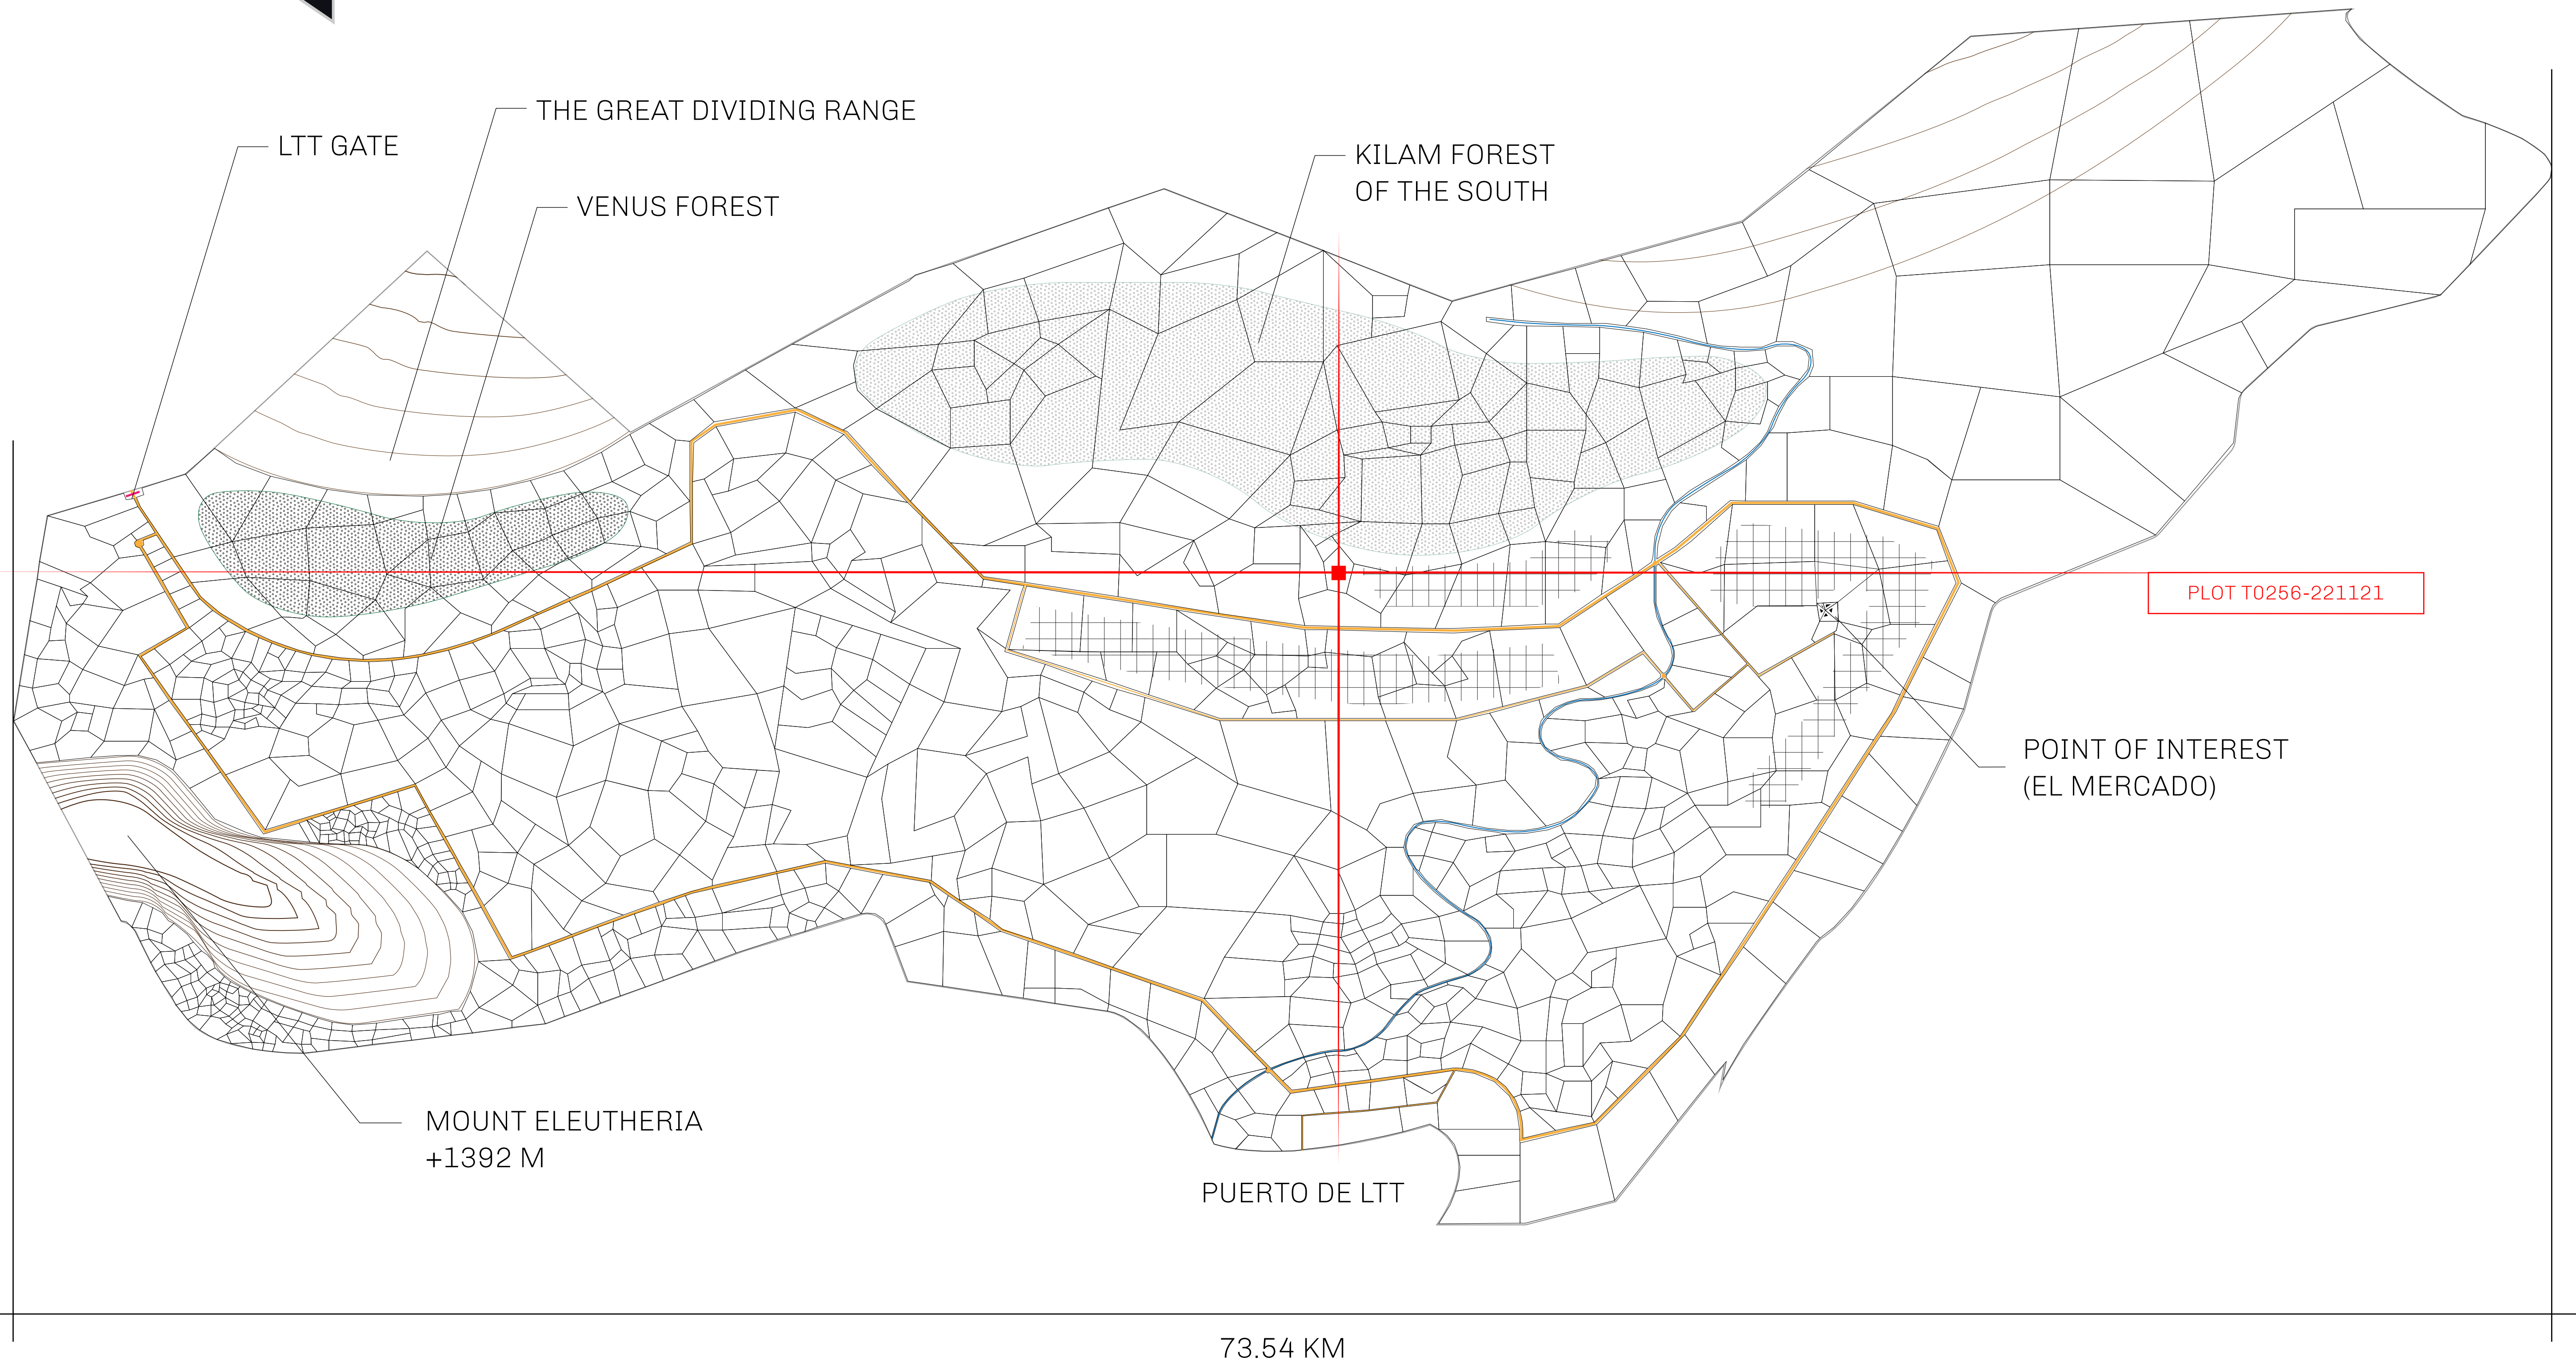

### THE SPANISH ARMADA

The most flamboyant of all of the states, this Spanish-speaking territory houses a clash of cultures. From the LTT trades in the El Mercado district to the solicitations for invites to the Great Empire, and even the traveling Caravans, it is a transient place; people are always on the move on the way to the Great Empire or a trek through the Dividing Range to the Royaume De Satoshi. Commerce uses derivations of LTT such as LTTE, LTTB, and LTTC.

### GEOGRAPHY

COASTLINE	193.03 KM (119.94 MILES)
BORDERS	OCEAN, THE GREAT EMPIRE
HIGHEST POINT	MT ELEUTHERIA +1392 M
LOWEST POINT	PUERTO DE LTT 0 M
PLOTS	1045
SCALE	1:50000

<b>H.M. LNFT Land Registry</b>		TITLE NUMBER	
		<b>T0256-221121</b>	
ADMINISTRATIVE AREA	<b>TERRITORIO LTT ST</b>	ISSUED <b>22 November 2021</b> <i>BJ</i>	SCALE <b>1/50000</b>
OWNER ENTITLEMENT	<b>Type W-T: Share of 0.1% of all BUN sales (rewarded in Credits) plus 1% of all LTT redeemed based on number of NFT Stories minted; Mint 4 NFT Stories</b>		

OFFICIAL PERSPECTIVE SHEET FOR FILING  
Indicate vantage point for each drawing. Copy and  
mark each sheet required prior to filing.

Guide - Vantage point should be  
indicated as shown in the diagram: