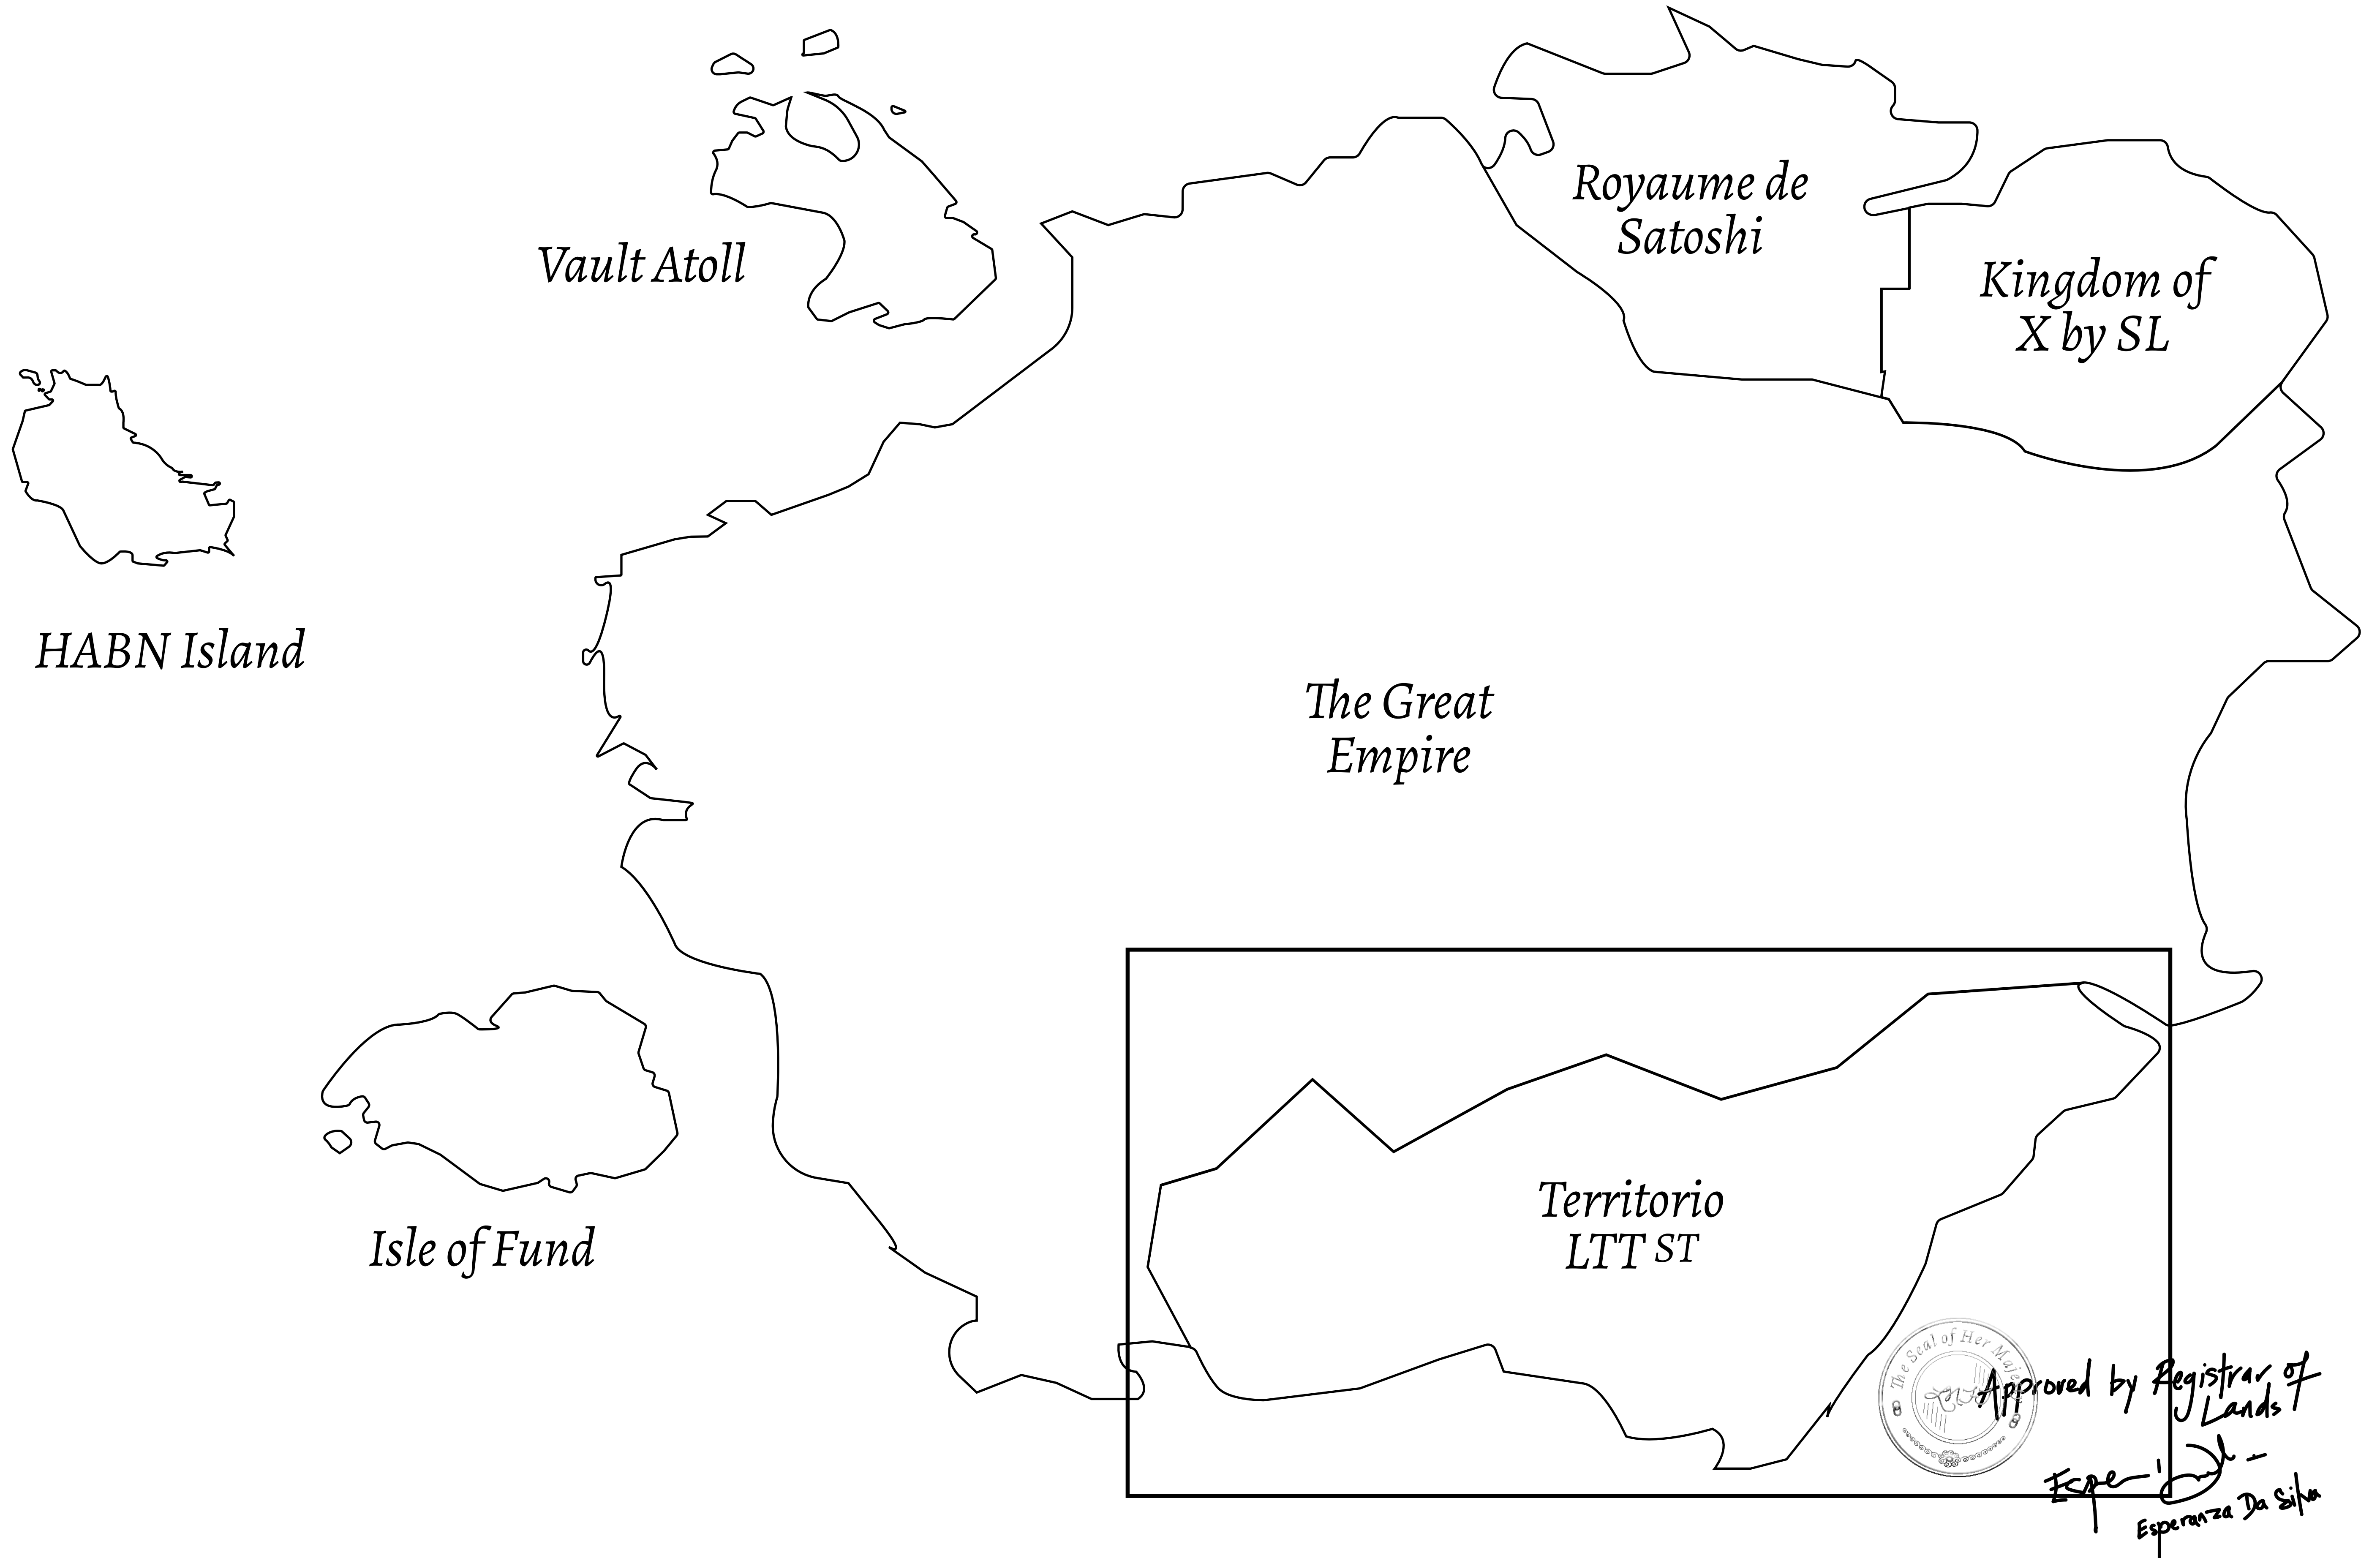

LOOT NFT WORLD

THE SPANISH ARMADA

The most flamboyant of all of the states, this Spanish-speaking territory houses a clash of cultures. From the LTT trades in the El Mercado district to the solicitations for invites to the Great Empire, and even the traveling Caravans, it is a transient place; people are always on the move on the way to the Great Empire or a trek through the Dividing Range to the Royaume De Satoshi. Commerce uses derivations of LTT such as LTTE, LTTB, and LTTC.

GEOGRAPHY

COASTLINE	193.03 KM (119.94 MILES)
BORDERS	OCEAN, THE GREAT EMPIRE
HIGHEST POINT	MT ELEUTHERIA +1392 M
LOWEST POINT	PUERTO DE LTT 0 M
PLOTS	1045
SCALE	1:50000

H.M. LNFT Land Registry		TITLE NUMBER	
		T0202-221121	
ADMINISTRATIVE AREA	TERRITORIO LTT ST	ISSUED 22 November 2021 <i>bl.</i>	SCALE 1/50000
OWNER ENTITLEMENT	Type W-T: Share of 0.1% of all BUN sales (rewarded in Credits) plus 1% of all LTT redeemed based on number of NFT Stories minted; Mint 4 NFT Stories		

PLOT T0202
BOUNDARY: 16.19 KM

PLOT T0204

PLOT T0201

OFFICIAL PERSPECTIVE SHEET FOR FILING
Indicate vantage point for each drawing. Copy and
mark each sheet required prior to filing.

Guide - Vantage point should be
indicated as shown in the diagram: