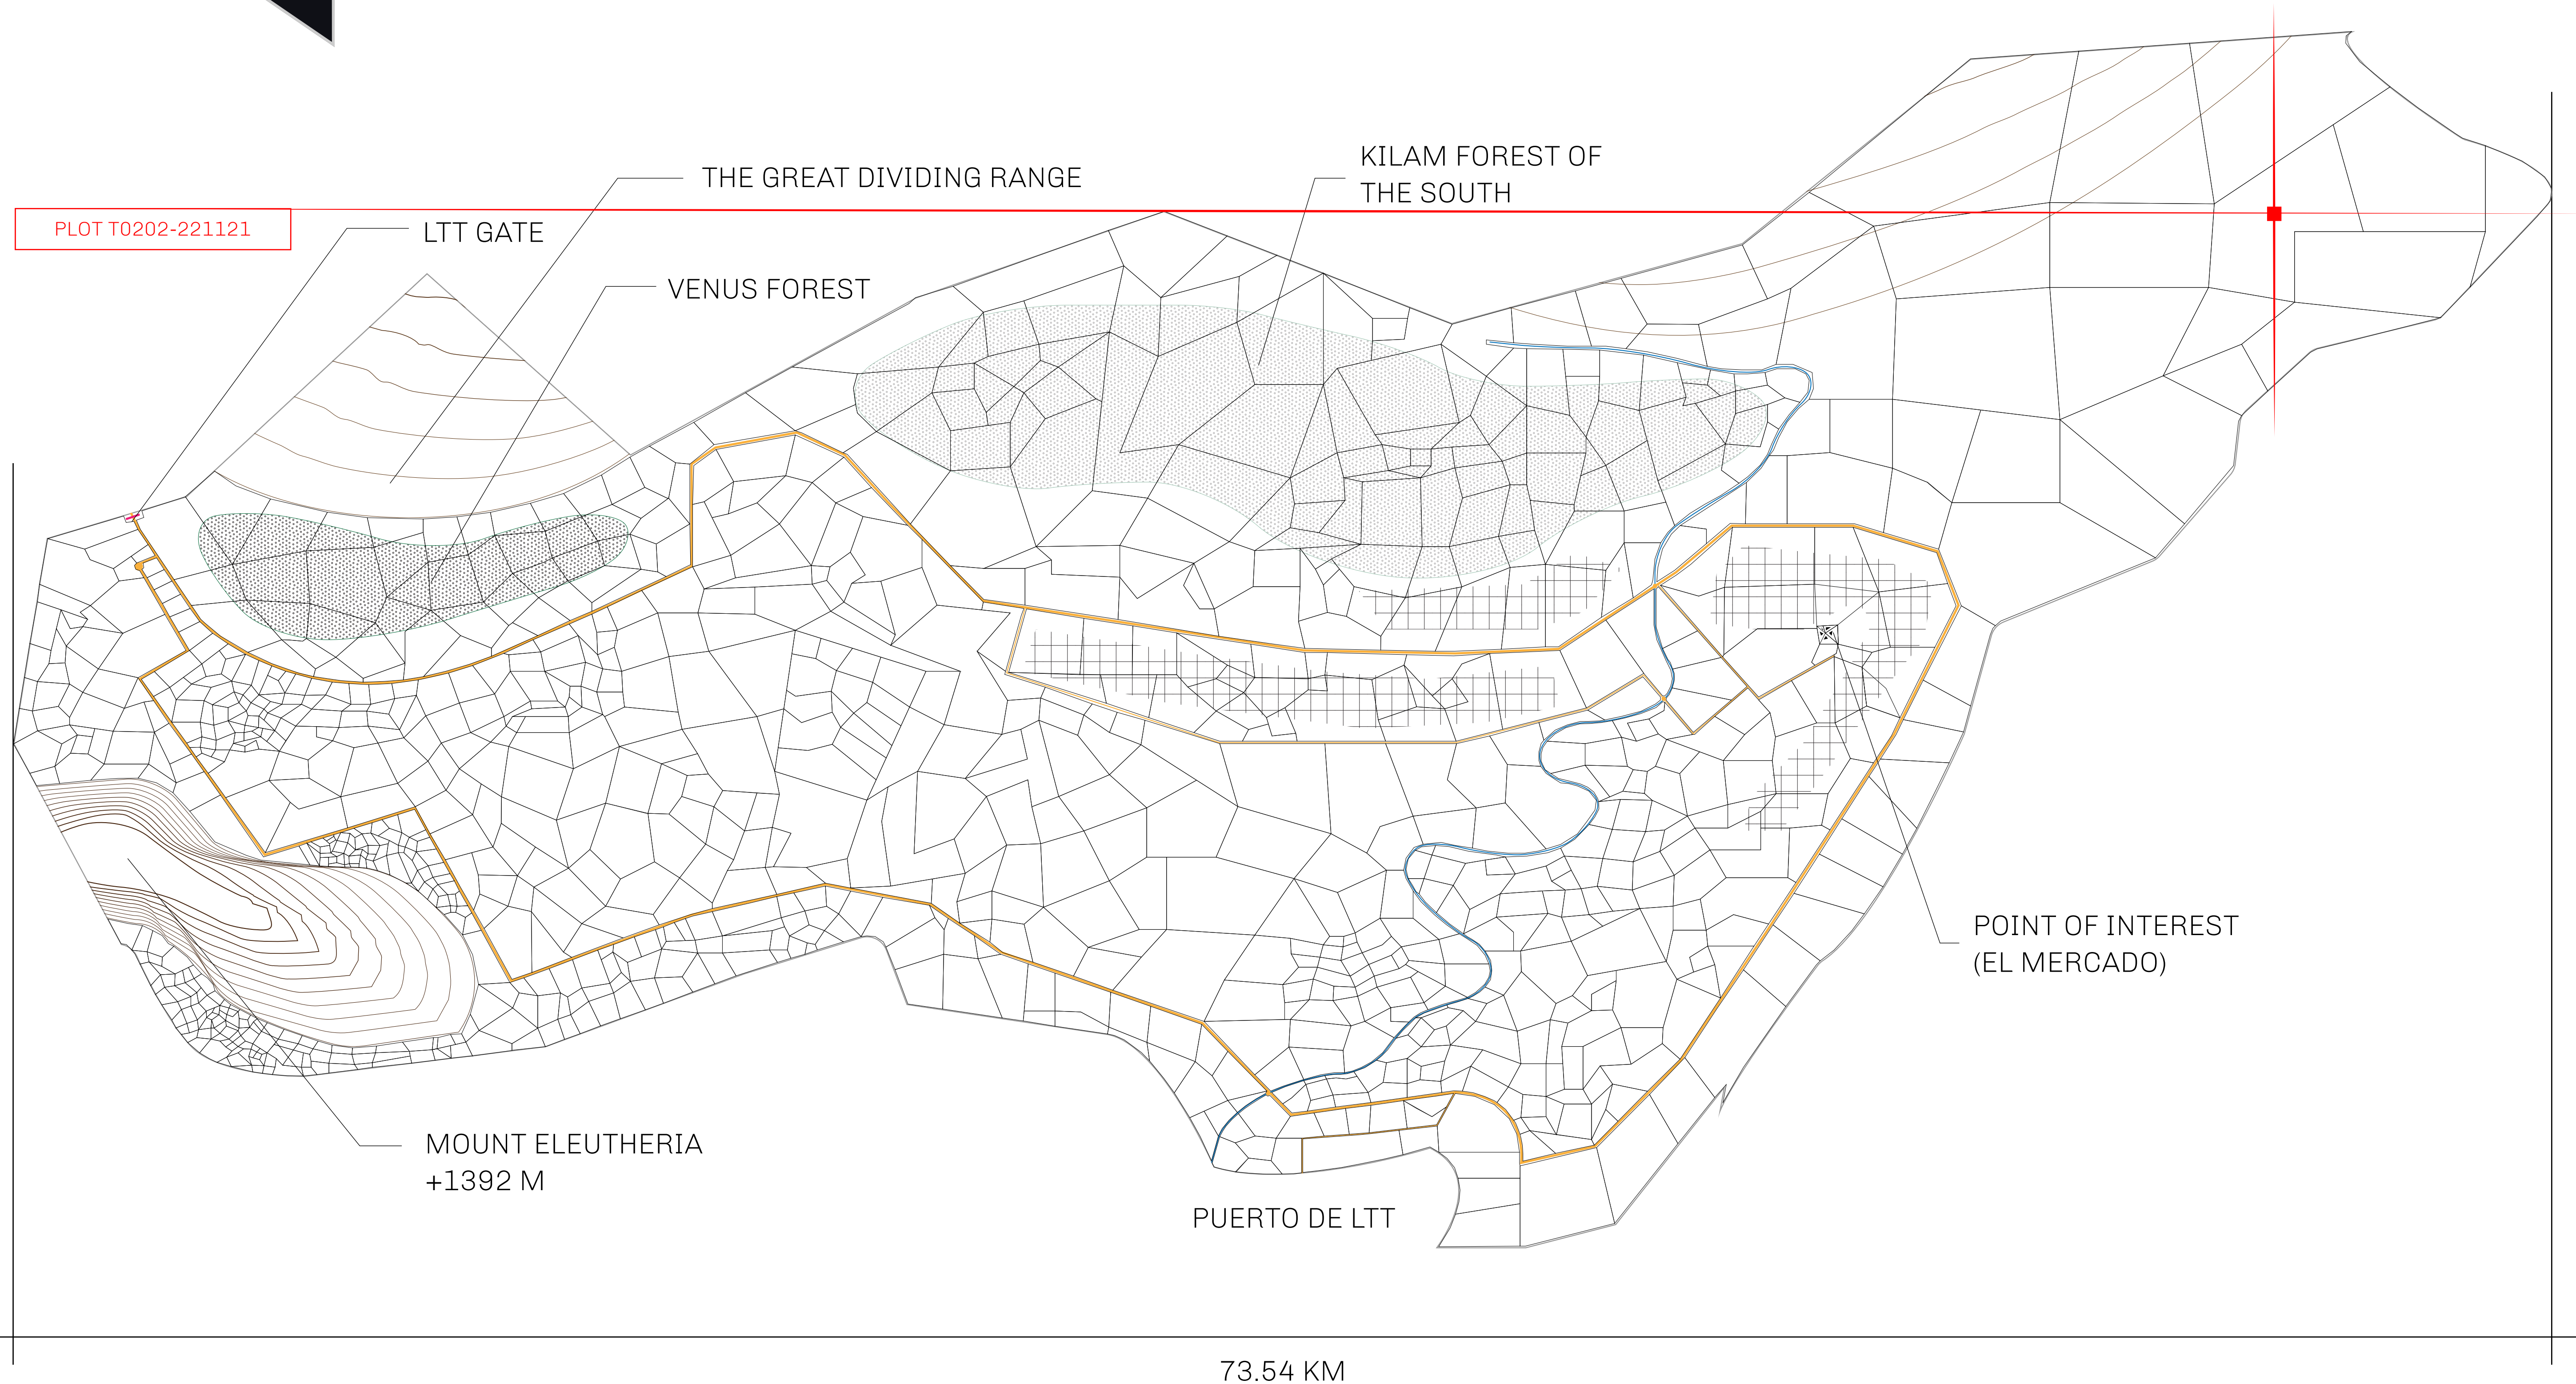

LOOT NFT WORLD

THE SPANISH ARMADA

The most flamboyant of all of the states, this Spanish-speaking territory houses a clash of cultures. From the LTT trades in the El Mercado district to the solicitations for invites to the Great Empire, and even the traveling Caravans, it is a transient place; people are always on the move on the way to the Great Empire or a trek through the Dividing Range to the Royaume De Satoshi. Commerce uses derivations of LTT such as LTTE, LTTB, and LTTC.

GEOGRAPHY

COASTLINE	193.03 KM (119.94 MILES)
BORDERS	OCEAN, THE GREAT EMPIRE
HIGHEST POINT	MT ELEUTHERIA +1392 M
LOWEST POINT	PUERTO DE LTT 0 M
PLOTS	1045
SCALE	1:50000

H.M. LNFT Land Registry		TITLE NUMBER	
		T0202-221121	
ADMINISTRATIVE AREA	TERRITORIO LTT ST	ISSUED 22 November 2021 <i>bl.</i>	SCALE 1/50000
OWNER ENTITLEMENT	Type W-T: Share of 0.1% of all BUN sales (rewarded in Credits) plus 1% of all LTT redeemed based on number of NFT Stories minted; Mint 4 NFT Stories		

PLOT T0202
BOUNDARY: 16.19 KM

PLOT T0204

PLOT T0201

OFFICIAL PERSPECTIVE SHEET FOR FILING
Indicate vantage point for each drawing. Copy and
mark each sheet required prior to filing.

Guide - Vantage point should be
indicated as shown in the diagram: