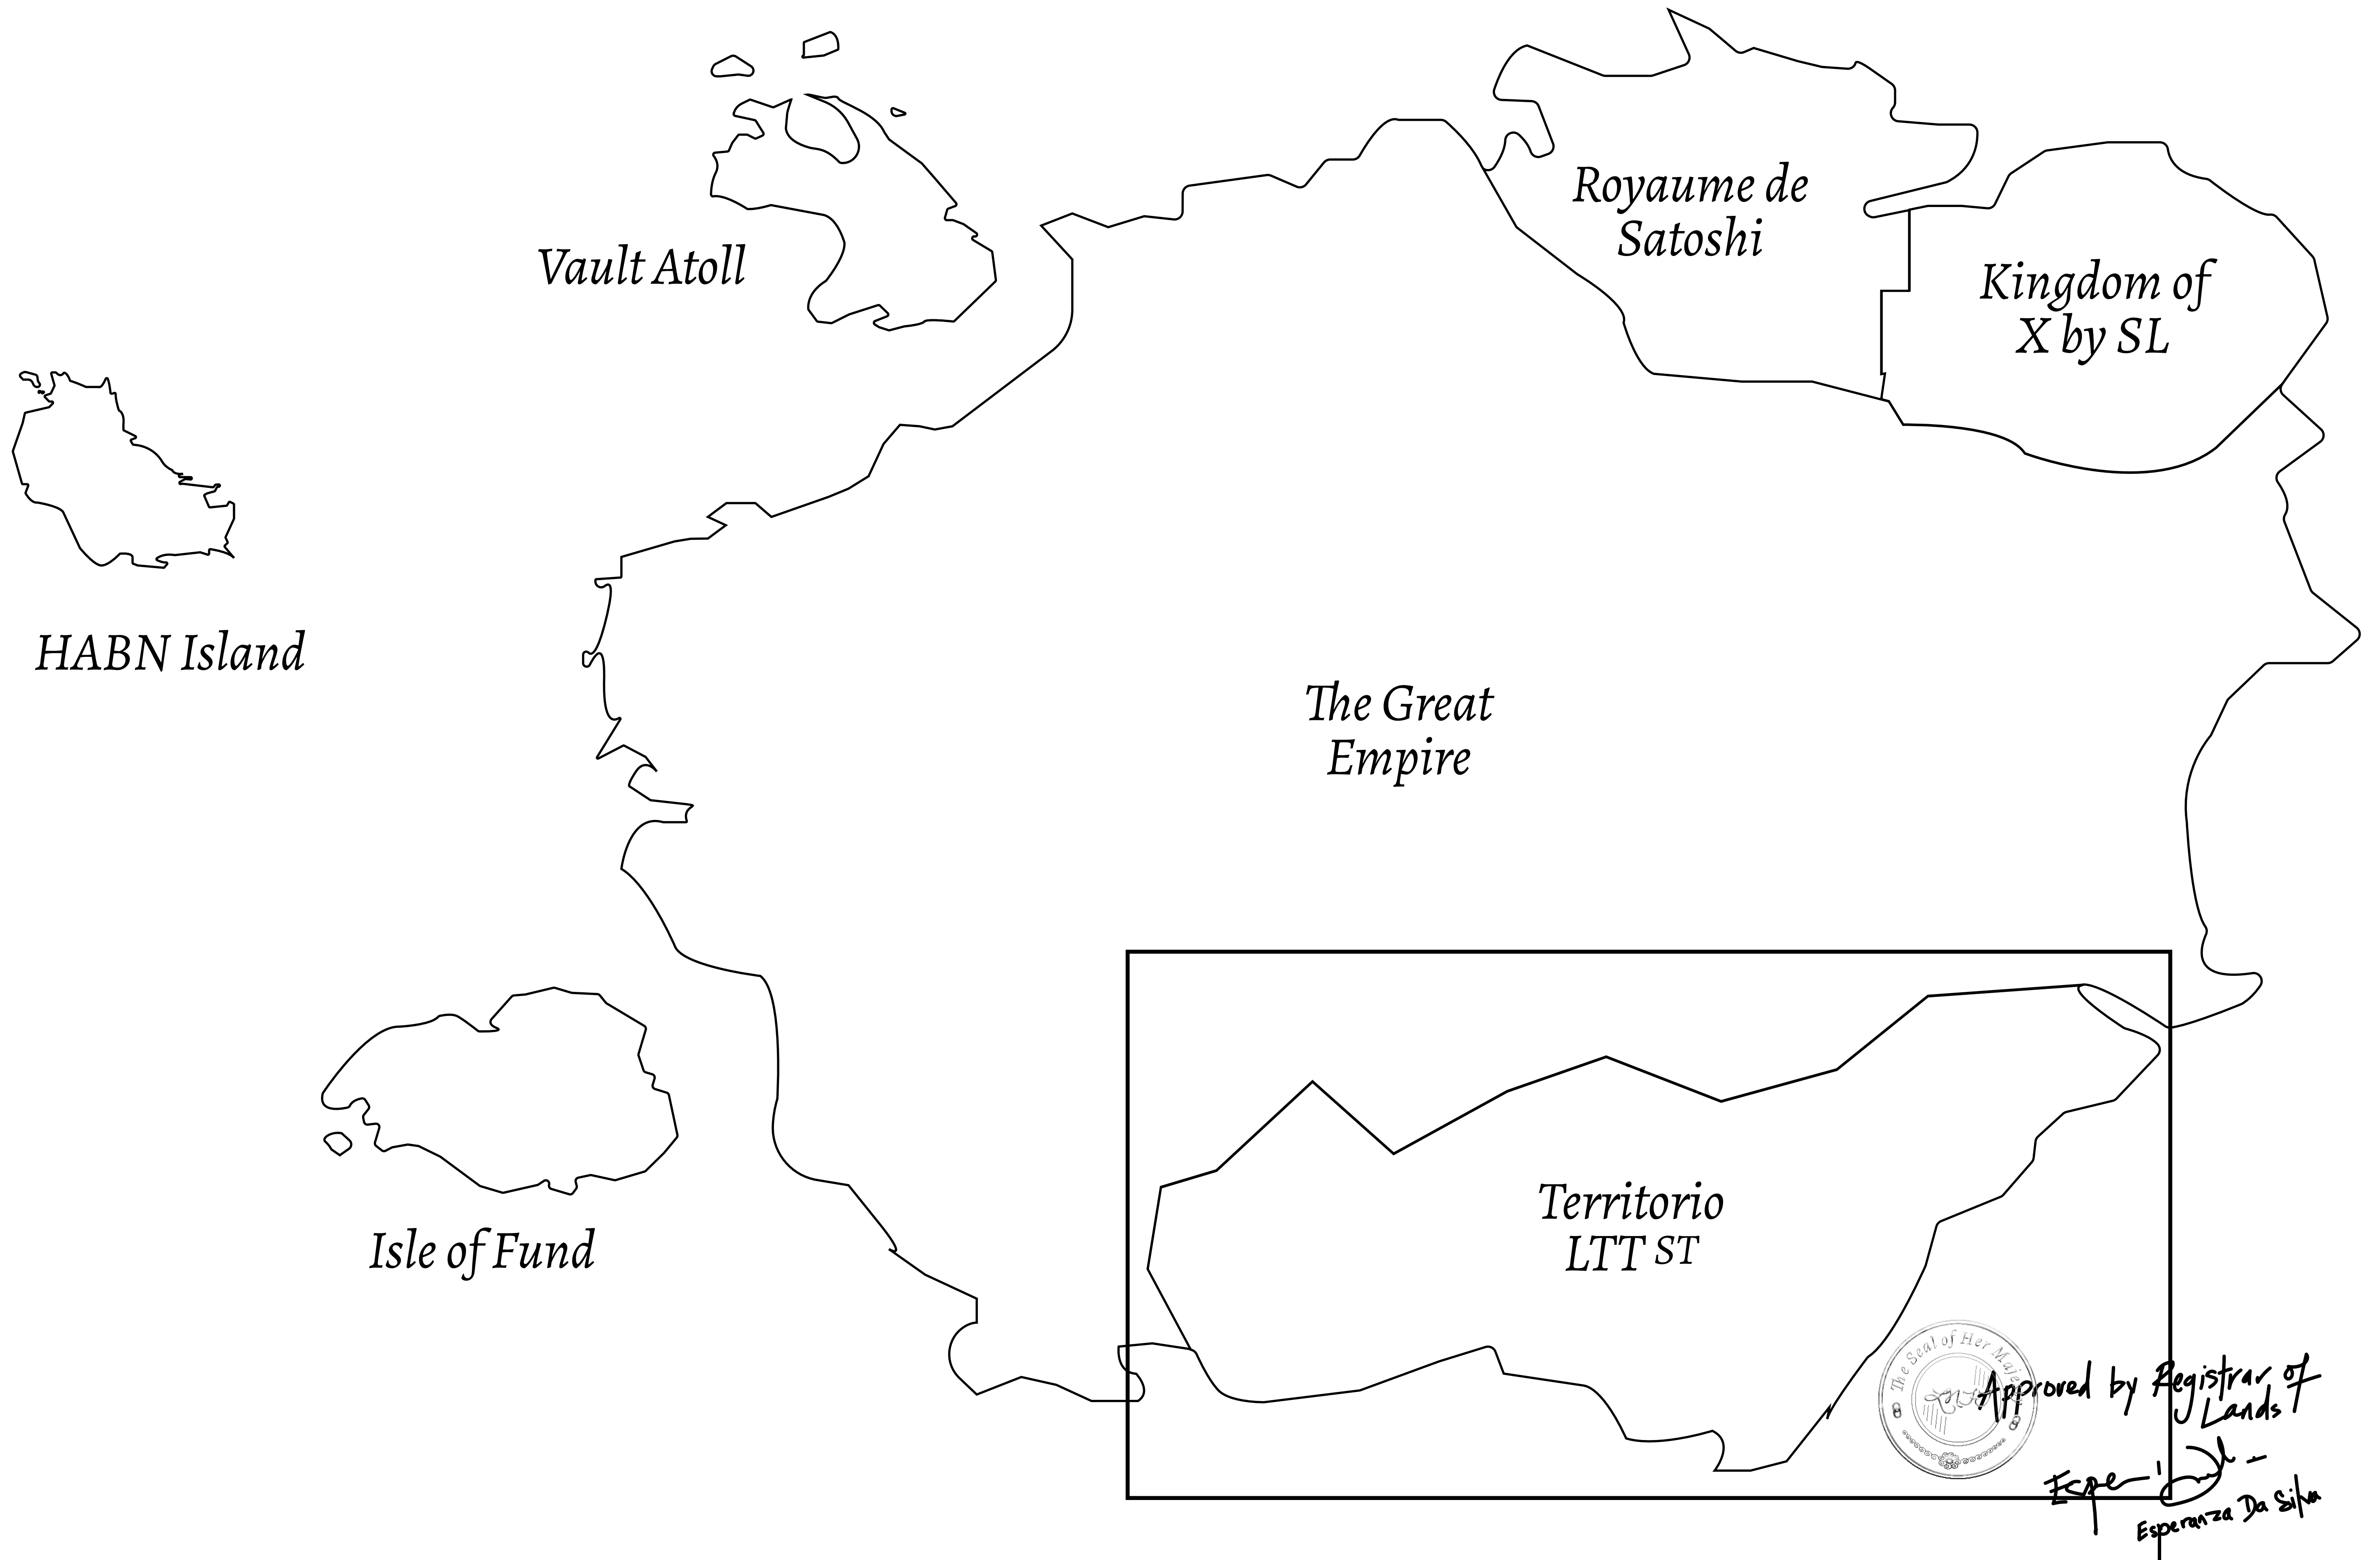

### THE SPANISH ARMADA

The most flamboyant of all of the states, this Spanish-speaking territory houses a clash of cultures. From the LTT trades in the El Mercado district to the solicitations for invites to the Great Empire, and even the traveling Caravans, it is a transient place; people are always on the move on the way to the Great Empire or a trek through the Dividing Range to the Royaume De Satoshi. Commerce uses derivations of LTT such as LTTE, LTTB, and LTTC.

### GEOGRAPHY

COASTLINE	193.03 KM (119.94 MILES)
BORDERS	OCEAN, THE GREAT EMPIRE
HIGHEST POINT	MT ELEUTHERIA +1392 M
LOWEST POINT	PUERTO DE LTT 0 M
PLOTS	1045
SCALE	1:50000

<b>H.M. LNFT Land Registry</b>		TITLE NUMBER	
		<b>T0194-221121</b>	
ADMINISTRATIVE AREA	<b>TERRITORIO LTT ST</b>	ISSUED <b>22 November 2021</b> <i>bl.</i>	SCALE <b>1/50000</b>
OWNER ENTITLEMENT	<b>Type W-T: Share of 0.1% of all BUN sales (rewarded in Credits) plus 1% of all LTT redeemed based on number of NFT Stories minted; Mint 4 NFT Stories</b>		

THE GREAT EMPIRE  
BOUNDARY

THE GREAT  
DIVIDING RANGE

PLOT T0194  
BOUNDARY: 16.99 KM

PLOT T0203

T0193

PLOT T0202

**OFFICIAL PERSPECTIVE SHEET FOR FILING**  
Indicate vantage point for each drawing. Copy and mark each sheet required prior to filing.