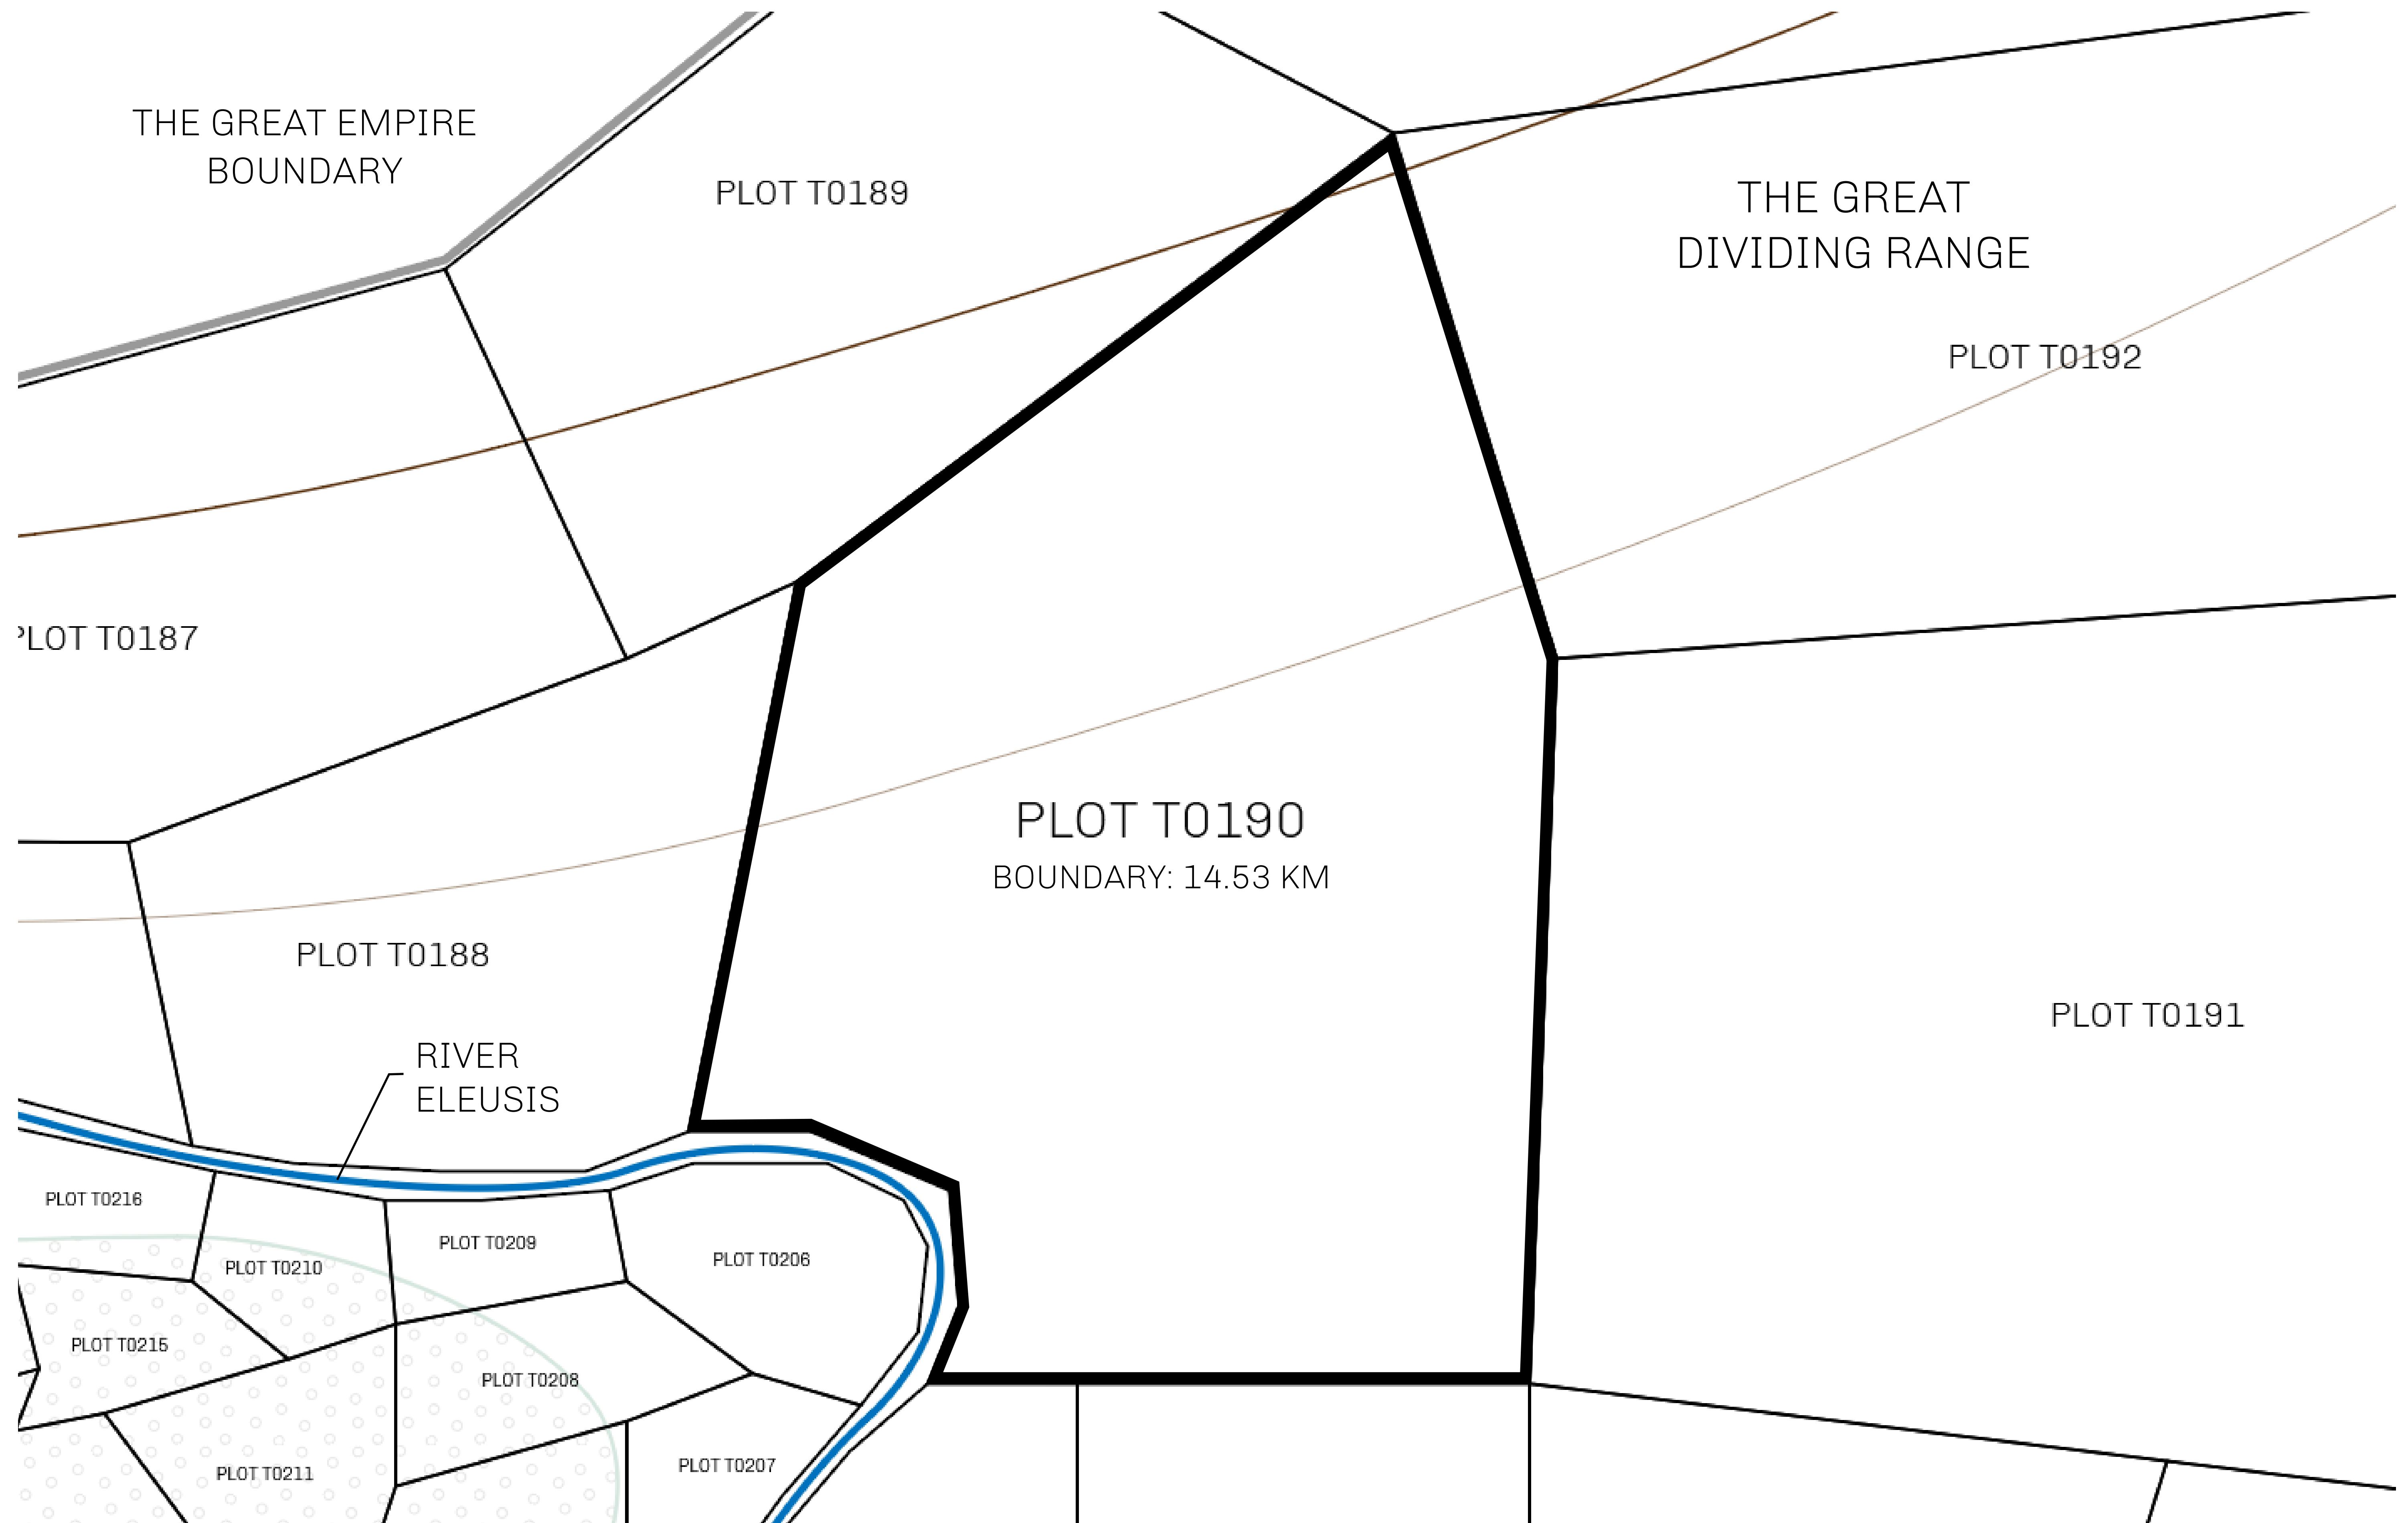

LOOT NFT WORLD

THE SPANISH ARMADA

The most flamboyant of all of the states, this Spanish-speaking territory houses a clash of cultures. From the LTT trades in the El Mercado district to the solicitations for invites to the Great Empire, and even the traveling Caravans, it is a transient place; people are always on the move on the way to the Great Empire or a trek through the Dividing Range to the Royaume De Satoshi. Commerce uses derivations of LTT such as LTTE, LTTB, and LTTC.

GEOGRAPHY

COASTLINE	193.03 KM (119.94 MILES)
BORDERS	OCEAN, THE GREAT EMPIRE
HIGHEST POINT	MT ELEUTHERIA +1392 M
LOWEST POINT	PUERTO DE LTT 0 M
PLOTS	1045
SCALE	1:50000

H.M. LNFT Land Registry		TITLE NUMBER	
		T0190-221121	
ADMINISTRATIVE AREA	TERRITORIO LTT ST	ISSUED 22 November 2021 <i>BJ.</i>	SCALE 1/50000
OWNER ENTITLEMENT	Type W-T: Share of 0.1% of all BUN sales (rewarded in Credits) plus 1% of all LTT redeemed based on number of NFT Stories minted; Mint 4 NFT Stories		

OFFICIAL PERSPECTIVE SHEET FOR FILING
Indicate vantage point for each drawing. Copy and
mark each sheet required prior to filing.

Guide - Vantage point should be
indicated as shown in the diagram: