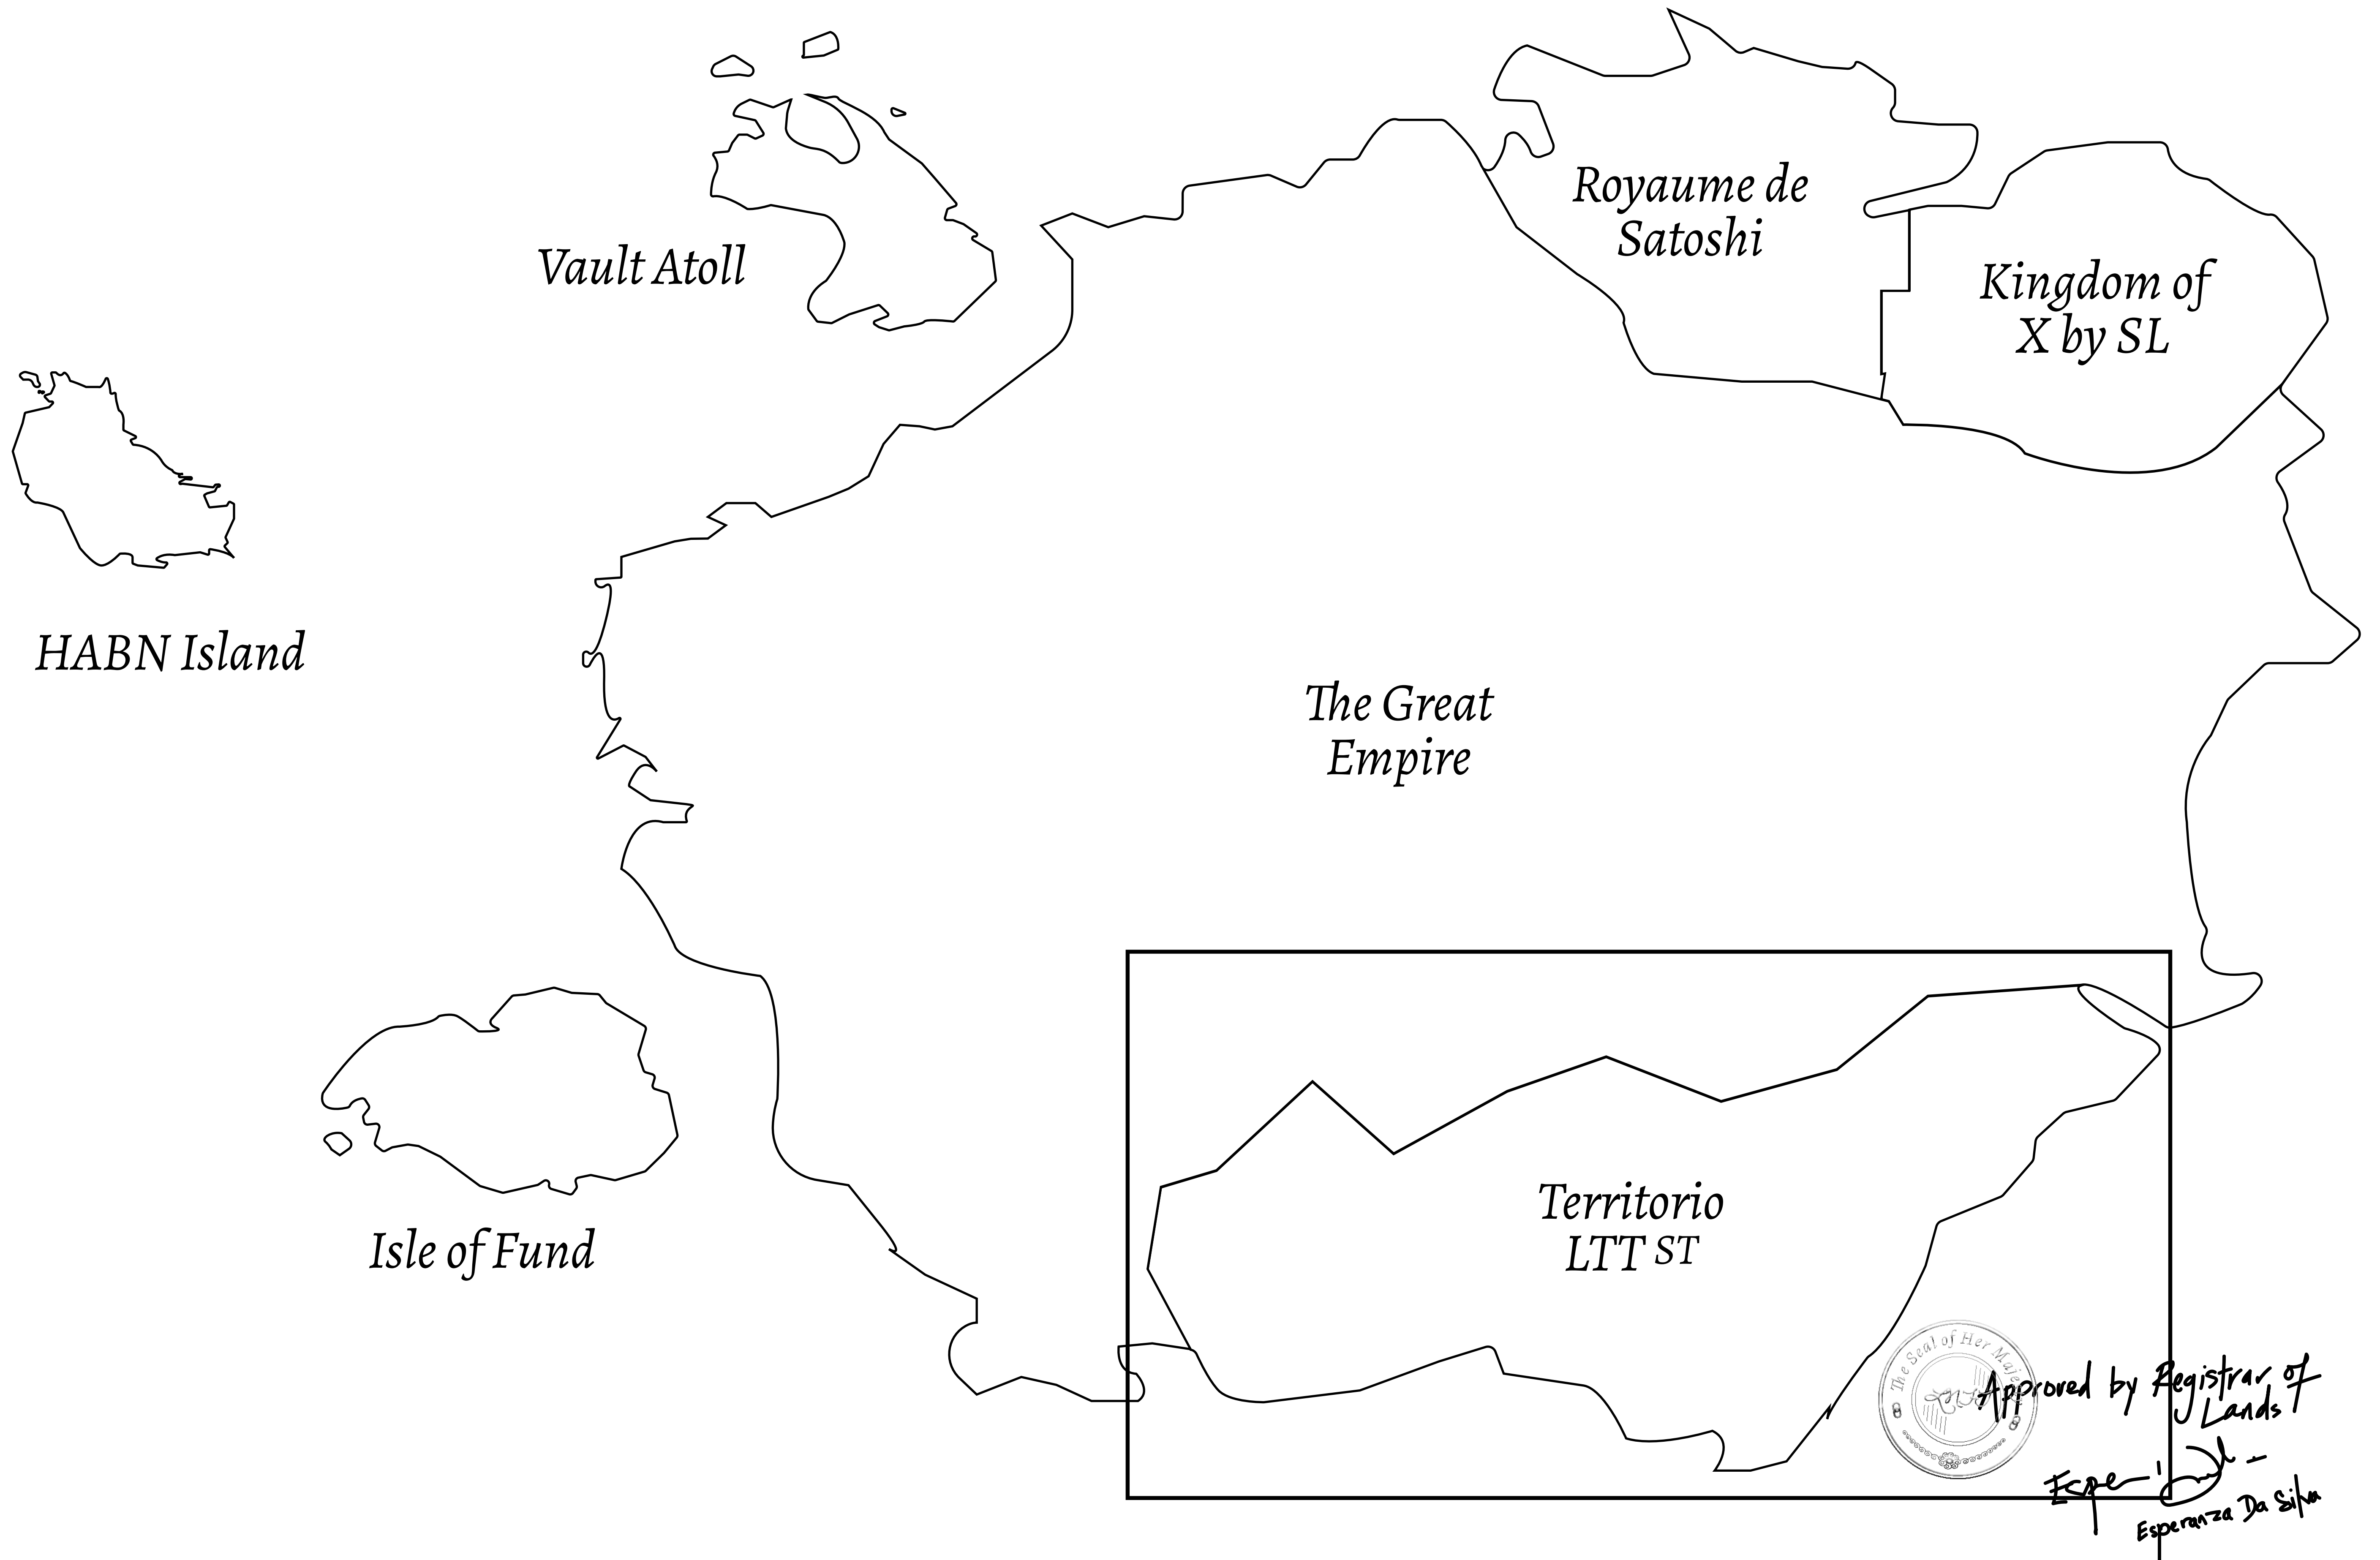

LOOT NFT WORLD

THE SPANISH ARMADA

The most flamboyant of all of the states, this Spanish-speaking territory houses a clash of cultures. From the LTT trades in the El Mercado district to the solicitations for invites to the Great Empire, and even the traveling Caravans, it is a transient place; people are always on the move on the way to the Great Empire or a trek through the Dividing Range to the Royaume De Satoshi. Commerce uses derivations of LTT such as LTTE, LTTB, and LTTC.

GEOGRAPHY

COASTLINE	193.03 KM (119.94 MILES)
BORDERS	OCEAN, THE GREAT EMPIRE
HIGHEST POINT	MT ELEUTHERIA +1392 M
LOWEST POINT	PUERTO DE LTT 0 M
PLOTS	1045
SCALE	1:50000

H.M. LNFT Land Registry		TITLE NUMBER	
		T0190-221121	
ADMINISTRATIVE AREA	TERRITORIO LTT ST	ISSUED 22 November 2021 <i>BJ.</i>	SCALE 1/50000
OWNER ENTITLEMENT	Type W-T: Share of 0.1% of all BUN sales (rewarded in Credits) plus 1% of all LTT redeemed based on number of NFT Stories minted; Mint 4 NFT Stories		