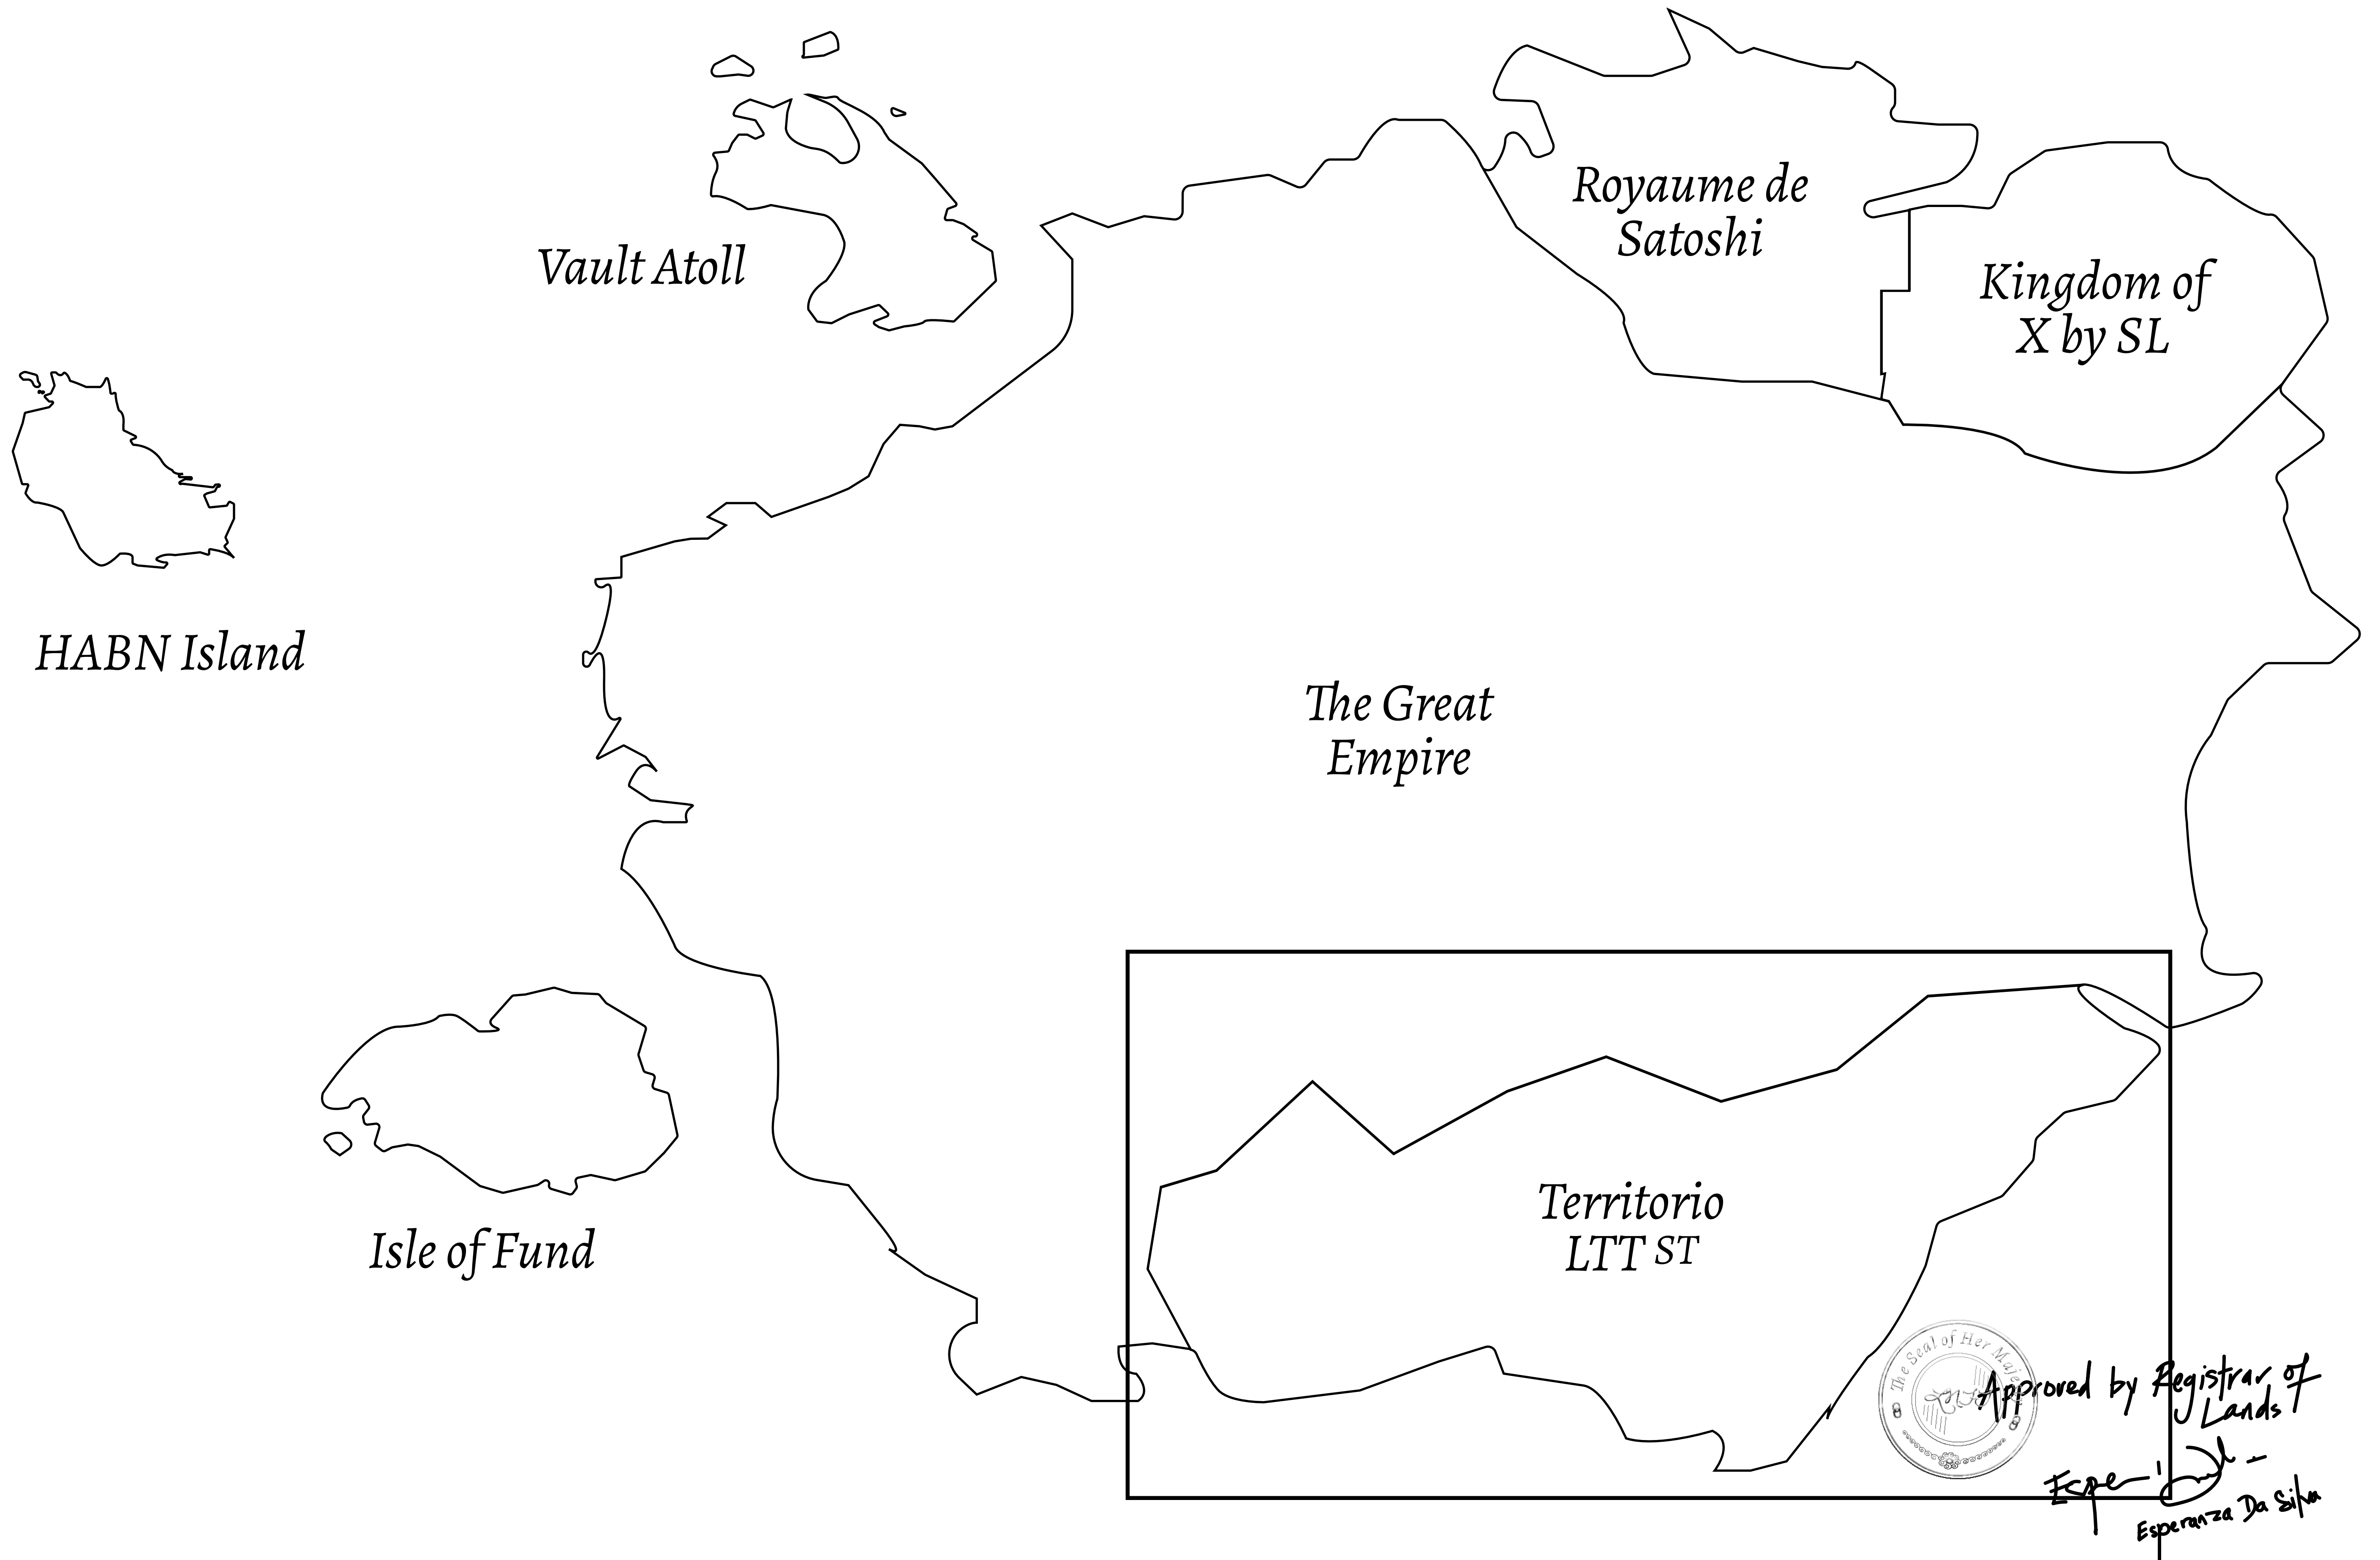

LOOT NFT WORLD

THE SPANISH ARMADA

The most flamboyant of all of the states, this Spanish-speaking territory houses a clash of cultures. From the LTT trades in the El Mercado district to the solicitations for invites to the Great Empire, and even the traveling Caravans, it is a transient place; people are always on the move on the way to the Great Empire or a trek through the Dividing Range to the Royaume De Satoshi. Commerce uses derivations of LTT such as LTTE, LTTB, and LTTC.

GEOGRAPHY

COASTLINE	193.03 KM (119.94 MILES)
BORDERS	OCEAN, THE GREAT EMPIRE
HIGHEST POINT	MT ELEUTHERIA +1392 M
LOWEST POINT	PUERTO DE LTT 0 M
PLOTS	1045
SCALE	1:50000

H.M. LNFT Land Registry		TITLE NUMBER	
		T0159-221121	
ADMINISTRATIVE AREA	TERRITORIO LTT ST	ISSUED 22 November 2021 <i>bl.</i>	SCALE 1/50000
OWNER ENTITLEMENT	Type W-T: Share of 0.1% of all BUN sales (rewarded in Credits) plus 1% of all LTT redeemed based on number of NFT Stories minted; Mint 4 NFT Stories		

PLOT T0159
BOUNDARY: 3.37 KM

PLOT T0160

T0155

OFFICIAL PERSPECTIVE SHEET FOR FILING
Indicate vantage point for each drawing. Copy and
mark each sheet required prior to filing.

Guide - Vantage point should be
indicated as shown in the diagram: