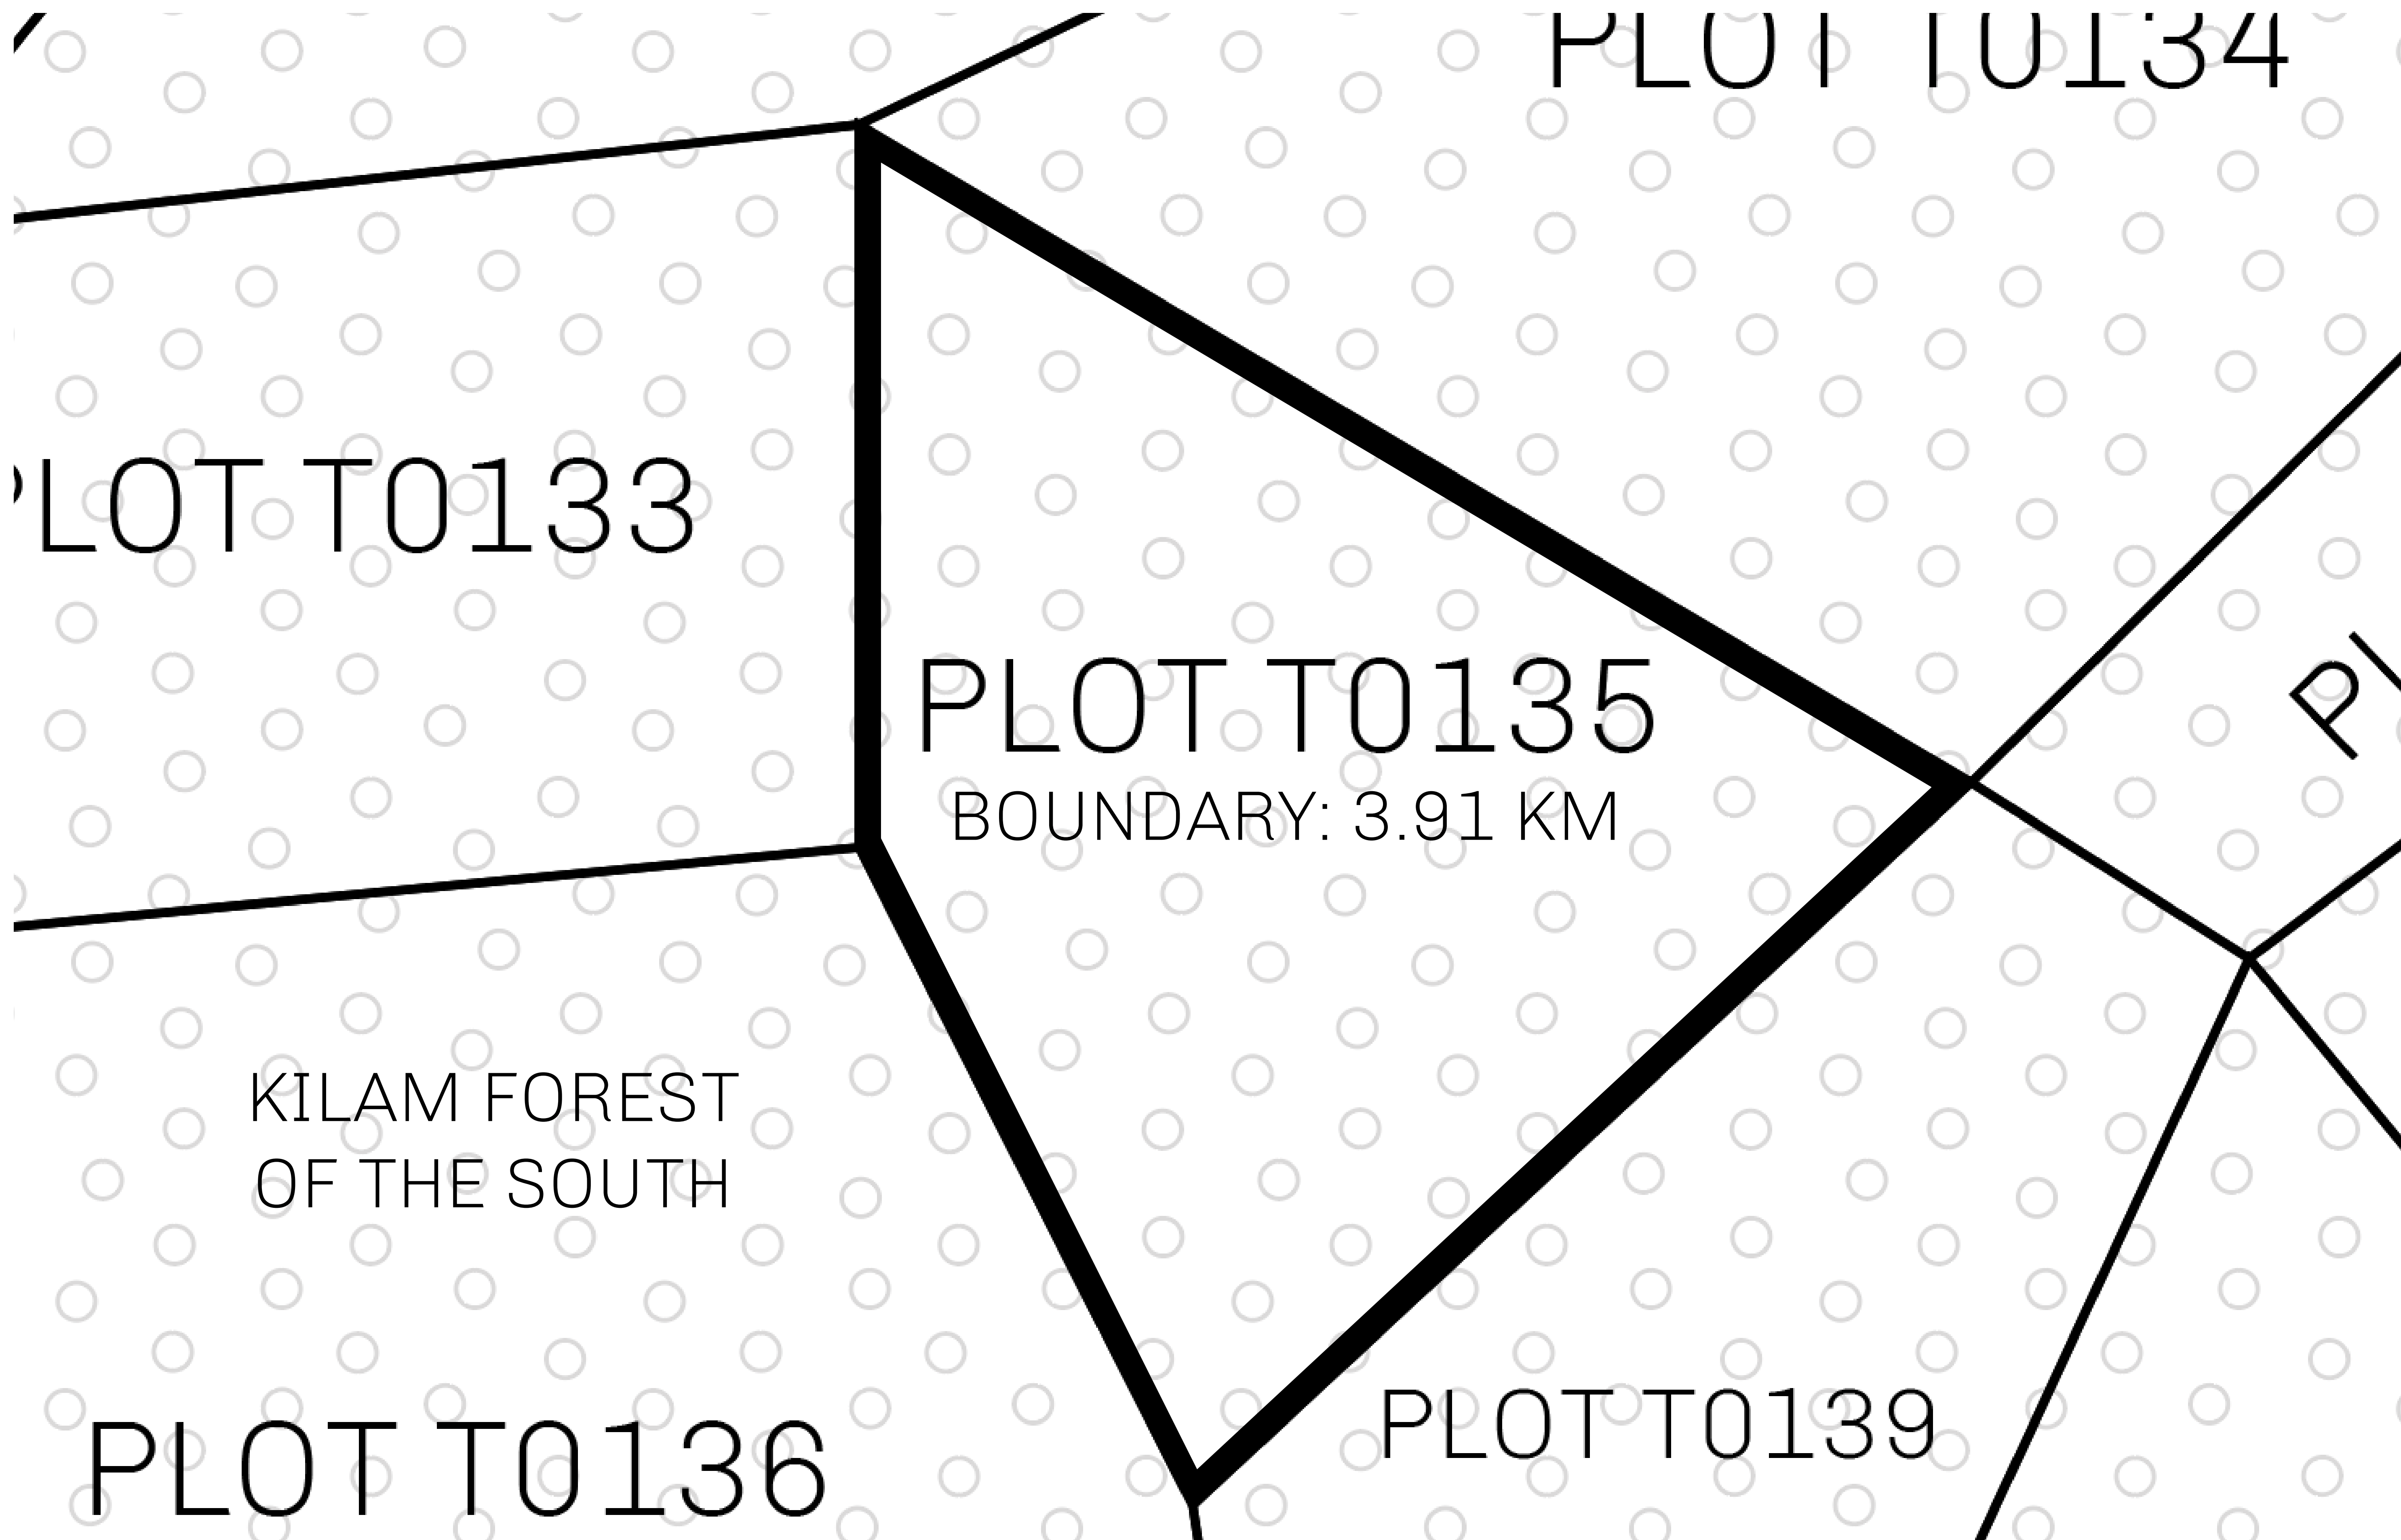

LOOT NFT WORLD

THE SPANISH ARMADA

The most flamboyant of all of the states, this Spanish-speaking territory houses a clash of cultures. From the LTT trades in the El Mercado district to the solicitations for invites to the Great Empire, and even the traveling Caravans, it is a transient place; people are always on the move on the way to the Great Empire or a trek through the Dividing Range to the Royaume De Satoshi. Commerce uses derivations of LTT such as LTTE, LTTB, and LTTC.

GEOGRAPHY

COASTLINE	193.03 KM (119.94 MILES)
BORDERS	OCEAN, THE GREAT EMPIRE
HIGHEST POINT	MT ELEUTHERIA +1392 M
LOWEST POINT	PUERTO DE LTT 0 M
PLOTS	1045
SCALE	1:50000

H.M. LNFT Land Registry		TITLE NUMBER T0135-221121	
ADMINISTRATIVE AREA	TERRITORIO LTT ST	ISSUED 22 November 2021 <i>BJ</i>	SCALE 1/50000
OWNER ENTITLEMENT	Type W-T: Share of 0.1% of all BUN sales (rewarded in Credits) plus 1% of all LTT redeemed based on number of NFT Stories minted; Mint 4 NFT Stories		

OFFICIAL PERSPECTIVE SHEET FOR FILING
Indicate vantage point for each drawing. Copy and mark each sheet required prior to filing.

Guide - Vantage point should be indicated as shown in the diagram: