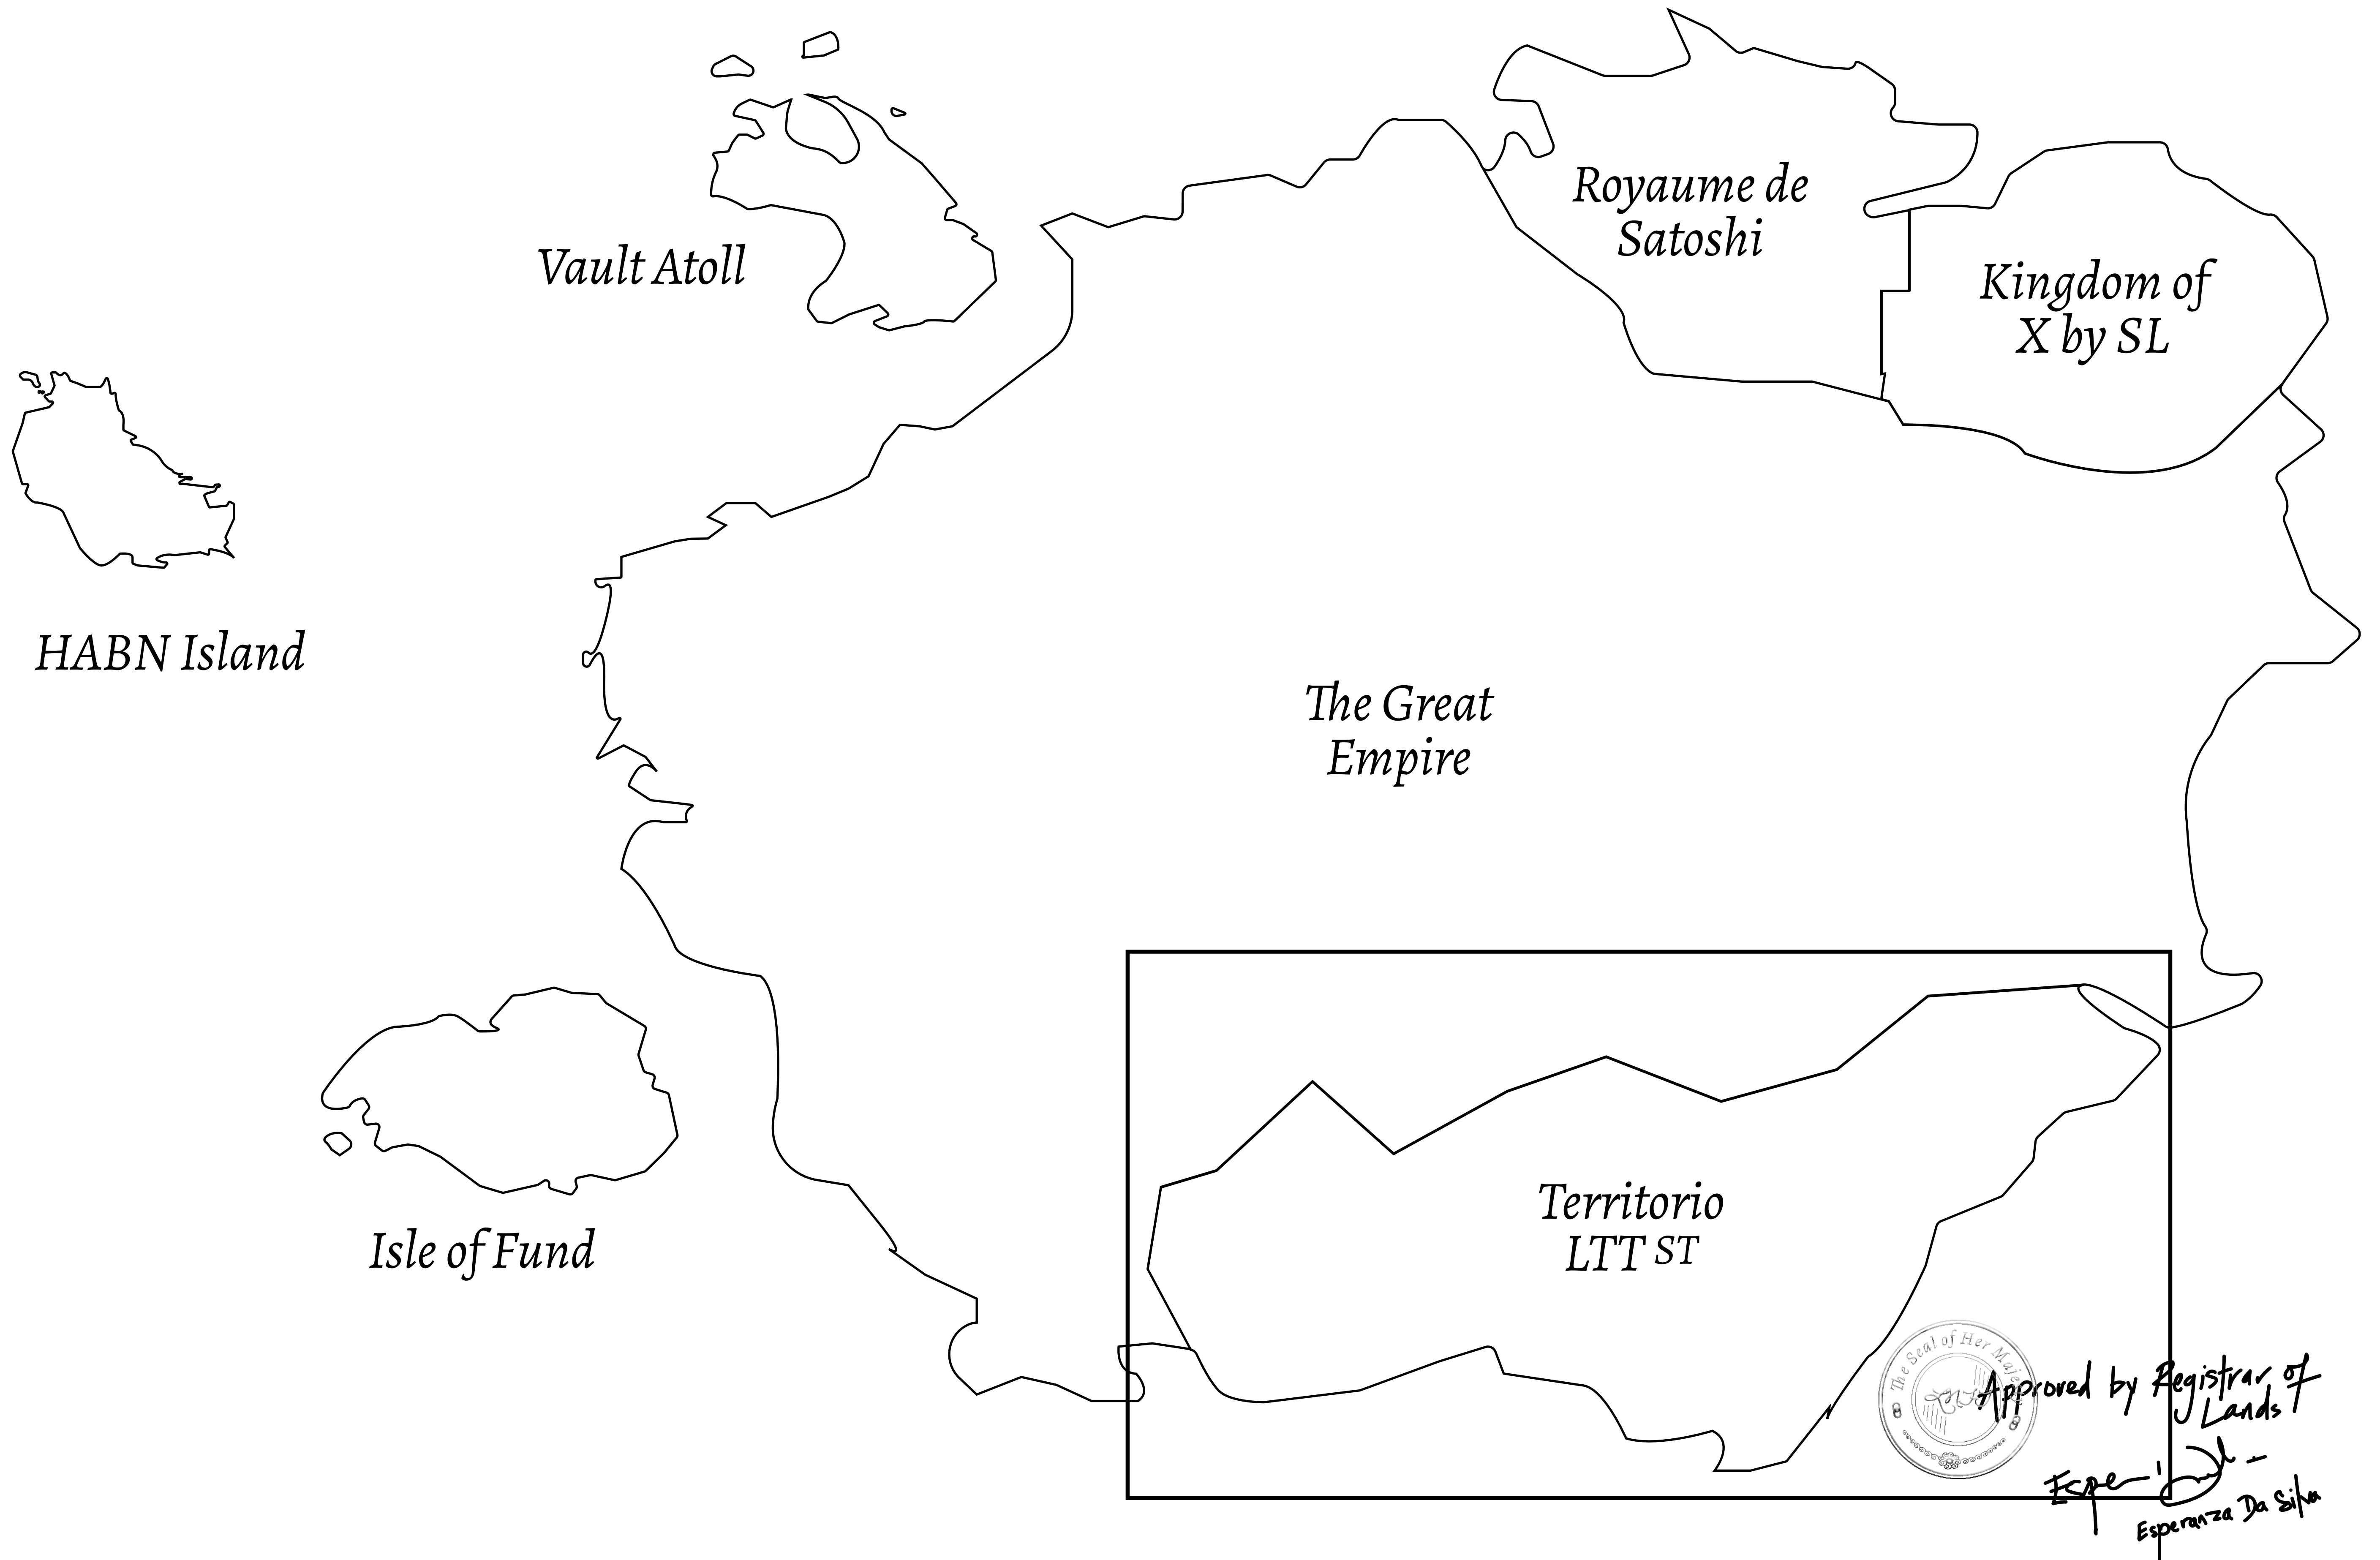

LOOT NFT WORLD

THE SPANISH ARMADA

The most flamboyant of all of the states, this Spanish-speaking territory houses a clash of cultures. From the LTT trades in the El Mercado district to the solicitations for invites to the Great Empire, and even the traveling Caravans, it is a transient place; people are always on the move on the way to the Great Empire or a trek through the Dividing Range to the Royaume De Satoshi. Commerce uses derivations of LTT such as LTTE, LTTB, and LTTC.

GEOGRAPHY

COASTLINE	193.03 KM (119.94 MILES)
BORDERS	OCEAN, THE GREAT EMPIRE
HIGHEST POINT	MT ELEUTHERIA +1392 M
LOWEST POINT	PUERTO DE LTT 0 M
PLOTS	1045
SCALE	1:50000

H.M. LNFT Land Registry		TITLE NUMBER T0135-221121	
ADMINISTRATIVE AREA	TERRITORIO LTT ST	ISSUED 22 November 2021 <i>BJ</i>	SCALE 1/50000
OWNER ENTITLEMENT	Type W-T: Share of 0.1% of all BUN sales (rewarded in Credits) plus 1% of all LTT redeemed based on number of NFT Stories minted; Mint 4 NFT Stories		