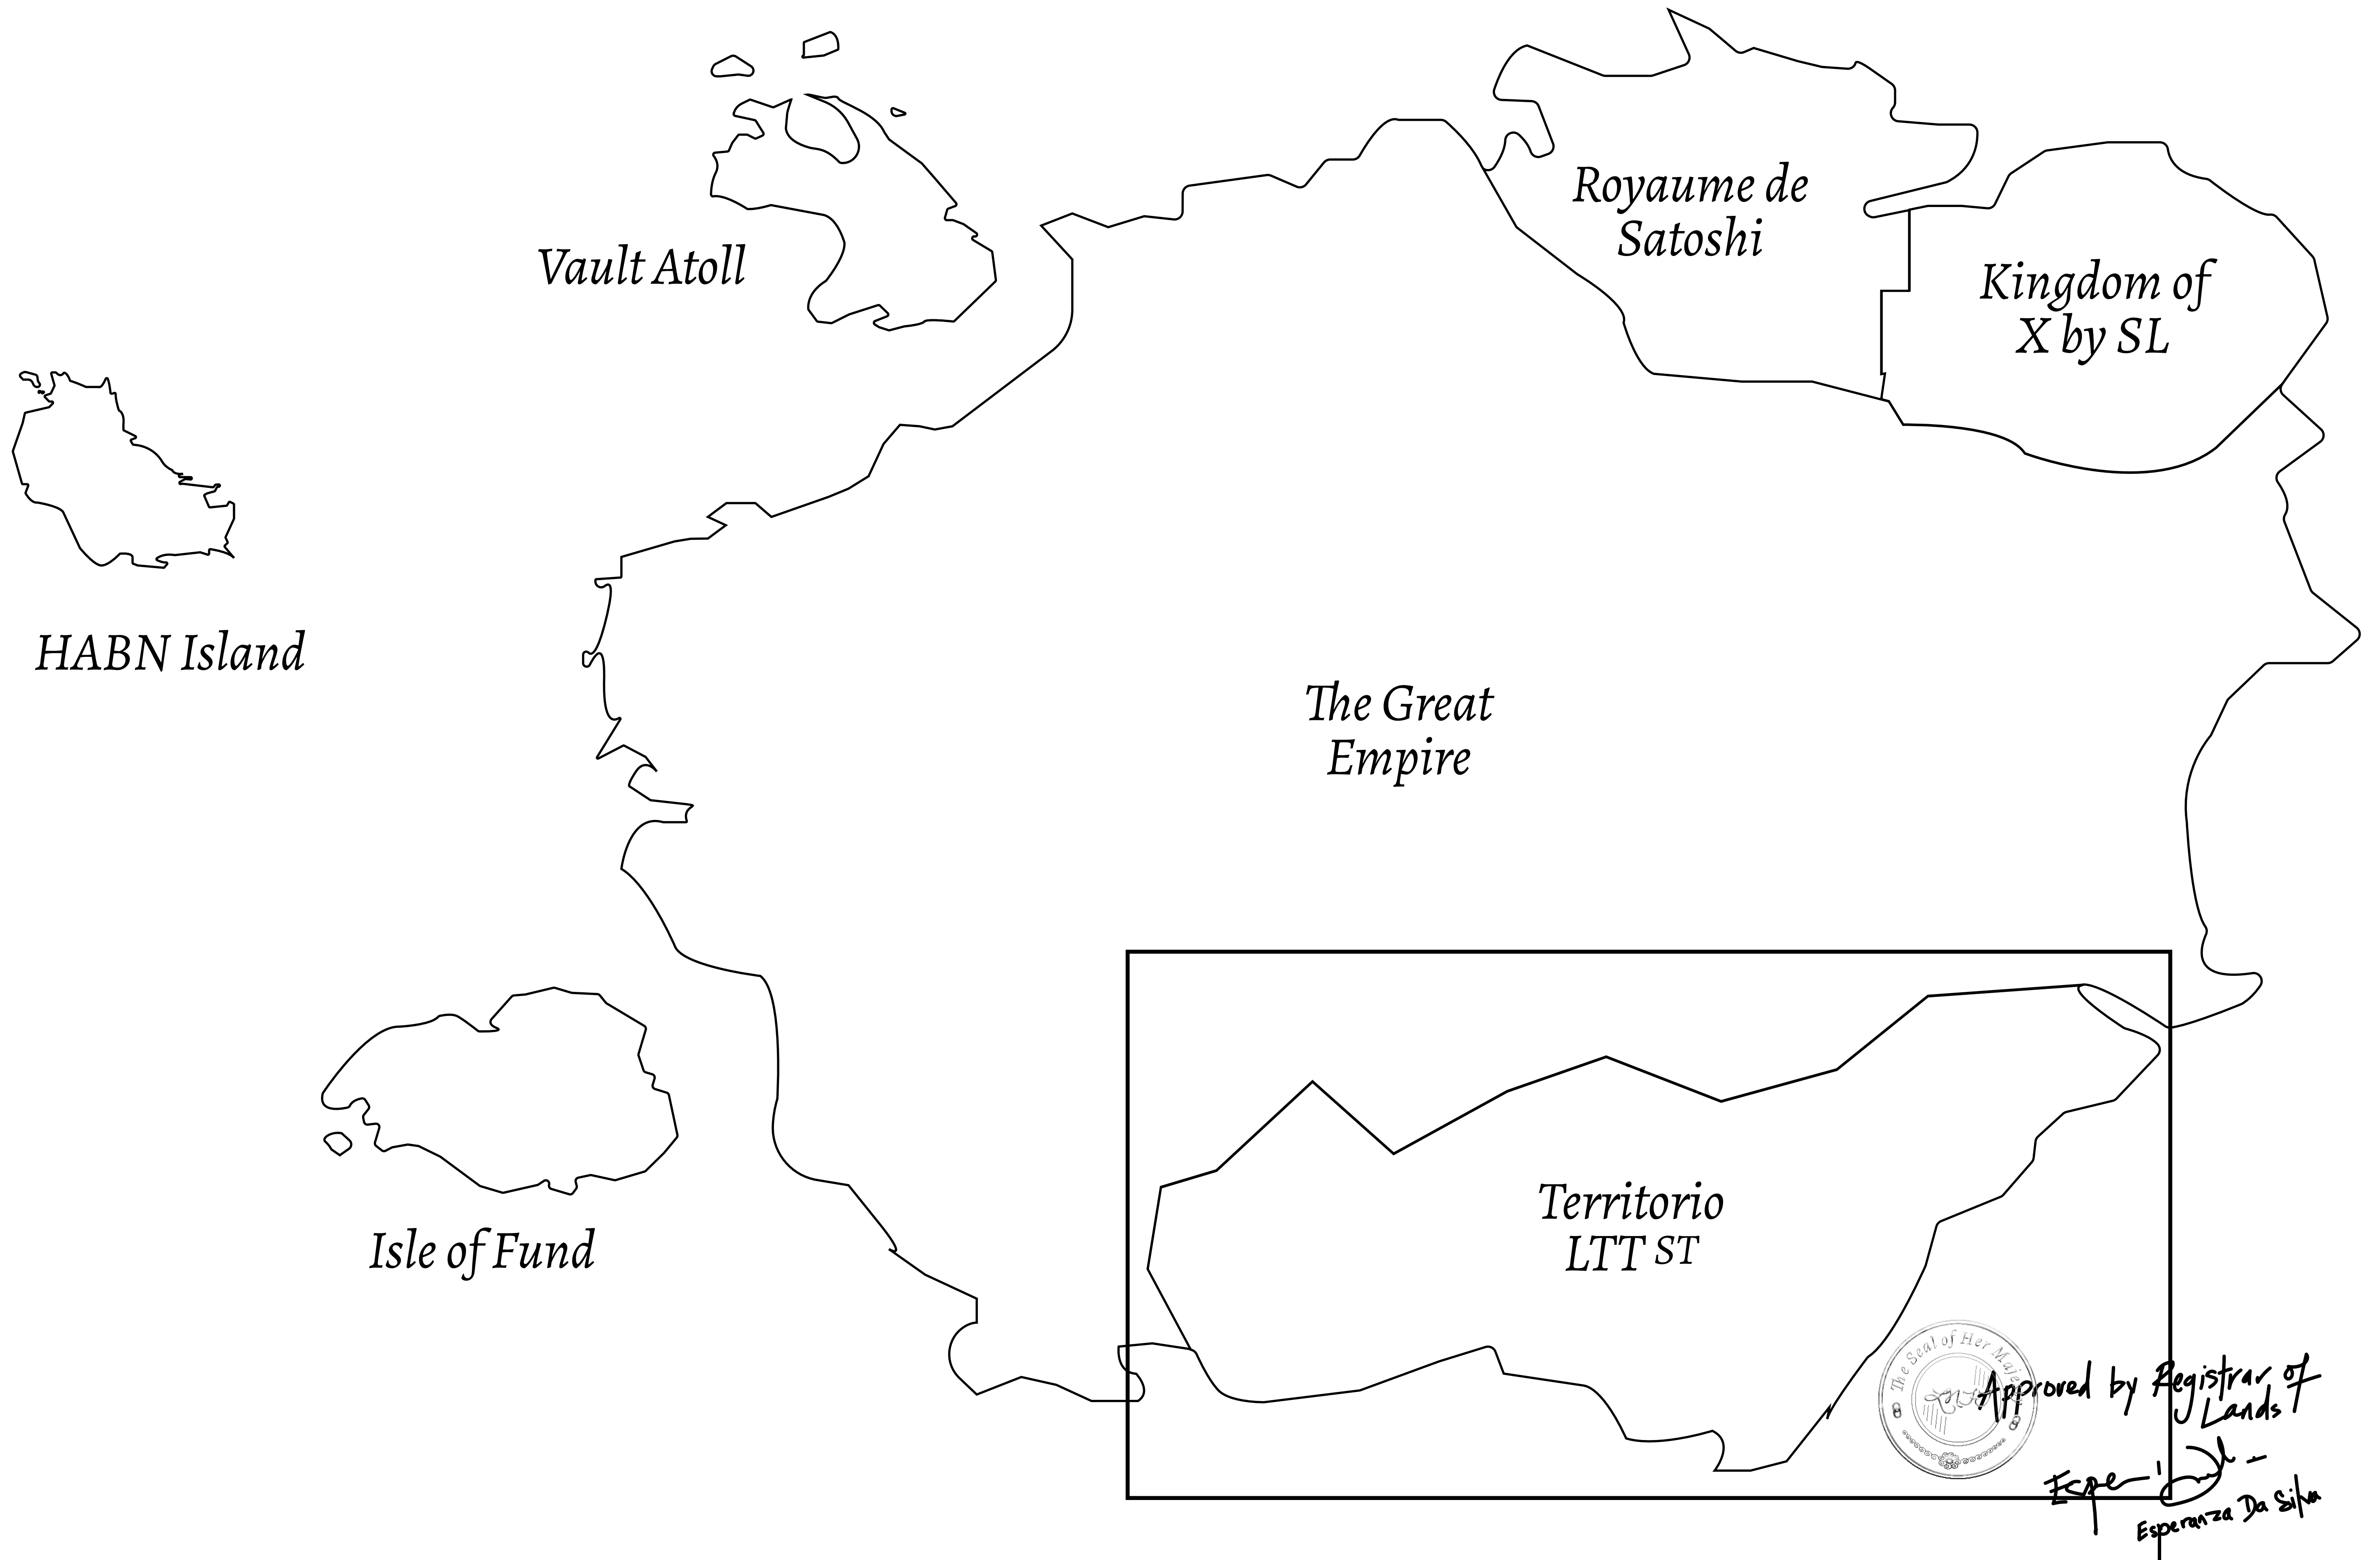

LOOT NFT WORLD

THE SPANISH ARMADA

The most flamboyant of all of the states, this Spanish-speaking territory houses a clash of cultures. From the LTT trades in the El Mercado district to the solicitations for invites to the Great Empire, and even the traveling Caravans, it is a transient place; people are always on the move on the way to the Great Empire or a trek through the Dividing Range to the Royaume De Satoshi. Commerce uses derivations of LTT such as LTTE, LTTB, and LTTC.

GEOGRAPHY

COASTLINE	193.03 KM (119.94 MILES)
BORDERS	OCEAN, THE GREAT EMPIRE
HIGHEST POINT	MT ELEUTHERIA +1392 M
LOWEST POINT	PUERTO DE LTT 0 M
PLOTS	1045
SCALE	1:50000

H.M. LNFT Land Registry		TITLE NUMBER	
		T0134-221121	
ADMINISTRATIVE AREA	TERRITORIO LTT ST	ISSUED 22 November 2021 <i>bl.</i>	SCALE 1/50000
OWNER ENTITLEMENT	Type W-T: Share of 0.1% of all BUN sales (rewarded in Credits) plus 1% of all LTT redeemed based on number of NFT Stories minted; Mint 4 NFT Stories		