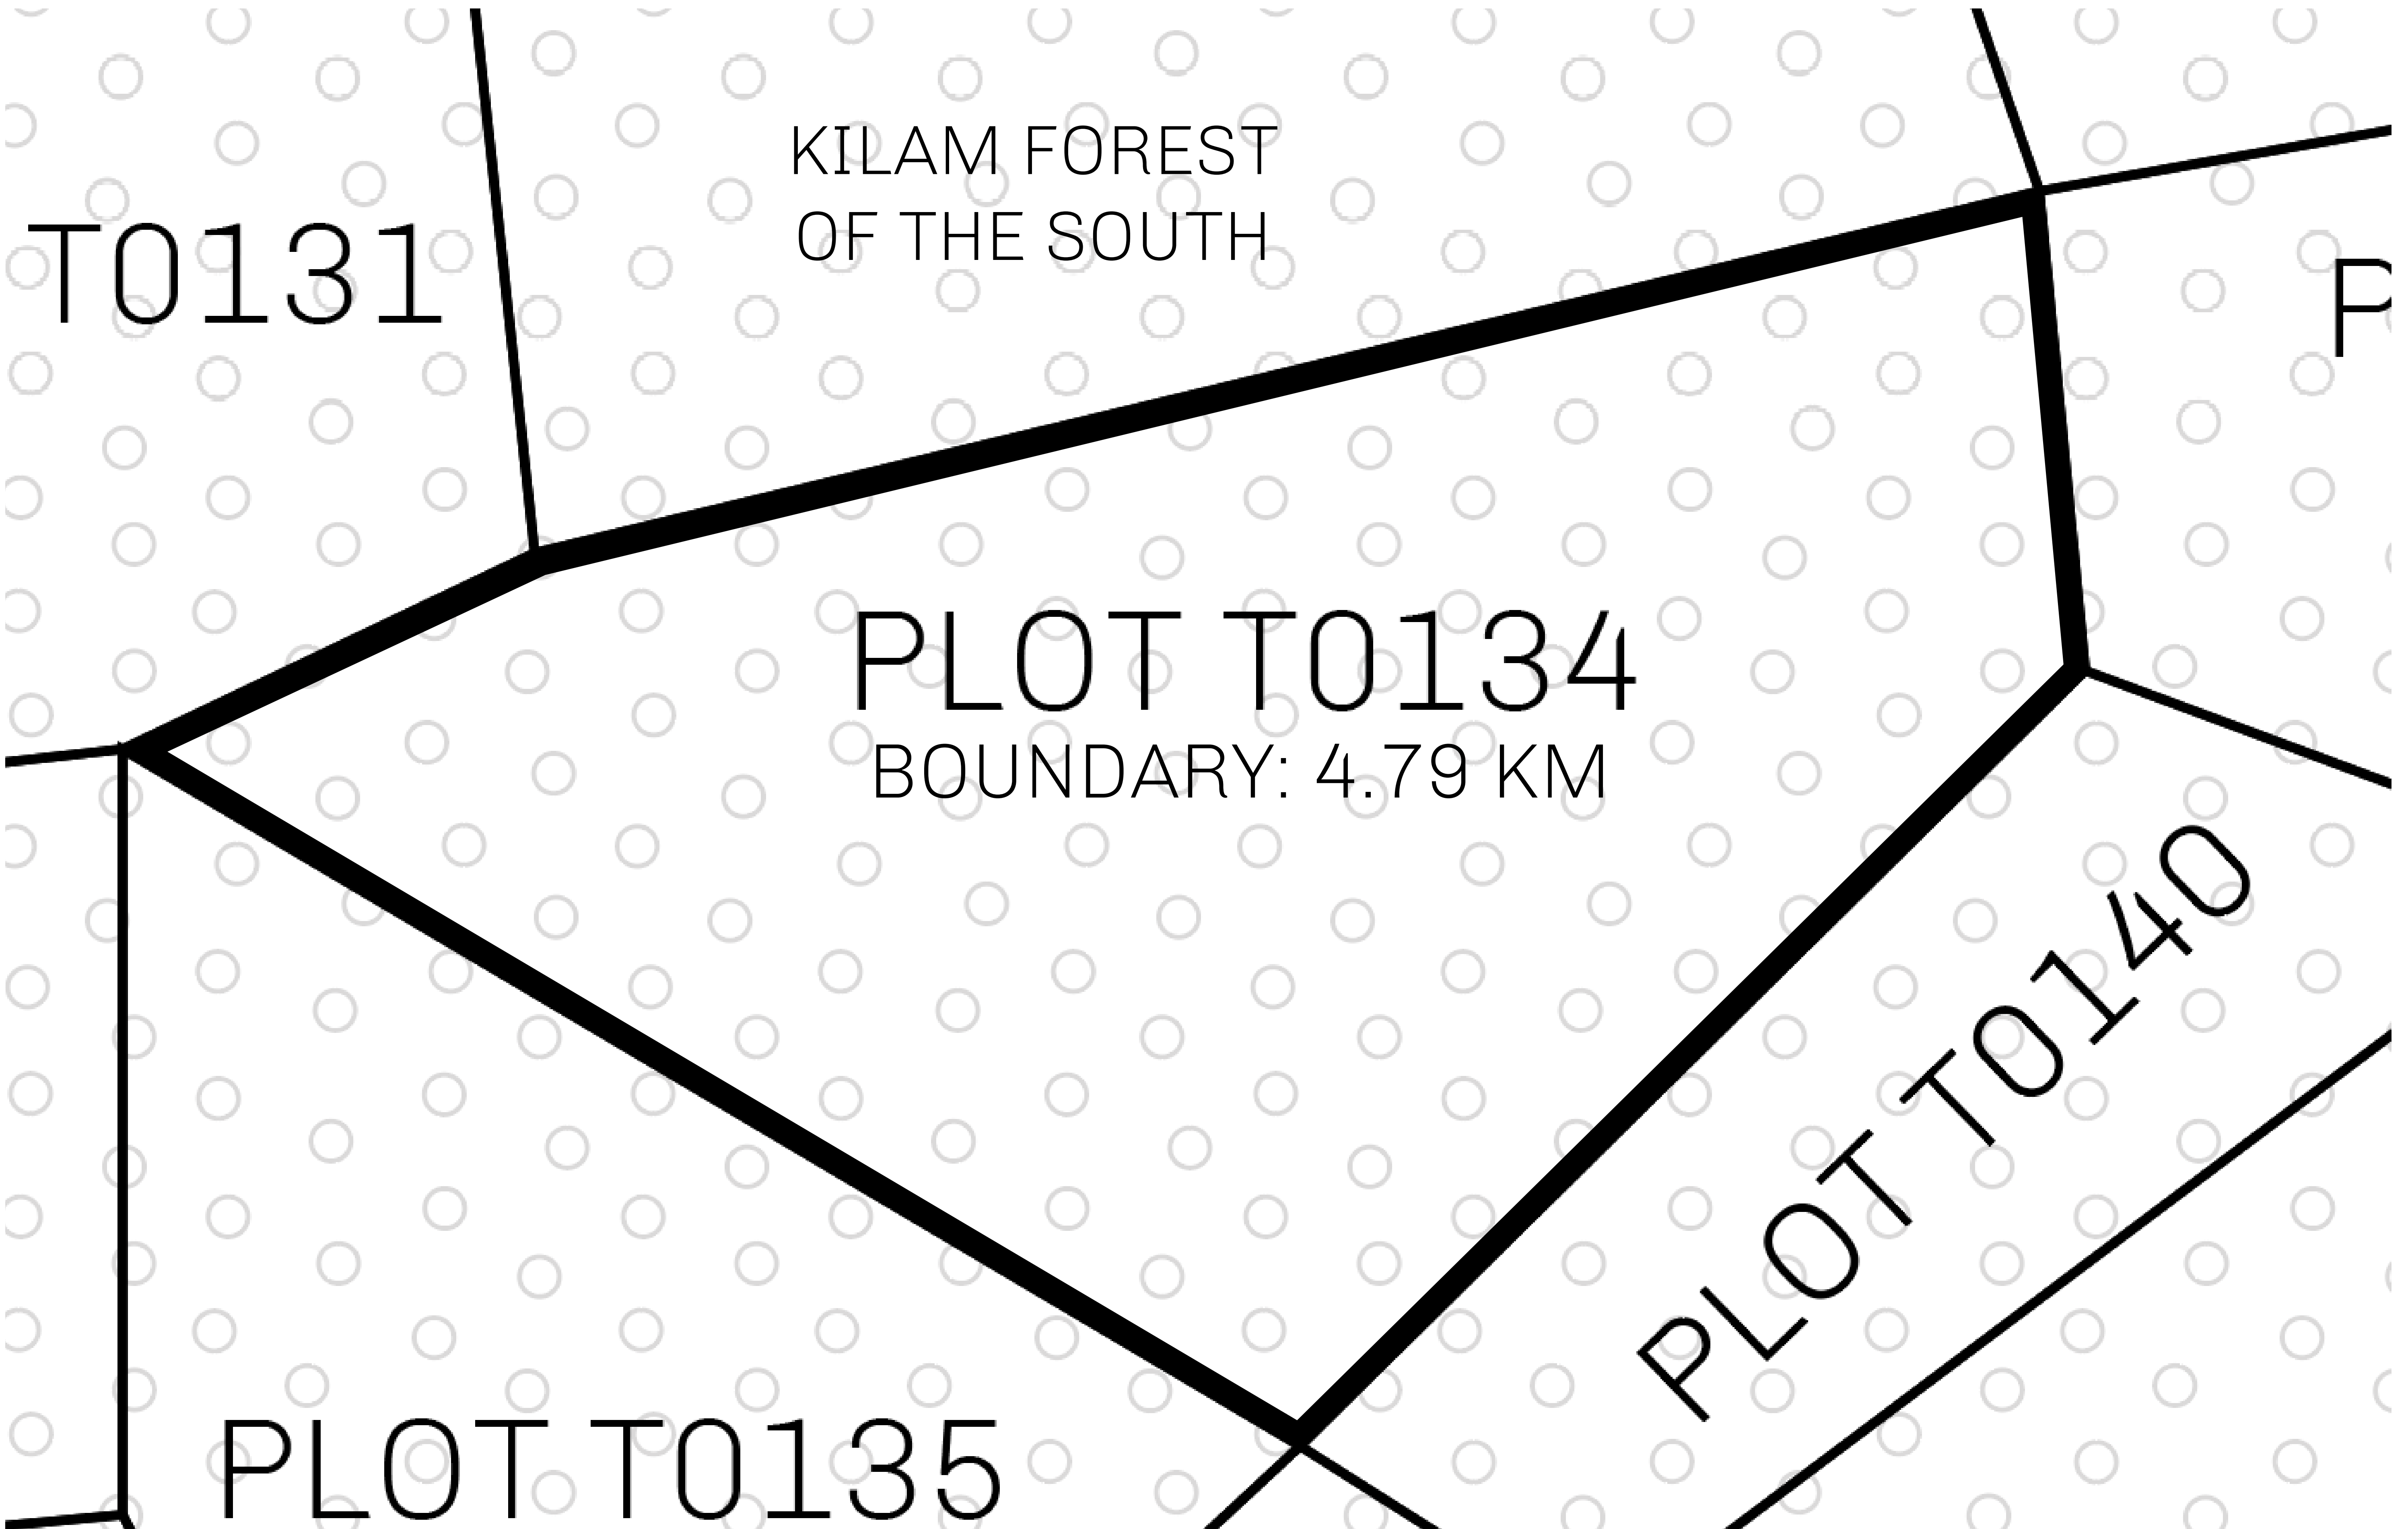

LOOT NFT WORLD

THE SPANISH ARMADA

The most flamboyant of all of the states, this Spanish-speaking territory houses a clash of cultures. From the LTT trades in the El Mercado district to the solicitations for invites to the Great Empire, and even the traveling Caravans, it is a transient place; people are always on the move on the way to the Great Empire or a trek through the Dividing Range to the Royaume De Satoshi. Commerce uses derivations of LTT such as LTTE, LTTB, and LTTC.

GEOGRAPHY

COASTLINE	193.03 KM (119.94 MILES)
BORDERS	OCEAN, THE GREAT EMPIRE
HIGHEST POINT	MT ELEUTHERIA +1392 M
LOWEST POINT	PUERTO DE LTT 0 M
PLOTS	1045
SCALE	1:50000

H.M. LNFT Land Registry		TITLE NUMBER	
		T0134-221121	
ADMINISTRATIVE AREA	TERRITORIO LTT ST	ISSUED 22 November 2021 <i>bl.</i>	SCALE 1/50000
OWNER ENTITLEMENT	Type W-T: Share of 0.1% of all BUN sales (rewarded in Credits) plus 1% of all LTT redeemed based on number of NFT Stories minted; Mint 4 NFT Stories		

OFFICIAL PERSPECTIVE SHEET FOR FILING
Indicate vantage point for each drawing. Copy and
mark each sheet required prior to filing.

Guide - Vantage point should be
indicated as shown in the diagram: