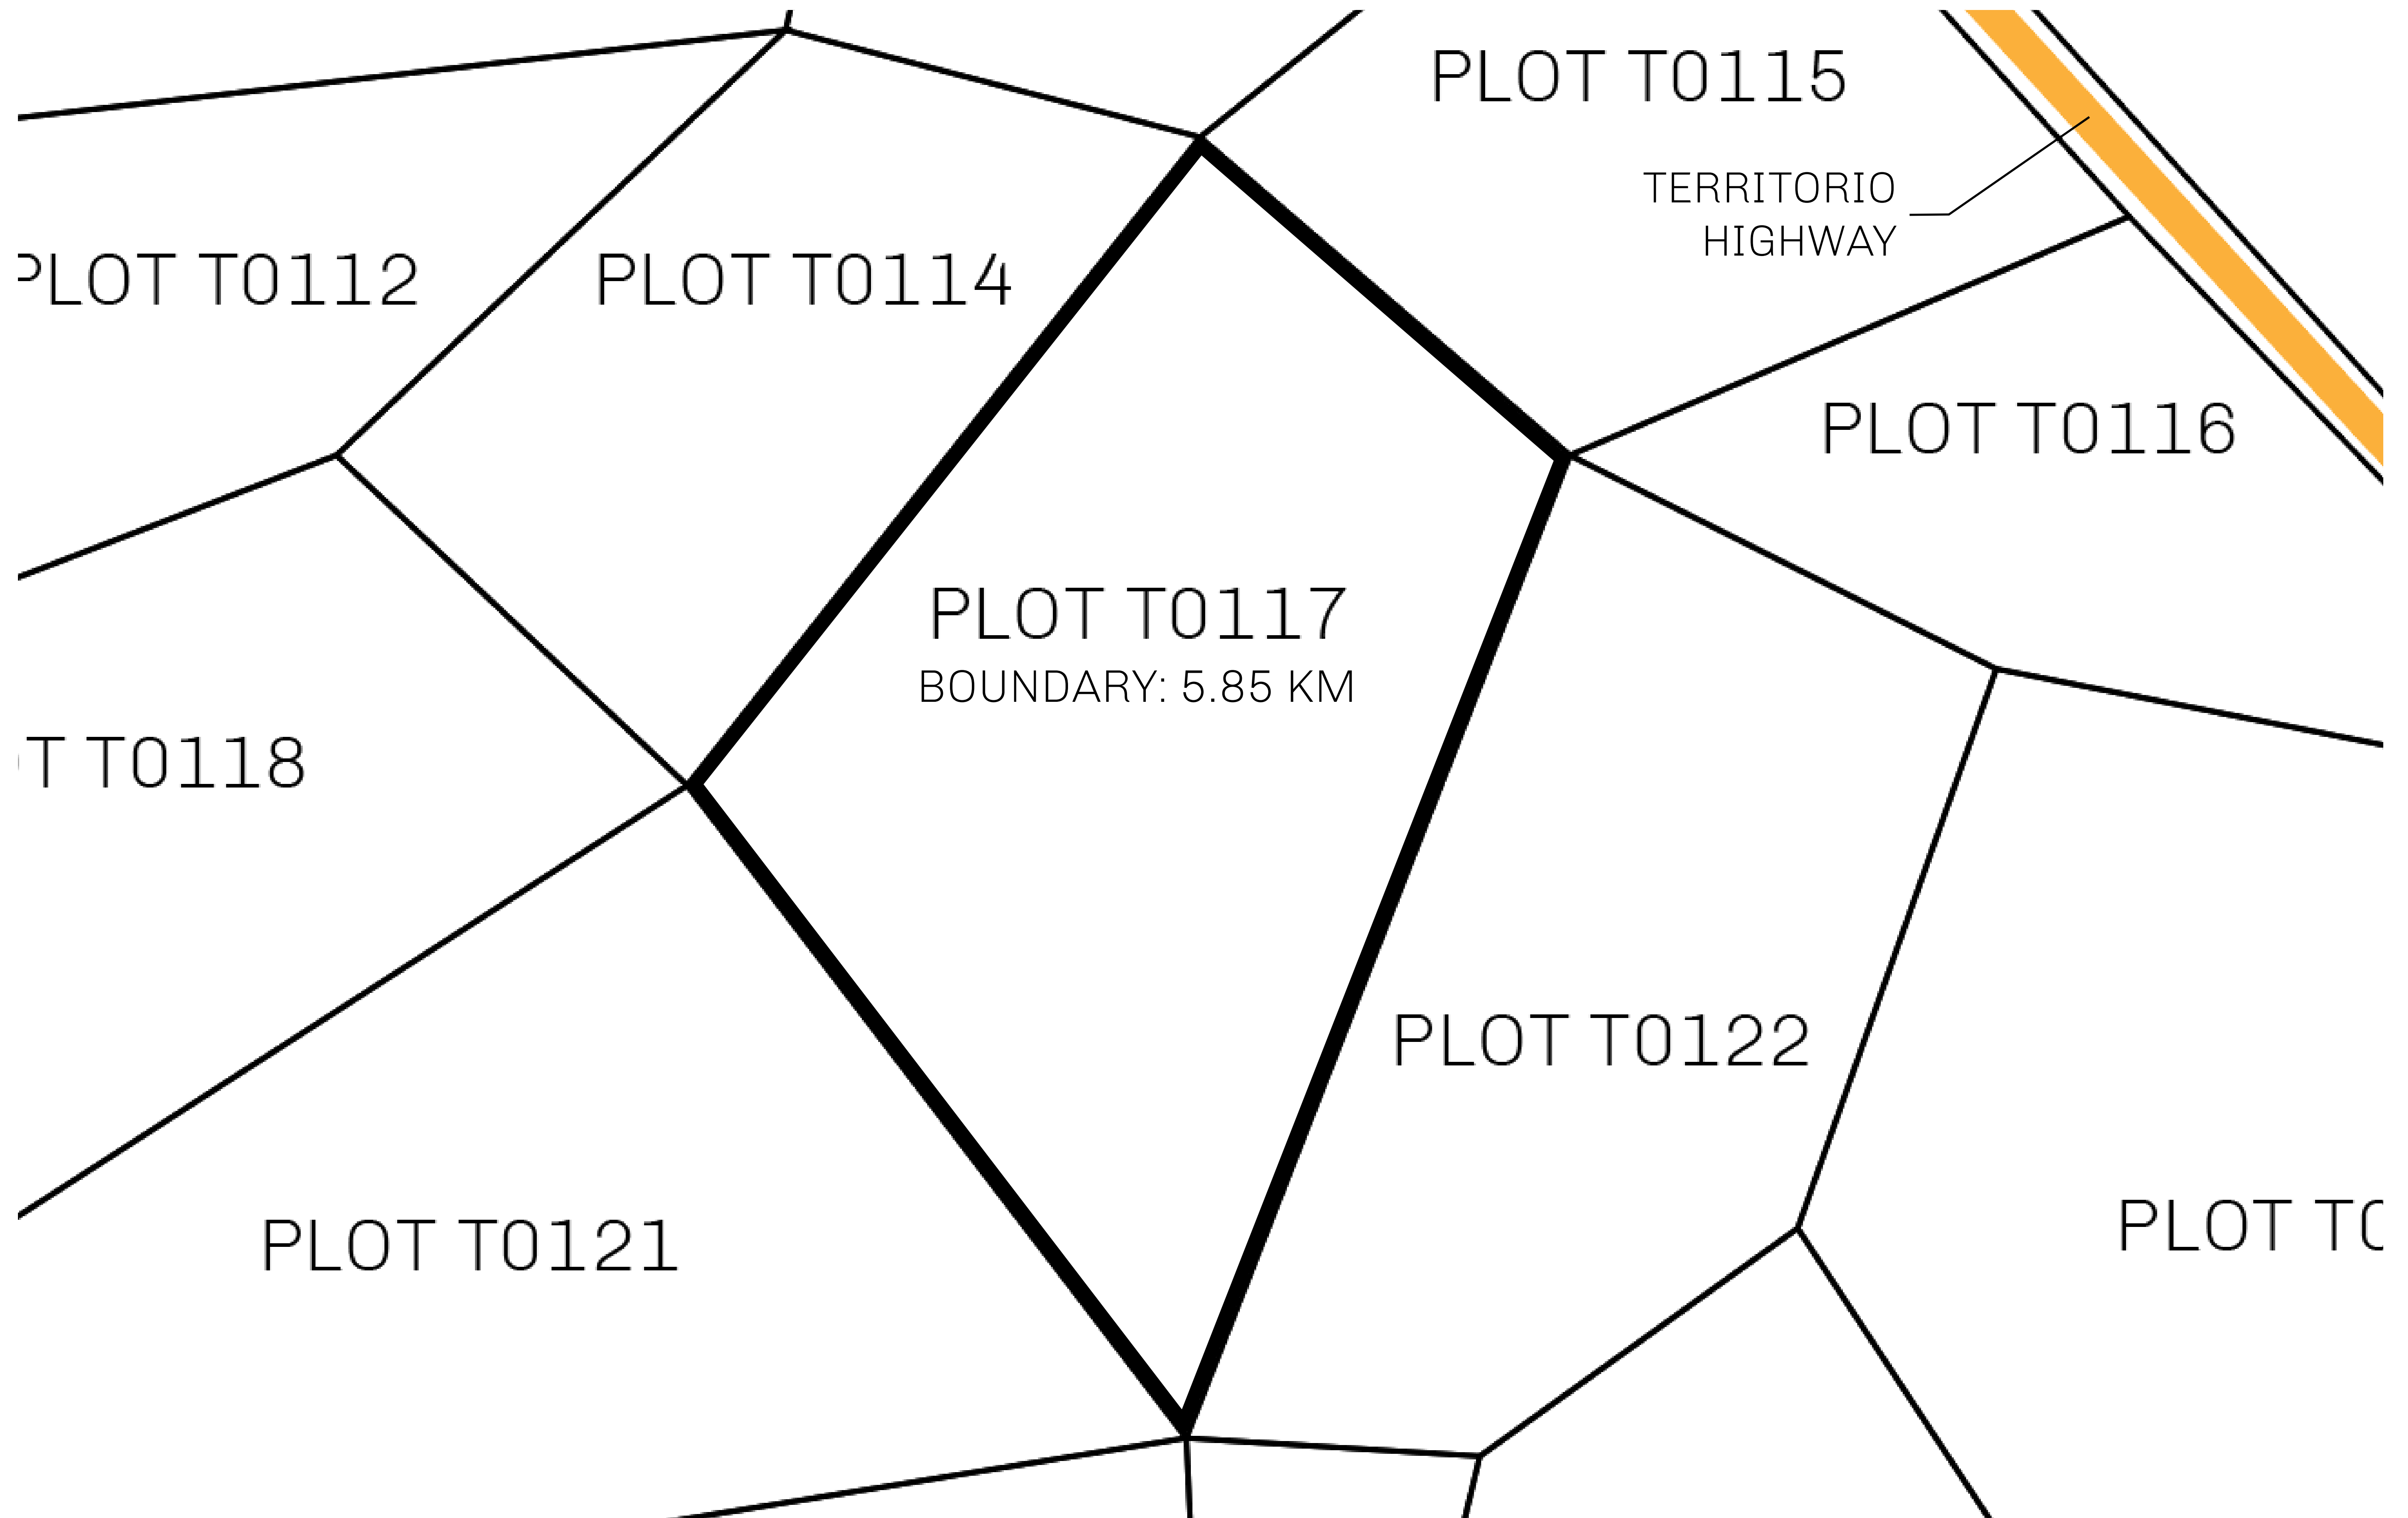

LOOT NFT WORLD

THE SPANISH ARMADA

The most flamboyant of all of the states, this Spanish-speaking territory houses a clash of cultures. From the LTT trades in the El Mercado district to the solicitations for invites to the Great Empire, and even the traveling Caravans, it is a transient place; people are always on the move on the way to the Great Empire or a trek through the Dividing Range to the Royaume De Satoshi. Commerce uses derivations of LTT such as LTTE, LTTB, and LTTC.

GEOGRAPHY

COASTLINE	193.03 KM (119.94 MILES)
BORDERS	OCEAN, THE GREAT EMPIRE
HIGHEST POINT	MT ELEUTHERIA +1392 M
LOWEST POINT	PUERTO DE LTT 0 M
PLOTS	1045
SCALE	1:50000

H.M. LNFT Land Registry		TITLE NUMBER	
		T0117-221121	
ADMINISTRATIVE AREA	TERRITORIO LTT ST	ISSUED 22 November 2021 <i>bj.</i>	SCALE 1/50000
OWNER ENTITLEMENT	Type W-T: Share of 0.1% of all BUN sales (rewarded in Credits) plus 1% of all LTT redeemed based on number of NFT Stories minted; Mint 4 NFT Stories		

OFFICIAL PERSPECTIVE SHEET FOR FILING
Indicate vantage point for each drawing. Copy and
mark each sheet required prior to filing.

Guide - Vantage point should be
indicated as shown in the diagram: