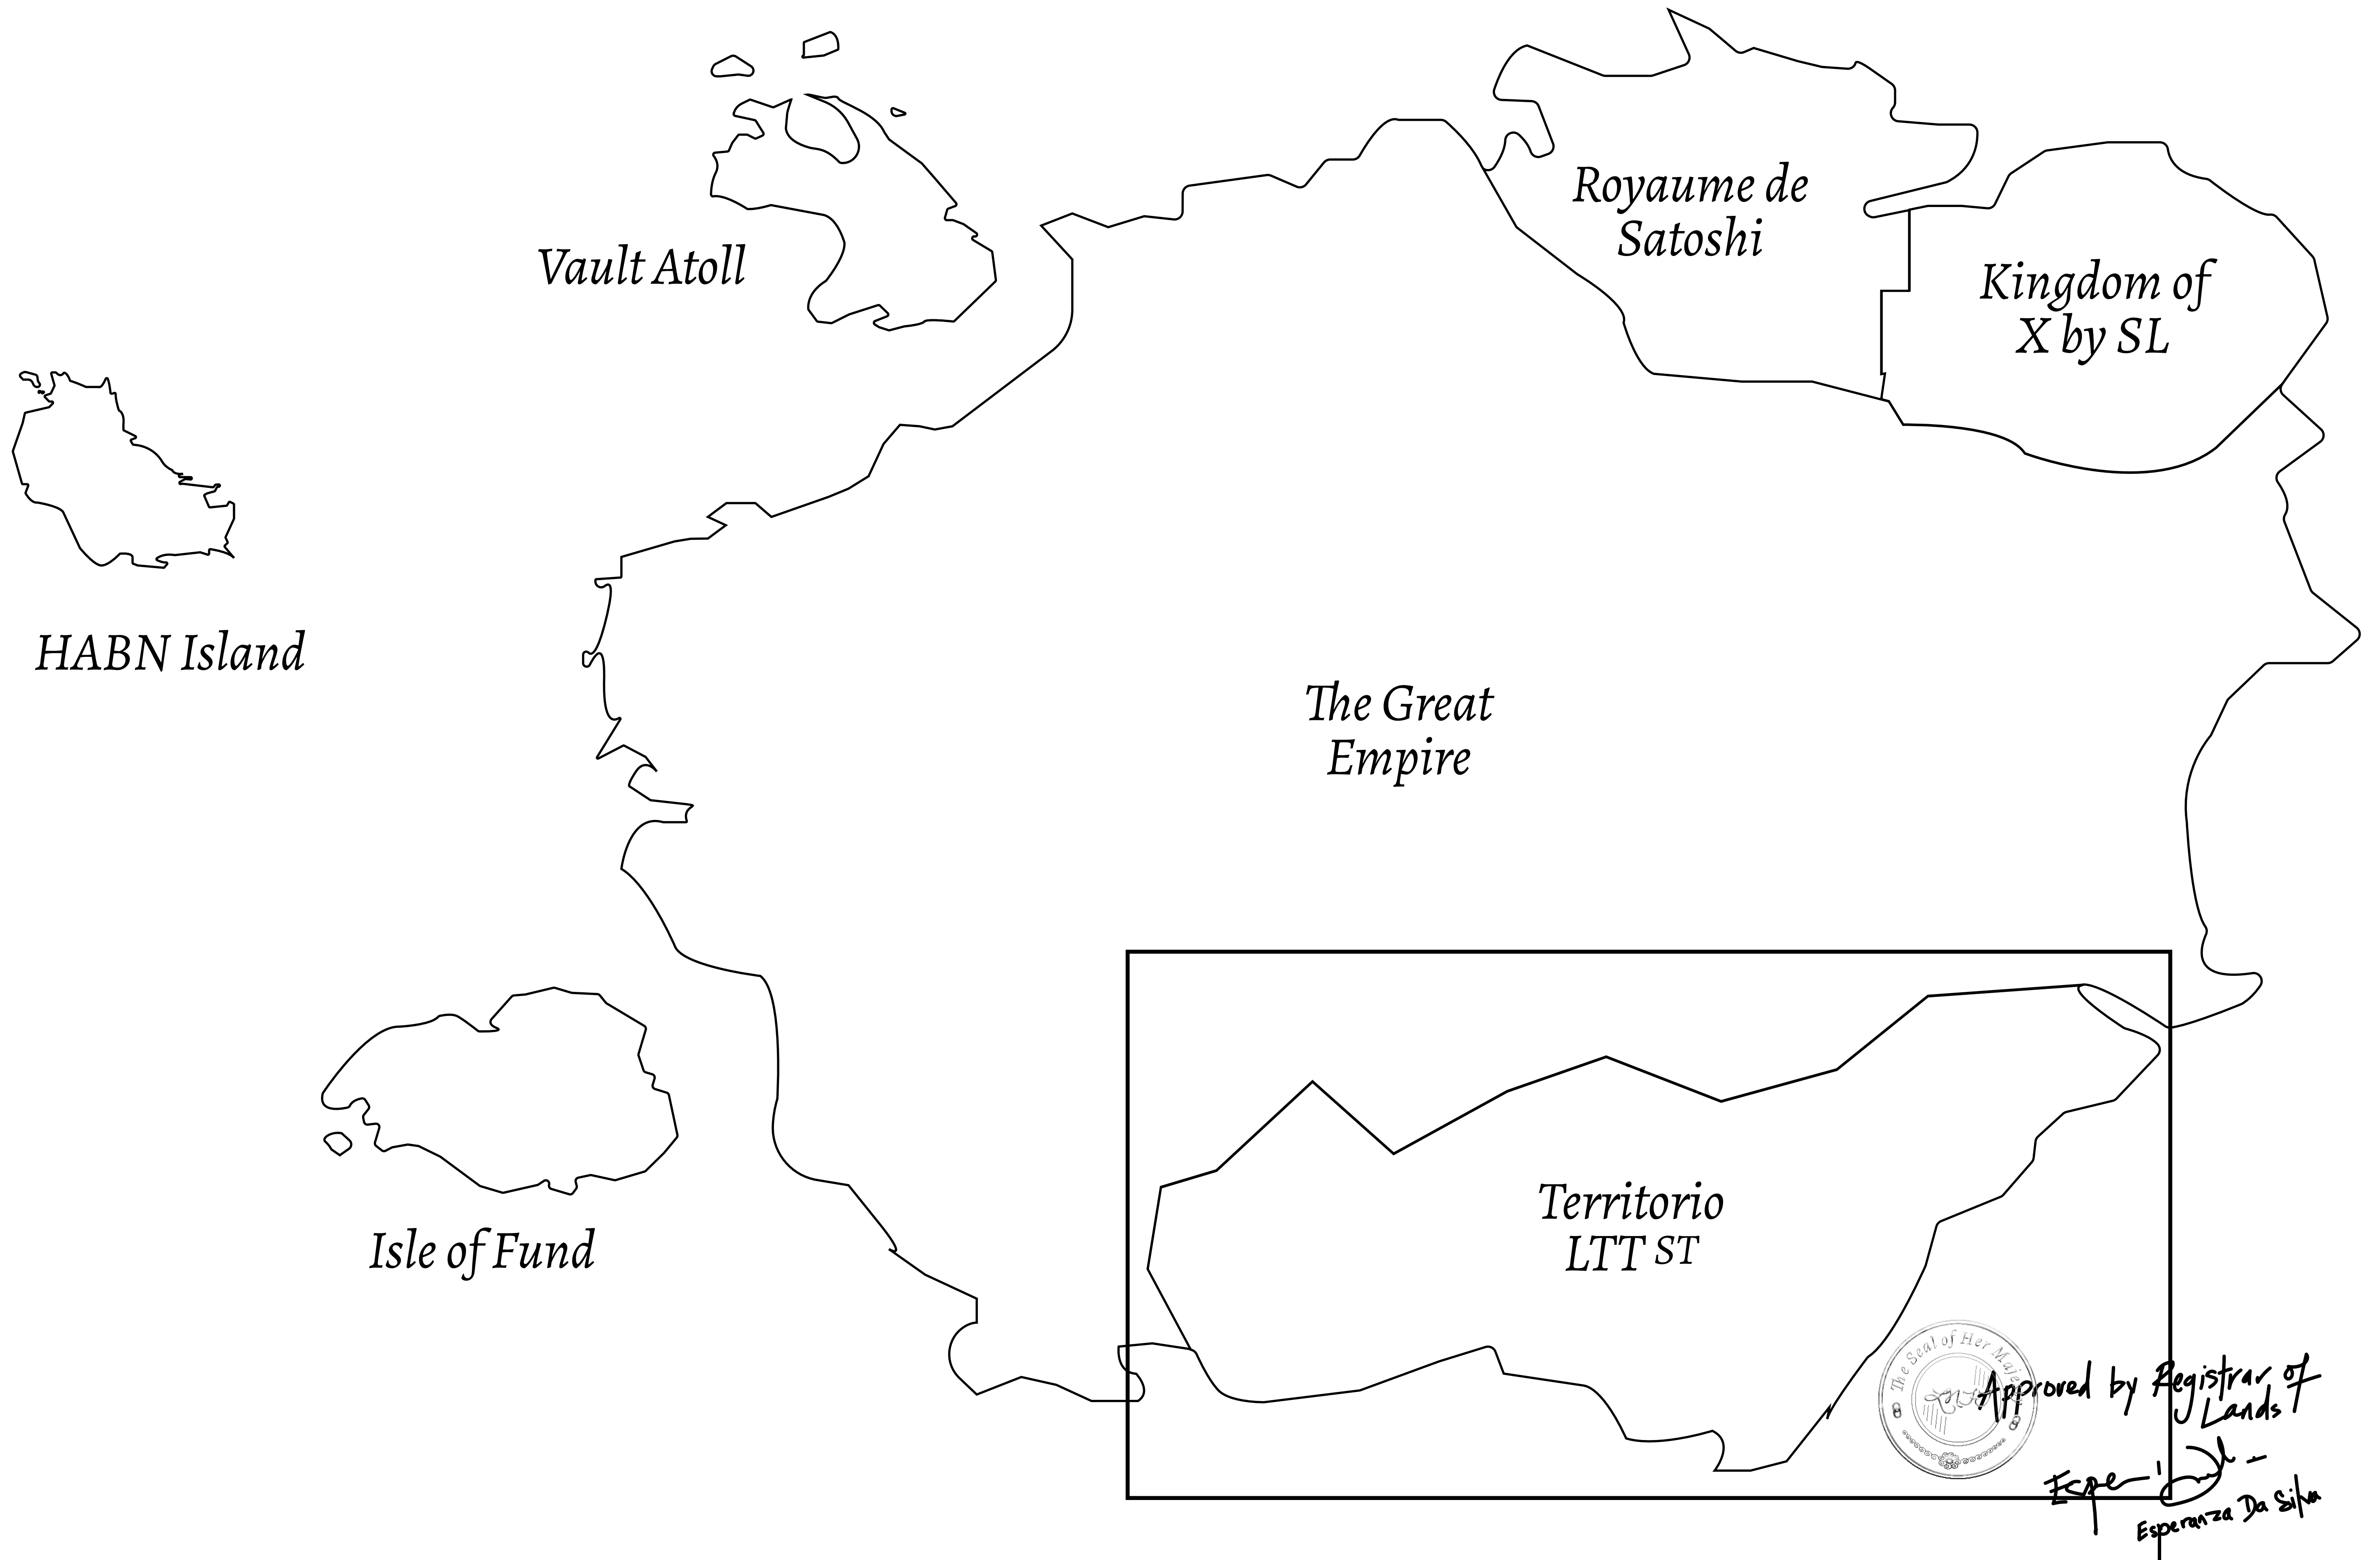

LOOT NFT WORLD

THE SPANISH ARMADA

The most flamboyant of all of the states, this Spanish-speaking territory houses a clash of cultures. From the LTT trades in the El Mercado district to the solicitations for invites to the Great Empire, and even the traveling Caravans, it is a transient place; people are always on the move on the way to the Great Empire or a trek through the Dividing Range to the Royaume De Satoshi. Commerce uses derivations of LTT such as LTTE, LTTB, and LTTC.

GEOGRAPHY

COASTLINE	193.03 KM (119.94 MILES)
BORDERS	OCEAN, THE GREAT EMPIRE
HIGHEST POINT	MT ELEUTHERIA +1392 M
LOWEST POINT	PUERTO DE LTT 0 M
PLOTS	1045
SCALE	1:50000

H.M. LNFT Land Registry		TITLE NUMBER	
		T0117-221121	
ADMINISTRATIVE AREA	TERRITORIO LTT ST	ISSUED 22 November 2021 <i>bj.</i>	SCALE 1/50000
OWNER ENTITLEMENT	Type W-T: Share of 0.1% of all BUN sales (rewarded in Credits) plus 1% of all LTT redeemed based on number of NFT Stories minted; Mint 4 NFT Stories		