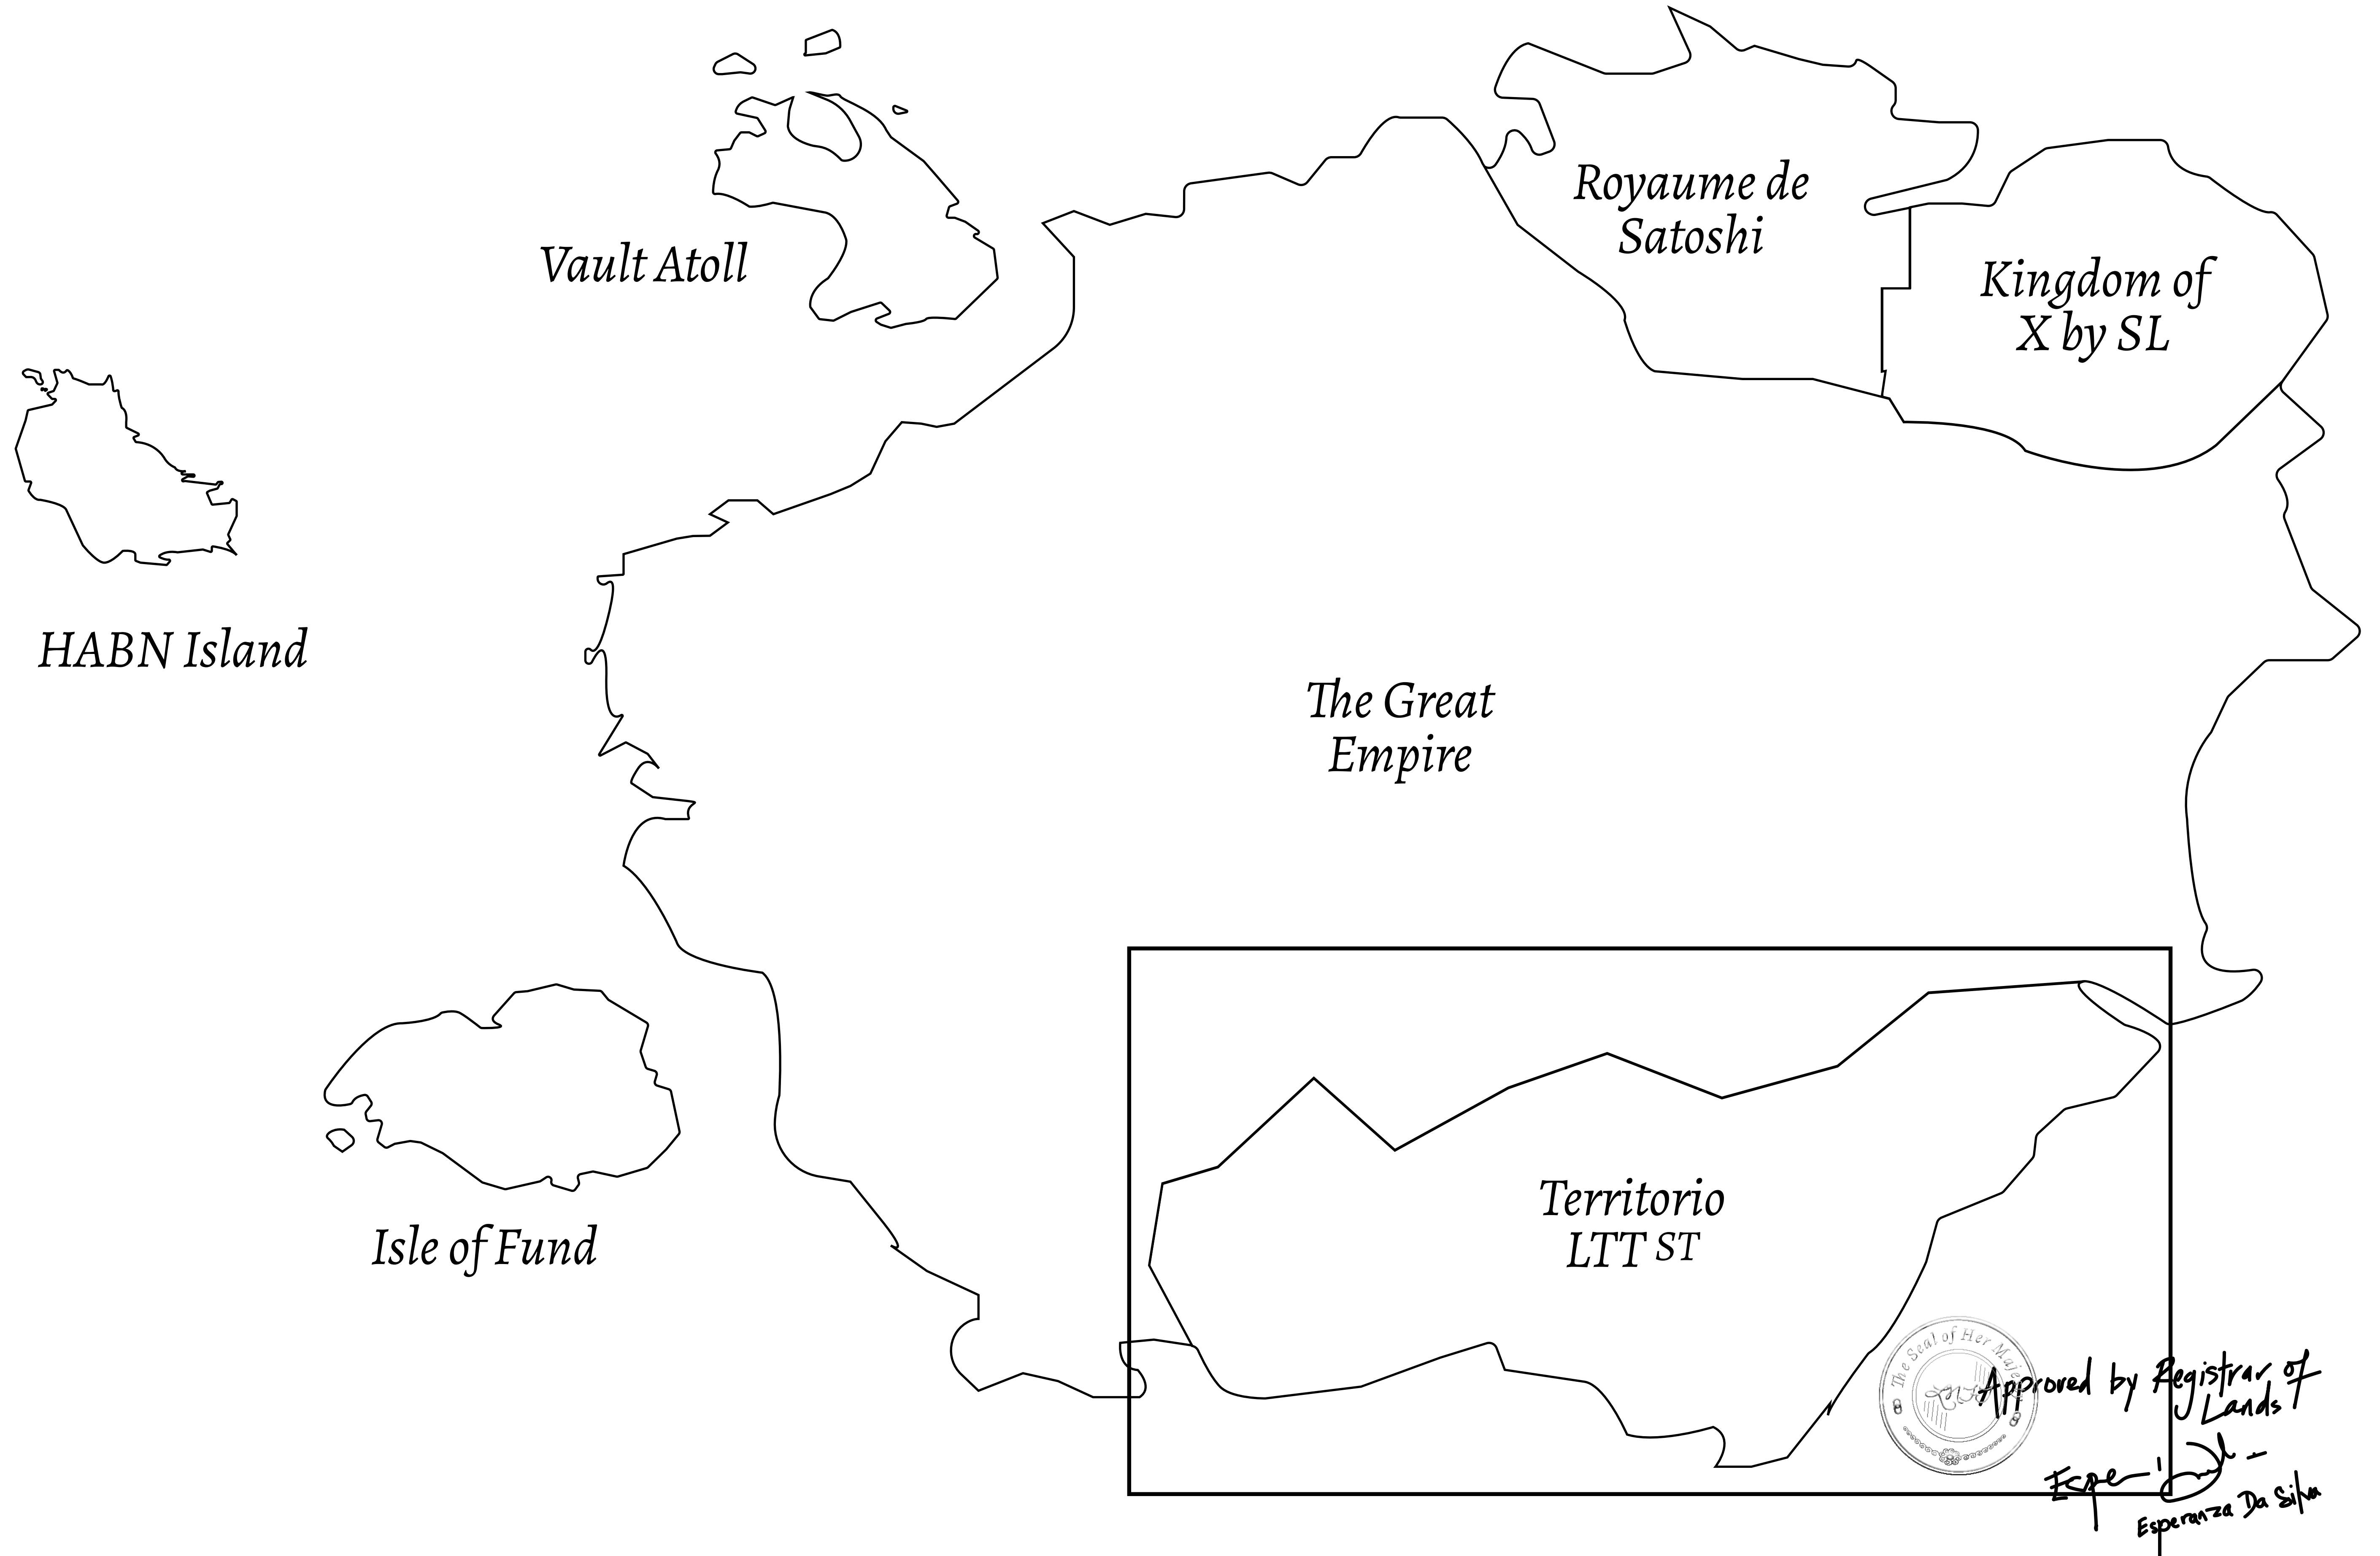

LOOT NFT WORLD

THE SPANISH ARMADA

The most flamboyant of all of the states, this Spanish-speaking territory houses a clash of cultures. From the LTT trades in the El Mercado district to the solicitations for invites to the Great Empire, and even the traveling Caravans, it is a transient place; people are always on the move on the way to the Great Empire or a trek through the Dividing Range to the Royaume De Satoshi. Commerce uses derivations of LTT such as LTTE, LTTB, and LTTTC.

GEOGRAPHY

COASTLINE	193.03 KM (119.94 MILES)
BORDERS	OCEAN, THE GREAT EMPIRE
HIGHEST POINT	MT ELEUTHERIA +1392 M
LOWEST POINT	PUERTO DE LTT 0 M
PLOTS	1045
SCALE	1:50000

H.M. LNFT Land Registry		TITLE NUMBER	
		T0100-221121	
ADMINISTRATIVE AREA	TERRITORIO LTT ST	ISSUED 22 November 2021 <i>BJ.</i>	SCALE 1/50000
OWNER ENTITLEMENT	Type W-T: Share of 0.1% of all BUN sales (rewarded in Credits) plus 1% of all LTT redeemed based on number of NFT Stories minted; Mint 4 NFT Stories		