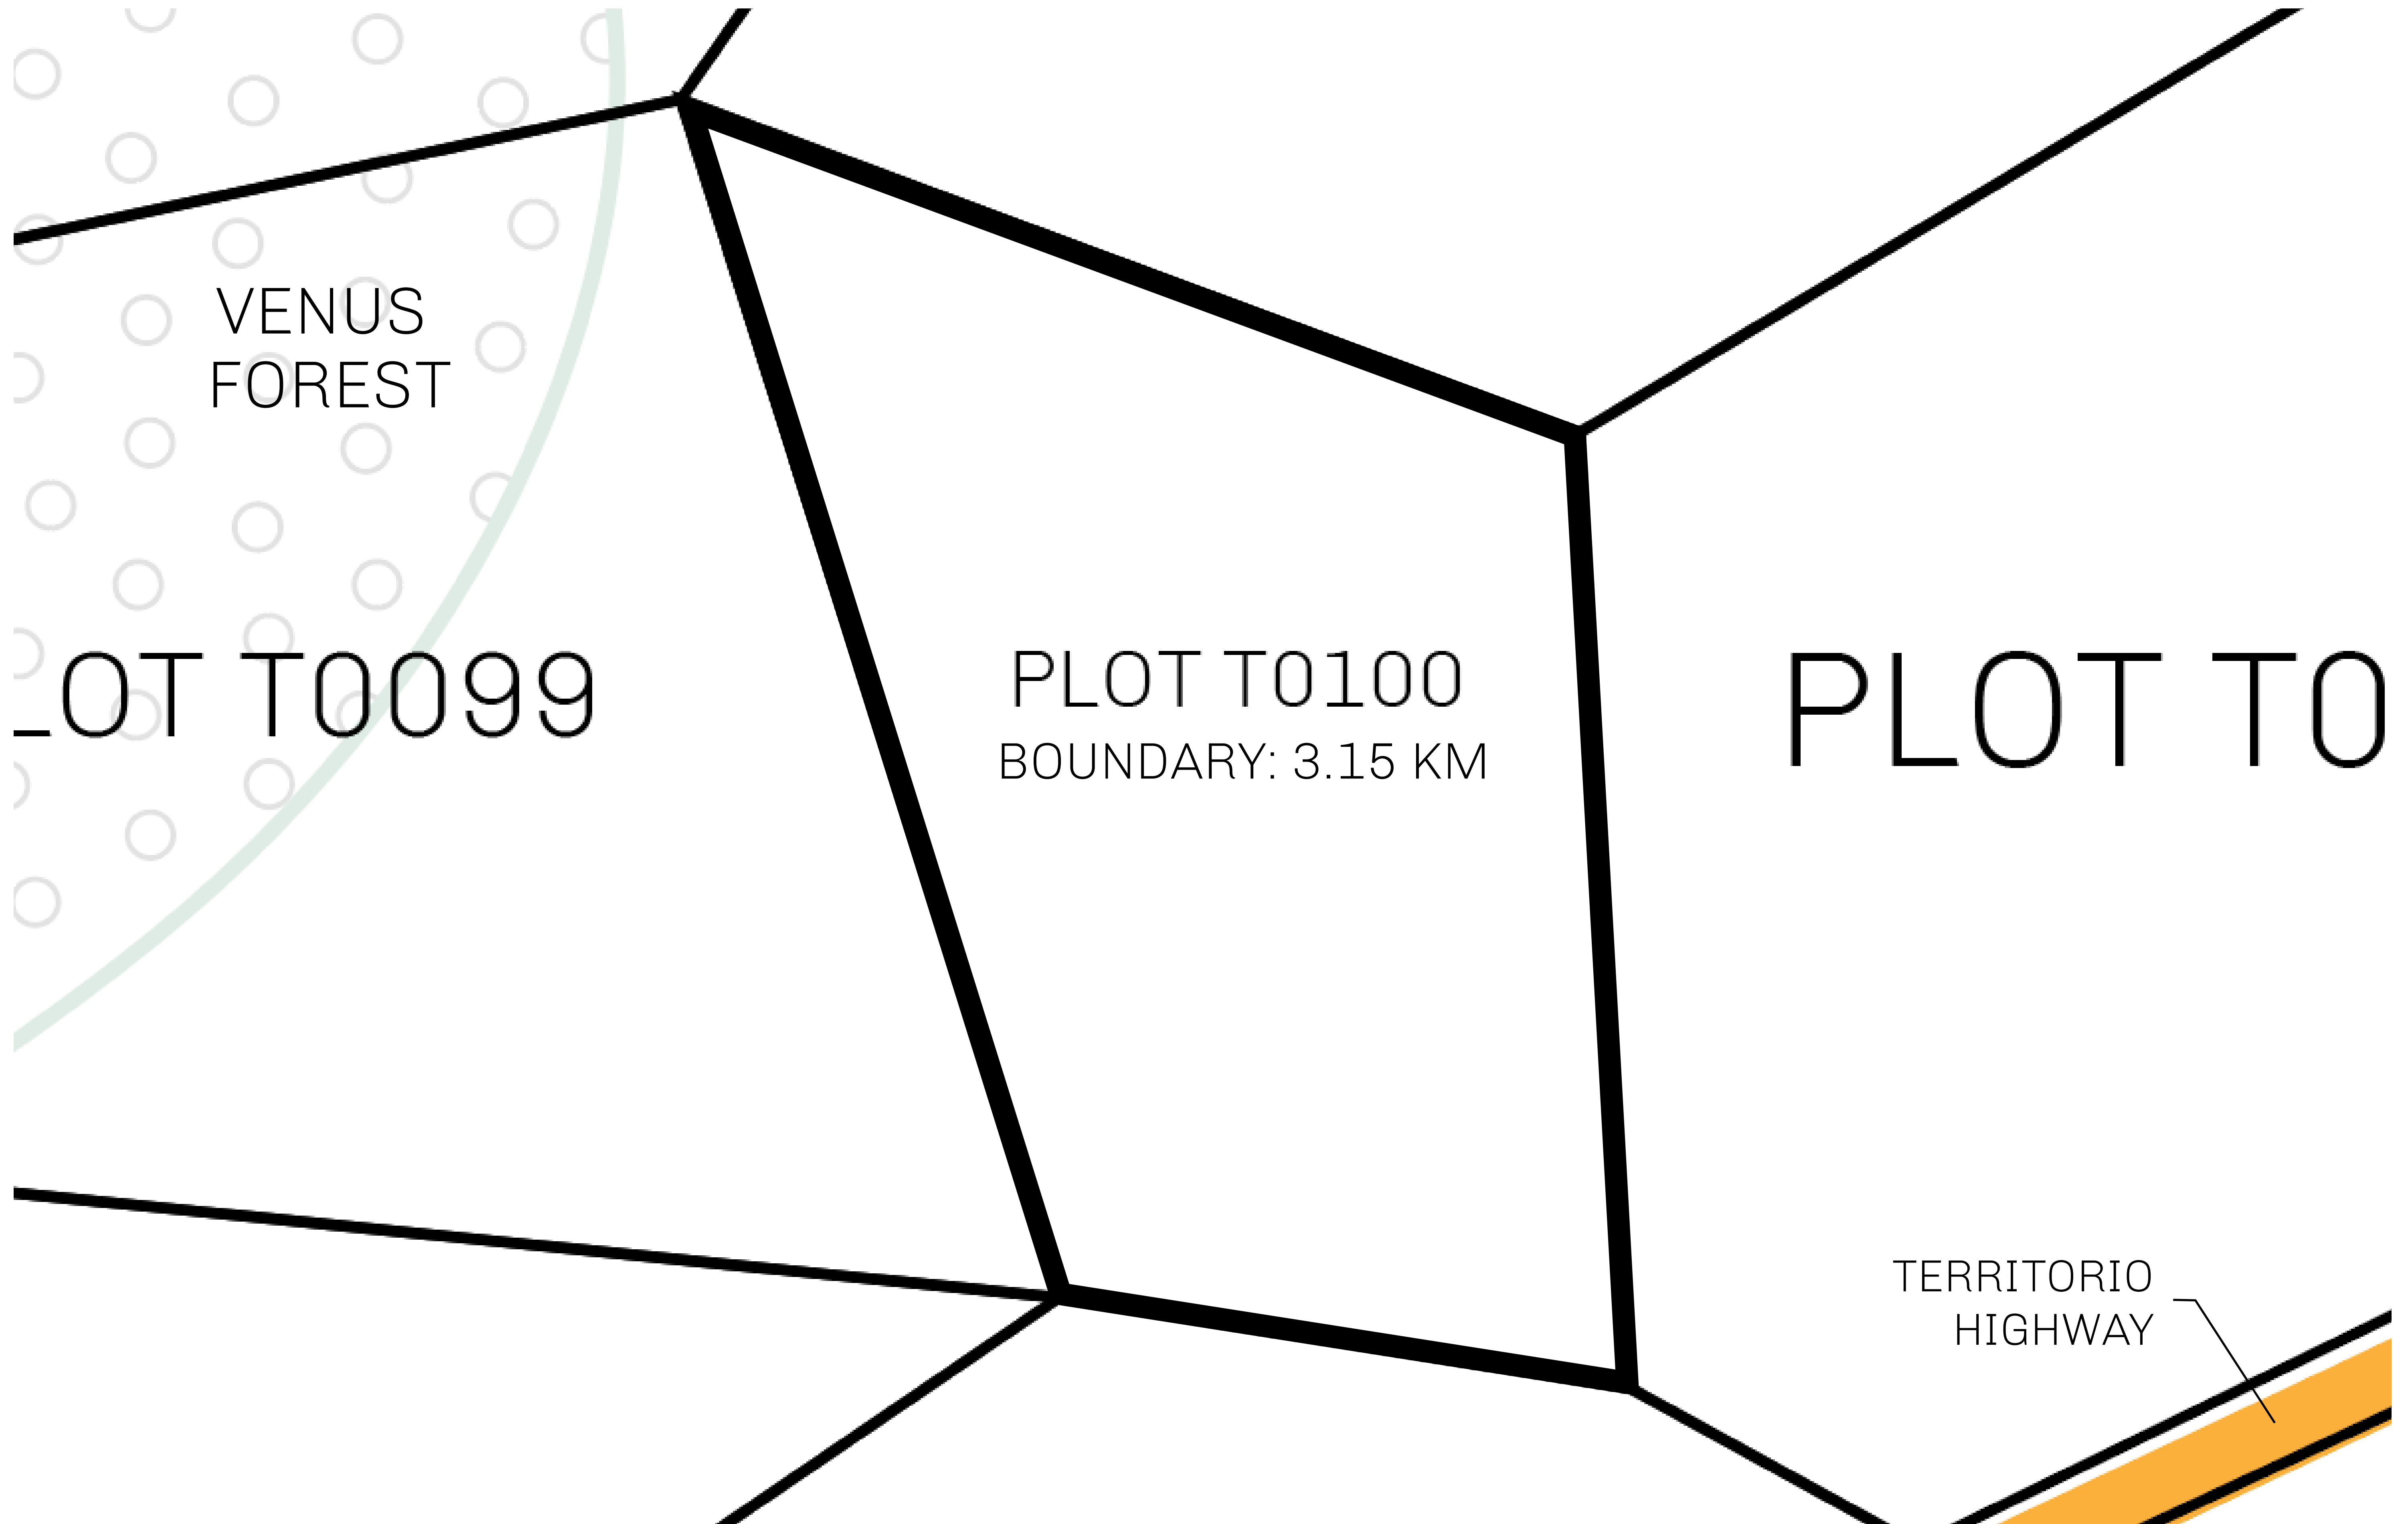

LOOT NFT WORLD

THE SPANISH ARMADA

The most flamboyant of all of the states, this Spanish-speaking territory houses a clash of cultures. From the LTT trades in the El Mercado district to the solicitations for invites to the Great Empire, and even the traveling Caravans, it is a transient place; people are always on the move on the way to the Great Empire or a trek through the Dividing Range to the Royaume De Satoshi. Commerce uses derivations of LTT such as LTTE, LTTB, and LTTTC.

GEOGRAPHY

COASTLINE	193.03 KM (119.94 MILES)
BORDERS	OCEAN, THE GREAT EMPIRE
HIGHEST POINT	MT ELEUTHERIA +1392 M
LOWEST POINT	PUERTO DE LTT 0 M
PLOTS	1045
SCALE	1:50000

H.M. LNFT Land Registry		TITLE NUMBER	
		T0100-221121	
ADMINISTRATIVE AREA	TERRITORIO LTT ST	ISSUED 22 November 2021 <i>BJ.</i>	SCALE 1/50000
OWNER ENTITLEMENT	Type W-T: Share of 0.1% of all BUN sales (rewarded in Credits) plus 1% of all LTT redeemed based on number of NFT Stories minted; Mint 4 NFT Stories		

OFFICIAL PERSPECTIVE SHEET FOR FILING
Indicate vantage point for each drawing. Copy and
mark each sheet required prior to filing.

Guide - Vantage point should be
indicated as shown in the diagram: