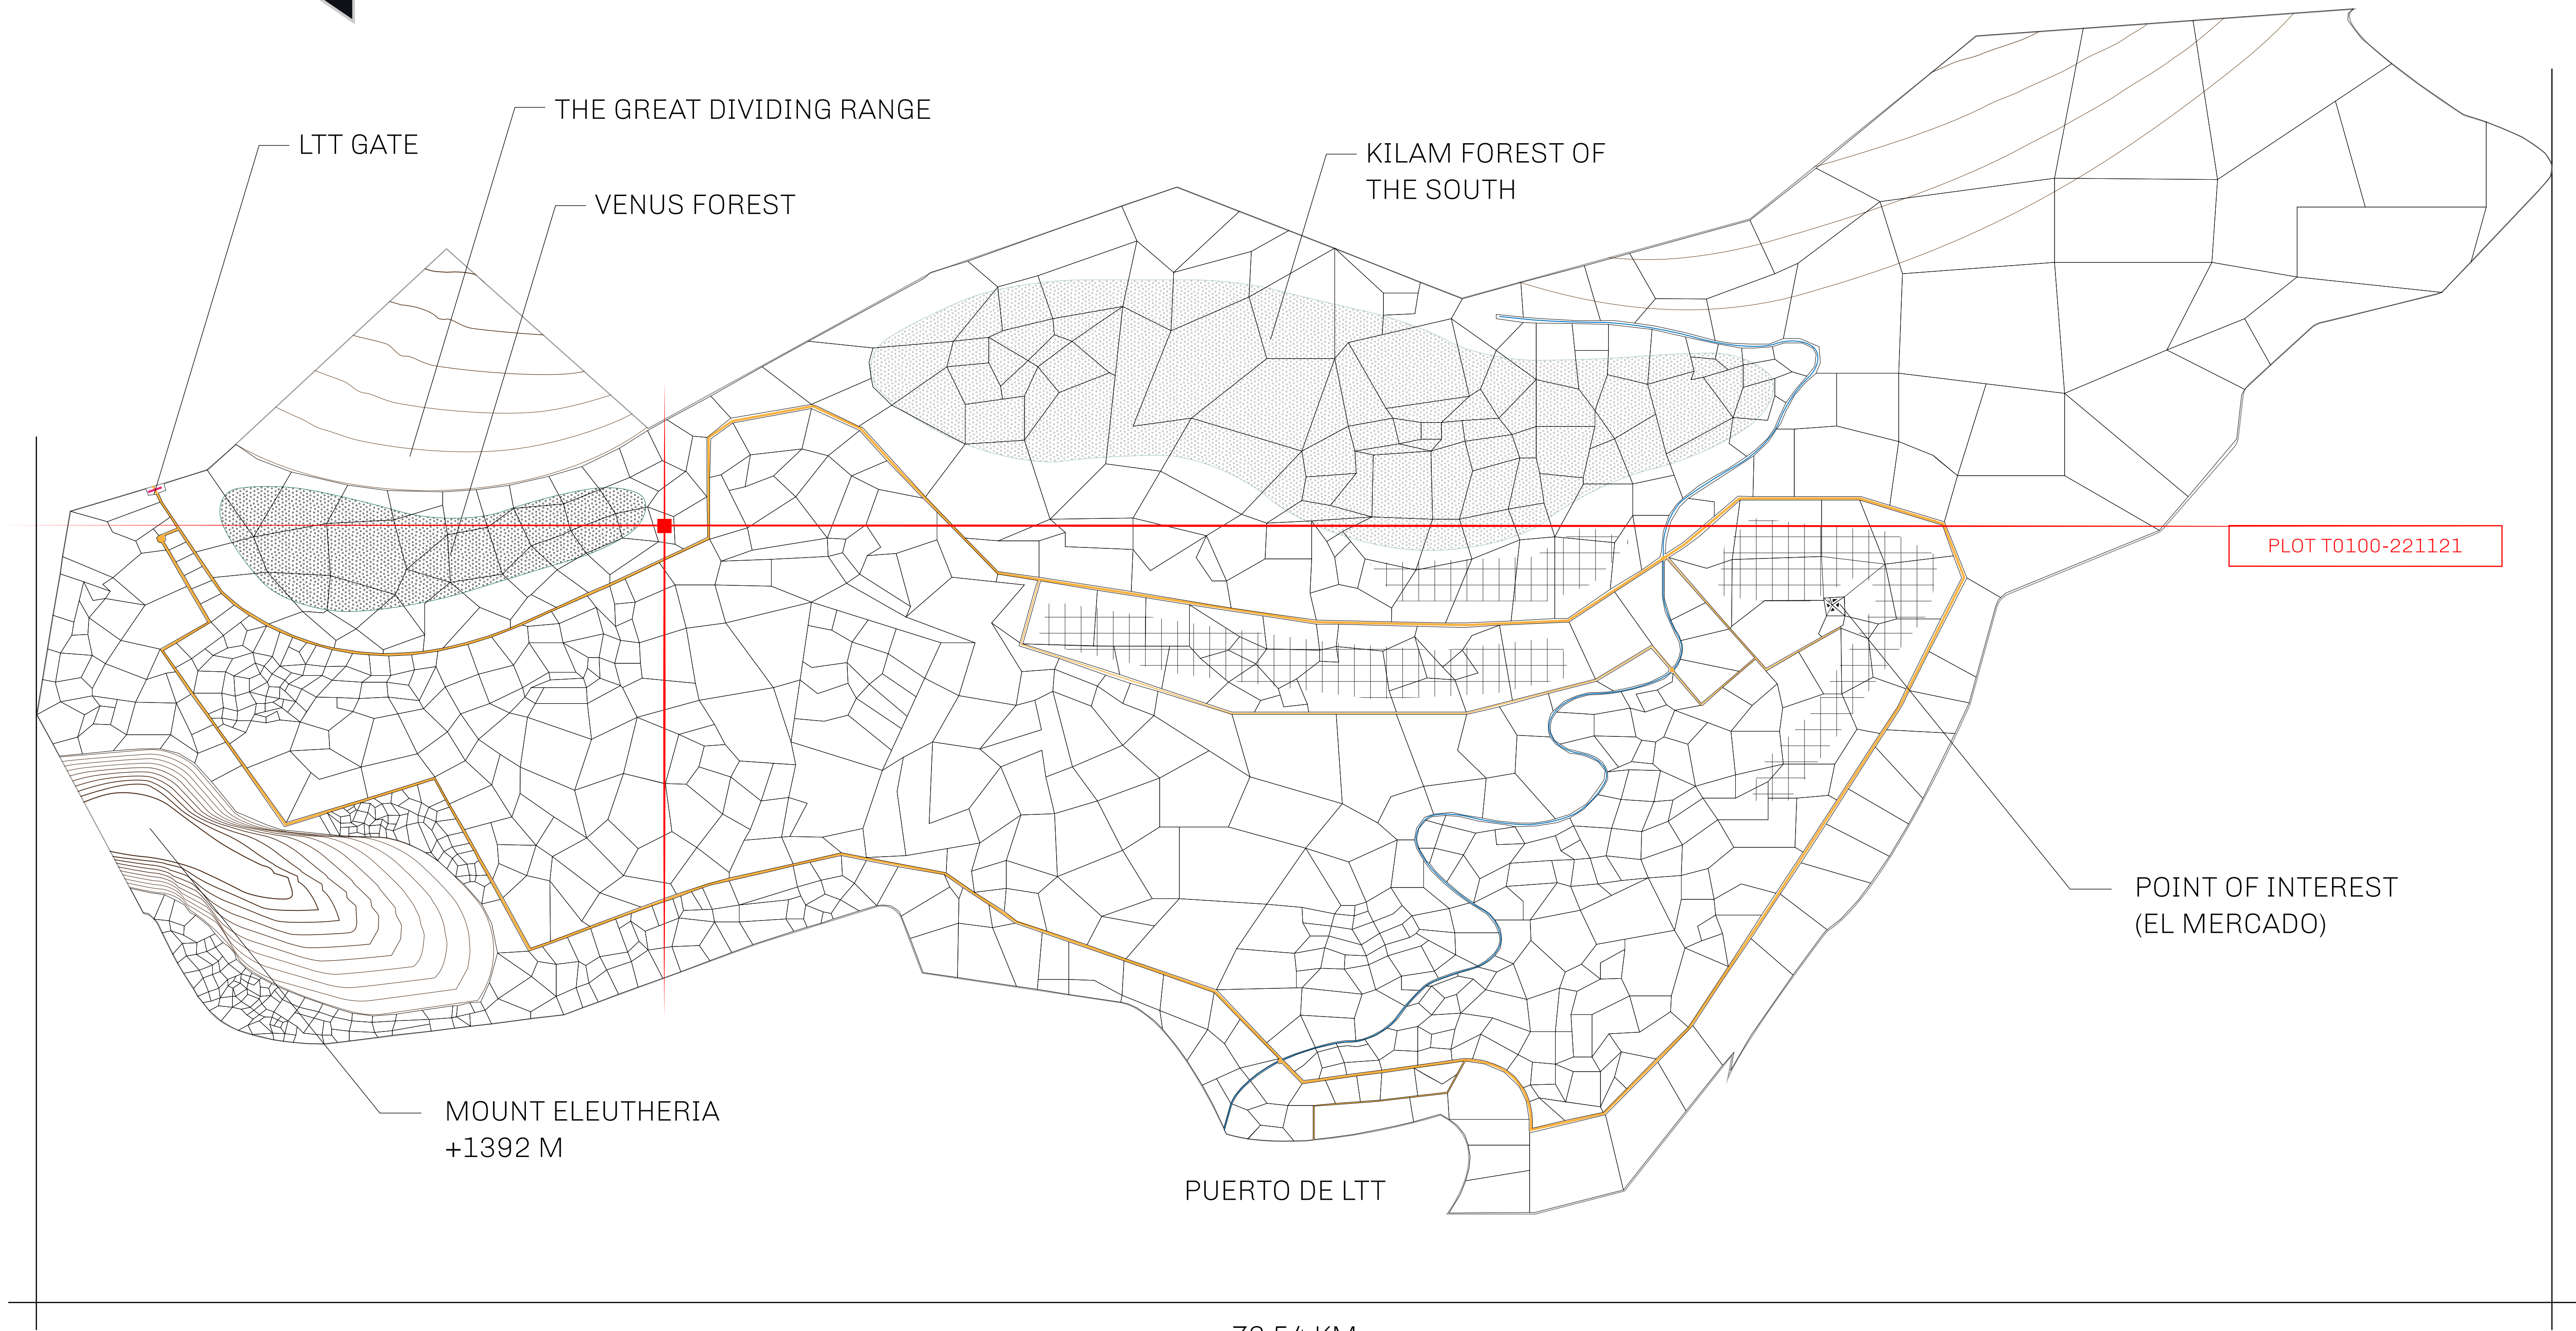

LOOT NFT WORLD

THE SPANISH ARMADA

The most flamboyant of all of the states, this Spanish-speaking territory houses a clash of cultures. From the LTT trades in the El Mercado district to the solicitations for invites to the Great Empire, and even the traveling Caravans, it is a transient place; people are always on the move on the way to the Great Empire or a trek through the Dividing Range to the Royaume De Satoshi. Commerce uses derivations of LTT such as LTTE, LTTB, and LTTTC.

GEOGRAPHY

COASTLINE	193.03 KM (119.94 MILES)
BORDERS	OCEAN, THE GREAT EMPIRE
HIGHEST POINT	MT ELEUTHERIA +1392 M
LOWEST POINT	PUERTO DE LTT 0 M
PLOTS	1045
SCALE	1:50000

H.M. LNFT Land Registry		TITLE NUMBER	
		T0100-221121	
ADMINISTRATIVE AREA	TERRITORIO LTT ST	ISSUED 22 November 2021 <i>BJ.</i>	SCALE 1/50000
OWNER ENTITLEMENT	Type W-T: Share of 0.1% of all BUN sales (rewarded in Credits) plus 1% of all LTT redeemed based on number of NFT Stories minted; Mint 4 NFT Stories		

OFFICIAL PERSPECTIVE SHEET FOR FILING
Indicate vantage point for each drawing. Copy and
mark each sheet required prior to filing.

Guide - Vantage point should be
indicated as shown in the diagram: