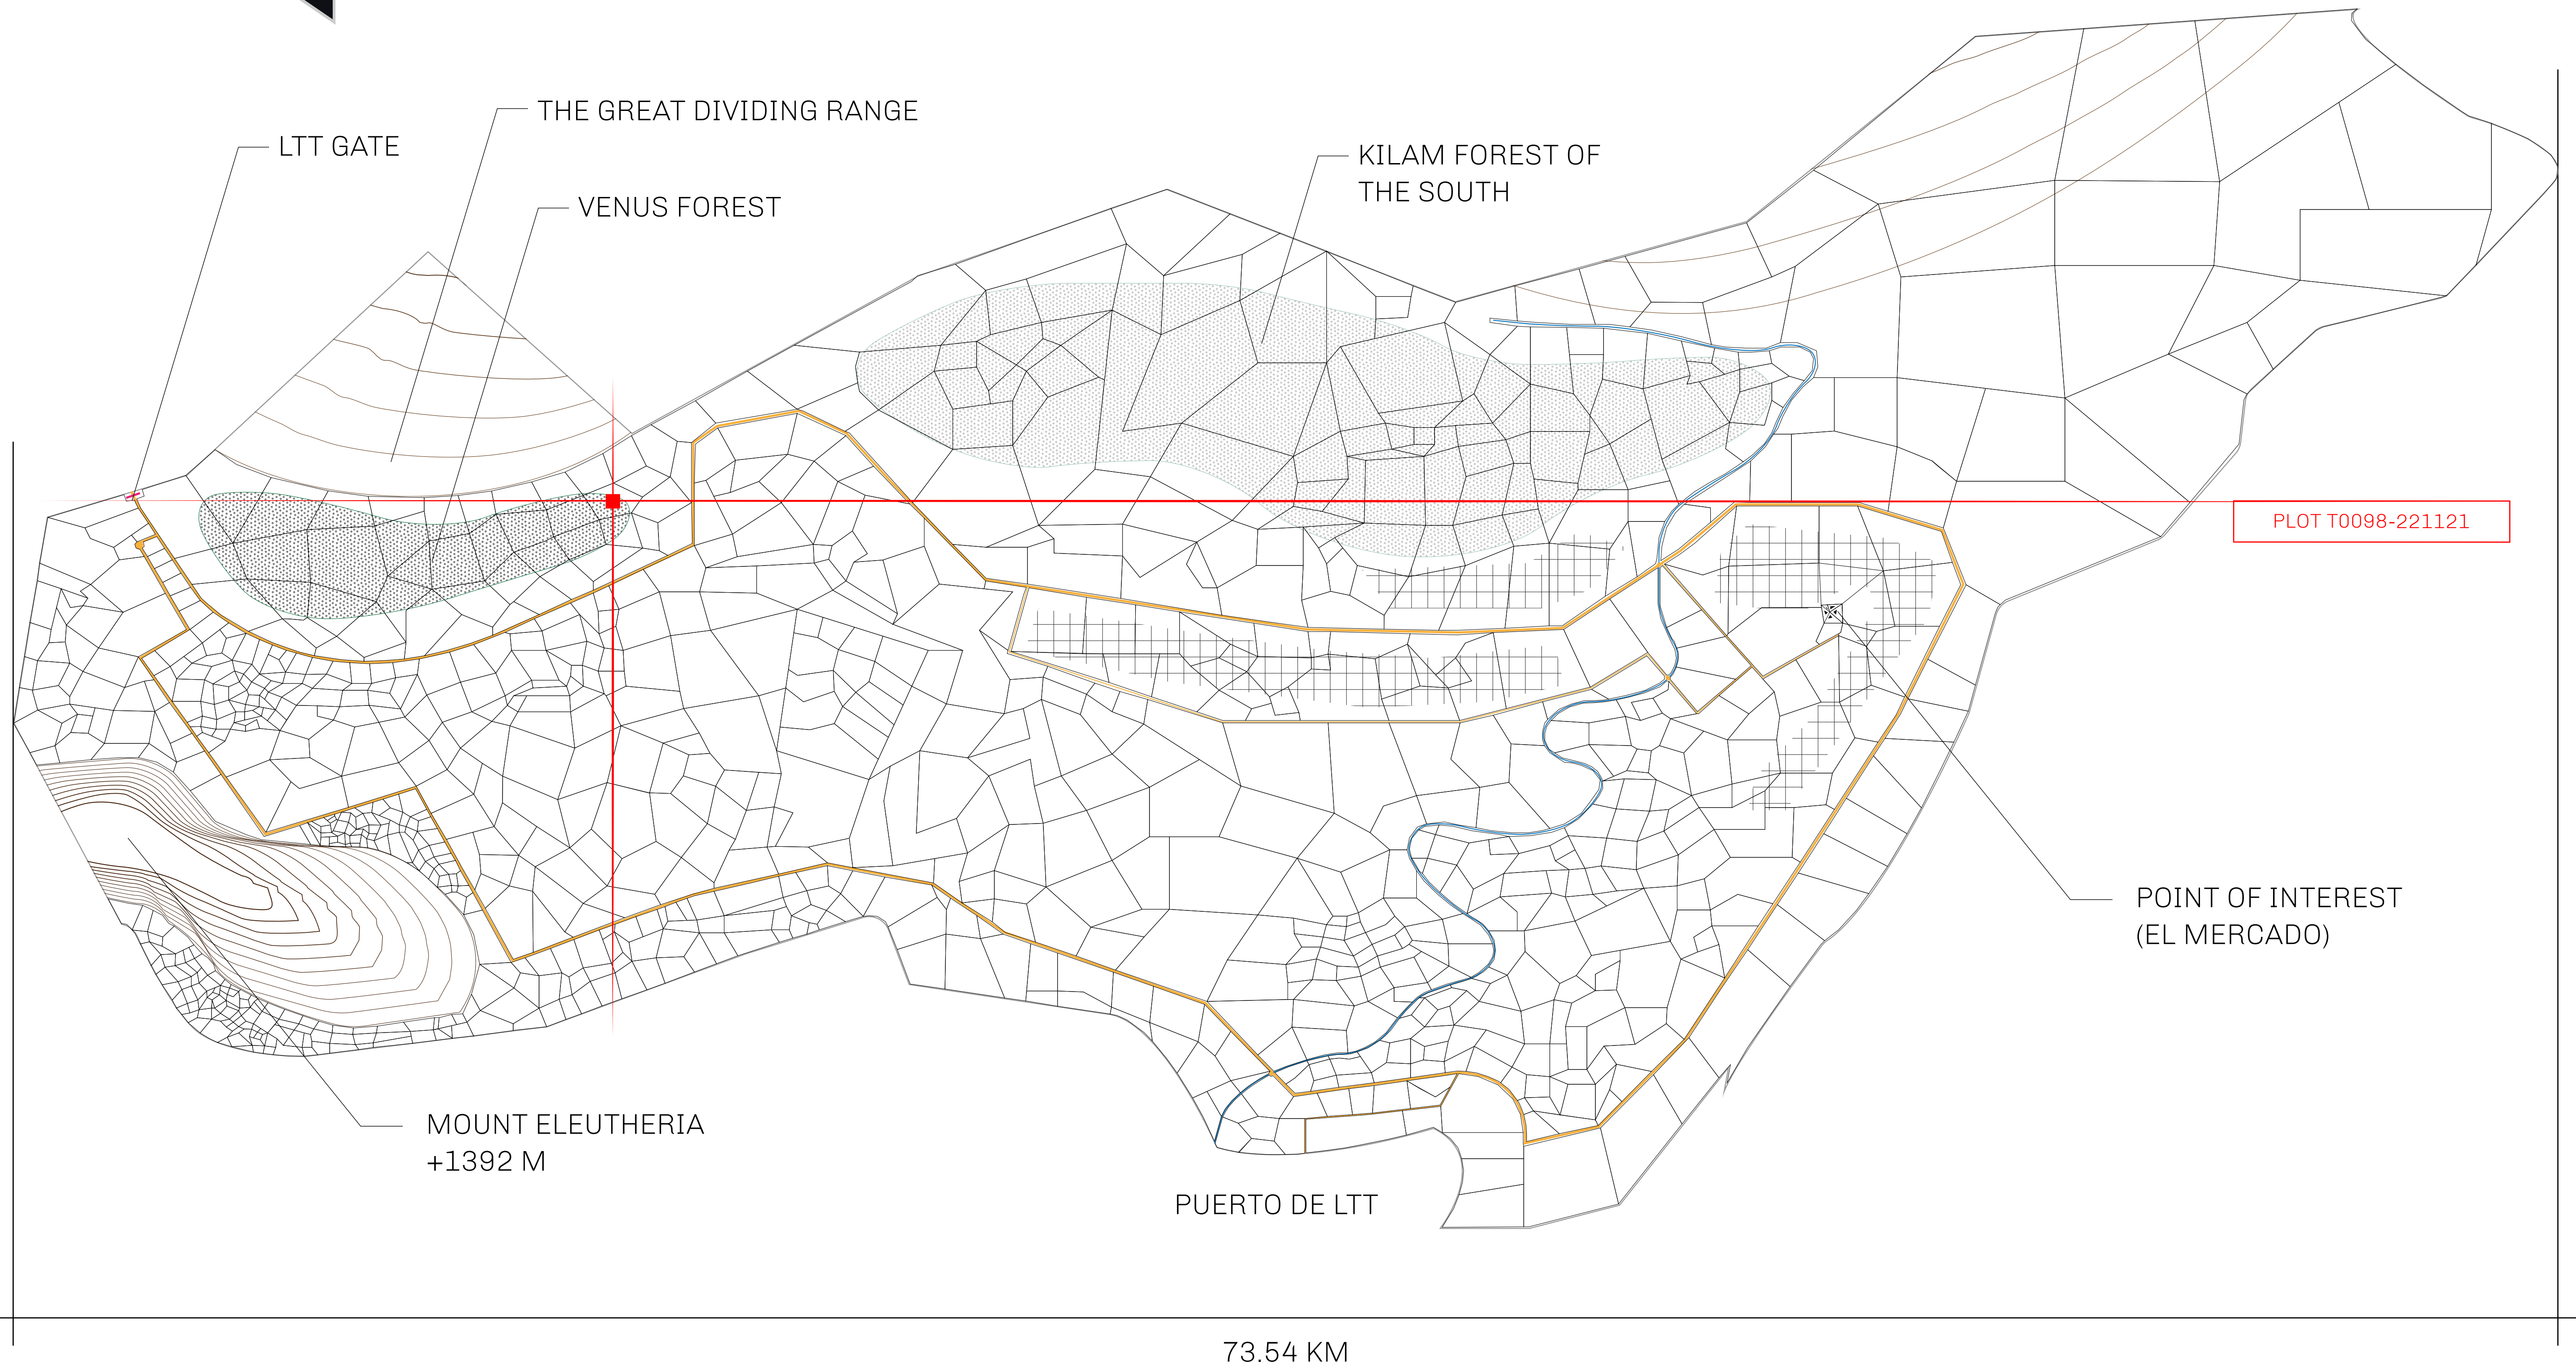

### THE SPANISH ARMADA

The most flamboyant of all of the states, this Spanish-speaking territory houses a clash of cultures. From the LTT trades in the El Mercado district to the solicitations for invites to the Great Empire, and even the traveling Caravans, it is a transient place; people are always on the move on the way to the Great Empire or a trek through the Dividing Range to the Royaume De Satoshi. Commerce uses derivations of LTT such as LTTE, LTTB, and LTTC.

### GEOGRAPHY

COASTLINE	193.03 KM (119.94 MILES)
BORDERS	OCEAN, THE GREAT EMPIRE
HIGHEST POINT	MT ELEUTHERIA +1392 M
LOWEST POINT	PUERTO DE LTT 0 M
PLOTS	1045
SCALE	1:50000

<b>H.M. LNFT Land Registry</b>		TITLE NUMBER	
		<b>T0098-221121</b>	
ADMINISTRATIVE AREA	<b>TERRITORIO LTT ST</b>	ISSUED <b>22 November 2021</b> <i>bl.</i>	SCALE <b>1/50000</b>
OWNER ENTITLEMENT	<b>Type W-T: Share of 0.1% of all BUN sales (rewarded in Credits) plus 1% of all LTT redeemed based on number of NFT Stories minted; Mint 4 NFT Stories</b>		

PLOT T010

PLOT T0098  
BOUNDARY: 4.19 KM

95

VENUS  
FOREST

F

**OFFICIAL PERSPECTIVE SHEET FOR FILING**  
Indicate vantage point for each drawing. Copy and mark each sheet required prior to filing.

Guide - Vantage point should be indicated as shown in the diagram: