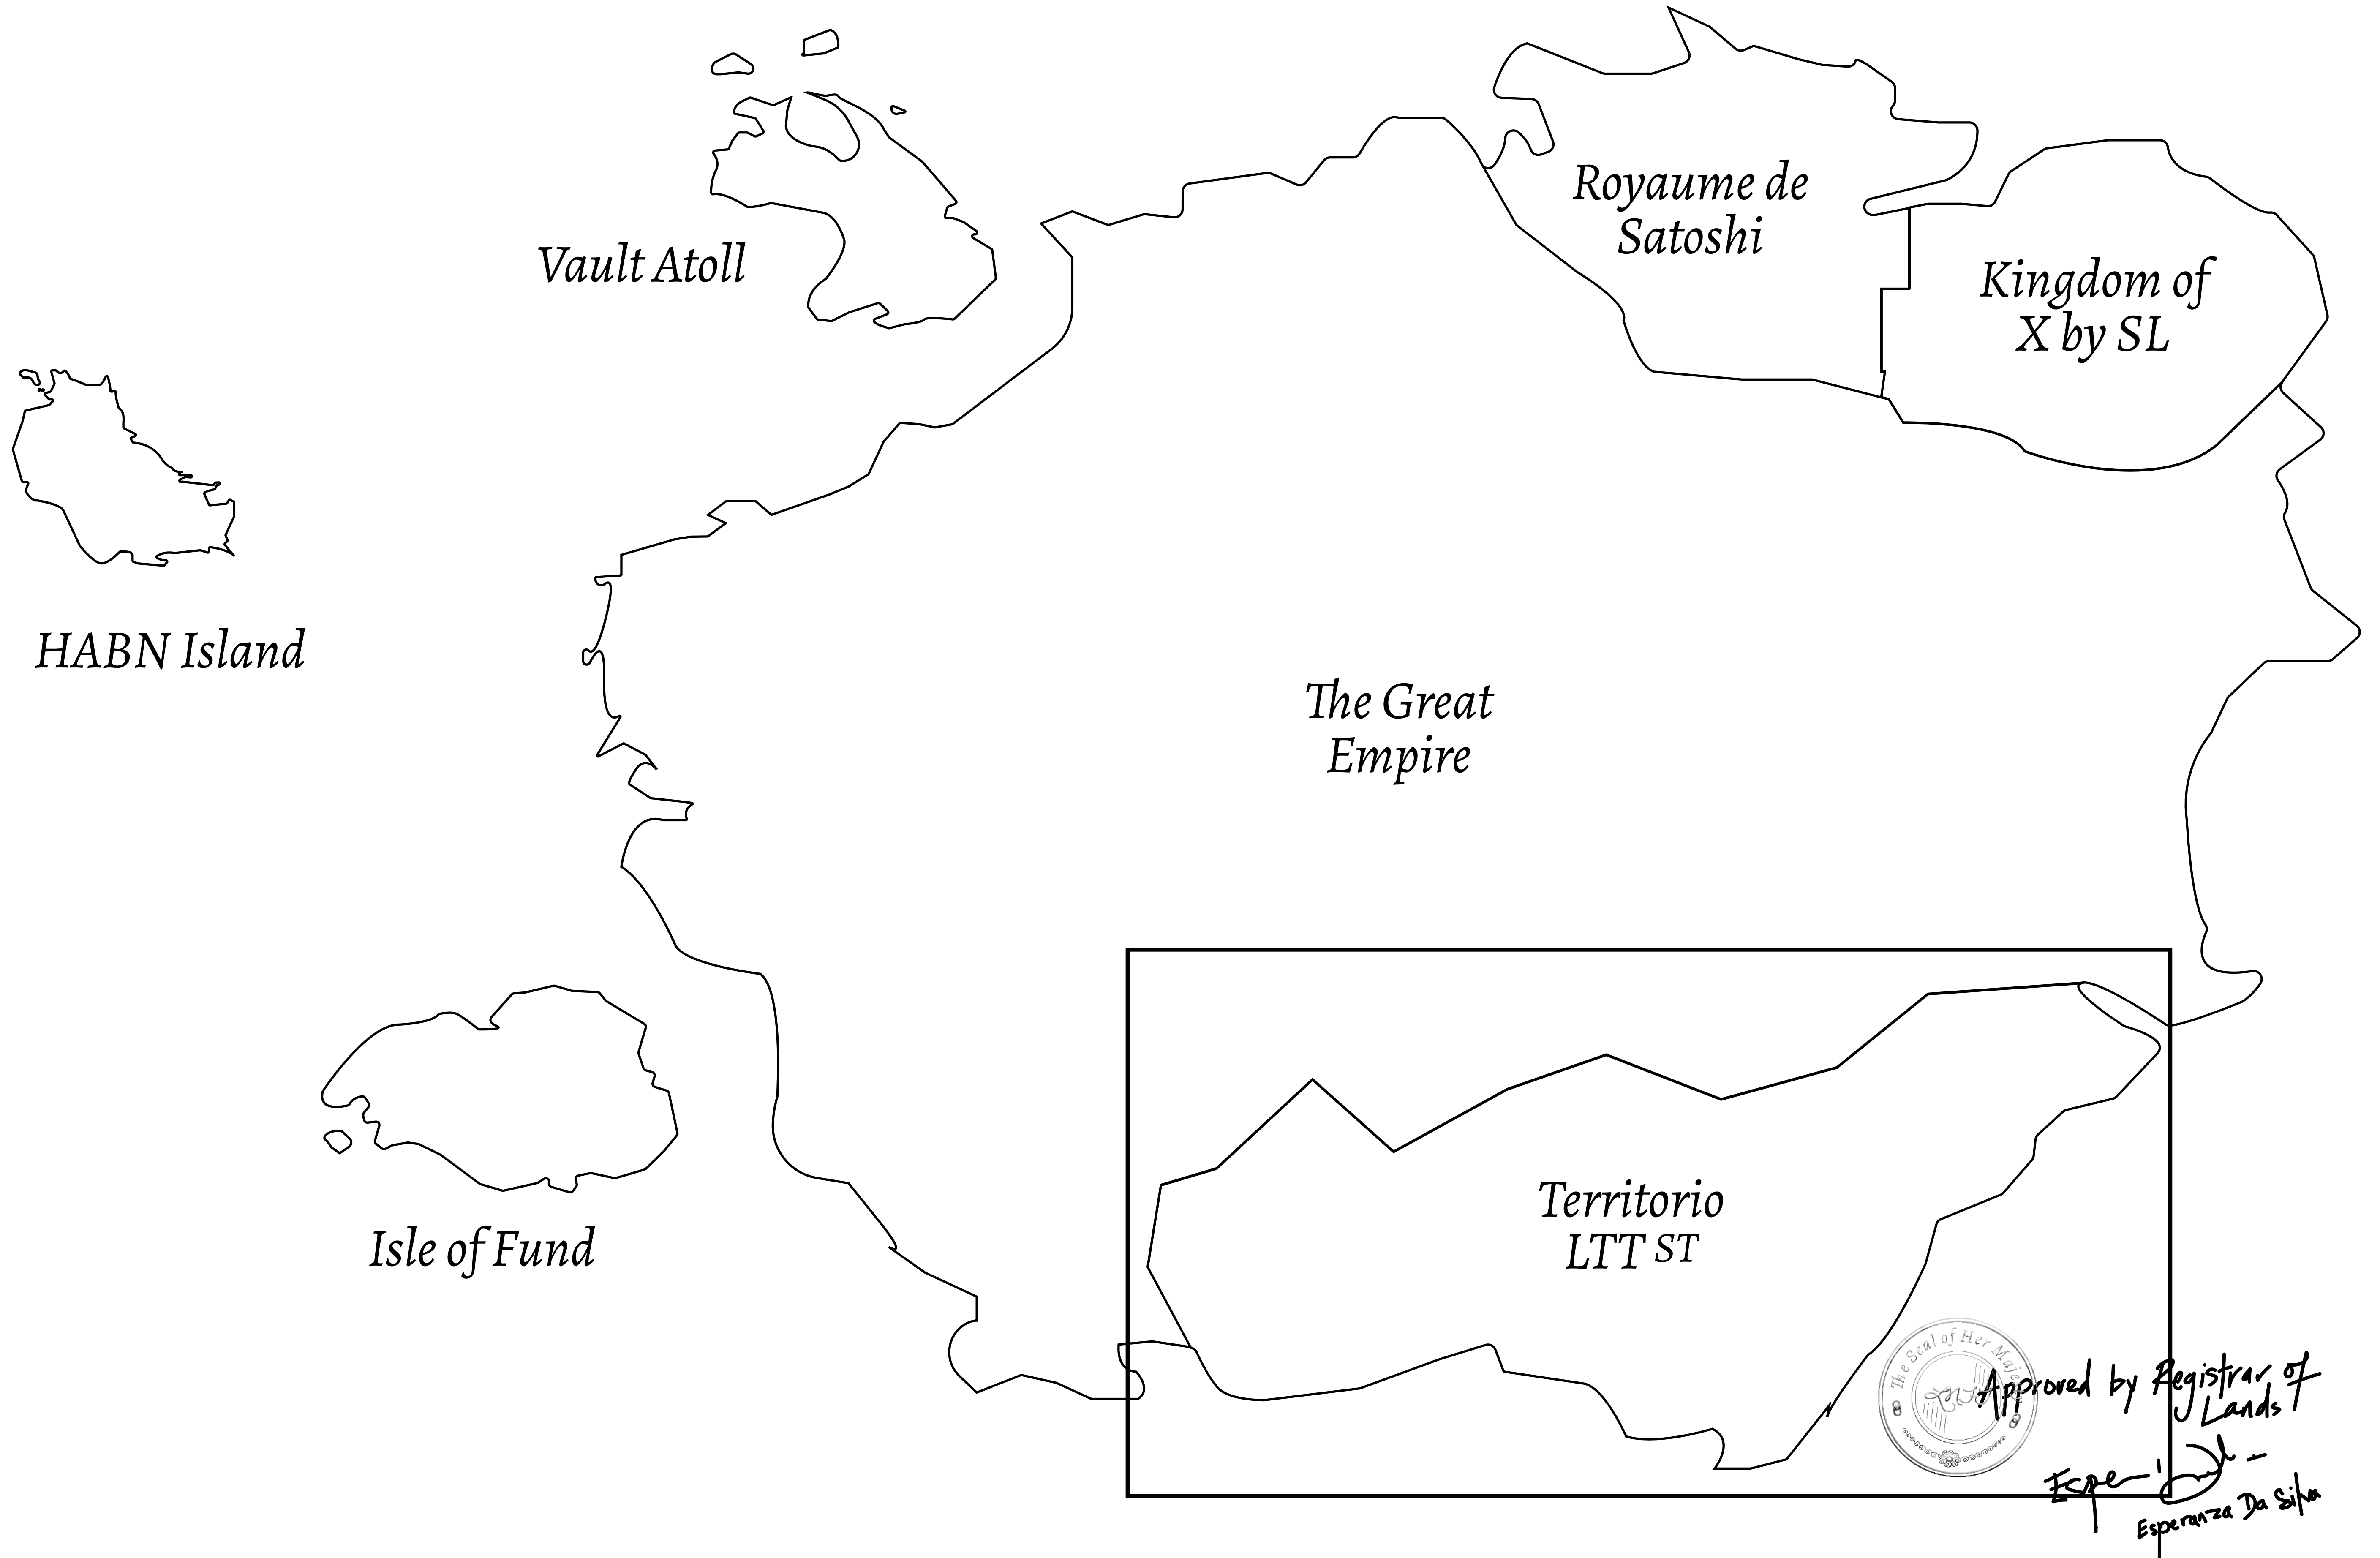

### THE SPANISH ARMADA

The most flamboyant of all of the states, this Spanish-speaking territory houses a clash of cultures. From the LTT trades in the El Mercado district to the solicitations for invites to the Great Empire, and even the traveling Caravans, it is a transient place; people are always on the move on the way to the Great Empire or a trek through the Dividing Range to the Royaume De Satoshi. Commerce uses derivations of LTT such as LTTE, LTTB, and LTTC.

### GEOGRAPHY

COASTLINE	193.03 KM (119.94 MILES)
BORDERS	OCEAN, THE GREAT EMPIRE
HIGHEST POINT	MT ELEUTHERIA +1392 M
LOWEST POINT	PUERTO DE LTT 0 M
PLOTS	1045
SCALE	1:50000

<b>H.M. LNFT Land Registry</b>		TITLE NUMBER	
		<b>T0098-221121</b>	
ADMINISTRATIVE AREA	<b>TERRITORIO LTT ST</b>	ISSUED <b>22 November 2021</b> <i>bl.</i>	SCALE <b>1/50000</b>
OWNER ENTITLEMENT	<b>Type W-T: Share of 0.1% of all BUN sales (rewarded in Credits) plus 1% of all LTT redeemed based on number of NFT Stories minted; Mint 4 NFT Stories</b>		

PLOT T010

PLOT T0098  
BOUNDARY: 4.19 KM

95

VENUS  
FOREST

F

**OFFICIAL PERSPECTIVE SHEET FOR FILING**  
Indicate vantage point for each drawing. Copy and mark each sheet required prior to filing.

Guide - Vantage point should be indicated as shown in the diagram: