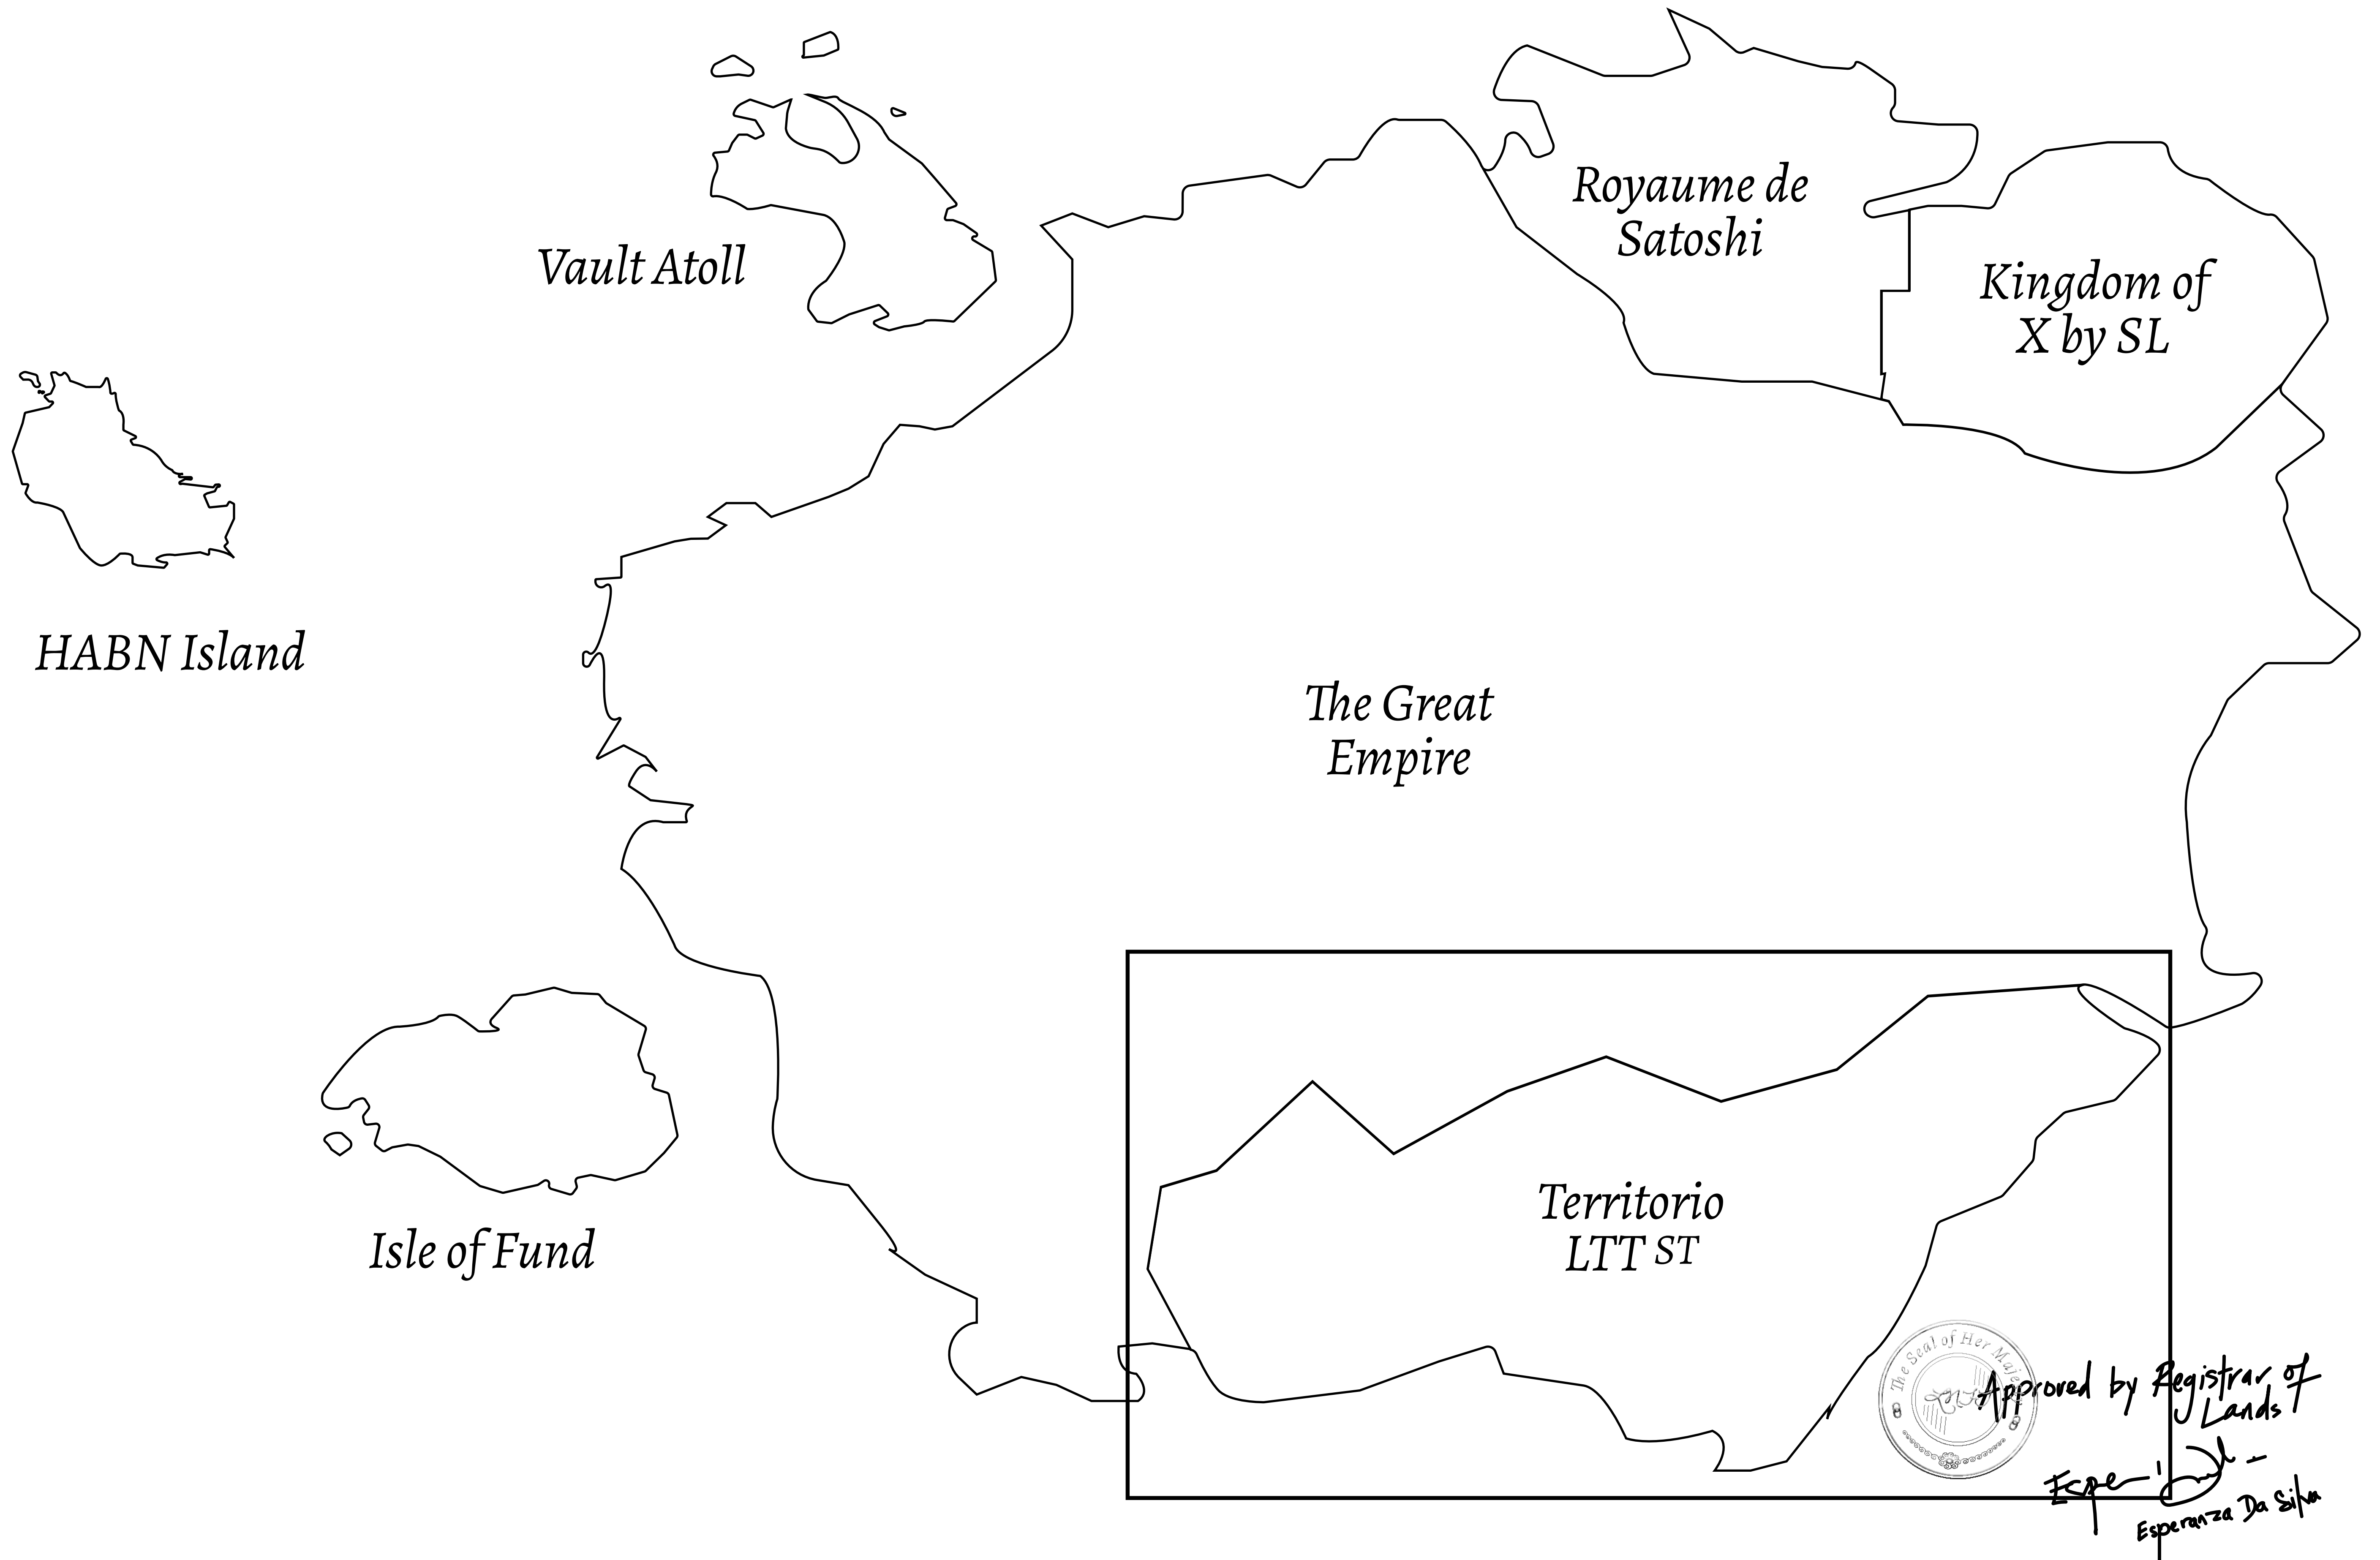

LOOT NFT WORLD

THE SPANISH ARMADA

The most flamboyant of all of the states, this Spanish-speaking territory houses a clash of cultures. From the LTT trades in the El Mercado district to the solicitations for invites to the Great Empire, and even the traveling Caravans, it is a transient place; people are always on the move on the way to the Great Empire or a trek through the Dividing Range to the Royaume De Satoshi. Commerce uses derivations of LTT such as LTTE, LTTB, and LTTC.

GEOGRAPHY

COASTLINE	193.03 KM (119.94 MILES)
BORDERS	OCEAN, THE GREAT EMPIRE
HIGHEST POINT	MT ELEUTHERIA +1392 M
LOWEST POINT	PUERTO DE LTT 0 M
PLOTS	1045
SCALE	1:50000

H.M. LNFT Land Registry		TITLE NUMBER	
		T0093-221121	
ADMINISTRATIVE AREA	TERRITORIO LTT ST	ISSUED 22 November 2021 <i>BJ.</i>	SCALE 1/50000
OWNER ENTITLEMENT	Type W-T: Share of 0.1% of all BUN sales (rewarded in Credits) plus 1% of all LTT redeemed based on number of NFT Stories minted; Mint 4 NFT Stories		