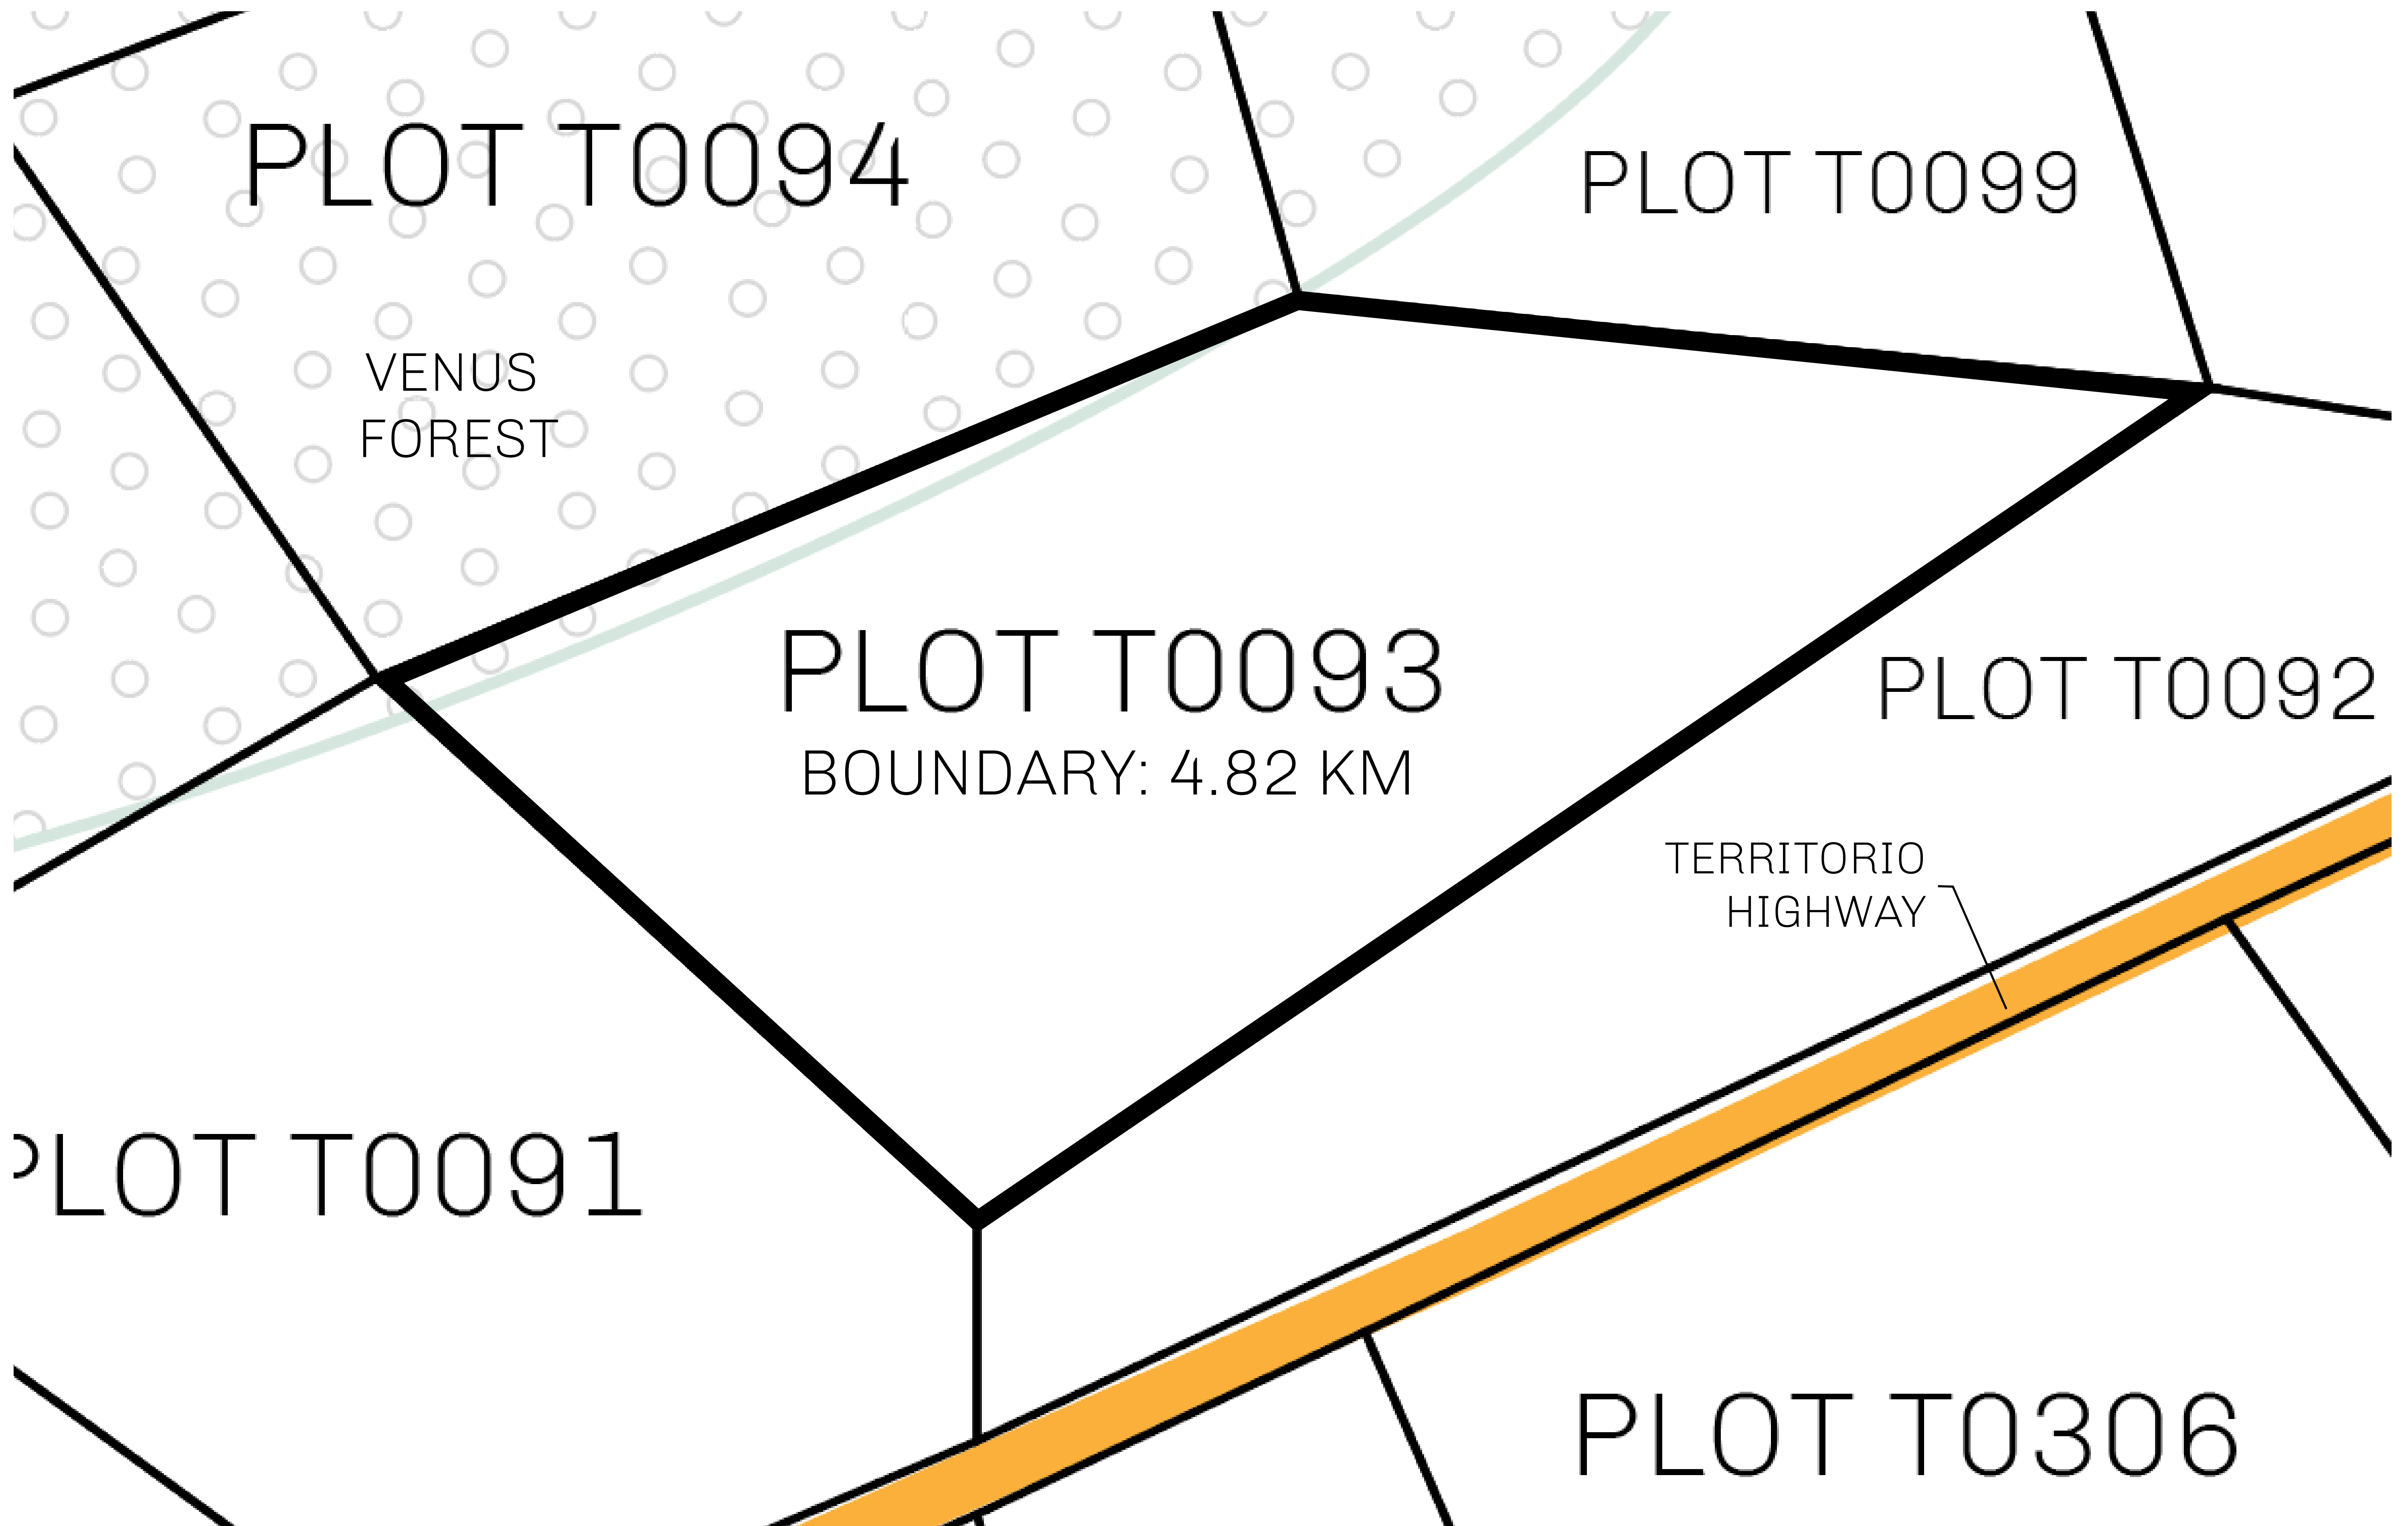

LOOT NFT WORLD

THE SPANISH ARMADA

The most flamboyant of all of the states, this Spanish-speaking territory houses a clash of cultures. From the LTT trades in the El Mercado district to the solicitations for invites to the Great Empire, and even the traveling Caravans, it is a transient place; people are always on the move on the way to the Great Empire or a trek through the Dividing Range to the Royaume De Satoshi. Commerce uses derivations of LTT such as LTTE, LTTB, and LTTC.

GEOGRAPHY

COASTLINE	193.03 KM (119.94 MILES)
BORDERS	OCEAN, THE GREAT EMPIRE
HIGHEST POINT	MT ELEUTHERIA +1392 M
LOWEST POINT	PUERTO DE LTT 0 M
PLOTS	1045
SCALE	1:50000

H.M. LNFT Land Registry		TITLE NUMBER	
		T0093-221121	
ADMINISTRATIVE AREA	TERRITORIO LTT ST	ISSUED 22 November 2021 <i>BJ.</i>	SCALE 1/50000
OWNER ENTITLEMENT	Type W-T: Share of 0.1% of all BUN sales (rewarded in Credits) plus 1% of all LTT redeemed based on number of NFT Stories minted; Mint 4 NFT Stories		

OFFICIAL PERSPECTIVE SHEET FOR FILING
Indicate vantage point for each drawing. Copy and mark each sheet required prior to filing.

Guide - Vantage point should be indicated as shown in the diagram: