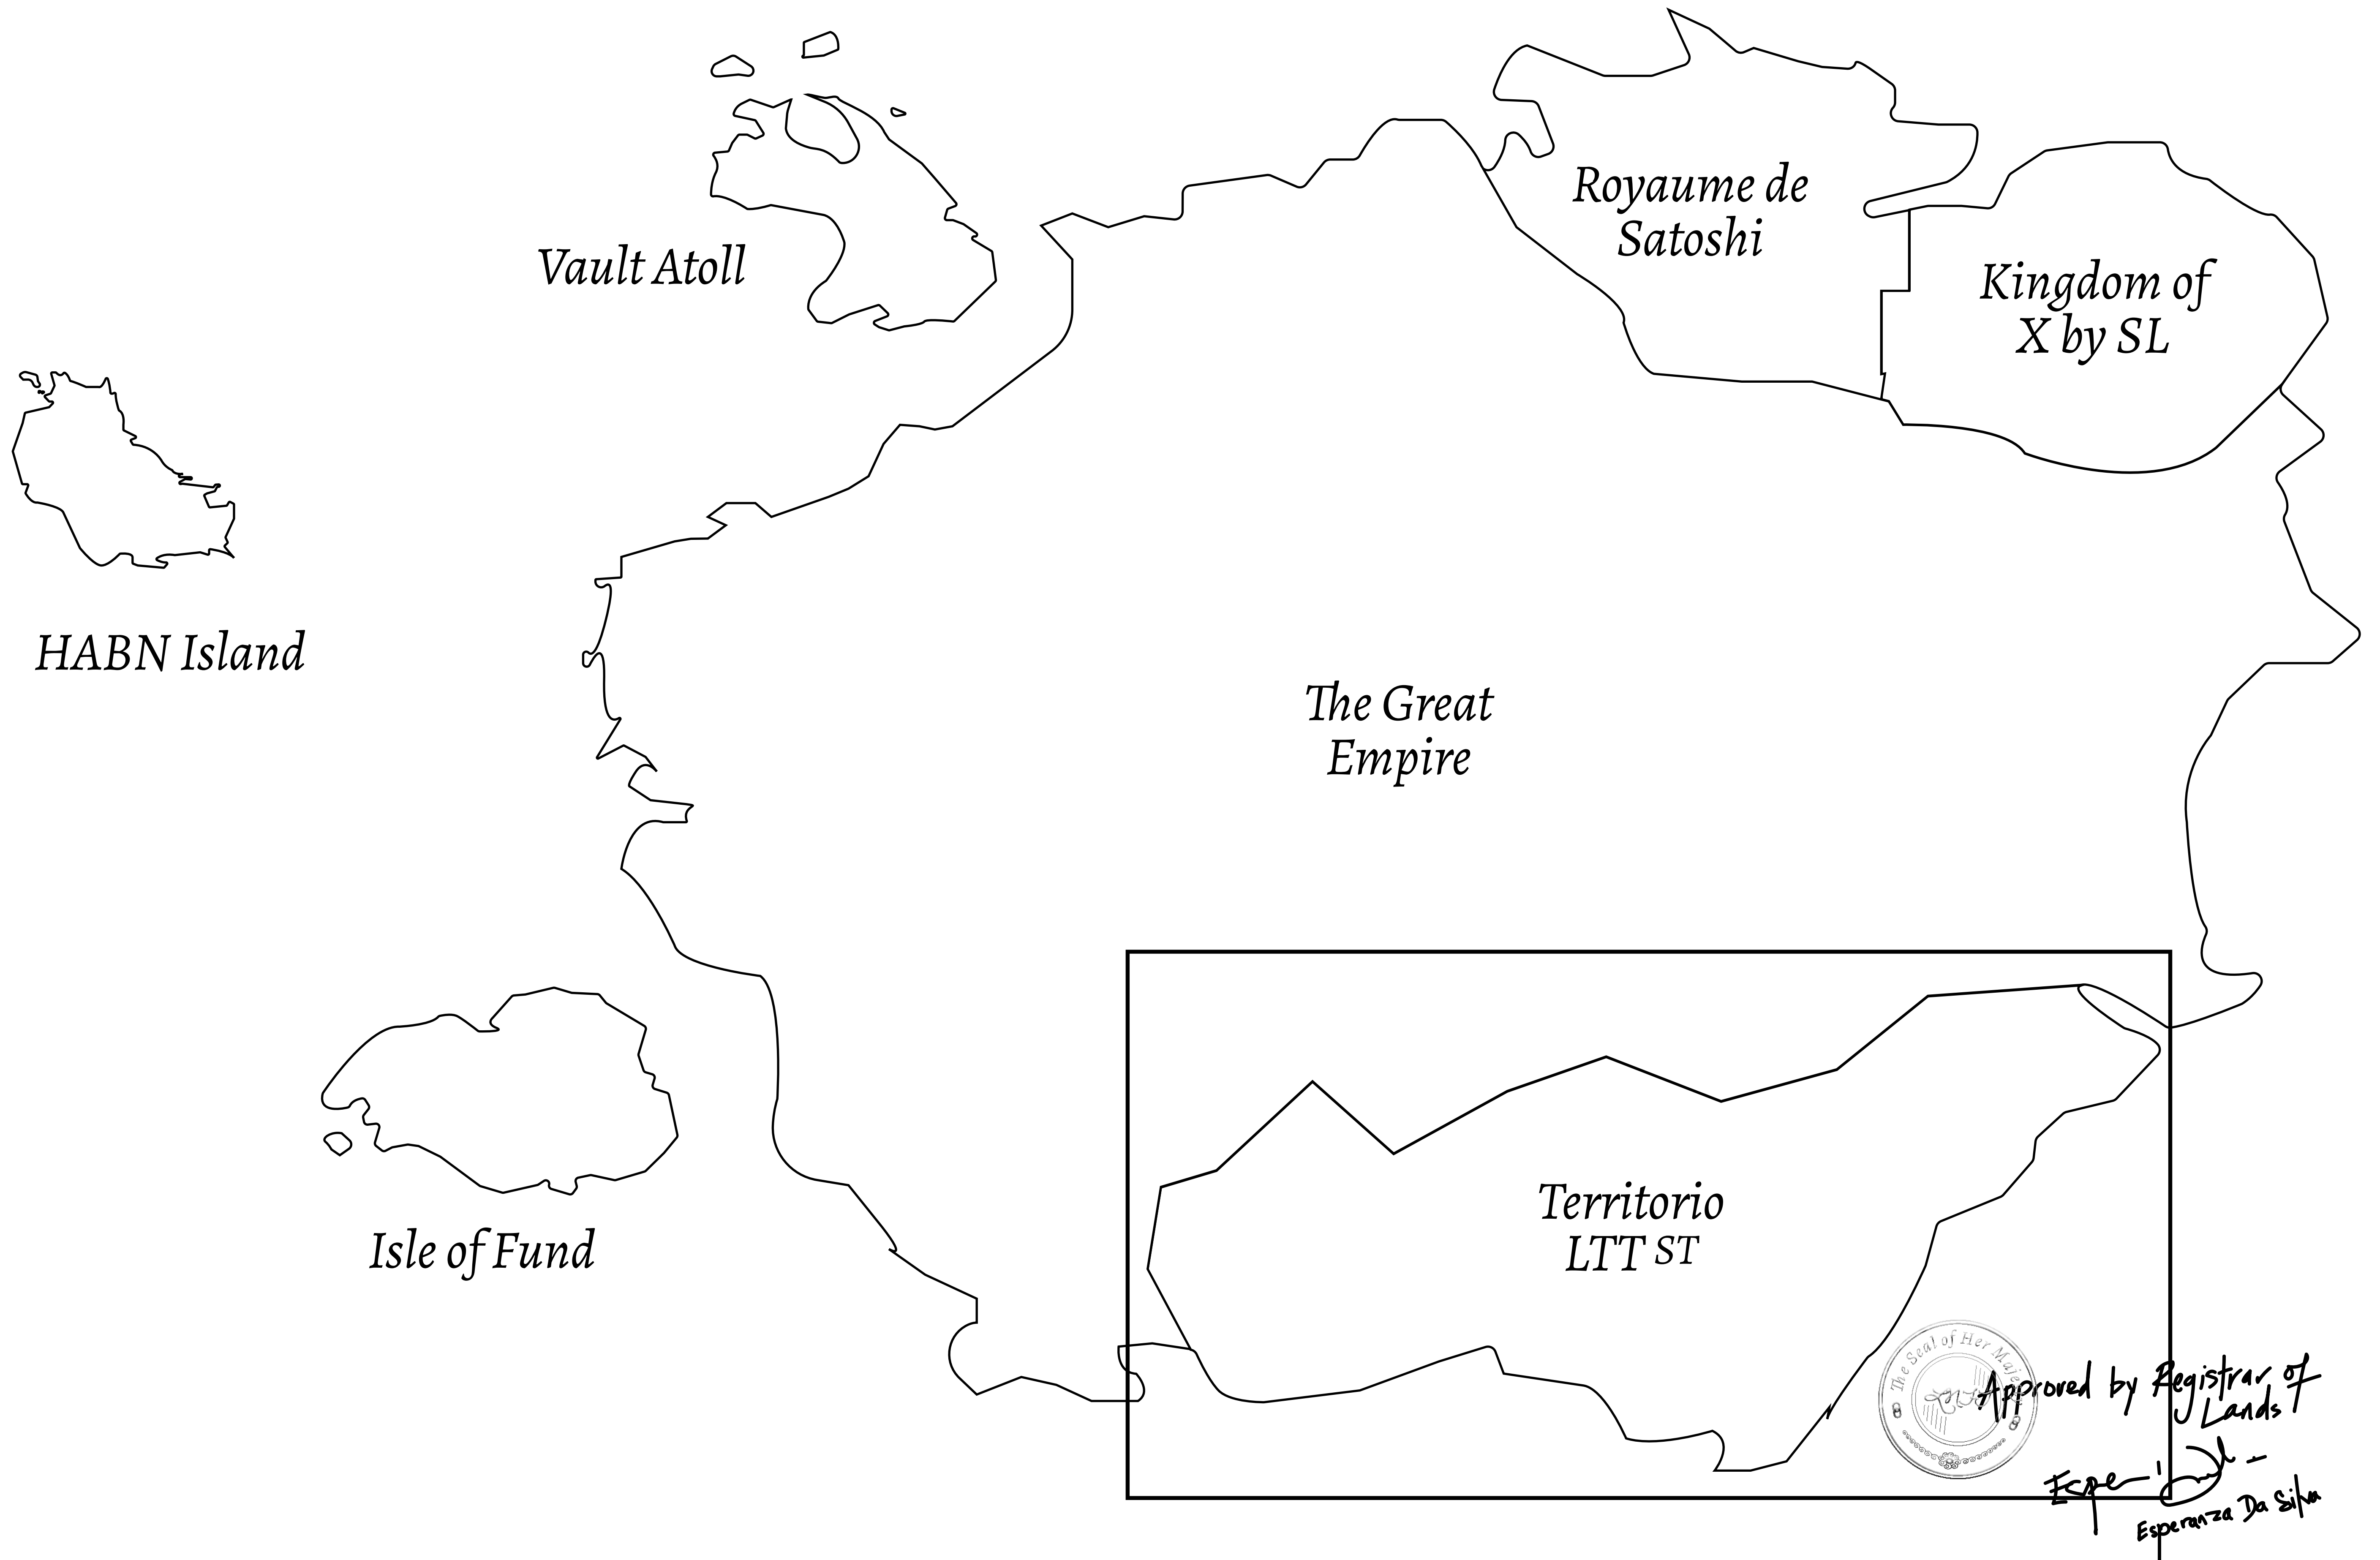

### THE SPANISH ARMADA

The most flamboyant of all of the states, this Spanish-speaking territory houses a clash of cultures. From the LTT trades in the El Mercado district to the solicitations for invites to the Great Empire, and even the traveling Caravans, it is a transient place; people are always on the move on the way to the Great Empire or a trek through the Dividing Range to the Royaume De Satoshi. Commerce uses derivations of LTT such as LTTE, LTTB, and LTTTC.

### GEOGRAPHY

COASTLINE	193.03 KM (119.94 MILES)
BORDERS	OCEAN, THE GREAT EMPIRE
HIGHEST POINT	MT ELEUTHERIA +1392 M
LOWEST POINT	PUERTO DE LTT 0 M
PLOTS	1045
SCALE	1:50000

<b>H.M. LNFT Land Registry</b>		TITLE NUMBER <b>T0068-221121</b>	
ADMINISTRATIVE AREA	<b>TERRITORIO LTT ST</b>	ISSUED <b>22 November 2021</b> <i>BJ.</i>	SCALE <b>1/50000</b>
OWNER ENTITLEMENT	<b>Type W-T: Share of 0.1% of all BUN sales (rewarded in Credits) plus 1% of all LTT redeemed based on number of NFT Stories minted; Mint 4 NFT Stories</b>		