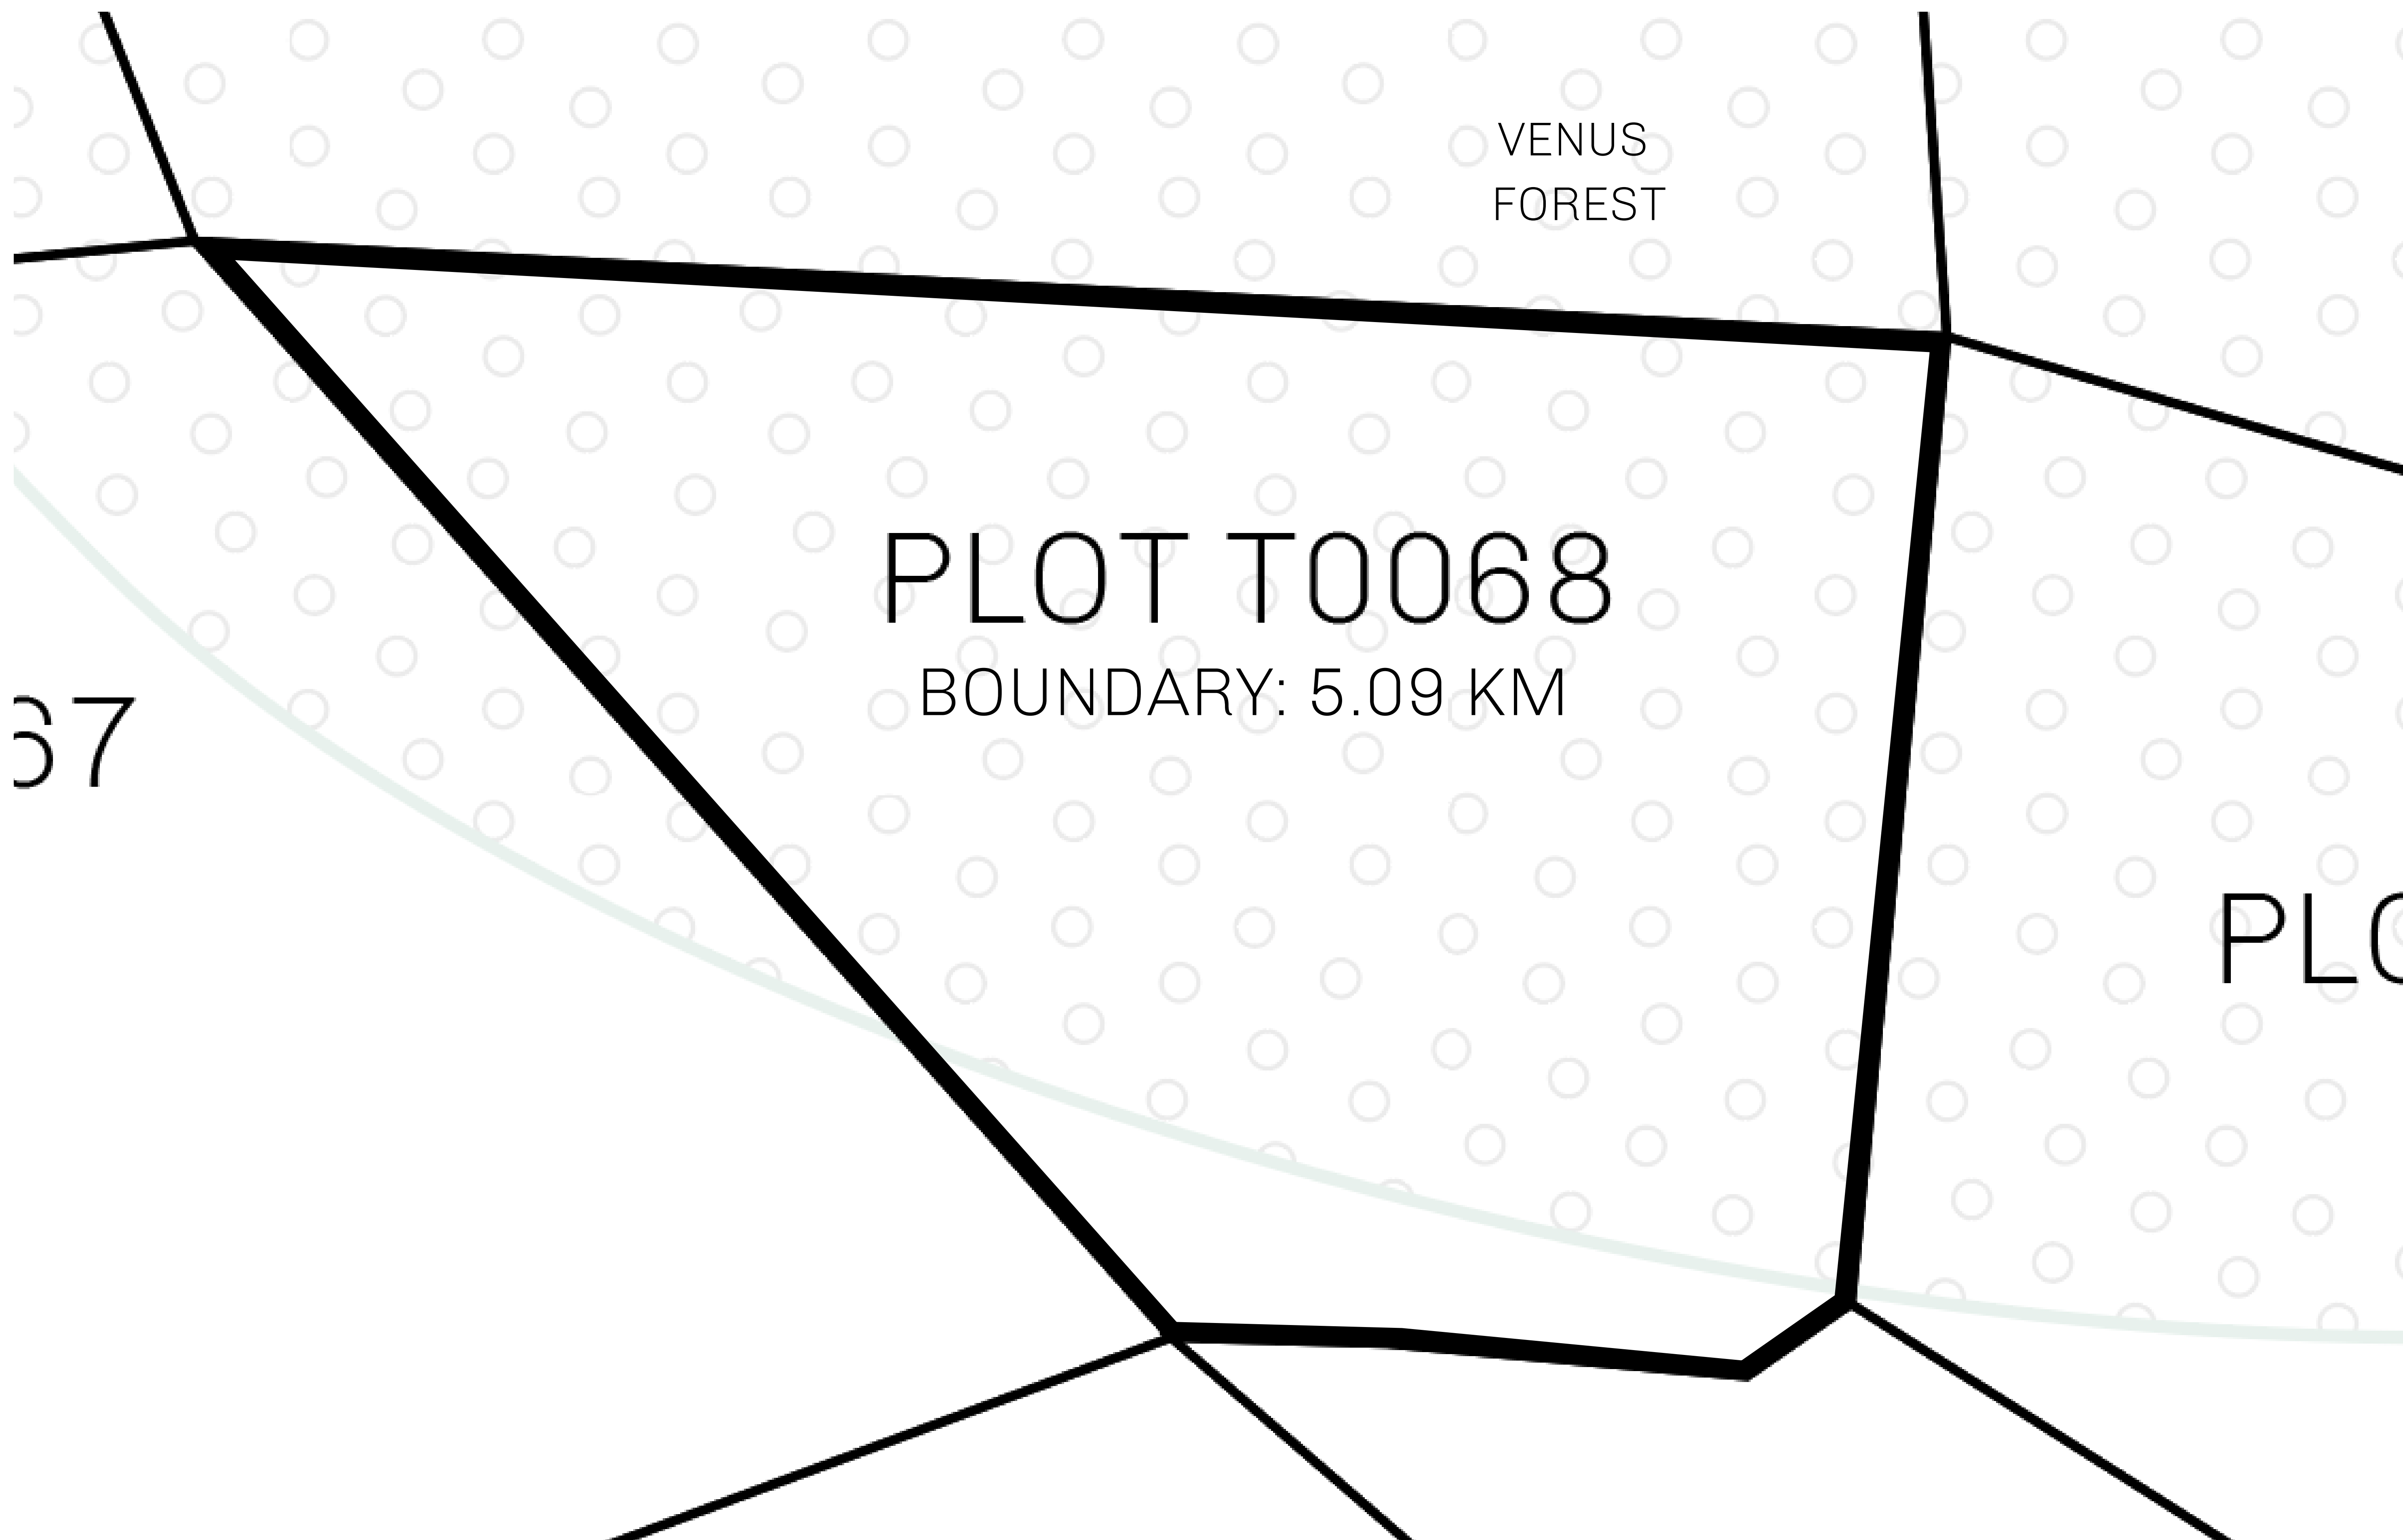

### THE SPANISH ARMADA

The most flamboyant of all of the states, this Spanish-speaking territory houses a clash of cultures. From the LTT trades in the El Mercado district to the solicitations for invites to the Great Empire, and even the traveling Caravans, it is a transient place; people are always on the move on the way to the Great Empire or a trek through the Dividing Range to the Royaume De Satoshi. Commerce uses derivations of LTT such as LTTE, LTTB, and LTTTC.

### GEOGRAPHY

COASTLINE	193.03 KM (119.94 MILES)
BORDERS	OCEAN, THE GREAT EMPIRE
HIGHEST POINT	MT ELEUTHERIA +1392 M
LOWEST POINT	PUERTO DE LTT 0 M
PLOTS	1045
SCALE	1:50000

<b>H.M. LNFT Land Registry</b>		TITLE NUMBER <b>T0068-221121</b>	
ADMINISTRATIVE AREA	<b>TERRITORIO LTT ST</b>	ISSUED <b>22 November 2021</b> <i>BJ.</i>	SCALE <b>1/50000</b>
OWNER ENTITLEMENT	<b>Type W-T: Share of 0.1% of all BUN sales (rewarded in Credits) plus 1% of all LTT redeemed based on number of NFT Stories minted; Mint 4 NFT Stories</b>		