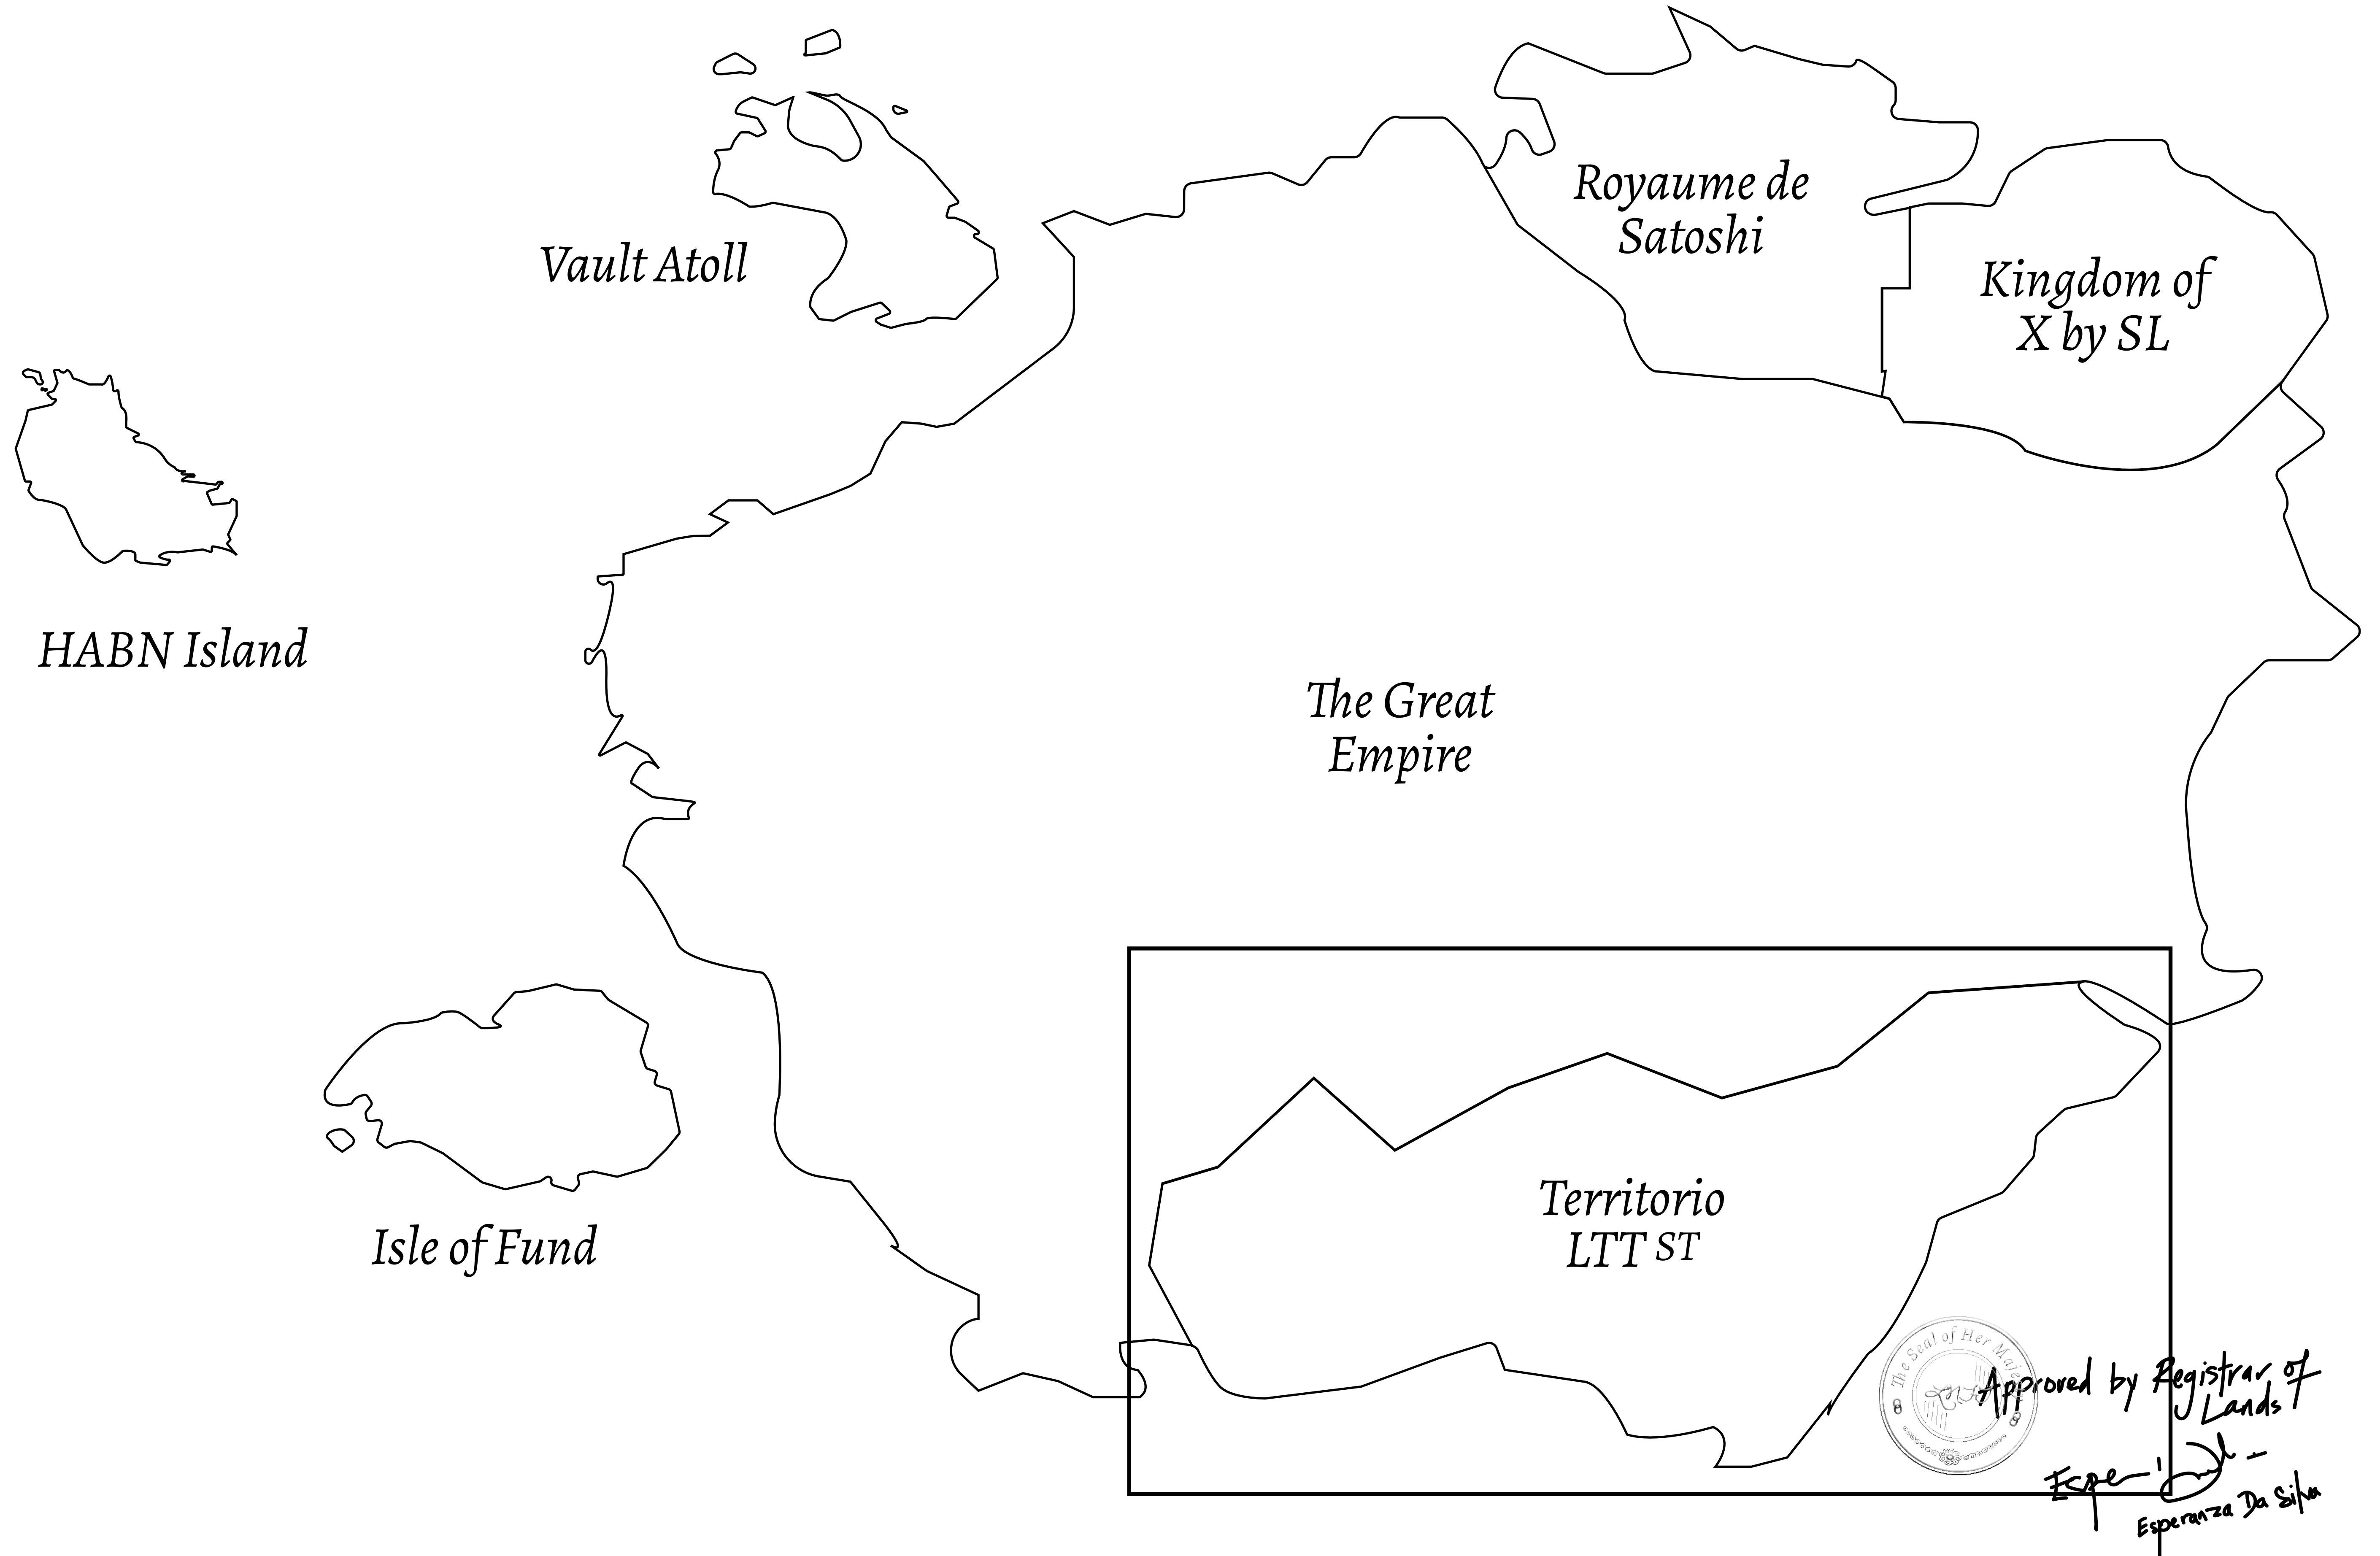

LOOT NFT WORLD

THE SPANISH ARMADA

The most flamboyant of all of the states, this Spanish-speaking territory houses a clash of cultures. From the LTT trades in the El Mercado district to the solicitations for invites to the Great Empire, and even the traveling Caravans, it is a transient place; people are always on the move on the way to the Great Empire or a trek through the Dividing Range to the Royaume De Satoshi. Commerce uses derivations of LTT such as LTTE, LTTB, and LTTTC.

GEOGRAPHY

COASTLINE	193.03 KM (119.94 MILES)
BORDERS	OCEAN, THE GREAT EMPIRE
HIGHEST POINT	MT ELEUTHERIA +1392 M
LOWEST POINT	PUERTO DE LTT 0 M
PLOTS	1045
SCALE	1:50000

H.M. LNFT Land Registry		TITLE NUMBER	
		T0066-221121	
ADMINISTRATIVE AREA	TERRITORIO LTT ST	ISSUED 22 November 2021 <i>BJ</i>	SCALE 1/50000
OWNER ENTITLEMENT	Type W-T: Share of 0.1% of all BUN sales (rewarded in Credits) plus 1% of all LTT redeemed based on number of NFT Stories minted; Mint 4 NFT Stories		

LOT T0062

THE GREAT DIVIDING RANGE

PLC

PLOT T0066
BOUNDARY: 7.27 KM

VENUS FOREST

OFFICIAL PERSPECTIVE SHEET FOR FILING
Indicate vantage point for each drawing. Copy and mark each sheet required prior to filing.

Guide - Vantage point should be indicated as shown in the diagram: