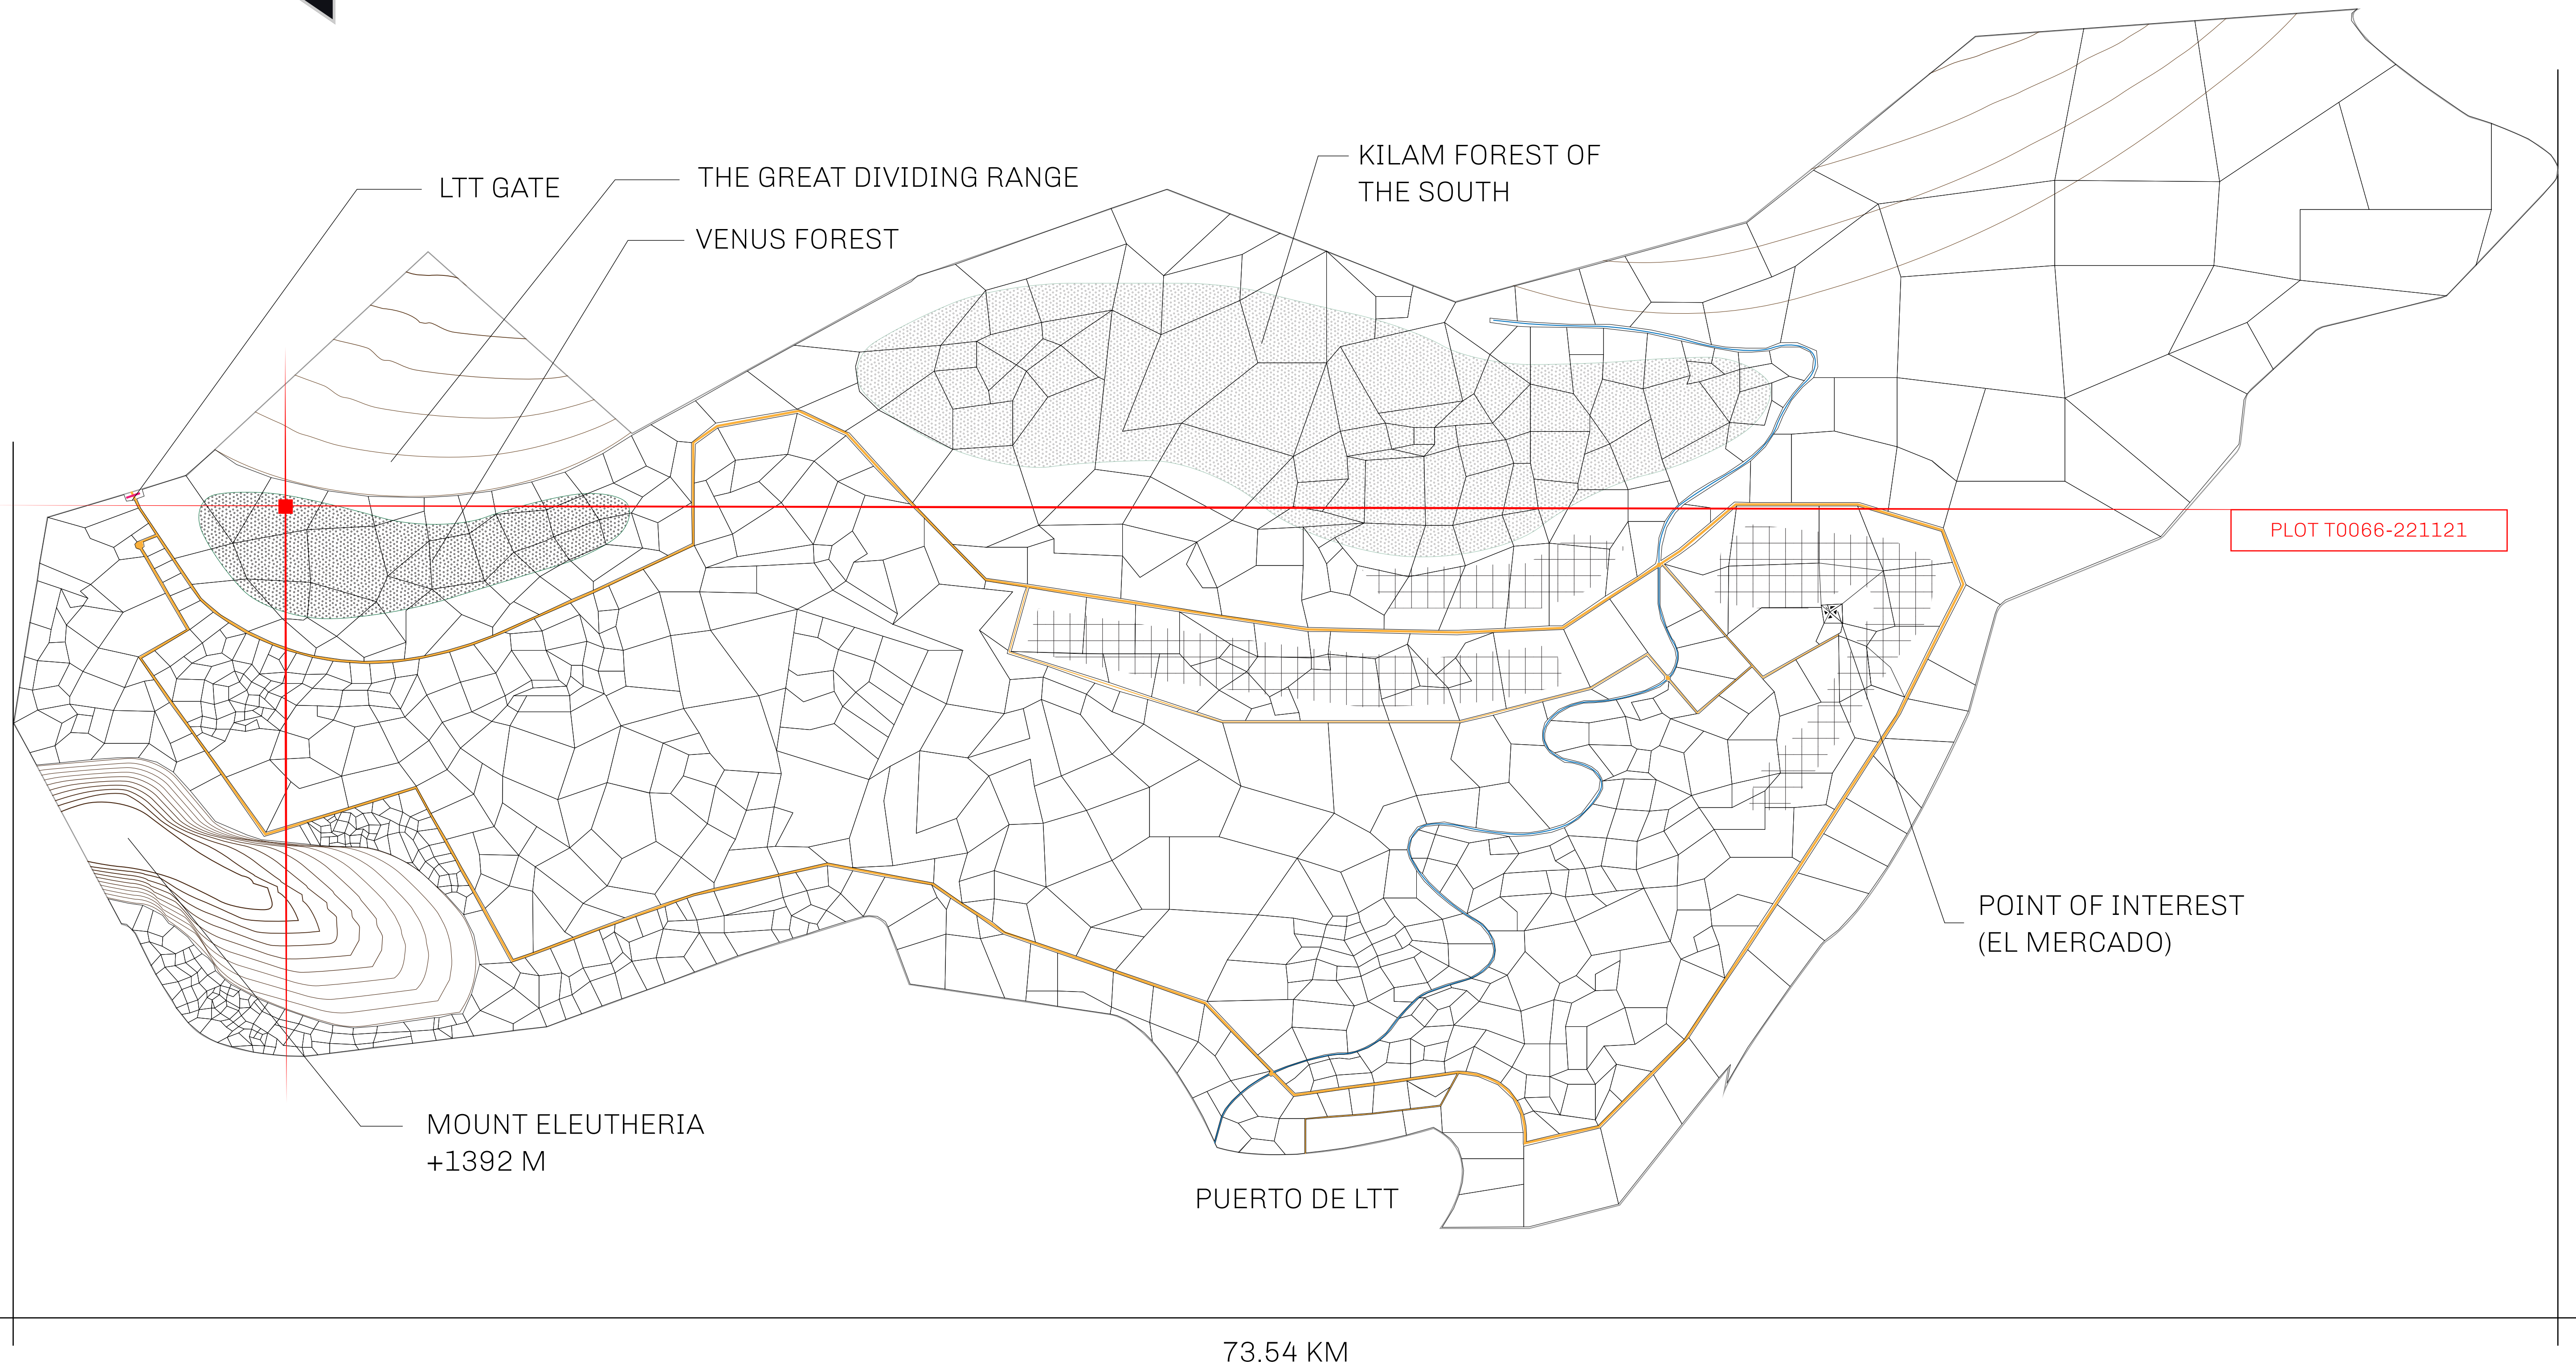

LOOT NFT WORLD

THE SPANISH ARMADA

The most flamboyant of all of the states, this Spanish-speaking territory houses a clash of cultures. From the LTT trades in the El Mercado district to the solicitations for invites to the Great Empire, and even the traveling Caravans, it is a transient place; people are always on the move on the way to the Great Empire or a trek through the Dividing Range to the Royaume De Satoshi. Commerce uses derivations of LTT such as LTTE, LTTB, and LTTTC.

GEOGRAPHY

COASTLINE	193.03 KM (119.94 MILES)
BORDERS	OCEAN, THE GREAT EMPIRE
HIGHEST POINT	MT ELEUTHERIA +1392 M
LOWEST POINT	PUERTO DE LTT 0 M
PLOTS	1045
SCALE	1:50000

H.M. LNFT Land Registry		TITLE NUMBER	
		T0066-221121	
ADMINISTRATIVE AREA	TERRITORIO LTT ST	ISSUED 22 November 2021 <i>BJ</i>	SCALE 1/50000
OWNER ENTITLEMENT	Type W-T: Share of 0.1% of all BUN sales (rewarded in Credits) plus 1% of all LTT redeemed based on number of NFT Stories minted; Mint 4 NFT Stories		

LOT T0062

THE GREAT DIVIDING RANGE

PLC

PLOT T0066
BOUNDARY: 7.27 KM

VENUS FOREST

OFFICIAL PERSPECTIVE SHEET FOR FILING
Indicate vantage point for each drawing. Copy and mark each sheet required prior to filing.

Guide - Vantage point should be indicated as shown in the diagram: