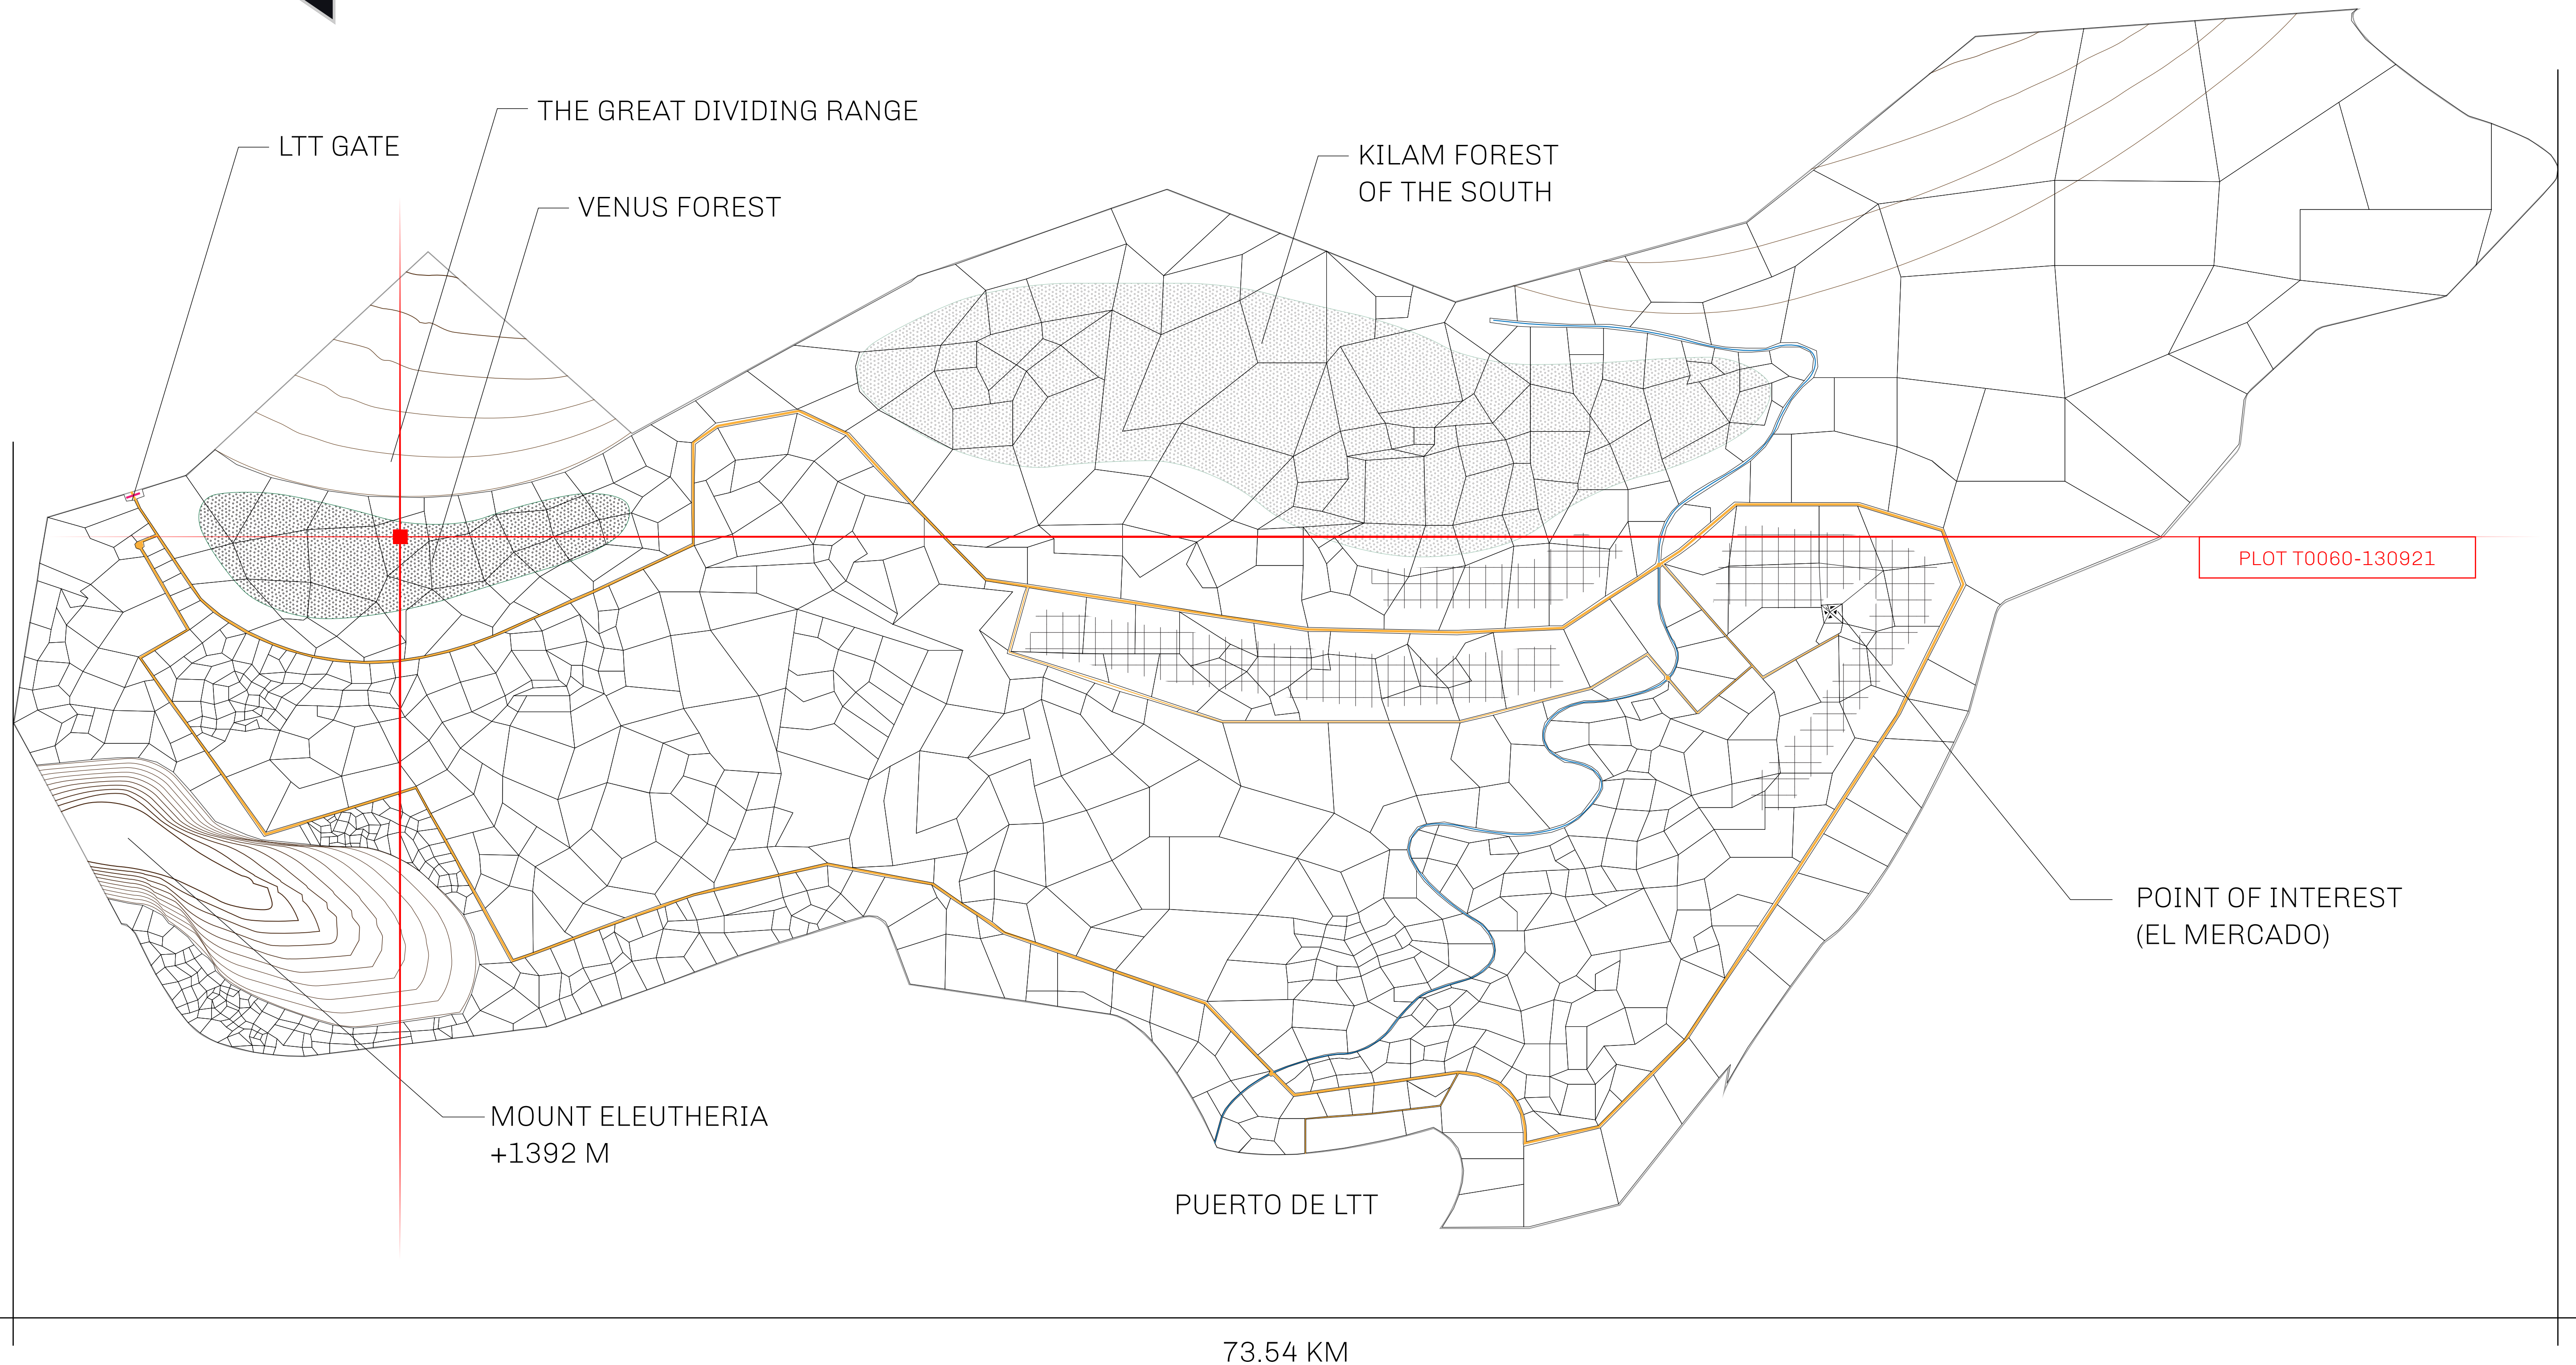

### THE SPANISH ARMADA

The most flamboyant of all of the states, this Spanish-speaking territory houses a clash of cultures. From the LTT trades in the El Mercado district to the solicitations for invites to the Great Empire, and even the traveling Caravans, it is a transient place; people are always on the move on the way to the Great Empire or a trek through the Dividing Range to the Royaume De Satoshi. Commerce uses derivations of LTT such as LTTE, LTTB, and LTTC.

### GEOGRAPHY

COASTLINE	193.03 KM (119.94 MILES)
BORDERS	OCEAN, THE GREAT EMPIRE
HIGHEST POINT	MT ELEUTHERIA +1392 M
LOWEST POINT	PUERTO DE LTT 0 M
PLOTS	1045
SCALE	1:50000

<b>H.M. LNFT Land Registry</b>		TITLE NUMBER	
		<b>T0060-130921</b>	
ADMINISTRATIVE AREA	<b>TERRITORIO LTT ST</b>	ISSUED <b>13 September 2021</b> <i>B.I.</i>	SCALE <b>1/50000</b>
OWNER ENTITLEMENT	<b>Type W-T: Share of 0.1% of all BUN sales (rewarded in Credits) plus 1% of all LTT redeemed based on number of NFT Stories minted; Mint 4 NFT Stories</b>		

## THE GREAT DIVIDING RANGE

**OFFICIAL PERSPECTIVE SHEET FOR FILING**  
Indicate vantage point for each drawing. Copy and mark each sheet required prior to filing.

Guide - Vantage point should be indicated as shown in the diagram: