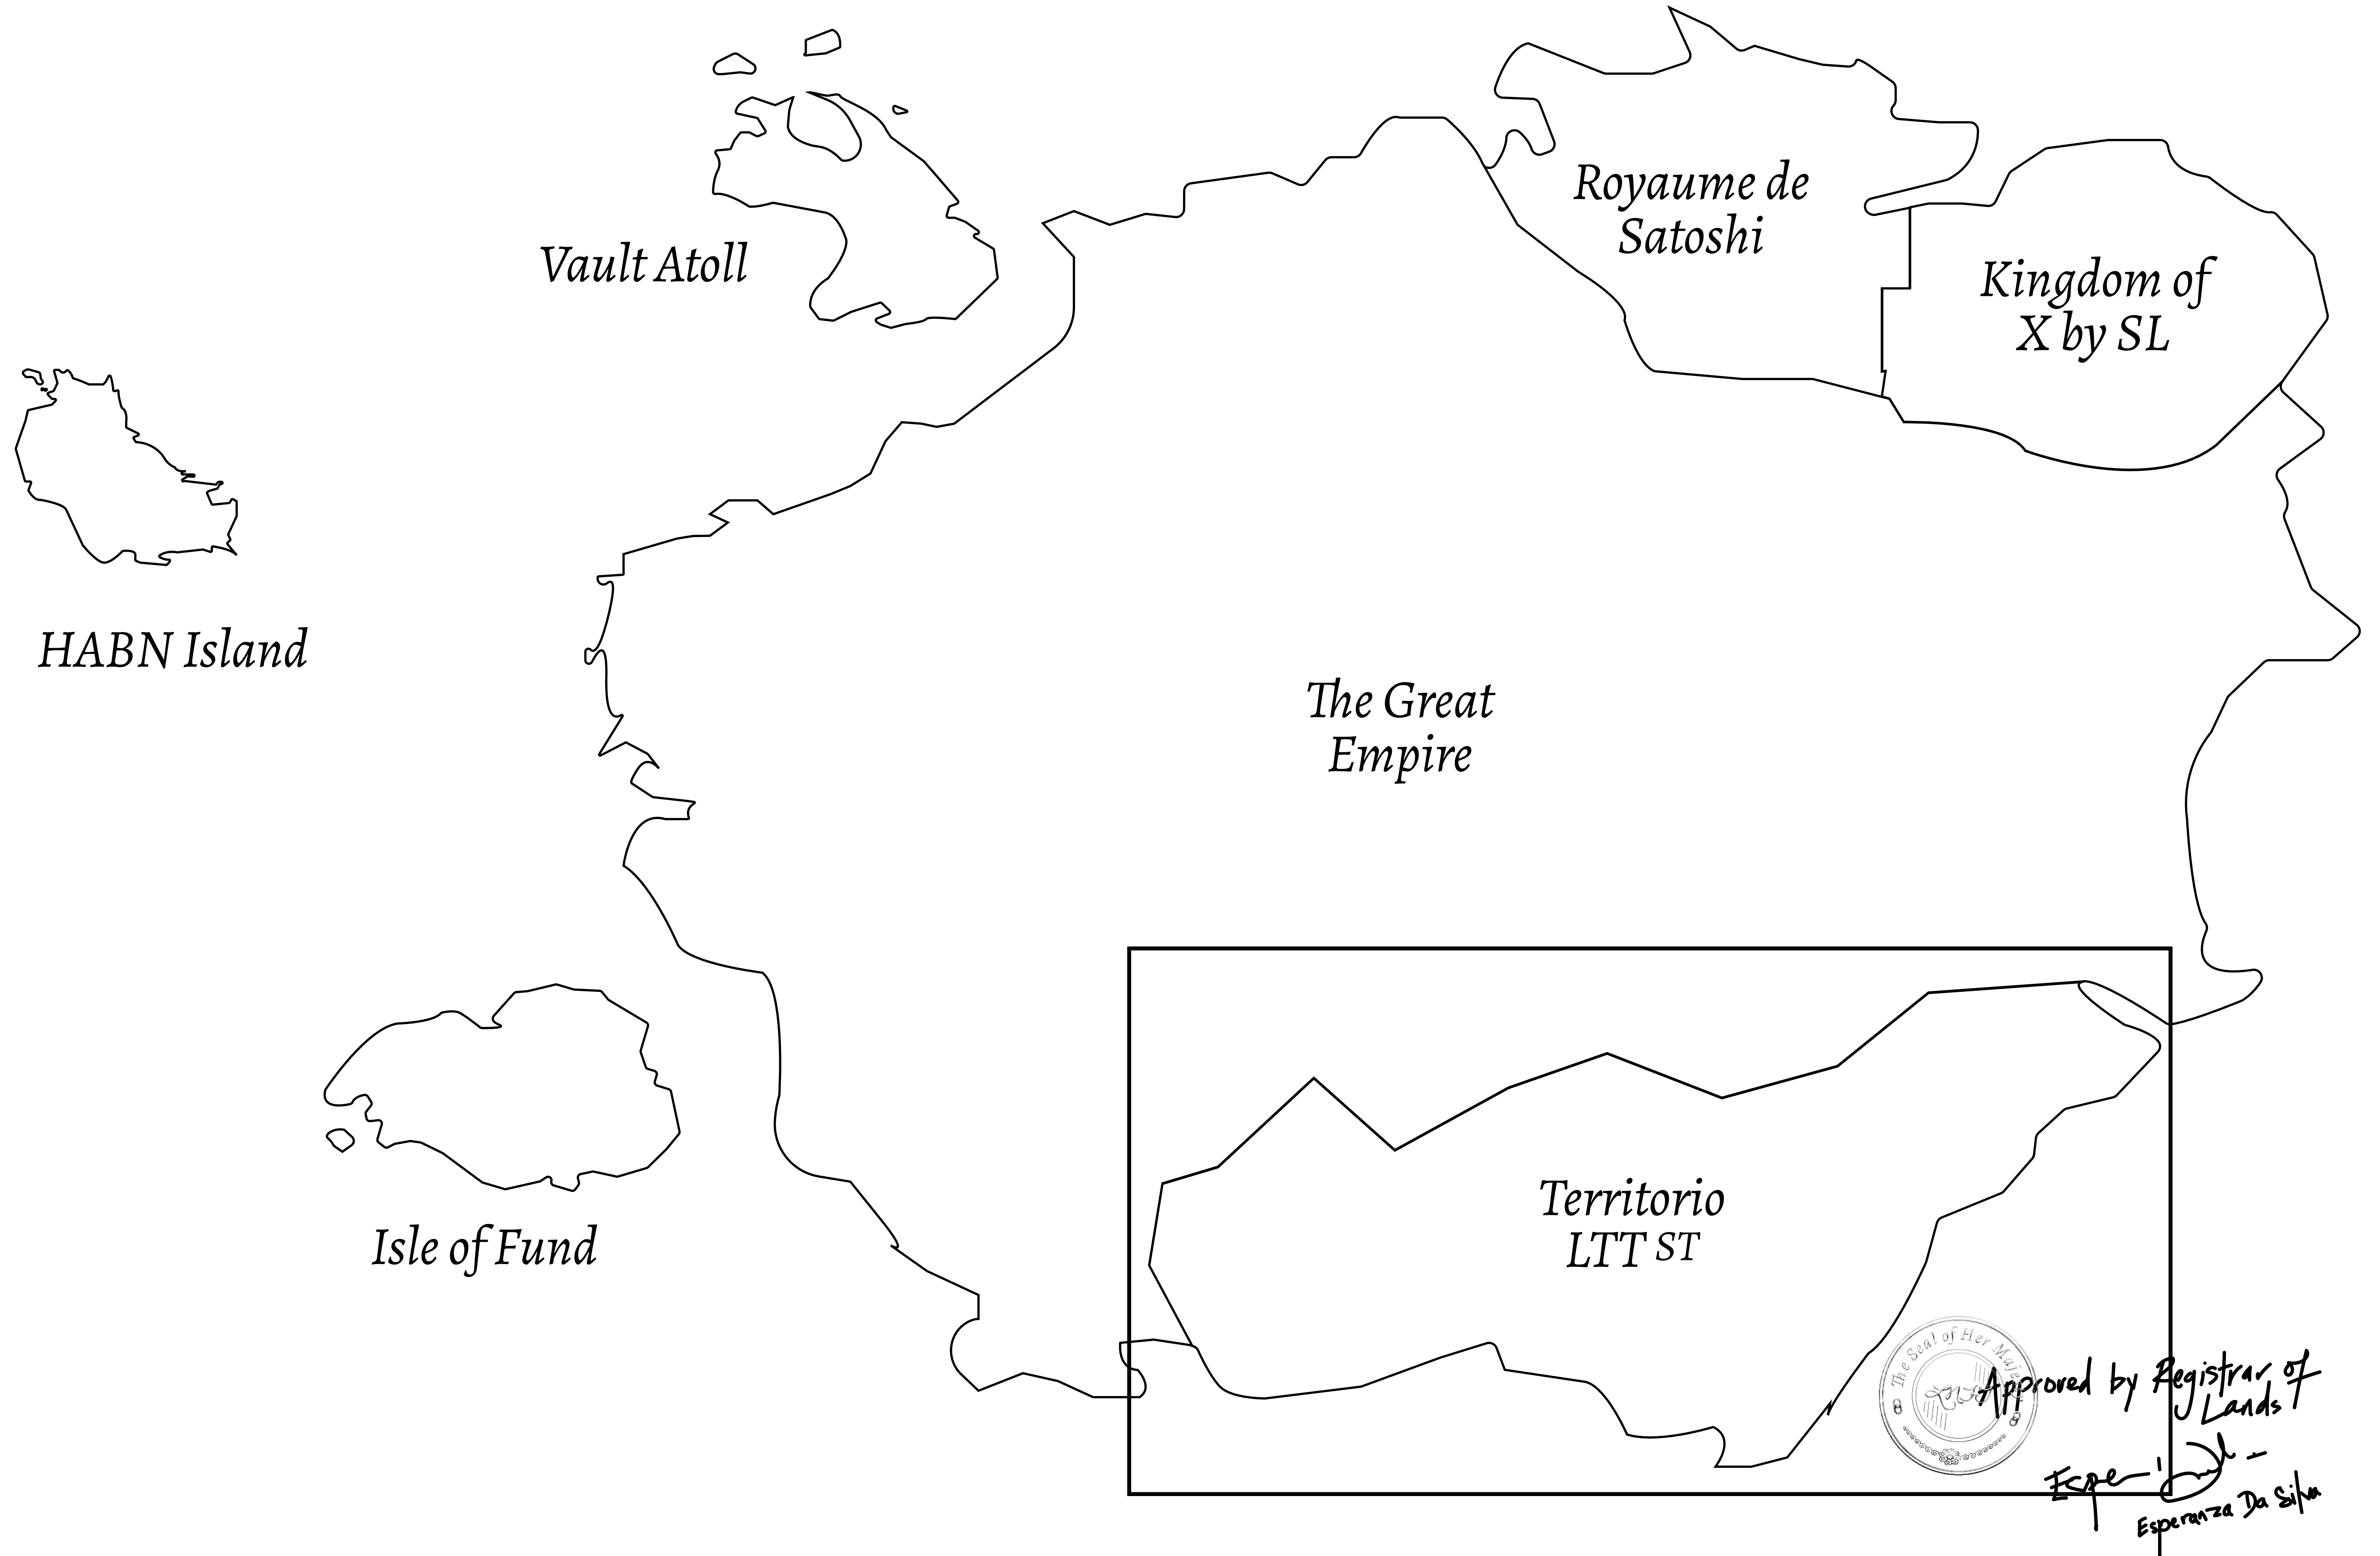

### THE SPANISH ARMADA

The most flamboyant of all of the states, this Spanish-speaking territory houses a clash of cultures. From the LTT trades in the El Mercado district to the solicitations for invites to the Great Empire, and even the traveling Caravans, it is a transient place; people are always on the move on the way to the Great Empire or a trek through the Dividing Range to the Royaume De Satoshi. Commerce uses derivations of LTT such as LTTE, LTTB, and LTTC.

### GEOGRAPHY

COASTLINE	193.03 KM (119.94 MILES)
BORDERS	OCEAN, THE GREAT EMPIRE
HIGHEST POINT	MT ELEUTHERIA +1392 M
LOWEST POINT	PUERTO DE LTT 0 M
PLOTS	1045
SCALE	1:50000

<b>H.M. LNFT Land Registry</b>		TITLE NUMBER	
		<b>T0060-130921</b>	
ADMINISTRATIVE AREA	<b>TERRITORIO LTT ST</b>	ISSUED <b>13 September 2021</b> <i>B.I.</i>	SCALE <b>1/50000</b>
OWNER ENTITLEMENT	<b>Type W-T: Share of 0.1% of all BUN sales (rewarded in Credits) plus 1% of all LTT redeemed based on number of NFT Stories minted; Mint 4 NFT Stories</b>		

## THE GREAT DIVIDING RANGE

**OFFICIAL PERSPECTIVE SHEET FOR FILING**  
Indicate vantage point for each drawing. Copy and mark each sheet required prior to filing.

Guide - Vantage point should be indicated as shown in the diagram: