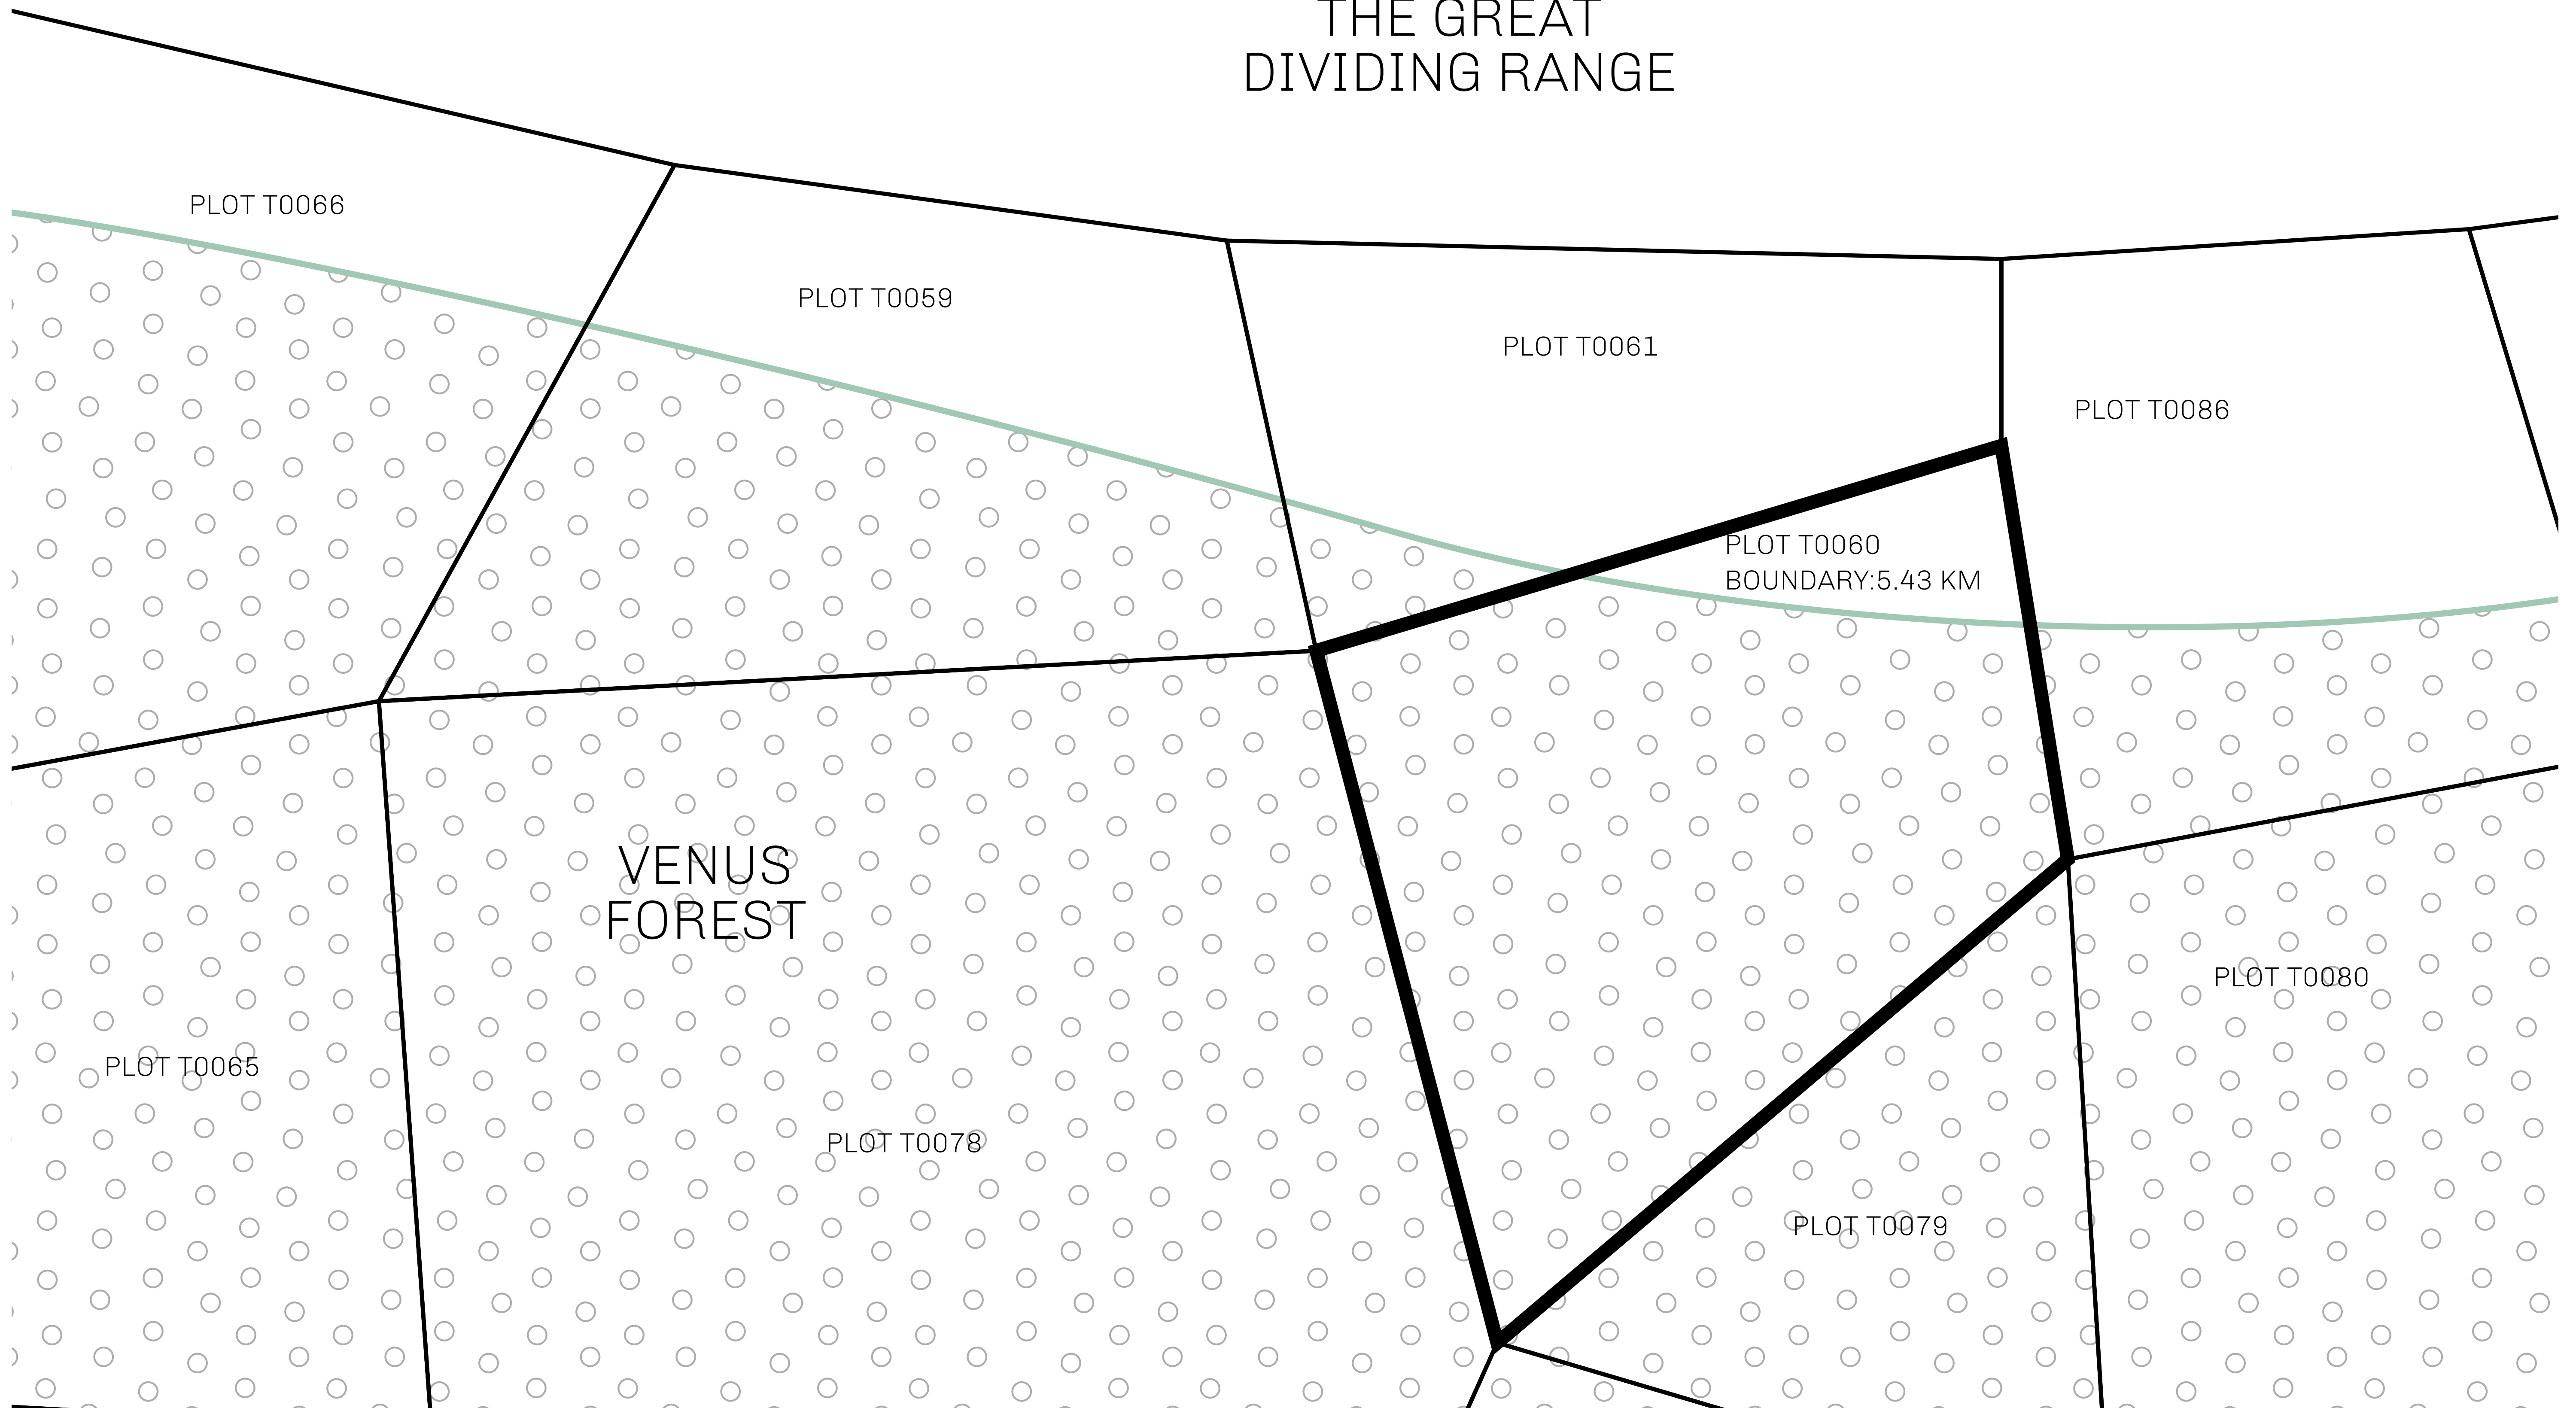

### GEOGRAPHY

COASTLINE	193.03 KM (119.94 MILES)
BORDERS	OCEAN, THE GREAT EMPIRE
HIGHEST POINT	MT ELEUTHERIA +1392 M
LOWEST POINT	PUERTO DE LTT 0 M
PLOTS	1045
SCALE	1:50000

<b>H.M. LNFT Land Registry</b>		TITLE NUMBER	
		<b>T0060-130921</b>	
ADMINISTRATIVE AREA	<b>TERRITORIO LTT ST</b>	ISSUED <b>13 September 2021</b> <i>B.I.</i>	SCALE <b>1/50000</b>
OWNER ENTITLEMENT	<b>Type W-T: Share of 0.1% of all BUN sales (rewarded in Credits) plus 1% of all LTT redeemed based on number of NFT Stories minted; Mint 4 NFT Stories</b>		

## THE GREAT DIVIDING RANGE

**OFFICIAL PERSPECTIVE SHEET FOR FILING**  
Indicate vantage point for each drawing. Copy and mark each sheet required prior to filing.

Guide - Vantage point should be indicated as shown in the diagram: