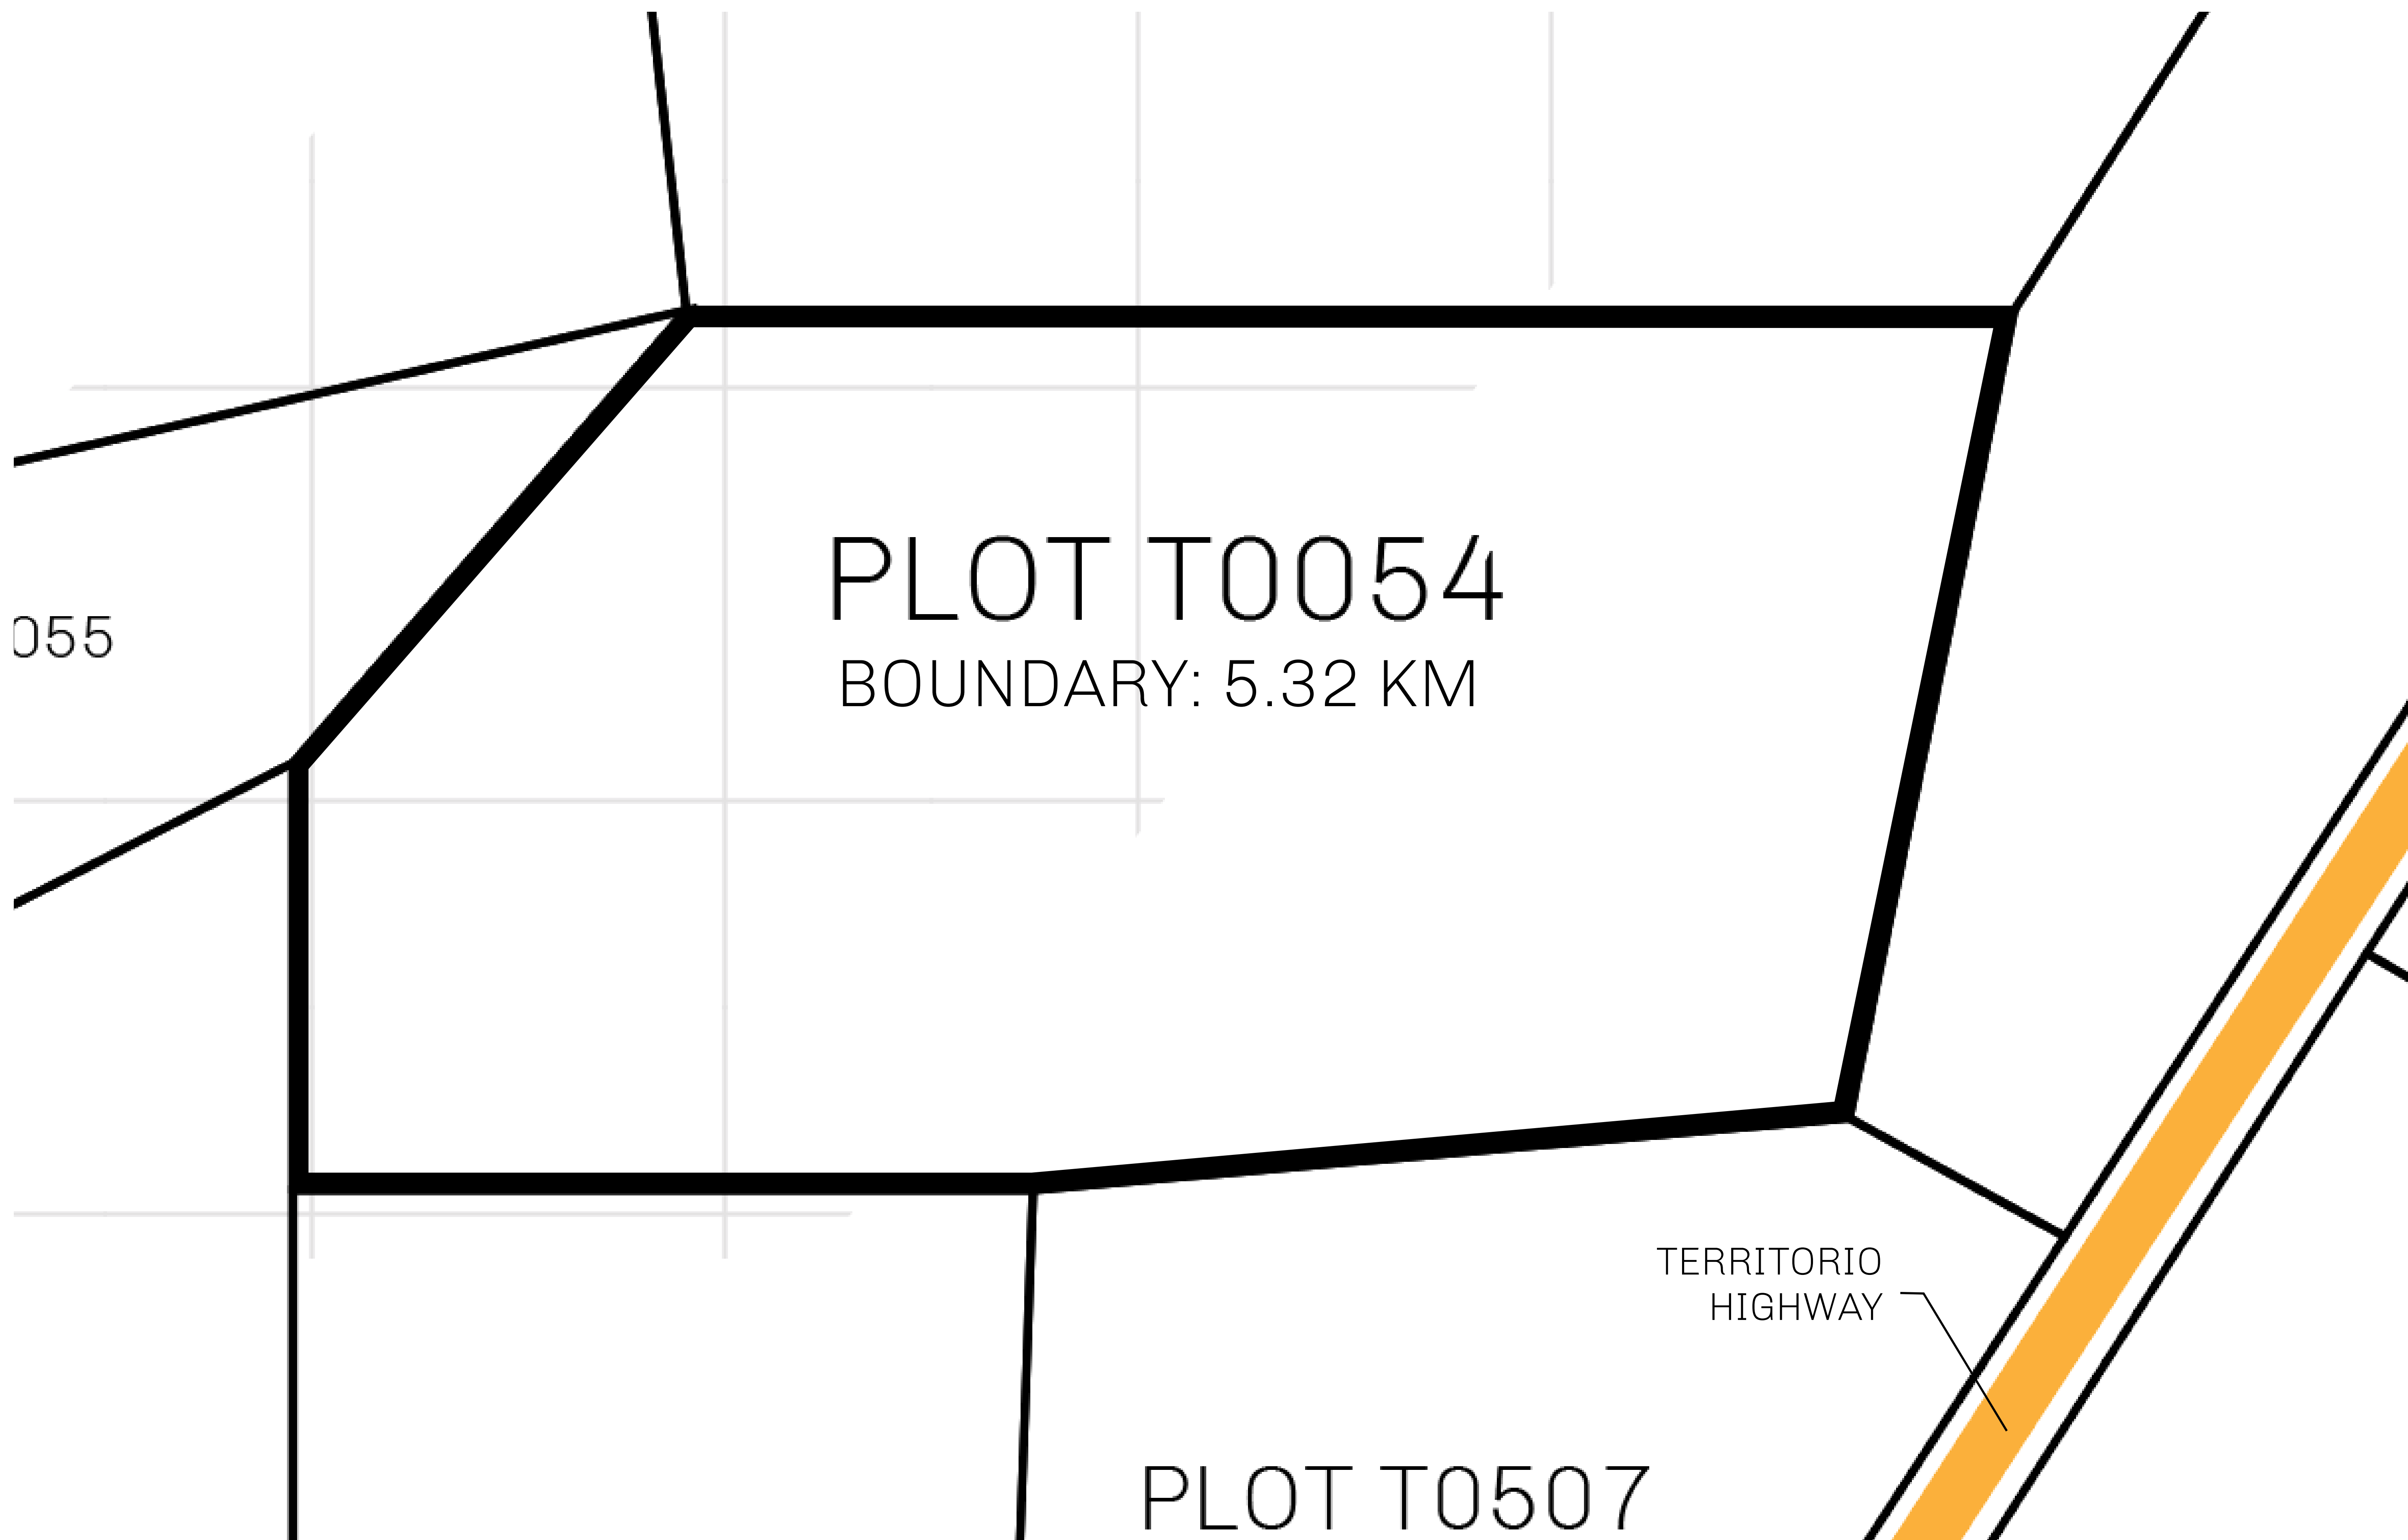

### GEOGRAPHY

COASTLINE	193.03 KM (119.94 MILES)
BORDERS	OCEAN, THE GREAT EMPIRE
HIGHEST POINT	MT ELEUTHERIA +1392 M
LOWEST POINT	PUERTO DE LTT 0 M
PLOTS	1045
SCALE	1:50000

<b>H.M. LNFT Land Registry</b>		TITLE NUMBER	
		<b>T0054-221121</b>	
ADMINISTRATIVE AREA	<b>TERRITORIO LTT ST</b>	ISSUED <b>22 November 2021</b> <i>BJ.</i>	SCALE <b>1/50000</b>
OWNER ENTITLEMENT	<b>Type W-T: Share of 0.1% of all BUN sales (rewarded in Credits) plus 1% of all LTT redeemed based on number of NFT Stories minted; Mint 4 NFT Stories</b>		