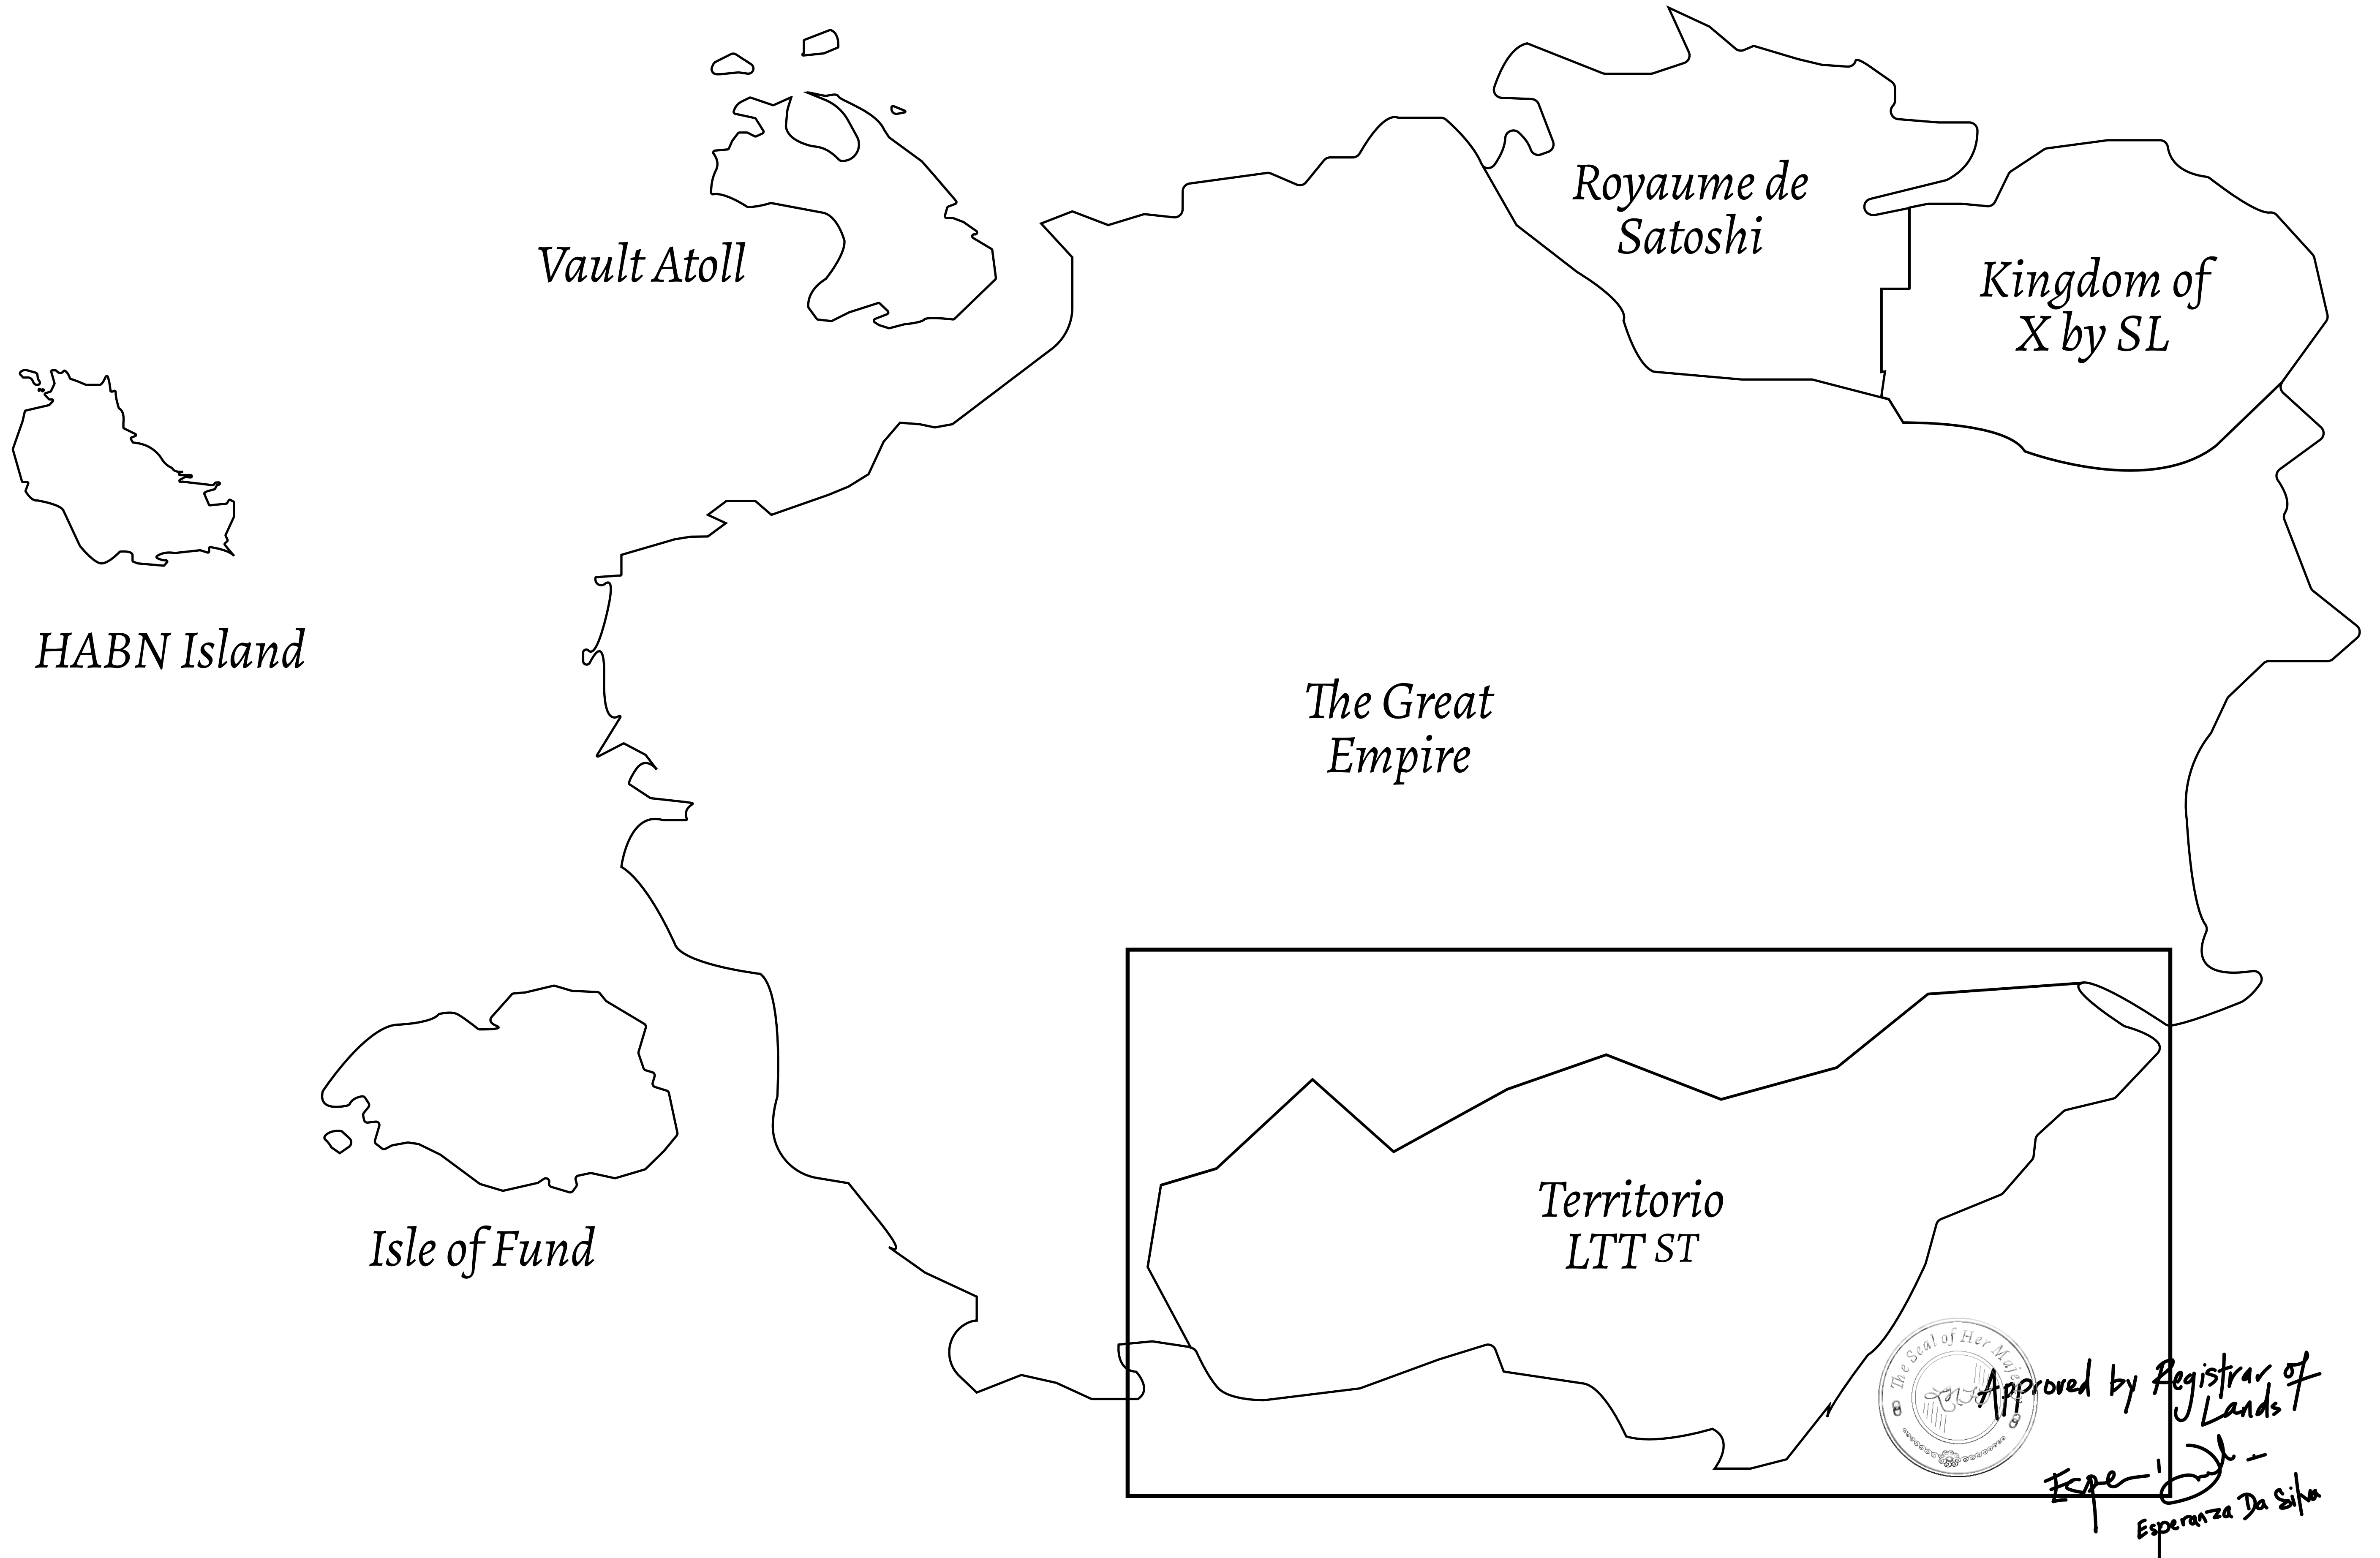

### THE SPANISH ARMADA

The most flamboyant of all of the states, this Spanish-speaking territory houses a clash of cultures. From the LTT trades in the El Mercado district to the solicitations for invites to the Great Empire, and even the traveling Caravans, it is a transient place; people are always on the move on the way to the Great Empire or a trek through the Dividing Range to the Royaume De Satoshi. Commerce uses derivations of LTT such as LTTE, LTTB, and LTTTC.

### GEOGRAPHY

COASTLINE	193.03 KM (119.94 MILES)
BORDERS	OCEAN, THE GREAT EMPIRE
HIGHEST POINT	MT ELEUTHERIA +1392 M
LOWEST POINT	PUERTO DE LTT 0 M
PLOTS	1045
SCALE	1:50000

<b>H.M. LNFT Land Registry</b>		TITLE NUMBER	
		<b>T0054-221121</b>	
ADMINISTRATIVE AREA	<b>TERRITORIO LTT ST</b>	ISSUED <b>22 November 2021</b> <i>BJ.</i>	SCALE <b>1/50000</b>
OWNER ENTITLEMENT	<b>Type W-T: Share of 0.1% of all BUN sales (rewarded in Credits) plus 1% of all LTT redeemed based on number of NFT Stories minted; Mint 4 NFT Stories</b>		