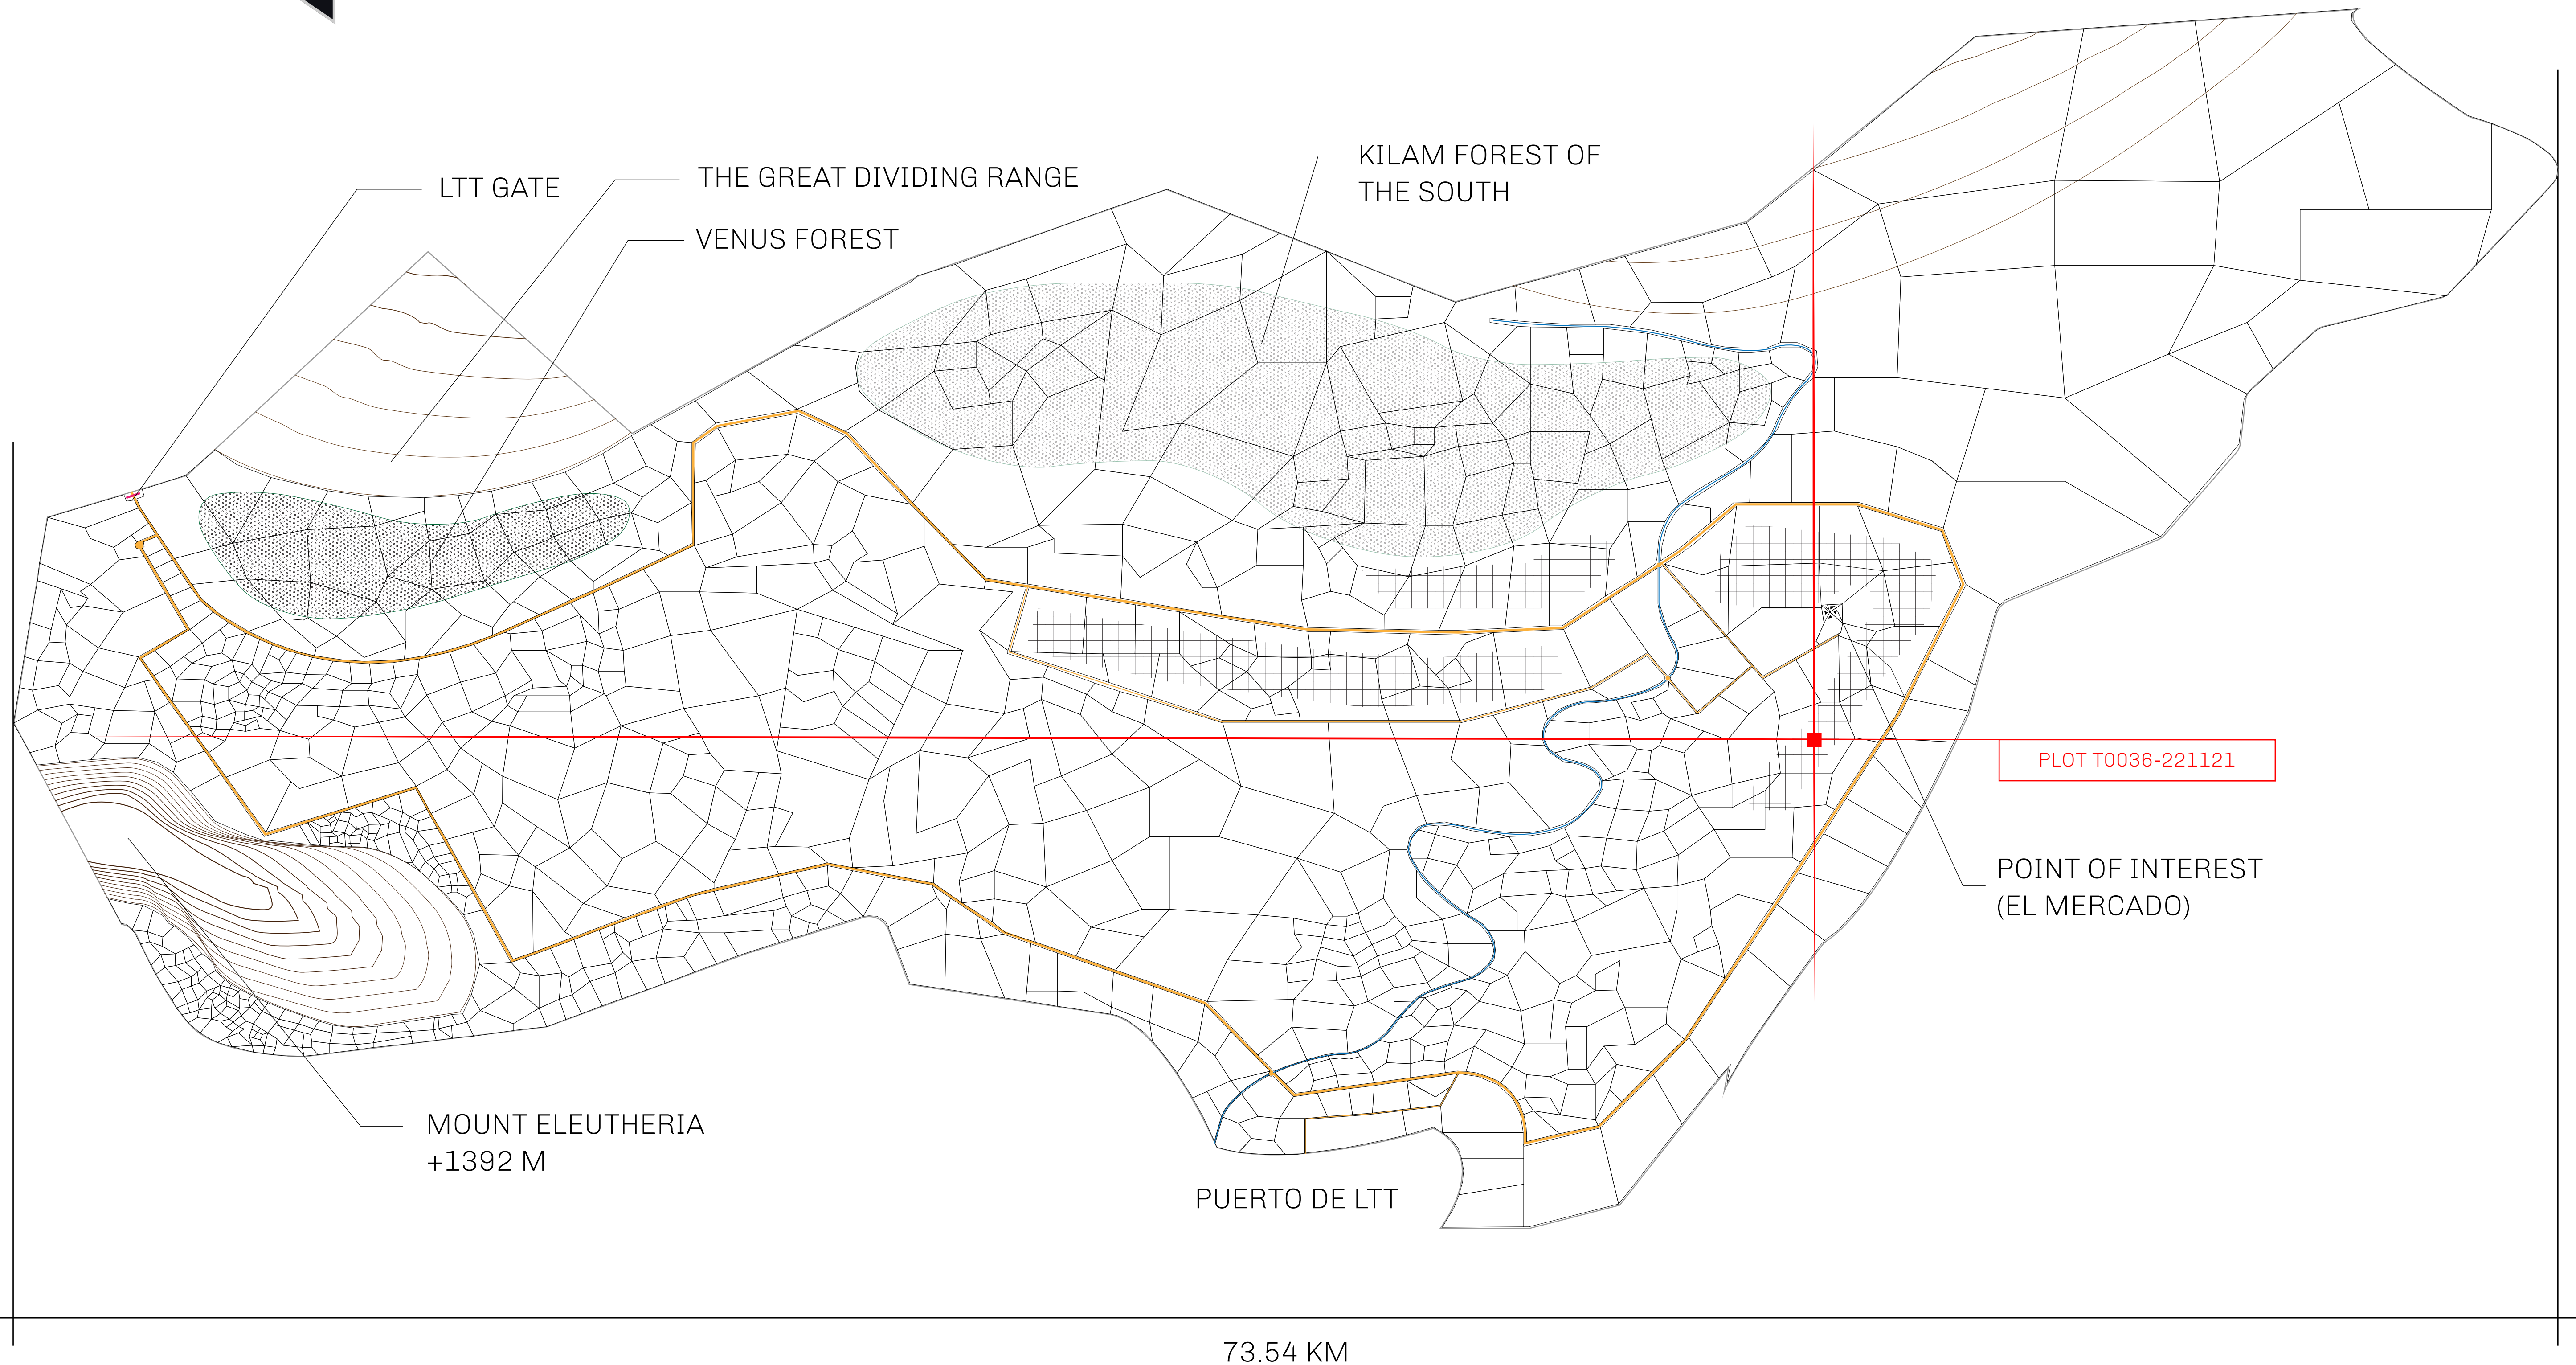

LOOT NFT WORLD

THE SPANISH ARMADA

The most flamboyant of all of the states, this Spanish-speaking territory houses a clash of cultures. From the LTT trades in the El Mercado district to the solicitations for invites to the Great Empire, and even the traveling Caravans, it is a transient place; people are always on the move on the way to the Great Empire or a trek through the Dividing Range to the Royaume De Satoshi. Commerce uses derivations of LTT such as LTTE, LTTB, and LTTTC.

GEOGRAPHY

COASTLINE	193.03 KM (119.94 MILES)
BORDERS	OCEAN, THE GREAT EMPIRE
HIGHEST POINT	MT ELEUTHERIA +1392 M
LOWEST POINT	PUERTO DE LTT 0 M
PLOTS	1045
SCALE	1:50000

H.M. LNFT Land Registry		TITLE NUMBER	
		T0036-221121	
ADMINISTRATIVE AREA	TERRITORIO LTT ST	ISSUED 22 November 2021 <i>BJ.</i>	SCALE 1/50000
OWNER ENTITLEMENT	Type W-T: Share of 0.1% of all BUN sales (rewarded in Credits) plus 1% of all LTT redeemed based on number of NFT Stories minted; Mint 4 NFT Stories		

OFFICIAL PERSPECTIVE SHEET FOR FILING
Indicate vantage point for each drawing. Copy and mark each sheet required prior to filing.

Guide - Vantage point should be indicated as shown in the diagram: