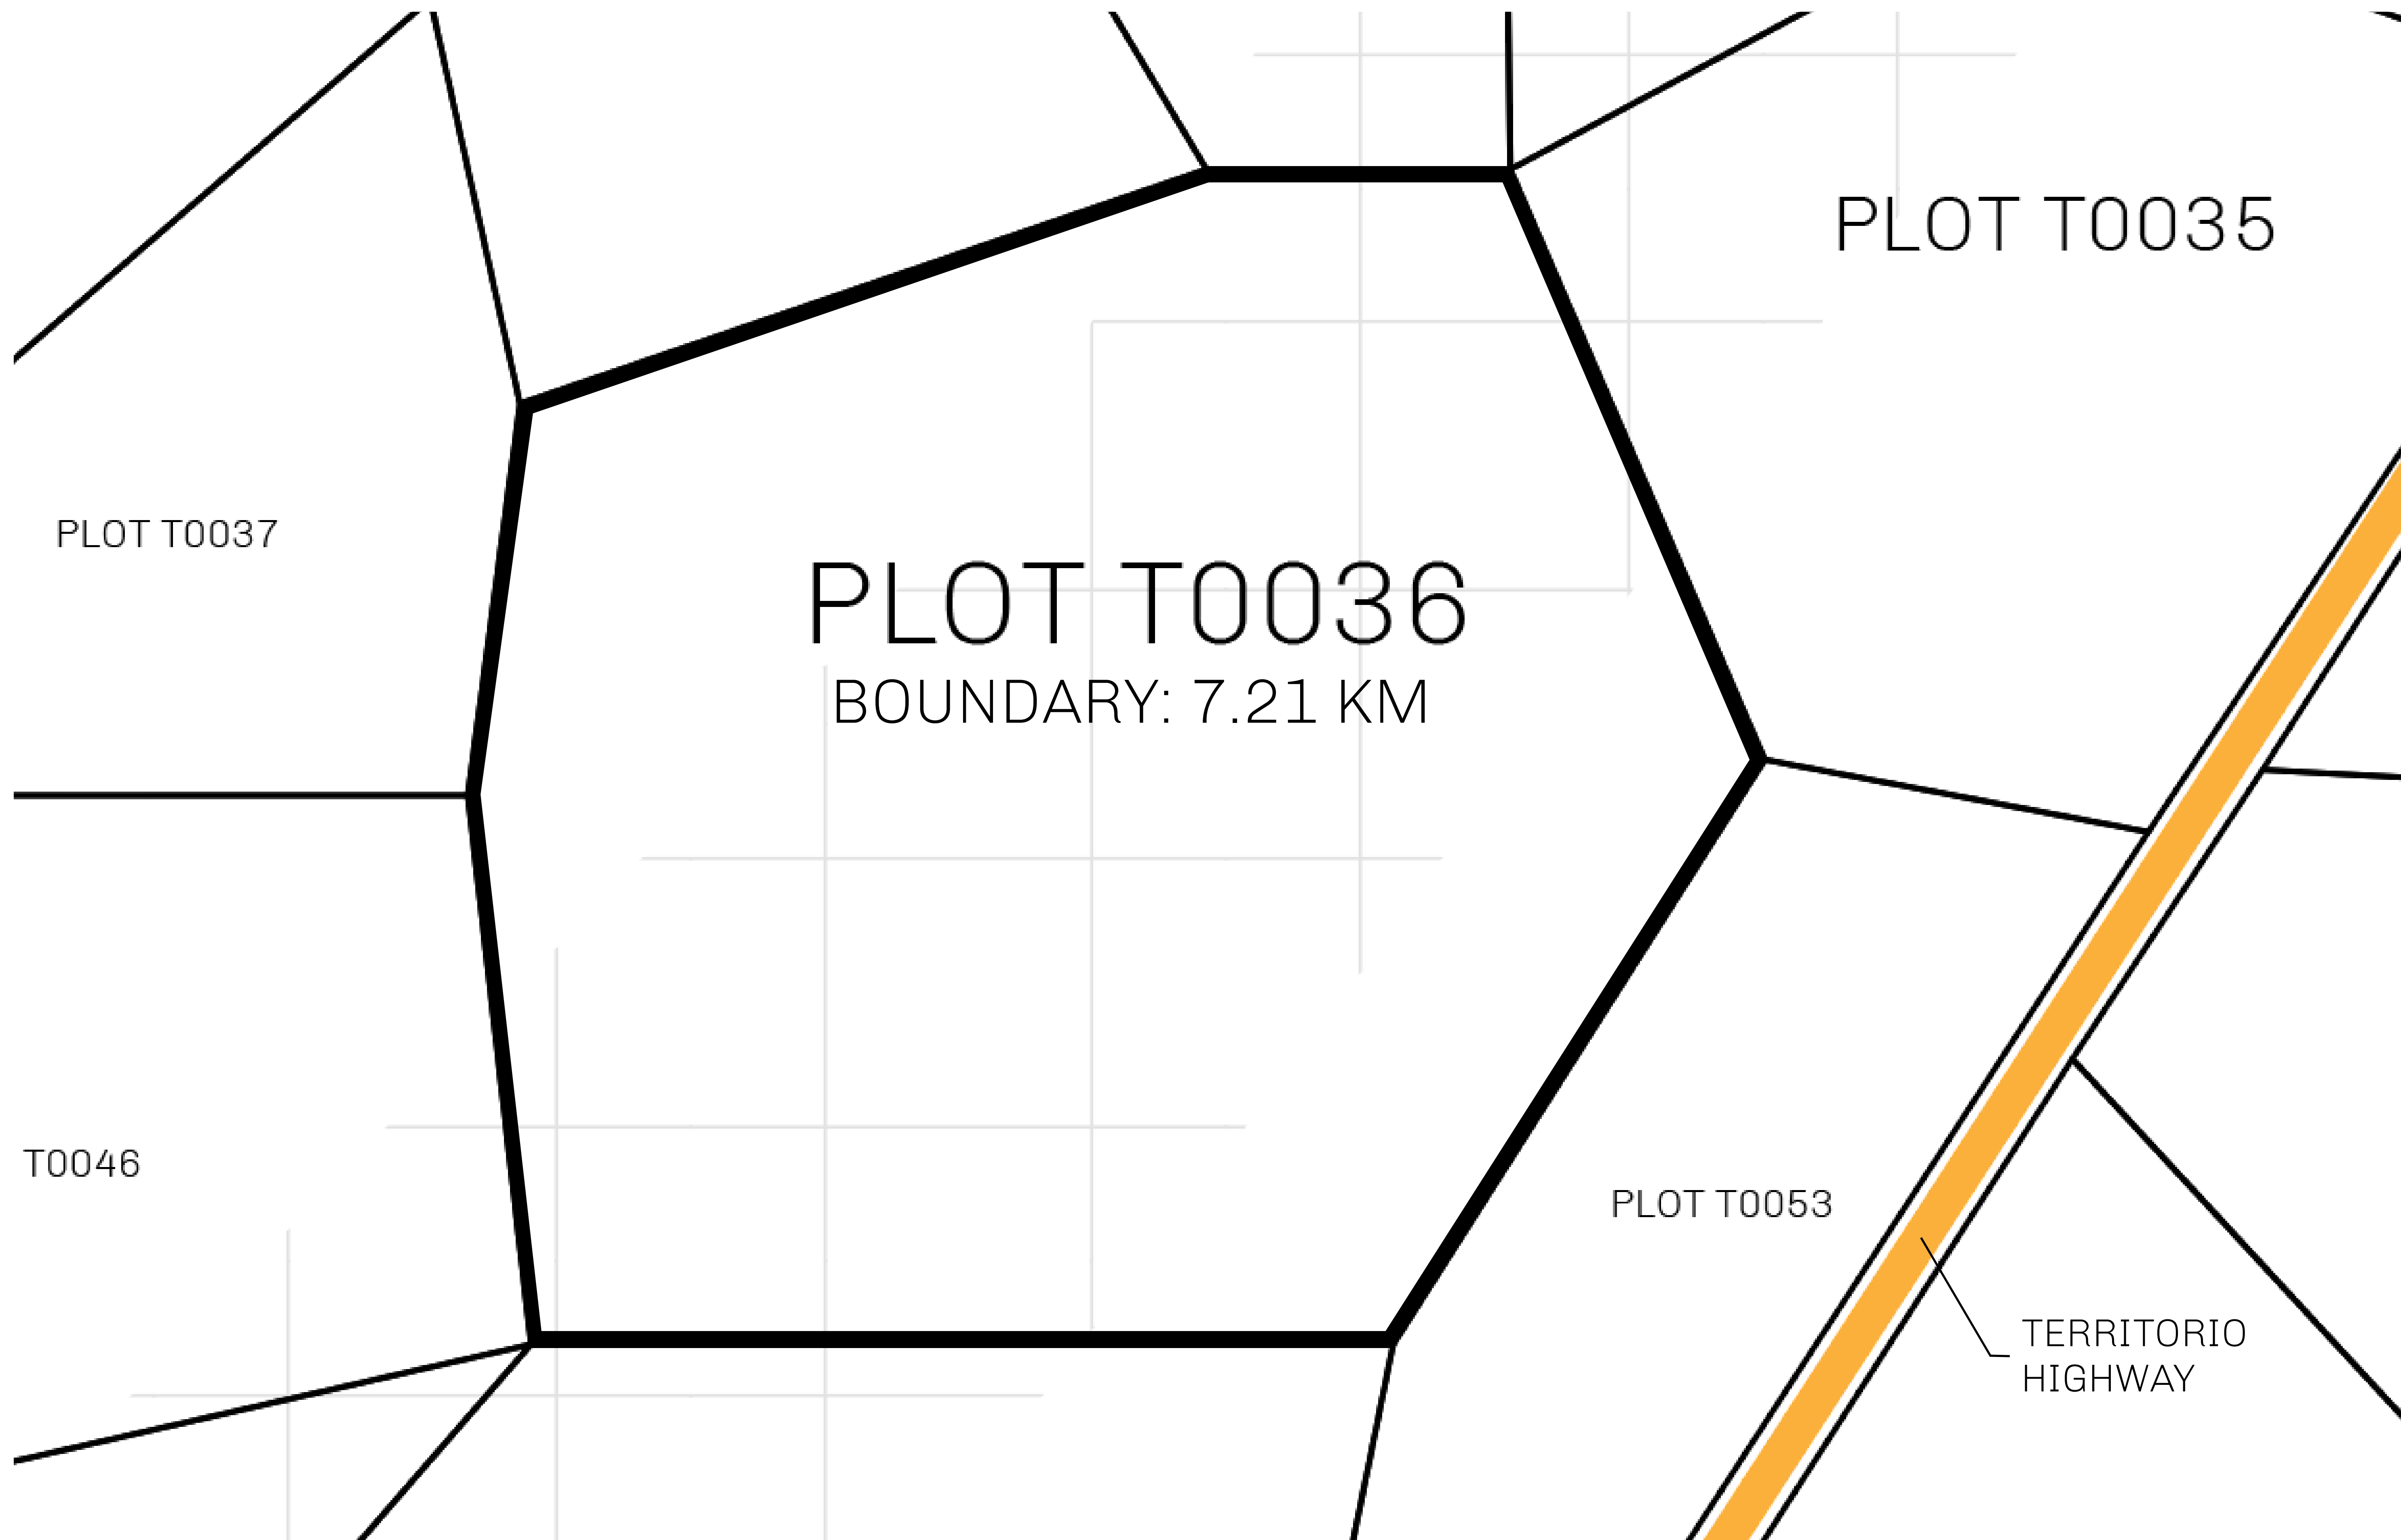

LOOT NFT WORLD

THE SPANISH ARMADA

The most flamboyant of all of the states, this Spanish-speaking territory houses a clash of cultures. From the LTT trades in the El Mercado district to the solicitations for invites to the Great Empire, and even the traveling Caravans, it is a transient place; people are always on the move on the way to the Great Empire or a trek through the Dividing Range to the Royaume De Satoshi. Commerce uses derivations of LTT such as LTTE, LTTB, and LTTTC.

GEOGRAPHY

COASTLINE	193.03 KM (119.94 MILES)
BORDERS	OCEAN, THE GREAT EMPIRE
HIGHEST POINT	MT ELEUTHERIA +1392 M
LOWEST POINT	PUERTO DE LTT 0 M
PLOTS	1045
SCALE	1:50000

H.M. LNFT Land Registry		TITLE NUMBER	
		T0036-221121	
ADMINISTRATIVE AREA	TERRITORIO LTT ST	ISSUED 22 November 2021 <i>BJ.</i>	SCALE 1/50000
OWNER ENTITLEMENT	Type W-T: Share of 0.1% of all BUN sales (rewarded in Credits) plus 1% of all LTT redeemed based on number of NFT Stories minted; Mint 4 NFT Stories		

OFFICIAL PERSPECTIVE SHEET FOR FILING
Indicate vantage point for each drawing. Copy and mark each sheet required prior to filing.

Guide - Vantage point should be indicated as shown in the diagram: