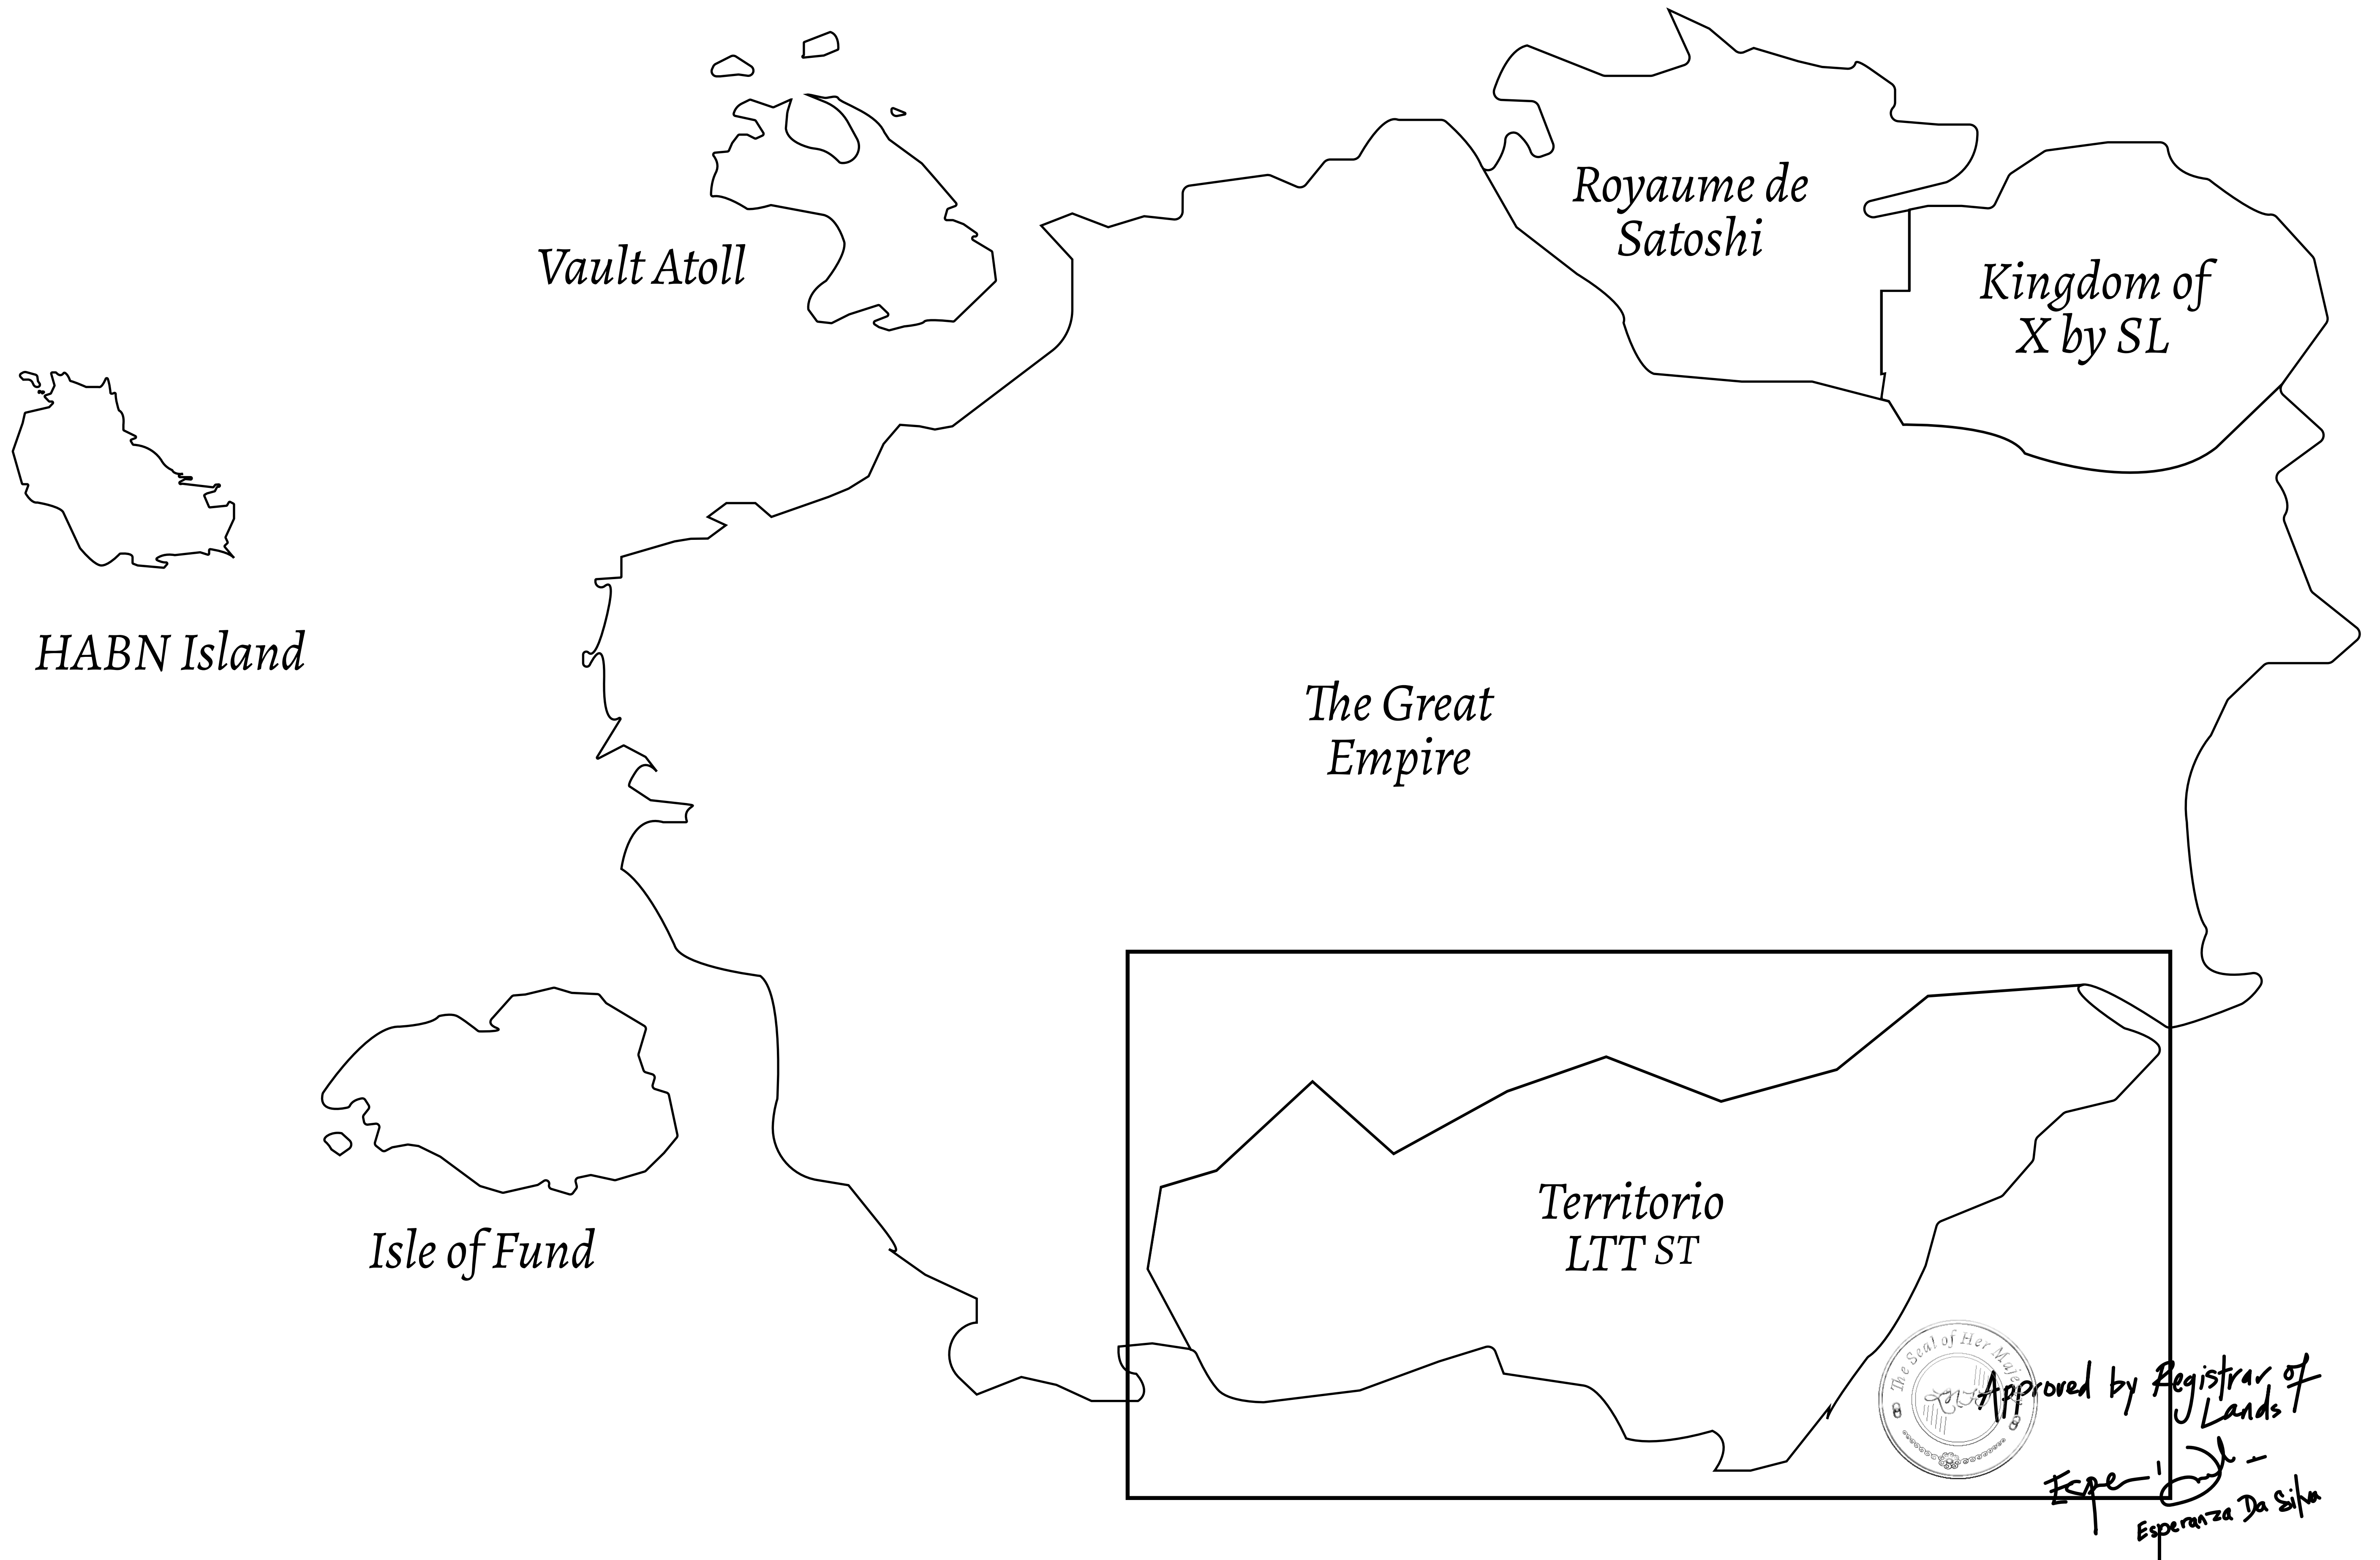

LOOT NFT WORLD

THE SPANISH ARMADA

The most flamboyant of all of the states, this Spanish-speaking territory houses a clash of cultures. From the LTT trades in the El Mercado district to the solicitations for invites to the Great Empire, and even the traveling Caravans, it is a transient place; people are always on the move on the way to the Great Empire or a trek through the Dividing Range to the Royaume De Satoshi. Commerce uses derivations of LTT such as LTTE, LTTB, and LTTTC.

GEOGRAPHY

COASTLINE	193.03 KM (119.94 MILES)
BORDERS	OCEAN, THE GREAT EMPIRE
HIGHEST POINT	MT ELEUTHERIA +1392 M
LOWEST POINT	PUERTO DE LTT 0 M
PLOTS	1045
SCALE	1:50000

H.M. LNFT Land Registry		TITLE NUMBER	
		T0036-221121	
ADMINISTRATIVE AREA	TERRITORIO LTT ST	ISSUED 22 November 2021 <i>BJ.</i>	SCALE 1/50000
OWNER ENTITLEMENT	Type W-T: Share of 0.1% of all BUN sales (rewarded in Credits) plus 1% of all LTT redeemed based on number of NFT Stories minted; Mint 4 NFT Stories		