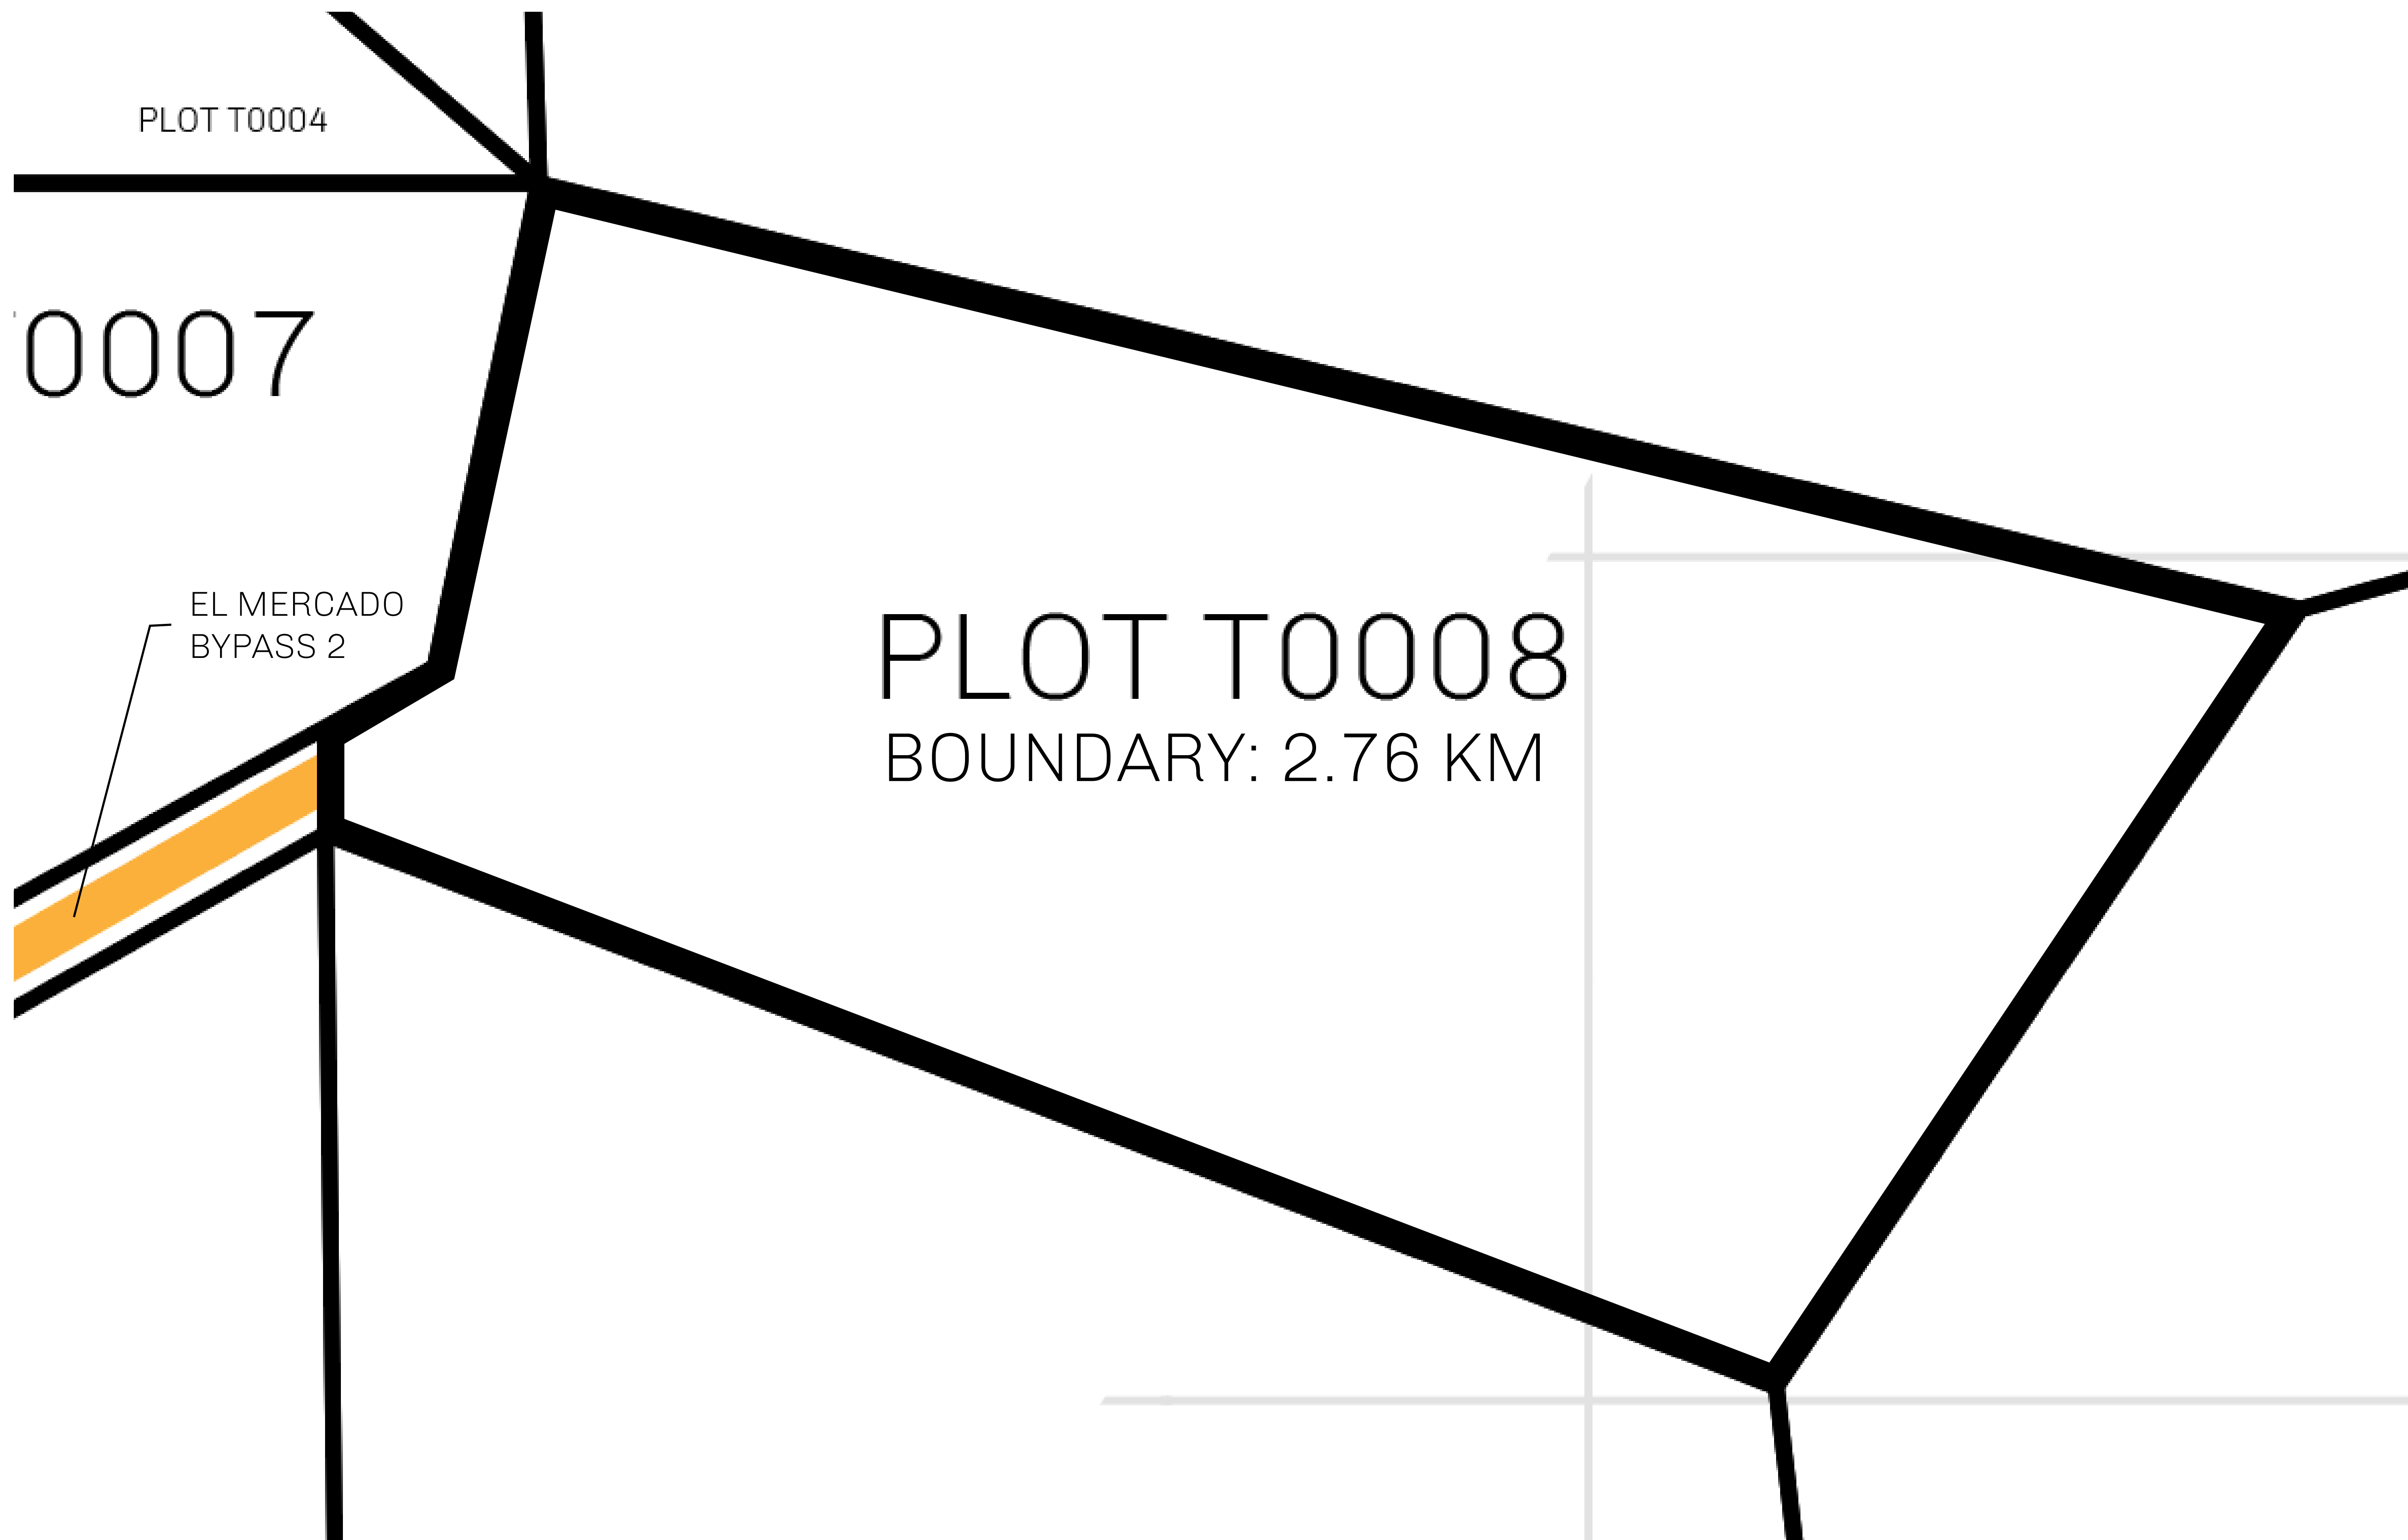

LOOT NFT WORLD

THE SPANISH ARMADA

The most flamboyant of all of the states, this Spanish-speaking territory houses a clash of cultures. From the LTT trades in the El Mercado district to the solicitations for invites to the Great Empire, and even the traveling Caravans, it is a transient place; people are always on the move on the way to the Great Empire or a trek through the Dividing Range to the Royaume De Satoshi. Commerce uses derivations of LTT such as LTTE, LTTB, and LTTC.

GEOGRAPHY

COASTLINE	193.03 KM (119.94 MILES)
BORDERS	OCEAN, THE GREAT EMPIRE
HIGHEST POINT	MT ELEUTHERIA +1392 M
LOWEST POINT	PUERTO DE LTT 0 M
PLOTS	1045
SCALE	1:50000

H.M. LNFT Land Registry		TITLE NUMBER	
		T0008-221121	
ADMINISTRATIVE AREA	TERRITORIO LTT ST	ISSUED 22 November 2021 <i>BJ.</i>	SCALE 1/50000
OWNER ENTITLEMENT	Type W-T: Share of 0.1% of all BUN sales (rewarded in Credits) plus 1% of all LTT redeemed based on number of NFT Stories minted; Mint 4 NFT Stories		

OFFICIAL PERSPECTIVE SHEET FOR FILING
Indicate vantage point for each drawing. Copy and
mark each sheet required prior to filing.

Guide - Vantage point should be
indicated as shown in the diagram: