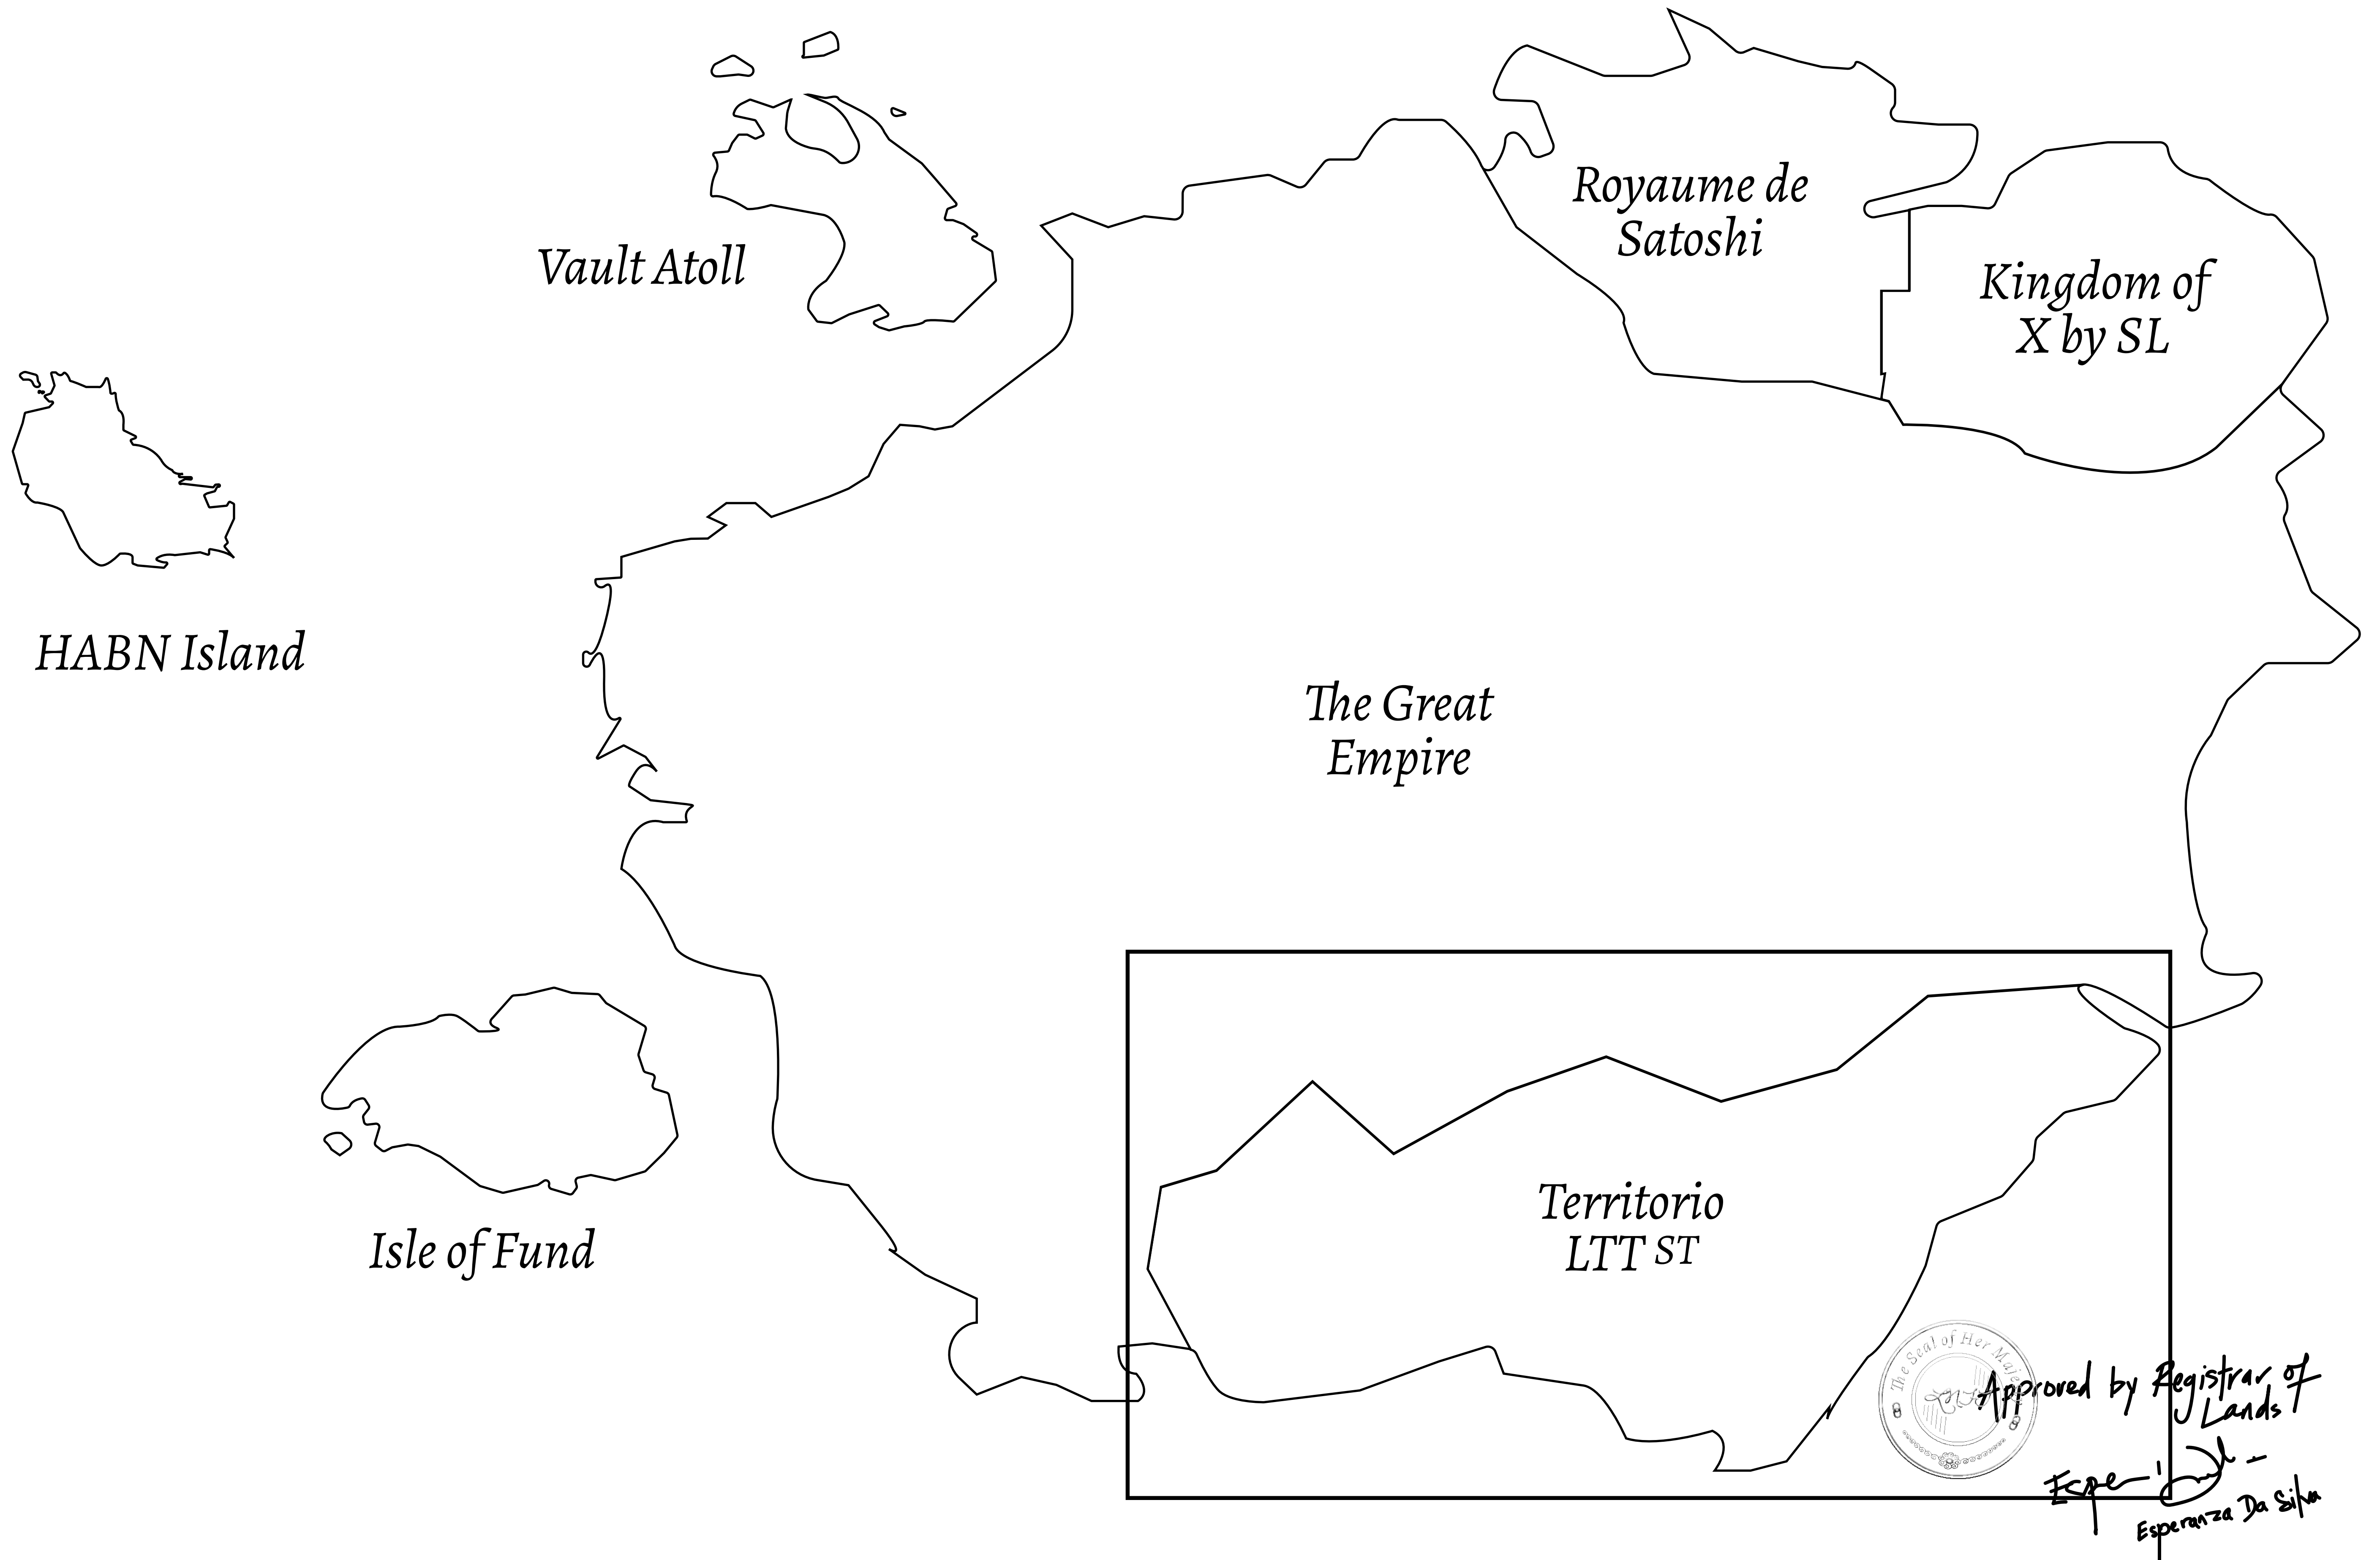

LOOT NFT WORLD

THE SPANISH ARMADA

The most flamboyant of all of the states, this Spanish-speaking territory houses a clash of cultures. From the LTT trades in the El Mercado district to the solicitations for invites to the Great Empire, and even the traveling Caravans, it is a transient place; people are always on the move on the way to the Great Empire or a trek through the Dividing Range to the Royaume De Satoshi. Commerce uses derivations of LTT such as LTTE, LTTB, and LTTC.

GEOGRAPHY

COASTLINE	193.03 KM (119.94 MILES)
BORDERS	OCEAN, THE GREAT EMPIRE
HIGHEST POINT	MT ELEUTHERIA +1392 M
LOWEST POINT	PUERTO DE LTT 0 M
PLOTS	1045
SCALE	1:50000

H.M. LNFT Land Registry		TITLE NUMBER	
		T0008-221121	
ADMINISTRATIVE AREA	TERRITORIO LTT ST	ISSUED 22 November 2021 <i>BJ.</i>	SCALE 1/50000
OWNER ENTITLEMENT	Type W-T: Share of 0.1% of all BUN sales (rewarded in Credits) plus 1% of all LTT redeemed based on number of NFT Stories minted; Mint 4 NFT Stories		