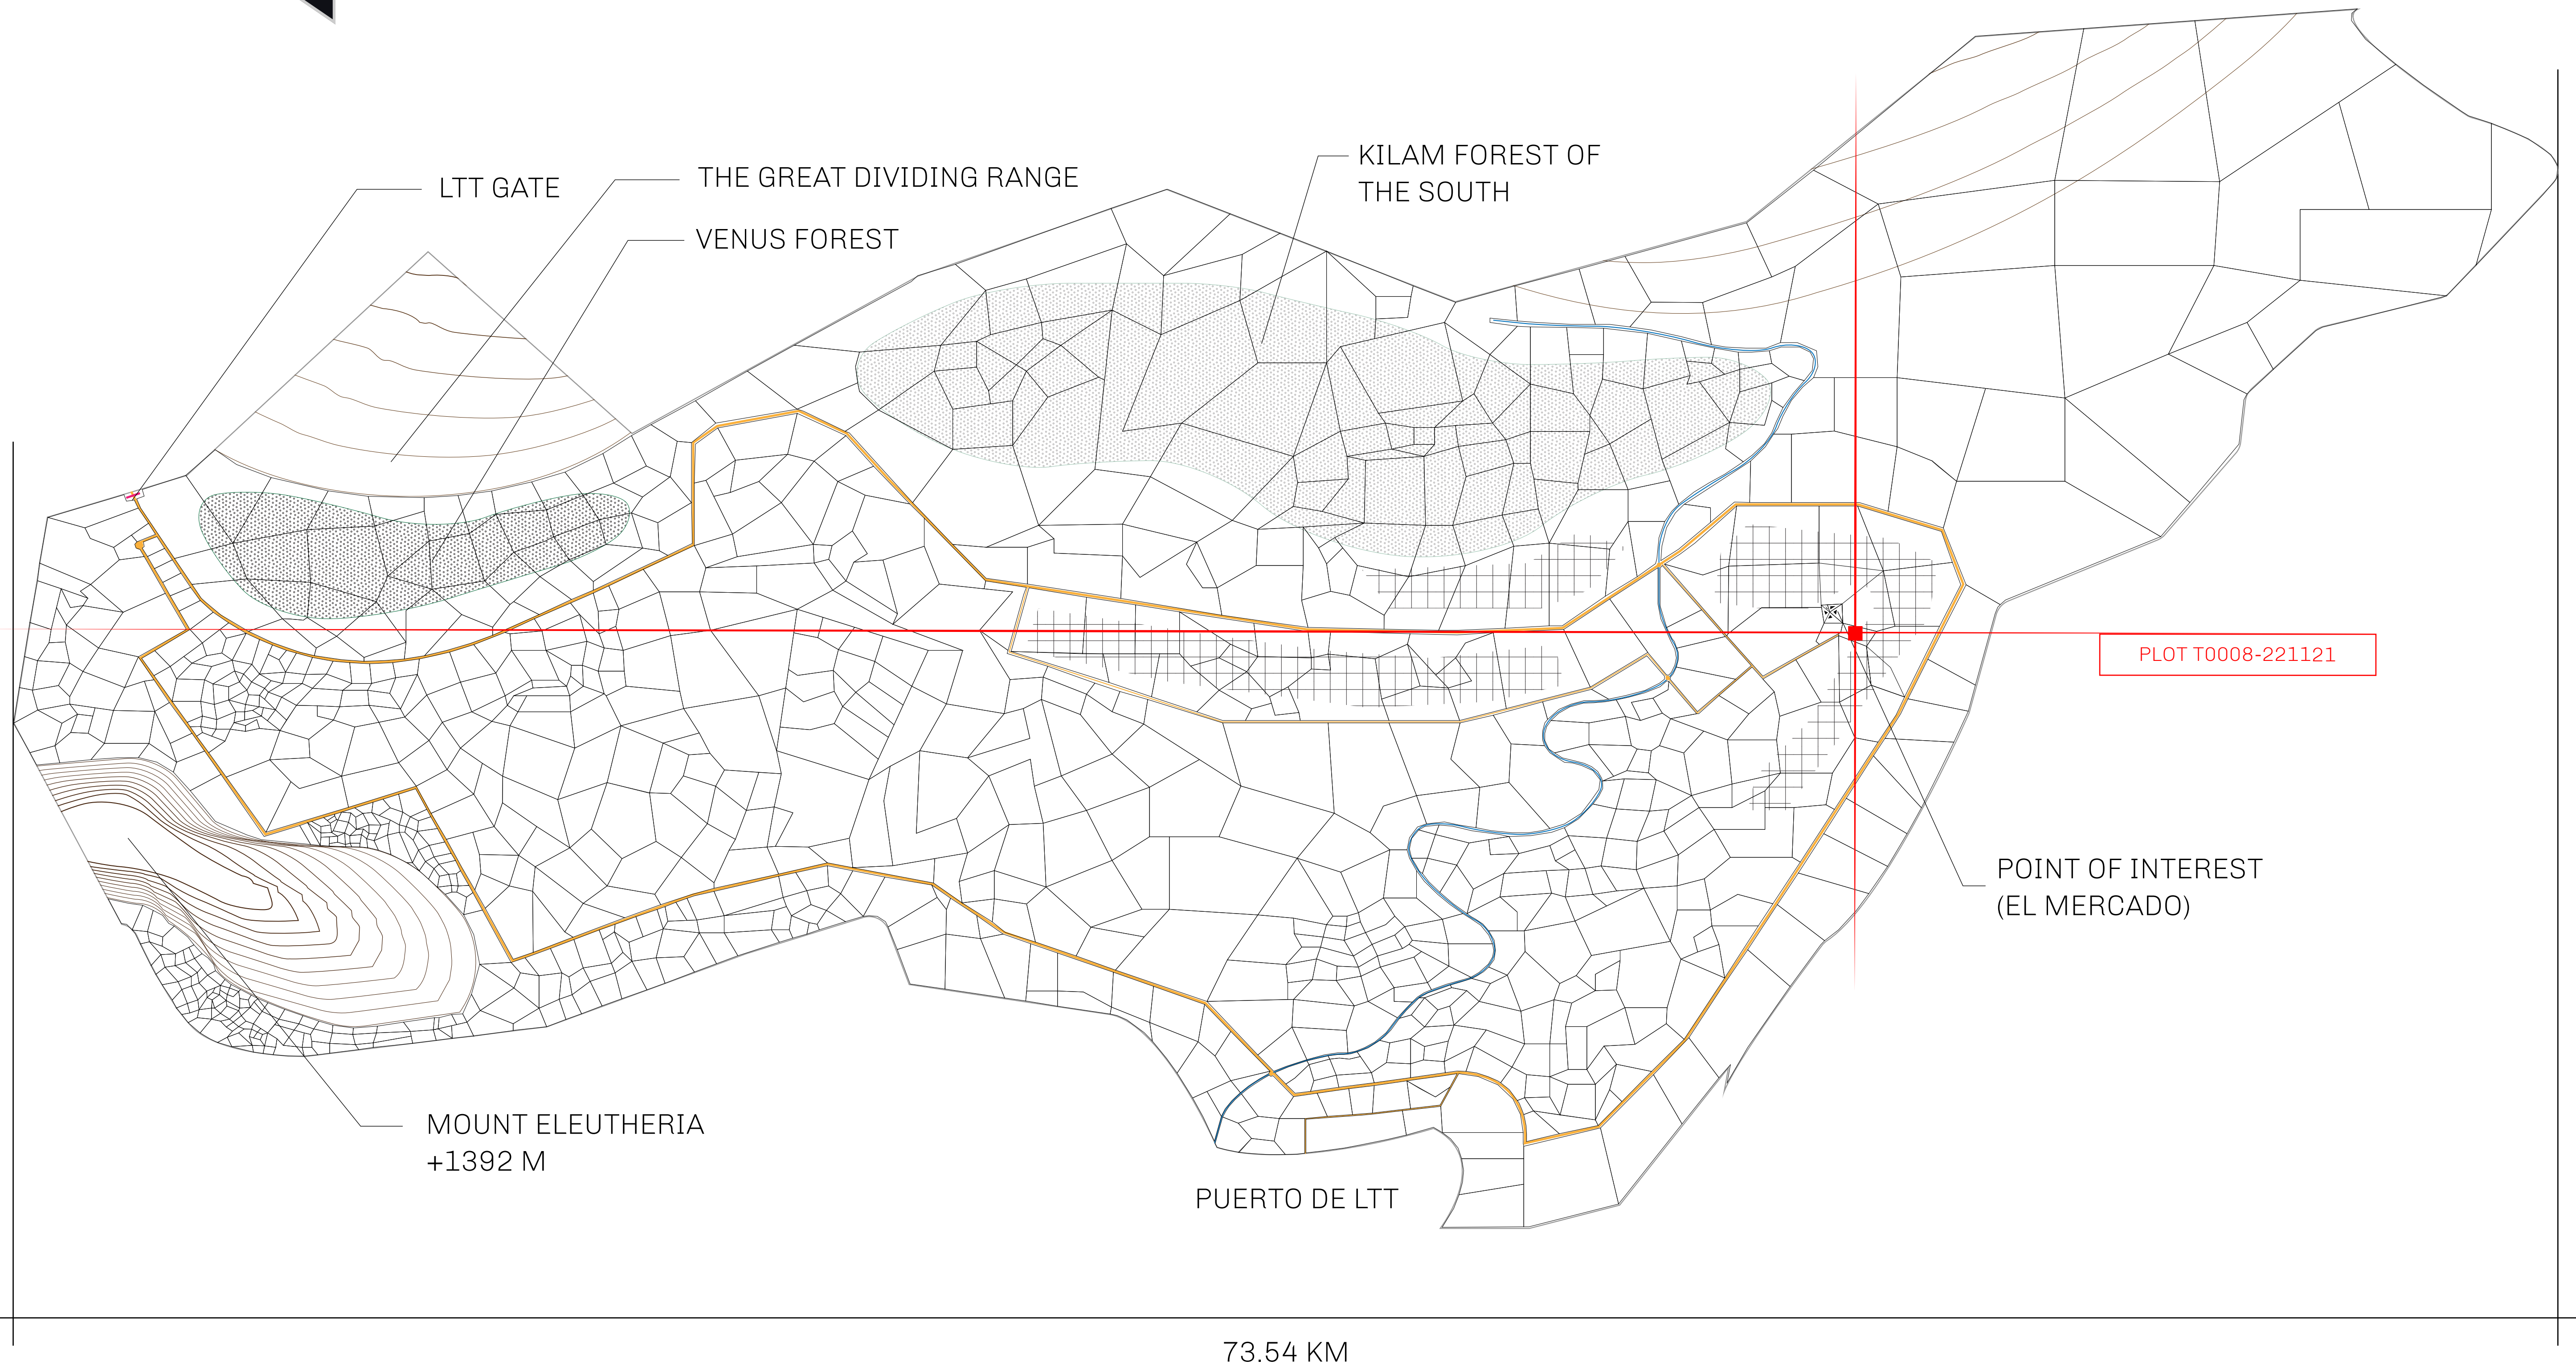

LOOT NFT WORLD

THE SPANISH ARMADA

The most flamboyant of all of the states, this Spanish-speaking territory houses a clash of cultures. From the LTT trades in the El Mercado district to the solicitations for invites to the Great Empire, and even the traveling Caravans, it is a transient place; people are always on the move on the way to the Great Empire or a trek through the Dividing Range to the Royaume De Satoshi. Commerce uses derivations of LTT such as LTTE, LTTB, and LTTC.

GEOGRAPHY

COASTLINE	193.03 KM (119.94 MILES)
BORDERS	OCEAN, THE GREAT EMPIRE
HIGHEST POINT	MT ELEUTHERIA +1392 M
LOWEST POINT	PUERTO DE LTT 0 M
PLOTS	1045
SCALE	1:50000

H.M. LNFT Land Registry		TITLE NUMBER	
		T0008-221121	
ADMINISTRATIVE AREA	TERRITORIO LTT ST	ISSUED 22 November 2021 <i>BJ.</i>	SCALE 1/50000
OWNER ENTITLEMENT	Type W-T: Share of 0.1% of all BUN sales (rewarded in Credits) plus 1% of all LTT redeemed based on number of NFT Stories minted; Mint 4 NFT Stories		

OFFICIAL PERSPECTIVE SHEET FOR FILING
Indicate vantage point for each drawing. Copy and
mark each sheet required prior to filing.

Guide - Vantage point should be
indicated as shown in the diagram: