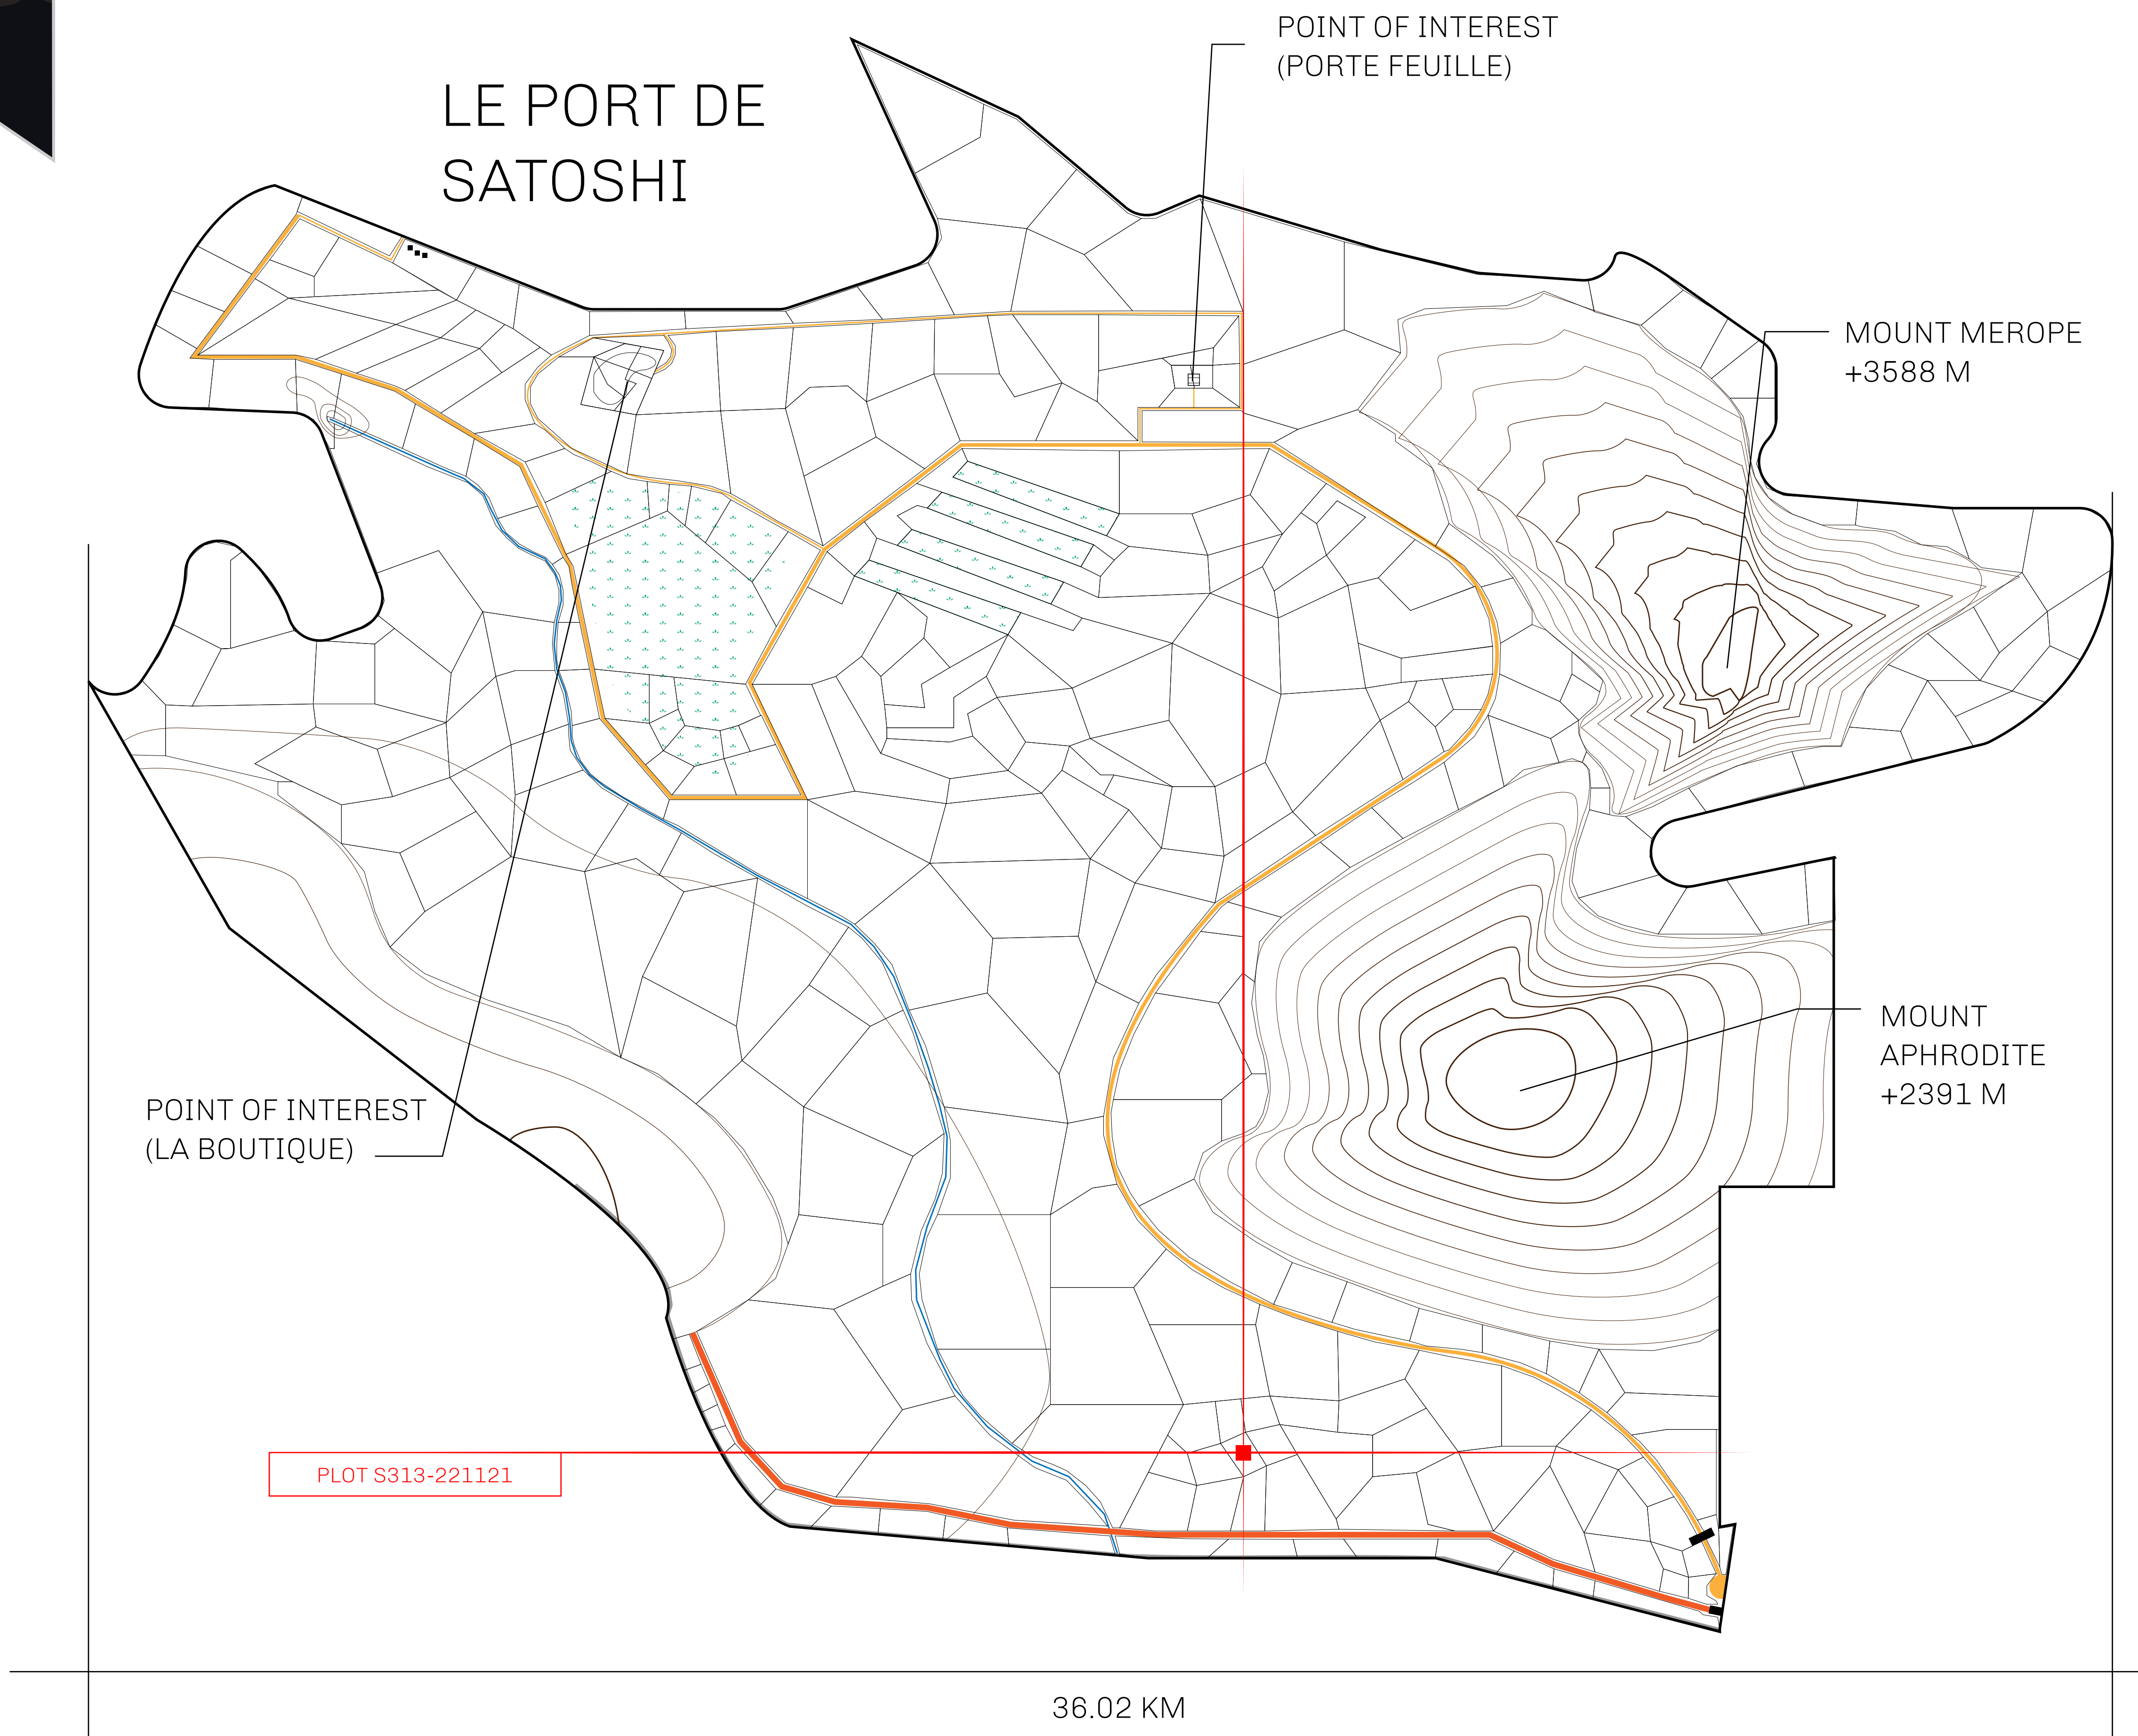

LOOT NFT WORLD

LES SULTANS

A place of stunning beauty, Le Royaume is known for its exquisite shopping, parks, and grand boulevards. Satoshi's Lounge (the area of La Boutique and Porte Feuille) offers limited-edition and unique items only available for sale in LTT. Land, all sorts of embellishments, and widgets are sold exclusively here. All items are offered first on auction for 24 hours (with a reserve price), and if the reserve is not met, they are listed in a buy-it-now format (reserve price, plus 10%).

GEOGRAPHY

COASTLINE	131 KM (81.40 MILES)
BORDERS	OCEAN, THE GREAT EMPIRE, X BY SL
HIGHEST POINT	MOUNT MEROPE +3588 M
LOWEST POINT	THE PORT OF SATOSHI 0 M
PLOTS	331
SCALE	1:50000

H.M. LNFT Land Registry		TITLE NUMBER	
		S313-221121	
ADMINISTRATIVE AREA	ROYAUME DE SATOSHI	ISSUED 22 November 2021 <i>bl.</i>	SCALE 1/50000
OWNER ENTITLEMENT	Type W-SL: Share of 1% of all LTT redeemed based on number of NFT Stories minted; Mint 4 NFT Stories		

OFFICIAL PERSPECTIVE SHEET FOR FILING
Indicate vantage point for each drawing. Copy and
mark each sheet required prior to filing.

Guide - Vantage point should be
indicated as shown in the diagram: