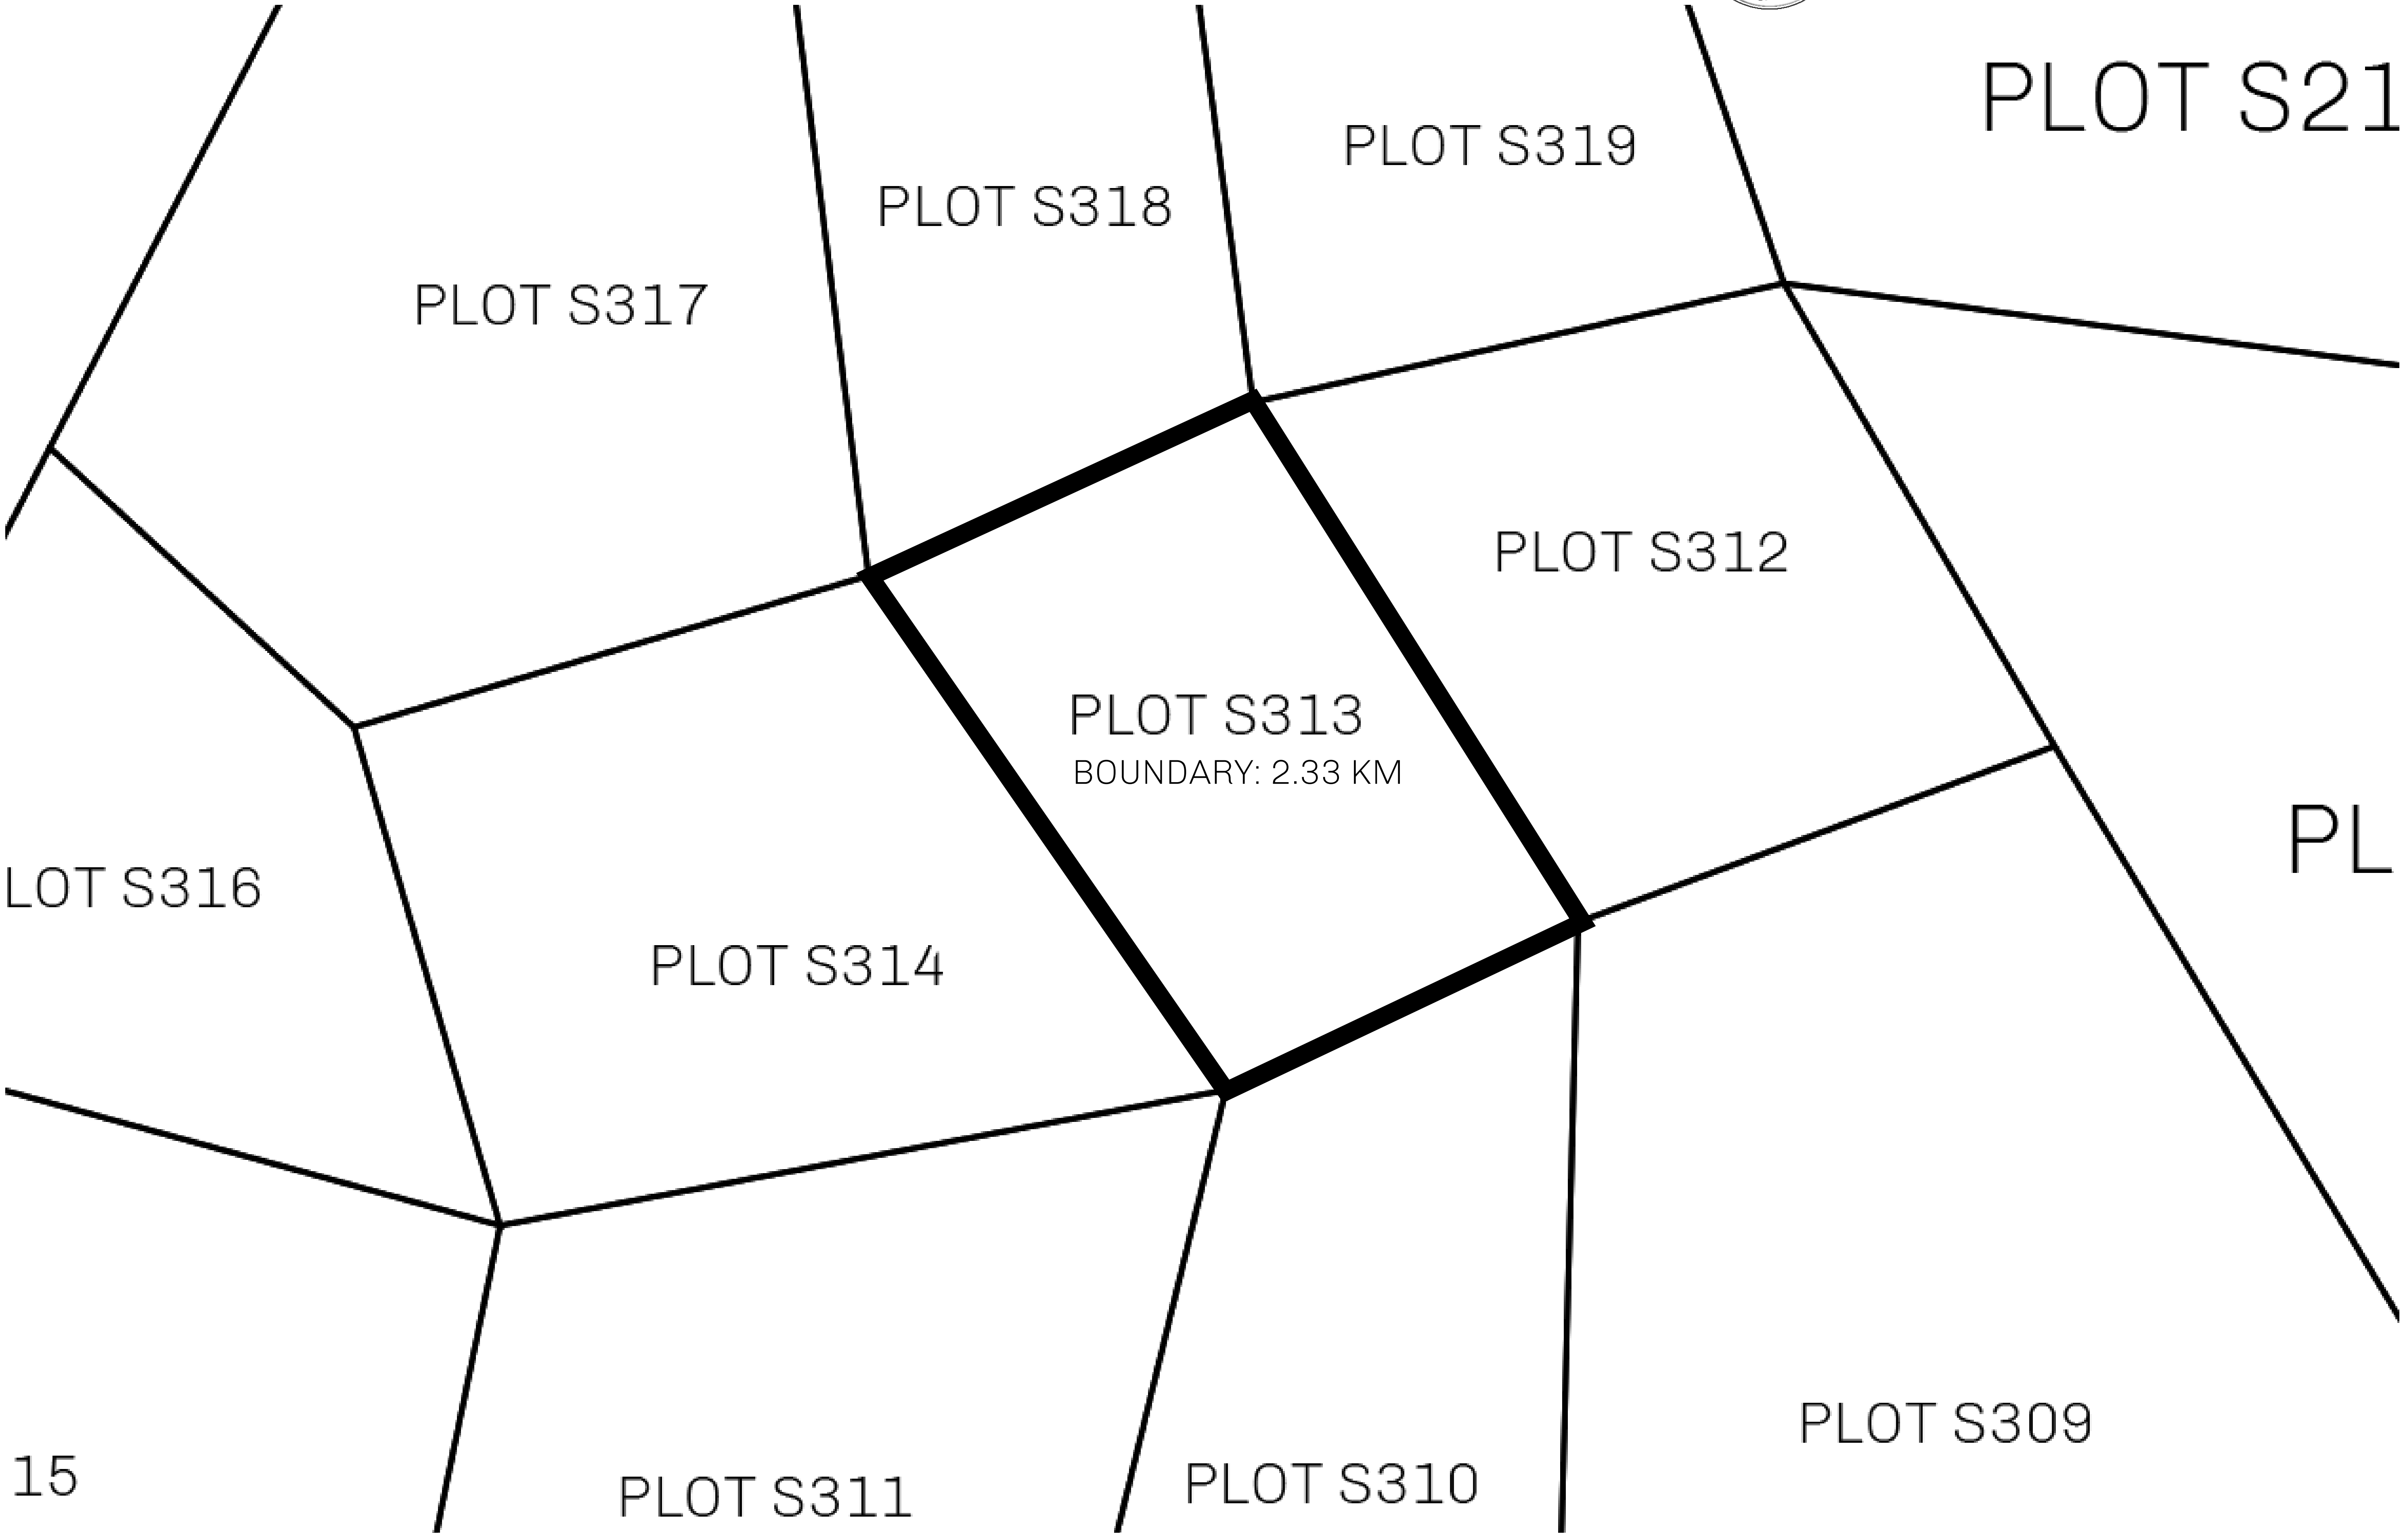

LOOT NFT WORLD

LES SULTANS

A place of stunning beauty, Le Royaume is known for its exquisite shopping, parks, and grand boulevards. Satoshi's Lounge (the area of La Boutique and Porte Feuille) offers limited-edition and unique items only available for sale in LTT. Land, all sorts of embellishments, and widgets are sold exclusively here. All items are offered first on auction for 24 hours (with a reserve price), and if the reserve is not met, they are listed in a buy-it-now format (reserve price, plus 10%).

GEOGRAPHY

COASTLINE	131 KM (81.40 MILES)
BORDERS	OCEAN, THE GREAT EMPIRE, X BY SL
HIGHEST POINT	MOUNT MEROPE +3588 M
LOWEST POINT	THE PORT OF SATOSHI 0 M
PLOTS	331
SCALE	1:50000

H.M. LNFT Land Registry		TITLE NUMBER	
		S313-221121	
ADMINISTRATIVE AREA	ROYAUME DE SATOSHI	ISSUED 22 November 2021 <i>bl.</i>	SCALE 1/50000
OWNER ENTITLEMENT	Type W-SL: Share of 1% of all LTT redeemed based on number of NFT Stories minted; Mint 4 NFT Stories		

OFFICIAL PERSPECTIVE SHEET FOR FILING
Indicate vantage point for each drawing. Copy and
mark each sheet required prior to filing.

Guide - Vantage point should be
indicated as shown in the diagram: