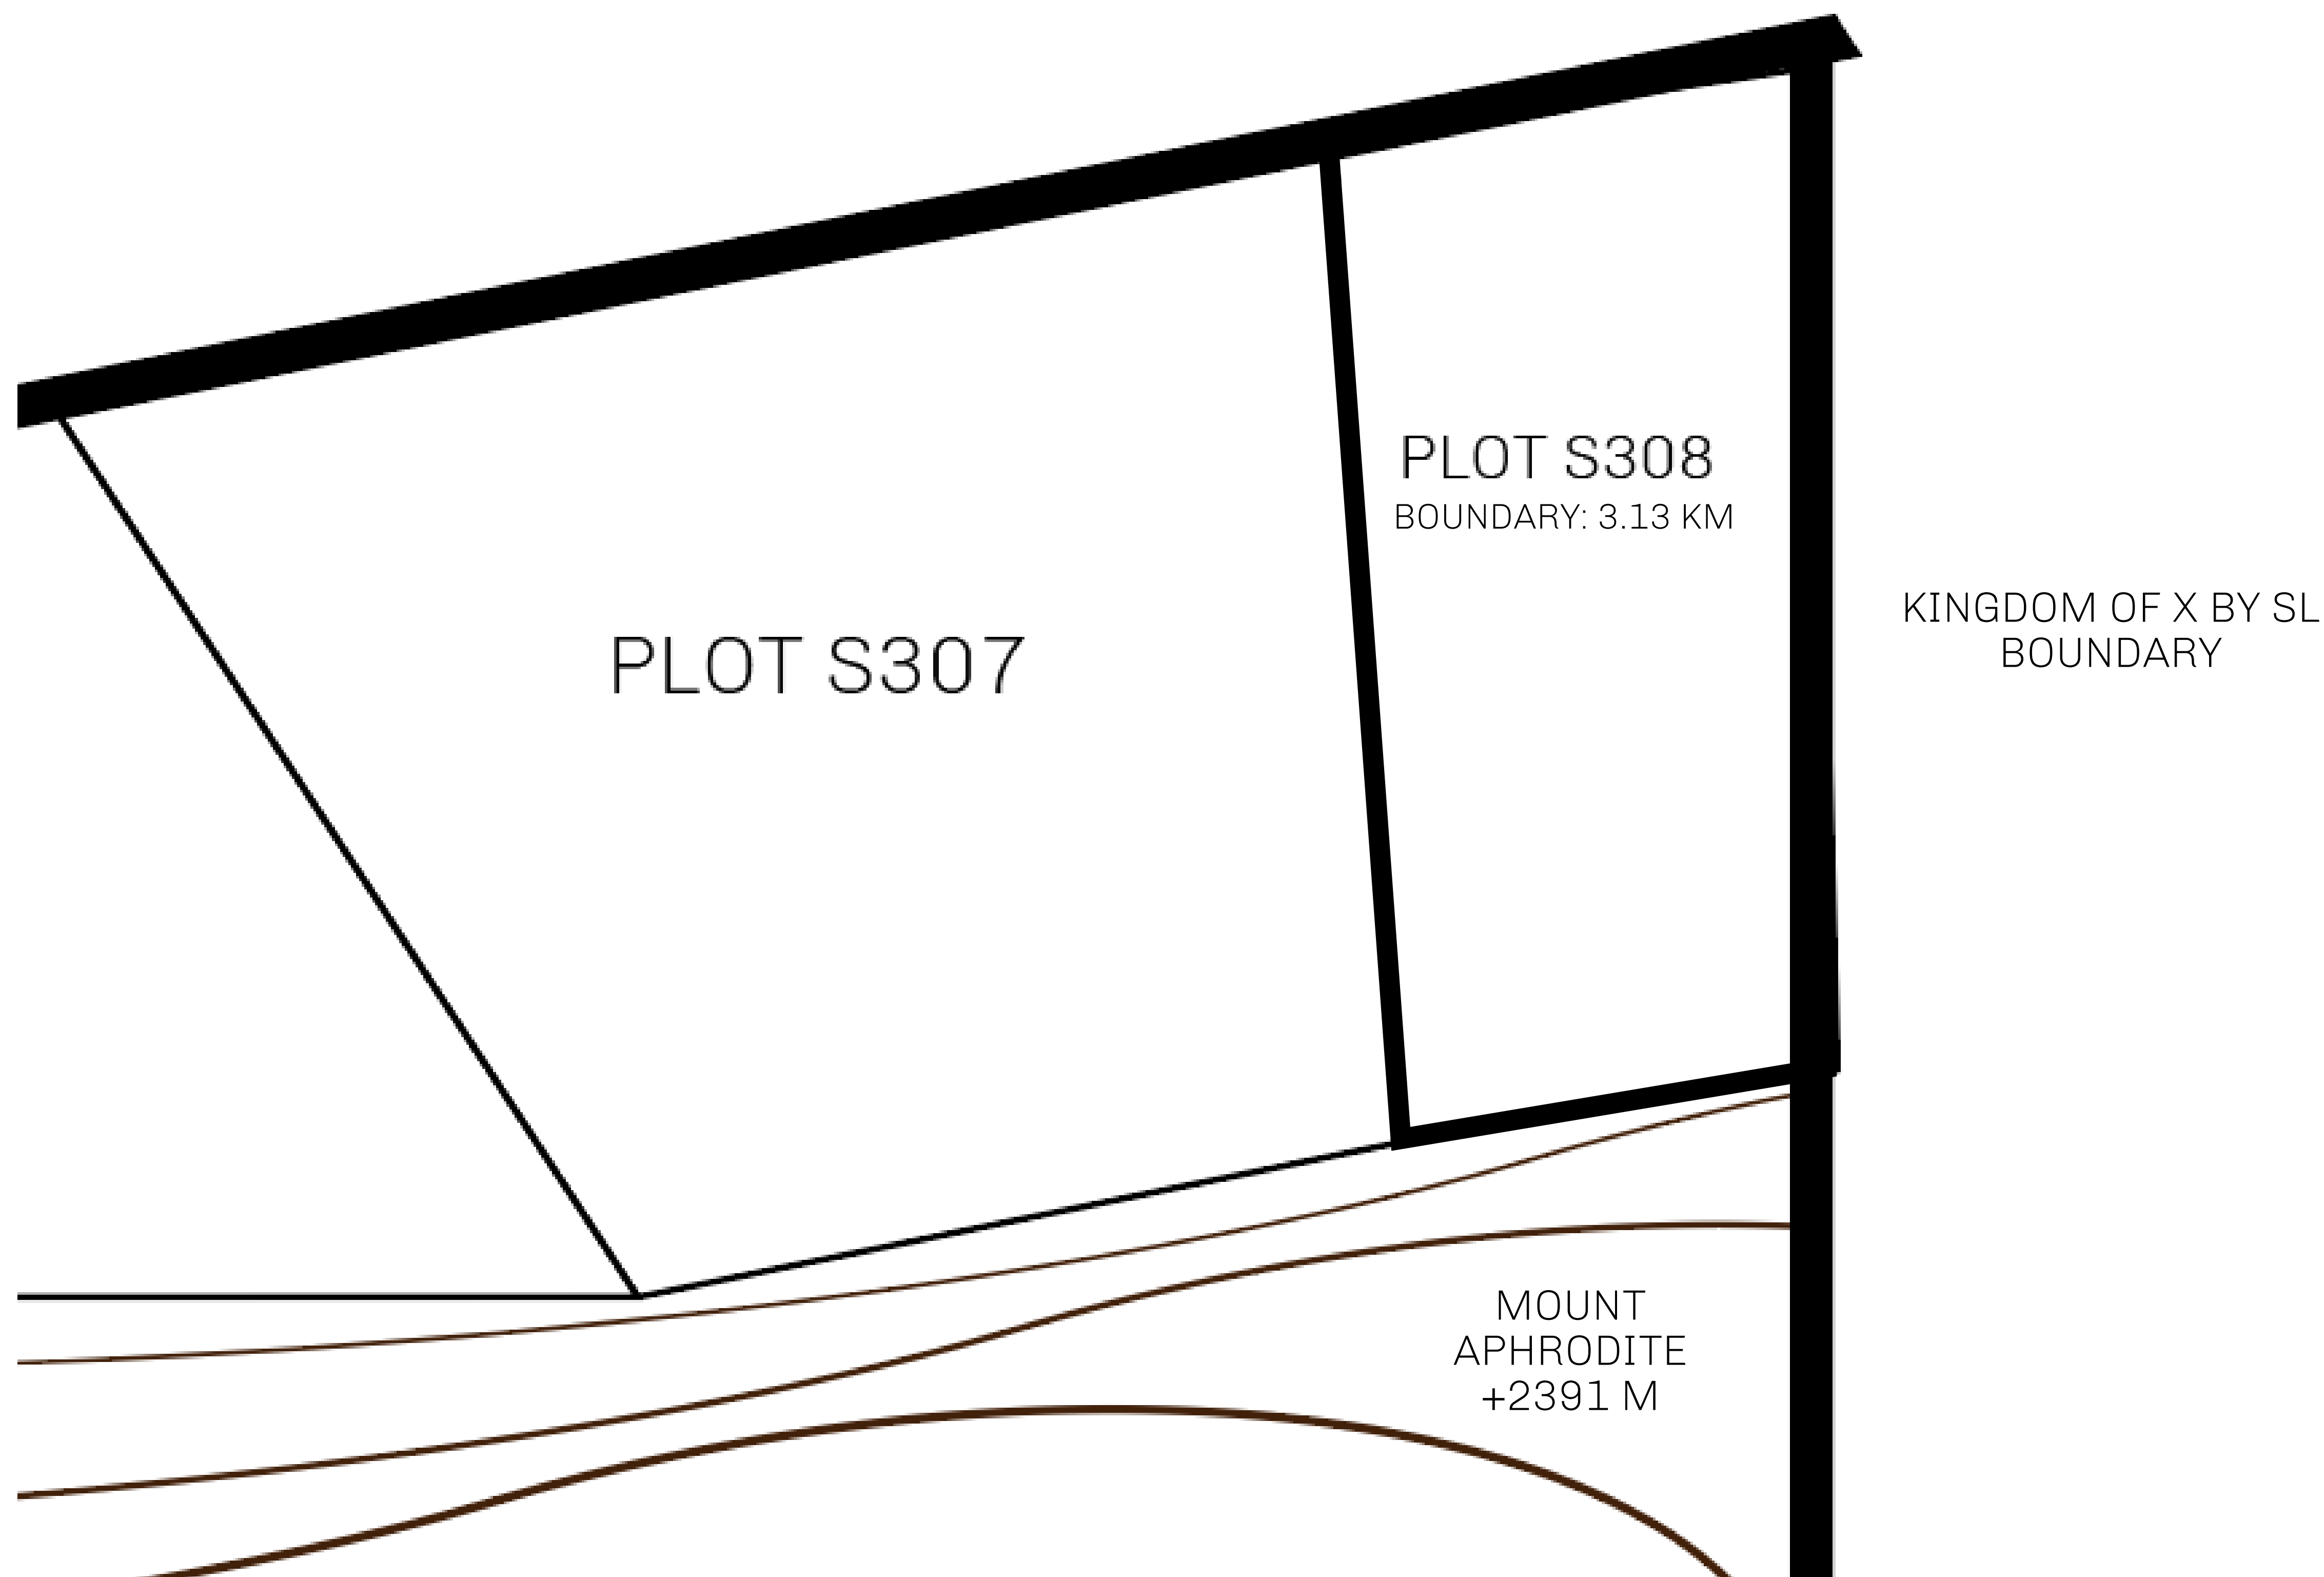

**GEOGRAPHY**

COASTLINE	131 KM (81.40 MILES)
BORDERS	OCEAN, THE GREAT EMPIRE, X BY SL
HIGHEST POINT	MOUNT MEROPE +3588 M
LOWEST POINT	THE PORT OF SATOSHI 0 M
PLOTS	331
SCALE	1:50000

<b>H.M. LNFT Land Registry</b>		TITLE NUMBER	
		<b>S308-221121</b>	
ADMINISTRATIVE AREA	<b>ROYAUME DE SATOSHI</b>	ISSUED <b>22 November 2021</b> <i>bl.</i>	SCALE <b>1/50000</b>
OWNER ENTITLEMENT	<b>Type W-SL: Share of 1% of all LTT redeemed based on number of NFT Stories minted; Mint 4 NFT Stories</b>		

OCEAN

**OFFICIAL PERSPECTIVE SHEET FOR FILING**  
Indicate vantage point for each drawing. Copy and mark each sheet required prior to filing.

Guide - Vantage point should be indicated as shown in the diagram: