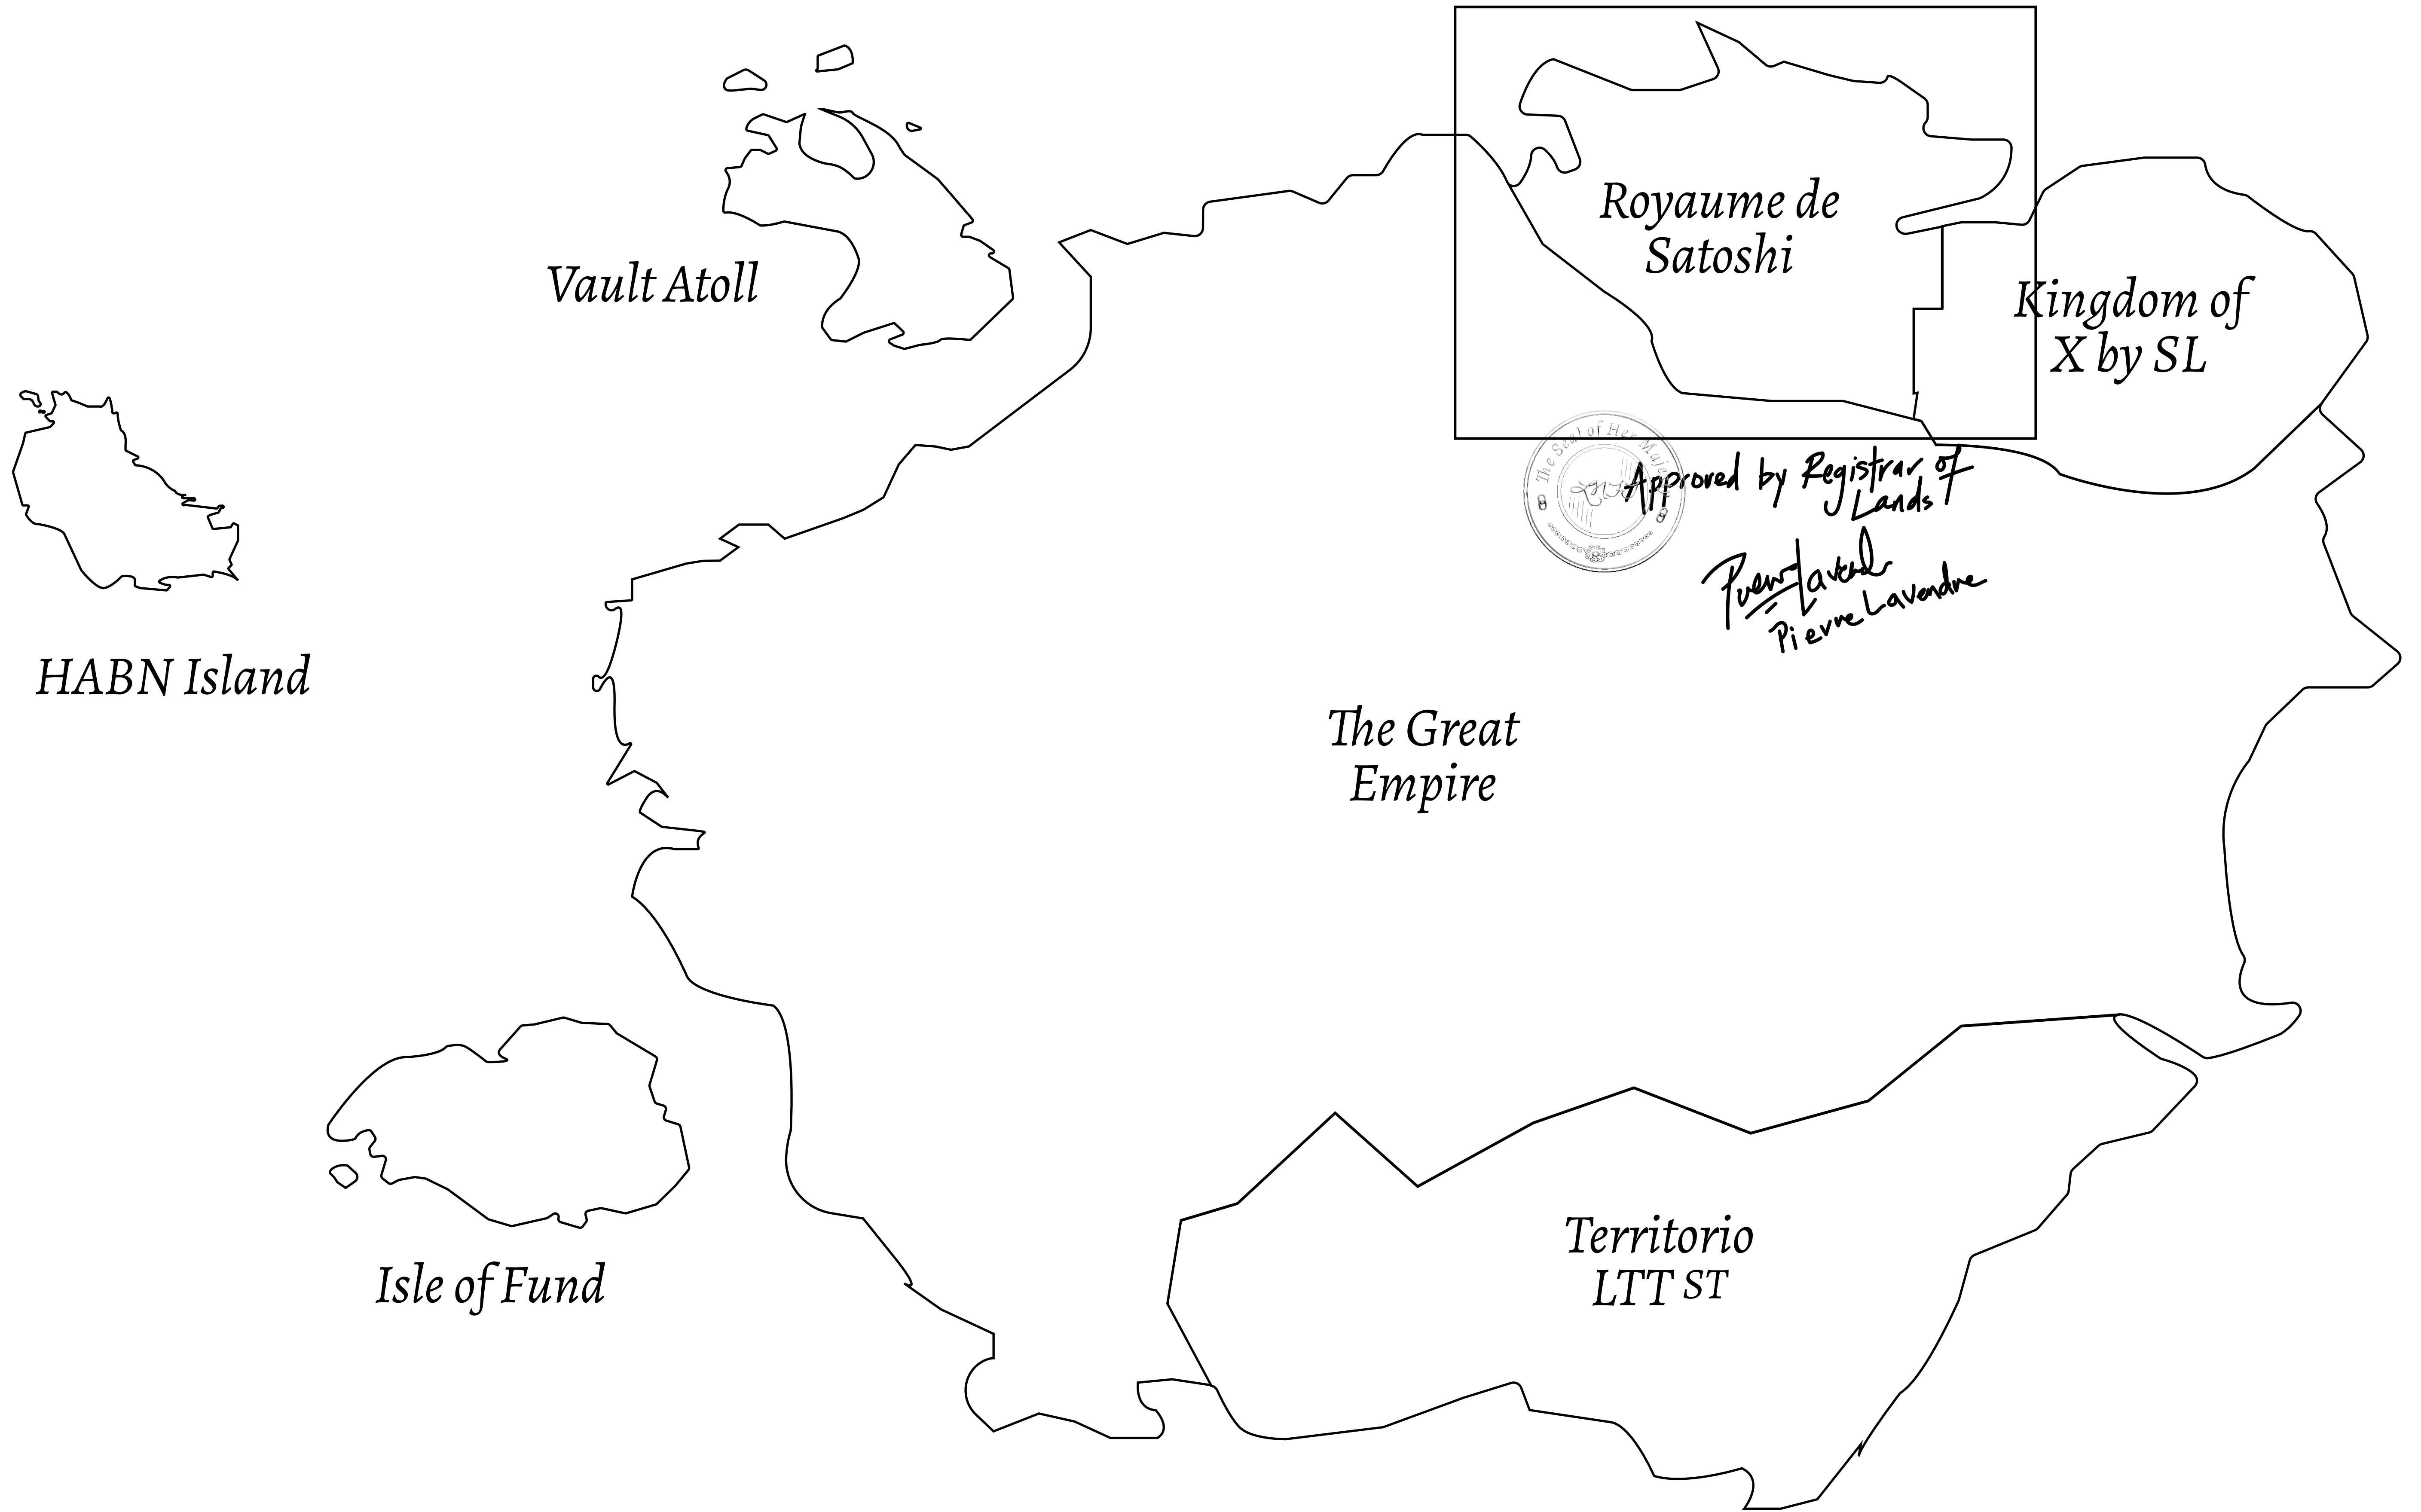

LOOT NFT WORLD