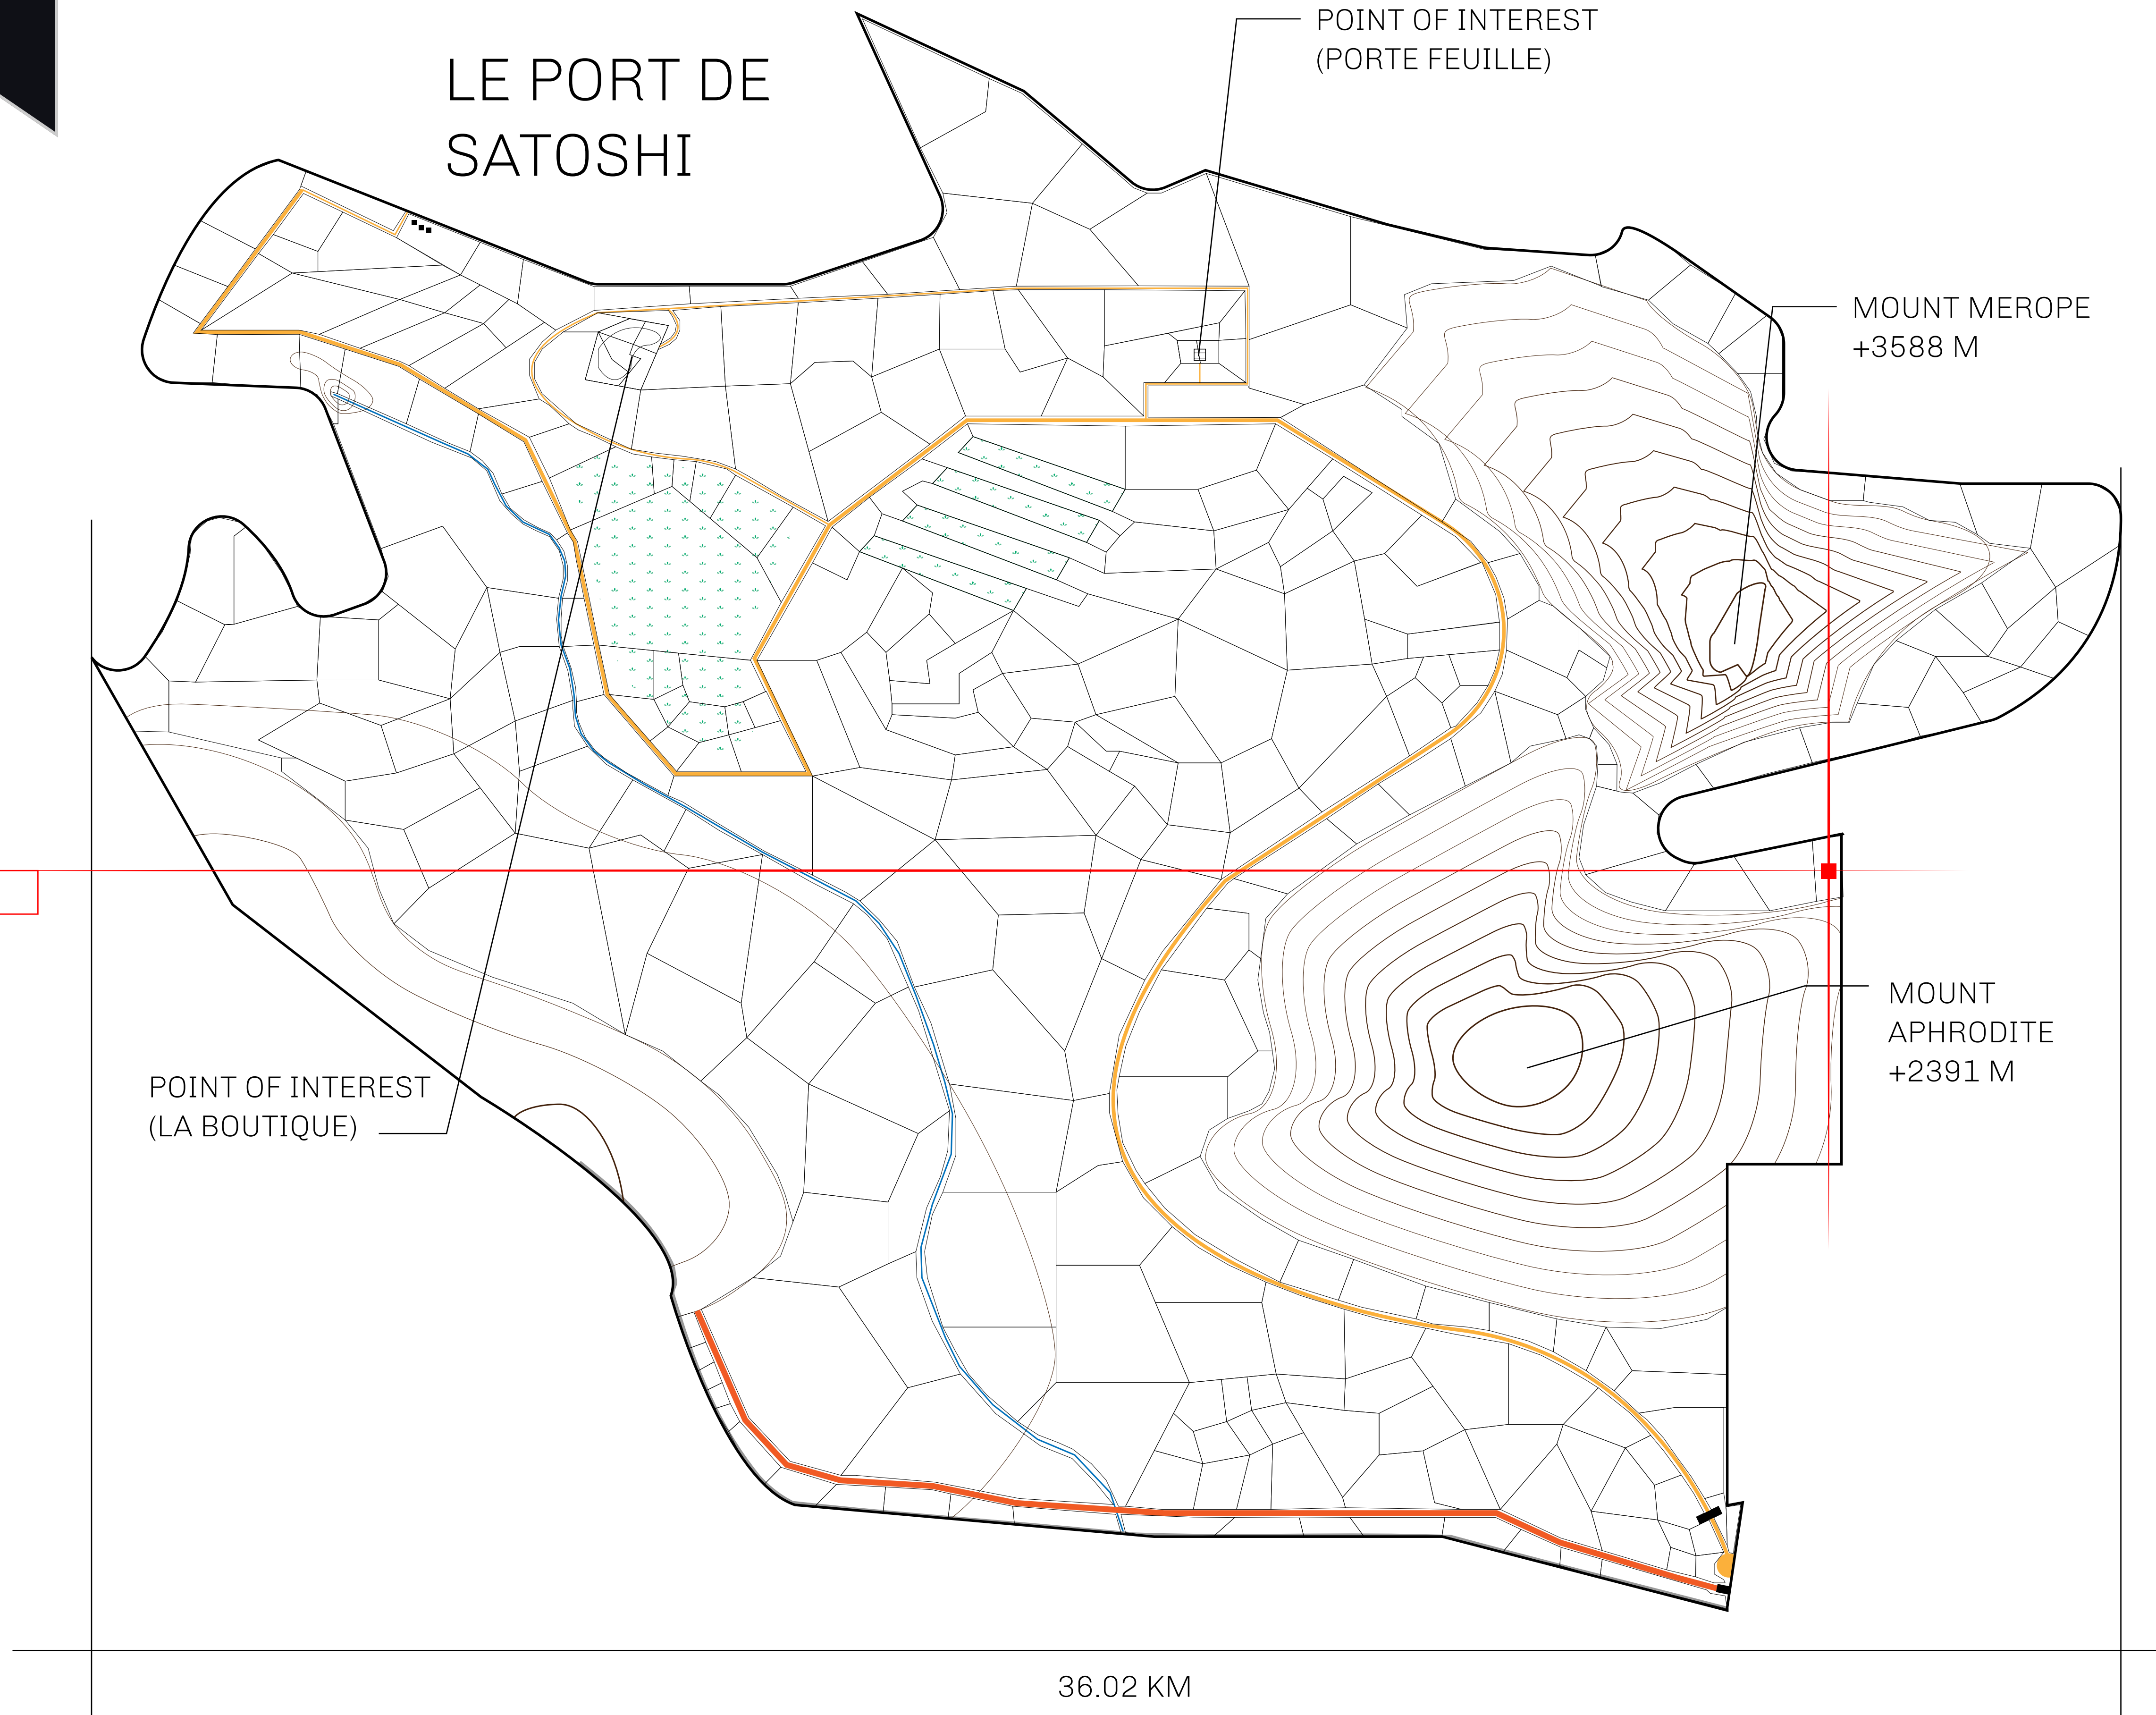

# LOOT NFT WORLD

**LES SULTANS**

A place of stunning beauty, Le Royaume is known for its exquisite shopping, parks, and grand boulevards. Satoshi's Lounge (the area of La Boutique and Porte Feuille) offers limited-edition and unique items only available for sale in LTT. Land, all sorts of embellishments, and widgets are sold exclusively here. All items are offered first on auction for 24 hours (with a reserve price), and if the reserve is not met, they are listed in a buy-it-now format (reserve price, plus 10%).

**GEOGRAPHY**

COASTLINE	131 KM (81.40 MILES)
BORDERS	OCEAN, THE GREAT EMPIRE, X BY SL
HIGHEST POINT	MOUNT MEROPE +3588 M
LOWEST POINT	THE PORT OF SATOSHI 0 M
PLOTS	331
SCALE	1:50000

<b>H.M. LNFT Land Registry</b>		TITLE NUMBER	
		<b>S308-221121</b>	
ADMINISTRATIVE AREA	<b>ROYAUME DE SATOSHI</b>	ISSUED <b>22 November 2021</b> <i>bl.</i>	SCALE <b>1/50000</b>
OWNER ENTITLEMENT	<b>Type W-SL: Share of 1% of all LTT redeemed based on number of NFT Stories minted; Mint 4 NFT Stories</b>		

OCEAN

**OFFICIAL PERSPECTIVE SHEET FOR FILING**  
Indicate vantage point for each drawing. Copy and mark each sheet required prior to filing.

Guide - Vantage point should be indicated as shown in the diagram: