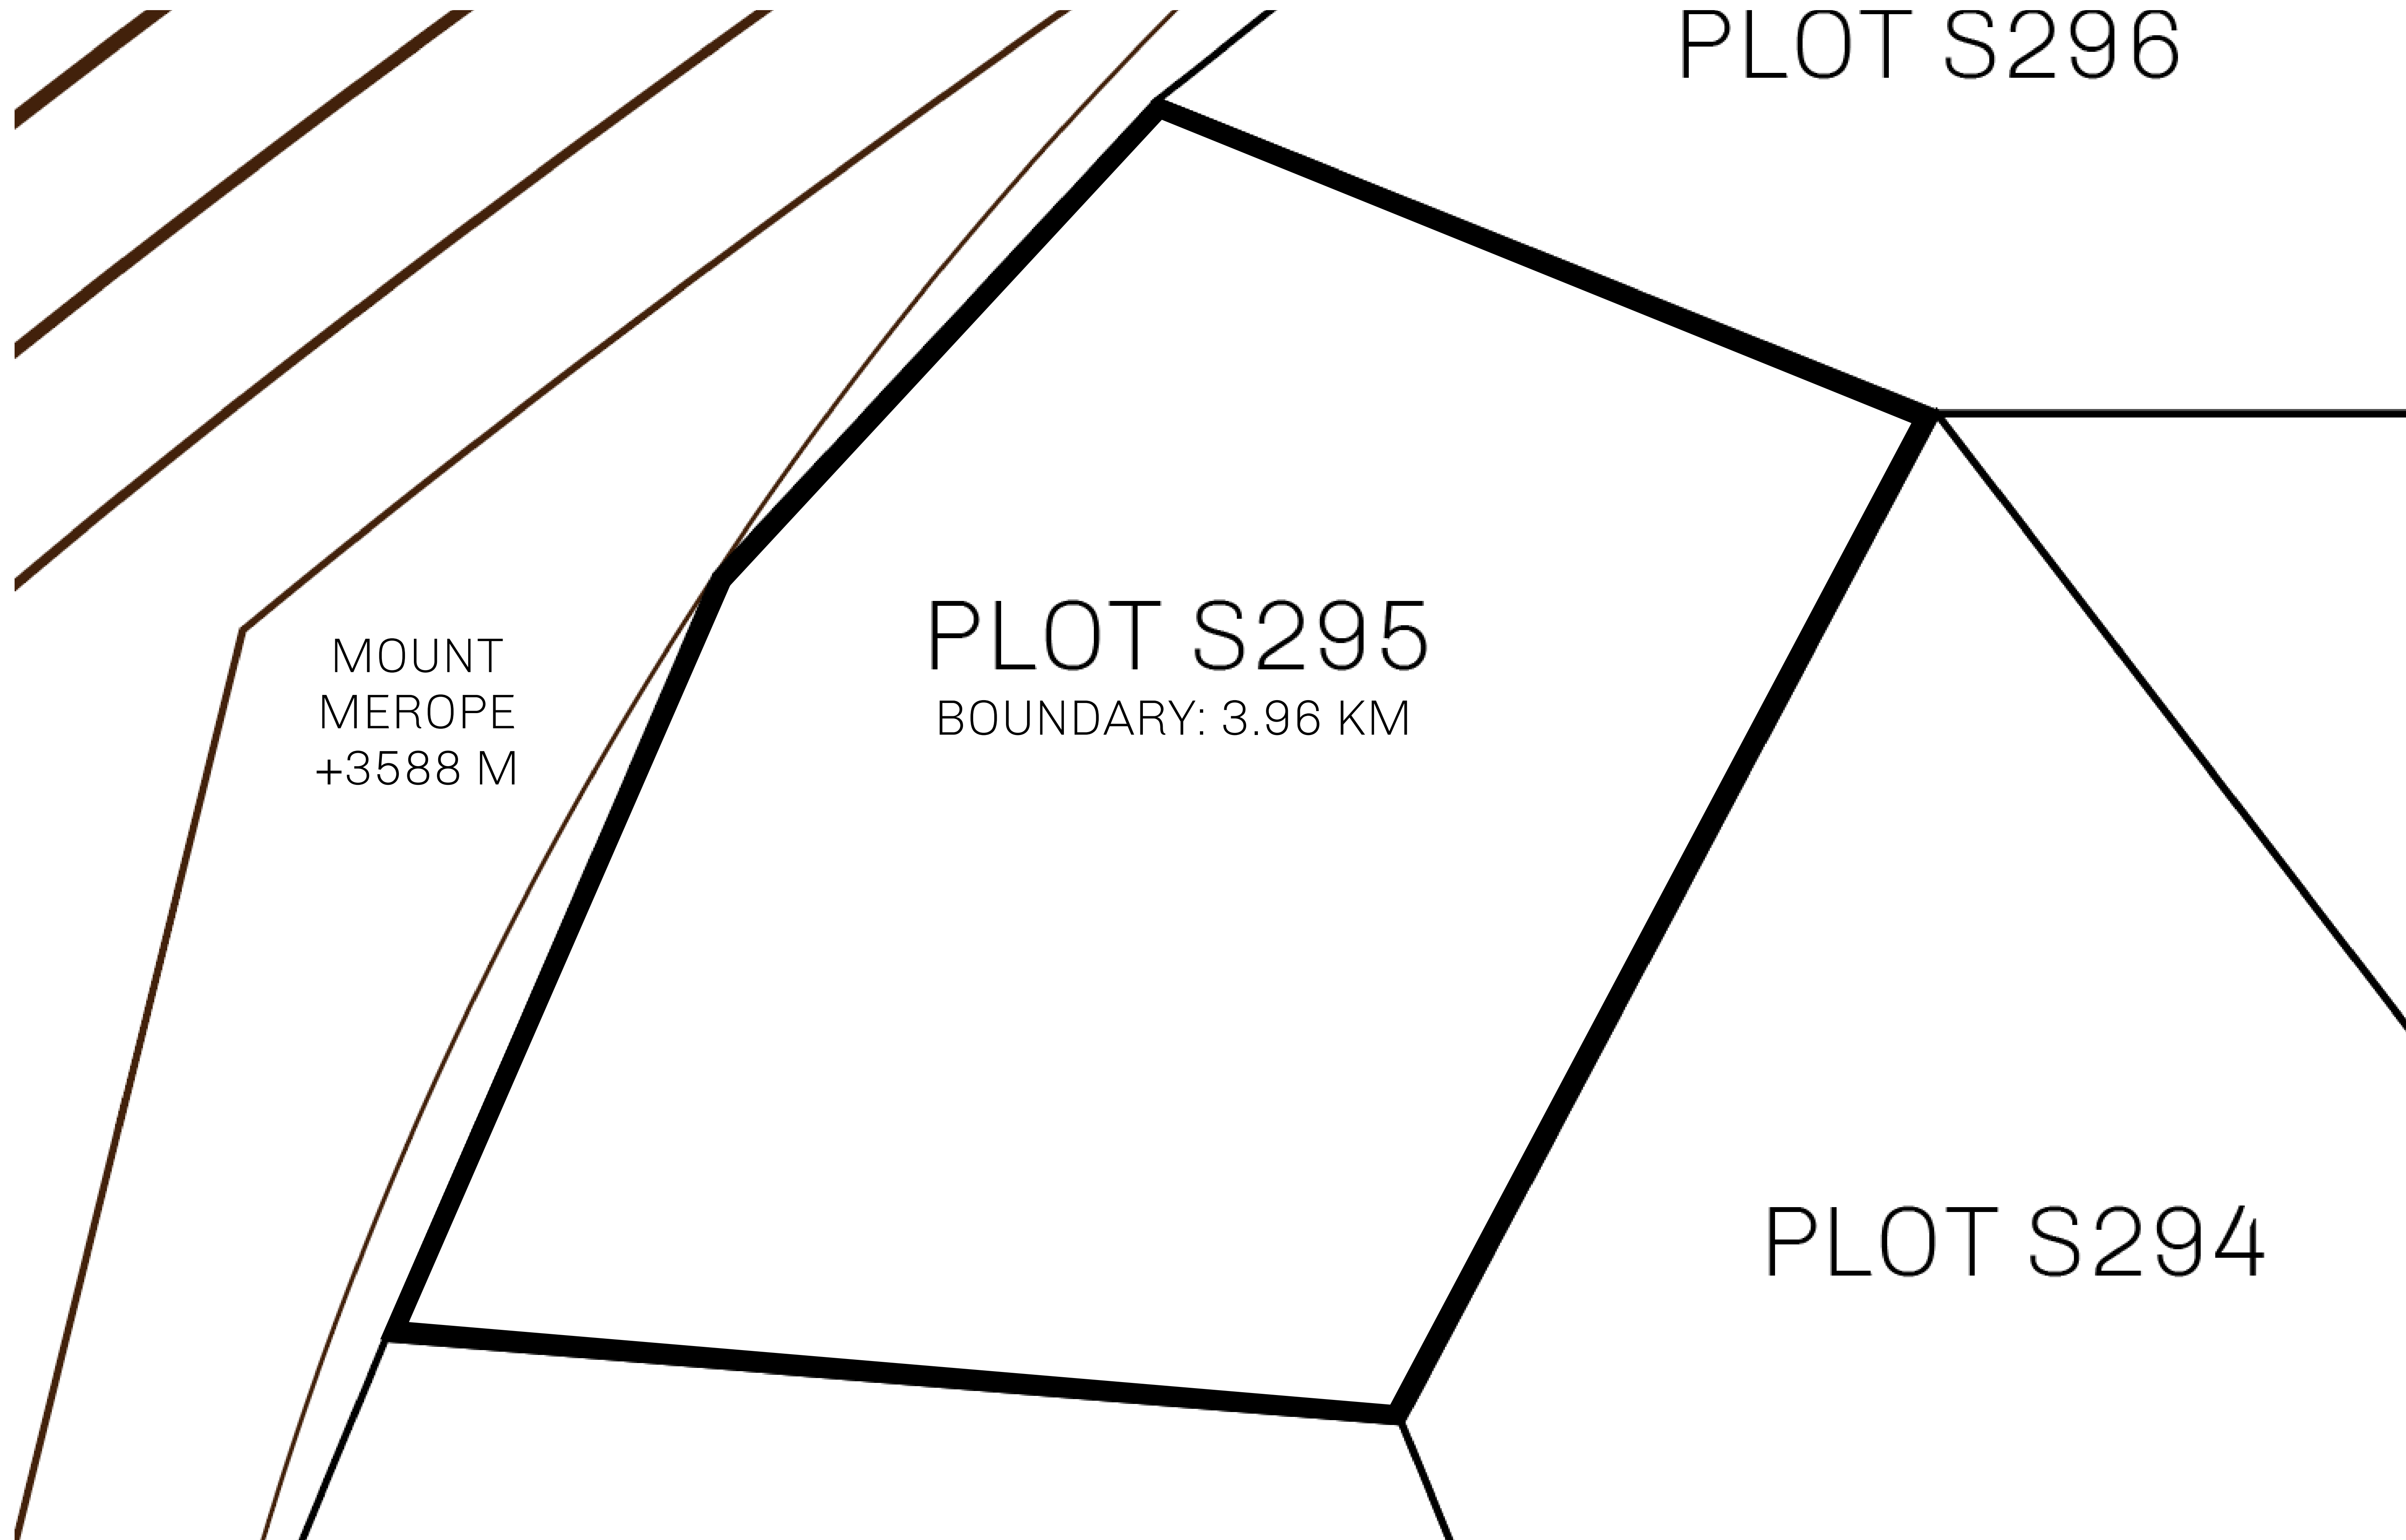

### GEOGRAPHY

COASTLINE	131 KM (81.40 MILES)
BORDERS	OCEAN, THE GREAT EMPIRE, X BY SL
HIGHEST POINT	MOUNT MEROPE +3588 M
LOWEST POINT	THE PORT OF SATOSHI 0 M
PLOTS	331
SCALE	1:50000

## LE PORT DE SATOSHI

<b>H.M. LNFT Land Registry</b>		TITLE NUMBER	
		<b>S295-221121</b>	
ADMINISTRATIVE AREA	<b>ROYAUME DE SATOSHI</b>	ISSUED <b>22 November 2021</b> <i>bl.</i>	SCALE <b>1/50000</b>
OWNER ENTITLEMENT	<b>Type W-SL: Share of 1% of all LTT redeemed based on number of NFT Stories minted; Mint 4 NFT Stories</b>		

PLOT S296

MOUNT  
MEROPE  
+3588 M

PLOT S295  
BOUNDARY: 3.96 KM

PLOT S294

OFFICIAL PERSPECTIVE SHEET FOR FILING  
Indicate vantage point for each drawing. Copy and  
mark each sheet required prior to filing.

Guide - Vantage point should be  
indicated as shown in the diagram: