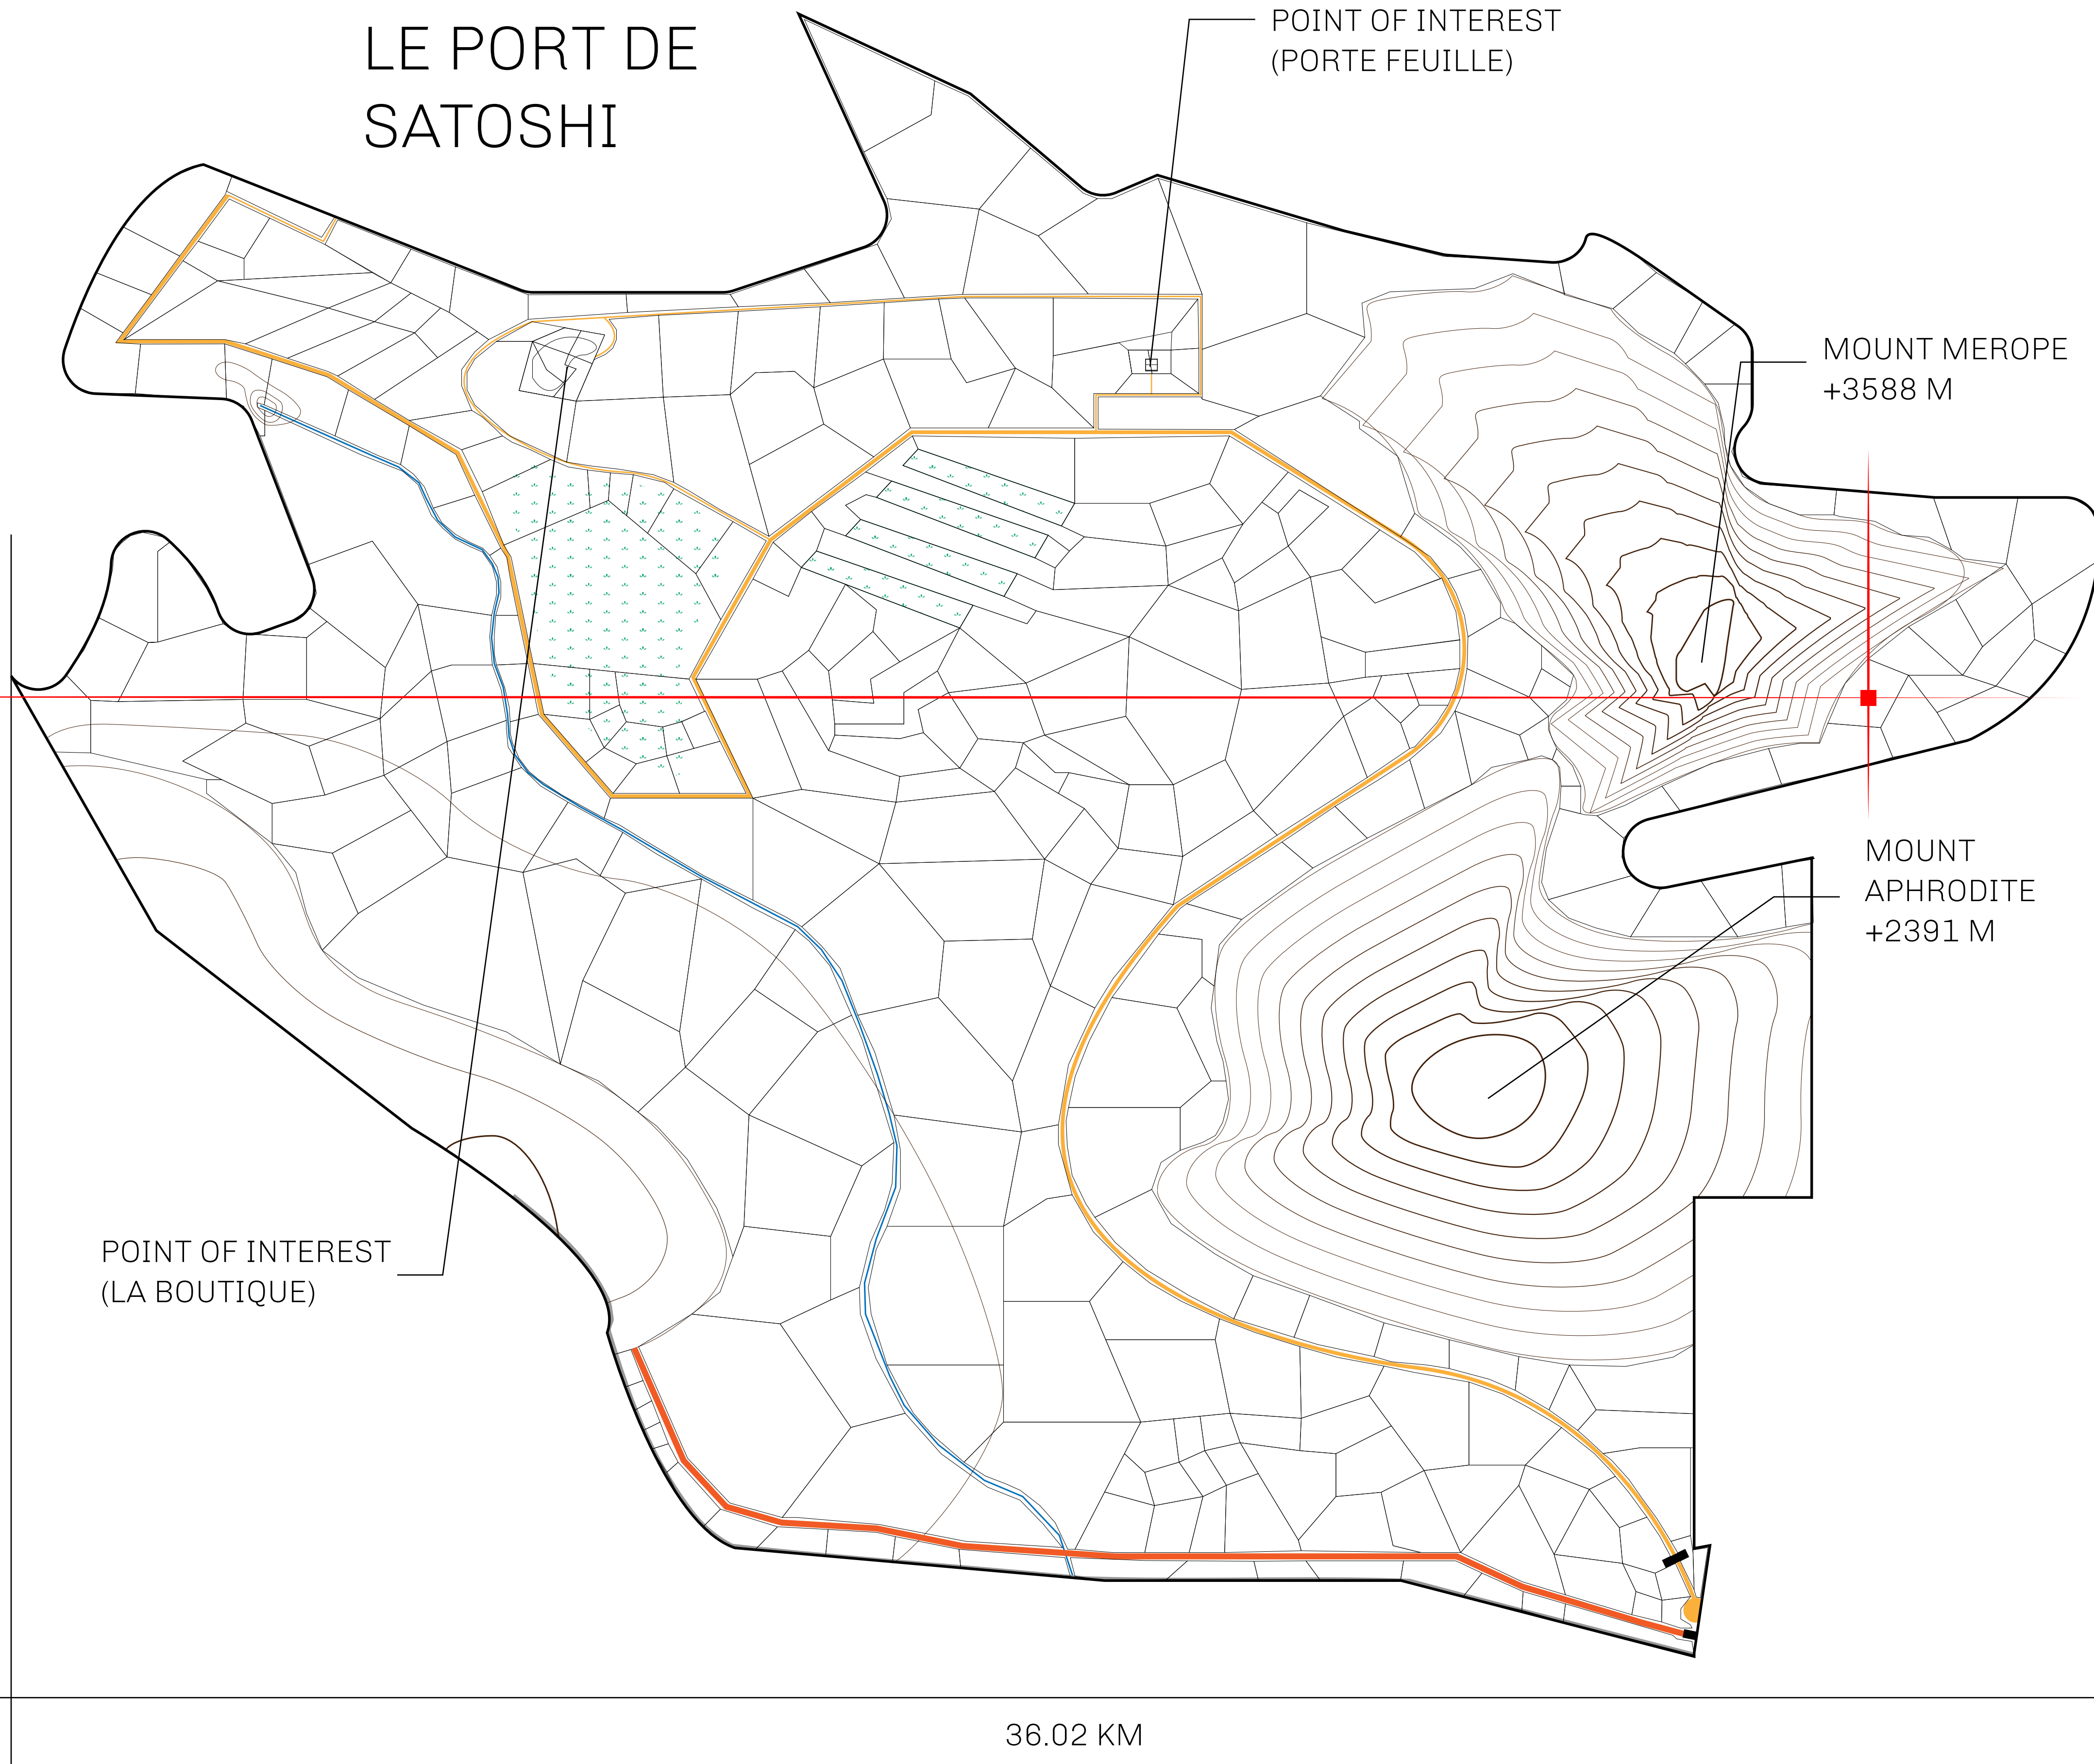

### GEOGRAPHY

COASTLINE	131 KM (81.40 MILES)
BORDERS	OCEAN, THE GREAT EMPIRE, X BY SL
HIGHEST POINT	MOUNT MEROPE +3588 M
LOWEST POINT	THE PORT OF SATOSHI 0 M
PLOTS	331
SCALE	1:50000

## LE PORT DE SATOSHI

<b>H.M. LNFT Land Registry</b>		TITLE NUMBER	
		<b>S295-221121</b>	
ADMINISTRATIVE AREA	<b>ROYAUME DE SATOSHI</b>	ISSUED <b>22 November 2021</b> <i>bl.</i>	SCALE <b>1/50000</b>
OWNER ENTITLEMENT	<b>Type W-SL: Share of 1% of all LTT redeemed based on number of NFT Stories minted; Mint 4 NFT Stories</b>		

PLOT S296

MOUNT  
MEROPE  
+3588 M

PLOT S295  
BOUNDARY: 3.96 KM

PLOT S294

OFFICIAL PERSPECTIVE SHEET FOR FILING  
Indicate vantage point for each drawing. Copy and  
mark each sheet required prior to filing.

Guide - Vantage point should be  
indicated as shown in the diagram: