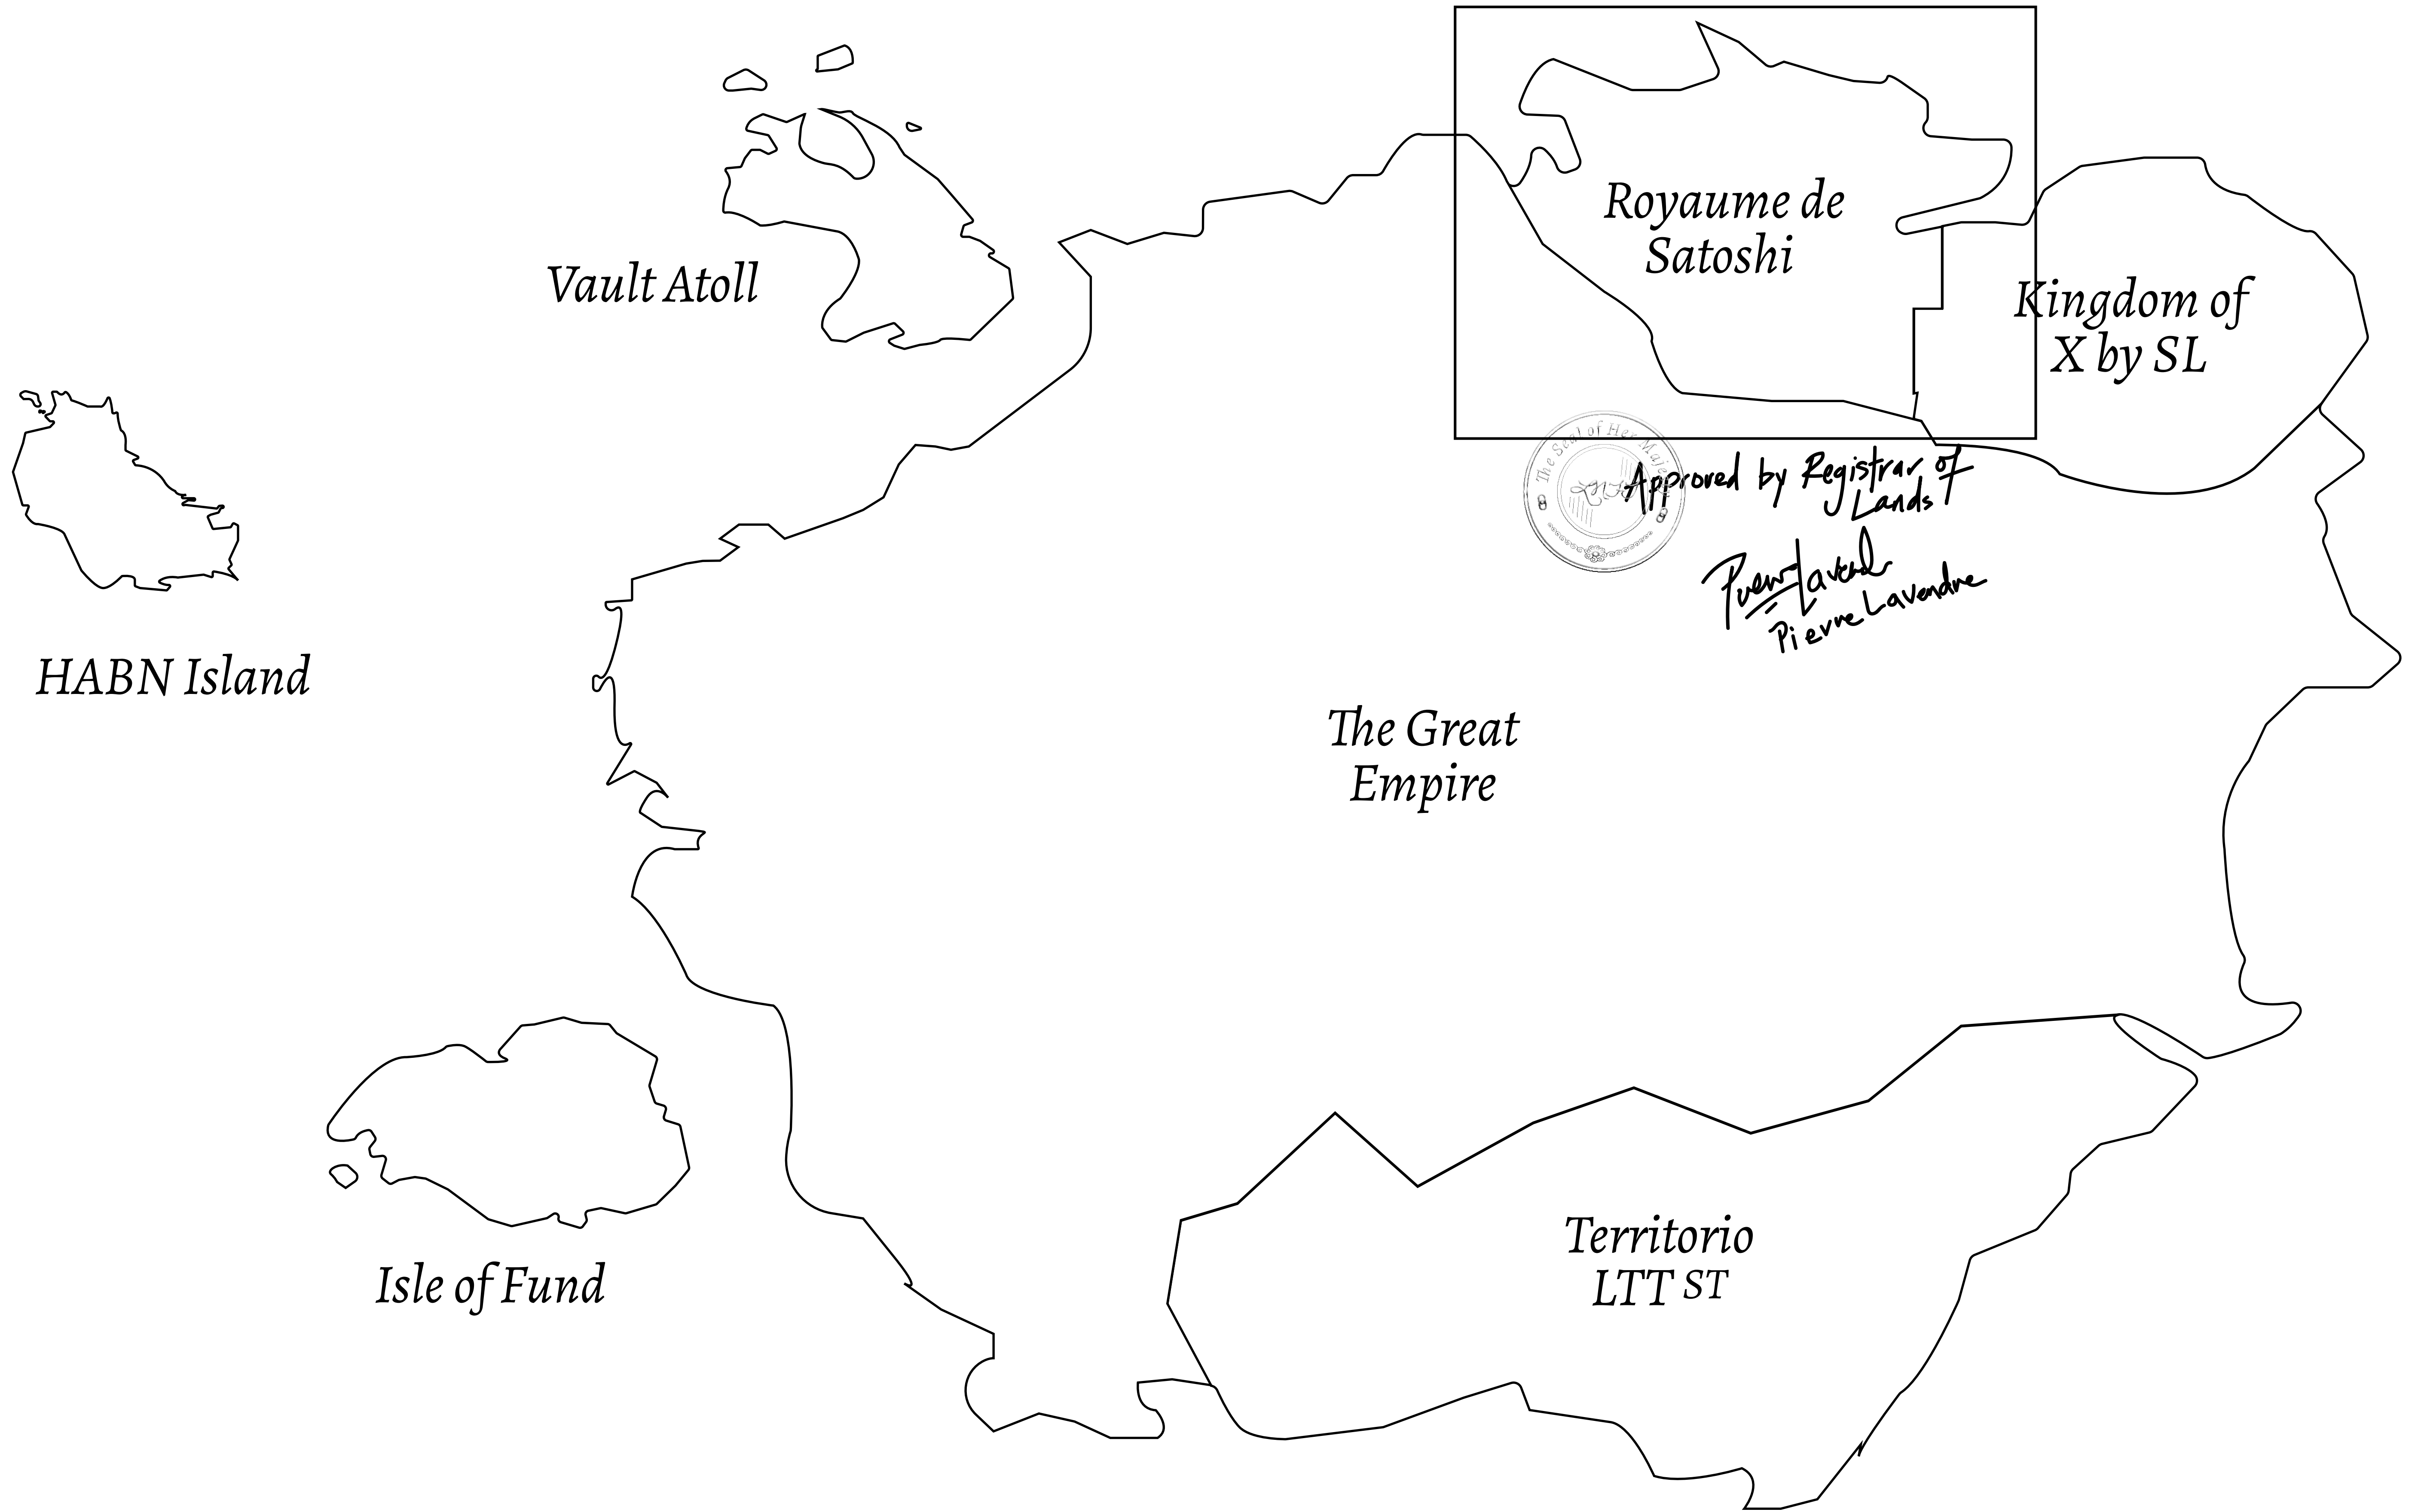

LOOT NFT WORLD