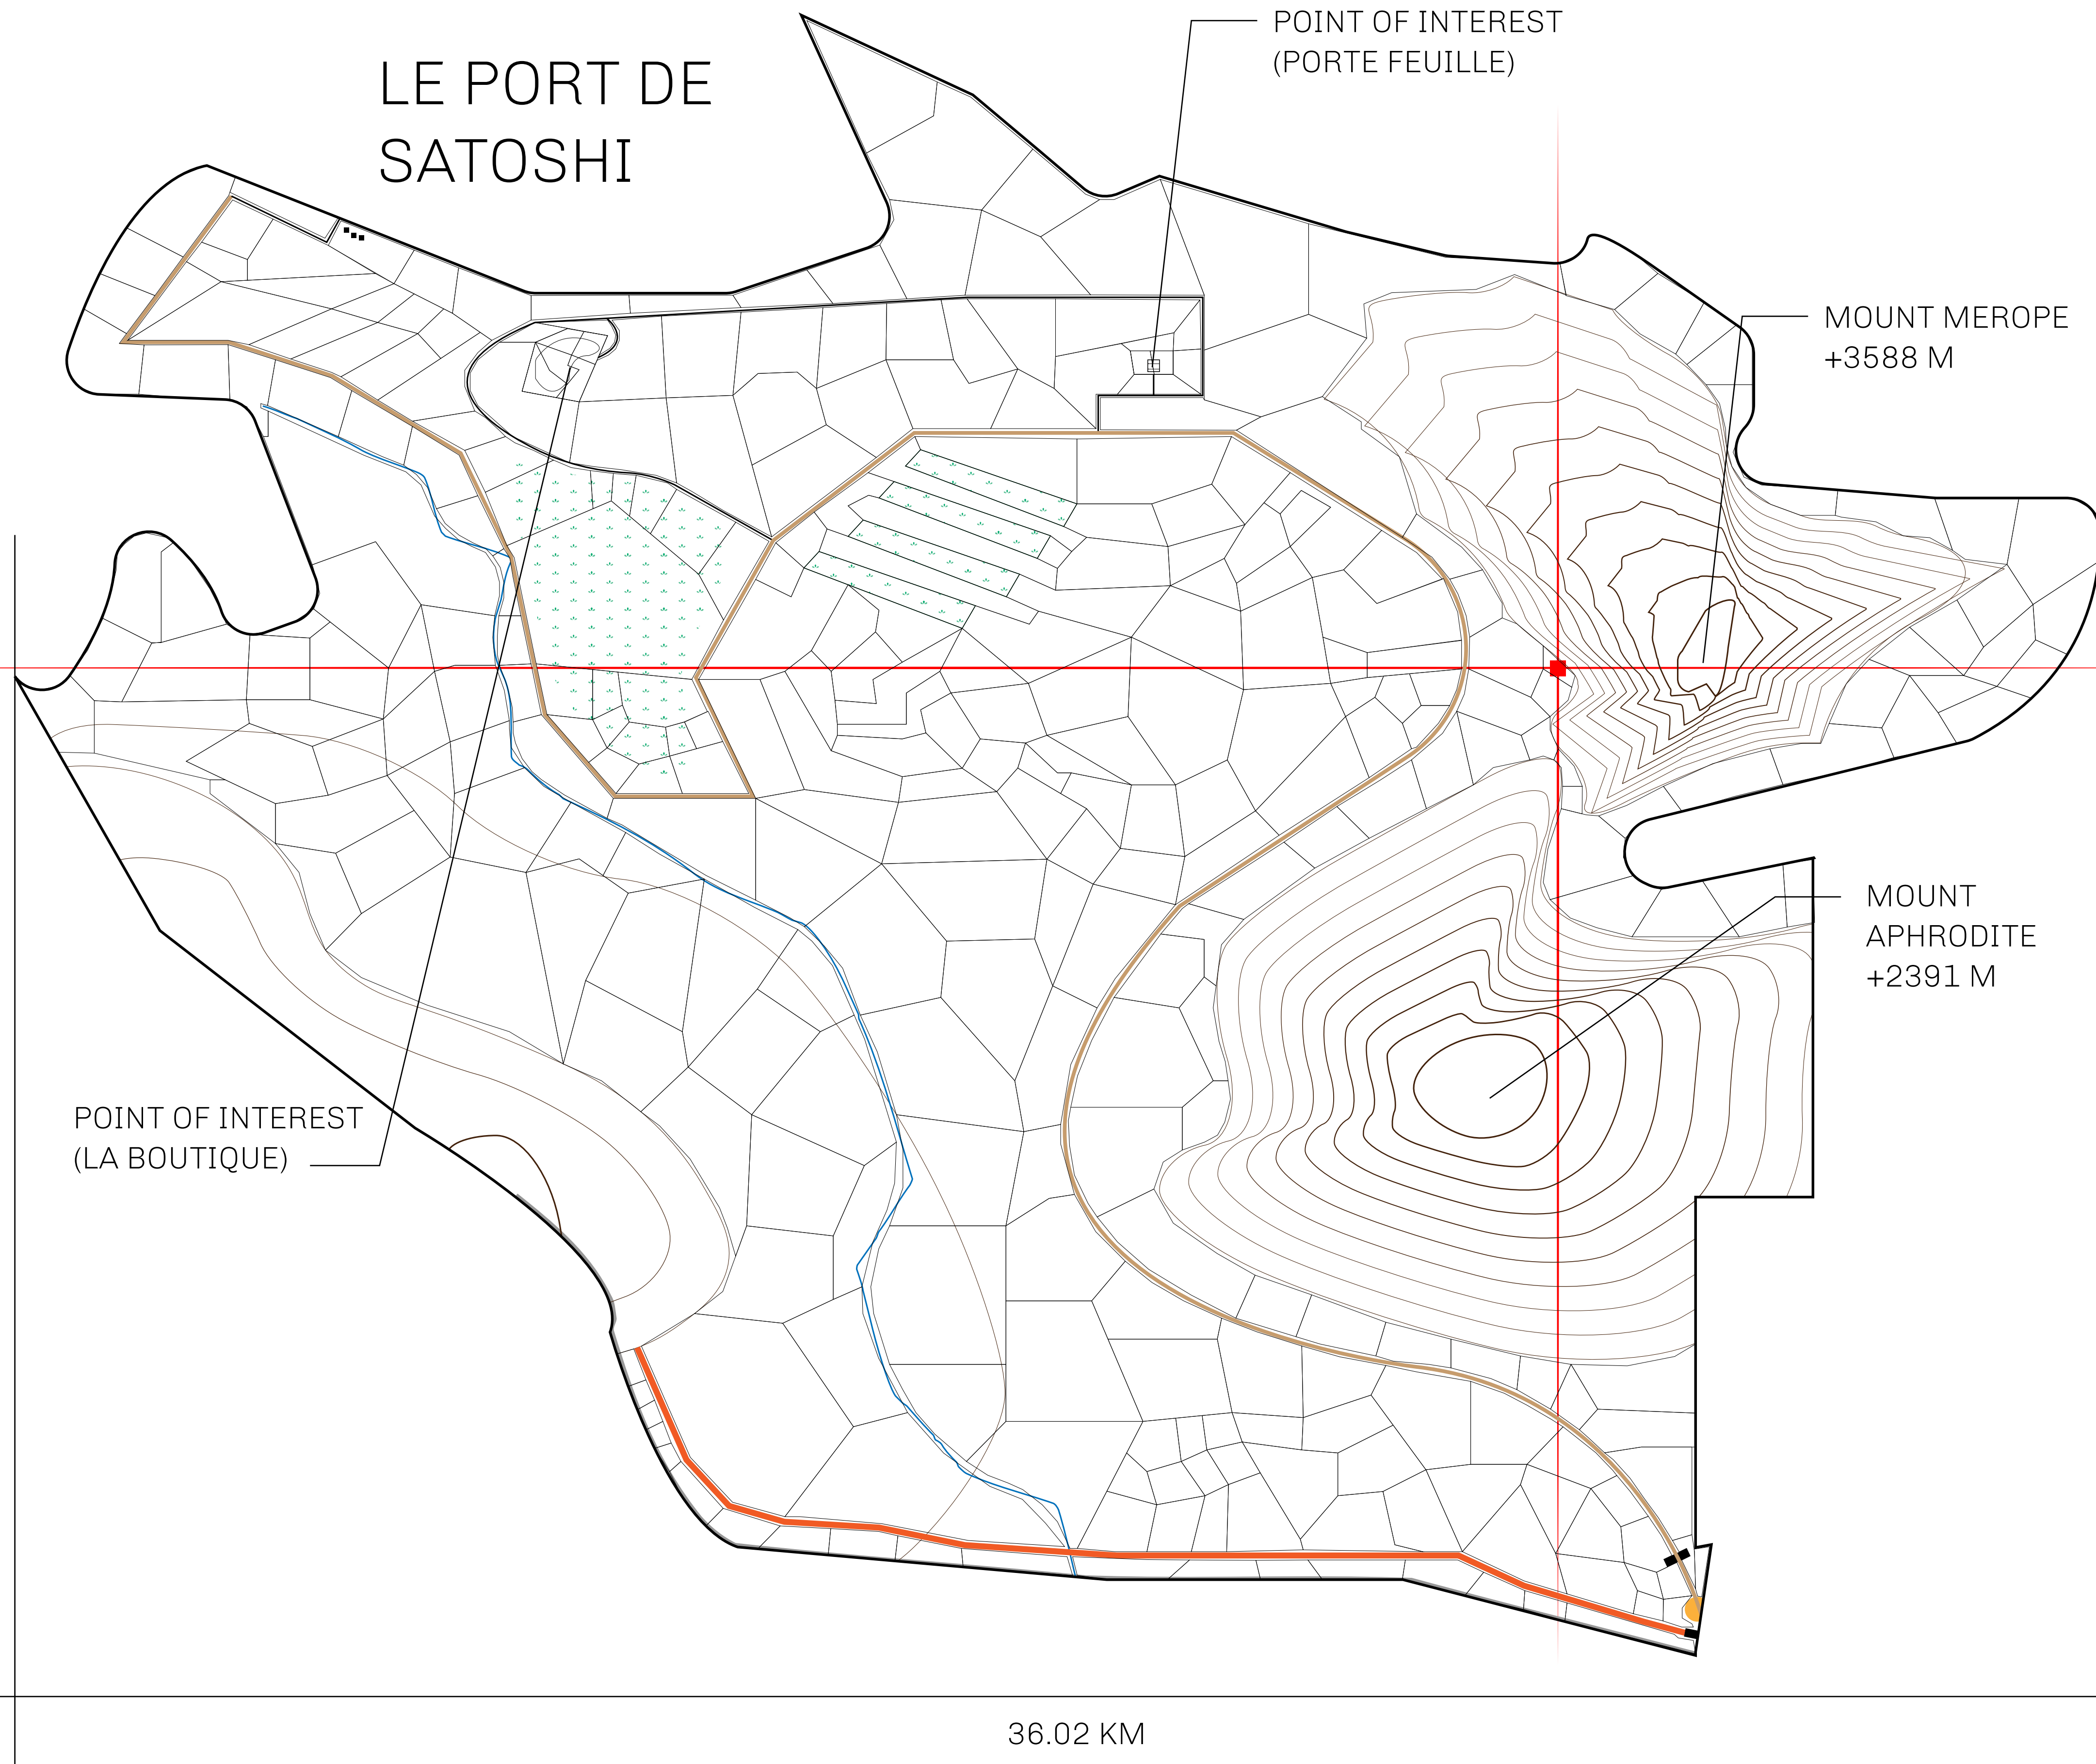

LOOT NFT WORLD

LES SULTANS

A place of stunning beauty, Le Royaume is known for its exquisite shopping, parks, and grand boulevards. Satoshi's Lounge (the area of La Boutique and Porte Feuille) offers limited-edition and unique items only available for sale in LTT. Land, all sorts of embellishments, and widgets are sold exclusively here. All items are offered first on auction for 24 hours (with a reserve price), and if the reserve is not met, they are listed in a buy-it-now format (reserve price, plus 10%).

GEOGRAPHY

COASTLINE	131 KM (81.40 MILES)
BORDERS	OCEAN, THE GREAT EMPIRE, X BY SL
HIGHEST POINT	MOUNT MEROPE +3588 M
LOWEST POINT	THE PORT OF SATOSHI 0 M
PLOTS	331
SCALE	1:50000

LE PORT DE SATOSHI

H.M. LNFT Land Registry		TITLE NUMBER	
		S286-041021	
ADMINISTRATIVE AREA	ROYAUME DE SATOSHI	ISSUED 4 October2021 <i>B.I.</i>	SCALE 1/50000
OWNER ENTITLEMENT	Type W-SL: Share of 1% of all LTT redeemed based on number of NFT Stories minted (rewarded in USDC platform credits); Mint 4 NFT Stories		

MOUNT MERUPE
+3588 M

PLOT S287

PLOT S286-041021
BOUNDARY: 1.92 KM

PLOT S285

PLOT S284

OFFICIAL PERSPECTIVE SHEET FOR FILING
Indicate vantage point for each drawing. Copy and
mark each sheet required prior to filing.

Guide - Vantage point should be
indicated as shown in the diagram: