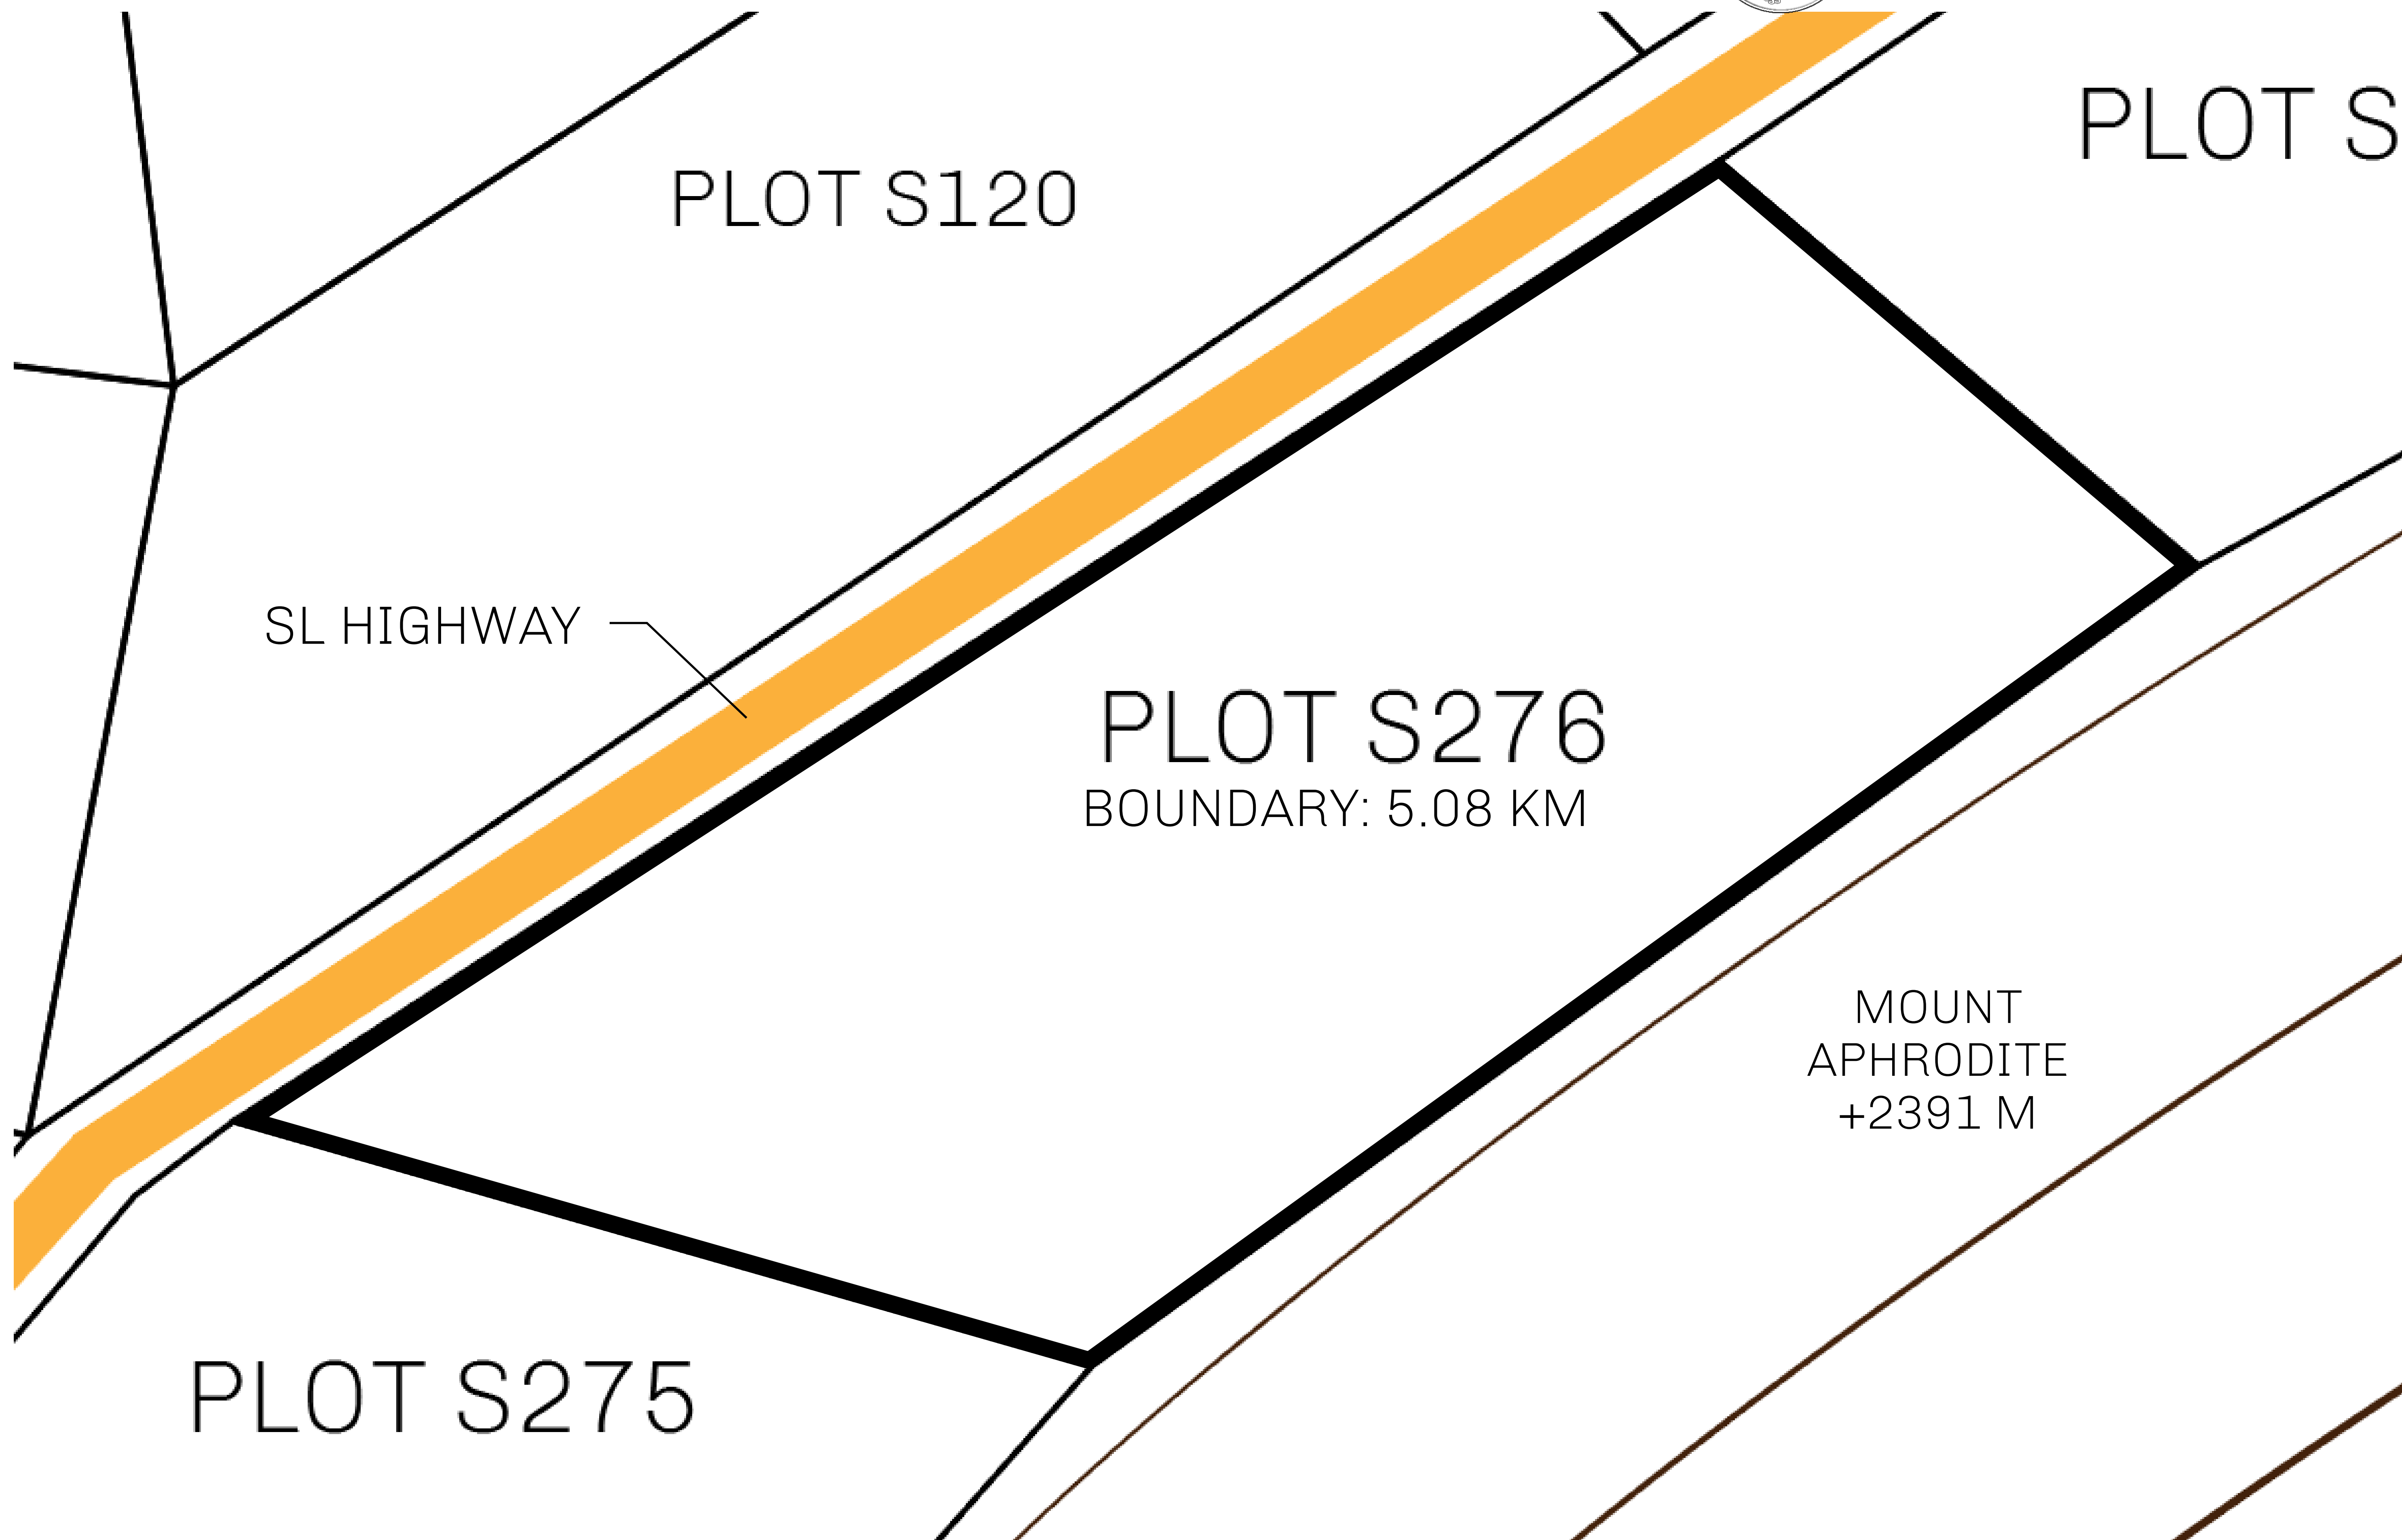

GEOGRAPHY

COASTLINE	131 KM (81.40 MILES)
BORDERS	OCEAN, THE GREAT EMPIRE, X BY SL
HIGHEST POINT	MOUNT MEROPE +3588 M
LOWEST POINT	THE PORT OF SATOSHI 0 M
PLOTS	331
SCALE	1:50000

LE PORT DE SATOSHI

H.M. LNFT Land Registry		TITLE NUMBER	
		S276-221121	
ADMINISTRATIVE AREA	ROYAUME DE SATOSHI	ISSUED 22 November 2021 <i>bl.</i>	SCALE 1/50000
OWNER ENTITLEMENT	Type W-SL: Share of 1% of all LTT redeemed based on number of NFT Stories minted; Mint 4 NFT Stories		

OFFICIAL PERSPECTIVE SHEET FOR FILING
Indicate vantage point for each drawing. Copy and mark each sheet required prior to filing.

Guide - Vantage point should be indicated as shown in the diagram: