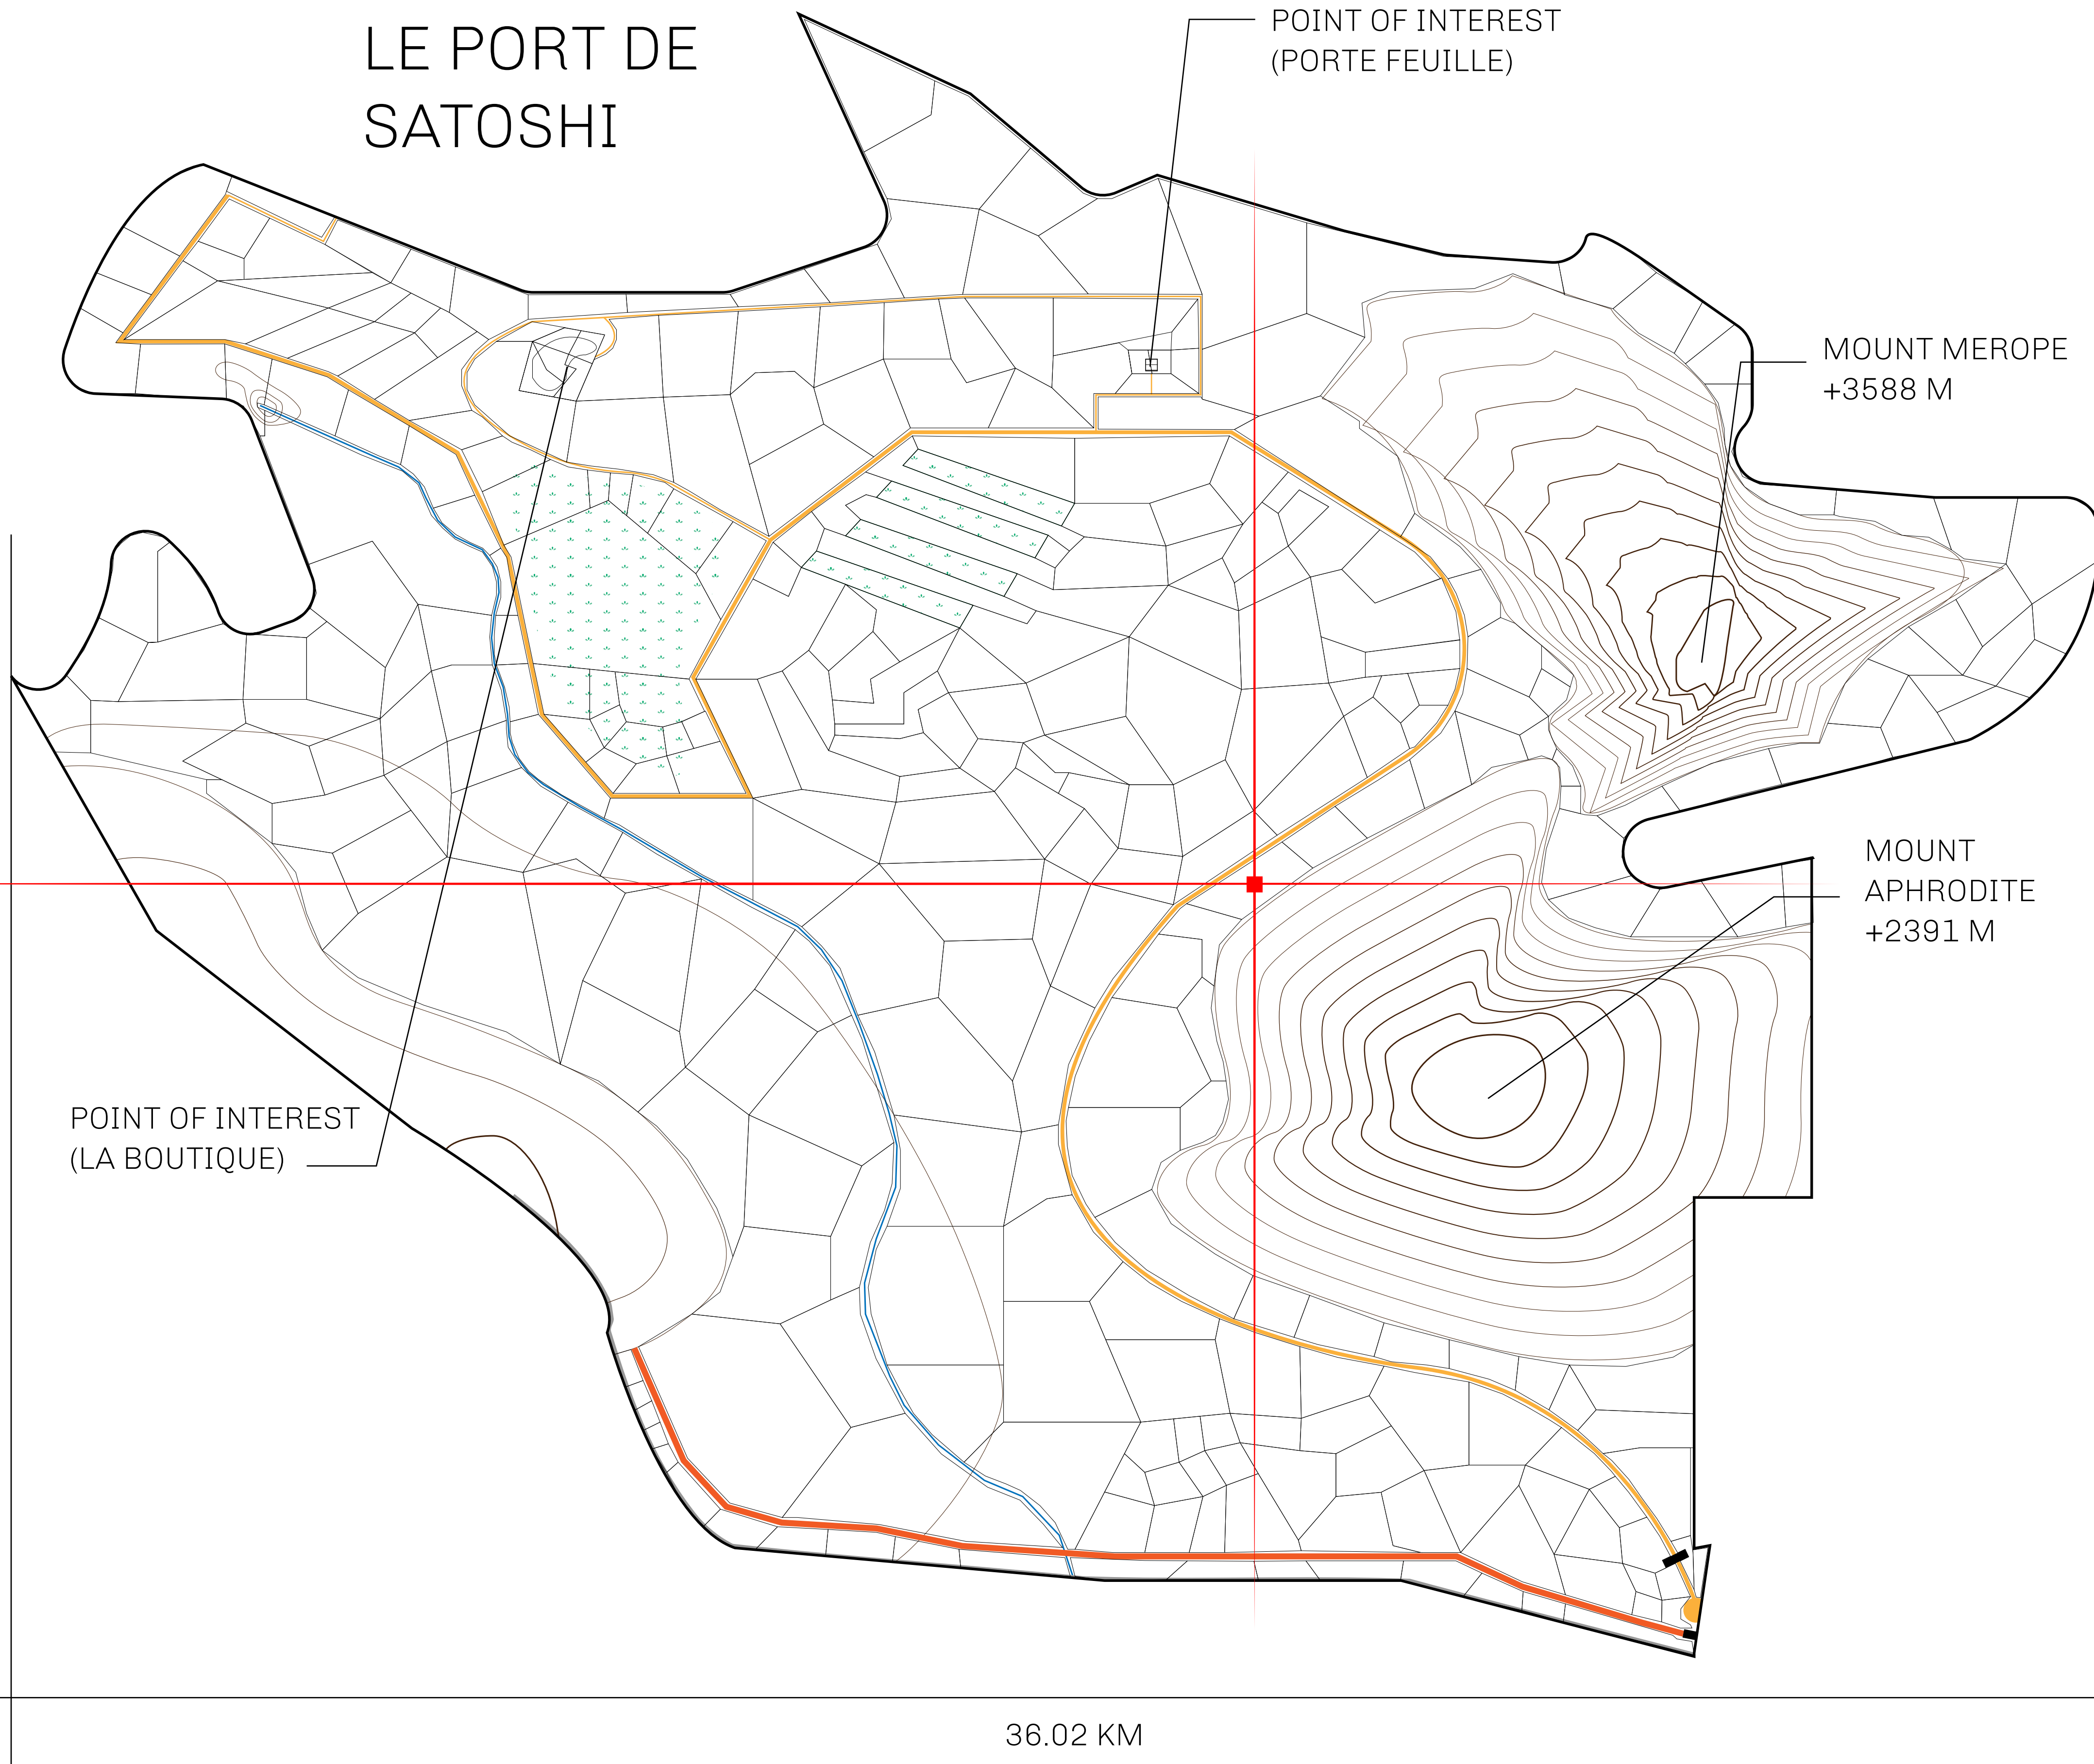

LOOT NFT WORLD

LES SULTANS

A place of stunning beauty, Le Royaume is known for its exquisite shopping, parks, and grand boulevards. Satoshi's Lounge (the area of La Boutique and Porte Feuille) offers limited-edition and unique items only available for sale in LTT. Land, all sorts of embellishments, and widgets are sold exclusively here. All items are offered first on auction for 24 hours (with a reserve price), and if the reserve is not met, they are listed in a buy-it-now format (reserve price, plus 10%).

GEOGRAPHY

COASTLINE	131 KM (81.40 MILES)
BORDERS	OCEAN, THE GREAT EMPIRE, X BY SL
HIGHEST POINT	MOUNT MEROPE +3588 M
LOWEST POINT	THE PORT OF SATOSHI 0 M
PLOTS	331
SCALE	1:50000

LE PORT DE SATOSHI

H.M. LNFT Land Registry		TITLE NUMBER	
		S276-221121	
ADMINISTRATIVE AREA	ROYAUME DE SATOSHI	ISSUED 22 November 2021 <i>bl.</i>	SCALE 1/50000
OWNER ENTITLEMENT	Type W-SL: Share of 1% of all LTT redeemed based on number of NFT Stories minted; Mint 4 NFT Stories		

OFFICIAL PERSPECTIVE SHEET FOR FILING
Indicate vantage point for each drawing. Copy and mark each sheet required prior to filing.

Guide - Vantage point should be indicated as shown in the diagram: