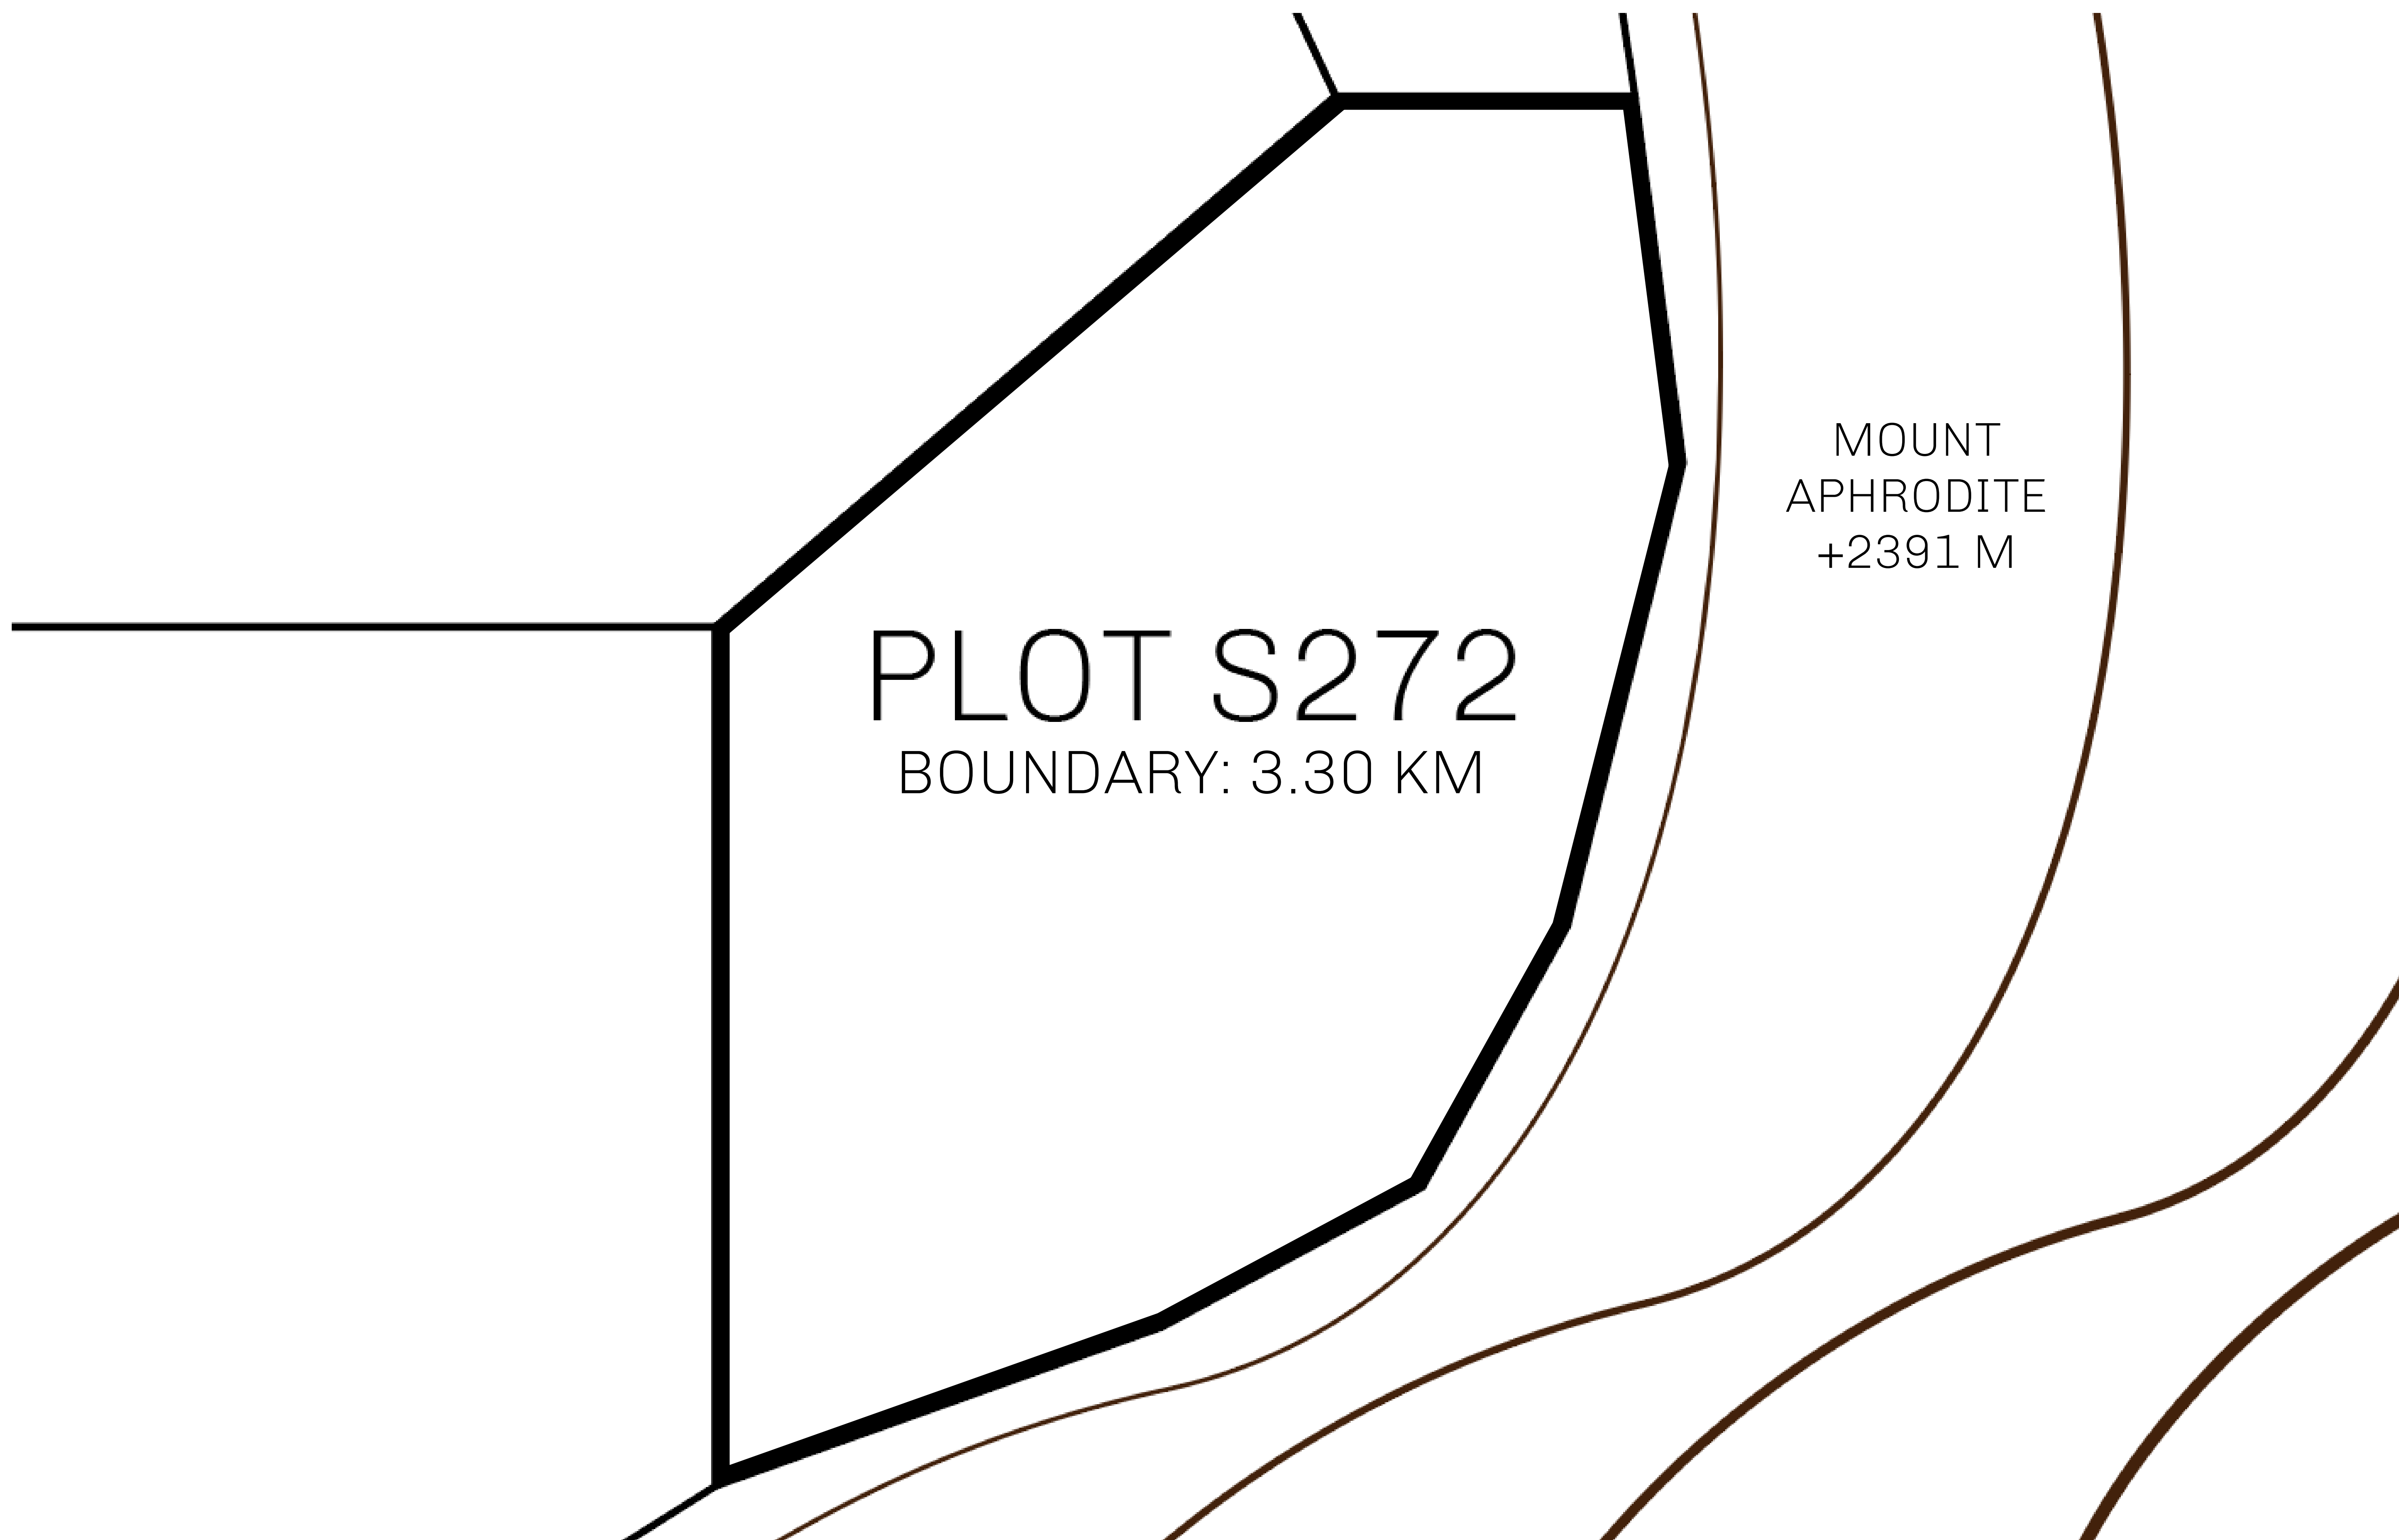

GEOGRAPHY

COASTLINE	131 KM (81.40 MILES)
BORDERS	OCEAN, THE GREAT EMPIRE, X BY SL
HIGHEST POINT	MOUNT MEROPE +3588 M
LOWEST POINT	THE PORT OF SATOSHI 0 M
PLOTS	331
SCALE	1:50000

H.M. LNFT Land Registry		TITLE NUMBER	
		S272-221121	
ADMINISTRATIVE AREA	ROYAUME DE SATOSHI	ISSUED 22 November 2021 <i>B.I.</i>	SCALE 1/50000
OWNER ENTITLEMENT	Type W-SL: Share of 1% of all LTT redeemed based on number of NFT Stories minted; Mint 4 NFT Stories		

PLOT S272
BOUNDARY: 3.30 KM

MOUNT
APHRODITE
+2391 M

OFFICIAL PERSPECTIVE SHEET FOR FILING
Indicate vantage point for each drawing. Copy and
mark each sheet required prior to filing.

Guide - Vantage point should be
indicated as shown in the diagram: