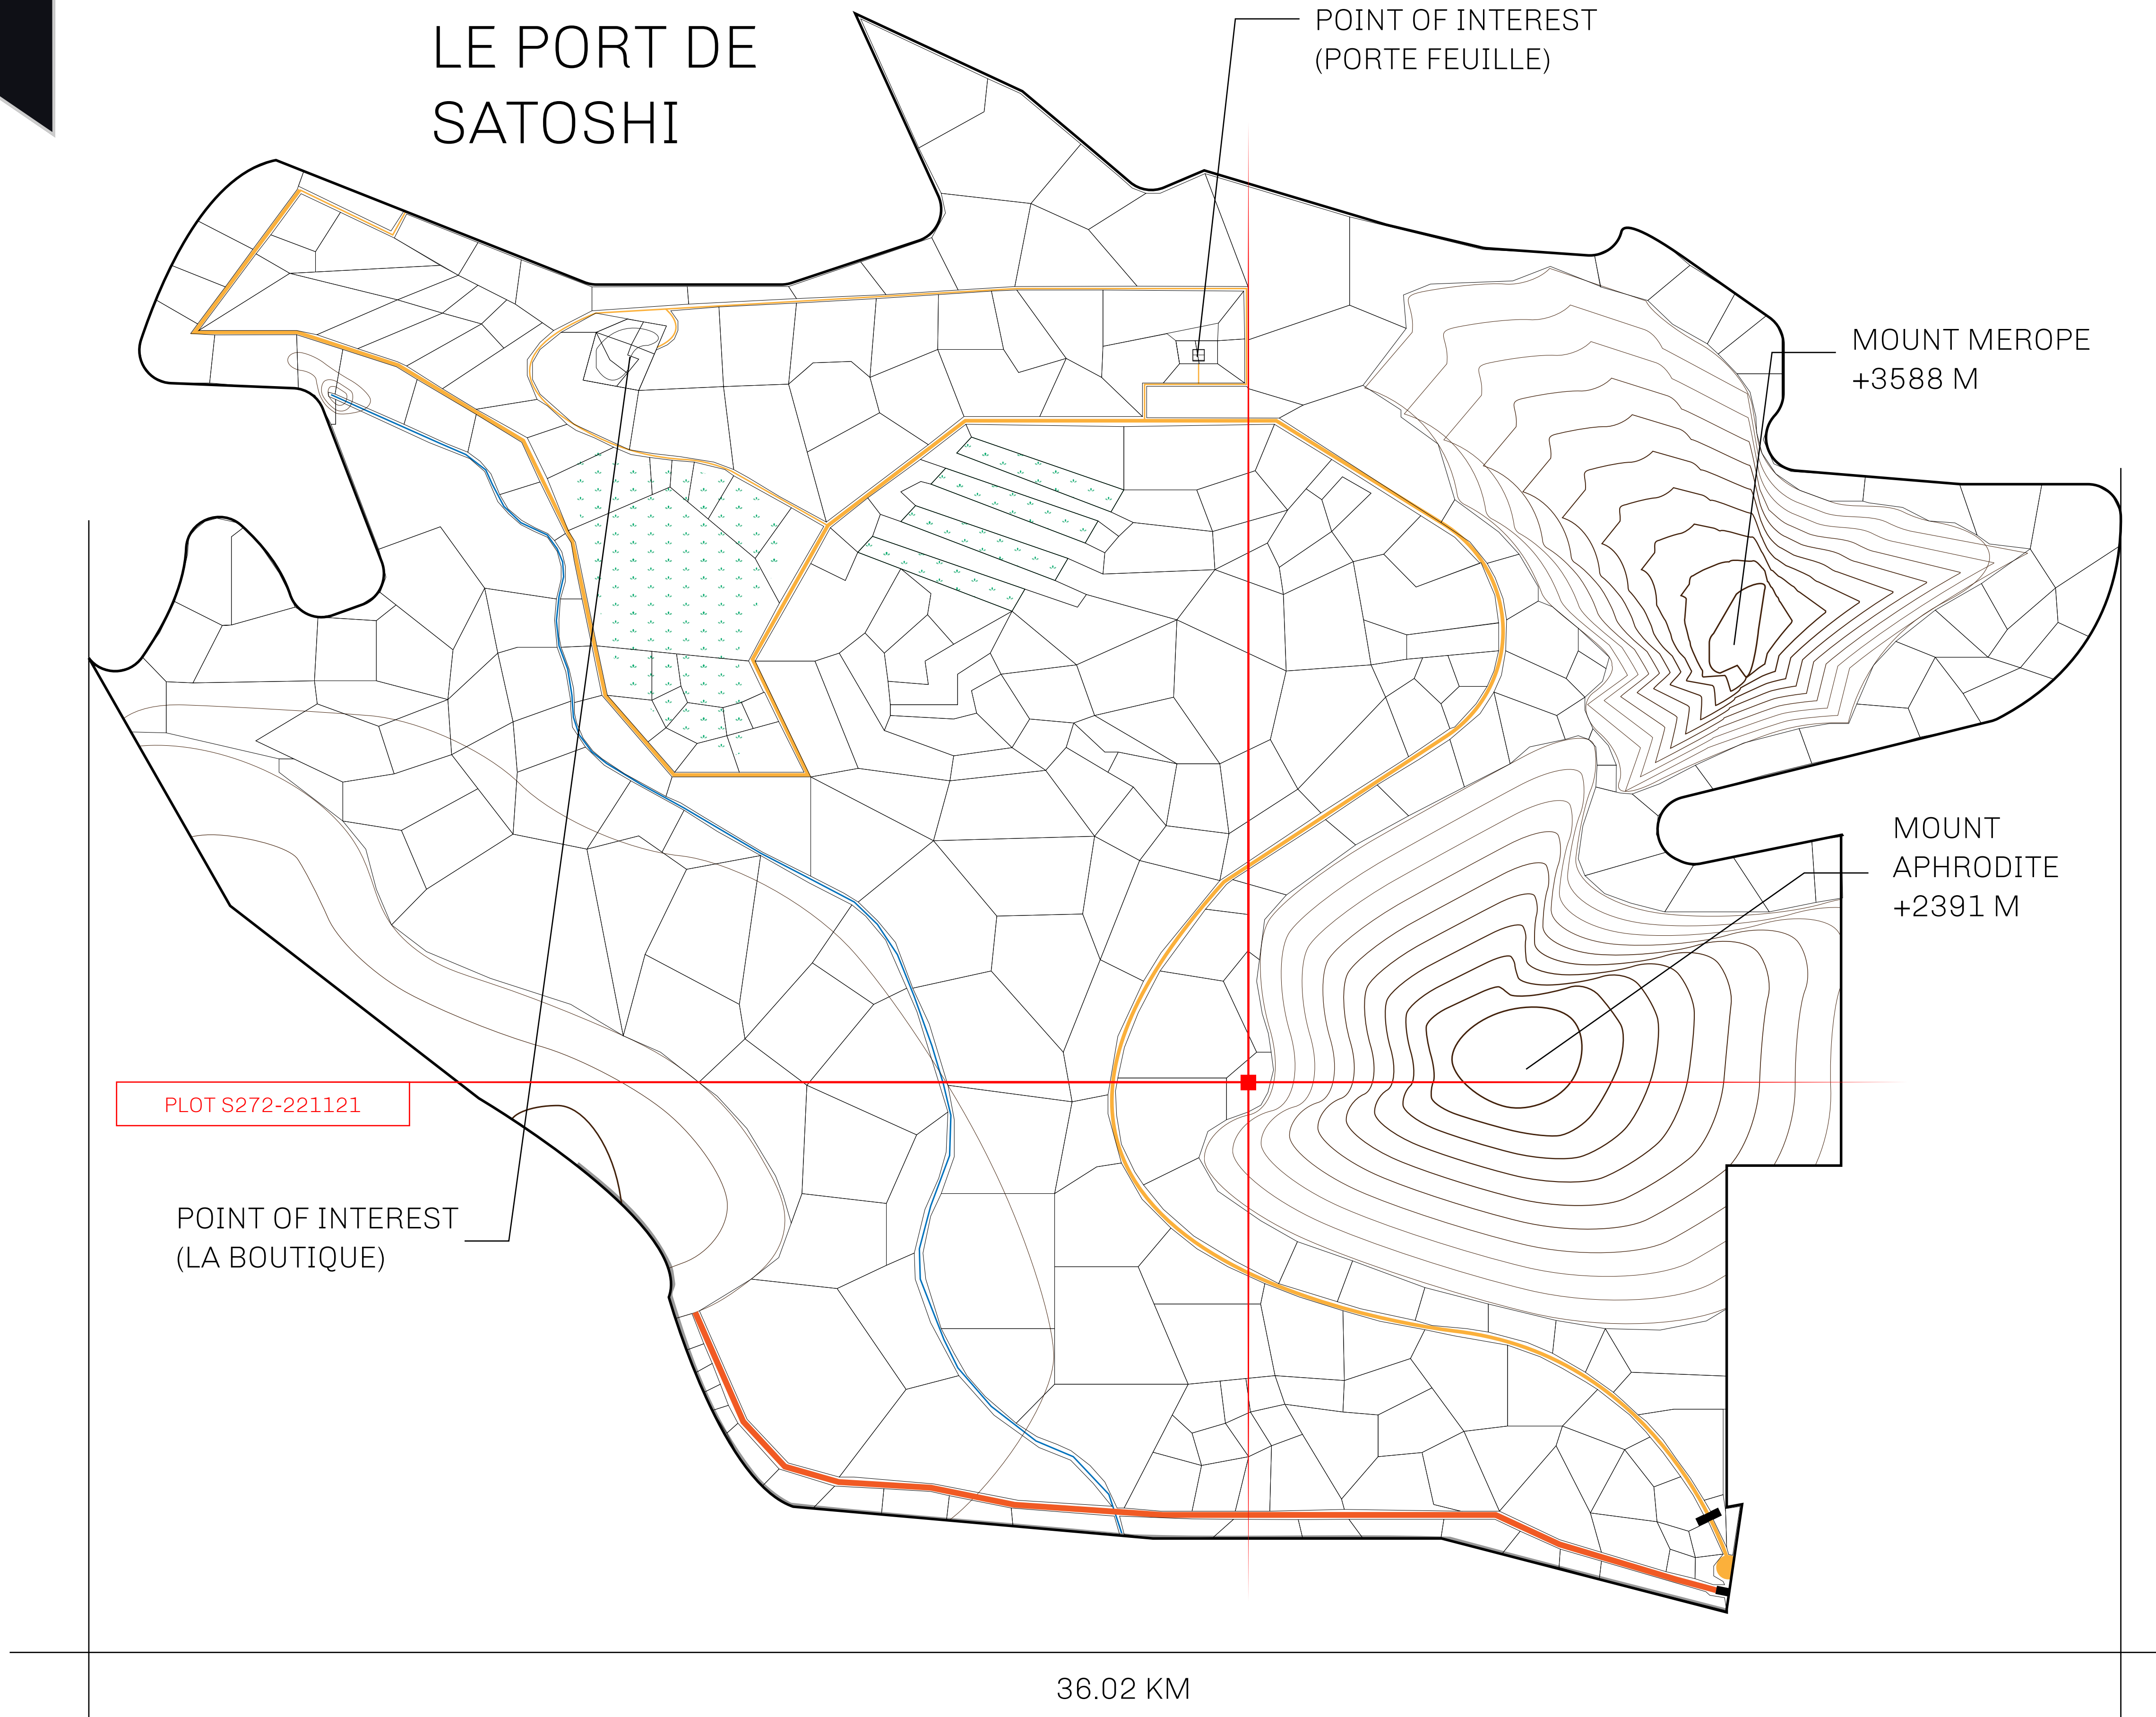

LOOT NFT WORLD

LES SULTANS

A place of stunning beauty, Le Royaume is known for its exquisite shopping, parks, and grand boulevards. Satoshi's Lounge (the area of La Boutique and Porte Feuille) offers limited-edition and unique items only available for sale in LTT. Land, all sorts of embellishments, and widgets are sold exclusively here. All items are offered first on auction for 24 hours (with a reserve price), and if the reserve is not met, they are listed in a buy-it-now format (reserve price, plus 10%).

GEOGRAPHY

COASTLINE	131 KM (81.40 MILES)
BORDERS	OCEAN, THE GREAT EMPIRE, X BY SL
HIGHEST POINT	MOUNT MEROPE +3588 M
LOWEST POINT	THE PORT OF SATOSHI 0 M
PLOTS	331
SCALE	1:50000

H.M. LNFT Land Registry		TITLE NUMBER	
		S272-221121	
ADMINISTRATIVE AREA	ROYAUME DE SATOSHI	ISSUED 22 November 2021 <i>B.I.</i>	SCALE 1/50000
OWNER ENTITLEMENT	Type W-SL: Share of 1% of all LTT redeemed based on number of NFT Stories minted; Mint 4 NFT Stories		

PLOT S272
BOUNDARY: 3.30 KM

MOUNT
APHRODITE
+2391 M

OFFICIAL PERSPECTIVE SHEET FOR FILING
Indicate vantage point for each drawing. Copy and
mark each sheet required prior to filing.

Guide - Vantage point should be
indicated as shown in the diagram: