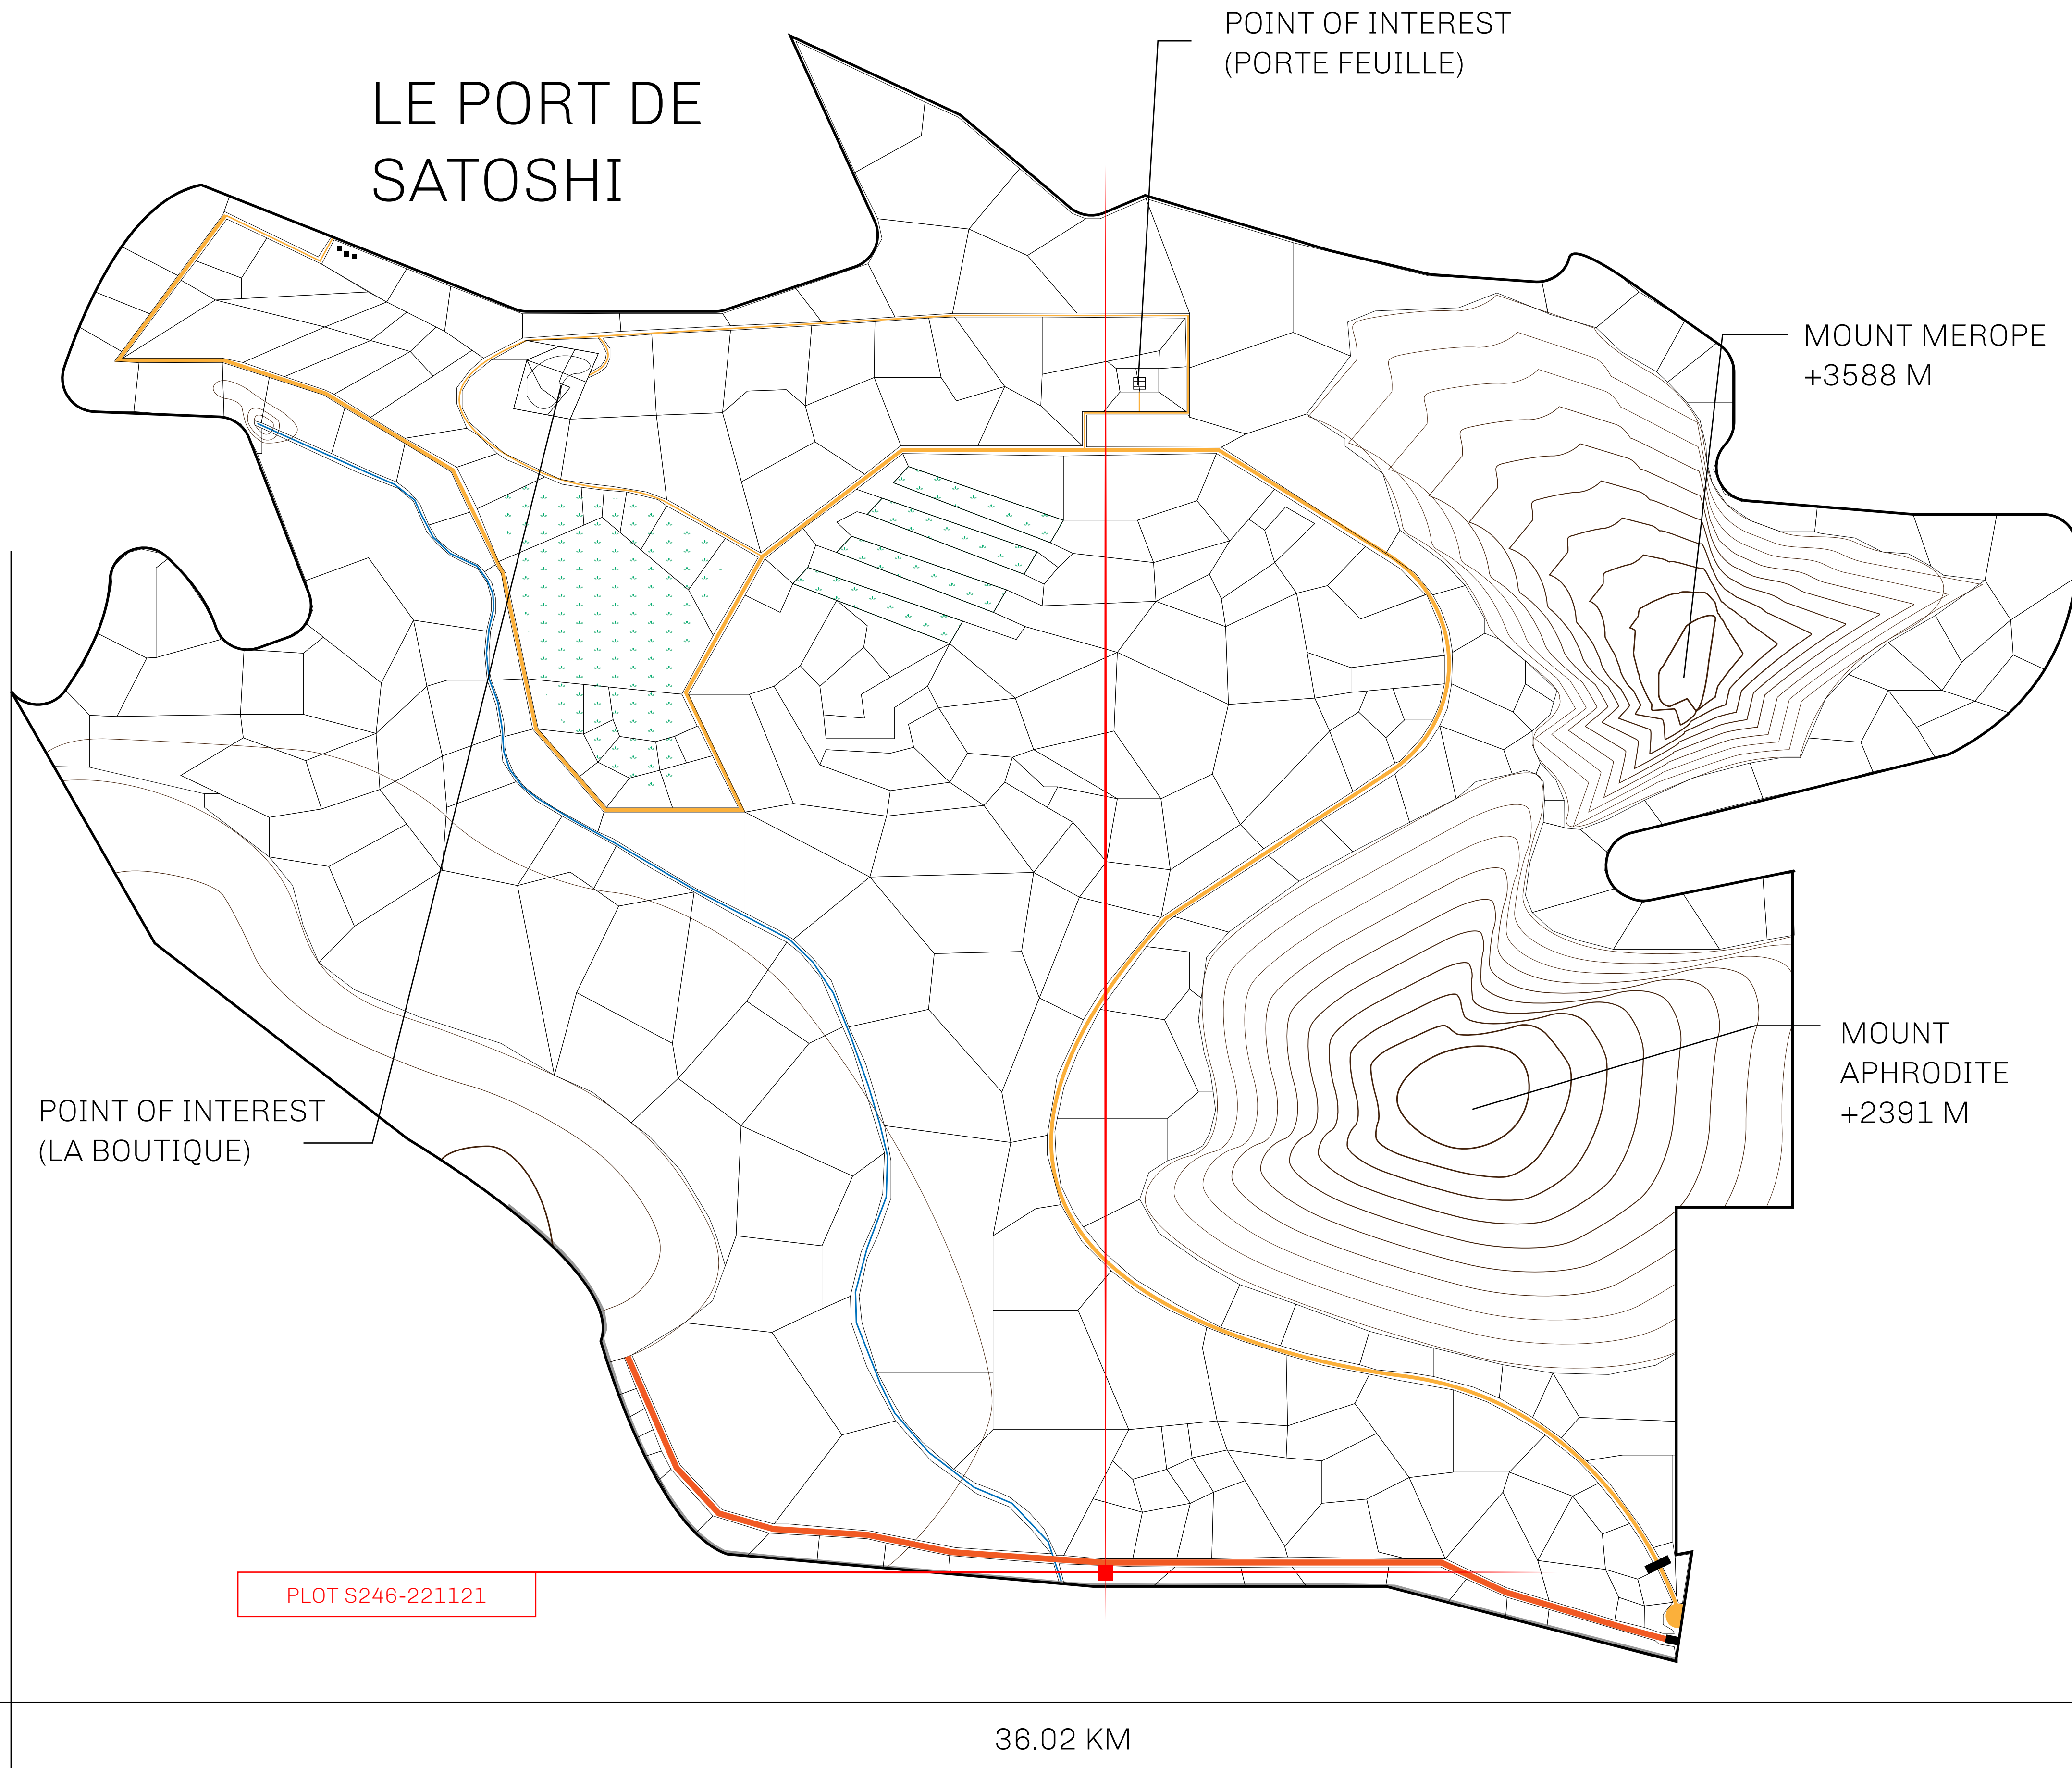

LOOT NFT WORLD

LES SULTANS

A place of stunning beauty, Le Royaume is known for its exquisite shopping, parks, and grand boulevards. Satoshi's Lounge (the area of La Boutique and Porte Feuille) offers limited-edition and unique items only available for sale in LTT. Land, all sorts of embellishments, and widgets are sold exclusively here. All items are offered first on auction for 24 hours (with a reserve price), and if the reserve is not met, they are listed in a buy-it-now format (reserve price, plus 10%).

GEOGRAPHY

COASTLINE	131 KM (81.40 MILES)
BORDERS	OCEAN, THE GREAT EMPIRE, X BY SL
HIGHEST POINT	MOUNT MEROPE +3588 M
LOWEST POINT	THE PORT OF SATOSHI 0 M
PLOTS	331
SCALE	1:50000

H.M. LNFT Land Registry		TITLE NUMBER	
		S246-221121	
ADMINISTRATIVE AREA	ROYAUME DE SATOSHI	ISSUED 22 November 2021 <i>B.I.</i>	SCALE 1/50000
OWNER ENTITLEMENT	Type W-SL: Share of 1% of all LTT redeemed based on number of NFT Stories minted; Mint 4 NFT Stories		

PLOT S246
BOUNDARY: 4.35 KM

THE GREAT EMPIRE
BOUNDARY

OFFICIAL PERSPECTIVE SHEET FOR FILING
Indicate vantage point for each drawing. Copy and
mark each sheet required prior to filing.

Guide - Vantage point should be
indicated as shown in the diagram: