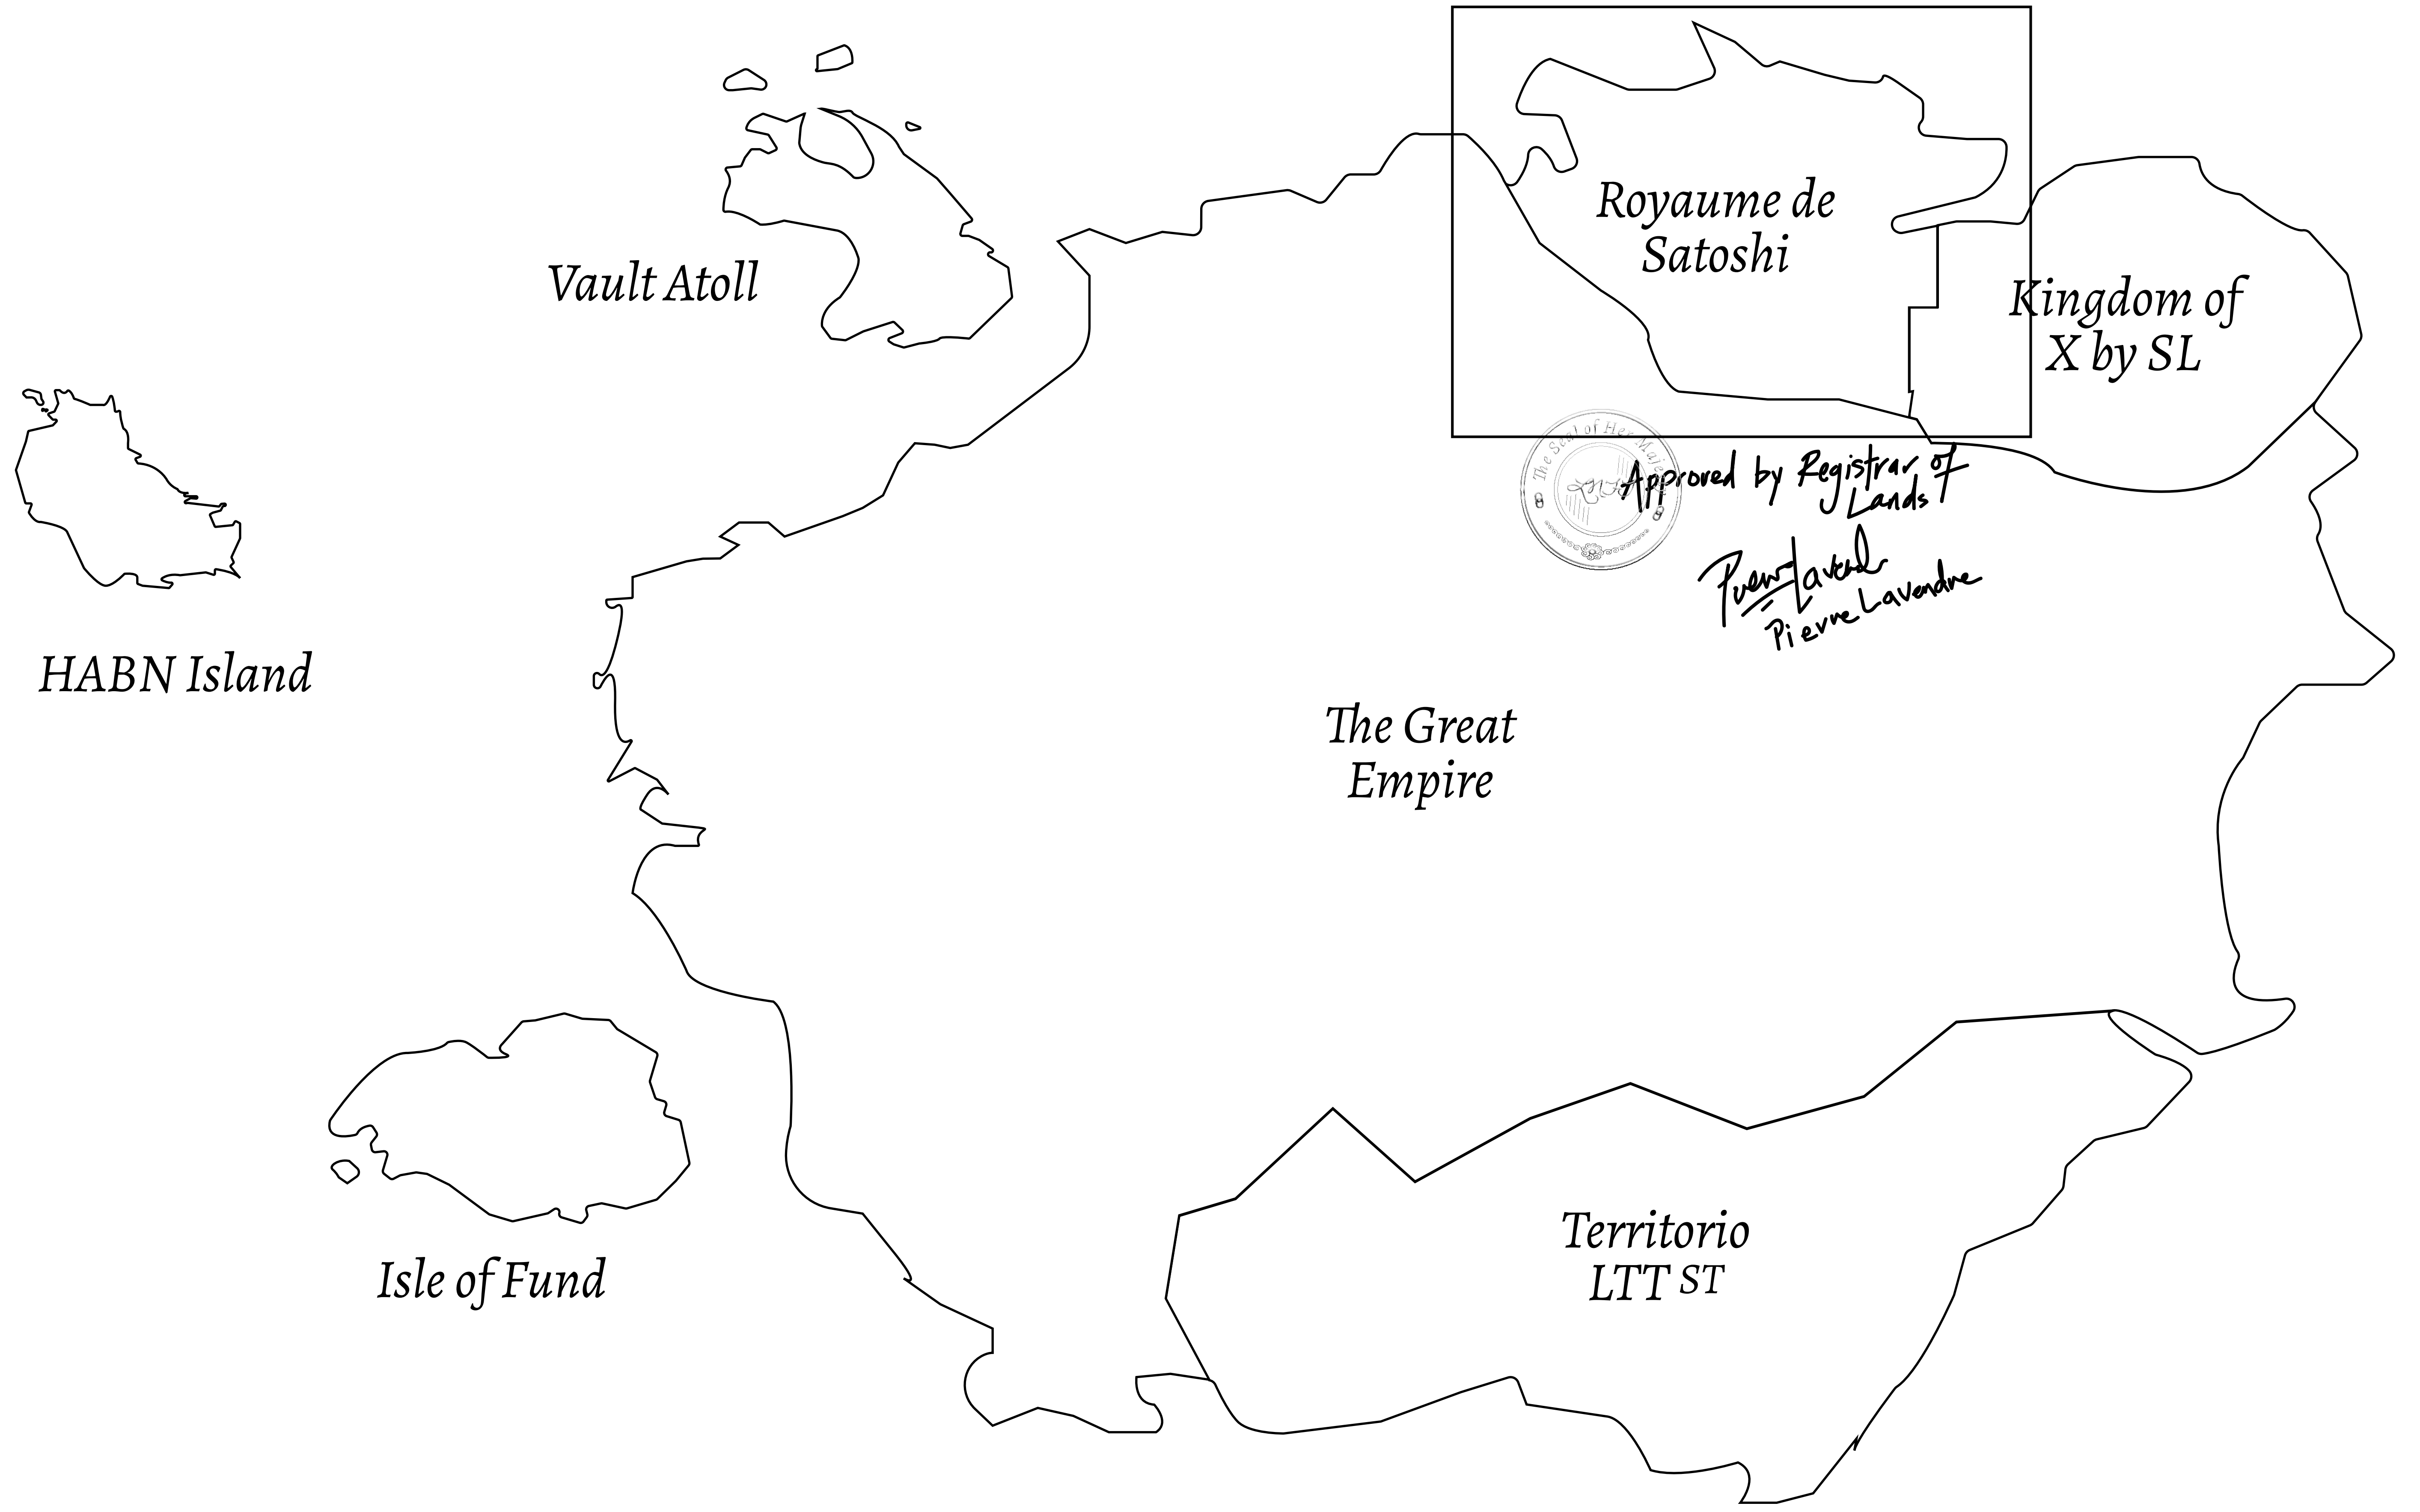

LOOT NFT WORLD