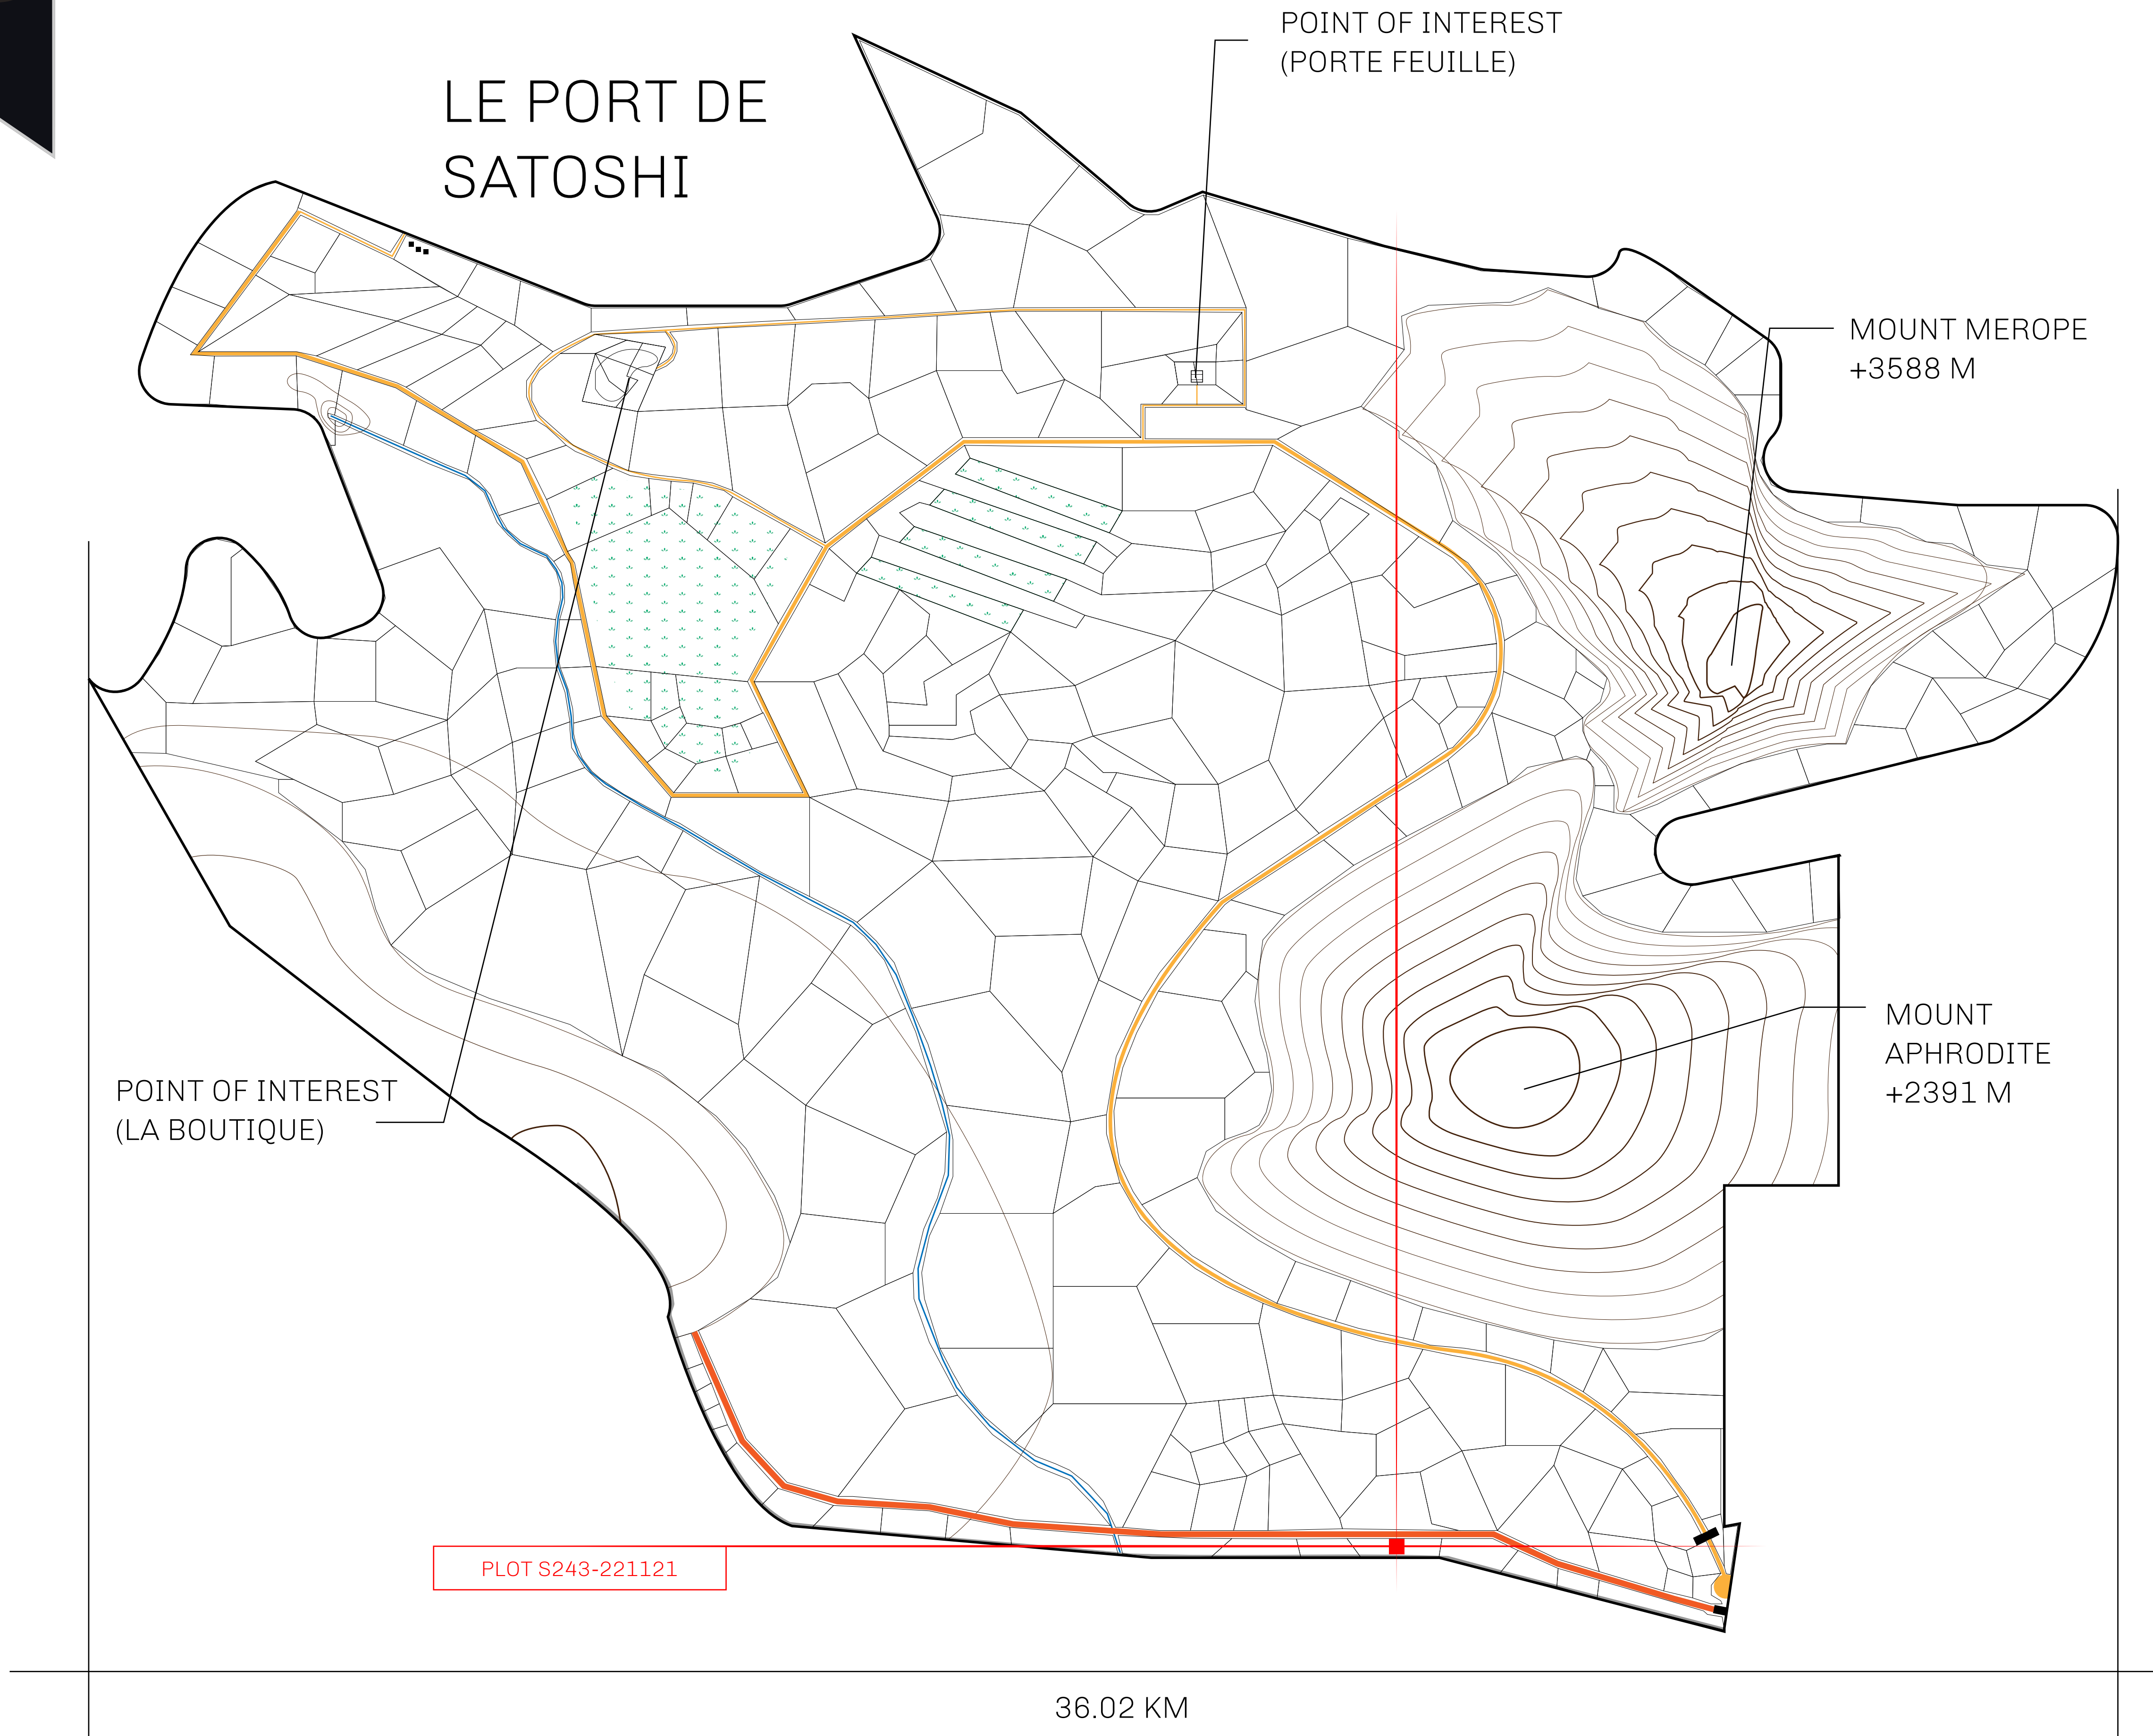

LOOT NFT WORLD

LES SULTANS

A place of stunning beauty, Le Royaume is known for its exquisite shopping, parks, and grand boulevards. Satoshi's Lounge (the area of La Boutique and Porte Feuille) offers limited-edition and unique items only available for sale in LTT. Land, all sorts of embellishments, and widgets are sold exclusively here. All items are offered first on auction for 24 hours (with a reserve price), and if the reserve is not met, they are listed in a buy-it-now format (reserve price, plus 10%).

GEOGRAPHY

COASTLINE	131 KM (81.40 MILES)
BORDERS	OCEAN, THE GREAT EMPIRE, X BY SL
HIGHEST POINT	MOUNT MEROPE +3588 M
LOWEST POINT	THE PORT OF SATOSHI 0 M
PLOTS	331
SCALE	1:50000

H.M. LNFT Land Registry		TITLE NUMBER	
		S243-221121	
ADMINISTRATIVE AREA	ROYAUME DE SATOSHI	ISSUED 22 November 2021 <i>bl.</i>	SCALE 1/50000
OWNER ENTITLEMENT	Type W-SL: Share of 1% of all LTT redeemed based on number of NFT Stories minted; Mint 4 NFT Stories		

PLOT S225

PLOT S224

THE GREAT WALL
OF THE NORTH

PLOT S244

PLOT S243
BOUNDARY: 3.75 KM

PLOT S2

THE GREAT EMPIRE
BOUNDARY

OFFICIAL PERSPECTIVE SHEET FOR FILING
Indicate vantage point for each drawing. Copy and mark each sheet required prior to filing.

Guide - Vantage point should be indicated as shown in the diagram: