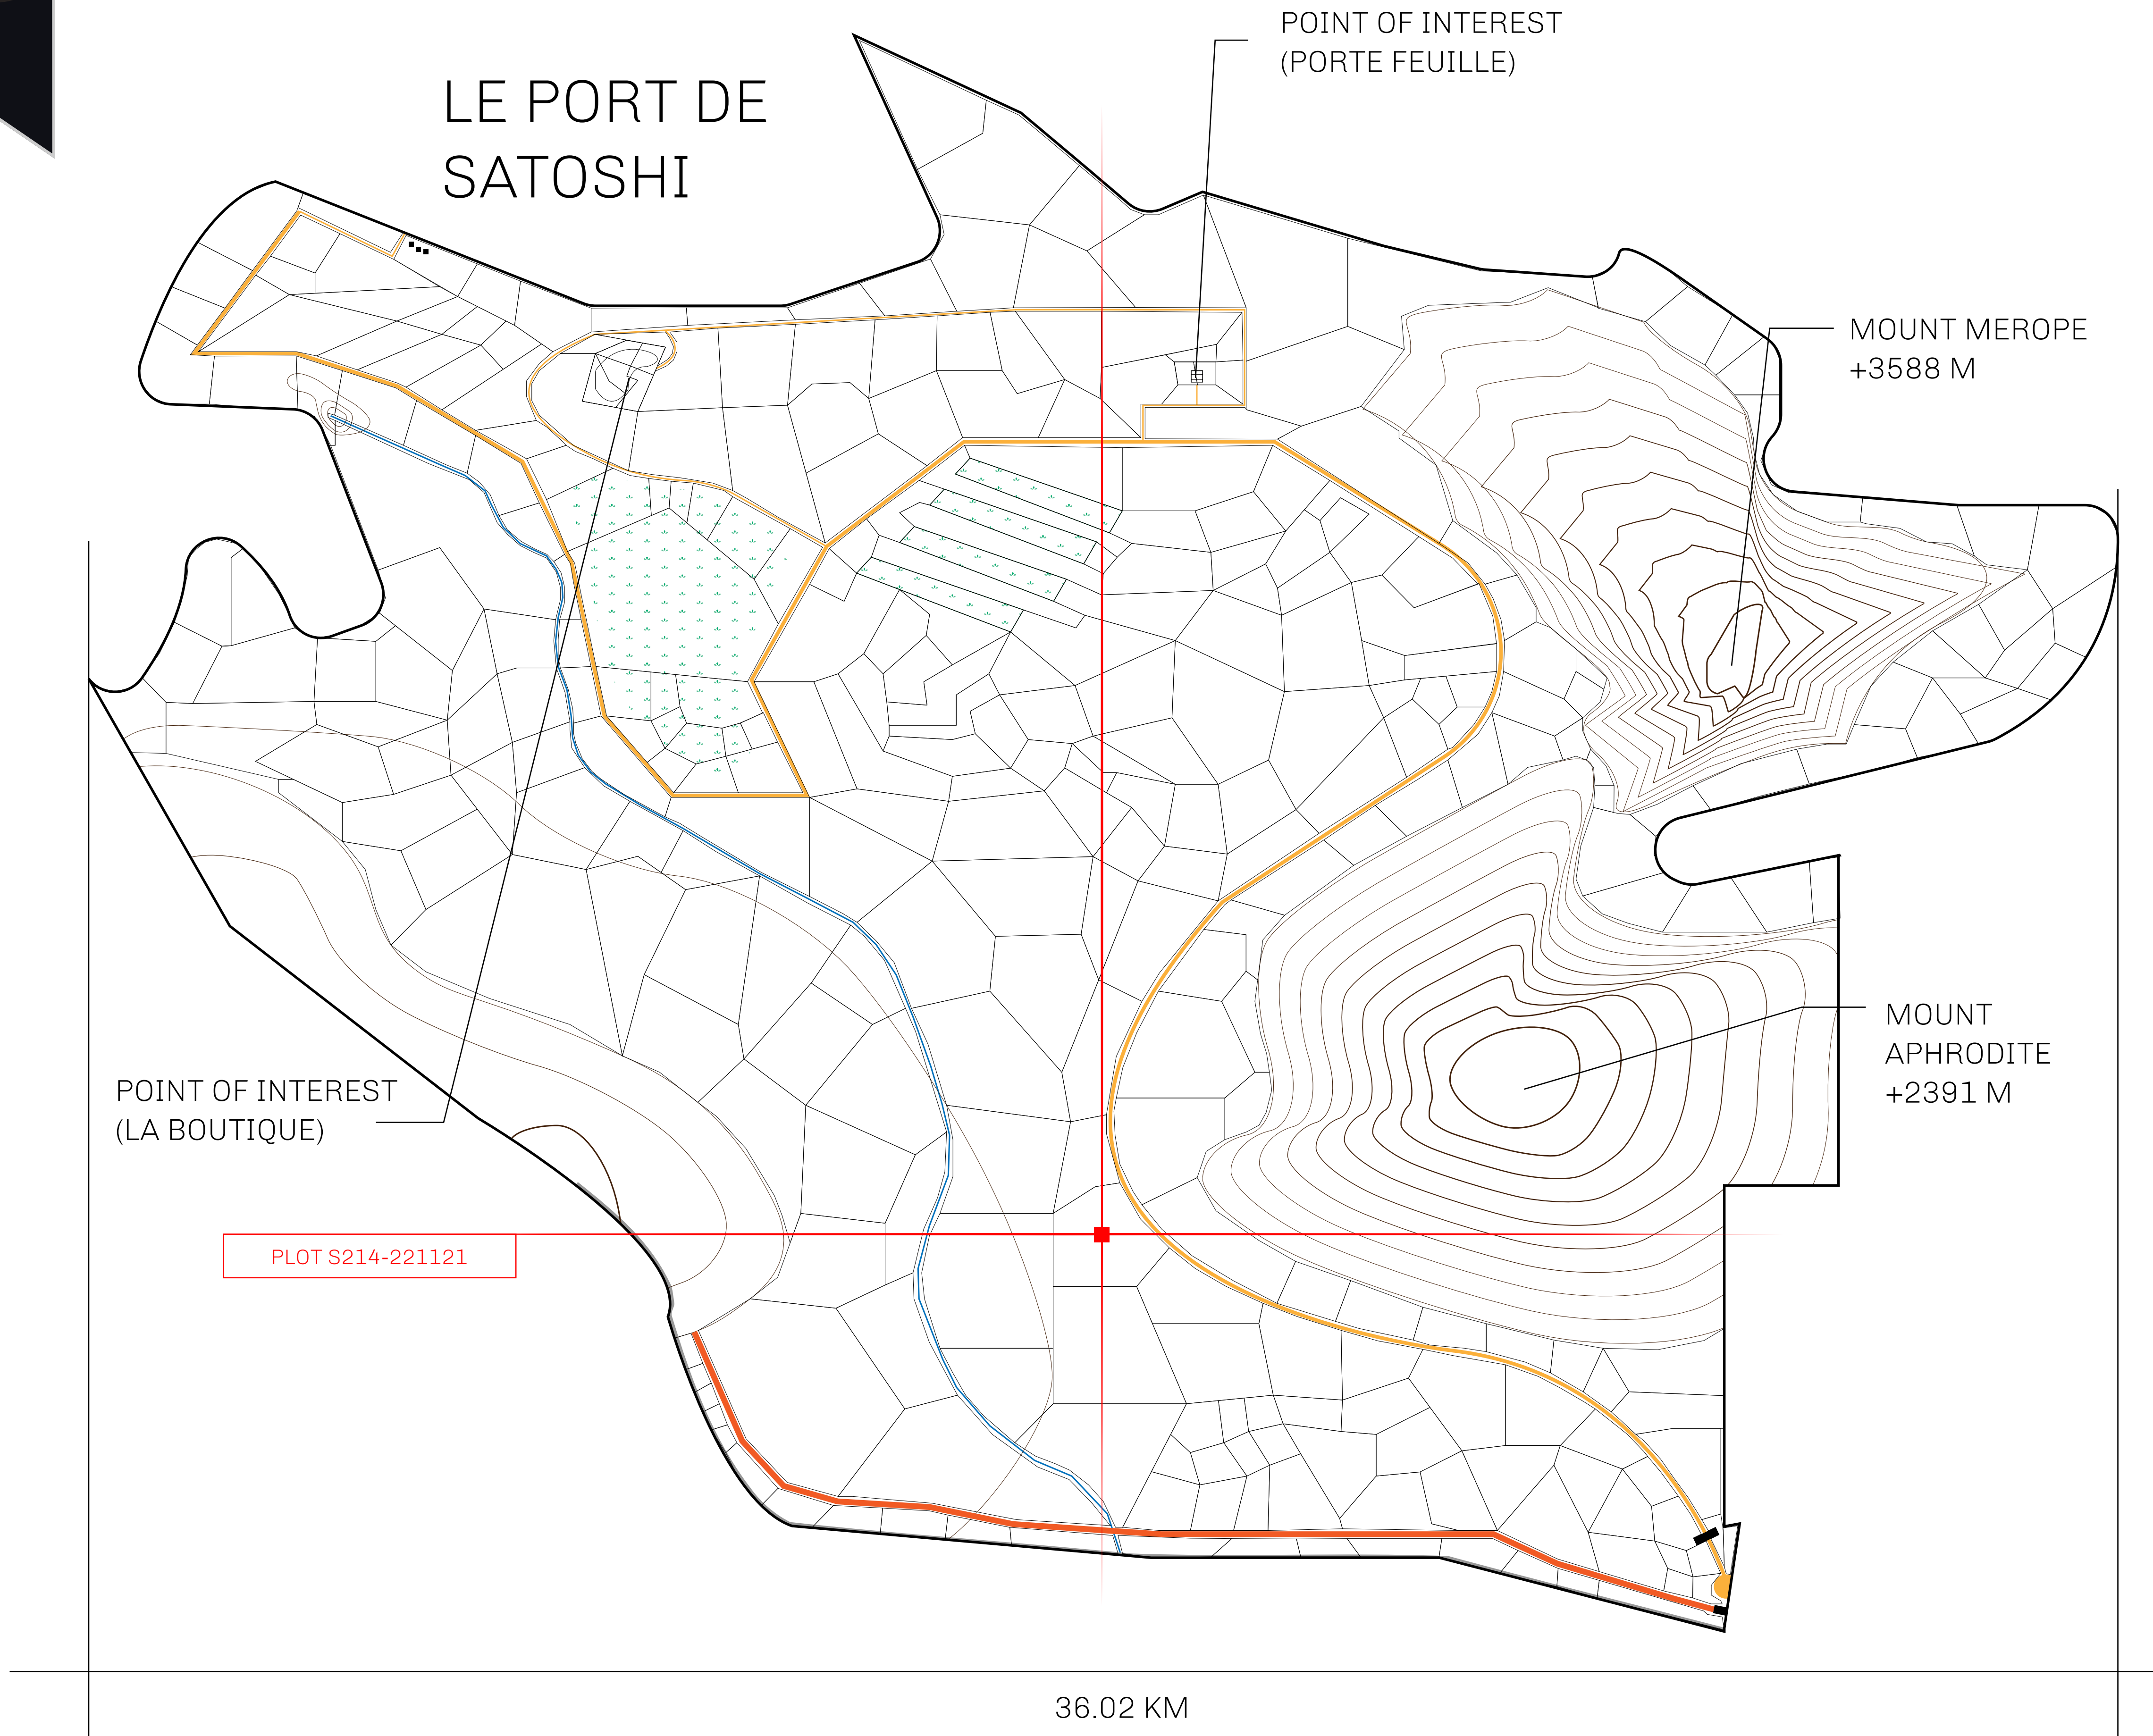

LOOT NFT WORLD

LES SULTANS

A place of stunning beauty, Le Royaume is known for its exquisite shopping, parks, and grand boulevards. Satoshi's Lounge (the area of La Boutique and Porte Feuille) offers limited-edition and unique items only available for sale in LTT. Land, all sorts of embellishments, and widgets are sold exclusively here. All items are offered first on auction for 24 hours (with a reserve price), and if the reserve is not met, they are listed in a buy-it-now format (reserve price, plus 10%).

GEOGRAPHY

COASTLINE	131 KM (81.40 MILES)
BORDERS	OCEAN, THE GREAT EMPIRE, X BY SL
HIGHEST POINT	MOUNT MEROPE +3588 M
LOWEST POINT	THE PORT OF SATOSHI 0 M
PLOTS	331
SCALE	1:50000

H.M. LNFT Land Registry		TITLE NUMBER	
		S214-221121	
ADMINISTRATIVE AREA	ROYAUME DE SATOSHI	ISSUED 22 November 2021 <i>bl.</i>	SCALE 1/50000
OWNER ENTITLEMENT	Type W-SL: Share of 1% of all LTT redeemed based on number of NFT Stories minted; Mint 4 NFT Stories		

OFFICIAL PERSPECTIVE SHEET FOR FILING
Indicate vantage point for each drawing. Copy and
mark each sheet required prior to filing.

Guide - Vantage point should be
indicated as shown in the diagram: