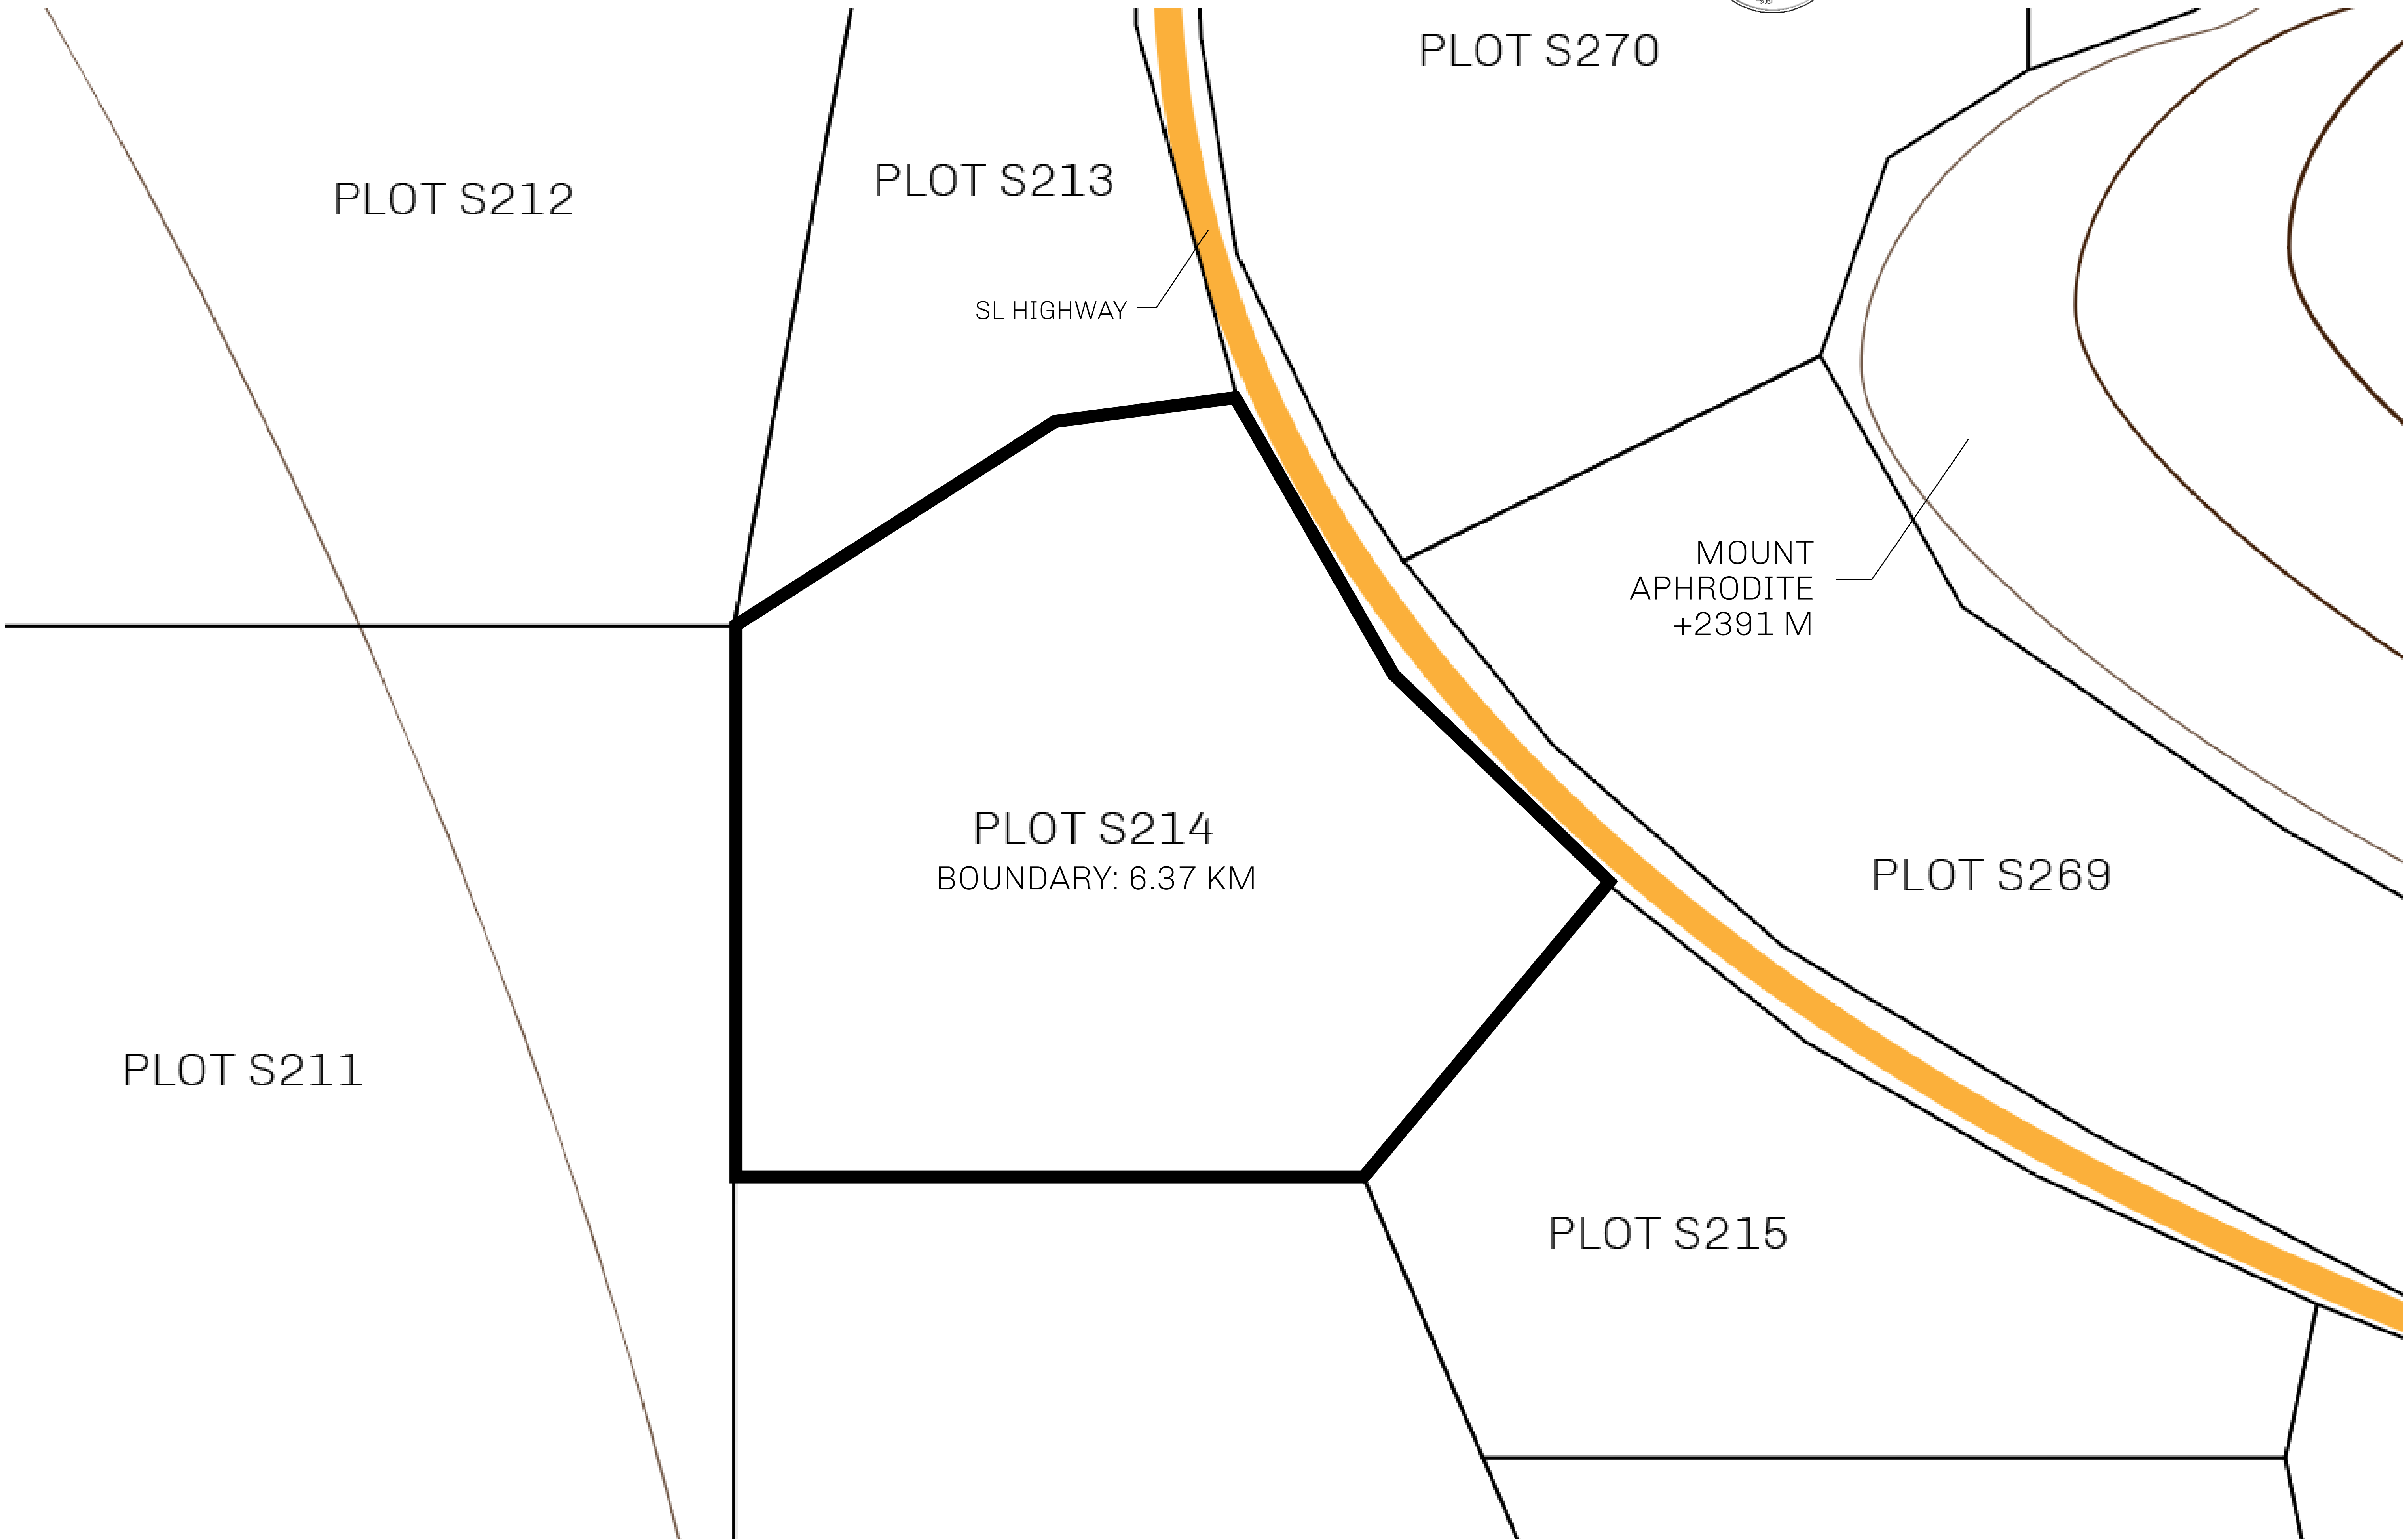

LOOT NFT WORLD

LES SULTANS

A place of stunning beauty, Le Royaume is known for its exquisite shopping, parks, and grand boulevards. Satoshi's Lounge (the area of La Boutique and Porte Feuille) offers limited-edition and unique items only available for sale in LTT. Land, all sorts of embellishments, and widgets are sold exclusively here. All items are offered first on auction for 24 hours (with a reserve price), and if the reserve is not met, they are listed in a buy-it-now format (reserve price, plus 10%).

GEOGRAPHY

COASTLINE	131 KM (81.40 MILES)
BORDERS	OCEAN, THE GREAT EMPIRE, X BY SL
HIGHEST POINT	MOUNT MEROPE +3588 M
LOWEST POINT	THE PORT OF SATOSHI 0 M
PLOTS	331
SCALE	1:50000

H.M. LNFT Land Registry		TITLE NUMBER	
		S214-221121	
ADMINISTRATIVE AREA	ROYAUME DE SATOSHI	ISSUED 22 November 2021 <i>bl.</i>	SCALE 1/50000
OWNER ENTITLEMENT	Type W-SL: Share of 1% of all LTT redeemed based on number of NFT Stories minted; Mint 4 NFT Stories		

OFFICIAL PERSPECTIVE SHEET FOR FILING
Indicate vantage point for each drawing. Copy and
mark each sheet required prior to filing.

Guide - Vantage point should be
indicated as shown in the diagram: